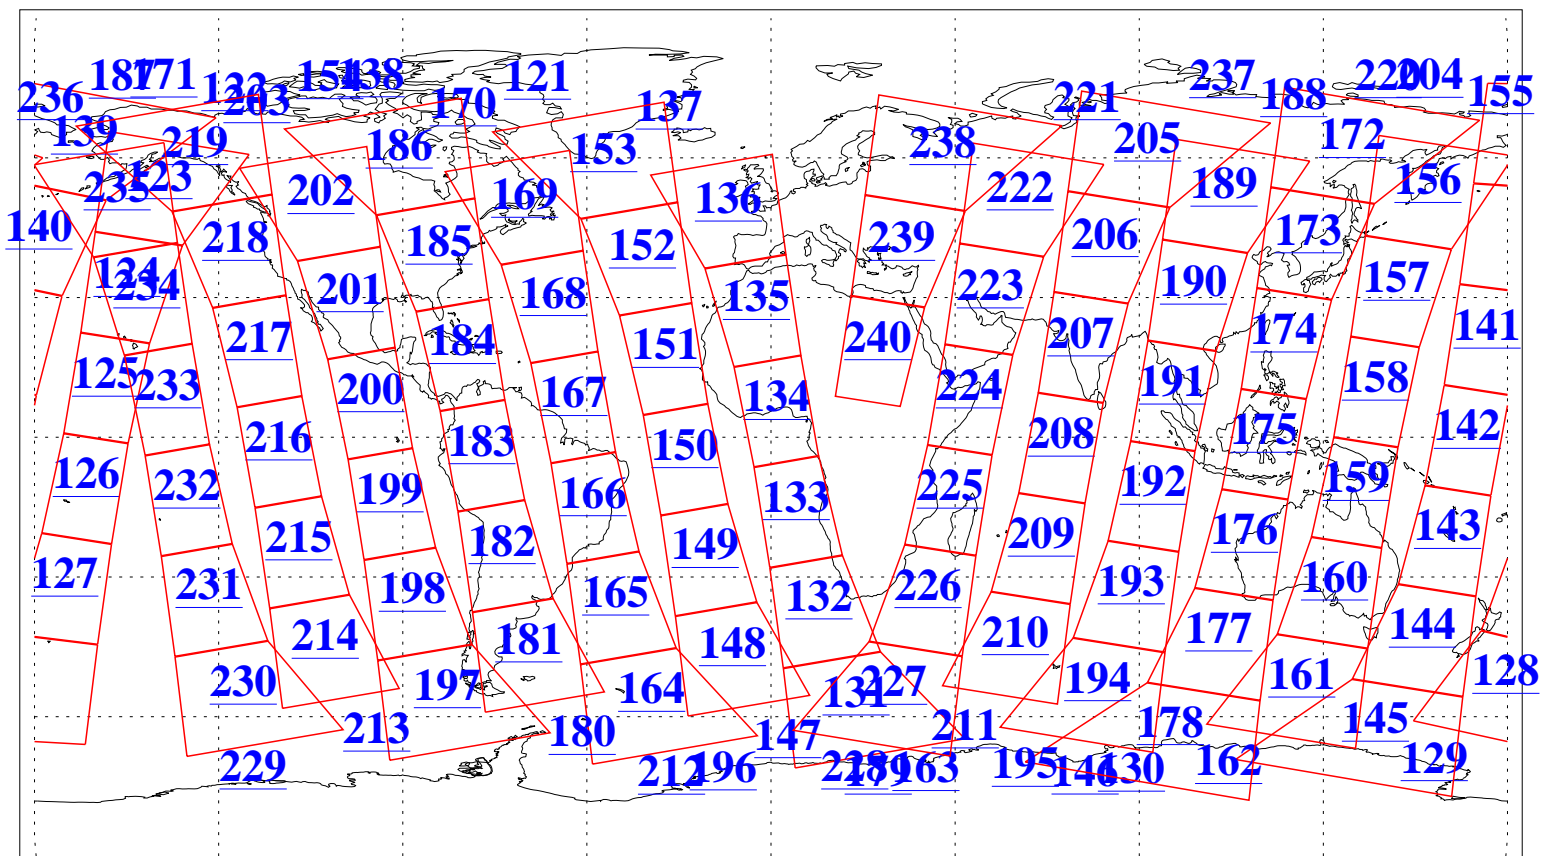

L1B Availability
AMSU Granules: 240
HSB Granules: 0
AIRS Granules: 240

28 Aug 2019
DoY 240
Aqua Day 6325
Granules: 1 to 120

Granules: 121 to 240

Legend: AMSU Available, HSB Available, AIRS Available

L1B Availability
AMSU Granules: 240
HSB Granules: 0
AIRS Granules: 240

28 Aug 2019
DoY 240
Aqua Day 6325

Ascending Granules

Descending Granules

Legend: AMSU Available, HSB Available, AIRS Available

L1B Availability
 AMSU Granules: 240
 HSB Granules: 0
 AIRS Granules: 240

28 Aug 2019
 DoY 240
 Aqua Day 6325

Northern Hemisphere Granules

Southern Hemisphere Granules

Legend: AMSU Available, HSB Available, AIRS Available