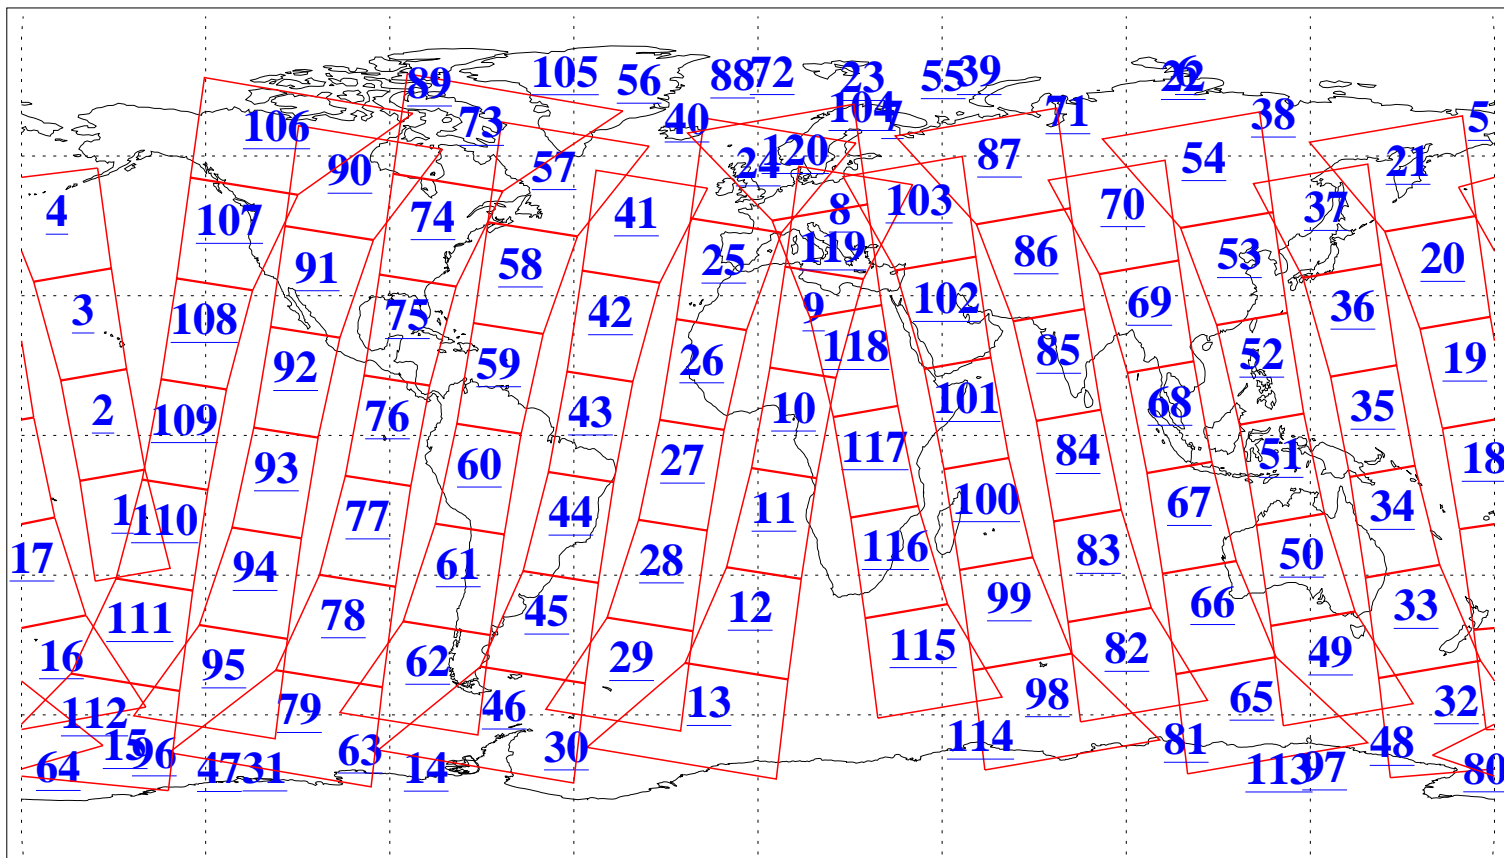

L1B Availability
AMSU Granules: 240
HSB Granules: 0
AIRS Granules: 240

28 Aug 2019
DoY 240
Aqua Day 6325
Granules: 1 to 120

Granules: 121 to 240

Legend: AMSU Available, HSB Available, AIRS Available

L1B Availability
AMSU Granules: 240
HSB Granules: 0
AIRS Granules: 240

28 Aug 2019
DoY 240
Aqua Day 6325

Ascending Granules

Descending Granules

Legend: AMSU Available, HSB Available, AIRS Available

L1B Availability
 AMSU Granules: 240
 HSB Granules: 0
 AIRS Granules: 240

28 Aug 2019
 DoY 240
 Aqua Day 6325

Northern Hemisphere Granules

Southern Hemisphere Granules

Legend: AMSU Available, HSB Available, AIRS Available