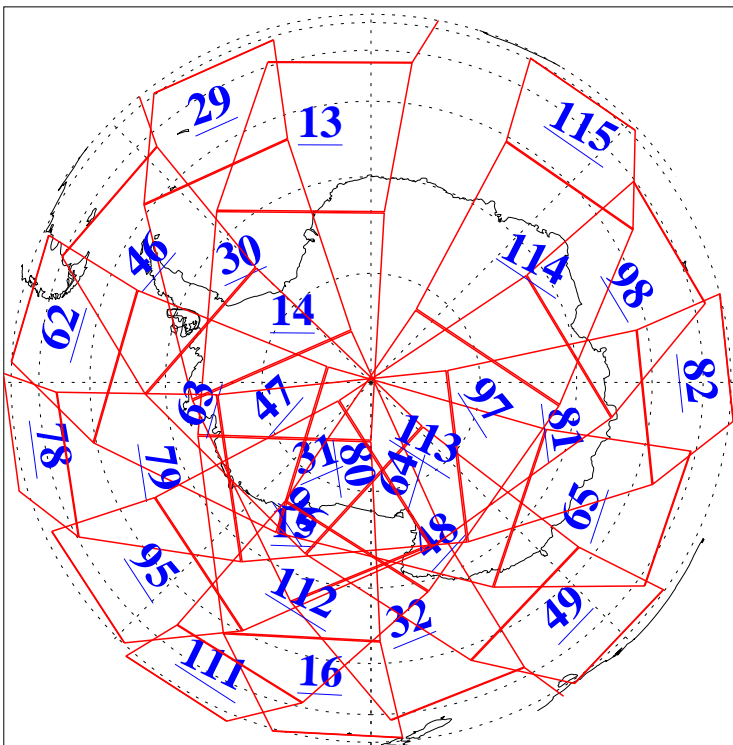

L1B Availability
AMSU Granules: 240
HSB Granules: 0
AIRS Granules: 240

28 Aug 2019
DoY 240
Aqua Day 6325
Granules: 1 to 120

Granules: 121 to 240

Legend: AMSU Available, HSB Available, AIRS Available

L1B Availability
AMSU Granules: 240
HSB Granules: 0
AIRS Granules: 240

28 Aug 2019
DoY 240
Aqua Day 6325

Ascending Granules

Descending Granules

Legend: AMSU Available, HSB Available, AIRS Available

L1B Availability
 AMSU Granules: 240
 HSB Granules: 0
 AIRS Granules: 240

28 Aug 2019
 DoY 240
 Aqua Day 6325

Northern Hemisphere Granules

Southern Hemisphere Granules

Legend: AMSU Available, HSB Available, AIRS Available