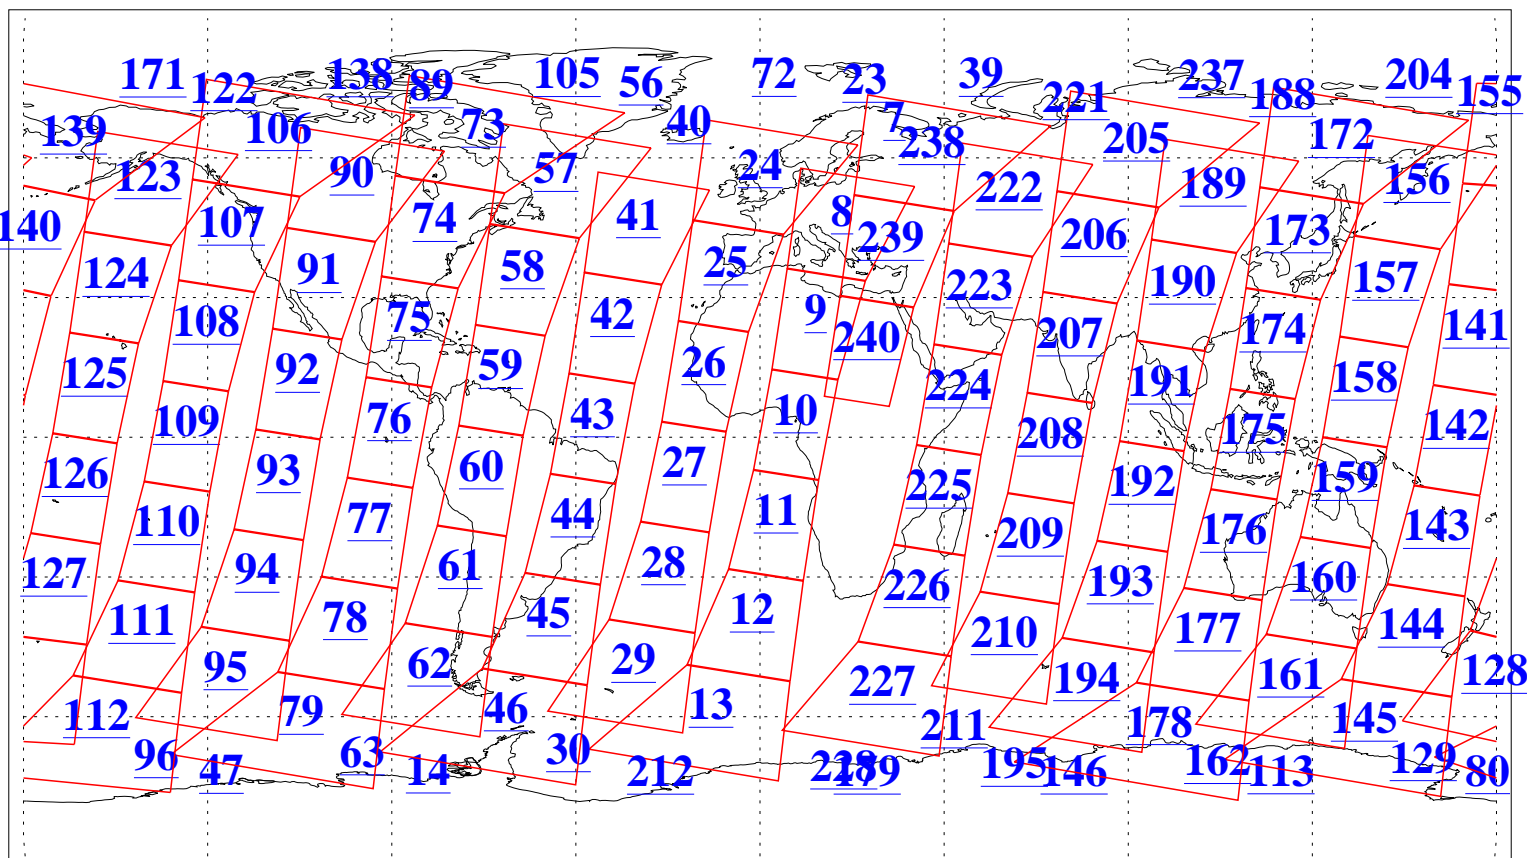

L1B Availability
AMSU Granules: 240
HSB Granules: 0
AIRS Granules: 240

28 Aug 2019
DoY 240
Aqua Day 6325
Granules: 1 to 120

Granules: 121 to 240

Legend: AMSU Available, HSB Available, AIRS Available

L1B Availability
AMSU Granules: 240
HSB Granules: 0
AIRS Granules: 240

28 Aug 2019
DoY 240
Aqua Day 6325

Ascending Granules

Descending Granules

Legend: AMSU Available, HSB Available, AIRS Available

L1B Availability
 AMSU Granules: 240
 HSB Granules: 0
 AIRS Granules: 240

28 Aug 2019
 DoY 240
 Aqua Day 6325

Northern Hemisphere Granules

Southern Hemisphere Granules

Legend: AMSU Available, HSB Available, AIRS Available