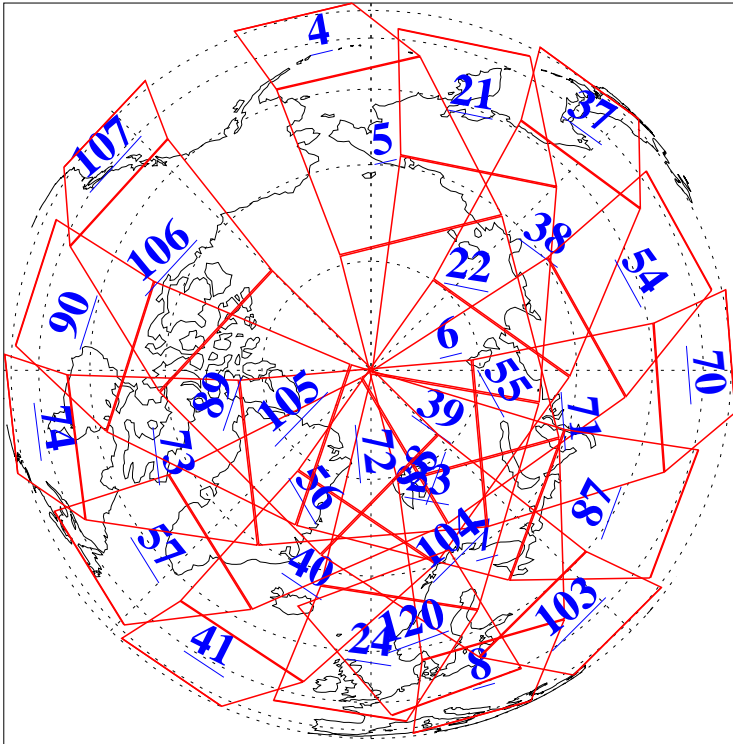

L1B Availability
AMSU Granules: 240
HSB Granules: 0
AIRS Granules: 240

28 Aug 2019
DoY 240
Aqua Day 6325
Granules: 1 to 120

Granules: 121 to 240

Legend: AMSU Available, HSB Available, AIRS Available

L1B Availability
AMSU Granules: 240
HSB Granules: 0
AIRS Granules: 240

28 Aug 2019
DoY 240
Aqua Day 6325

Ascending Granules

Descending Granules

Legend: AMSU Available, HSB Available, AIRS Available

L1B Availability
 AMSU Granules: 240
 HSB Granules: 0
 AIRS Granules: 240

28 Aug 2019
 DoY 240
 Aqua Day 6325

Northern Hemisphere Granules

Southern Hemisphere Granules

Legend: AMSU Available, HSB Available, AIRS Available