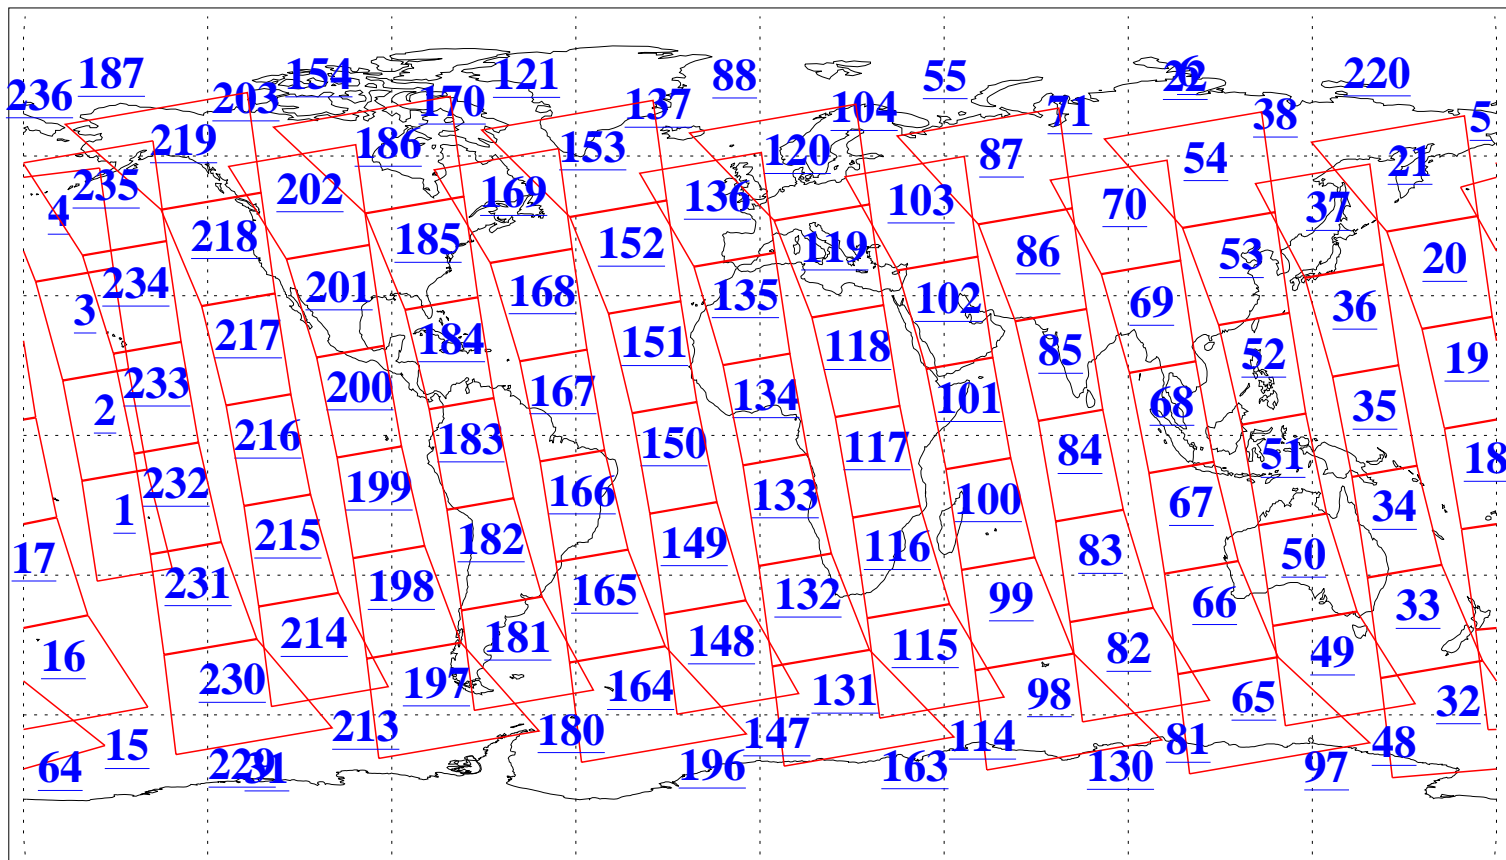

L1B Availability
AMSU Granules: 240
HSB Granules: 0
AIRS Granules: 240

28 Aug 2019
DoY 240
Aqua Day 6325
Granules: 1 to 120

Granules: 121 to 240

Legend: AMSU Available, HSB Available, AIRS Available

L1B Availability
AMSU Granules: 240
HSB Granules: 0
AIRS Granules: 240

28 Aug 2019
DoY 240
Aqua Day 6325

Ascending Granules

Descending Granules

Legend: AMSU Available, HSB Available, AIRS Available

L1B Availability
 AMSU Granules: 240
 HSB Granules: 0
 AIRS Granules: 240

28 Aug 2019
 DoY 240
 Aqua Day 6325

Northern Hemisphere Granules

Southern Hemisphere Granules

Legend: AMSU Available, HSB Available, AIRS Available