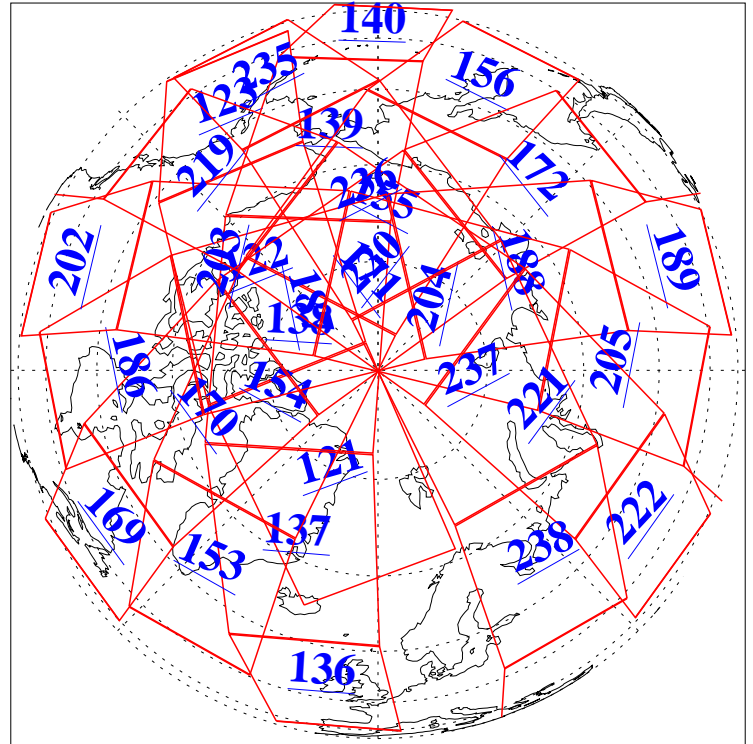

28 Aug 2019
DoY 240
Aqua Day 6325

Ascending Granules

Descending Granules

Legend: AMSU Available, HSB Available, AIRS Available

L1B Availability
 AMSU Granules: 240
 HSB Granules: 0
 AIRS Granules: 240

28 Aug 2019
 DoY 240
 Aqua Day 6325

Northern Hemisphere Granules

Southern Hemisphere Granules

Legend: AMSU Available, HSB Available, AIRS Available