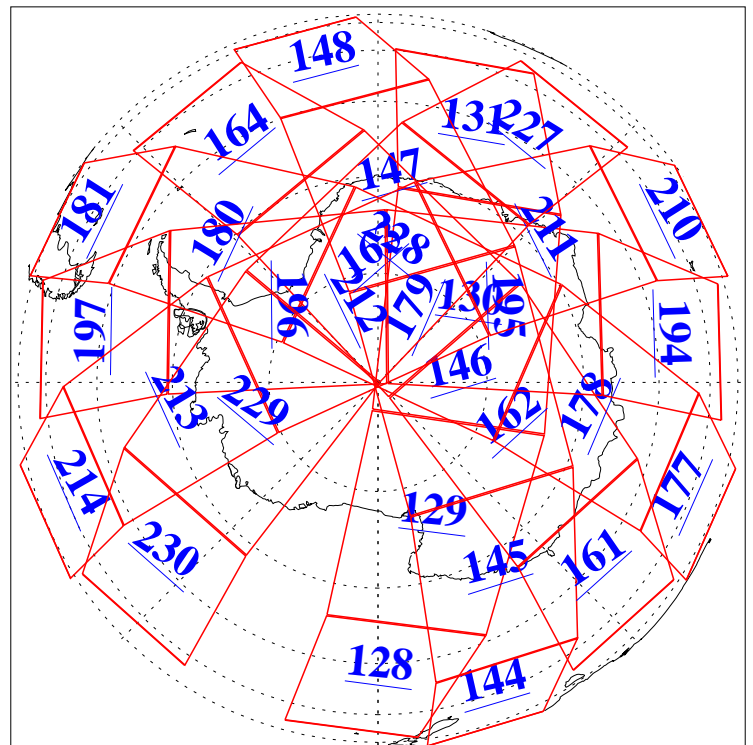

28 Aug 2019
DoY 240
Aqua Day 6325

Ascending Granules

Descending Granules

Legend: AMSU Available, HSB Available, AIRS Available

L1B Availability
 AMSU Granules: 240
 HSB Granules: 0
 AIRS Granules: 240

28 Aug 2019
 DoY 240
 Aqua Day 6325

Northern Hemisphere Granules

Southern Hemisphere Granules

Legend: AMSU Available, HSB Available, AIRS Available