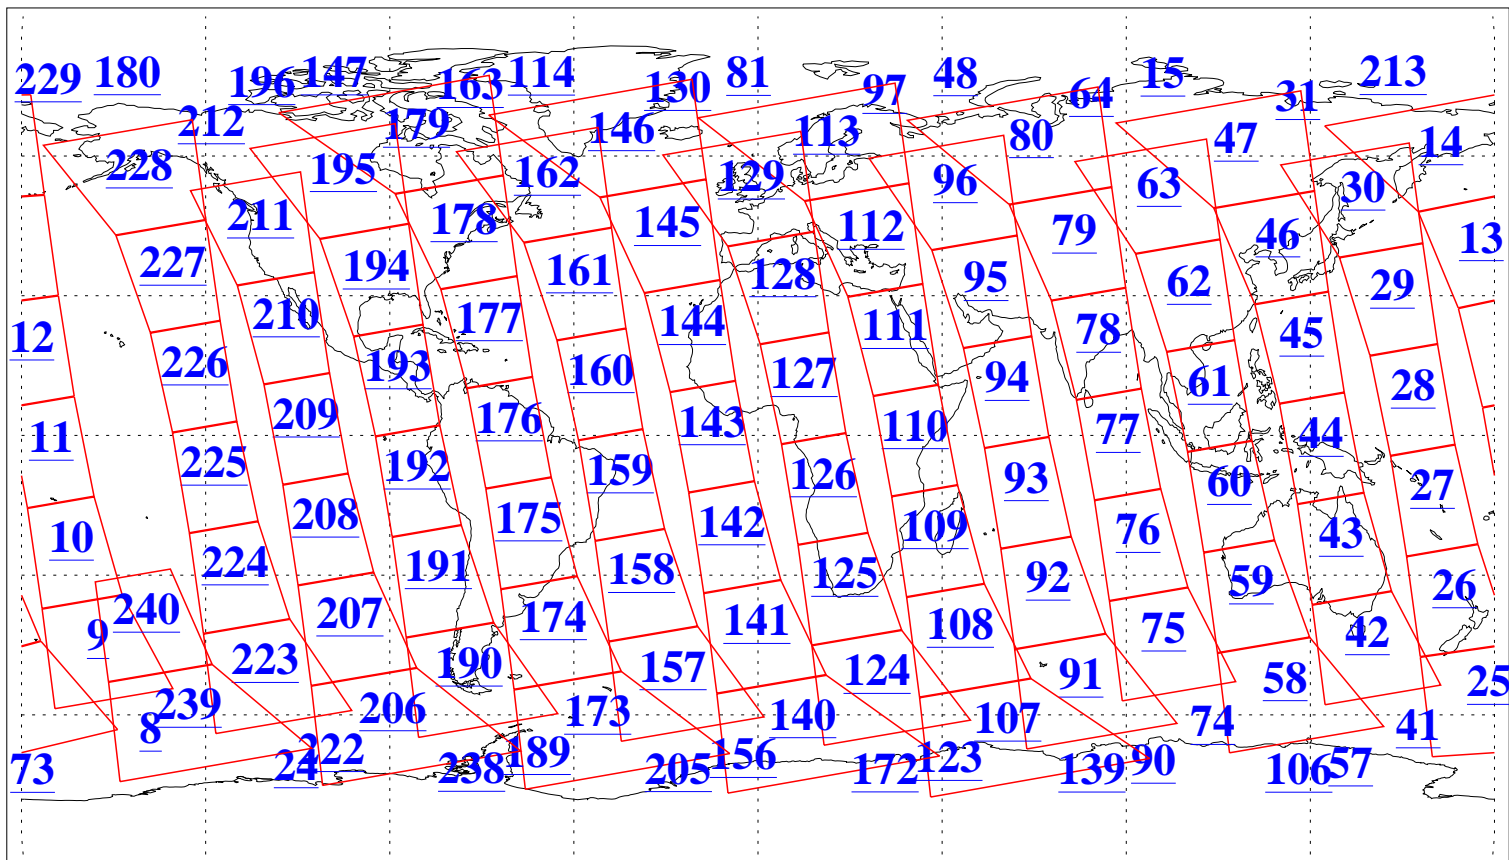

L1B Availability  
AMSU Granules: 240  
HSB Granules: 0  
AIRS Granules: 240

27 Aug 2019  
DoY 239  
Aqua Day 6324  
Granules: 1 to 120

Granules: 121 to 240

Legend: AMSU Available, HSB Available, AIRS Available

L1B Availability  
AMSU Granules: 240  
HSB Granules: 0  
AIRS Granules: 240

27 Aug 2019  
DoY 239  
Aqua Day 6324  
Ascending Granules

Descending Granules

Legend: AMSU Available, HSB Available, AIRS Available

L1B Availability  
 AMSU Granules: 240  
 HSB Granules: 0  
 AIRS Granules: 240

27 Aug 2019  
 DoY 239  
 Aqua Day 6324

Northern Hemisphere Granules

Southern Hemisphere Granules

Legend: AMSU Available, HSB Available, AIRS Available