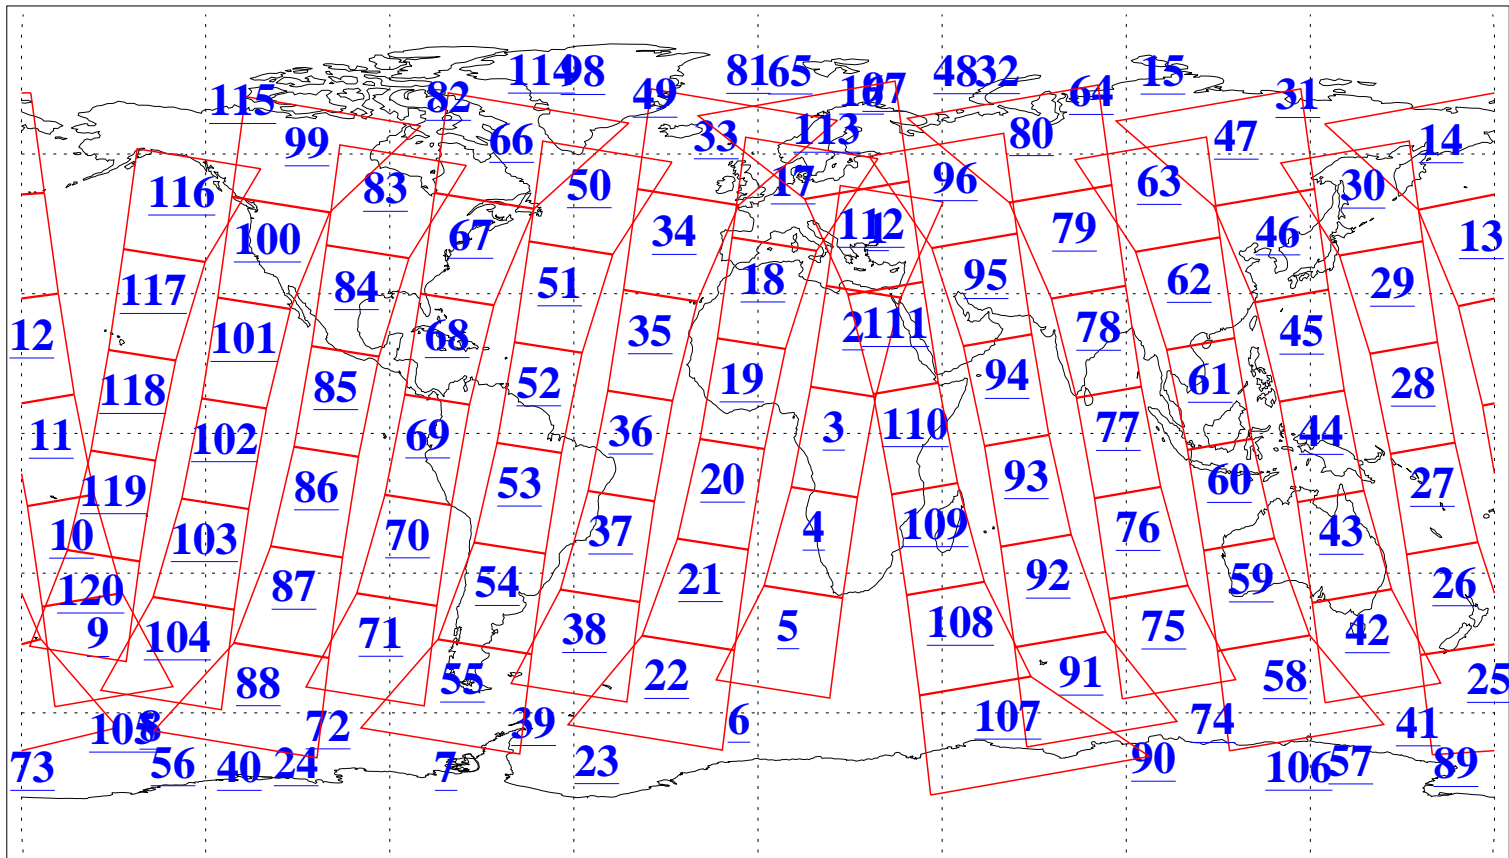

L1B Availability  
AMSU Granules: 240  
HSB Granules: 0  
AIRS Granules: 240

27 Aug 2019  
DoY 239  
Aqua Day 6324  
Granules: 1 to 120

Granules: 121 to 240

Legend: AMSU Available, HSB Available, AIRS Available

L1B Availability  
AMSU Granules: 240  
HSB Granules: 0  
AIRS Granules: 240

27 Aug 2019  
DoY 239  
Aqua Day 6324  
Ascending Granules

Descending Granules

Legend: AMSU Available, HSB Available, AIRS Available

L1B Availability  
 AMSU Granules: 240  
 HSB Granules: 0  
 AIRS Granules: 240

27 Aug 2019  
 DoY 239  
 Aqua Day 6324

Northern Hemisphere Granules

Southern Hemisphere Granules

Legend: AMSU Available, HSB Available, AIRS Available