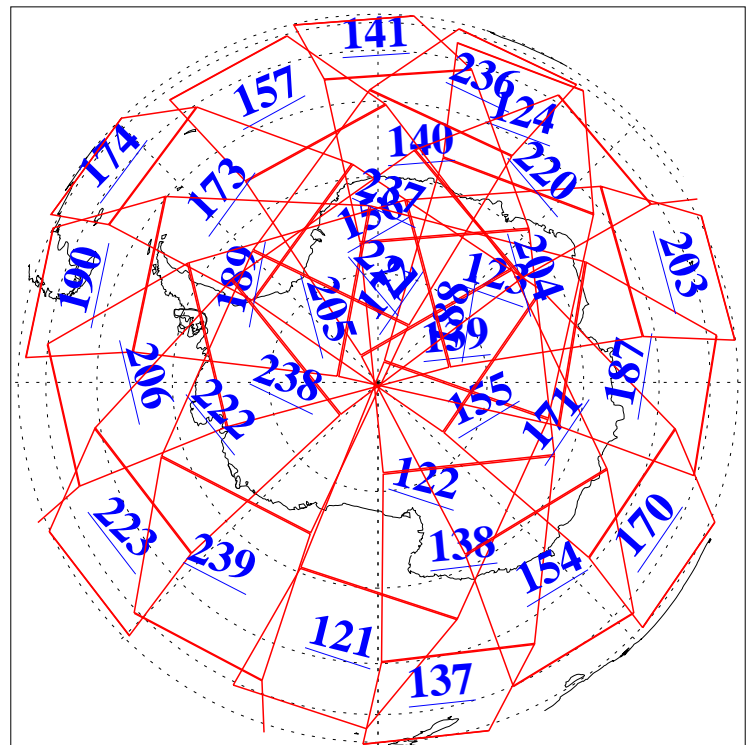

L1B Availability  
AMSU Granules: 240  
HSB Granules: 0  
AIRS Granules: 240

27 Aug 2019  
DoY 239  
Aqua Day 6324  
Granules: 1 to 120

Granules: 121 to 240

Legend: AMSU Available, HSB Available, AIRS Available

L1B Availability  
AMSU Granules: 240  
HSB Granules: 0  
AIRS Granules: 240

27 Aug 2019  
DoY 239  
Aqua Day 6324  
Ascending Granules

Descending Granules

Legend: AMSU Available, HSB Available, AIRS Available

L1B Availability  
 AMSU Granules: 240  
 HSB Granules: 0  
 AIRS Granules: 240

27 Aug 2019  
 DoY 239  
 Aqua Day 6324

Northern Hemisphere Granules

Southern Hemisphere Granules

Legend: AMSU Available, HSB Available, AIRS Available