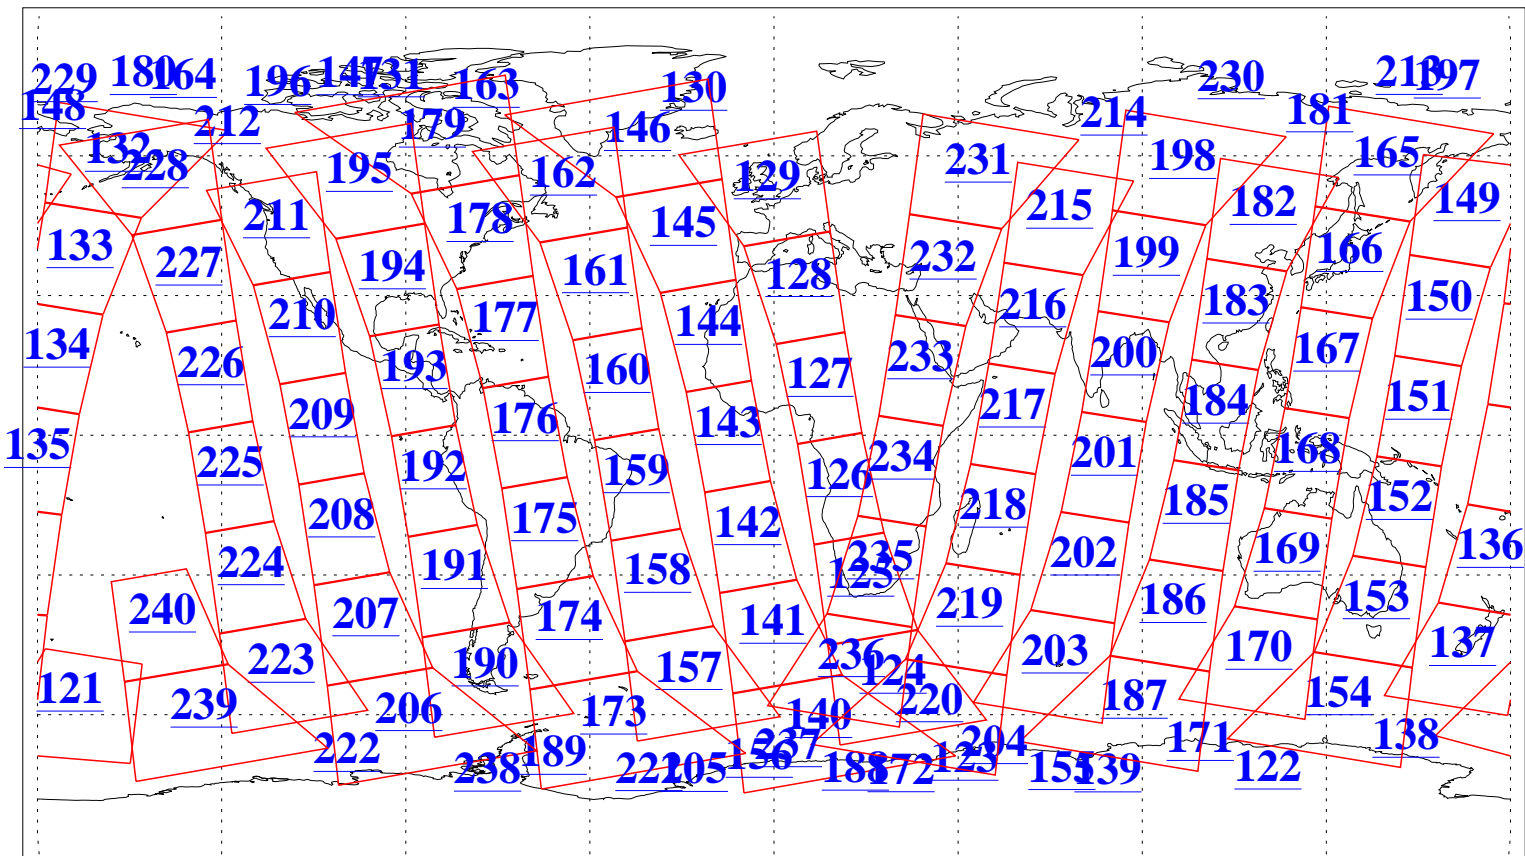

L1B Availability  
AMSU Granules: 240  
HSB Granules: 0  
AIRS Granules: 240

27 Aug 2019  
DoY 239  
Aqua Day 6324  
Granules: 1 to 120

Granules: 121 to 240

Legend: AMSU Available, HSB Available, AIRS Available

L1B Availability  
AMSU Granules: 240  
HSB Granules: 0  
AIRS Granules: 240

27 Aug 2019  
DoY 239  
Aqua Day 6324  
Ascending Granules

Descending Granules

Legend: AMSU Available, HSB Available, AIRS Available

L1B Availability  
 AMSU Granules: 240  
 HSB Granules: 0  
 AIRS Granules: 240

27 Aug 2019  
 DoY 239  
 Aqua Day 6324

Northern Hemisphere Granules

Southern Hemisphere Granules

Legend: AMSU Available, HSB Available, AIRS Available