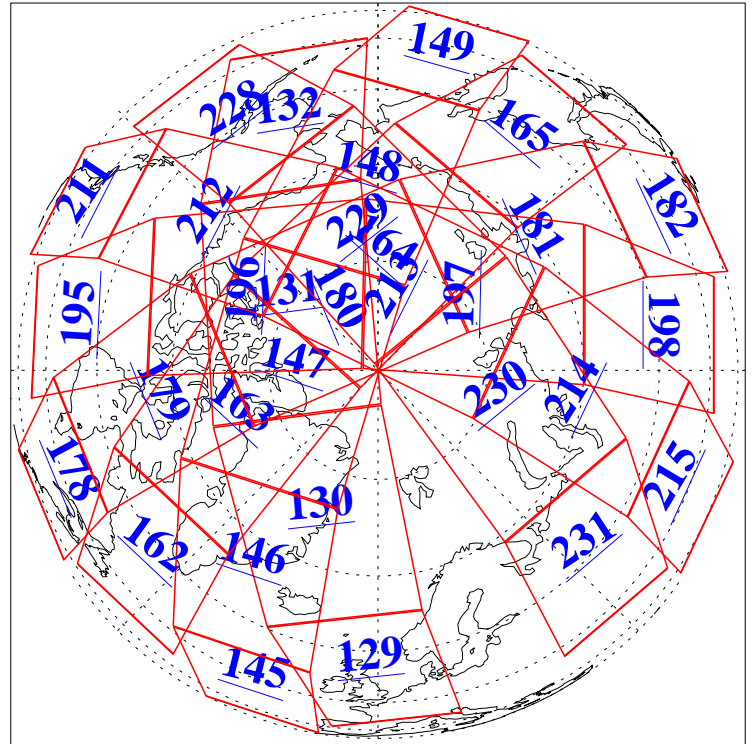

L1B Availability  
AMSU Granules: 240  
HSB Granules: 0  
AIRS Granules: 240

27 Aug 2019  
DoY 239  
Aqua Day 6324  
Ascending Granules

Descending Granules

Legend: AMSU Available, HSB Available, AIRS Available

L1B Availability  
 AMSU Granules: 240  
 HSB Granules: 0  
 AIRS Granules: 240

27 Aug 2019  
 DoY 239  
 Aqua Day 6324

Northern Hemisphere Granules

Southern Hemisphere Granules

Legend: AMSU Available, HSB Available, AIRS Available