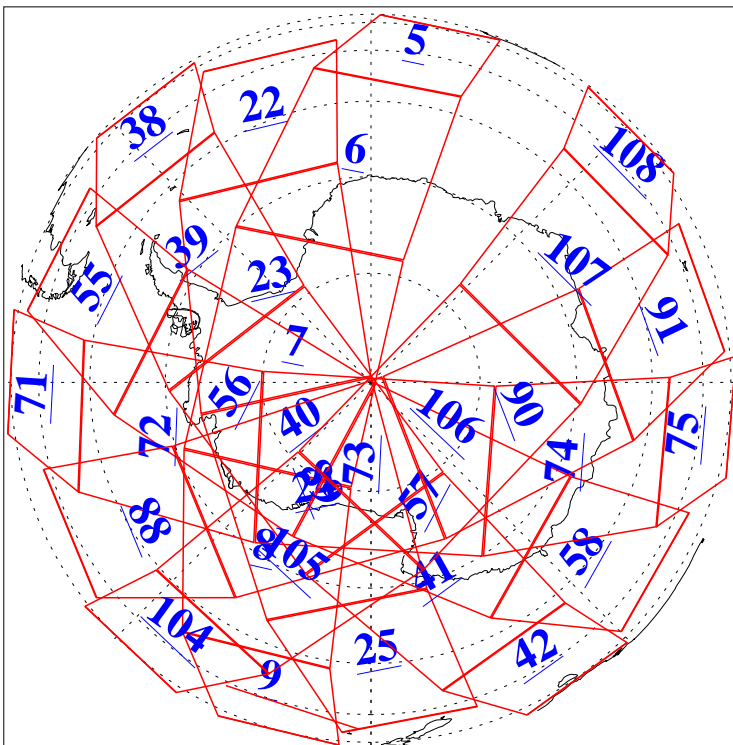

L1B Availability  
AMSU Granules: 240  
HSB Granules: 0  
AIRS Granules: 240

27 Aug 2019  
DoY 239  
Aqua Day 6324  
Granules: 1 to 120

Granules: 121 to 240

Legend: AMSU Available, HSB Available, AIRS Available

L1B Availability  
AMSU Granules: 240  
HSB Granules: 0  
AIRS Granules: 240

27 Aug 2019  
DoY 239  
Aqua Day 6324  
Ascending Granules

Descending Granules

Legend: AMSU Available, HSB Available, AIRS Available

L1B Availability  
 AMSU Granules: 240  
 HSB Granules: 0  
 AIRS Granules: 240

27 Aug 2019  
 DoY 239  
 Aqua Day 6324

Northern Hemisphere Granules

Southern Hemisphere Granules

Legend: AMSU Available, HSB Available, AIRS Available