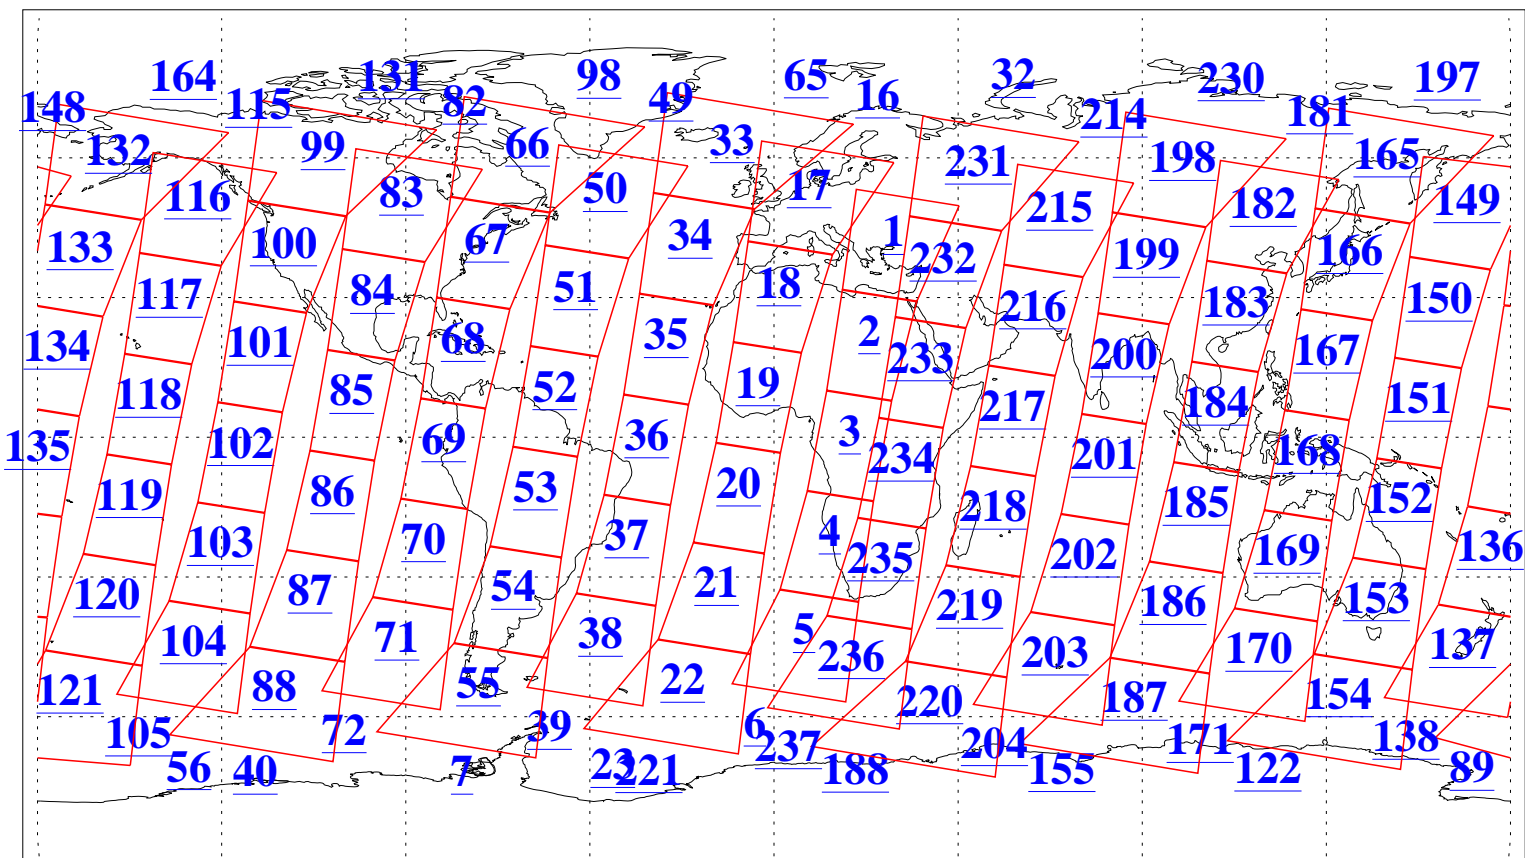

L1B Availability  
AMSU Granules: 240  
HSB Granules: 0  
AIRS Granules: 240

27 Aug 2019  
DoY 239  
Aqua Day 6324  
Granules: 1 to 120

Granules: 121 to 240

Legend: AMSU Available, HSB Available, AIRS Available

L1B Availability  
AMSU Granules: 240  
HSB Granules: 0  
AIRS Granules: 240

27 Aug 2019  
DoY 239  
Aqua Day 6324  
Ascending Granules

Descending Granules

Legend: AMSU Available, HSB Available, AIRS Available

L1B Availability  
 AMSU Granules: 240  
 HSB Granules: 0  
 AIRS Granules: 240

27 Aug 2019  
 DoY 239  
 Aqua Day 6324

Northern Hemisphere Granules

Southern Hemisphere Granules

Legend: AMSU Available, HSB Available, AIRS Available