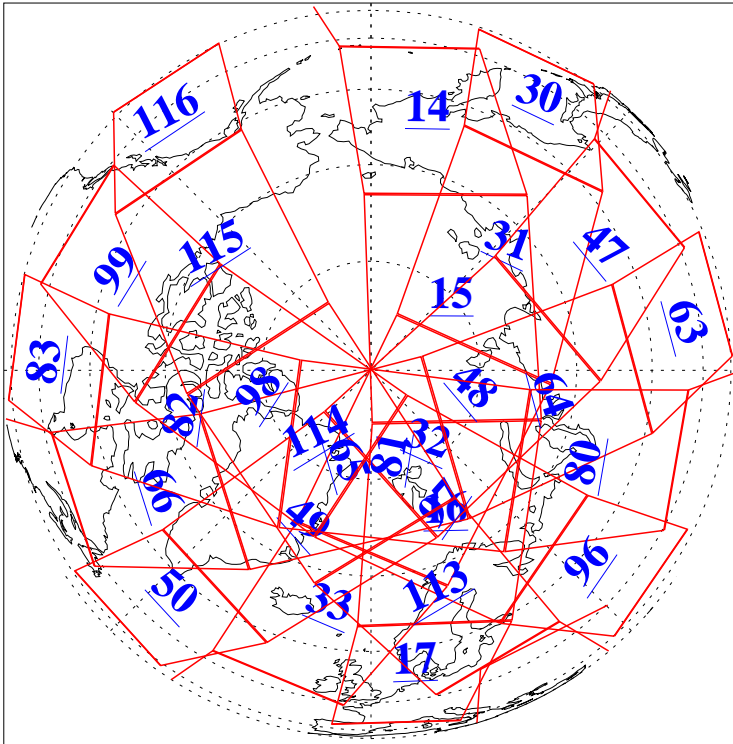

L1B Availability  
AMSU Granules: 240  
HSB Granules: 0  
AIRS Granules: 240

27 Aug 2019  
DoY 239  
Aqua Day 6324  
Granules: 1 to 120

Granules: 121 to 240

Legend: AMSU Available, HSB Available, AIRS Available

L1B Availability  
AMSU Granules: 240  
HSB Granules: 0  
AIRS Granules: 240

27 Aug 2019  
DoY 239  
Aqua Day 6324  
Ascending Granules

Descending Granules

Legend: AMSU Available, HSB Available, AIRS Available

L1B Availability  
 AMSU Granules: 240  
 HSB Granules: 0  
 AIRS Granules: 240

27 Aug 2019  
 DoY 239  
 Aqua Day 6324

Northern Hemisphere Granules

Southern Hemisphere Granules

Legend: AMSU Available, HSB Available, AIRS Available