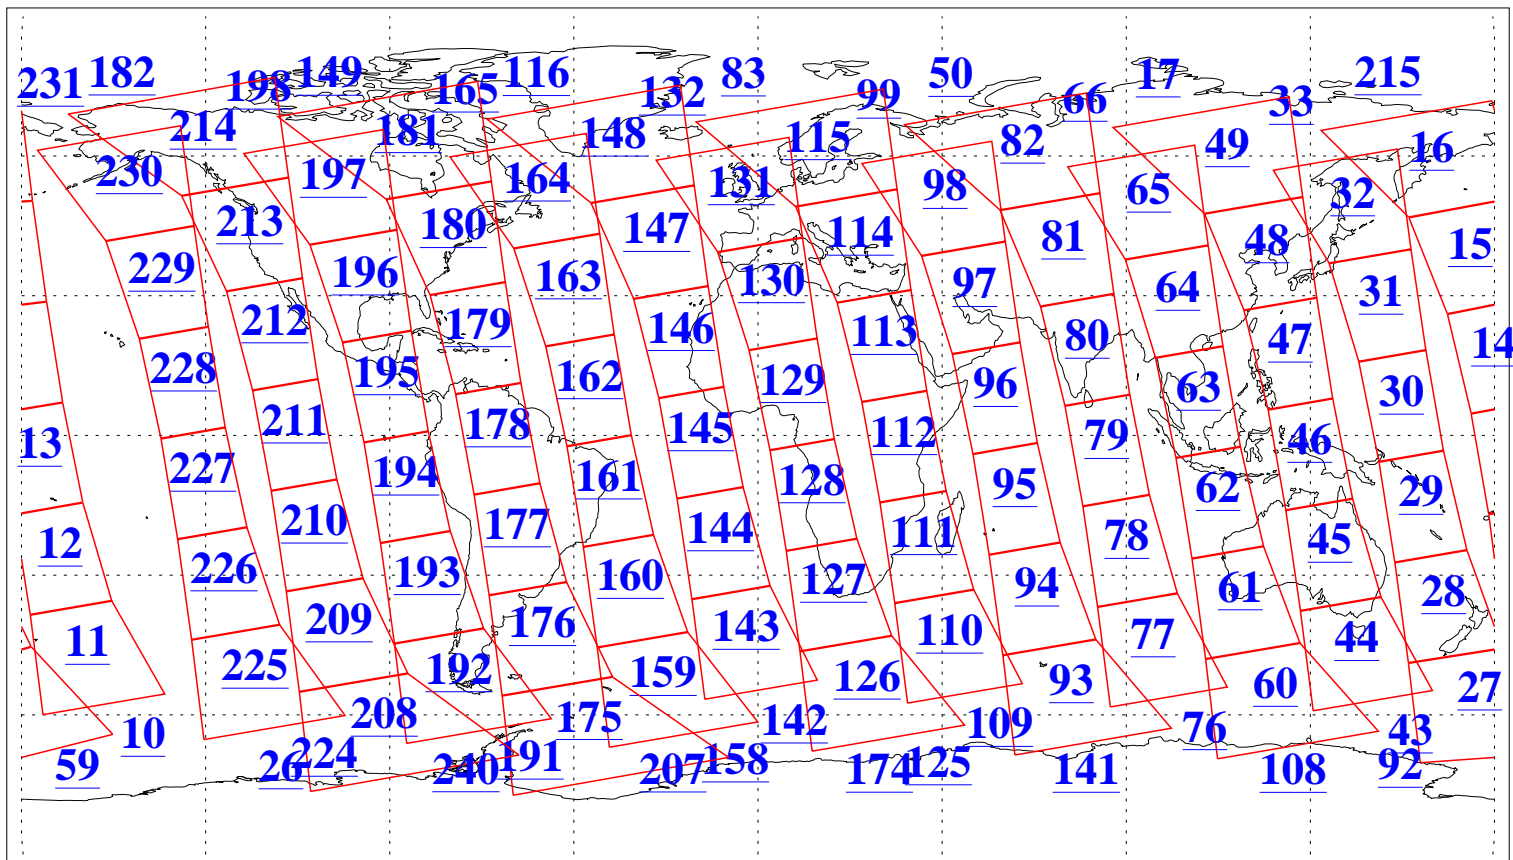

L1B Availability
AMSU Granules: 240
HSB Granules: 0
AIRS Granules: 240

25 Aug 2019
DoY 237
Aqua Day 6322
Granules: 1 to 120

Granules: 121 to 240

Legend: AMSU Available, HSB Available, AIRS Available

L1B Availability
AMSU Granules: 240
HSB Granules: 0
AIRS Granules: 240

25 Aug 2019
DoY 237
Aqua Day 6322

Ascending Granules

Descending Granules

Legend: AMSU Available, HSB Available, AIRS Available

L1B Availability
 AMSU Granules: 240
 HSB Granules: 0
 AIRS Granules: 240

25 Aug 2019
 DoY 237
 Aqua Day 6322

Northern Hemisphere Granules

Southern Hemisphere Granules

Legend: AMSU Available, HSB Available, AIRS Available