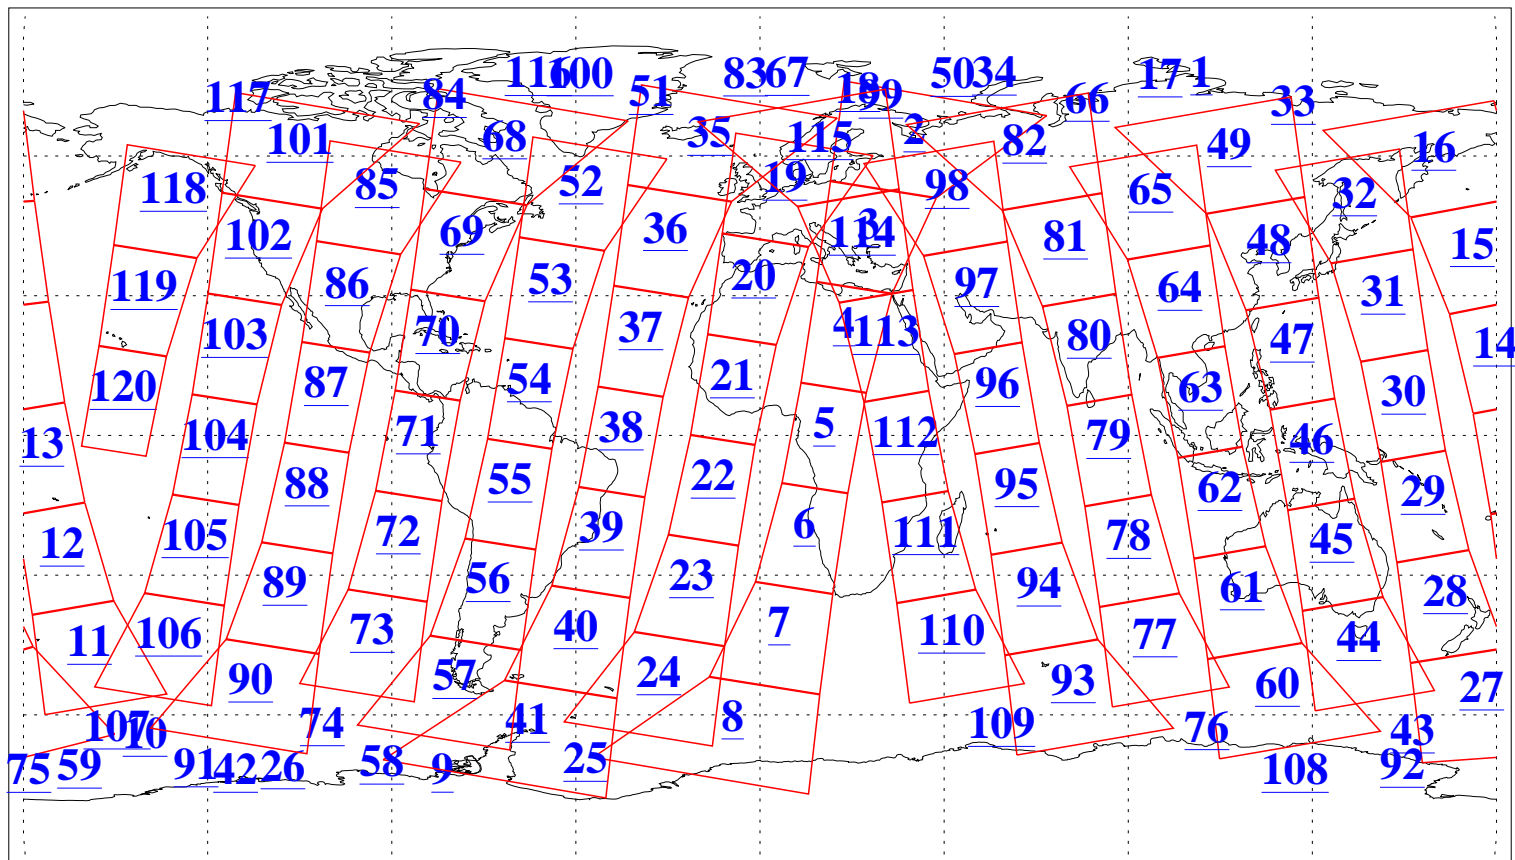

L1B Availability
AMSU Granules: 240
HSB Granules: 0
AIRS Granules: 240

25 Aug 2019
DoY 237
Aqua Day 6322
Granules: 1 to 120

Granules: 121 to 240

Legend: AMSU Available, HSB Available, AIRS Available

L1B Availability
AMSU Granules: 240
HSB Granules: 0
AIRS Granules: 240

25 Aug 2019
DoY 237
Aqua Day 6322

Ascending Granules

Descending Granules

Legend: AMSU Available, HSB Available, AIRS Available

L1B Availability
 AMSU Granules: 240
 HSB Granules: 0
 AIRS Granules: 240

25 Aug 2019
 DoY 237
 Aqua Day 6322

Northern Hemisphere Granules

Southern Hemisphere Granules

Legend: AMSU Available, HSB Available, AIRS Available