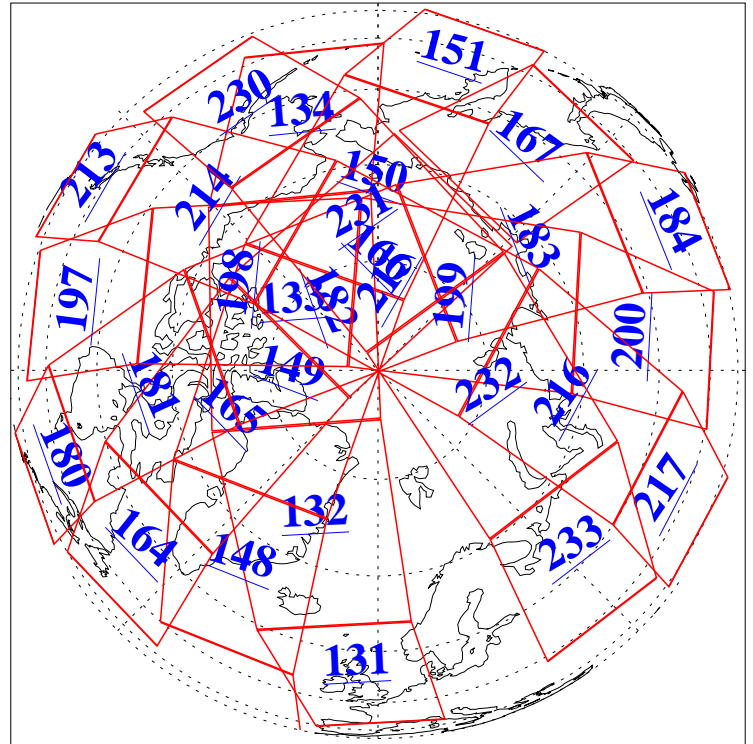

25 Aug 2019
DoY 237
Aqua Day 6322

Ascending Granules

Descending Granules

Legend: AMSU Available, HSB Available, AIRS Available

L1B Availability
 AMSU Granules: 240
 HSB Granules: 0
 AIRS Granules: 240

25 Aug 2019
 DoY 237
 Aqua Day 6322

Northern Hemisphere Granules

Southern Hemisphere Granules

Legend: AMSU Available, HSB Available, AIRS Available