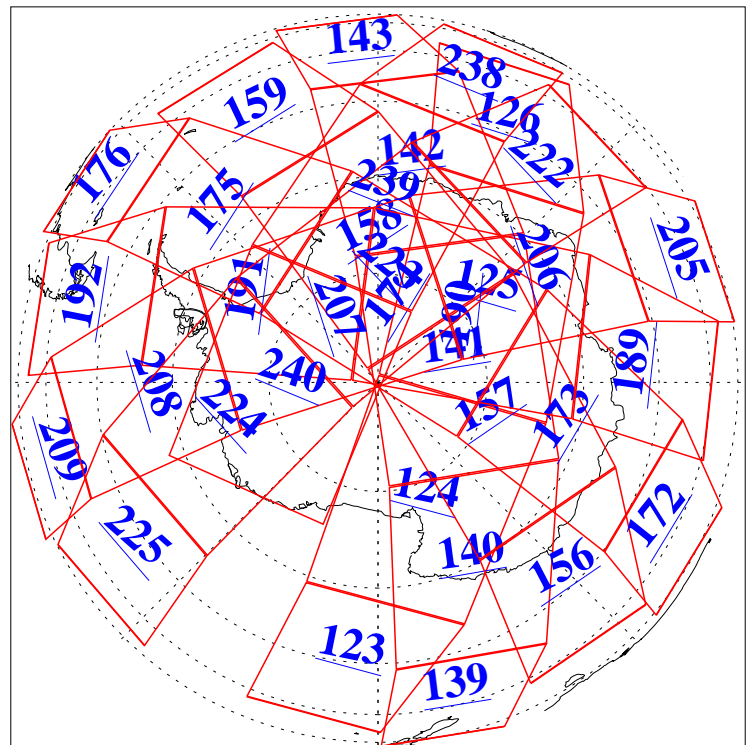

L1B Availability
AMSU Granules: 240
HSB Granules: 0
AIRS Granules: 240

25 Aug 2019
DoY 237
Aqua Day 6322
Granules: 1 to 120

Granules: 121 to 240

Legend: AMSU Available, HSB Available, AIRS Available

L1B Availability
AMSU Granules: 240
HSB Granules: 0
AIRS Granules: 240

25 Aug 2019
DoY 237
Aqua Day 6322

Ascending Granules

Descending Granules

Legend: AMSU Available, HSB Available, AIRS Available

L1B Availability
 AMSU Granules: 240
 HSB Granules: 0
 AIRS Granules: 240

25 Aug 2019
 DoY 237
 Aqua Day 6322

Northern Hemisphere Granules

Southern Hemisphere Granules

Legend: AMSU Available, HSB Available, AIRS Available