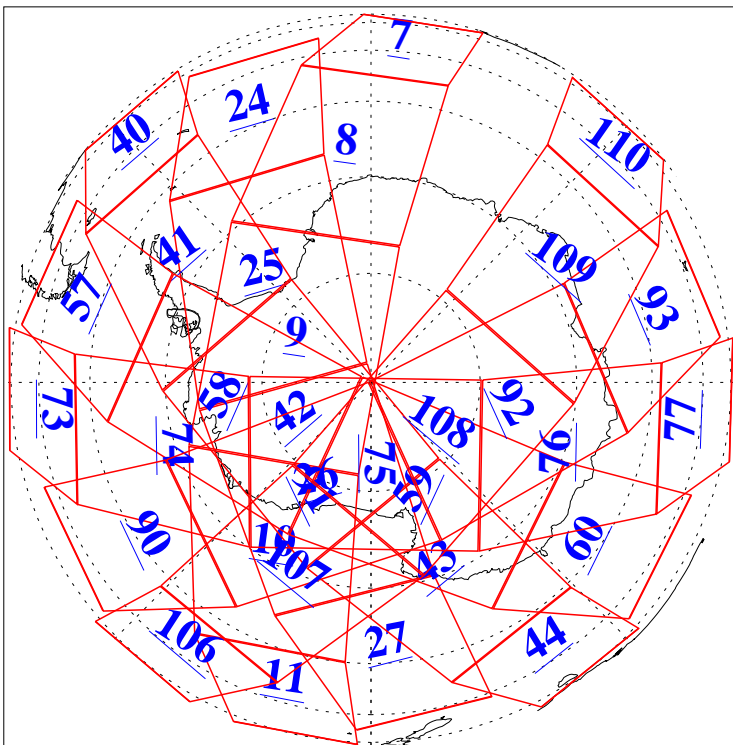

L1B Availability
AMSU Granules: 240
HSB Granules: 0
AIRS Granules: 240

25 Aug 2019
DoY 237
Aqua Day 6322
Granules: 1 to 120

Granules: 121 to 240

Legend: AMSU Available, HSB Available, AIRS Available

L1B Availability
AMSU Granules: 240
HSB Granules: 0
AIRS Granules: 240

25 Aug 2019
DoY 237
Aqua Day 6322

Ascending Granules

Descending Granules

Legend: AMSU Available, HSB Available, AIRS Available

L1B Availability
 AMSU Granules: 240
 HSB Granules: 0
 AIRS Granules: 240

25 Aug 2019
 DoY 237
 Aqua Day 6322

Northern Hemisphere Granules

Southern Hemisphere Granules

Legend: AMSU Available, HSB Available, AIRS Available