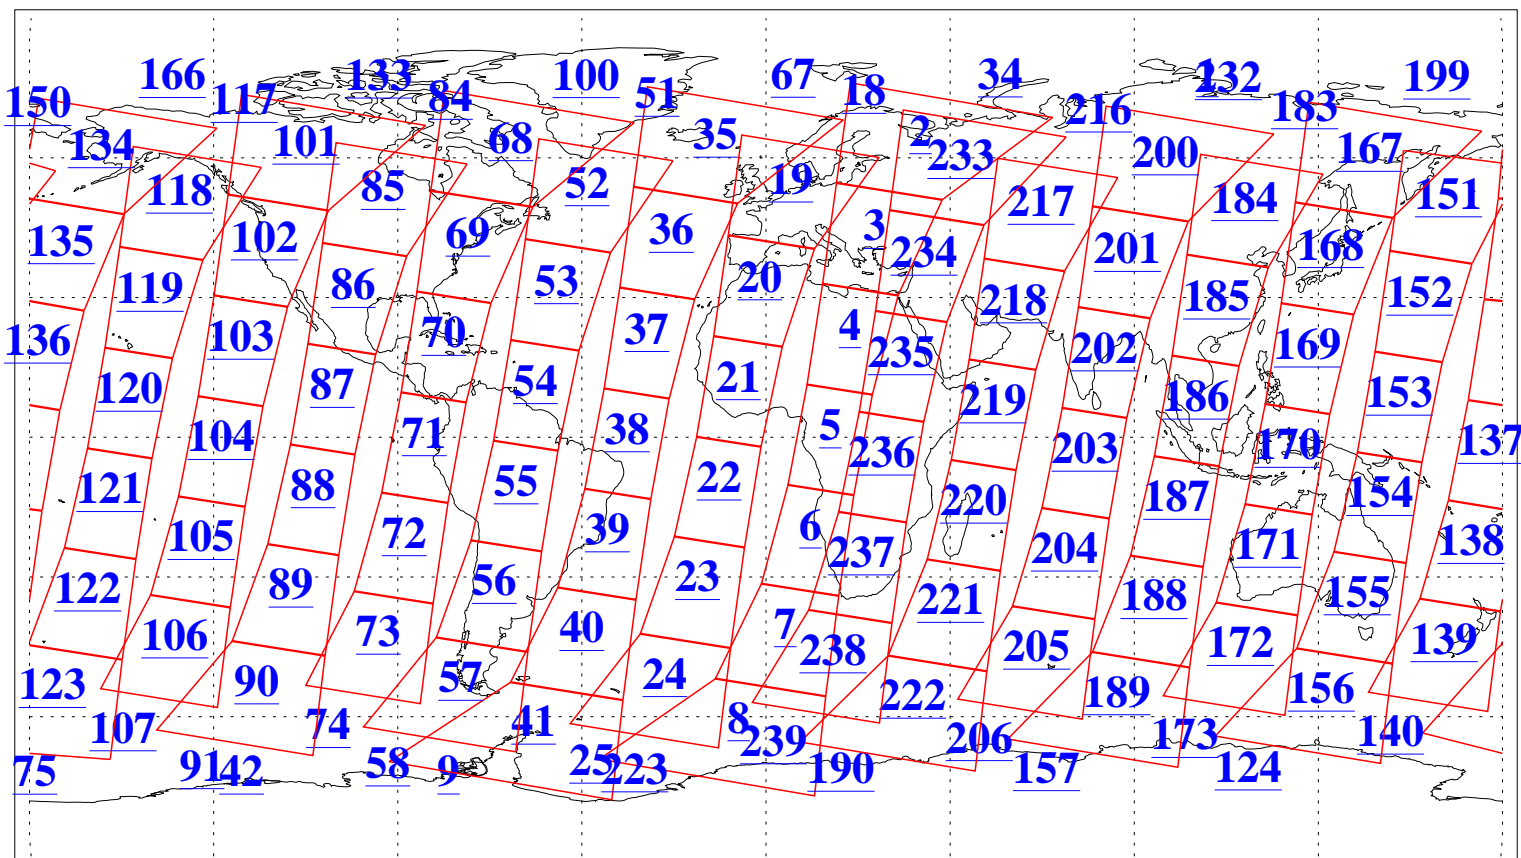

L1B Availability
AMSU Granules: 240
HSB Granules: 0
AIRS Granules: 240

25 Aug 2019
DoY 237
Aqua Day 6322
Granules: 1 to 120

Granules: 121 to 240

Legend: AMSU Available, HSB Available, AIRS Available

L1B Availability
AMSU Granules: 240
HSB Granules: 0
AIRS Granules: 240

25 Aug 2019
DoY 237
Aqua Day 6322

Ascending Granules

Descending Granules

Legend: AMSU Available, HSB Available, AIRS Available

L1B Availability
 AMSU Granules: 240
 HSB Granules: 0
 AIRS Granules: 240

25 Aug 2019
 DoY 237
 Aqua Day 6322

Northern Hemisphere Granules

Southern Hemisphere Granules

Legend: AMSU Available, HSB Available, AIRS Available