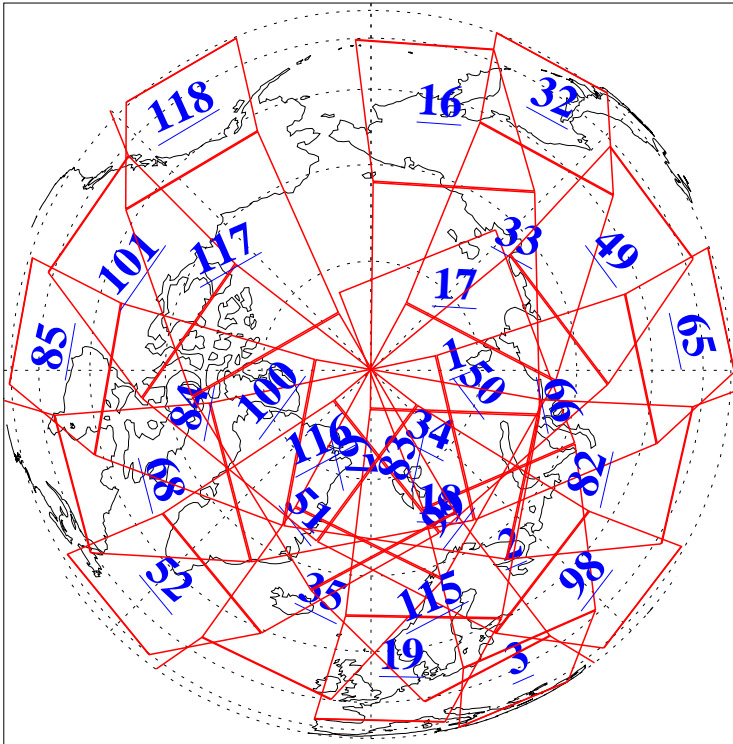

L1B Availability
AMSU Granules: 240
HSB Granules: 0
AIRS Granules: 240

25 Aug 2019
DoY 237
Aqua Day 6322
Granules: 1 to 120

Granules: 121 to 240

Legend: AMSU Available, HSB Available, AIRS Available

L1B Availability
AMSU Granules: 240
HSB Granules: 0
AIRS Granules: 240

25 Aug 2019
DoY 237
Aqua Day 6322

Ascending Granules

Descending Granules

Legend: AMSU Available, HSB Available, AIRS Available

L1B Availability
 AMSU Granules: 240
 HSB Granules: 0
 AIRS Granules: 240

25 Aug 2019
 DoY 237
 Aqua Day 6322

Northern Hemisphere Granules

Southern Hemisphere Granules

Legend: AMSU Available, HSB Available, AIRS Available