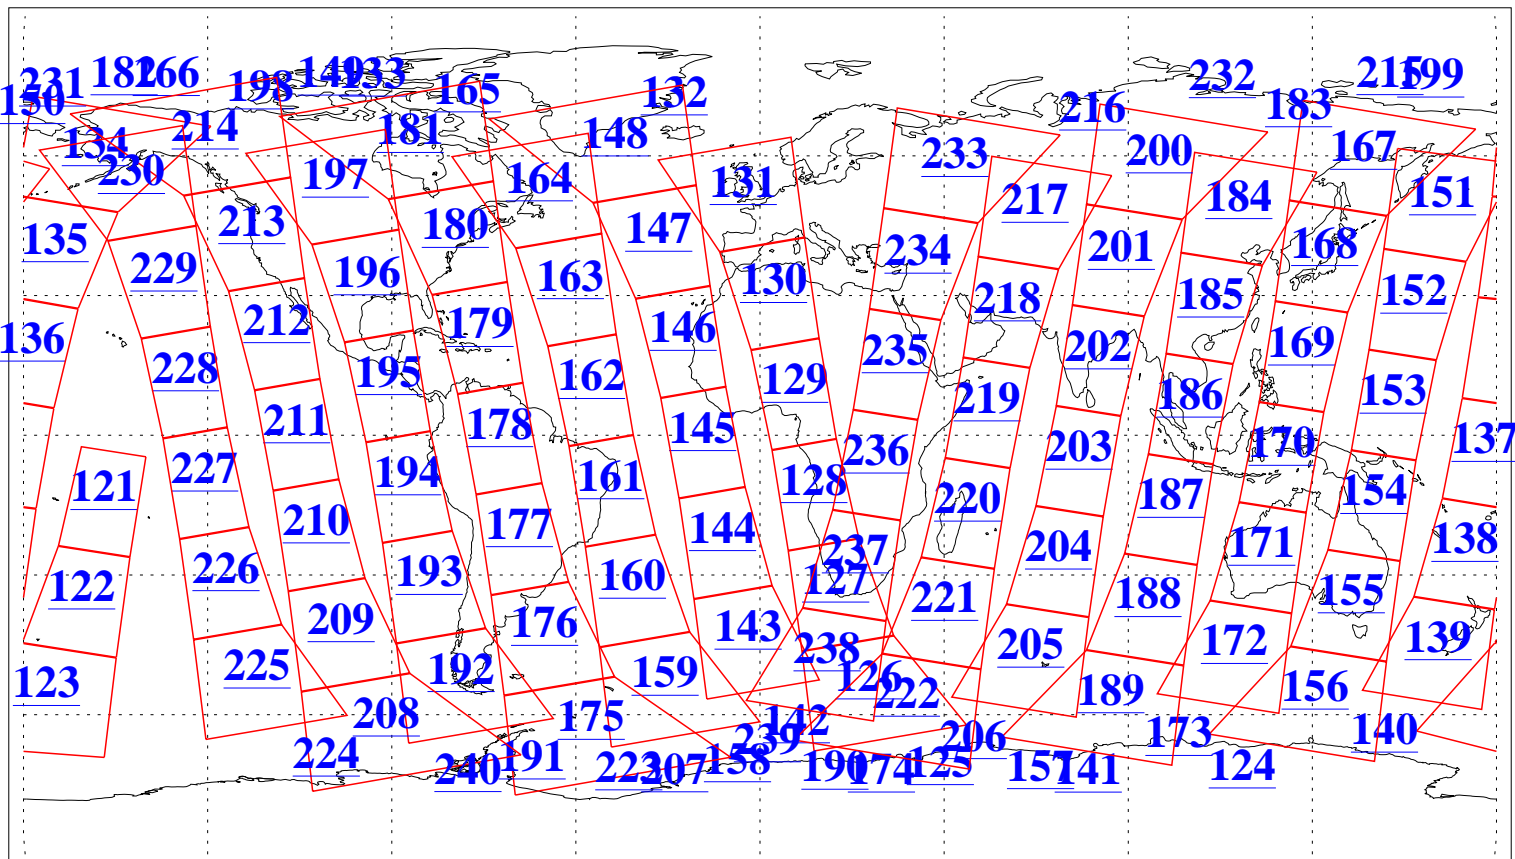

L1B Availability
AMSU Granules: 240
HSB Granules: 0
AIRS Granules: 240

25 Aug 2019
DoY 237
Aqua Day 6322
Granules: 1 to 120

Granules: 121 to 240

Legend: AMSU Available, HSB Available, AIRS Available

L1B Availability
AMSU Granules: 240
HSB Granules: 0
AIRS Granules: 240

25 Aug 2019
DoY 237
Aqua Day 6322

Ascending Granules

Descending Granules

Legend: AMSU Available, HSB Available, AIRS Available

L1B Availability
 AMSU Granules: 240
 HSB Granules: 0
 AIRS Granules: 240

25 Aug 2019
 DoY 237
 Aqua Day 6322

Northern Hemisphere Granules

Southern Hemisphere Granules

Legend: AMSU Available, HSB Available, AIRS Available