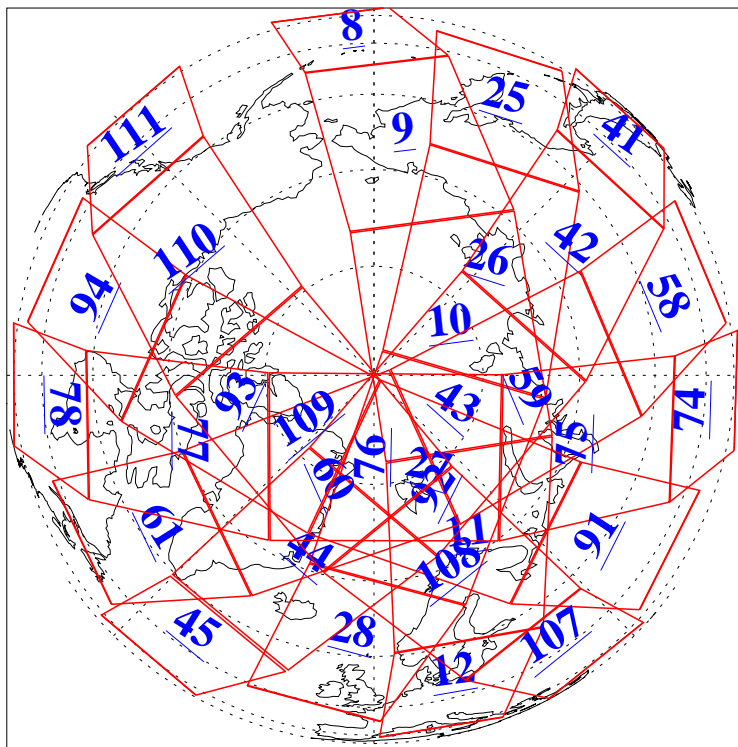

L1B Availability
AMSU Granules: 240
HSB Granules: 0
AIRS Granules: 240

24 Aug 2019
DoY 236
Aqua Day 6321
Granules: 1 to 120

Granules: 121 to 240

Legend: AMSU Available, HSB Available, AIRS Available

L1B Availability
AMSU Granules: 240
HSB Granules: 0
AIRS Granules: 240

24 Aug 2019
DoY 236
Aqua Day 6321

Ascending Granules

Descending Granules

Legend: AMSU Available, HSB Available, AIRS Available

L1B Availability
 AMSU Granules: 240
 HSB Granules: 0
 AIRS Granules: 240

24 Aug 2019
 DoY 236
 Aqua Day 6321

Northern Hemisphere Granules

Southern Hemisphere Granules

Legend: AMSU Available, HSB Available, AIRS Available