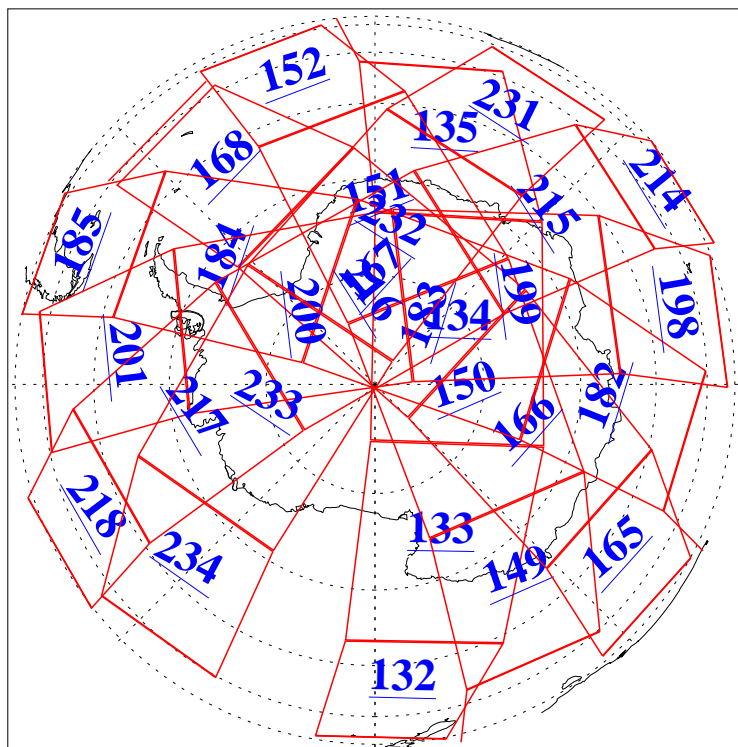

L1B Availability
AMSU Granules: 240
HSB Granules: 0
AIRS Granules: 240

24 Aug 2019
DoY 236
Aqua Day 6321
Granules: 1 to 120

Granules: 121 to 240

Legend: AMSU Available, HSB Available, AIRS Available

L1B Availability
AMSU Granules: 240
HSB Granules: 0
AIRS Granules: 240

24 Aug 2019
DoY 236
Aqua Day 6321

Ascending Granules

Descending Granules

Legend: AMSU Available, HSB Available, AIRS Available

L1B Availability
 AMSU Granules: 240
 HSB Granules: 0
 AIRS Granules: 240

24 Aug 2019
 DoY 236
 Aqua Day 6321

Northern Hemisphere Granules

Southern Hemisphere Granules

Legend: AMSU Available, HSB Available, AIRS Available