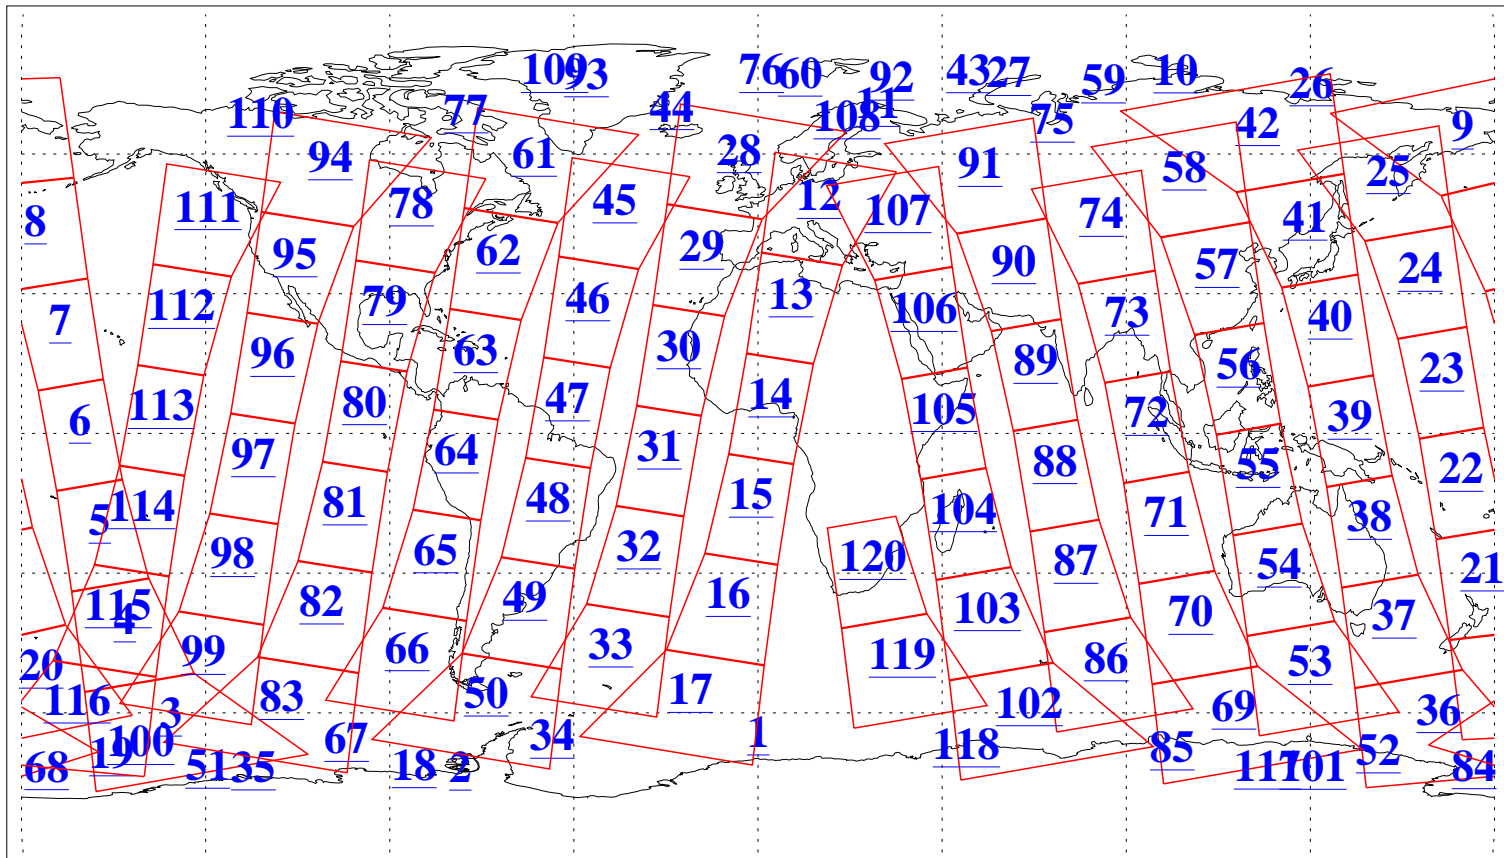

L1B Availability
AMSU Granules: 240
HSB Granules: 0
AIRS Granules: 240

24 Aug 2019
DoY 236
Aqua Day 6321
Granules: 1 to 120

Granules: 121 to 240

Legend: AMSU Available, HSB Available, AIRS Available

L1B Availability
AMSU Granules: 240
HSB Granules: 0
AIRS Granules: 240

24 Aug 2019
DoY 236
Aqua Day 6321

Ascending Granules

Descending Granules

Legend: AMSU Available, HSB Available, AIRS Available

L1B Availability
 AMSU Granules: 240
 HSB Granules: 0
 AIRS Granules: 240

24 Aug 2019
 DoY 236
 Aqua Day 6321

Northern Hemisphere Granules

Southern Hemisphere Granules

Legend: AMSU Available, HSB Available, AIRS Available