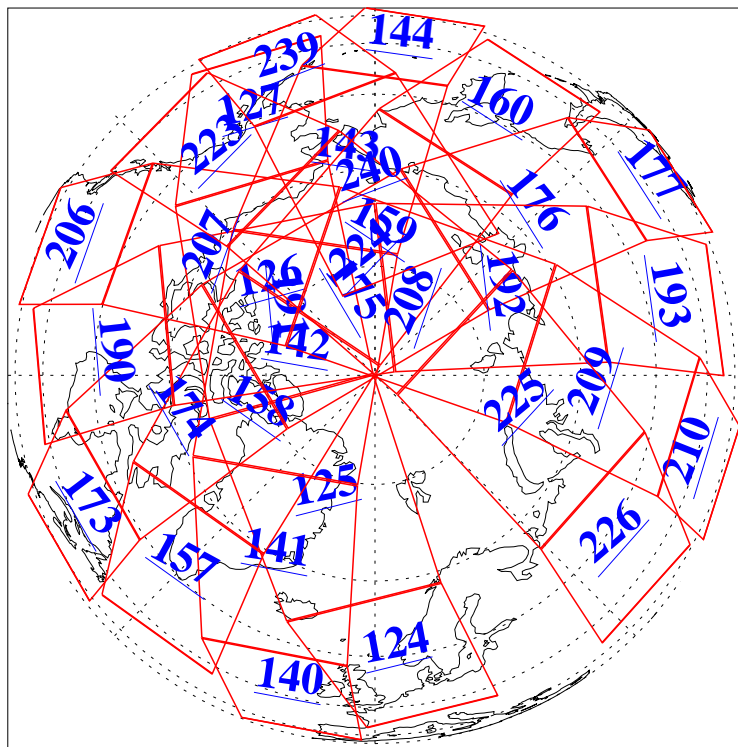

L1B Availability
AMSU Granules: 240
HSB Granules: 0
AIRS Granules: 240

24 Aug 2019
DoY 236
Aqua Day 6321
Granules: 1 to 120

Granules: 121 to 240

Legend: AMSU Available, HSB Available, AIRS Available

L1B Availability
AMSU Granules: 240
HSB Granules: 0
AIRS Granules: 240

24 Aug 2019
DoY 236
Aqua Day 6321

Ascending Granules

Descending Granules

Legend: AMSU Available, HSB Available, AIRS Available

L1B Availability
 AMSU Granules: 240
 HSB Granules: 0
 AIRS Granules: 240

24 Aug 2019
 DoY 236
 Aqua Day 6321

Northern Hemisphere Granules

Southern Hemisphere Granules

Legend: AMSU Available, HSB Available, AIRS Available