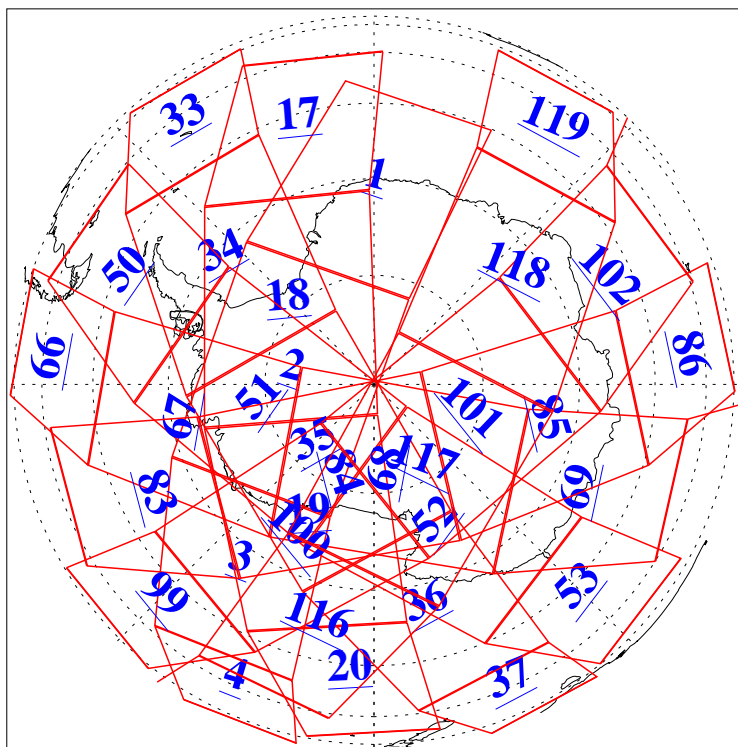

L1B Availability
AMSU Granules: 240
HSB Granules: 0
AIRS Granules: 240

24 Aug 2019
DoY 236
Aqua Day 6321
Granules: 1 to 120

Granules: 121 to 240

Legend: AMSU Available, HSB Available, AIRS Available

L1B Availability
AMSU Granules: 240
HSB Granules: 0
AIRS Granules: 240

24 Aug 2019
DoY 236
Aqua Day 6321

Ascending Granules

Descending Granules

Legend: AMSU Available, HSB Available, AIRS Available

L1B Availability
 AMSU Granules: 240
 HSB Granules: 0
 AIRS Granules: 240

24 Aug 2019
 DoY 236
 Aqua Day 6321

Northern Hemisphere Granules

Southern Hemisphere Granules

Legend: AMSU Available, HSB Available, AIRS Available