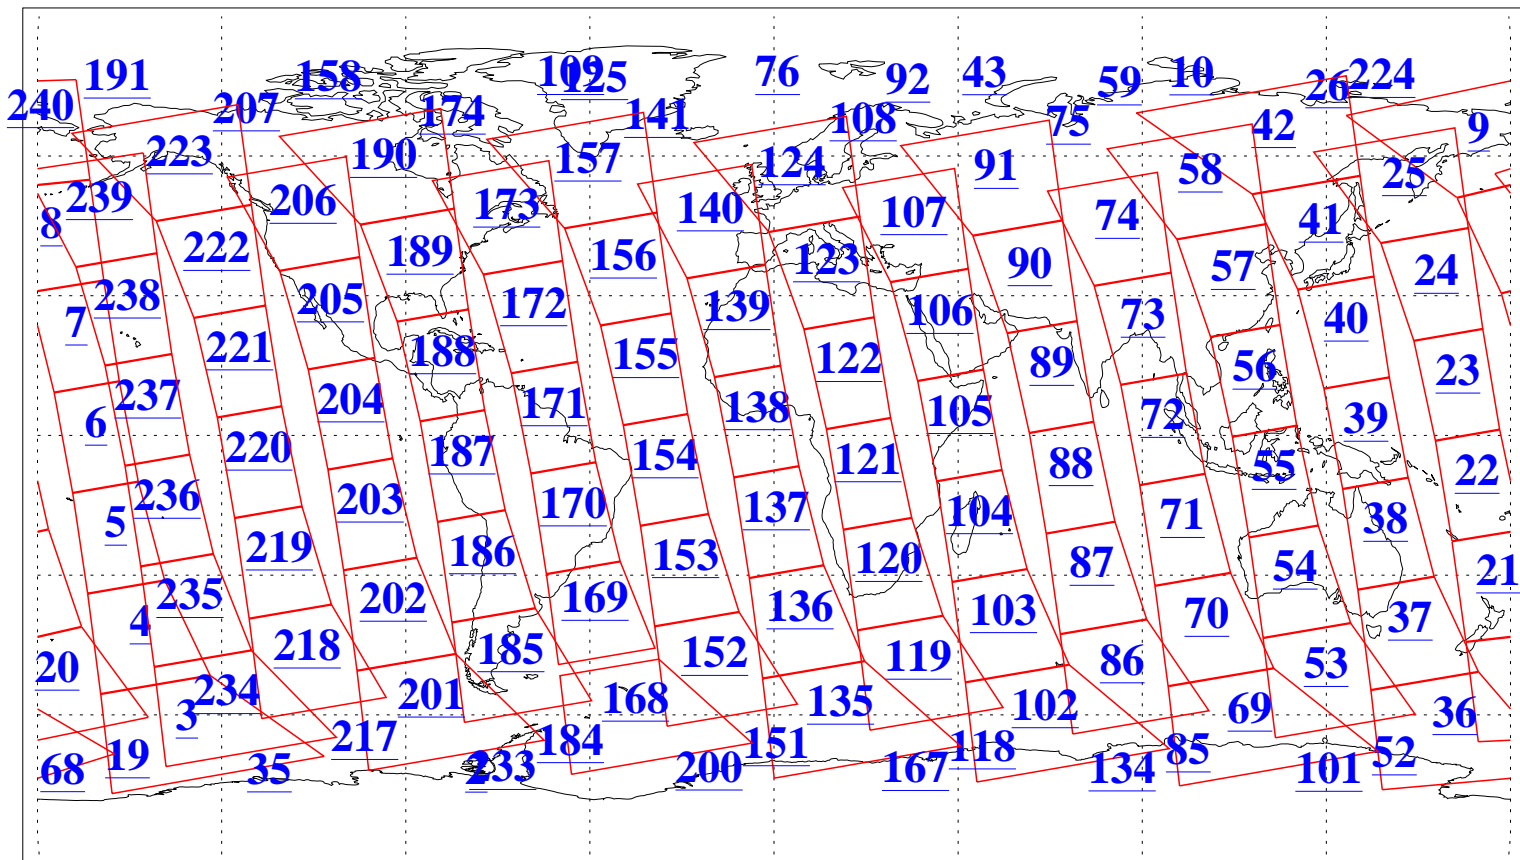

L1B Availability
AMSU Granules: 240
HSB Granules: 0
AIRS Granules: 240

24 Aug 2019
DoY 236
Aqua Day 6321
Granules: 1 to 120

Granules: 121 to 240

Legend: AMSU Available, HSB Available, AIRS Available

L1B Availability
AMSU Granules: 240
HSB Granules: 0
AIRS Granules: 240

24 Aug 2019
DoY 236
Aqua Day 6321

Ascending Granules

Descending Granules

Legend: AMSU Available, HSB Available, AIRS Available

L1B Availability
 AMSU Granules: 240
 HSB Granules: 0
 AIRS Granules: 240

24 Aug 2019
 DoY 236
 Aqua Day 6321

Northern Hemisphere Granules

Southern Hemisphere Granules

Legend: AMSU Available, HSB Available, AIRS Available