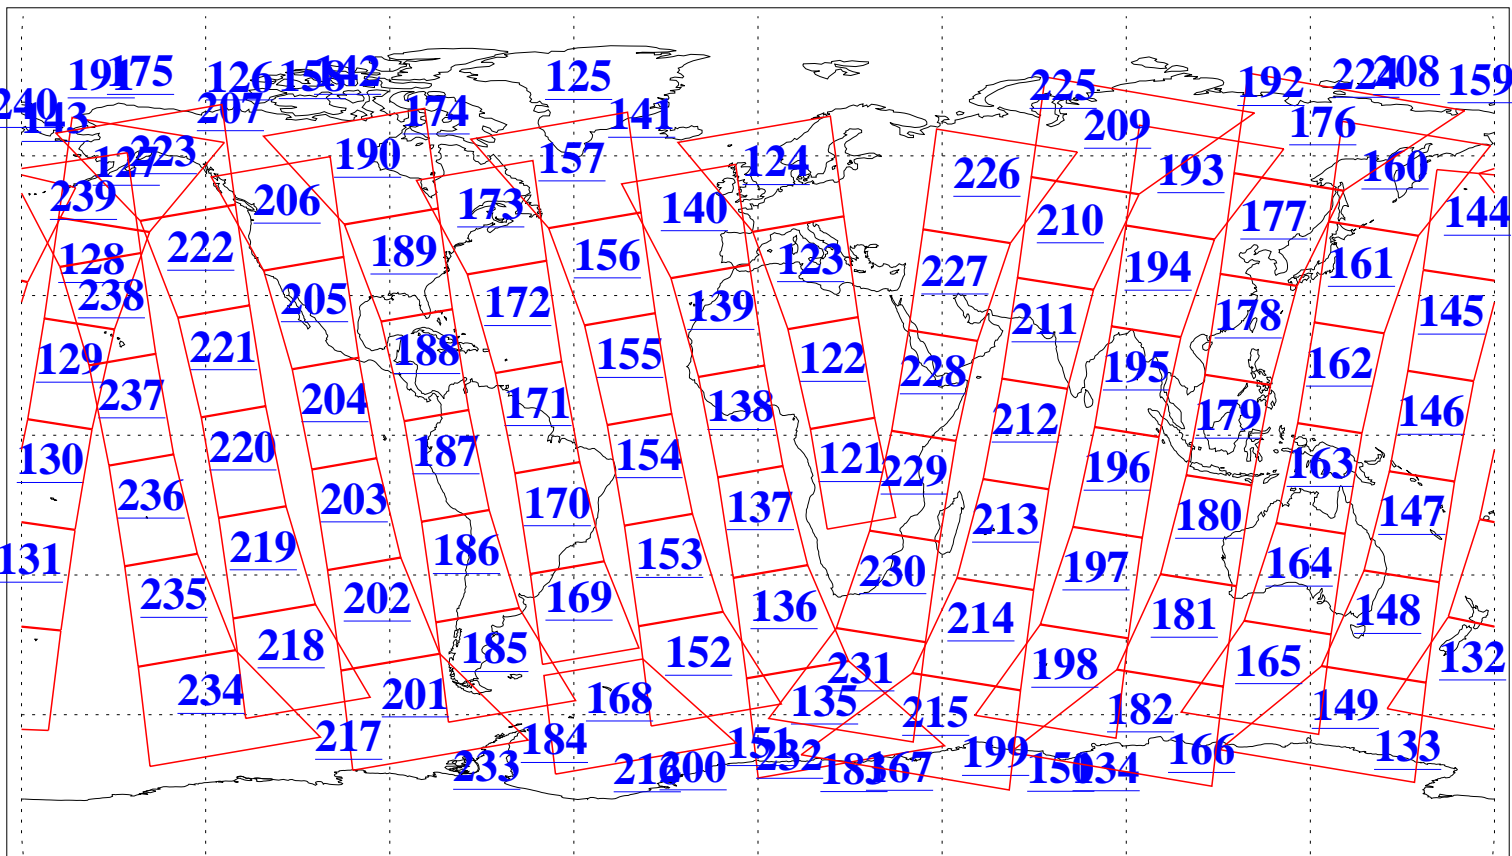

L1B Availability
AMSU Granules: 240
HSB Granules: 0
AIRS Granules: 240

24 Aug 2019
DoY 236
Aqua Day 6321
Granules: 1 to 120

Granules: 121 to 240

Legend: AMSU Available, HSB Available, AIRS Available

L1B Availability
AMSU Granules: 240
HSB Granules: 0
AIRS Granules: 240

24 Aug 2019
DoY 236
Aqua Day 6321

Ascending Granules

Descending Granules

Legend: AMSU Available, HSB Available, AIRS Available

L1B Availability
 AMSU Granules: 240
 HSB Granules: 0
 AIRS Granules: 240

24 Aug 2019
 DoY 236
 Aqua Day 6321

Northern Hemisphere Granules

Southern Hemisphere Granules

Legend: AMSU Available, HSB Available, AIRS Available