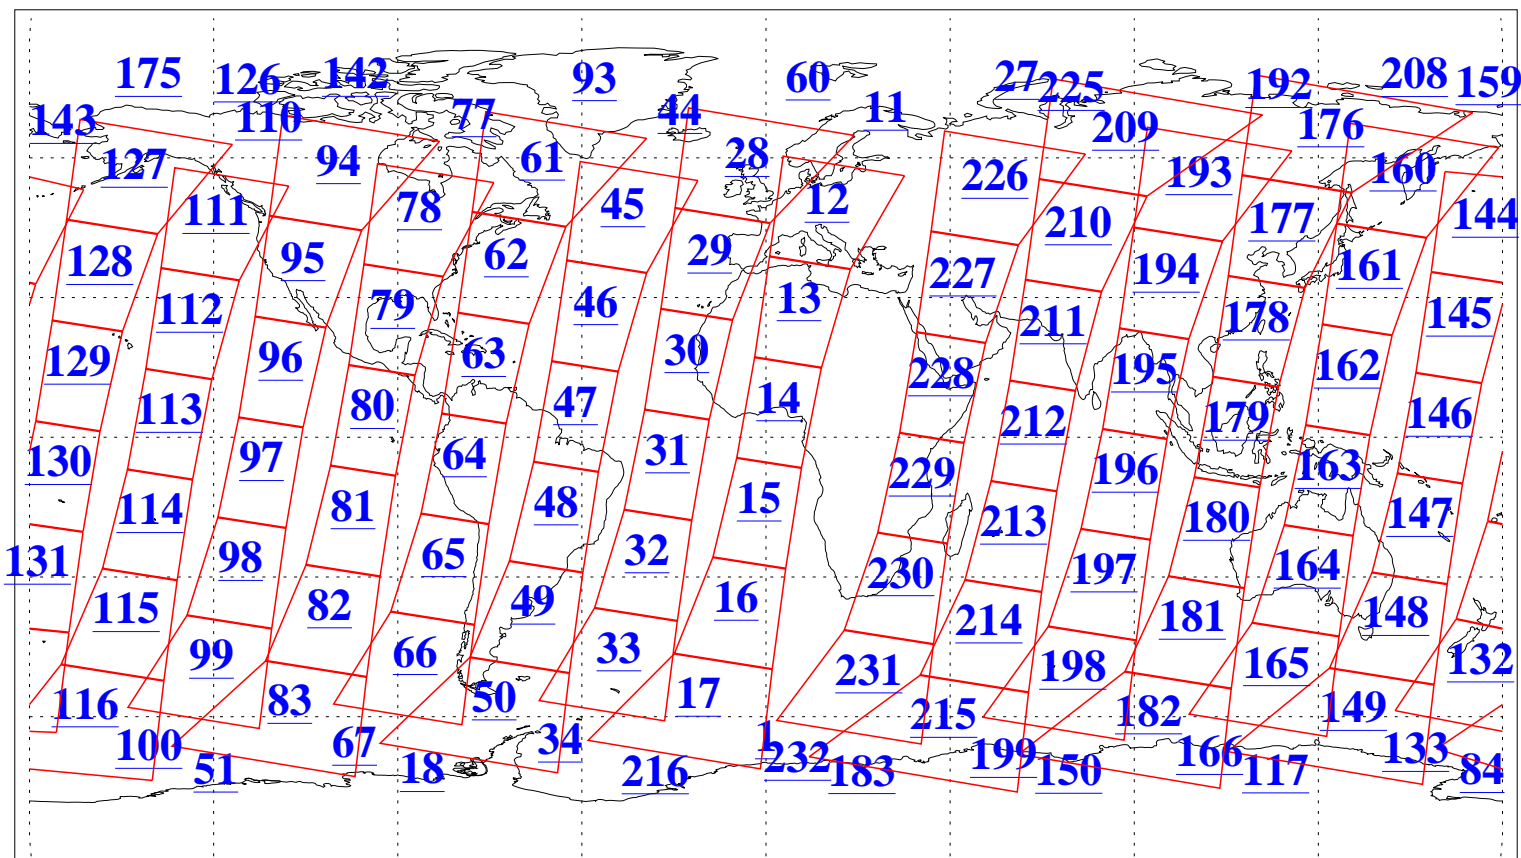

L1B Availability
AMSU Granules: 240
HSB Granules: 0
AIRS Granules: 240

24 Aug 2019
DoY 236
Aqua Day 6321
Granules: 1 to 120

Granules: 121 to 240

Legend: AMSU Available, HSB Available, AIRS Available

L1B Availability
AMSU Granules: 240
HSB Granules: 0
AIRS Granules: 240

24 Aug 2019
DoY 236
Aqua Day 6321

Ascending Granules

Descending Granules

Legend: AMSU Available, HSB Available, AIRS Available

L1B Availability
 AMSU Granules: 240
 HSB Granules: 0
 AIRS Granules: 240

24 Aug 2019
 DoY 236
 Aqua Day 6321

Northern Hemisphere Granules

Southern Hemisphere Granules

Legend: AMSU Available, HSB Available, AIRS Available