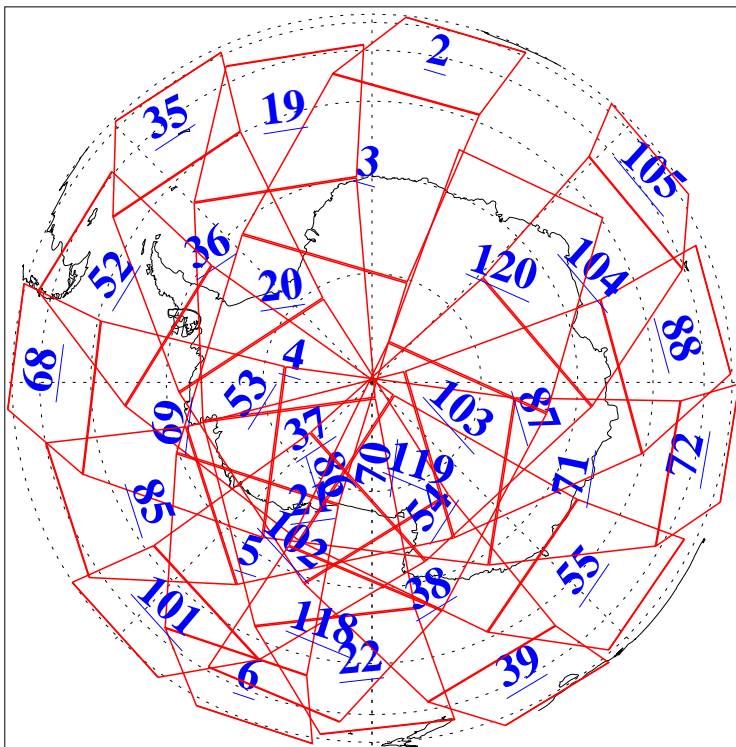

22 Aug 2019
DoY 234
Aqua Day 6319
Ascending Granules

Descending Granules

Legend: AMSU Available, HSB Available, AIRS Available

L1B Availability
AMSU Granules: 240
HSB Granules: 0
AIRS Granules: 240

22 Aug 2019
DoY 234
Aqua Day 6319

Northern Hemisphere Granules

Southern Hemisphere Granules

Legend: AMSU Available, HSB Available, AIRS Available