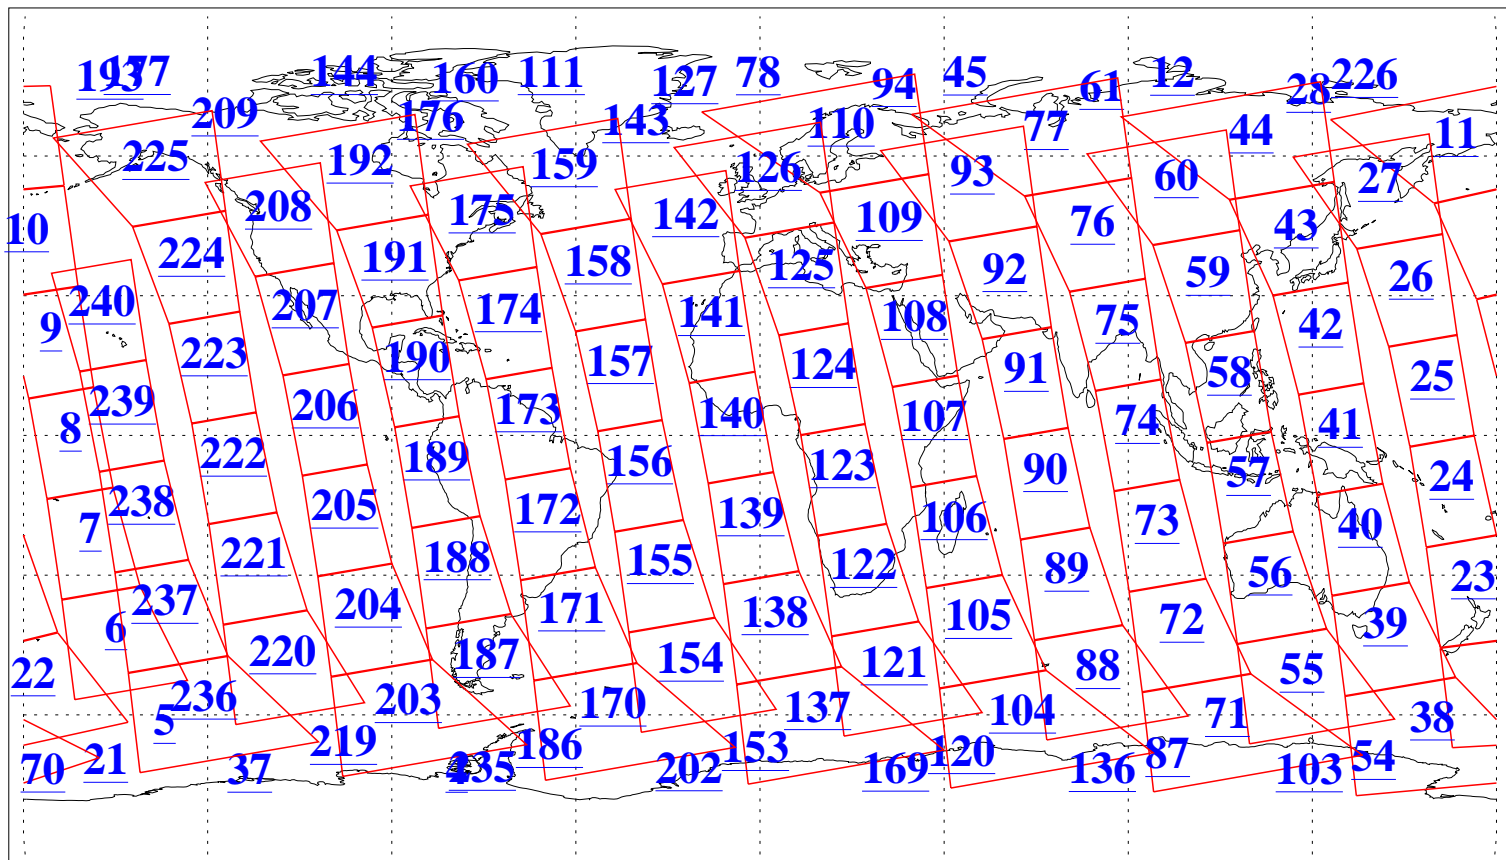

L1B Availability
AMSU Granules: 240
HSB Granules: 0
AIRS Granules: 240

22 Aug 2019
DoY 234
Aqua Day 6319
Granules: 1 to 120

Granules: 121 to 240

Legend: AMSU Available, HSB Available, AIRS Available

L1B Availability
AMSU Granules: 240
HSB Granules: 0
AIRS Granules: 240

22 Aug 2019
DoY 234
Aqua Day 6319
Ascending Granules

Descending Granules

Legend: AMSU Available, HSB Available, AIRS Available

L1B Availability
AMSU Granules: 240
HSB Granules: 0
AIRS Granules: 240

22 Aug 2019
DoY 234
Aqua Day 6319

Northern Hemisphere Granules

Southern Hemisphere Granules

Legend: AMSU Available, HSB Available, AIRS Available