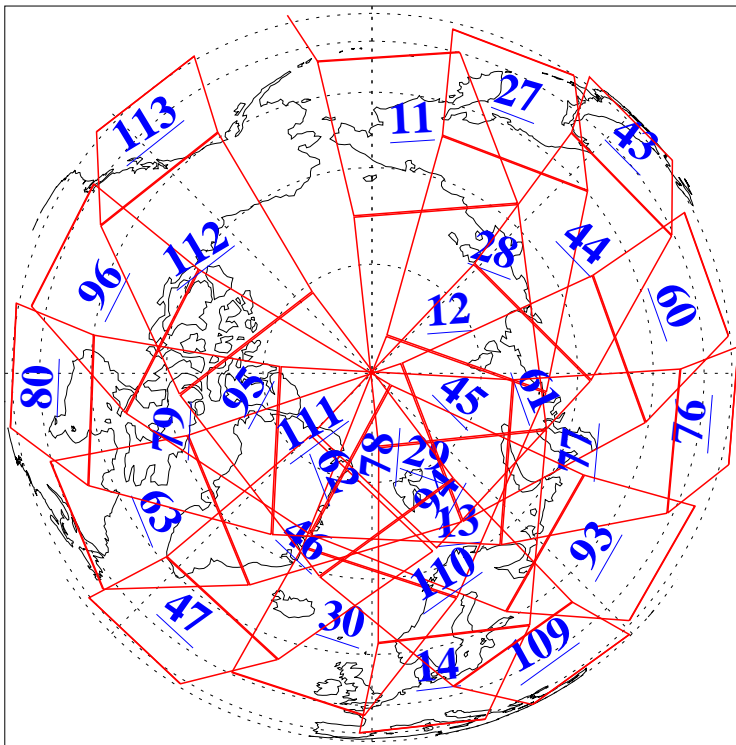

L1B Availability
AMSU Granules: 240
HSB Granules: 0
AIRS Granules: 240

22 Aug 2019
DoY 234
Aqua Day 6319
Granules: 1 to 120

Granules: 121 to 240

Legend: AMSU Available, HSB Available, AIRS Available

L1B Availability
AMSU Granules: 240
HSB Granules: 0
AIRS Granules: 240

22 Aug 2019
DoY 234
Aqua Day 6319
Ascending Granules

Descending Granules

Legend: AMSU Available, HSB Available, AIRS Available

L1B Availability
AMSU Granules: 240
HSB Granules: 0
AIRS Granules: 240

22 Aug 2019
DoY 234
Aqua Day 6319

Northern Hemisphere Granules

Southern Hemisphere Granules

Legend: AMSU Available, HSB Available, AIRS Available