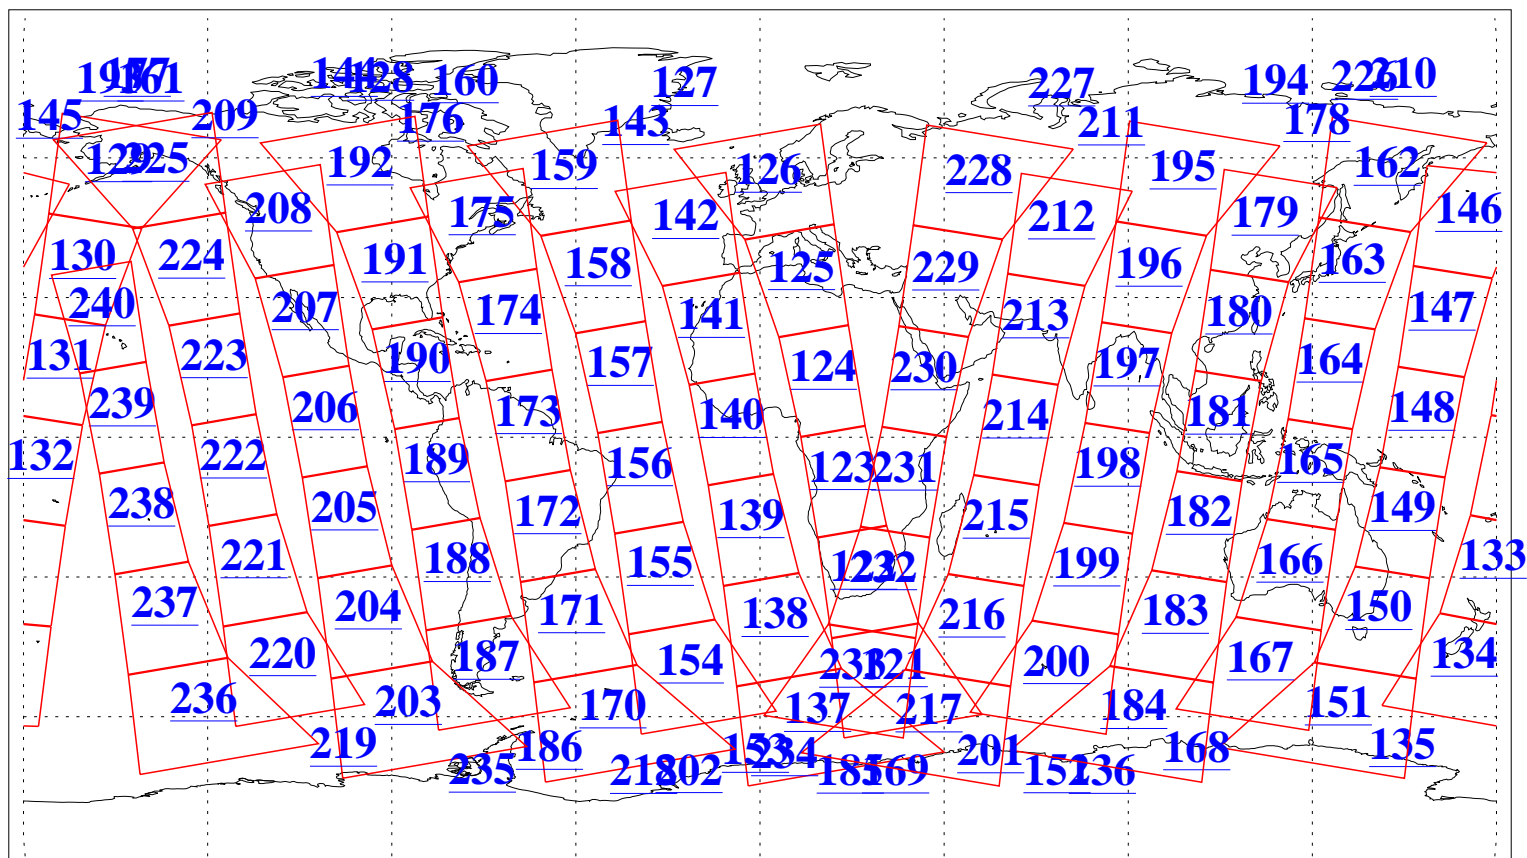

L1B Availability
AMSU Granules: 240
HSB Granules: 0
AIRS Granules: 240

22 Aug 2019
DoY 234
Aqua Day 6319
Granules: 1 to 120

Granules: 121 to 240

Legend: AMSU Available, HSB Available, AIRS Available

L1B Availability
AMSU Granules: 240
HSB Granules: 0
AIRS Granules: 240

22 Aug 2019
DoY 234
Aqua Day 6319
Ascending Granules

Descending Granules

Legend: AMSU Available, HSB Available, AIRS Available

L1B Availability
AMSU Granules: 240
HSB Granules: 0
AIRS Granules: 240

22 Aug 2019
DoY 234
Aqua Day 6319

Northern Hemisphere Granules

Southern Hemisphere Granules

Legend: AMSU Available, HSB Available, AIRS Available