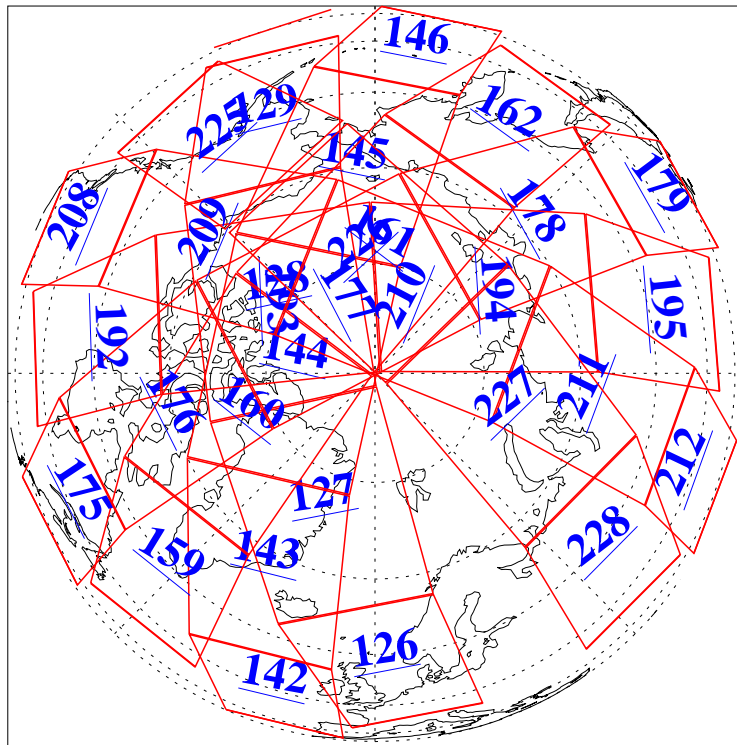

22 Aug 2019
DoY 234
Aqua Day 6319
Ascending Granules

Descending Granules

Legend: AMSU Available, HSB Available, AIRS Available

L1B Availability
AMSU Granules: 240
HSB Granules: 0
AIRS Granules: 240

22 Aug 2019
DoY 234
Aqua Day 6319

Northern Hemisphere Granules

Southern Hemisphere Granules

Legend: AMSU Available, HSB Available, AIRS Available