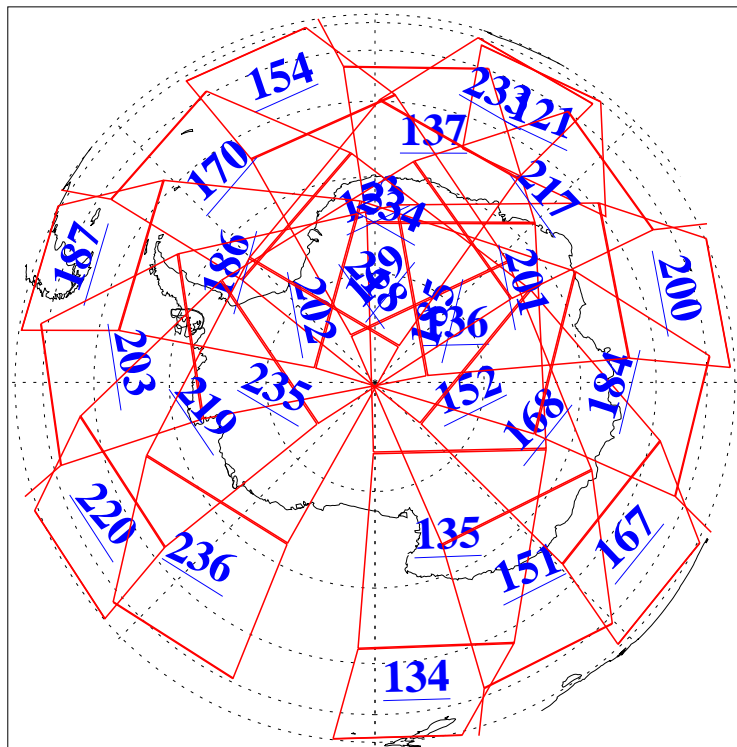

L1B Availability
AMSU Granules: 240
HSB Granules: 0
AIRS Granules: 240

22 Aug 2019
DoY 234
Aqua Day 6319
Granules: 1 to 120

Granules: 121 to 240

Legend: AMSU Available, HSB Available, AIRS Available

L1B Availability
AMSU Granules: 240
HSB Granules: 0
AIRS Granules: 240

22 Aug 2019
DoY 234
Aqua Day 6319
Ascending Granules

Descending Granules

Legend: AMSU Available, HSB Available, AIRS Available

L1B Availability
AMSU Granules: 240
HSB Granules: 0
AIRS Granules: 240

22 Aug 2019
DoY 234
Aqua Day 6319

Northern Hemisphere Granules

Southern Hemisphere Granules

Legend: AMSU Available, HSB Available, AIRS Available