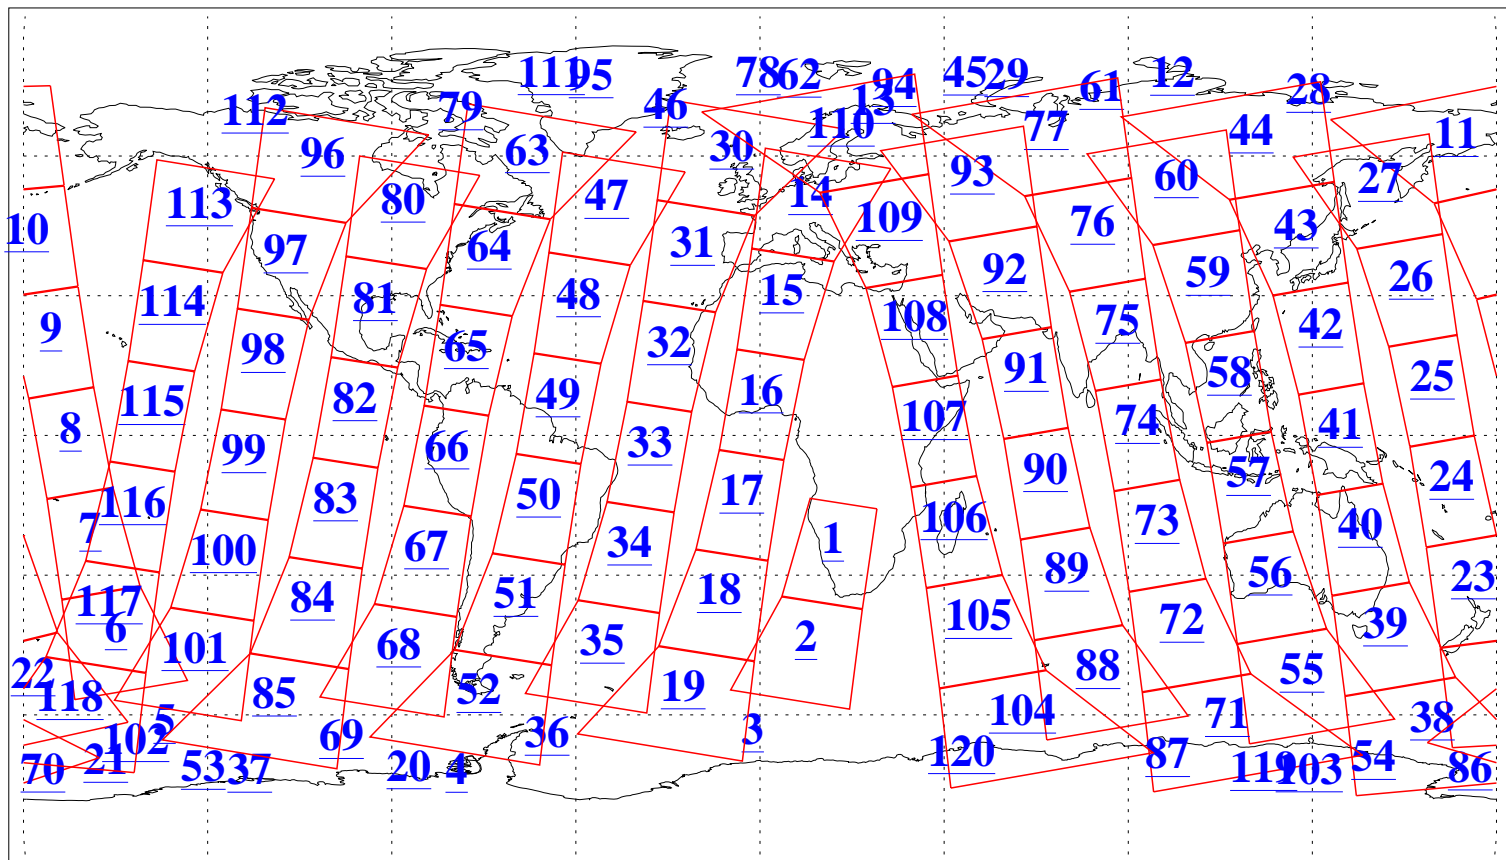

L1B Availability
AMSU Granules: 240
HSB Granules: 0
AIRS Granules: 240

22 Aug 2019
DoY 234
Aqua Day 6319
Granules: 1 to 120

Granules: 121 to 240

Legend: AMSU Available, HSB Available, AIRS Available

L1B Availability
AMSU Granules: 240
HSB Granules: 0
AIRS Granules: 240

22 Aug 2019
DoY 234
Aqua Day 6319
Ascending Granules

Descending Granules

Legend: AMSU Available, HSB Available, AIRS Available

L1B Availability
AMSU Granules: 240
HSB Granules: 0
AIRS Granules: 240

22 Aug 2019
DoY 234
Aqua Day 6319

Northern Hemisphere Granules

Southern Hemisphere Granules

Legend: AMSU Available, HSB Available, AIRS Available