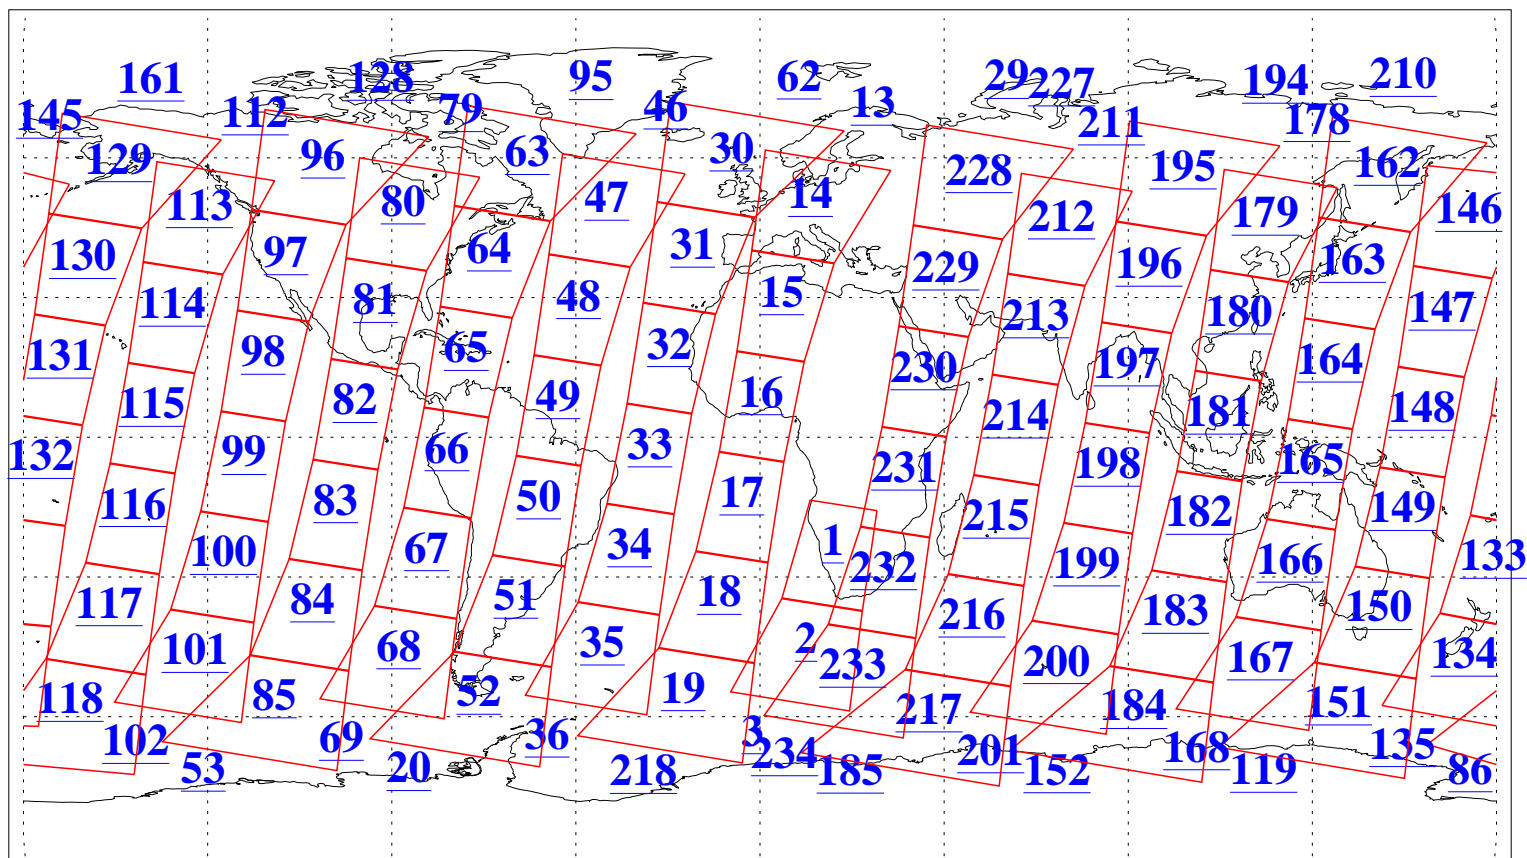

L1B Availability
AMSU Granules: 240
HSB Granules: 0
AIRS Granules: 240

22 Aug 2019
DoY 234
Aqua Day 6319
Granules: 1 to 120

Granules: 121 to 240

Legend: AMSU Available, HSB Available, AIRS Available

L1B Availability
AMSU Granules: 240
HSB Granules: 0
AIRS Granules: 240

22 Aug 2019
DoY 234
Aqua Day 6319
Ascending Granules

Descending Granules

Legend: AMSU Available, HSB Available, AIRS Available

L1B Availability
AMSU Granules: 240
HSB Granules: 0
AIRS Granules: 240

22 Aug 2019
DoY 234
Aqua Day 6319

Northern Hemisphere Granules

Southern Hemisphere Granules

Legend: AMSU Available, HSB Available, AIRS Available