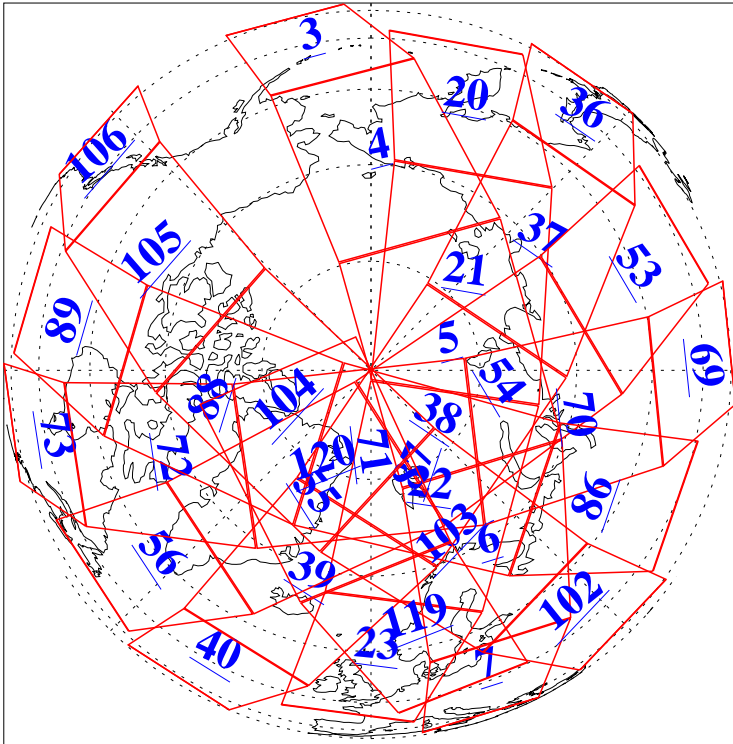

L1B Availability
AMSU Granules: 240
HSB Granules: 0
AIRS Granules: 240

21 Aug 2019
DoY 233
Aqua Day 6318
Granules: 1 to 120

Granules: 121 to 240

Legend: AMSU Available, HSB Available, AIRS Available

L1B Availability
AMSU Granules: 240
HSB Granules: 0
AIRS Granules: 240

21 Aug 2019
DoY 233
Aqua Day 6318
Ascending Granules

Descending Granules

Legend: AMSU Available, HSB Available, AIRS Available

L1B Availability
 AMSU Granules: 240
 HSB Granules: 0
 AIRS Granules: 240

21 Aug 2019
 DoY 233
 Aqua Day 6318

Northern Hemisphere Granules

Southern Hemisphere Granules

Legend: AMSU Available, HSB Available, AIRS Available