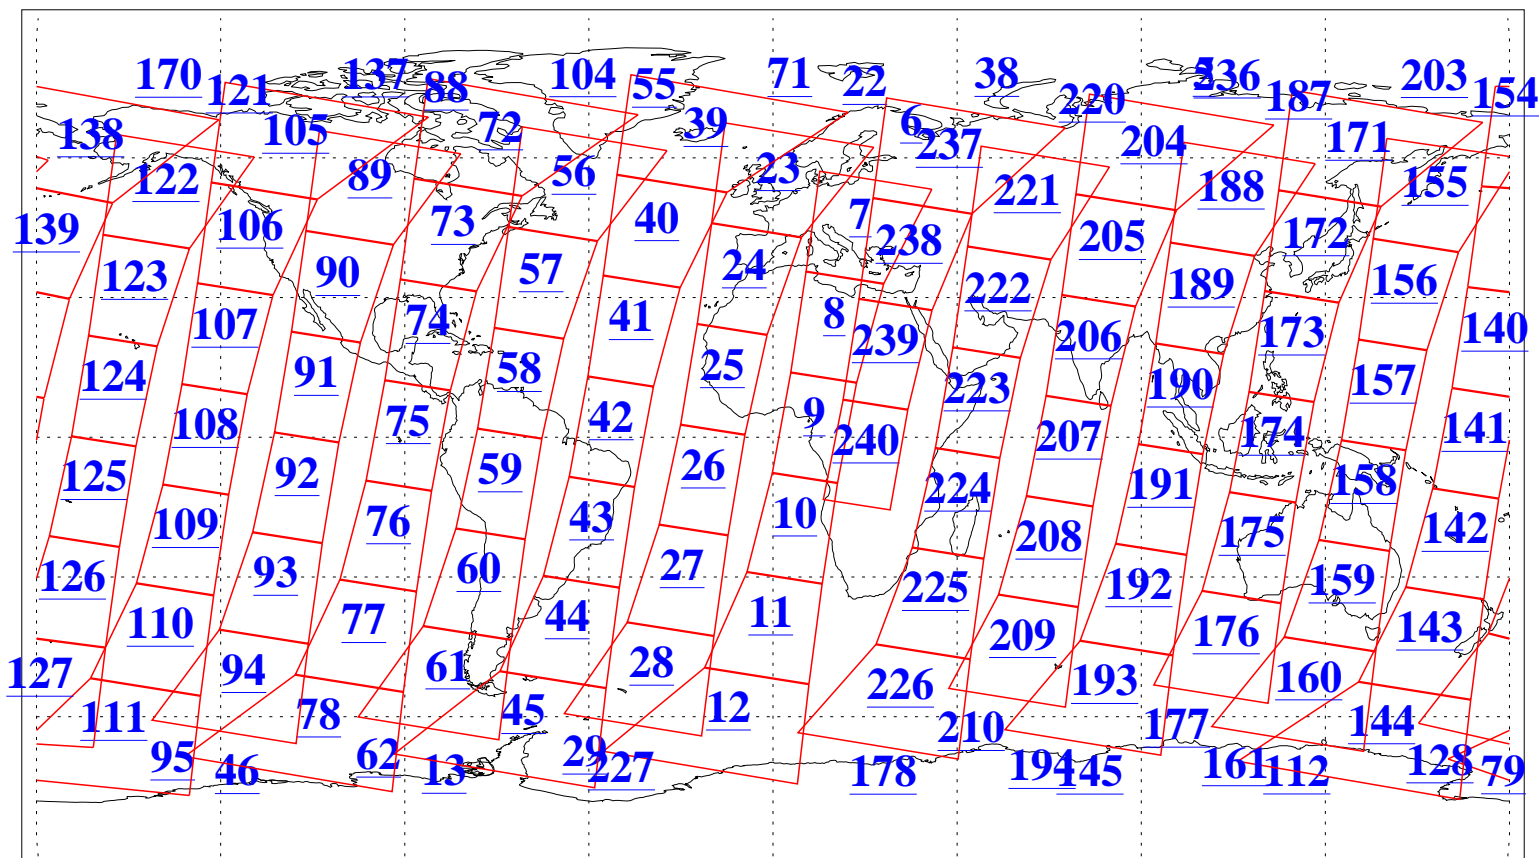

L1B Availability
AMSU Granules: 240
HSB Granules: 0
AIRS Granules: 240

21 Aug 2019
DoY 233
Aqua Day 6318
Granules: 1 to 120

Granules: 121 to 240

Legend: AMSU Available, HSB Available, AIRS Available

L1B Availability
AMSU Granules: 240
HSB Granules: 0
AIRS Granules: 240

21 Aug 2019
DoY 233
Aqua Day 6318
Ascending Granules

Descending Granules

Legend: AMSU Available, HSB Available, AIRS Available

L1B Availability
 AMSU Granules: 240
 HSB Granules: 0
 AIRS Granules: 240

21 Aug 2019
 DoY 233
 Aqua Day 6318

Northern Hemisphere Granules

Southern Hemisphere Granules

Legend: AMSU Available, HSB Available, AIRS Available