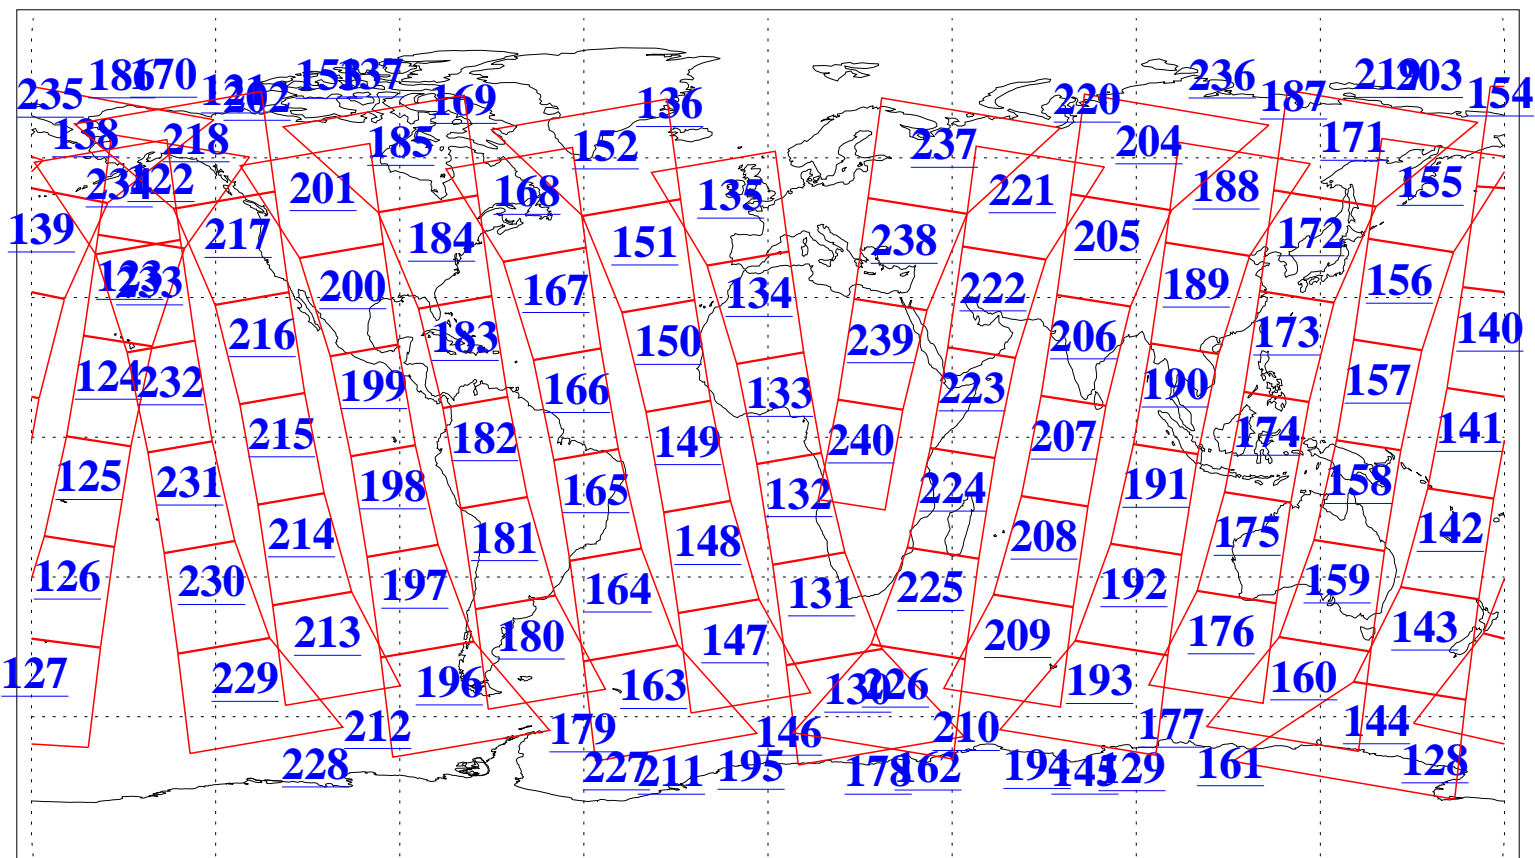

L1B Availability
AMSU Granules: 240
HSB Granules: 0
AIRS Granules: 240

21 Aug 2019
DoY 233
Aqua Day 6318
Granules: 1 to 120

Granules: 121 to 240

Legend: AMSU Available, HSB Available, AIRS Available

L1B Availability
AMSU Granules: 240
HSB Granules: 0
AIRS Granules: 240

21 Aug 2019
DoY 233
Aqua Day 6318
Ascending Granules

Descending Granules

Legend: AMSU Available, HSB Available, AIRS Available

L1B Availability
 AMSU Granules: 240
 HSB Granules: 0
 AIRS Granules: 240

21 Aug 2019
 DoY 233
 Aqua Day 6318

Northern Hemisphere Granules

Southern Hemisphere Granules

Legend: AMSU Available, HSB Available, AIRS Available