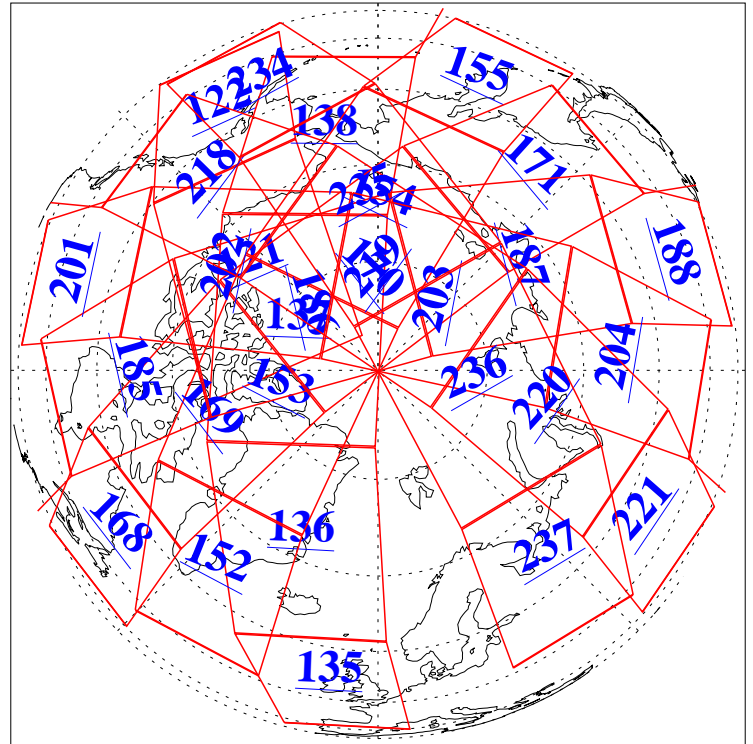

21 Aug 2019
DoY 233
Aqua Day 6318
Ascending Granules

Descending Granules

Legend: AMSU Available, HSB Available, AIRS Available

L1B Availability
 AMSU Granules: 240
 HSB Granules: 0
 AIRS Granules: 240

21 Aug 2019
 DoY 233
 Aqua Day 6318

Northern Hemisphere Granules

Southern Hemisphere Granules

Legend: AMSU Available, HSB Available, AIRS Available