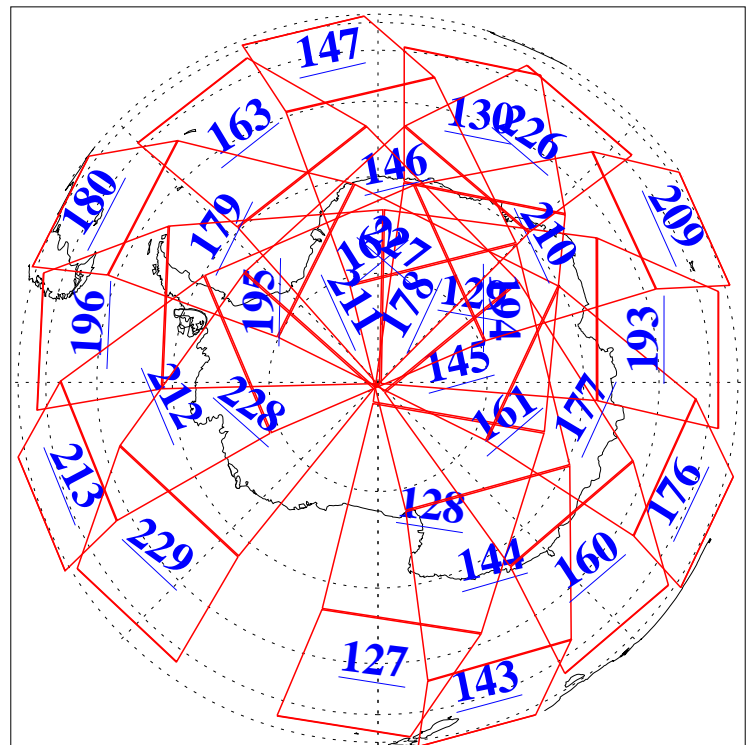

21 Aug 2019
DoY 233
Aqua Day 6318
Ascending Granules

Descending Granules

Legend: AMSU Available, HSB Available, AIRS Available

L1B Availability
 AMSU Granules: 240
 HSB Granules: 0
 AIRS Granules: 240

21 Aug 2019
 DoY 233
 Aqua Day 6318

Northern Hemisphere Granules

Southern Hemisphere Granules

Legend: AMSU Available, HSB Available, AIRS Available