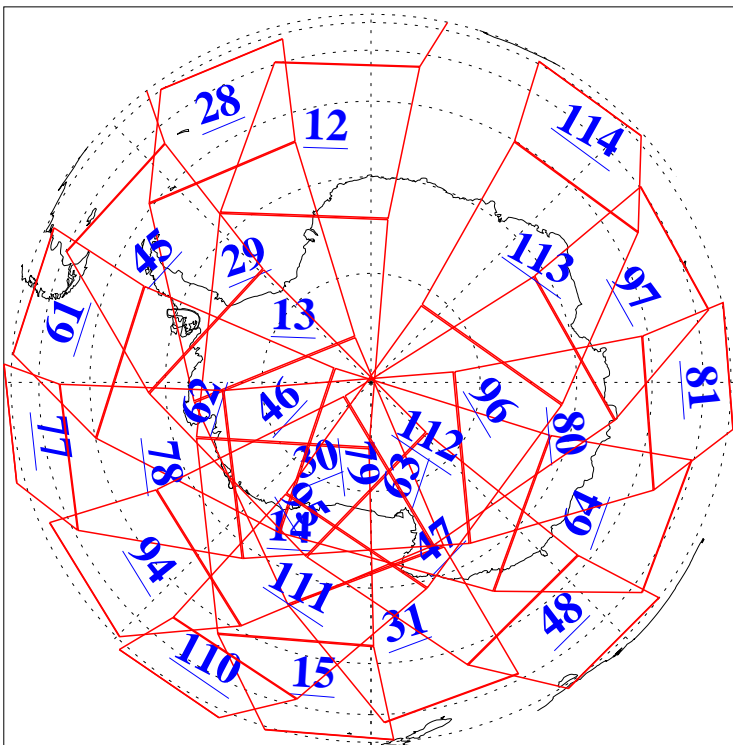

L1B Availability
AMSU Granules: 240
HSB Granules: 0
AIRS Granules: 240

21 Aug 2019
DoY 233
Aqua Day 6318
Granules: 1 to 120

Granules: 121 to 240

Legend: AMSU Available, HSB Available, AIRS Available

L1B Availability
AMSU Granules: 240
HSB Granules: 0
AIRS Granules: 240

21 Aug 2019
DoY 233
Aqua Day 6318
Ascending Granules

Descending Granules

Legend: AMSU Available, HSB Available, AIRS Available

L1B Availability
 AMSU Granules: 240
 HSB Granules: 0
 AIRS Granules: 240

21 Aug 2019
 DoY 233
 Aqua Day 6318

Northern Hemisphere Granules

Southern Hemisphere Granules

Legend: AMSU Available, HSB Available, AIRS Available