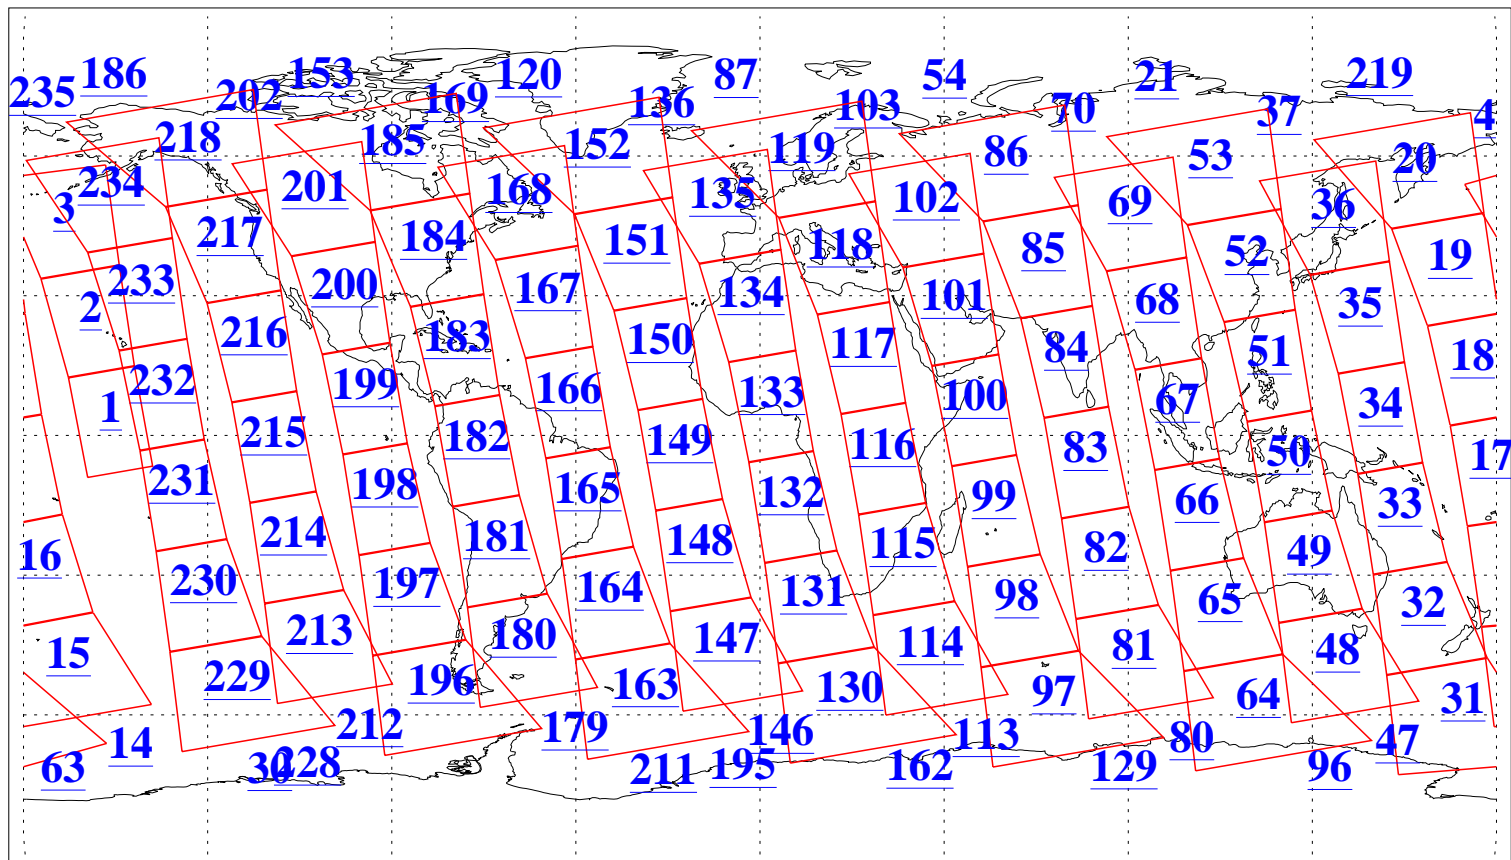

L1B Availability
AMSU Granules: 240
HSB Granules: 0
AIRS Granules: 240

21 Aug 2019
DoY 233
Aqua Day 6318
Granules: 1 to 120

Granules: 121 to 240

Legend: AMSU Available, HSB Available, AIRS Available

L1B Availability
AMSU Granules: 240
HSB Granules: 0
AIRS Granules: 240

21 Aug 2019
DoY 233
Aqua Day 6318
Ascending Granules

Descending Granules

Legend: AMSU Available, HSB Available, AIRS Available

L1B Availability
 AMSU Granules: 240
 HSB Granules: 0
 AIRS Granules: 240

21 Aug 2019
 DoY 233
 Aqua Day 6318

Northern Hemisphere Granules

Southern Hemisphere Granules

Legend: AMSU Available, HSB Available, AIRS Available