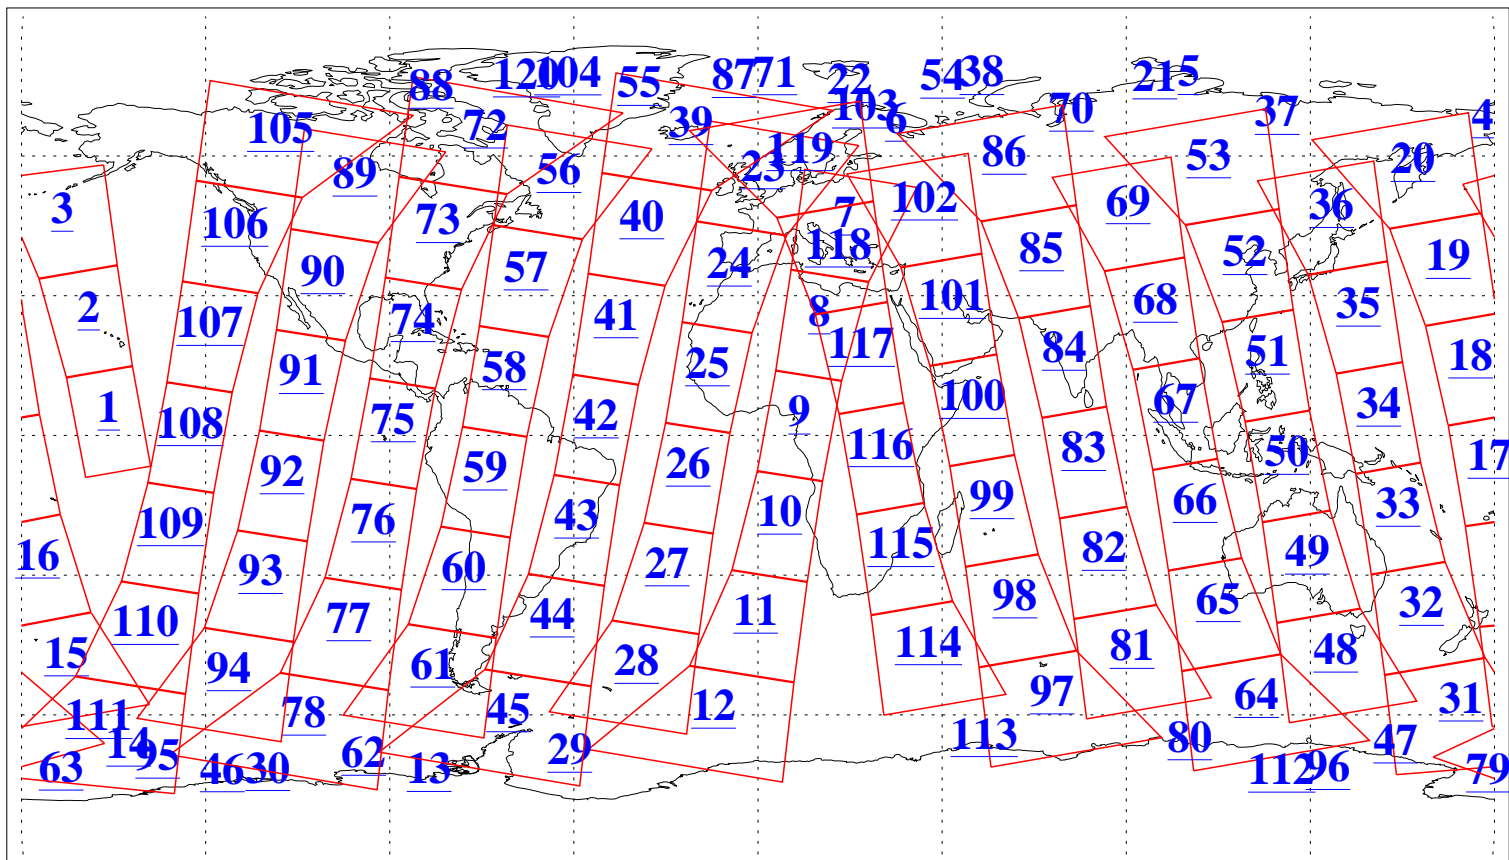

L1B Availability
AMSU Granules: 240
HSB Granules: 0
AIRS Granules: 240

21 Aug 2019
DoY 233
Aqua Day 6318
Granules: 1 to 120

Granules: 121 to 240

Legend: AMSU Available, HSB Available, AIRS Available

L1B Availability
AMSU Granules: 240
HSB Granules: 0
AIRS Granules: 240

21 Aug 2019
DoY 233
Aqua Day 6318
Ascending Granules

Descending Granules

Legend: AMSU Available, HSB Available, AIRS Available

L1B Availability
 AMSU Granules: 240
 HSB Granules: 0
 AIRS Granules: 240

21 Aug 2019
 DoY 233
 Aqua Day 6318

Northern Hemisphere Granules

Southern Hemisphere Granules

Legend: AMSU Available, HSB Available, AIRS Available