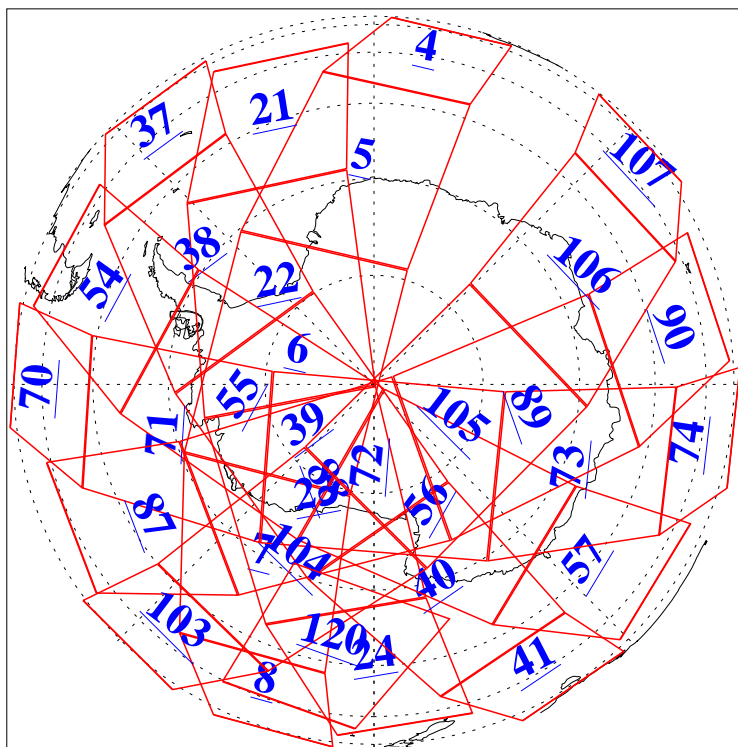

L1B Availability
AMSU Granules: 240
HSB Granules: 0
AIRS Granules: 240

20 Aug 2019
DoY 232
Aqua Day 6317
Granules: 1 to 120

Granules: 121 to 240

Legend: AMSU Available, HSB Available, AIRS Available

L1B Availability
AMSU Granules: 240
HSB Granules: 0
AIRS Granules: 240

20 Aug 2019
DoY 232
Aqua Day 6317
Ascending Granules

Descending Granules

Legend: AMSU Available, HSB Available, AIRS Available

L1B Availability
AMSU Granules: 240
HSB Granules: 0
AIRS Granules: 240

20 Aug 2019
DoY 232
Aqua Day 6317

Northern Hemisphere Granules

Southern Hemisphere Granules

Legend: AMSU Available, HSB Available, AIRS Available