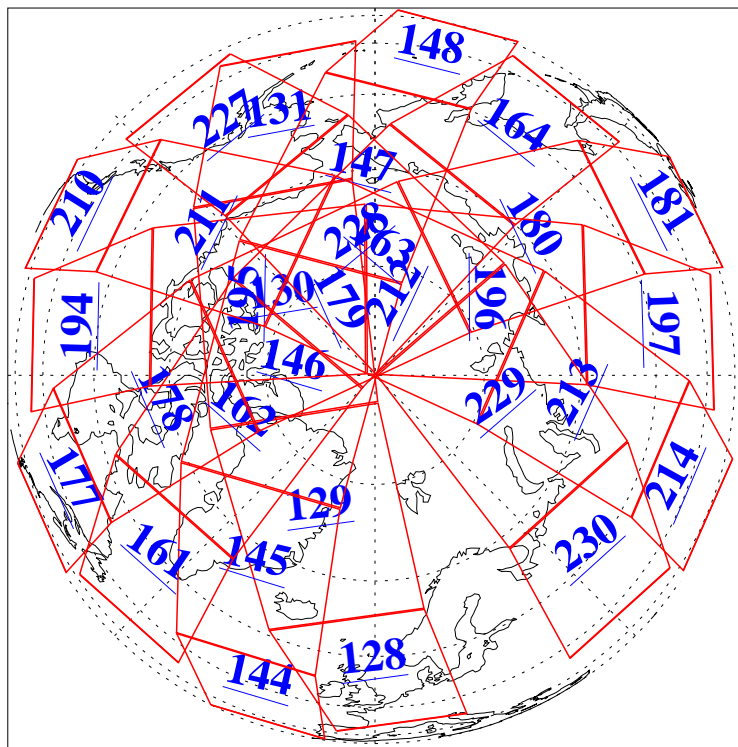

20 Aug 2019
DoY 232
Aqua Day 6317
Ascending Granules

Descending Granules

Legend: AMSU Available, HSB Available, AIRS Available

L1B Availability
AMSU Granules: 240
HSB Granules: 0
AIRS Granules: 240

20 Aug 2019
DoY 232
Aqua Day 6317

Northern Hemisphere Granules

Southern Hemisphere Granules

Legend: AMSU Available, HSB Available, AIRS Available