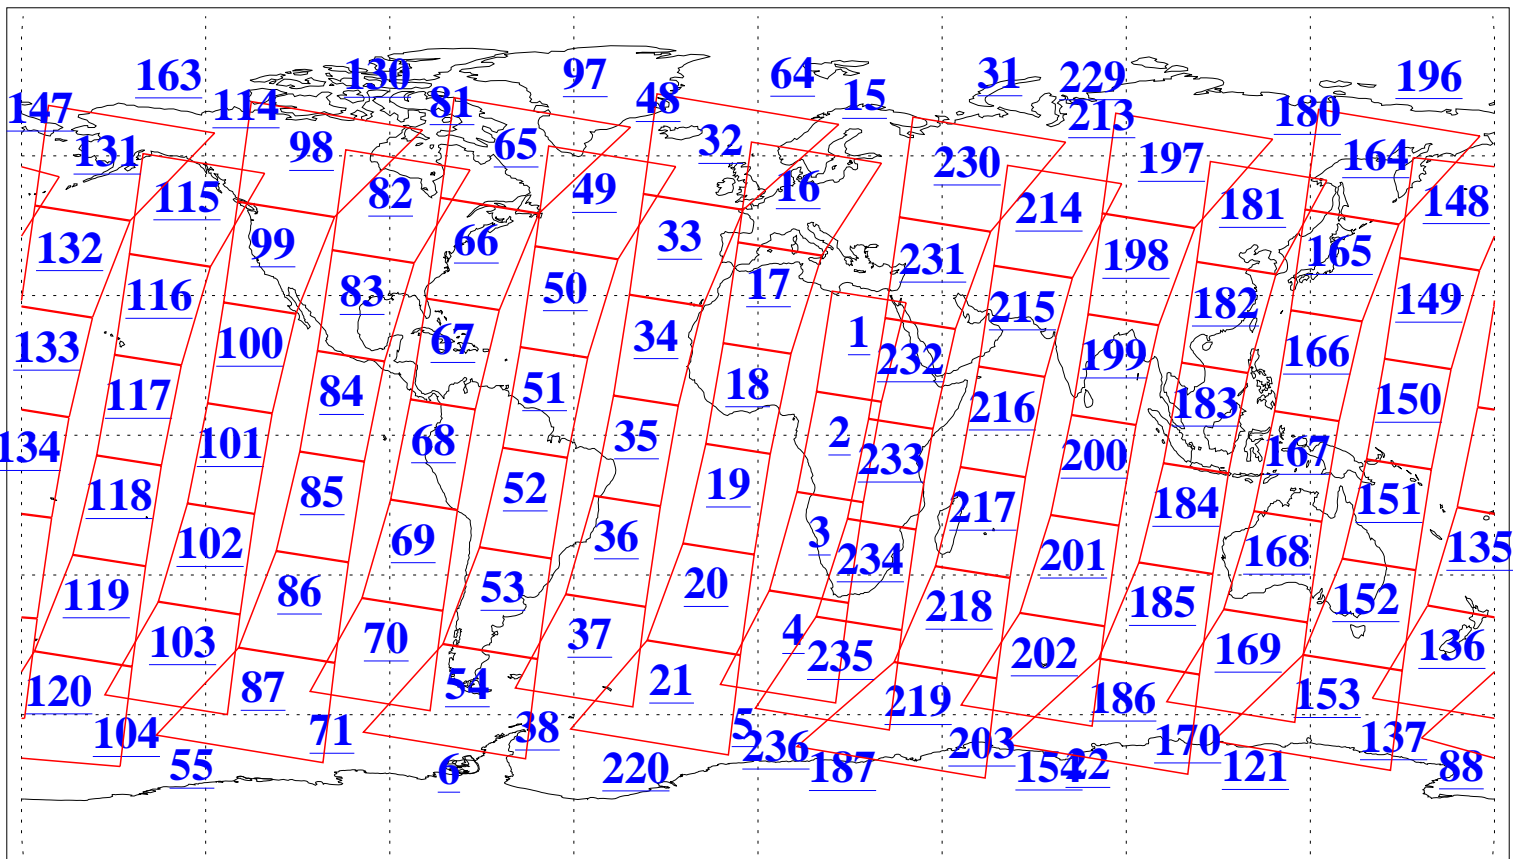

L1B Availability
AMSU Granules: 240
HSB Granules: 0
AIRS Granules: 240

20 Aug 2019
DoY 232
Aqua Day 6317
Granules: 1 to 120

Granules: 121 to 240

Legend: AMSU Available, HSB Available, AIRS Available

L1B Availability
AMSU Granules: 240
HSB Granules: 0
AIRS Granules: 240

20 Aug 2019
DoY 232
Aqua Day 6317
Ascending Granules

Descending Granules

Legend: AMSU Available, HSB Available, AIRS Available

L1B Availability
AMSU Granules: 240
HSB Granules: 0
AIRS Granules: 240

20 Aug 2019
DoY 232
Aqua Day 6317

Northern Hemisphere Granules

Southern Hemisphere Granules

Legend: AMSU Available, HSB Available, AIRS Available