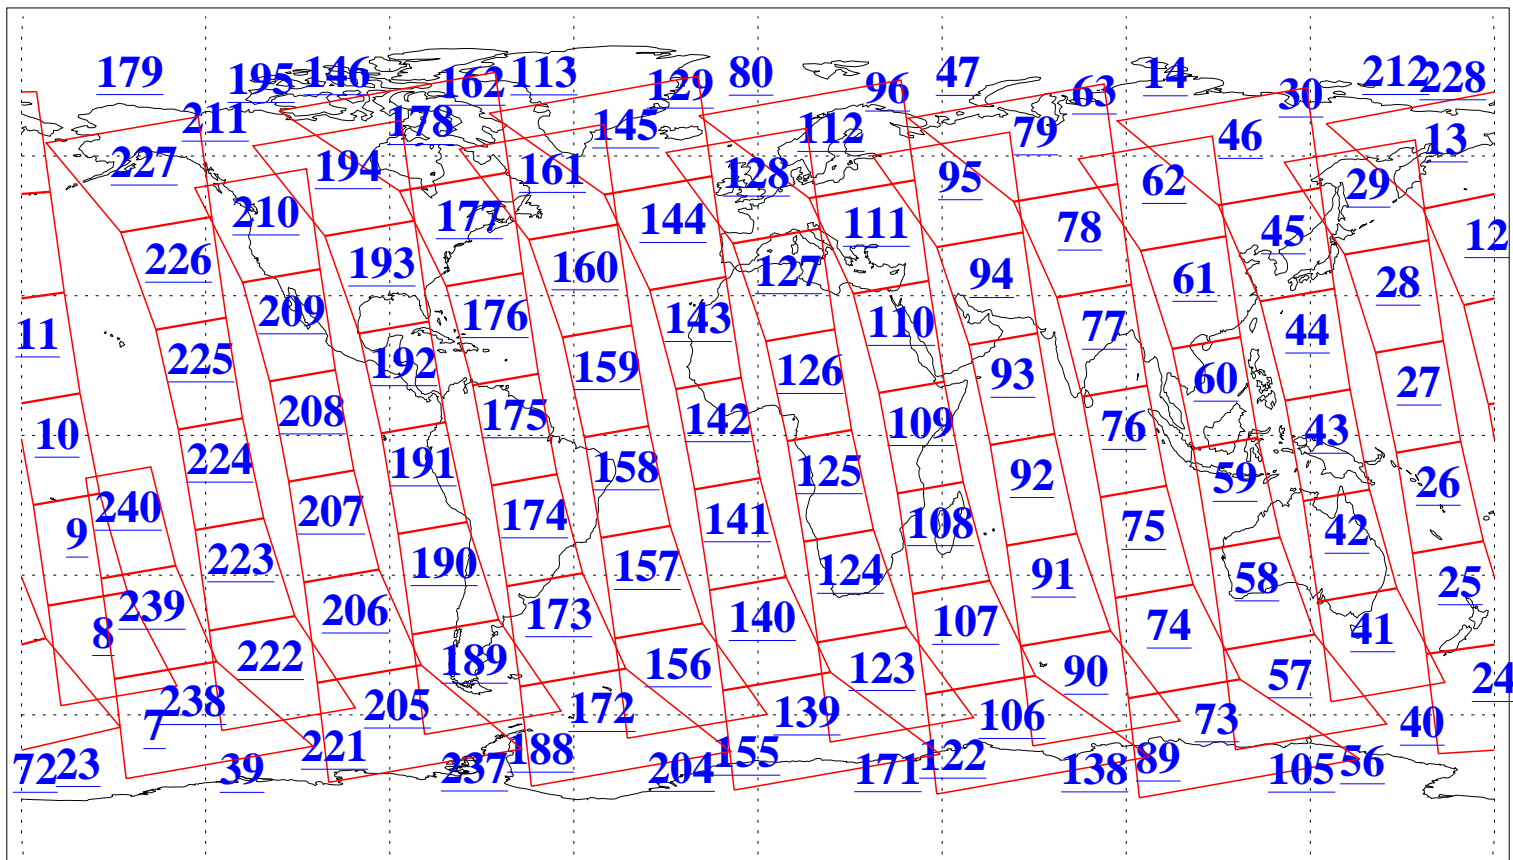

L1B Availability
AMSU Granules: 240
HSB Granules: 0
AIRS Granules: 240

20 Aug 2019
DoY 232
Aqua Day 6317
Granules: 1 to 120

Granules: 121 to 240

Legend: AMSU Available, HSB Available, AIRS Available

L1B Availability
AMSU Granules: 240
HSB Granules: 0
AIRS Granules: 240

20 Aug 2019
DoY 232
Aqua Day 6317
Ascending Granules

Descending Granules

Legend: AMSU Available, HSB Available, AIRS Available

L1B Availability
AMSU Granules: 240
HSB Granules: 0
AIRS Granules: 240

20 Aug 2019
DoY 232
Aqua Day 6317

Northern Hemisphere Granules

Southern Hemisphere Granules

Legend: AMSU Available, HSB Available, AIRS Available