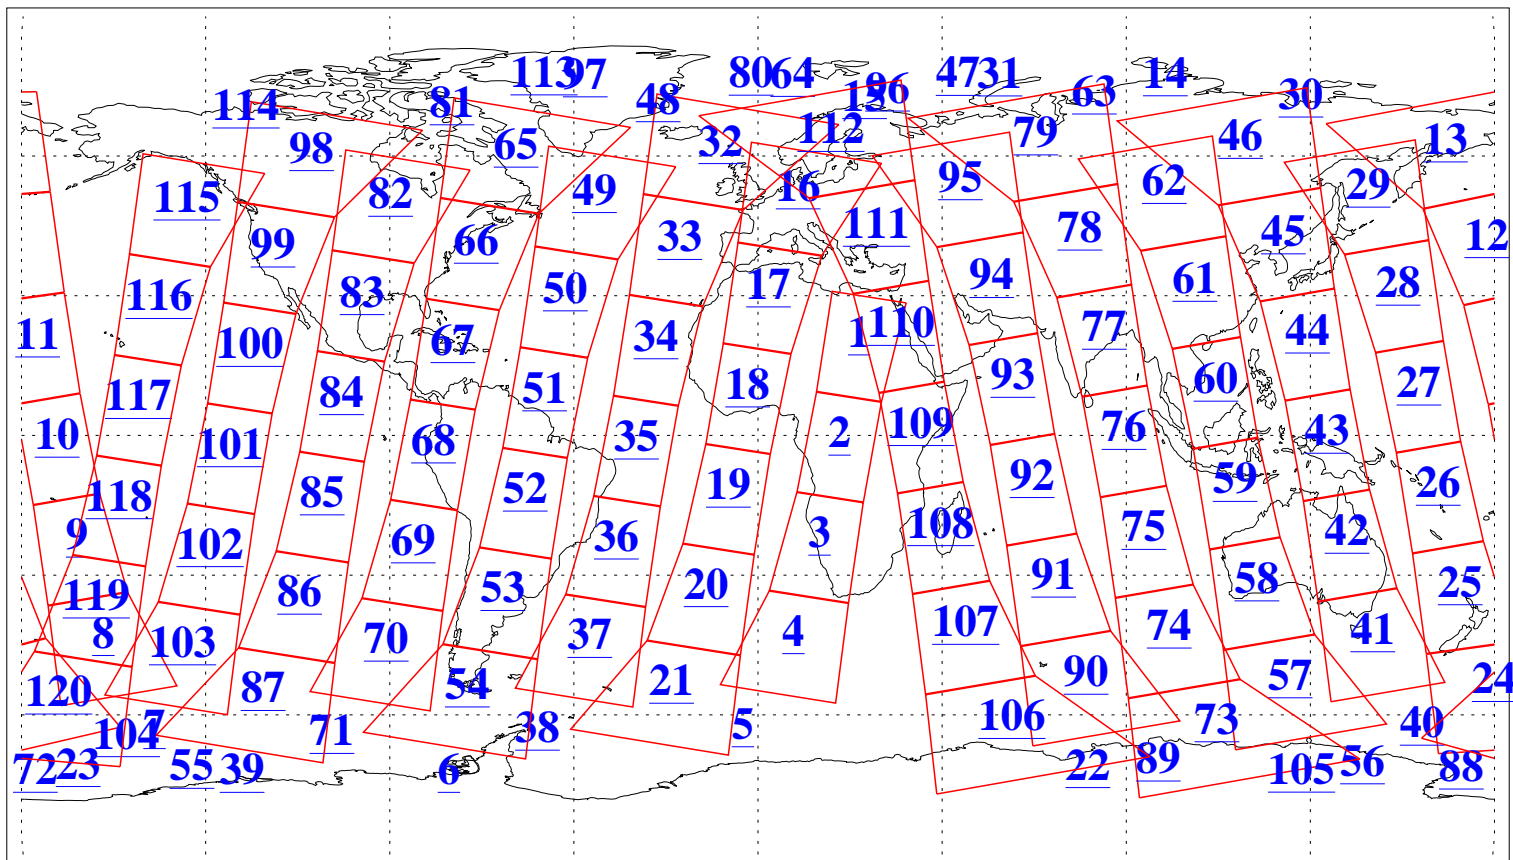

L1B Availability
AMSU Granules: 240
HSB Granules: 0
AIRS Granules: 240

20 Aug 2019
DoY 232
Aqua Day 6317
Granules: 1 to 120

Granules: 121 to 240

Legend: AMSU Available, HSB Available, AIRS Available

L1B Availability
AMSU Granules: 240
HSB Granules: 0
AIRS Granules: 240

20 Aug 2019
DoY 232
Aqua Day 6317
Ascending Granules

Descending Granules

Legend: AMSU Available, HSB Available, AIRS Available

L1B Availability
AMSU Granules: 240
HSB Granules: 0
AIRS Granules: 240

20 Aug 2019
DoY 232
Aqua Day 6317

Northern Hemisphere Granules

Southern Hemisphere Granules

Legend: AMSU Available, HSB Available, AIRS Available