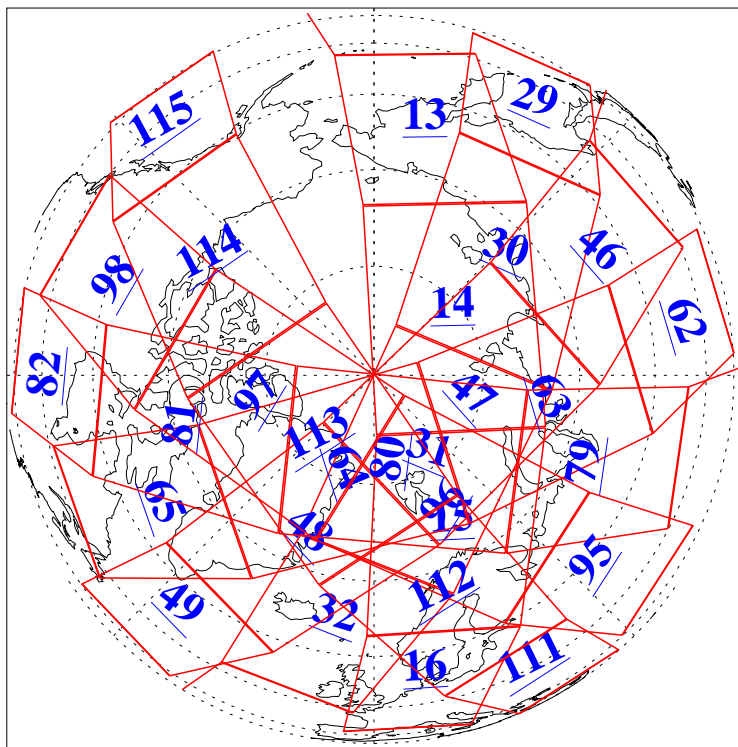

L1B Availability
AMSU Granules: 240
HSB Granules: 0
AIRS Granules: 240

20 Aug 2019
DoY 232
Aqua Day 6317
Granules: 1 to 120

Granules: 121 to 240

Legend: AMSU Available, HSB Available, AIRS Available

L1B Availability
AMSU Granules: 240
HSB Granules: 0
AIRS Granules: 240

20 Aug 2019
DoY 232
Aqua Day 6317
Ascending Granules

Descending Granules

Legend: AMSU Available, HSB Available, AIRS Available

L1B Availability
AMSU Granules: 240
HSB Granules: 0
AIRS Granules: 240

20 Aug 2019
DoY 232
Aqua Day 6317

Northern Hemisphere Granules

Southern Hemisphere Granules

Legend: AMSU Available, HSB Available, AIRS Available