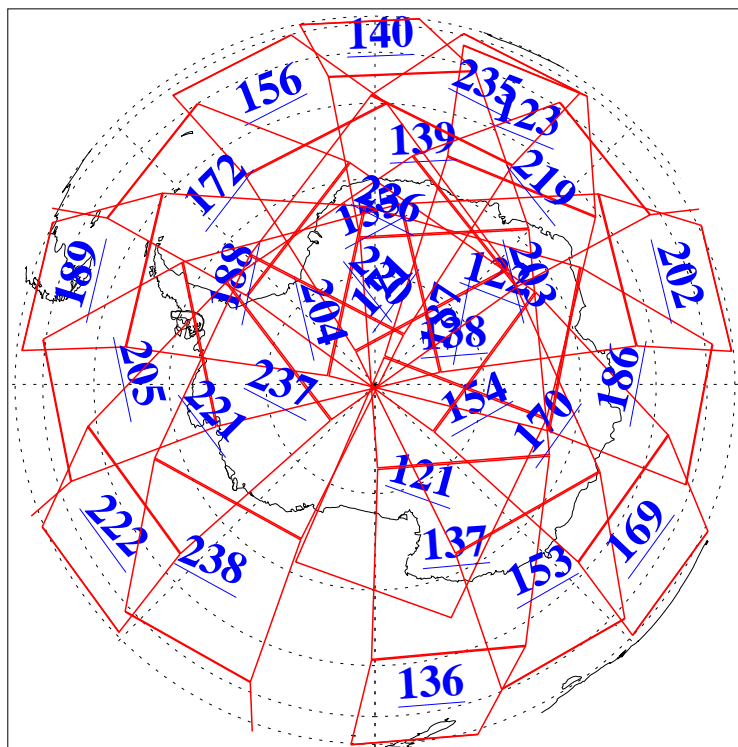

20 Aug 2019
DoY 232
Aqua Day 6317
Ascending Granules

Descending Granules

Legend: AMSU Available, HSB Available, AIRS Available

L1B Availability
AMSU Granules: 240
HSB Granules: 0
AIRS Granules: 240

20 Aug 2019
DoY 232
Aqua Day 6317

Northern Hemisphere Granules

Southern Hemisphere Granules

Legend: AMSU Available, HSB Available, AIRS Available