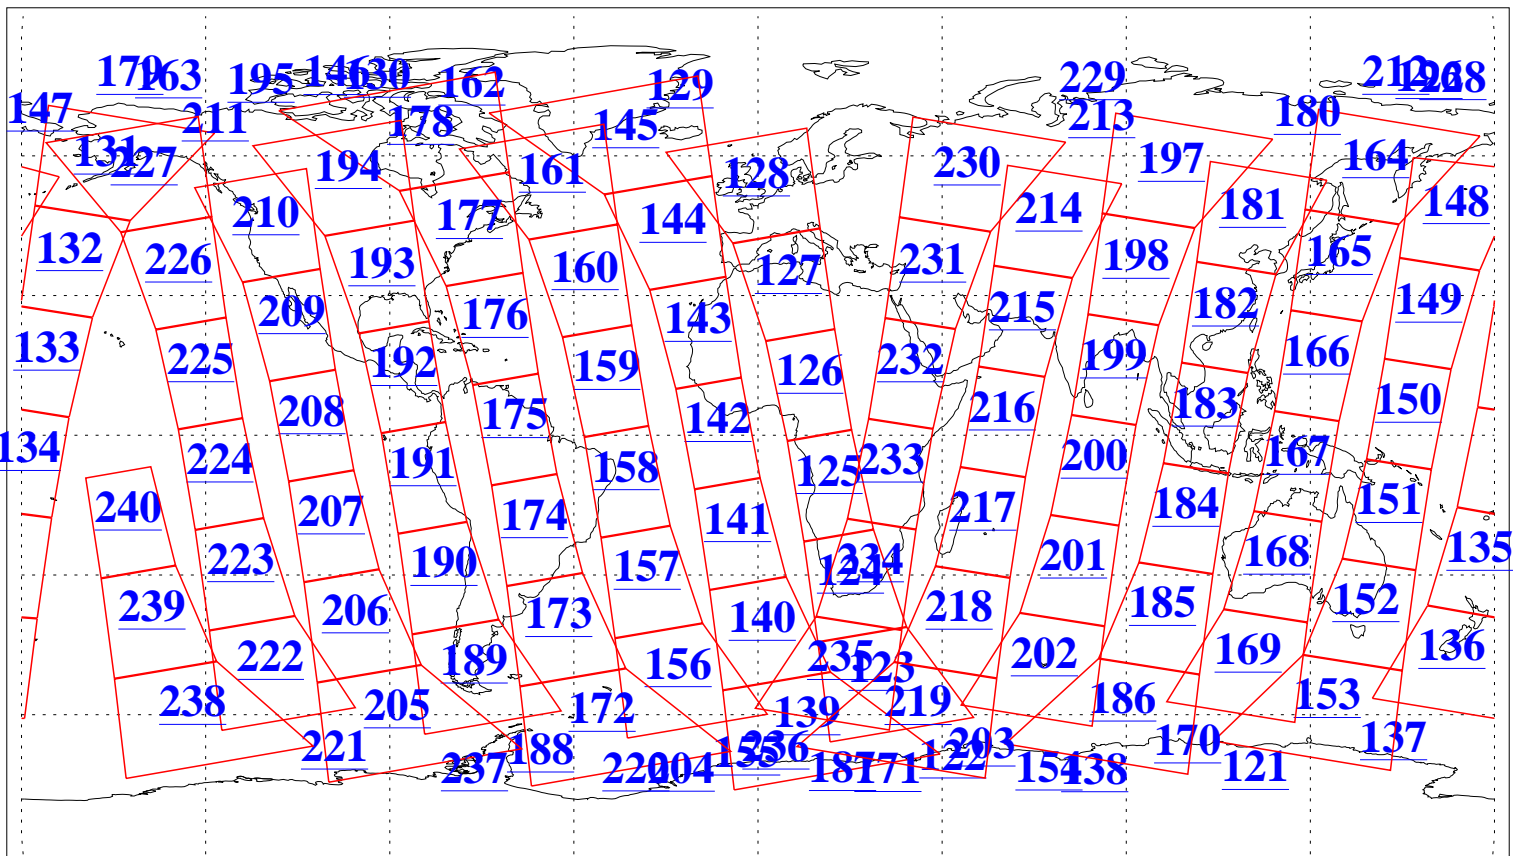

L1B Availability
AMSU Granules: 240
HSB Granules: 0
AIRS Granules: 240

20 Aug 2019
DoY 232
Aqua Day 6317
Granules: 1 to 120

Granules: 121 to 240

Legend: AMSU Available, HSB Available, AIRS Available

L1B Availability
AMSU Granules: 240
HSB Granules: 0
AIRS Granules: 240

20 Aug 2019
DoY 232
Aqua Day 6317
Ascending Granules

Descending Granules

Legend: AMSU Available, HSB Available, AIRS Available

L1B Availability
AMSU Granules: 240
HSB Granules: 0
AIRS Granules: 240

20 Aug 2019
DoY 232
Aqua Day 6317

Northern Hemisphere Granules

Southern Hemisphere Granules

Legend: AMSU Available, HSB Available, AIRS Available