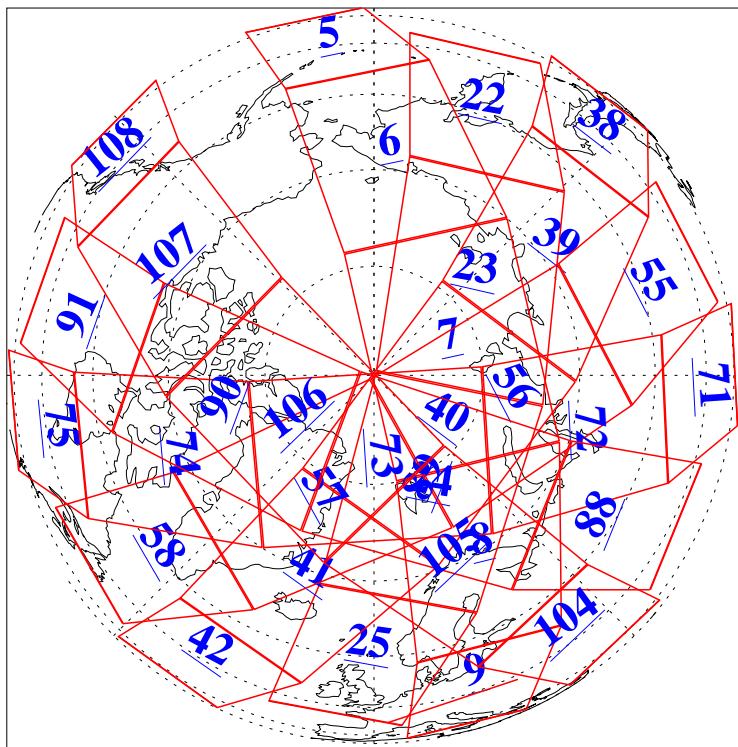

L1B Availability  
AMSU Granules: 240  
HSB Granules: 0  
AIRS Granules: 240

19 Aug 2019  
DoY 231  
Aqua Day 6316  
Granules: 1 to 120

Granules: 121 to 240

Legend: AMSU Available, HSB Available, AIRS Available

L1B Availability  
AMSU Granules: 240  
HSB Granules: 0  
AIRS Granules: 240

19 Aug 2019  
DoY 231  
Aqua Day 6316  
Ascending Granules

Descending Granules

Legend: AMSU Available, HSB Available, AIRS Available

L1B Availability  
 AMSU Granules: 240  
 HSB Granules: 0  
 AIRS Granules: 240

19 Aug 2019  
 DoY 231  
 Aqua Day 6316

Northern Hemisphere Granules

Southern Hemisphere Granules

Legend: AMSU Available, HSB Available, AIRS Available