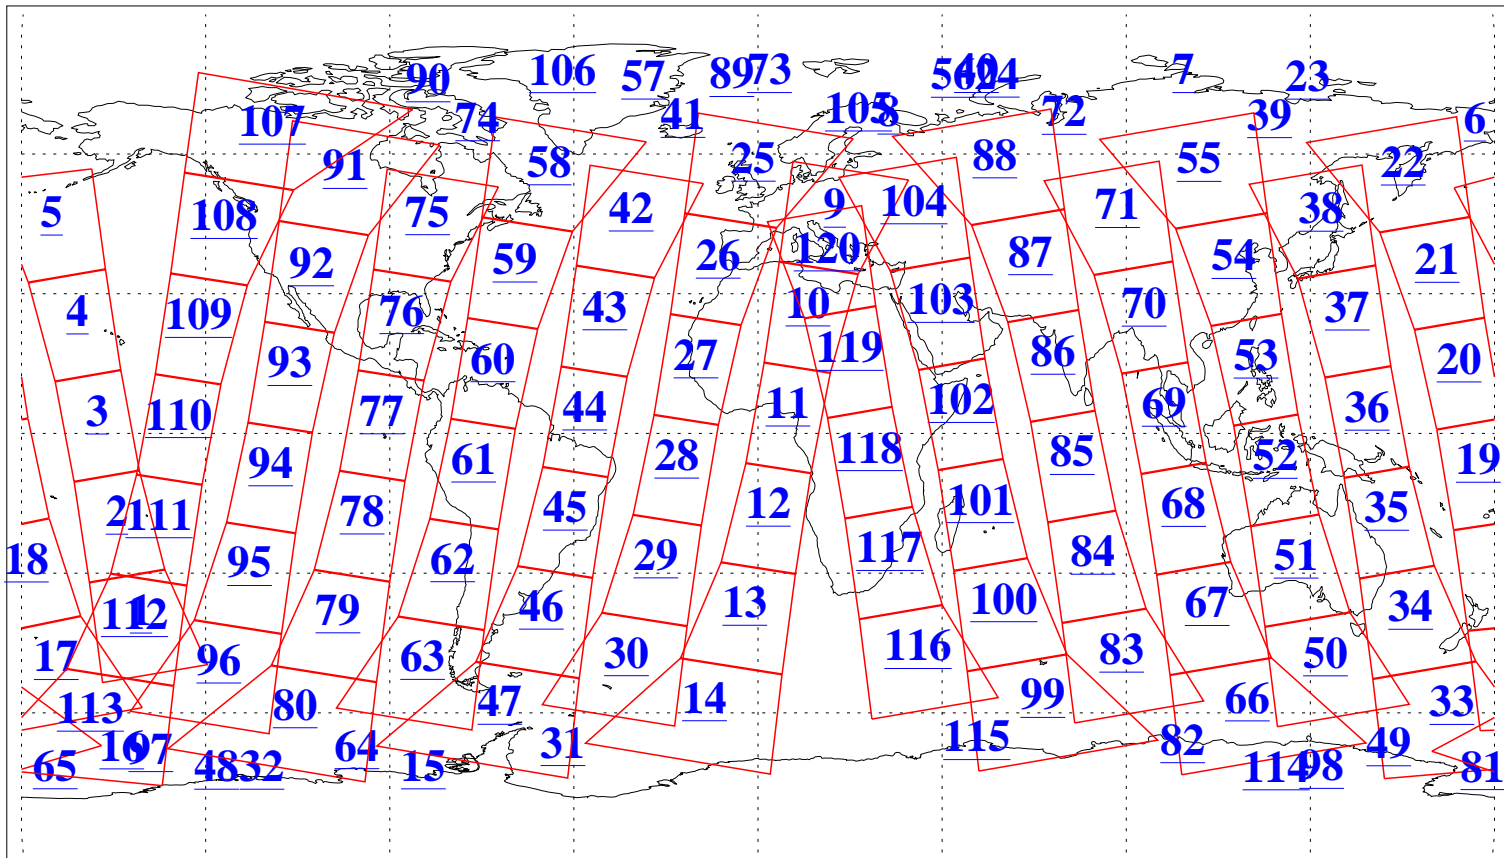

L1B Availability  
AMSU Granules: 240  
HSB Granules: 0  
AIRS Granules: 240

19 Aug 2019  
DoY 231  
Aqua Day 6316  
Granules: 1 to 120

Granules: 121 to 240

Legend: AMSU Available, HSB Available, AIRS Available

L1B Availability  
AMSU Granules: 240  
HSB Granules: 0  
AIRS Granules: 240

19 Aug 2019  
DoY 231  
Aqua Day 6316  
Ascending Granules

Descending Granules

Legend: AMSU Available, HSB Available, AIRS Available

L1B Availability  
 AMSU Granules: 240  
 HSB Granules: 0  
 AIRS Granules: 240

19 Aug 2019  
 DoY 231  
 Aqua Day 6316

Northern Hemisphere Granules

Southern Hemisphere Granules

Legend: AMSU Available, HSB Available, AIRS Available