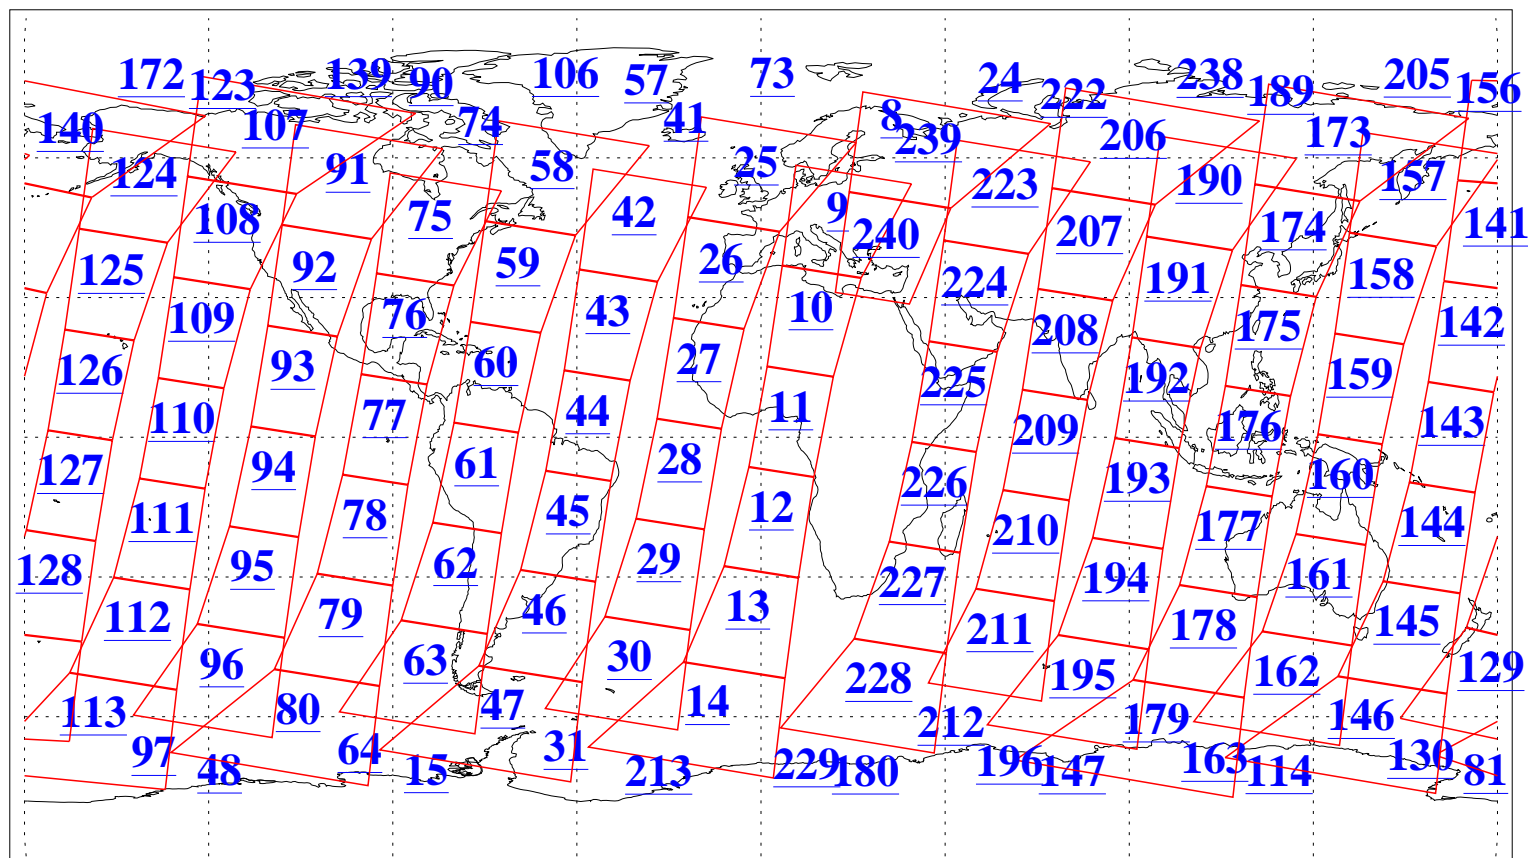

L1B Availability  
AMSU Granules: 240  
HSB Granules: 0  
AIRS Granules: 240

19 Aug 2019  
DoY 231  
Aqua Day 6316  
Granules: 1 to 120

Granules: 121 to 240

Legend: AMSU Available, HSB Available, AIRS Available

L1B Availability  
AMSU Granules: 240  
HSB Granules: 0  
AIRS Granules: 240

19 Aug 2019  
DoY 231  
Aqua Day 6316  
Ascending Granules

Descending Granules

Legend: AMSU Available, HSB Available, AIRS Available