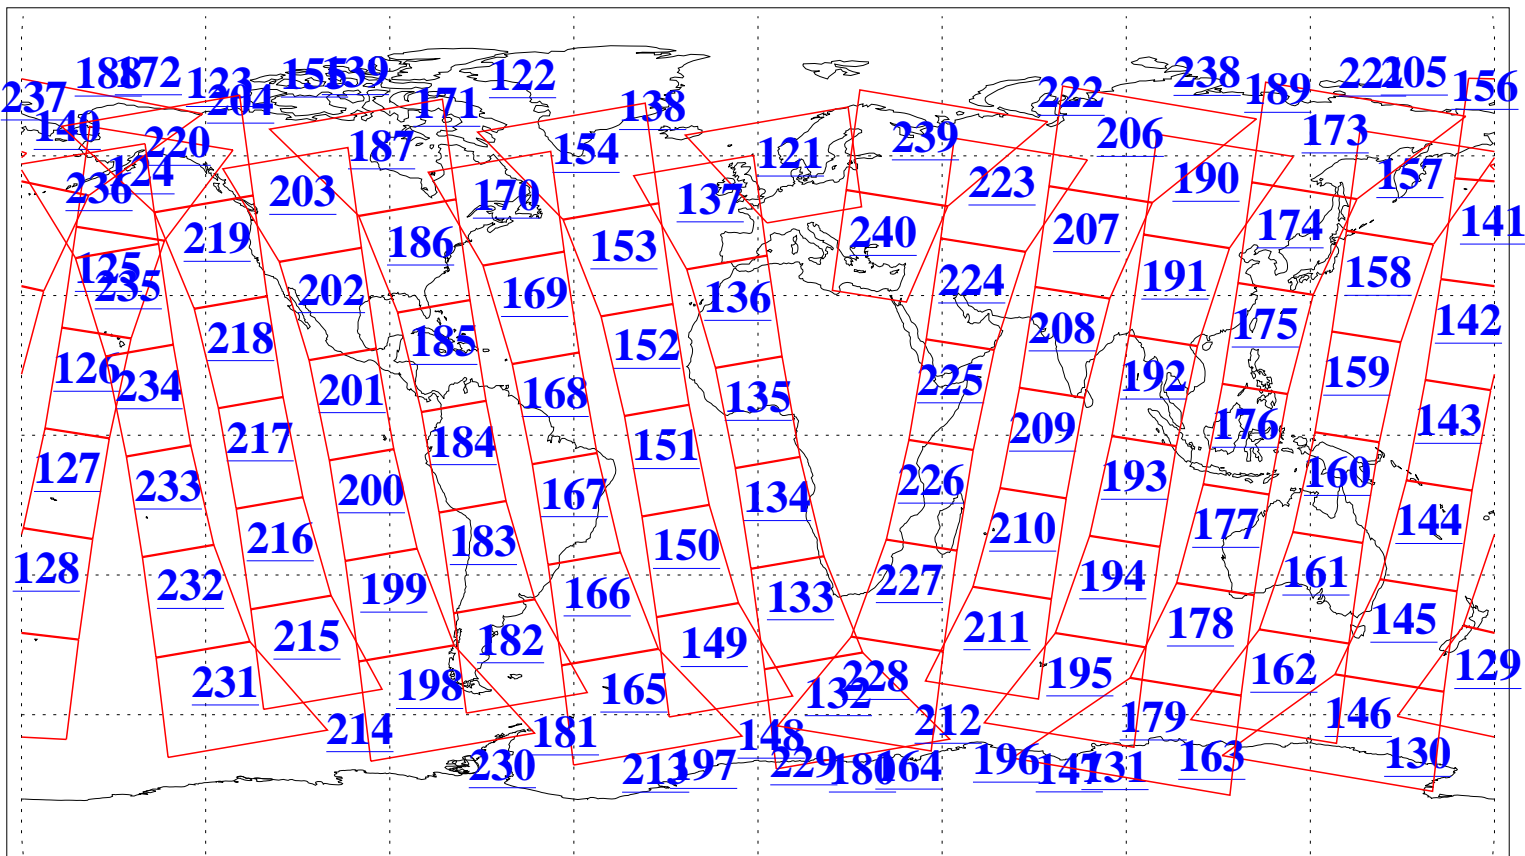

L1B Availability  
AMSU Granules: 240  
HSB Granules: 0  
AIRS Granules: 240

19 Aug 2019  
DoY 231  
Aqua Day 6316  
Granules: 1 to 120

Granules: 121 to 240

Legend: AMSU Available, HSB Available, AIRS Available

L1B Availability  
AMSU Granules: 240  
HSB Granules: 0  
AIRS Granules: 240

19 Aug 2019  
DoY 231  
Aqua Day 6316  
Ascending Granules

Descending Granules

Legend: AMSU Available, HSB Available, AIRS Available

L1B Availability  
 AMSU Granules: 240  
 HSB Granules: 0  
 AIRS Granules: 240

19 Aug 2019  
 DoY 231  
 Aqua Day 6316

Northern Hemisphere Granules

Southern Hemisphere Granules

Legend: AMSU Available, HSB Available, AIRS Available