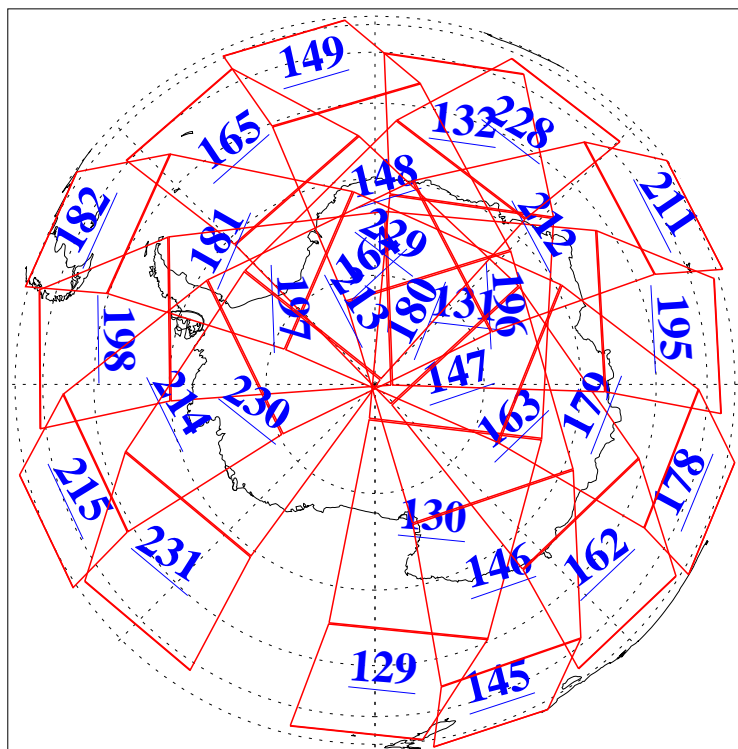

L1B Availability  
AMSU Granules: 240  
HSB Granules: 0  
AIRS Granules: 240

19 Aug 2019  
DoY 231  
Aqua Day 6316  
Ascending Granules

Descending Granules

Legend: AMSU Available, HSB Available, AIRS Available

L1B Availability  
 AMSU Granules: 240  
 HSB Granules: 0  
 AIRS Granules: 240

19 Aug 2019  
 DoY 231  
 Aqua Day 6316

Northern Hemisphere Granules

Southern Hemisphere Granules

Legend: AMSU Available, HSB Available, AIRS Available