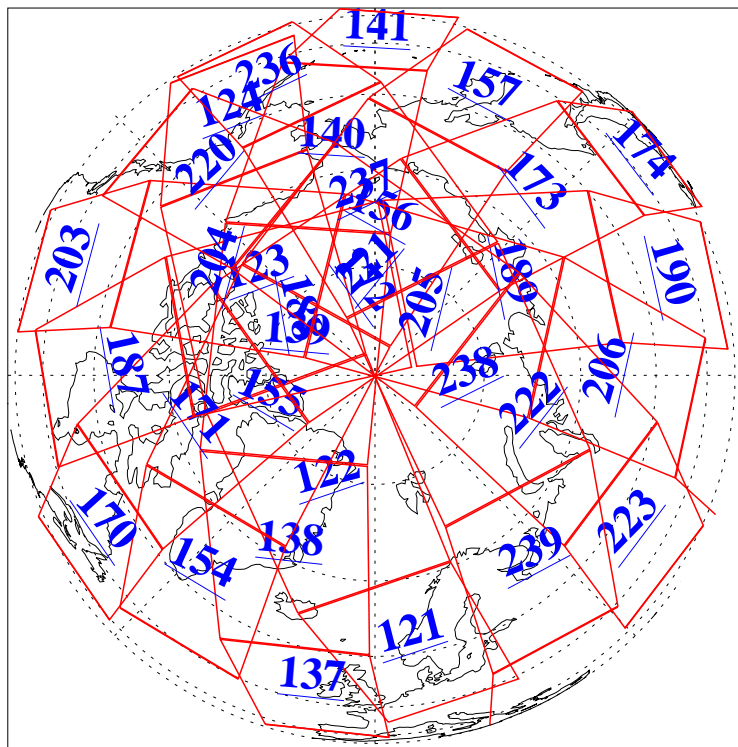

L1B Availability  
AMSU Granules: 240  
HSB Granules: 0  
AIRS Granules: 240

19 Aug 2019  
DoY 231  
Aqua Day 6316  
Ascending Granules

Descending Granules

Legend: AMSU Available, HSB Available, AIRS Available

L1B Availability  
 AMSU Granules: 240  
 HSB Granules: 0  
 AIRS Granules: 240

19 Aug 2019  
 DoY 231  
 Aqua Day 6316

Northern Hemisphere Granules

Southern Hemisphere Granules

Legend: AMSU Available, HSB Available, AIRS Available