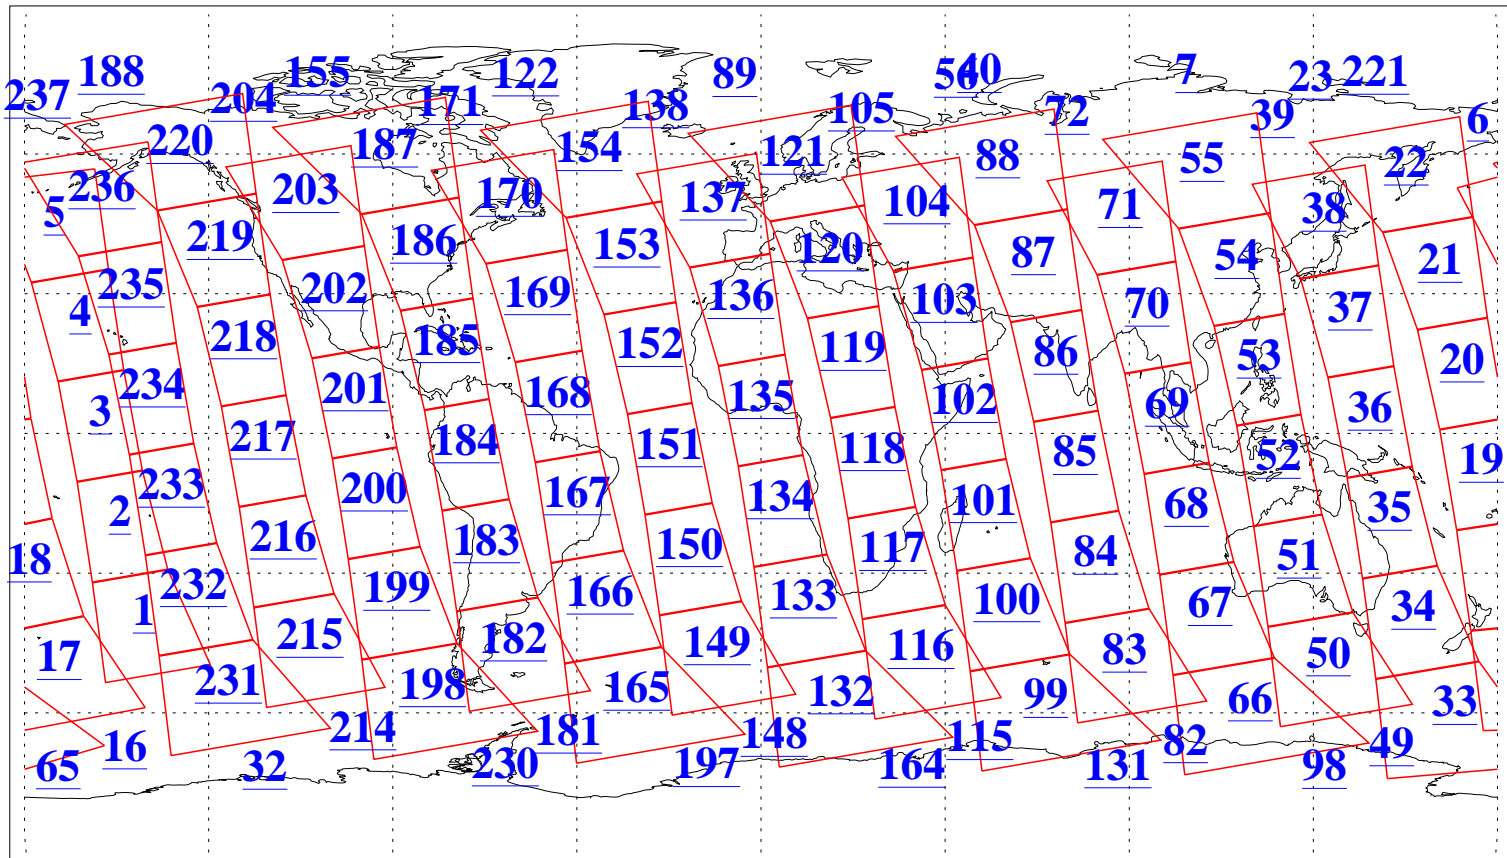

L1B Availability  
AMSU Granules: 240  
HSB Granules: 0  
AIRS Granules: 240

19 Aug 2019  
DoY 231  
Aqua Day 6316  
Granules: 1 to 120

Granules: 121 to 240

Legend: AMSU Available, HSB Available, AIRS Available

L1B Availability  
AMSU Granules: 240  
HSB Granules: 0  
AIRS Granules: 240

19 Aug 2019  
DoY 231  
Aqua Day 6316  
Ascending Granules

Descending Granules

Legend: AMSU Available, HSB Available, AIRS Available

L1B Availability  
 AMSU Granules: 240  
 HSB Granules: 0  
 AIRS Granules: 240

19 Aug 2019  
 DoY 231  
 Aqua Day 6316

Northern Hemisphere Granules

Southern Hemisphere Granules

Legend: AMSU Available, HSB Available, AIRS Available