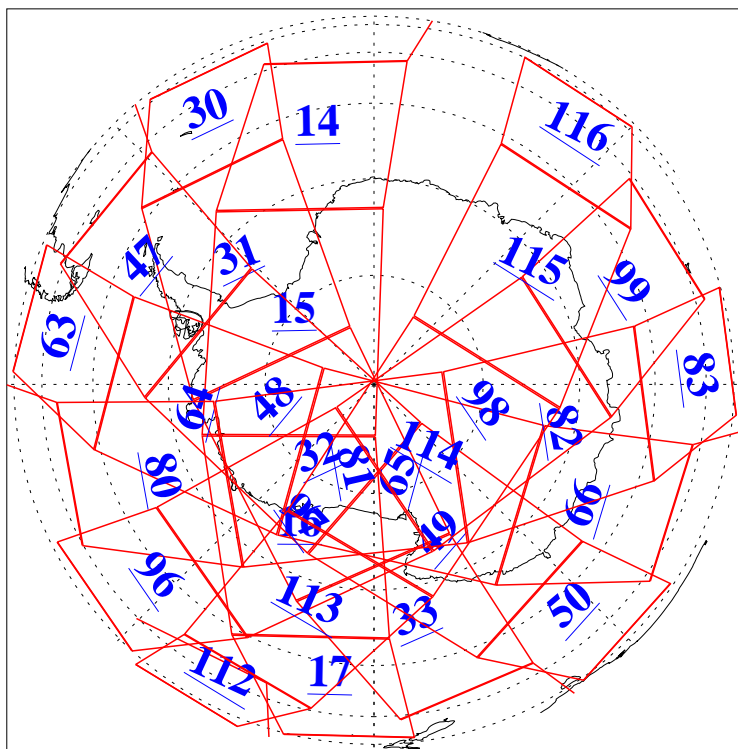

L1B Availability  
AMSU Granules: 240  
HSB Granules: 0  
AIRS Granules: 240

19 Aug 2019  
DoY 231  
Aqua Day 6316  
Granules: 1 to 120

Granules: 121 to 240

Legend: AMSU Available, HSB Available, AIRS Available

L1B Availability  
AMSU Granules: 240  
HSB Granules: 0  
AIRS Granules: 240

19 Aug 2019  
DoY 231  
Aqua Day 6316  
Ascending Granules

Descending Granules

Legend: AMSU Available, HSB Available, AIRS Available

L1B Availability  
 AMSU Granules: 240  
 HSB Granules: 0  
 AIRS Granules: 240

19 Aug 2019  
 DoY 231  
 Aqua Day 6316

Northern Hemisphere Granules

Southern Hemisphere Granules

Legend: AMSU Available, HSB Available, AIRS Available