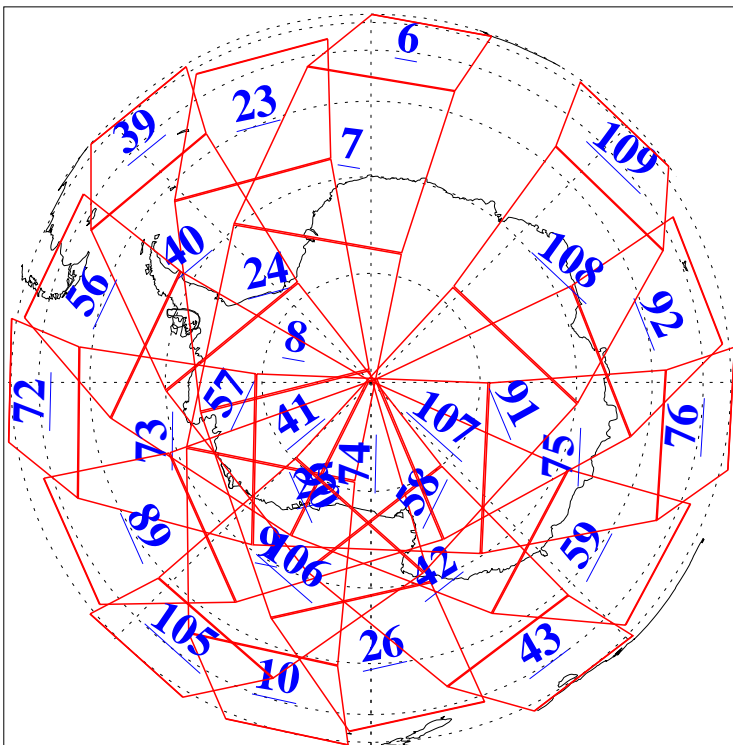

L1B Availability  
AMSU Granules: 240  
HSB Granules: 0  
AIRS Granules: 240

18 Aug 2019  
DoY 230  
Aqua Day 6315  
Granules: 1 to 120

Granules: 121 to 240

Legend: AMSU Available, HSB Available, AIRS Available

L1B Availability  
AMSU Granules: 240  
HSB Granules: 0  
AIRS Granules: 240

18 Aug 2019  
DoY 230  
Aqua Day 6315  
Ascending Granules

Descending Granules

Legend: AMSU Available, HSB Available, AIRS Available

L1B Availability  
 AMSU Granules: 240  
 HSB Granules: 0  
 AIRS Granules: 240

18 Aug 2019  
 DoY 230  
 Aqua Day 6315

Northern Hemisphere Granules

Southern Hemisphere Granules

Legend: AMSU Available, HSB Available, AIRS Available