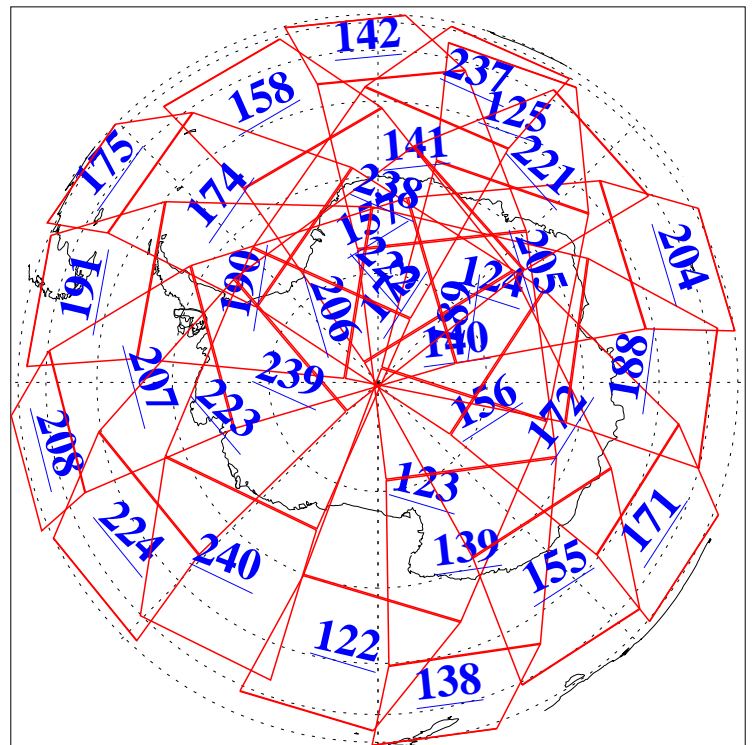

L1B Availability  
AMSU Granules: 240  
HSB Granules: 0  
AIRS Granules: 240

18 Aug 2019  
DoY 230  
Aqua Day 6315  
Granules: 1 to 120

Granules: 121 to 240

Legend: AMSU Available, HSB Available, AIRS Available

L1B Availability  
AMSU Granules: 240  
HSB Granules: 0  
AIRS Granules: 240

18 Aug 2019  
DoY 230  
Aqua Day 6315  
Ascending Granules

Descending Granules

Legend: AMSU Available, HSB Available, AIRS Available

L1B Availability  
 AMSU Granules: 240  
 HSB Granules: 0  
 AIRS Granules: 240

18 Aug 2019  
 DoY 230  
 Aqua Day 6315

Northern Hemisphere Granules

Southern Hemisphere Granules

Legend: AMSU Available, HSB Available, AIRS Available