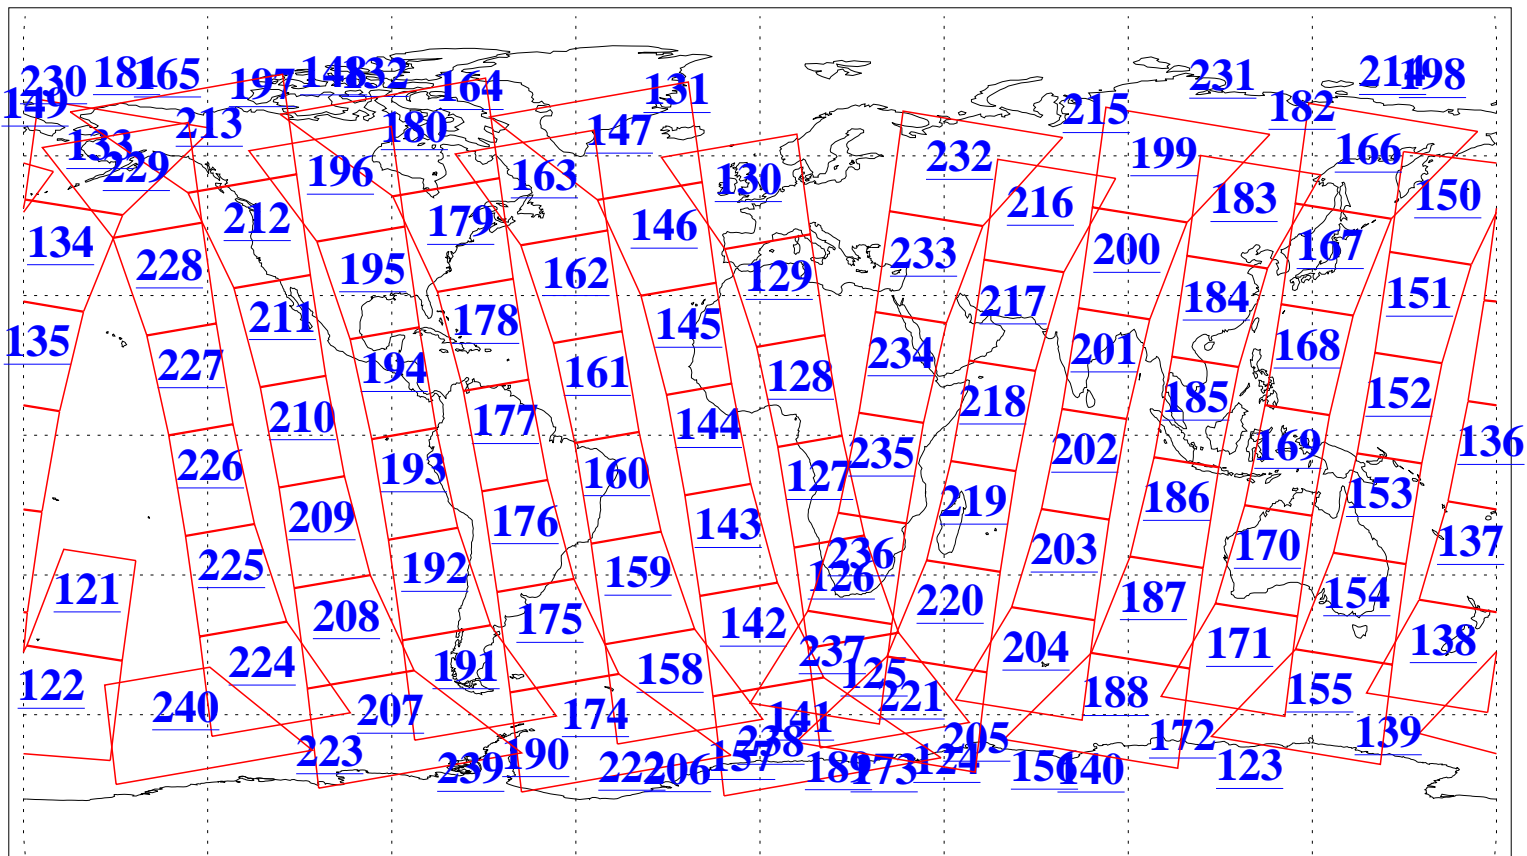

L1B Availability  
AMSU Granules: 240  
HSB Granules: 0  
AIRS Granules: 240

18 Aug 2019  
DoY 230  
Aqua Day 6315  
Granules: 1 to 120

Granules: 121 to 240

Legend: AMSU Available, HSB Available, AIRS Available

L1B Availability  
AMSU Granules: 240  
HSB Granules: 0  
AIRS Granules: 240

18 Aug 2019  
DoY 230  
Aqua Day 6315  
Ascending Granules

Descending Granules

Legend: AMSU Available, HSB Available, AIRS Available

L1B Availability  
 AMSU Granules: 240  
 HSB Granules: 0  
 AIRS Granules: 240

18 Aug 2019  
 DoY 230  
 Aqua Day 6315

Northern Hemisphere Granules

Southern Hemisphere Granules

Legend: AMSU Available, HSB Available, AIRS Available