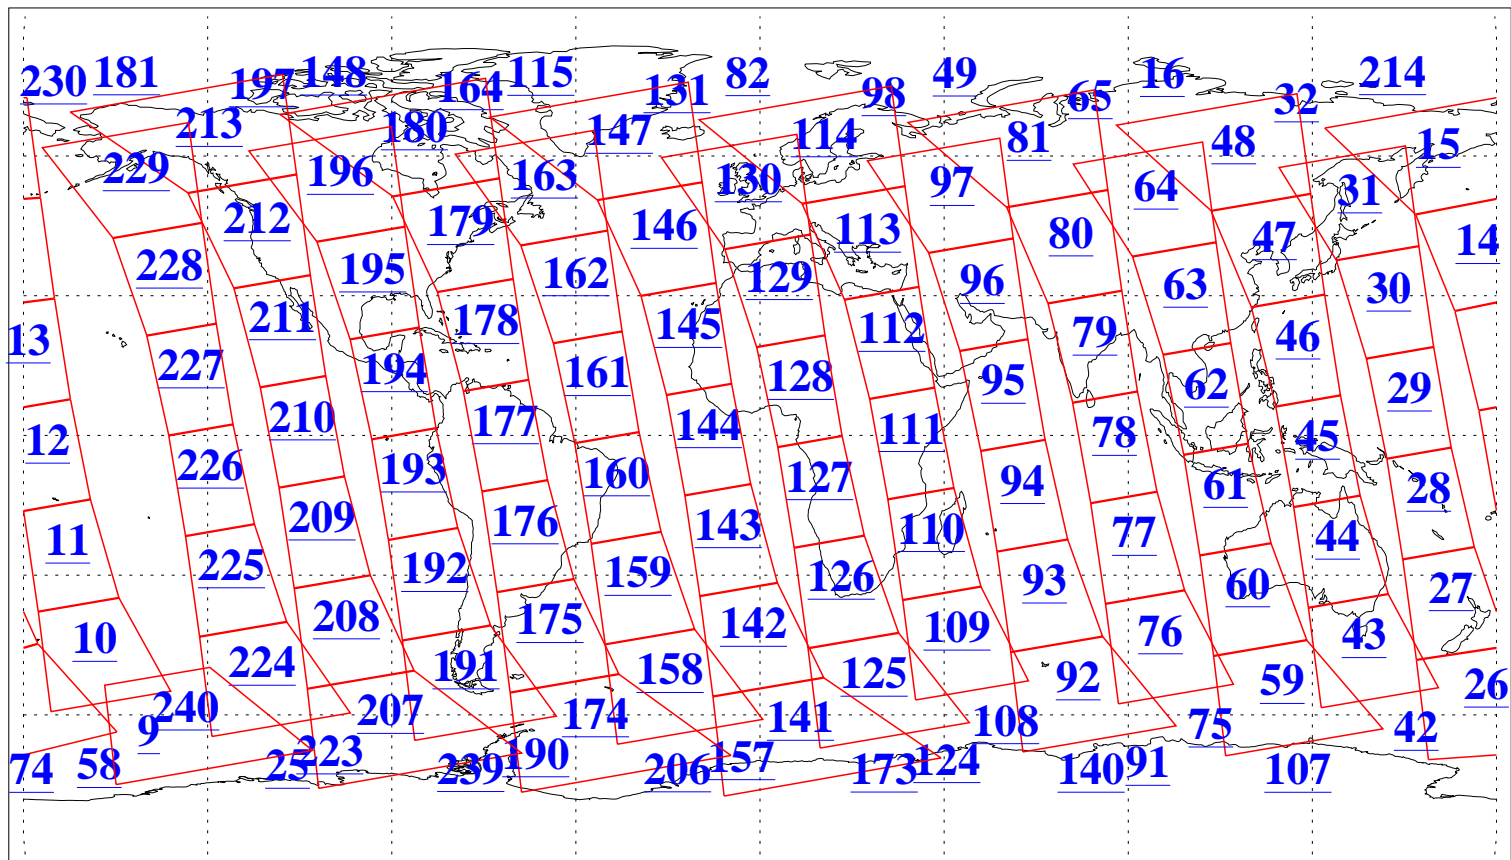

L1B Availability  
AMSU Granules: 240  
HSB Granules: 0  
AIRS Granules: 240

18 Aug 2019  
DoY 230  
Aqua Day 6315  
Granules: 1 to 120

Granules: 121 to 240

Legend: AMSU Available, HSB Available, AIRS Available

L1B Availability  
AMSU Granules: 240  
HSB Granules: 0  
AIRS Granules: 240

18 Aug 2019  
DoY 230  
Aqua Day 6315  
Ascending Granules

Descending Granules

Legend: AMSU Available, HSB Available, AIRS Available

L1B Availability  
 AMSU Granules: 240  
 HSB Granules: 0  
 AIRS Granules: 240

18 Aug 2019  
 DoY 230  
 Aqua Day 6315

Northern Hemisphere Granules

Southern Hemisphere Granules

Legend: AMSU Available, HSB Available, AIRS Available