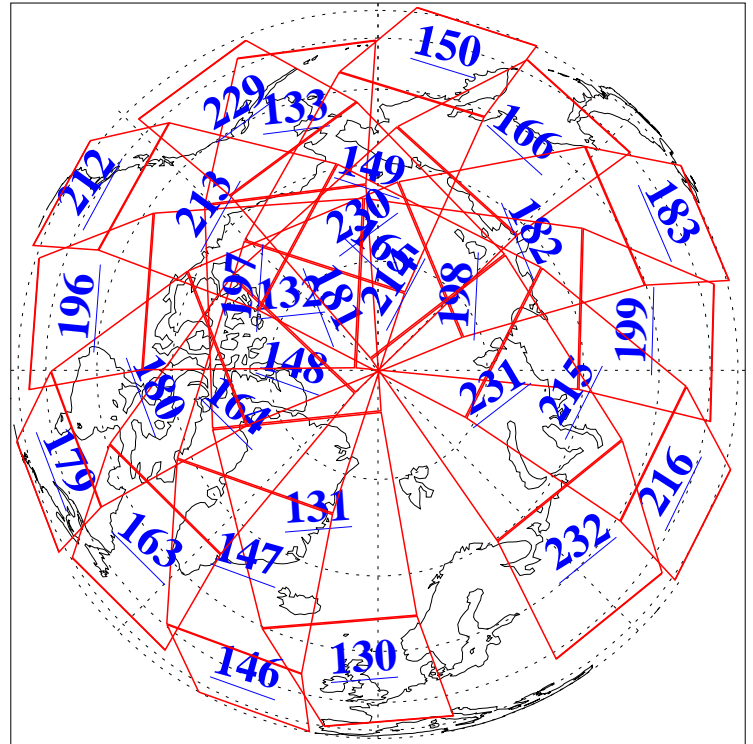

L1B Availability  
AMSU Granules: 240  
HSB Granules: 0  
AIRS Granules: 240

18 Aug 2019  
DoY 230  
Aqua Day 6315  
Ascending Granules

Descending Granules

Legend: AMSU Available, HSB Available, AIRS Available

L1B Availability  
 AMSU Granules: 240  
 HSB Granules: 0  
 AIRS Granules: 240

18 Aug 2019  
 DoY 230  
 Aqua Day 6315

Northern Hemisphere Granules

Southern Hemisphere Granules

Legend: AMSU Available, HSB Available, AIRS Available