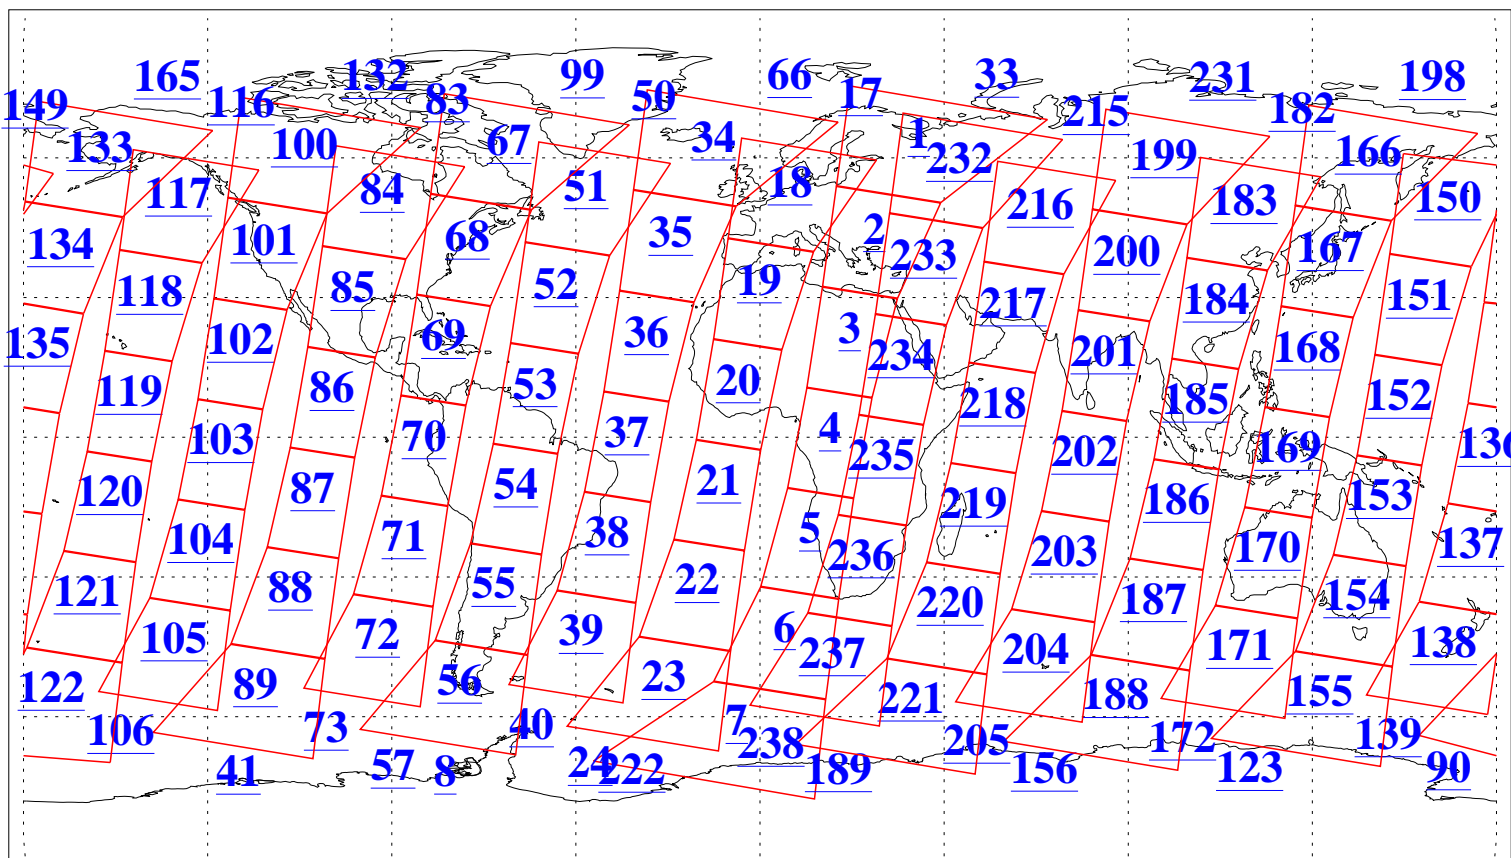

L1B Availability  
AMSU Granules: 240  
HSB Granules: 0  
AIRS Granules: 240

18 Aug 2019  
DoY 230  
Aqua Day 6315  
Granules: 1 to 120

Granules: 121 to 240

Legend: AMSU Available, HSB Available, AIRS Available

L1B Availability  
AMSU Granules: 240  
HSB Granules: 0  
AIRS Granules: 240

18 Aug 2019  
DoY 230  
Aqua Day 6315  
Ascending Granules

Descending Granules

Legend: AMSU Available, HSB Available, AIRS Available

L1B Availability  
 AMSU Granules: 240  
 HSB Granules: 0  
 AIRS Granules: 240

18 Aug 2019  
 DoY 230  
 Aqua Day 6315

Northern Hemisphere Granules

Southern Hemisphere Granules

Legend: AMSU Available, HSB Available, AIRS Available