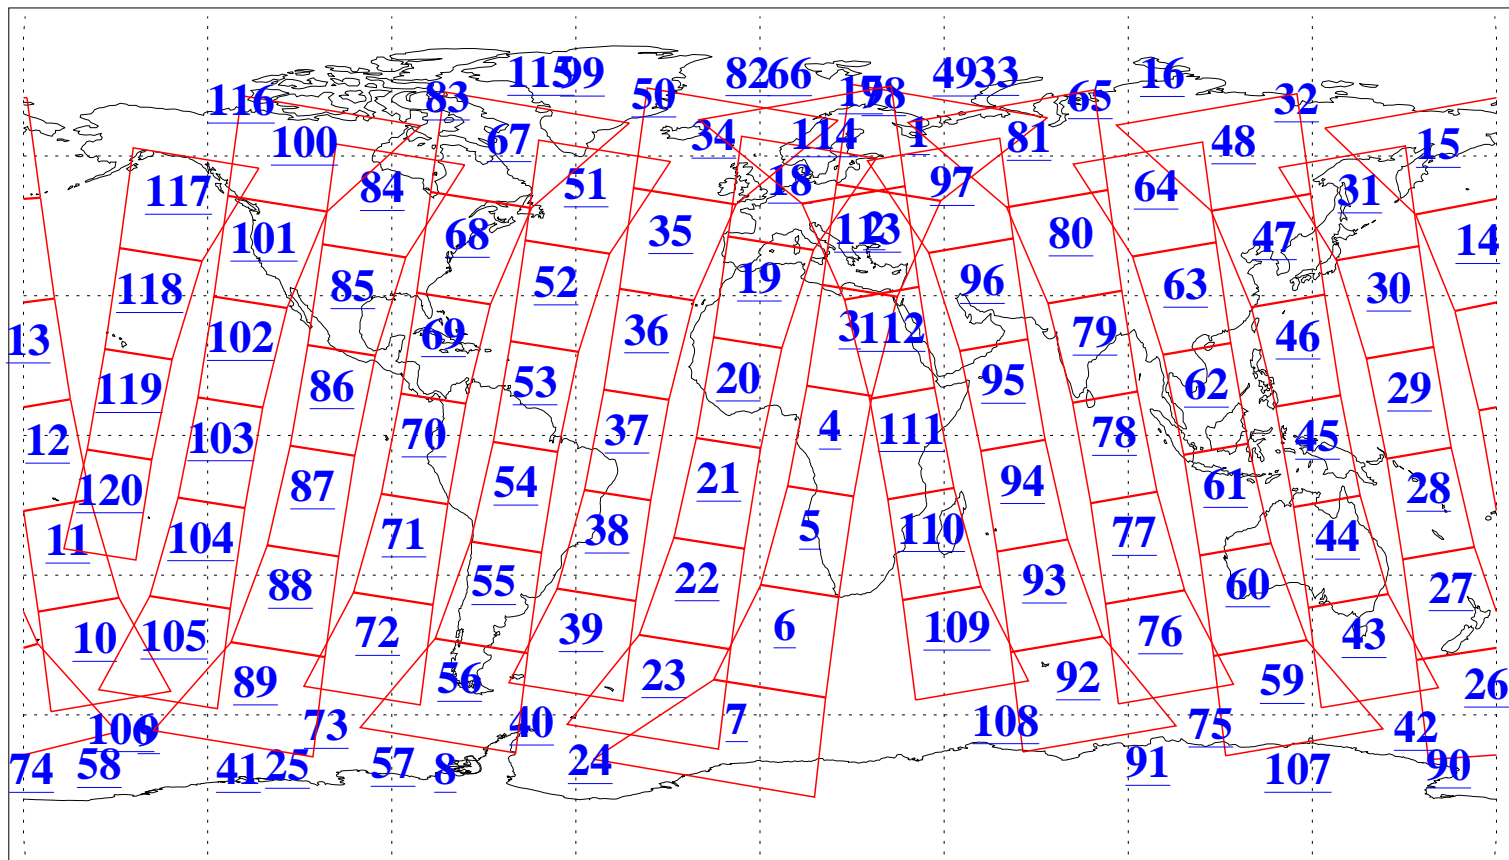

L1B Availability  
AMSU Granules: 240  
HSB Granules: 0  
AIRS Granules: 240

18 Aug 2019  
DoY 230  
Aqua Day 6315  
Granules: 1 to 120

Granules: 121 to 240

Legend: AMSU Available, HSB Available, AIRS Available

L1B Availability  
AMSU Granules: 240  
HSB Granules: 0  
AIRS Granules: 240

18 Aug 2019  
DoY 230  
Aqua Day 6315  
Ascending Granules

Descending Granules

Legend: AMSU Available, HSB Available, AIRS Available

L1B Availability  
 AMSU Granules: 240  
 HSB Granules: 0  
 AIRS Granules: 240

18 Aug 2019  
 DoY 230  
 Aqua Day 6315

Northern Hemisphere Granules

Southern Hemisphere Granules

Legend: AMSU Available, HSB Available, AIRS Available