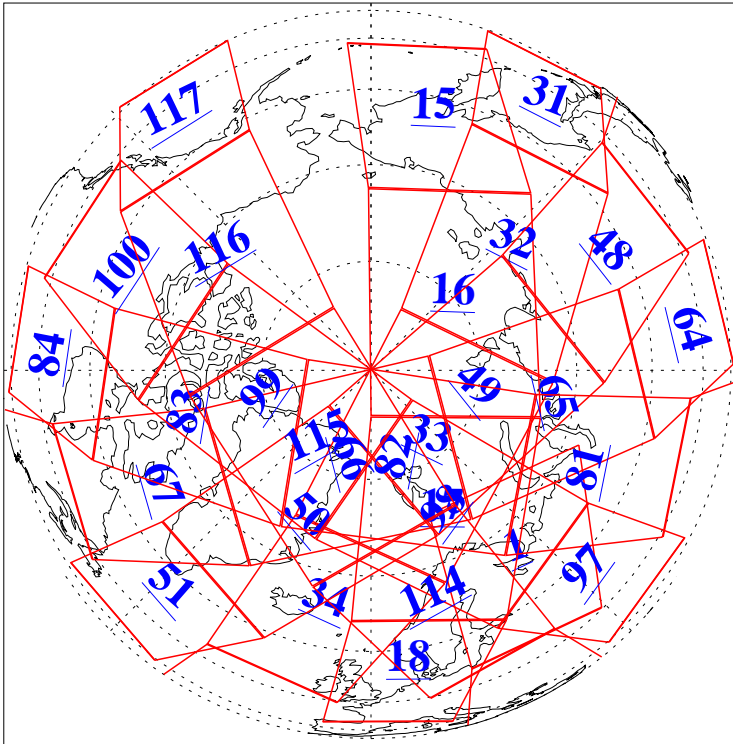

L1B Availability  
AMSU Granules: 240  
HSB Granules: 0  
AIRS Granules: 240

18 Aug 2019  
DoY 230  
Aqua Day 6315  
Granules: 1 to 120

Granules: 121 to 240

Legend: AMSU Available, HSB Available, AIRS Available

L1B Availability  
AMSU Granules: 240  
HSB Granules: 0  
AIRS Granules: 240

18 Aug 2019  
DoY 230  
Aqua Day 6315  
Ascending Granules

Descending Granules

Legend: AMSU Available, HSB Available, AIRS Available

L1B Availability  
 AMSU Granules: 240  
 HSB Granules: 0  
 AIRS Granules: 240

18 Aug 2019  
 DoY 230  
 Aqua Day 6315

Northern Hemisphere Granules

Southern Hemisphere Granules

Legend: AMSU Available, HSB Available, AIRS Available