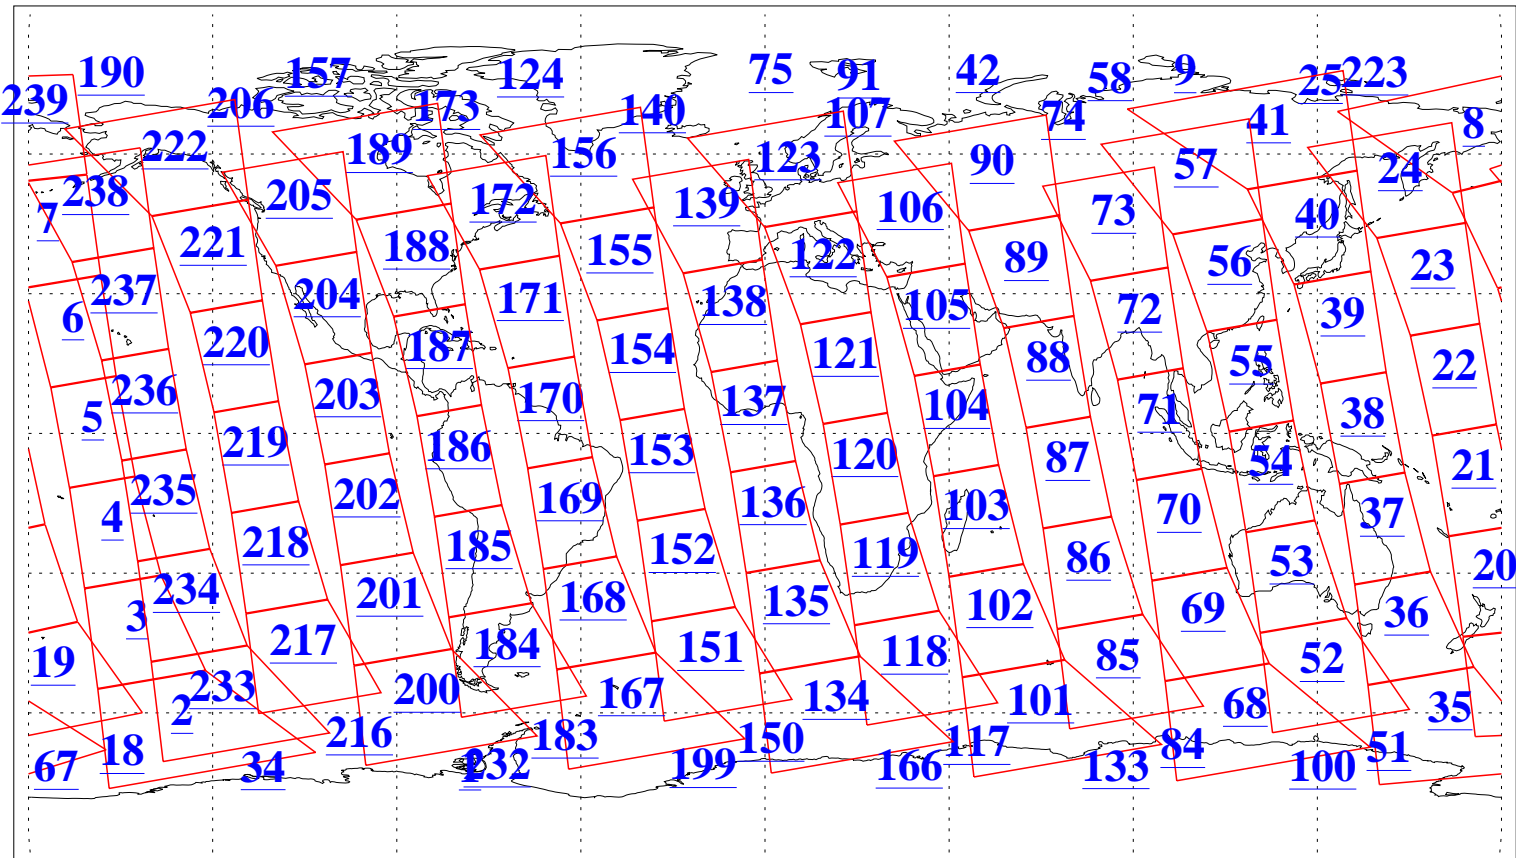

L1B Availability
AMSU Granules: 240
HSB Granules: 0
AIRS Granules: 240

17 Aug 2019
DoY 229
Aqua Day 6314
Granules: 1 to 120

Granules: 121 to 240

Legend: AMSU Available, HSB Available, AIRS Available

L1B Availability
AMSU Granules: 240
HSB Granules: 0
AIRS Granules: 240

17 Aug 2019
DoY 229
Aqua Day 6314
Ascending Granules

Descending Granules

Legend: AMSU Available, HSB Available, AIRS Available

L1B Availability
 AMSU Granules: 240
 HSB Granules: 0
 AIRS Granules: 240

17 Aug 2019
 DoY 229
 Aqua Day 6314

Northern Hemisphere Granules

Southern Hemisphere Granules

Legend: AMSU Available, HSB Available, AIRS Available