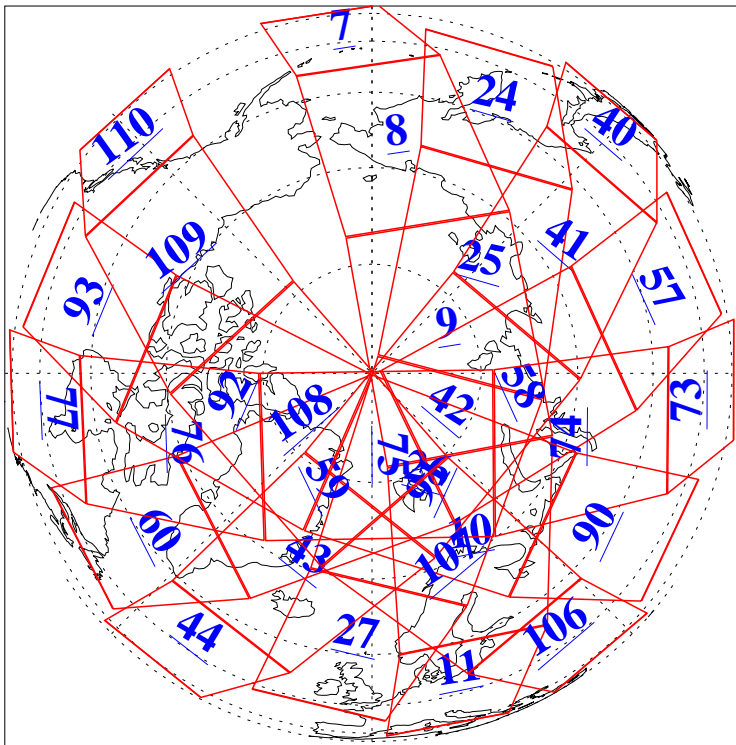

L1B Availability
AMSU Granules: 240
HSB Granules: 0
AIRS Granules: 240

17 Aug 2019
DoY 229
Aqua Day 6314
Granules: 1 to 120

Granules: 121 to 240

Legend: AMSU Available, HSB Available, AIRS Available

L1B Availability
AMSU Granules: 240
HSB Granules: 0
AIRS Granules: 240

17 Aug 2019
DoY 229
Aqua Day 6314
Ascending Granules

Descending Granules

Legend: AMSU Available, HSB Available, AIRS Available

L1B Availability
 AMSU Granules: 240
 HSB Granules: 0
 AIRS Granules: 240

17 Aug 2019
 DoY 229
 Aqua Day 6314

Northern Hemisphere Granules

Southern Hemisphere Granules

Legend: AMSU Available, HSB Available, AIRS Available