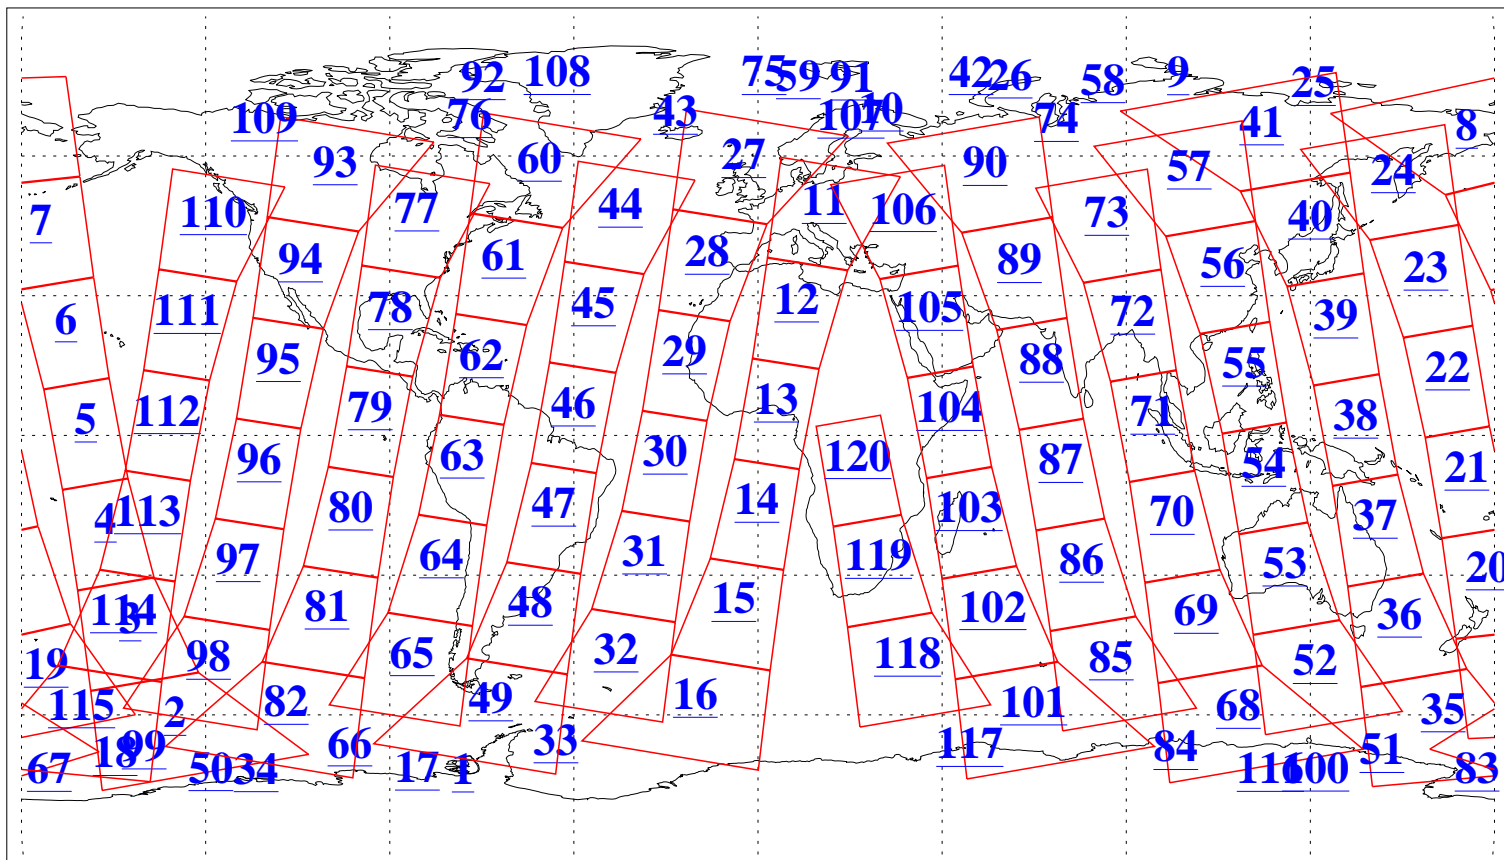

L1B Availability
AMSU Granules: 240
HSB Granules: 0
AIRS Granules: 240

17 Aug 2019
DoY 229
Aqua Day 6314
Granules: 1 to 120

Granules: 121 to 240

Legend: AMSU Available, HSB Available, AIRS Available

L1B Availability
AMSU Granules: 240
HSB Granules: 0
AIRS Granules: 240

17 Aug 2019
DoY 229
Aqua Day 6314
Ascending Granules

Descending Granules

Legend: AMSU Available, HSB Available, AIRS Available

L1B Availability
 AMSU Granules: 240
 HSB Granules: 0
 AIRS Granules: 240

17 Aug 2019
 DoY 229
 Aqua Day 6314

Northern Hemisphere Granules

Southern Hemisphere Granules

Legend: AMSU Available, HSB Available, AIRS Available