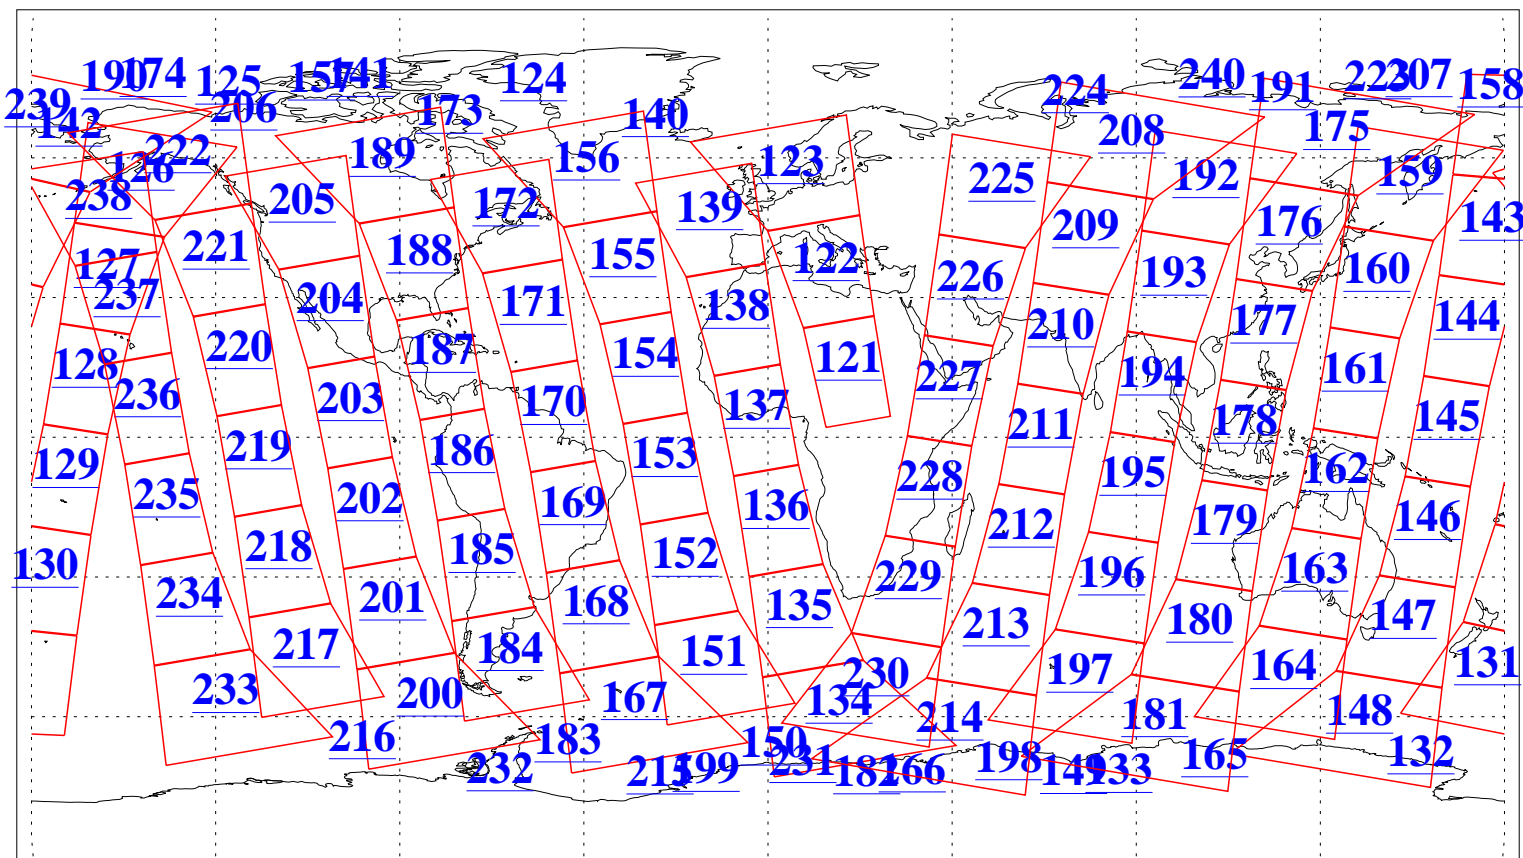

L1B Availability
AMSU Granules: 240
HSB Granules: 0
AIRS Granules: 240

17 Aug 2019
DoY 229
Aqua Day 6314
Granules: 1 to 120

Granules: 121 to 240

Legend: AMSU Available, HSB Available, AIRS Available

L1B Availability
AMSU Granules: 240
HSB Granules: 0
AIRS Granules: 240

17 Aug 2019
DoY 229
Aqua Day 6314
Ascending Granules

Descending Granules

Legend: AMSU Available, HSB Available, AIRS Available

L1B Availability
 AMSU Granules: 240
 HSB Granules: 0
 AIRS Granules: 240

17 Aug 2019
 DoY 229
 Aqua Day 6314

Northern Hemisphere Granules

Southern Hemisphere Granules

Legend: AMSU Available, HSB Available, AIRS Available