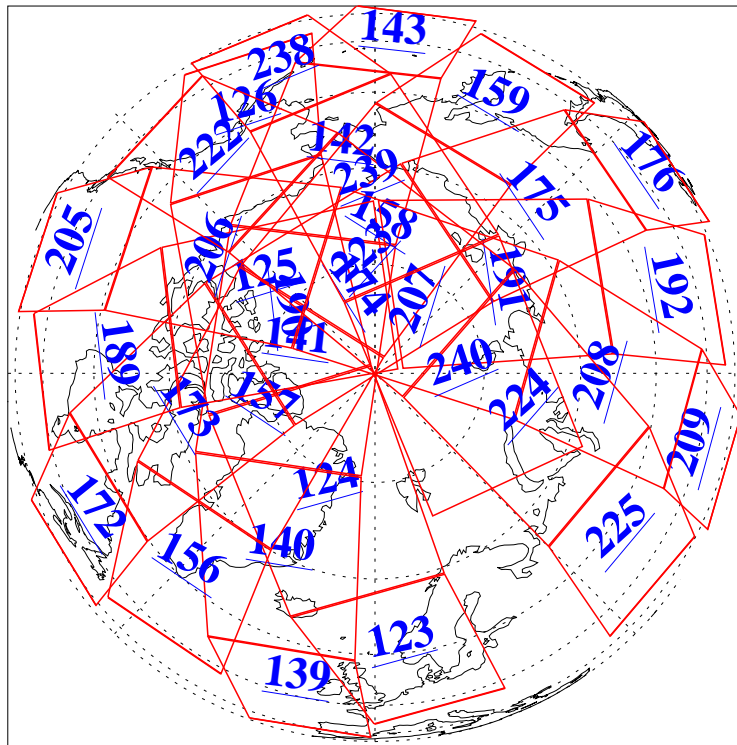

L1B Availability
AMSU Granules: 240
HSB Granules: 0
AIRS Granules: 240

17 Aug 2019
DoY 229
Aqua Day 6314
Granules: 1 to 120

Granules: 121 to 240

Legend: AMSU Available, HSB Available, AIRS Available

L1B Availability
AMSU Granules: 240
HSB Granules: 0
AIRS Granules: 240

17 Aug 2019
DoY 229
Aqua Day 6314
Ascending Granules

Descending Granules

Legend: AMSU Available, HSB Available, AIRS Available

L1B Availability
 AMSU Granules: 240
 HSB Granules: 0
 AIRS Granules: 240

17 Aug 2019
 DoY 229
 Aqua Day 6314

Northern Hemisphere Granules

Southern Hemisphere Granules

Legend: AMSU Available, HSB Available, AIRS Available