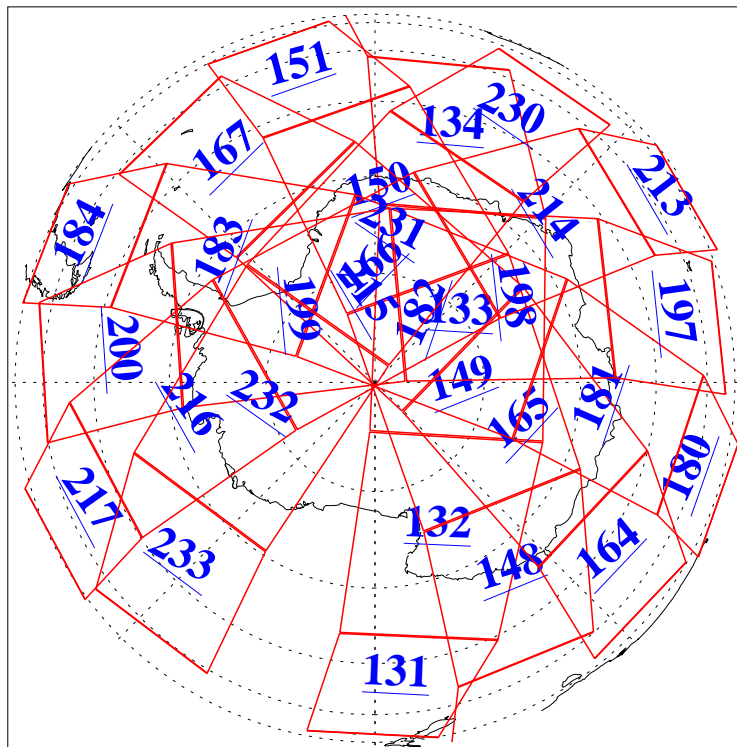

L1B Availability
AMSU Granules: 240
HSB Granules: 0
AIRS Granules: 240

17 Aug 2019
DoY 229
Aqua Day 6314
Granules: 1 to 120

Granules: 121 to 240

Legend: AMSU Available, HSB Available, AIRS Available

L1B Availability
AMSU Granules: 240
HSB Granules: 0
AIRS Granules: 240

17 Aug 2019
DoY 229
Aqua Day 6314
Ascending Granules

Descending Granules

Legend: AMSU Available, HSB Available, AIRS Available

L1B Availability
 AMSU Granules: 240
 HSB Granules: 0
 AIRS Granules: 240

17 Aug 2019
 DoY 229
 Aqua Day 6314

Northern Hemisphere Granules

Southern Hemisphere Granules

Legend: AMSU Available, HSB Available, AIRS Available