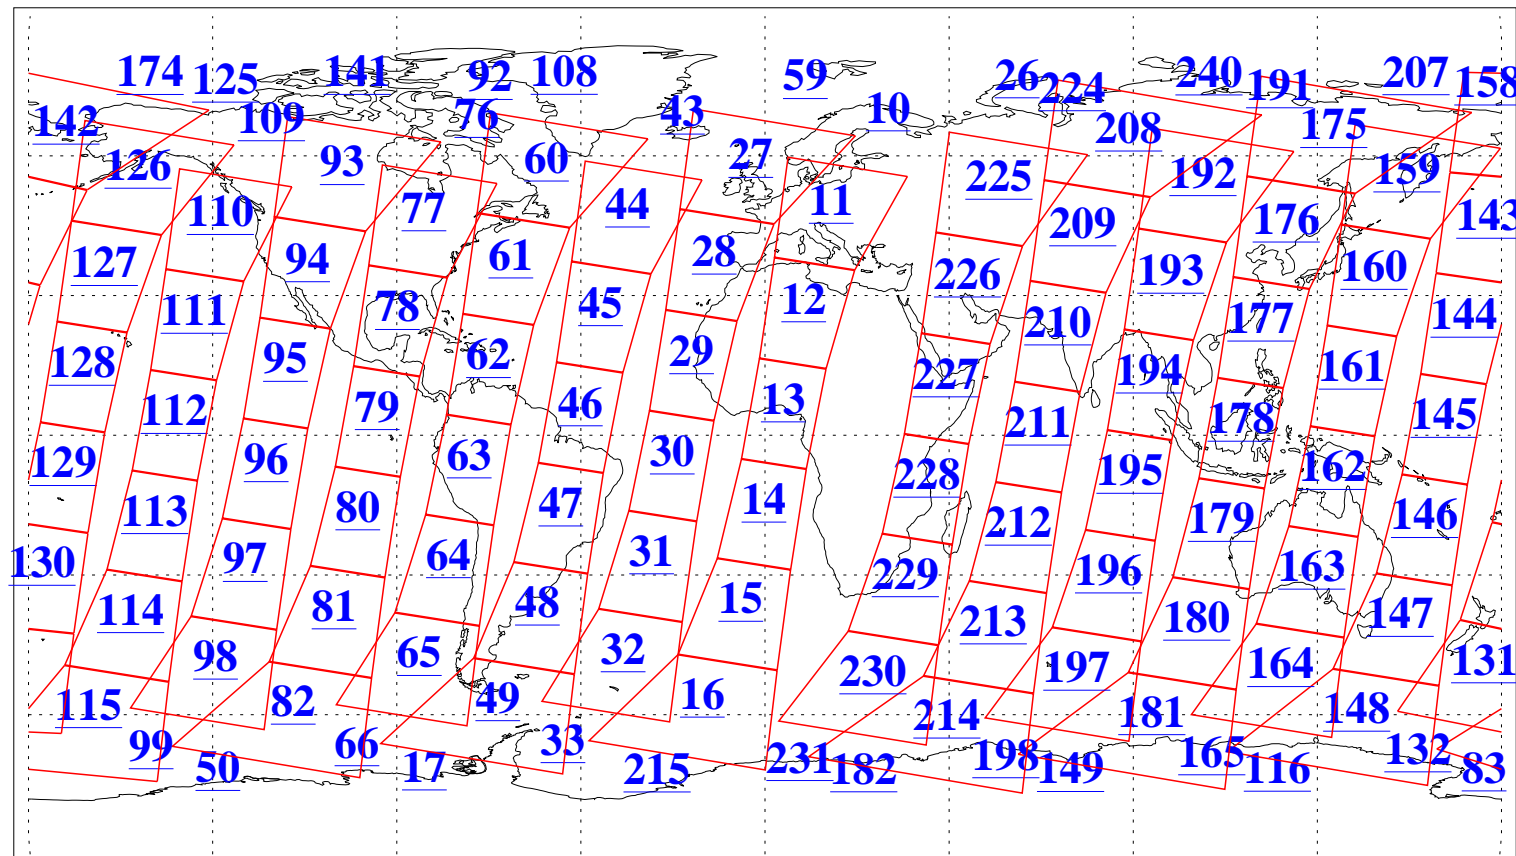

L1B Availability
AMSU Granules: 240
HSB Granules: 0
AIRS Granules: 240

17 Aug 2019
DoY 229
Aqua Day 6314
Granules: 1 to 120

Granules: 121 to 240

Legend: AMSU Available, HSB Available, AIRS Available

L1B Availability
AMSU Granules: 240
HSB Granules: 0
AIRS Granules: 240

17 Aug 2019
DoY 229
Aqua Day 6314
Ascending Granules

Descending Granules

Legend: AMSU Available, HSB Available, AIRS Available

L1B Availability
 AMSU Granules: 240
 HSB Granules: 0
 AIRS Granules: 240

17 Aug 2019
 DoY 229
 Aqua Day 6314

Northern Hemisphere Granules

Southern Hemisphere Granules

Legend: AMSU Available, HSB Available, AIRS Available