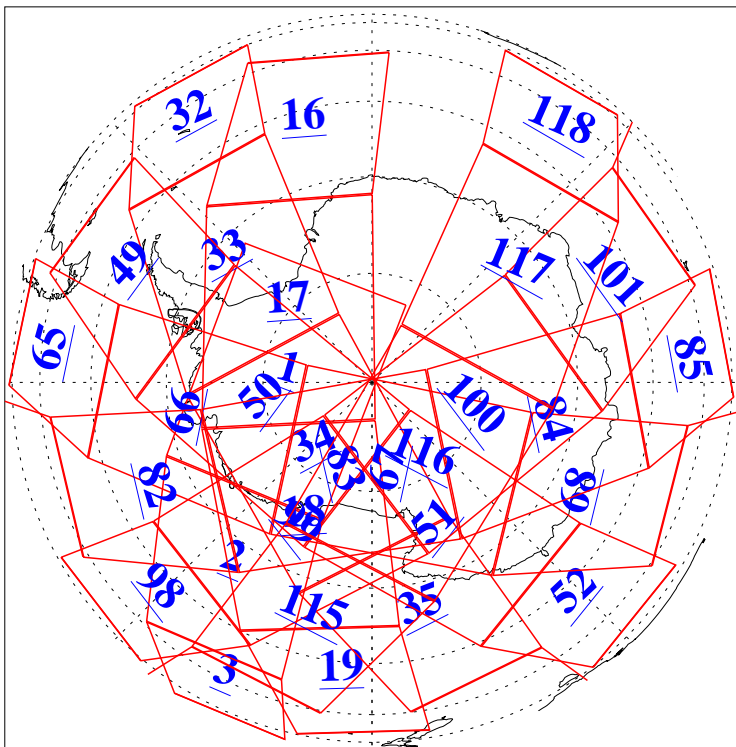

L1B Availability
AMSU Granules: 240
HSB Granules: 0
AIRS Granules: 240

17 Aug 2019
DoY 229
Aqua Day 6314
Granules: 1 to 120

Granules: 121 to 240

Legend: AMSU Available, HSB Available, AIRS Available

L1B Availability
AMSU Granules: 240
HSB Granules: 0
AIRS Granules: 240

17 Aug 2019
DoY 229
Aqua Day 6314
Ascending Granules

Descending Granules

Legend: AMSU Available, HSB Available, AIRS Available

L1B Availability
 AMSU Granules: 240
 HSB Granules: 0
 AIRS Granules: 240

17 Aug 2019
 DoY 229
 Aqua Day 6314

Northern Hemisphere Granules

Southern Hemisphere Granules

Legend: AMSU Available, HSB Available, AIRS Available