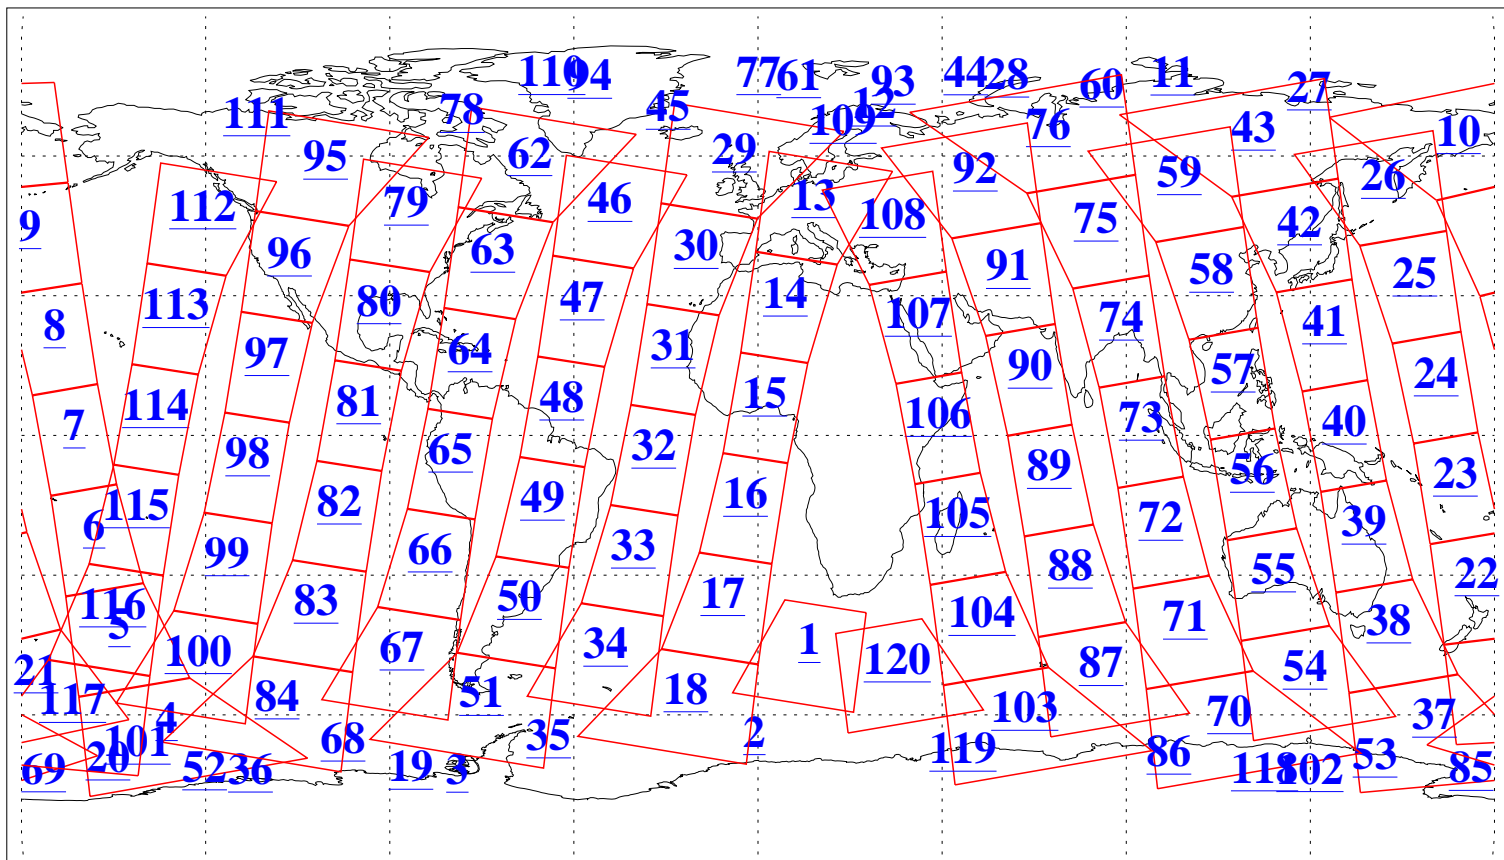

L1B Availability
AMSU Granules: 240
HSB Granules: 0
AIRS Granules: 240

15 Aug 2019
DoY 227
Aqua Day 6312
Granules: 1 to 120

Granules: 121 to 240

Legend: AMSU Available, HSB Available, AIRS Available

L1B Availability
AMSU Granules: 240
HSB Granules: 0
AIRS Granules: 240

15 Aug 2019
DoY 227
Aqua Day 6312
Ascending Granules

Descending Granules

Legend: AMSU Available, HSB Available, AIRS Available

L1B Availability
 AMSU Granules: 240
 HSB Granules: 0
 AIRS Granules: 240

15 Aug 2019
 DoY 227
 Aqua Day 6312

Northern Hemisphere Granules

Southern Hemisphere Granules

Legend: AMSU Available, HSB Available, AIRS Available