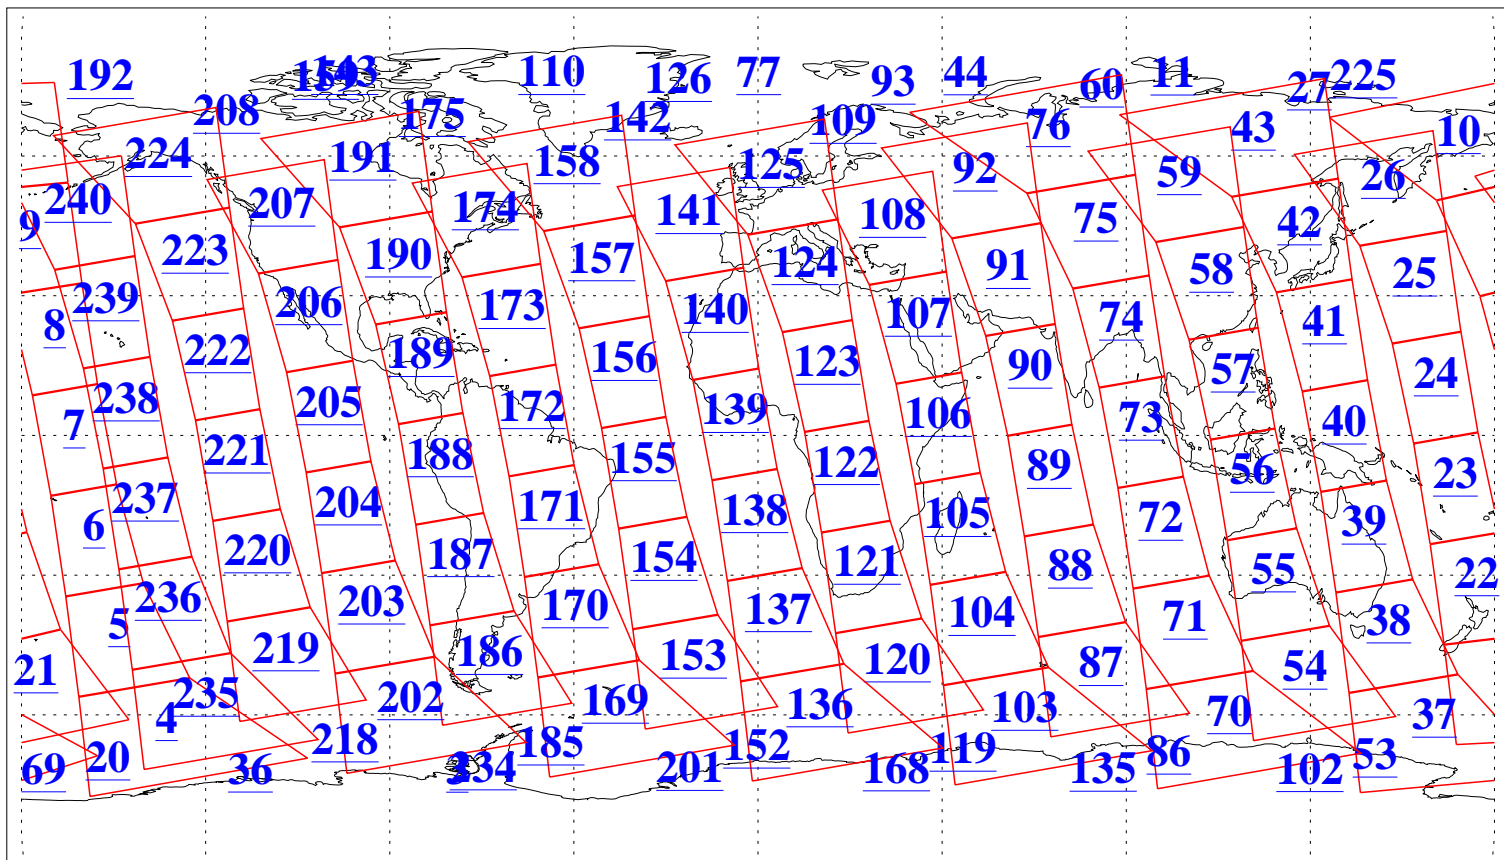

L1B Availability
AMSU Granules: 240
HSB Granules: 0
AIRS Granules: 240

15 Aug 2019
DoY 227
Aqua Day 6312
Granules: 1 to 120

Granules: 121 to 240

Legend: AMSU Available, HSB Available, AIRS Available

L1B Availability
AMSU Granules: 240
HSB Granules: 0
AIRS Granules: 240

15 Aug 2019
DoY 227
Aqua Day 6312
Ascending Granules

Descending Granules

Legend: AMSU Available, HSB Available, AIRS Available

L1B Availability
 AMSU Granules: 240
 HSB Granules: 0
 AIRS Granules: 240

15 Aug 2019
 DoY 227
 Aqua Day 6312

Northern Hemisphere Granules

Southern Hemisphere Granules

Legend: AMSU Available, HSB Available, AIRS Available