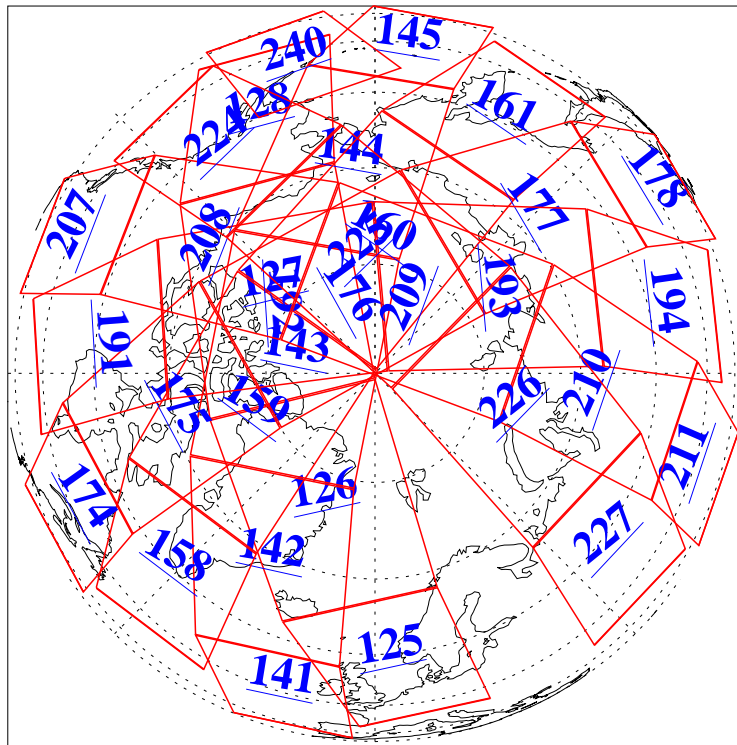

15 Aug 2019
DoY 227
Aqua Day 6312
Ascending Granules

Descending Granules

Legend: AMSU Available, HSB Available, AIRS Available

L1B Availability
 AMSU Granules: 240
 HSB Granules: 0
 AIRS Granules: 240

15 Aug 2019
 DoY 227
 Aqua Day 6312

Northern Hemisphere Granules

Southern Hemisphere Granules

Legend: AMSU Available, HSB Available, AIRS Available