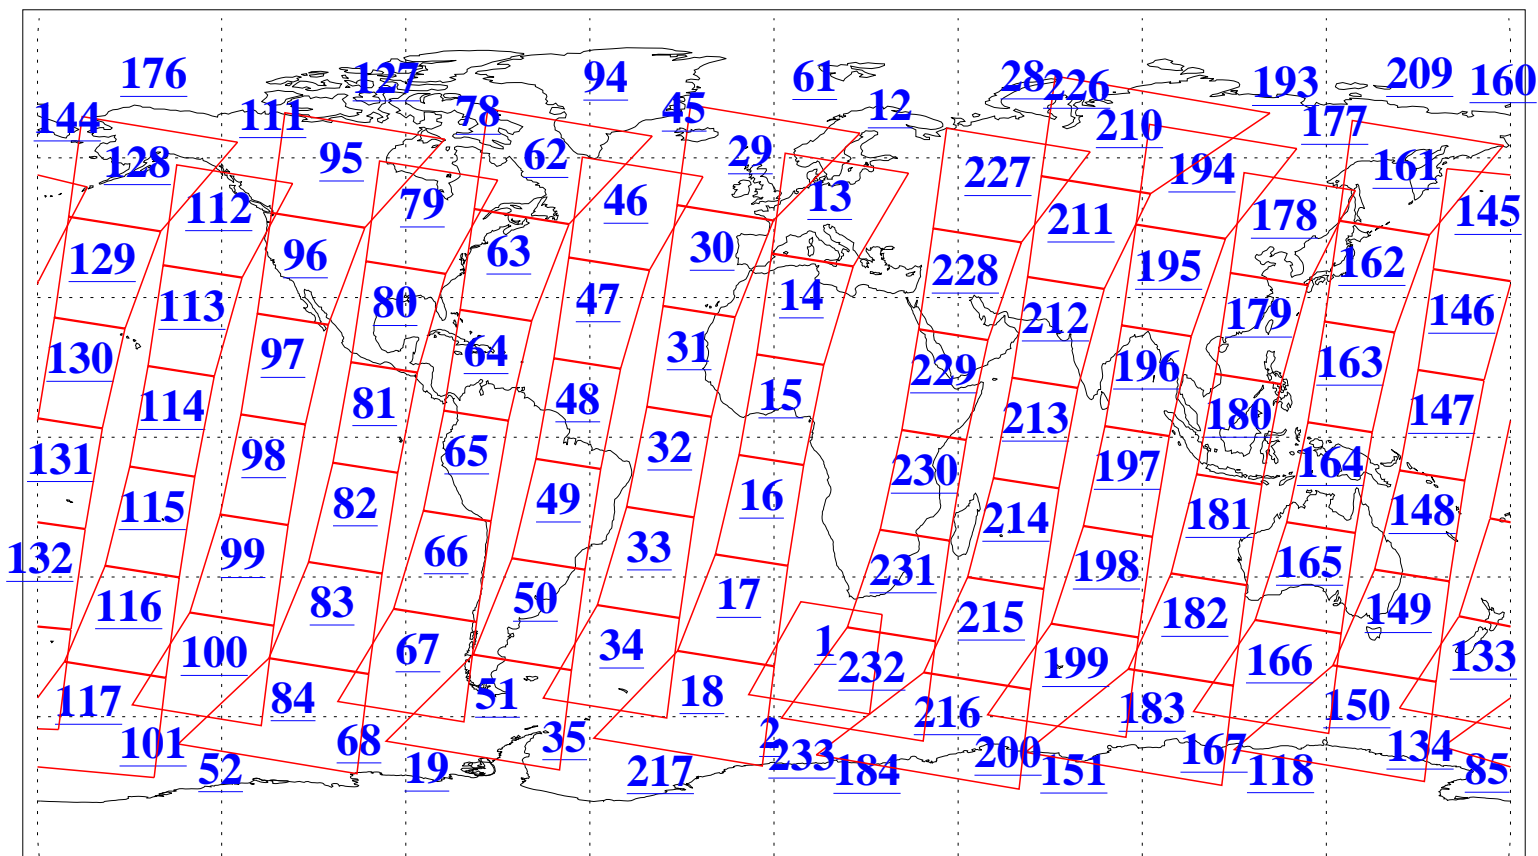

L1B Availability
AMSU Granules: 240
HSB Granules: 0
AIRS Granules: 240

15 Aug 2019
DoY 227
Aqua Day 6312
Granules: 1 to 120

Granules: 121 to 240

Legend: AMSU Available, HSB Available, AIRS Available

L1B Availability
AMSU Granules: 240
HSB Granules: 0
AIRS Granules: 240

15 Aug 2019
DoY 227
Aqua Day 6312
Ascending Granules

Descending Granules

Legend: AMSU Available, HSB Available, AIRS Available

L1B Availability
 AMSU Granules: 240
 HSB Granules: 0
 AIRS Granules: 240

15 Aug 2019
 DoY 227
 Aqua Day 6312

Northern Hemisphere Granules

Southern Hemisphere Granules

Legend: AMSU Available, HSB Available, AIRS Available