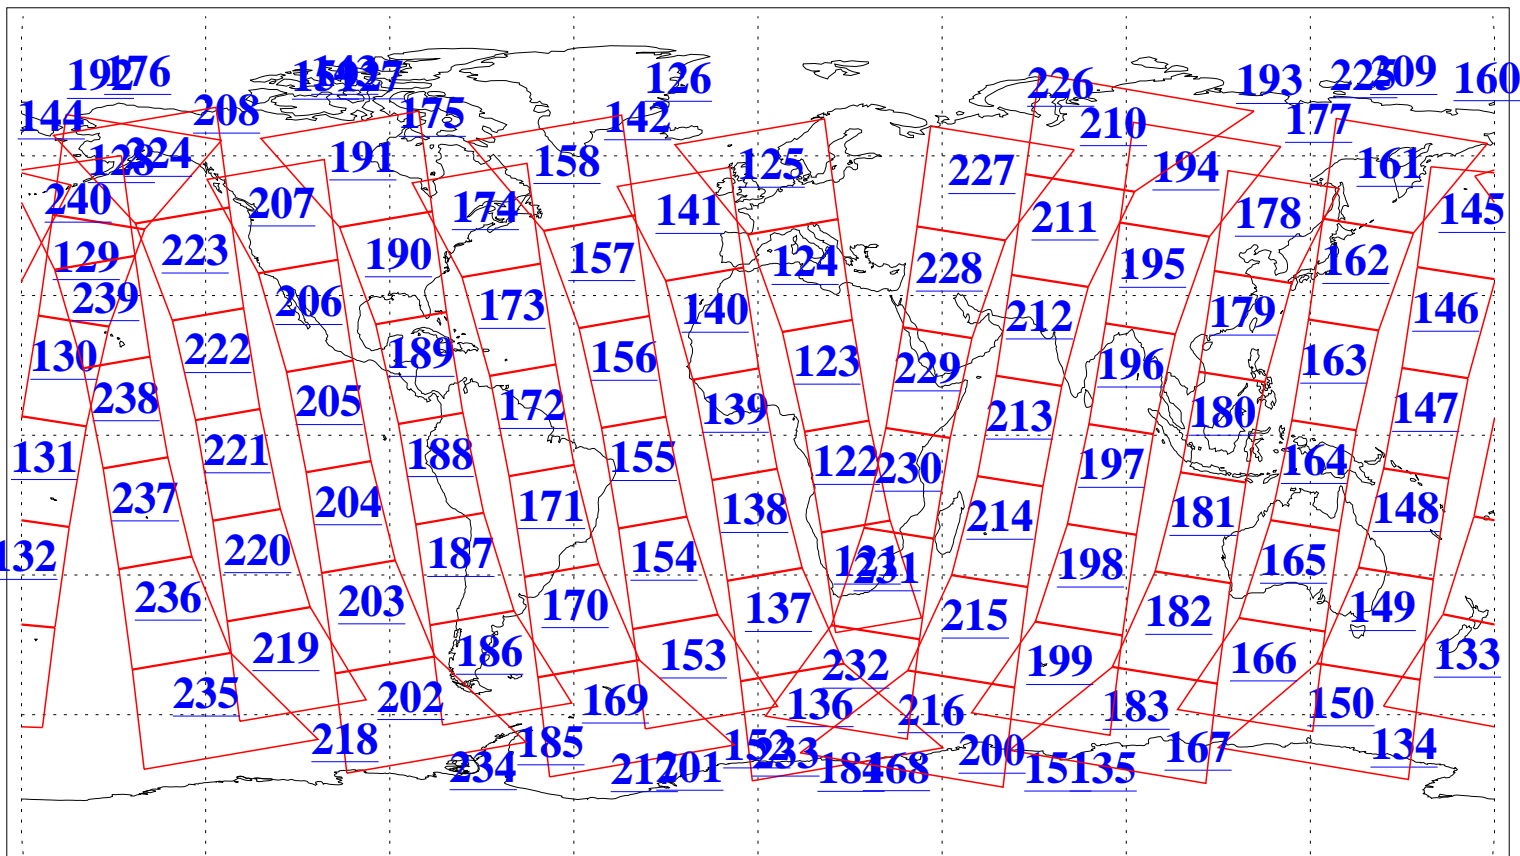

L1B Availability
AMSU Granules: 240
HSB Granules: 0
AIRS Granules: 240

15 Aug 2019
DoY 227
Aqua Day 6312
Granules: 1 to 120

Granules: 121 to 240

Legend: AMSU Available, HSB Available, AIRS Available

L1B Availability
AMSU Granules: 240
HSB Granules: 0
AIRS Granules: 240

15 Aug 2019
DoY 227
Aqua Day 6312
Ascending Granules

Descending Granules

Legend: AMSU Available, HSB Available, AIRS Available

L1B Availability
 AMSU Granules: 240
 HSB Granules: 0
 AIRS Granules: 240

15 Aug 2019
 DoY 227
 Aqua Day 6312

Northern Hemisphere Granules

Southern Hemisphere Granules

Legend: AMSU Available, HSB Available, AIRS Available