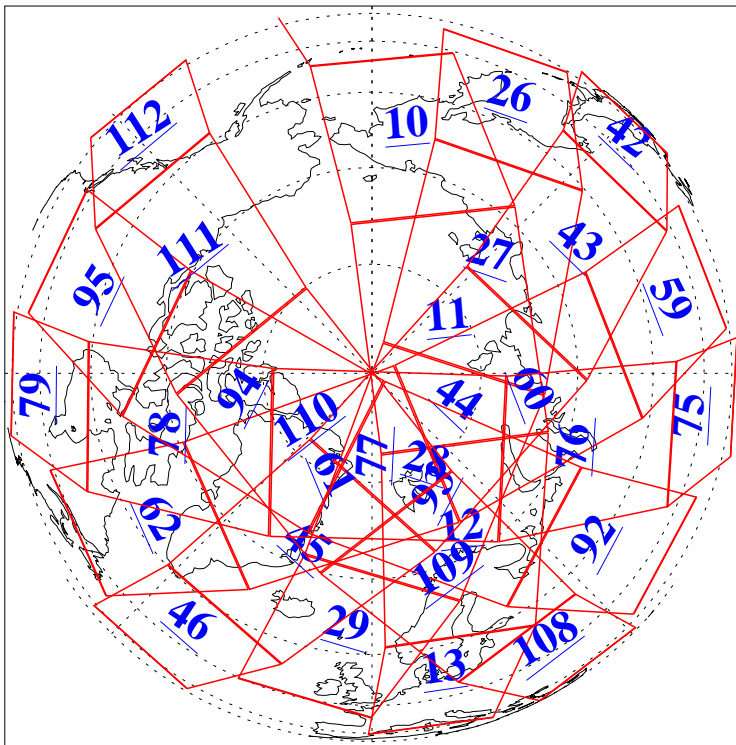

L1B Availability
AMSU Granules: 240
HSB Granules: 0
AIRS Granules: 240

15 Aug 2019
DoY 227
Aqua Day 6312
Granules: 1 to 120

Granules: 121 to 240

Legend: AMSU Available, HSB Available, AIRS Available

L1B Availability
AMSU Granules: 240
HSB Granules: 0
AIRS Granules: 240

15 Aug 2019
DoY 227
Aqua Day 6312
Ascending Granules

Descending Granules

Legend: AMSU Available, HSB Available, AIRS Available

L1B Availability
 AMSU Granules: 240
 HSB Granules: 0
 AIRS Granules: 240

15 Aug 2019
 DoY 227
 Aqua Day 6312

Northern Hemisphere Granules

Southern Hemisphere Granules

Legend: AMSU Available, HSB Available, AIRS Available