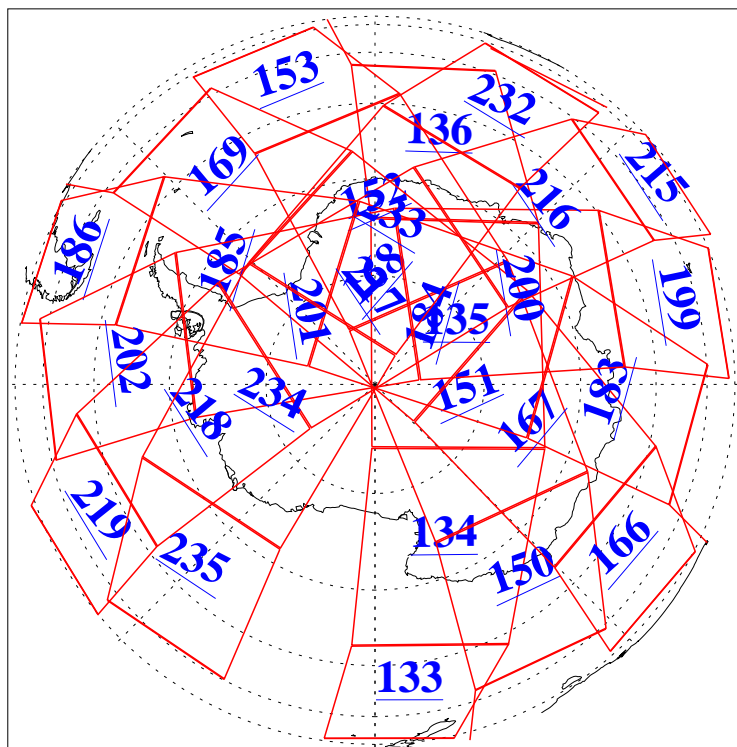

15 Aug 2019
DoY 227
Aqua Day 6312
Ascending Granules

Descending Granules

Legend: AMSU Available, HSB Available, AIRS Available

L1B Availability
 AMSU Granules: 240
 HSB Granules: 0
 AIRS Granules: 240

15 Aug 2019
 DoY 227
 Aqua Day 6312

Northern Hemisphere Granules

Southern Hemisphere Granules

Legend: AMSU Available, HSB Available, AIRS Available