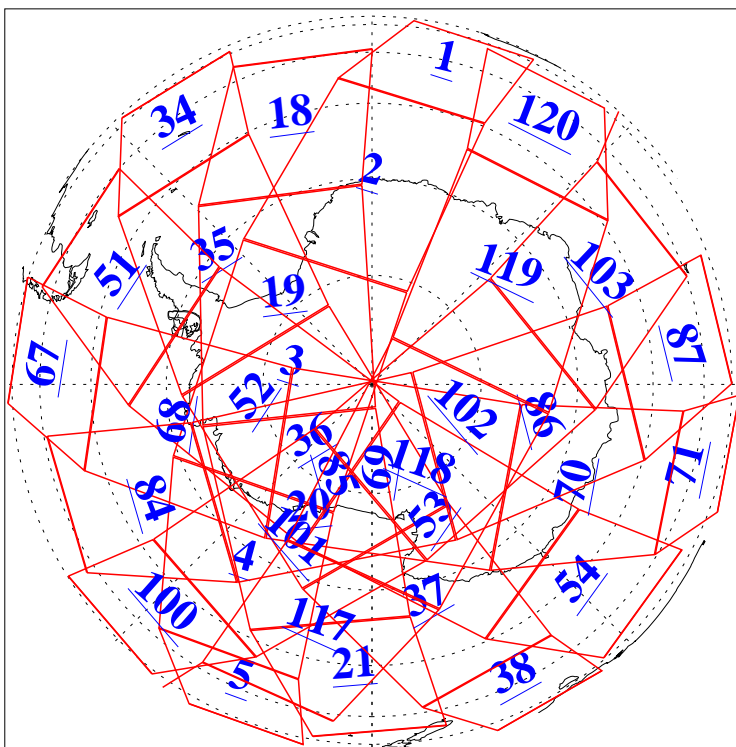

L1B Availability
AMSU Granules: 240
HSB Granules: 0
AIRS Granules: 240

15 Aug 2019
DoY 227
Aqua Day 6312
Granules: 1 to 120

Granules: 121 to 240

Legend: AMSU Available, HSB Available, AIRS Available

L1B Availability
AMSU Granules: 240
HSB Granules: 0
AIRS Granules: 240

15 Aug 2019
DoY 227
Aqua Day 6312
Ascending Granules

Descending Granules

Legend: AMSU Available, HSB Available, AIRS Available

L1B Availability
 AMSU Granules: 240
 HSB Granules: 0
 AIRS Granules: 240

15 Aug 2019
 DoY 227
 Aqua Day 6312

Northern Hemisphere Granules

Southern Hemisphere Granules

Legend: AMSU Available, HSB Available, AIRS Available