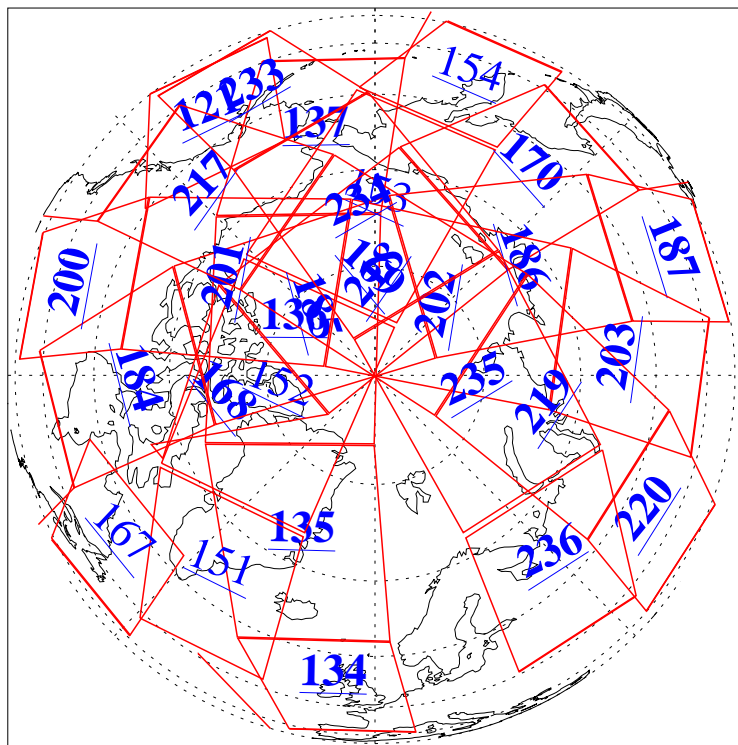

14 Aug 2019  
DoY 226  
Aqua Day 6311  
Ascending Granules

Descending Granules

Legend: AMSU Available, HSB Available, AIRS Available

L1B Availability  
 AMSU Granules: 240  
 HSB Granules: 0  
 AIRS Granules: 223

14 Aug 2019  
 DoY 226  
 Aqua Day 6311

Northern Hemisphere Granules

Southern Hemisphere Granules

Legend: AMSU Available, HSB Available, AIRS Available