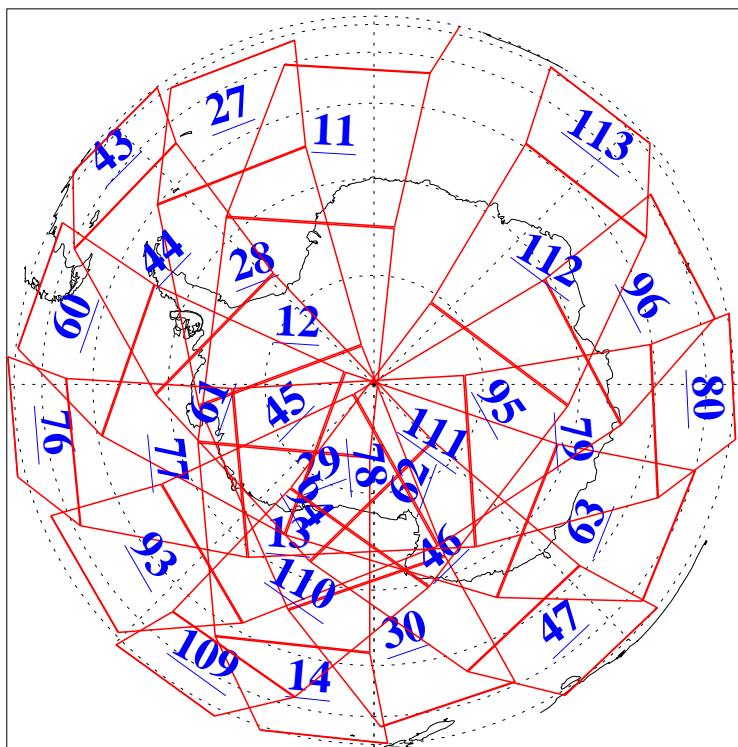

14 Aug 2019  
DoY 226  
Aqua Day 6311  
Ascending Granules

Descending Granules

Legend: AMSU Available, HSB Available, AIRS Available

L1B Availability  
 AMSU Granules: 240  
 HSB Granules: 0  
 AIRS Granules: 223

14 Aug 2019  
 DoY 226  
 Aqua Day 6311

Northern Hemisphere Granules

Southern Hemisphere Granules

Legend: AMSU Available, HSB Available, AIRS Available