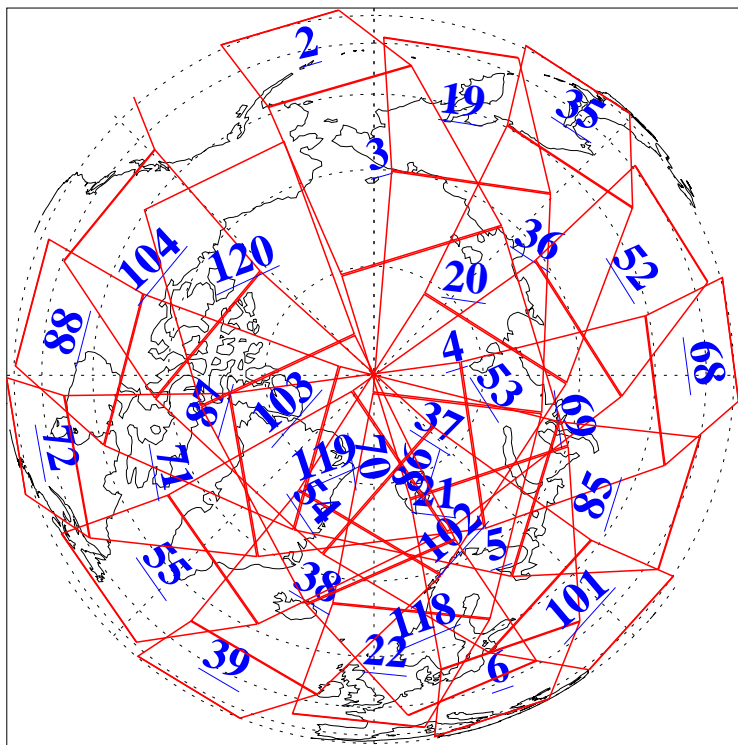

L1B Availability  
AMSU Granules: 240  
HSB Granules: 0  
AIRS Granules: 223

14 Aug 2019  
DoY 226  
Aqua Day 6311  
Granules: 1 to 120

L1B Availability  
AMSU Granules: 240  
HSB Granules: 0  
AIRS Granules: 223

14 Aug 2019  
DoY 226  
Aqua Day 6311  
Ascending Granules

Descending Granules

Legend: AMSU Available, HSB Available, AIRS Available

L1B Availability  
 AMSU Granules: 240  
 HSB Granules: 0  
 AIRS Granules: 223

14 Aug 2019  
 DoY 226  
 Aqua Day 6311

Northern Hemisphere Granules

Southern Hemisphere Granules

Legend: AMSU Available, HSB Available, AIRS Available