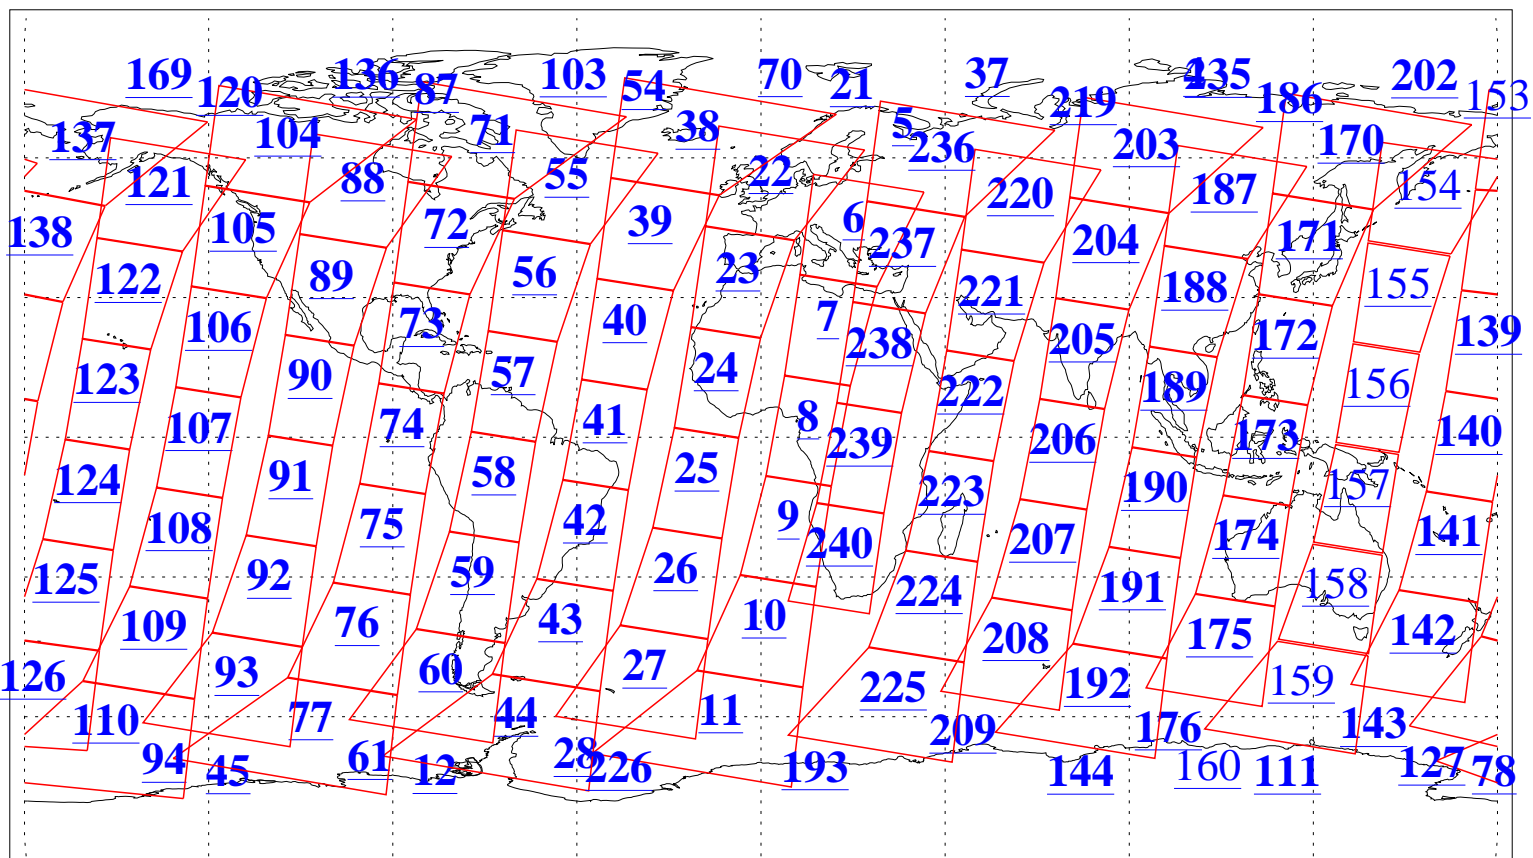

L1B Availability  
AMSU Granules: 240  
HSB Granules: 0  
AIRS Granules: 223

14 Aug 2019  
DoY 226  
Aqua Day 6311  
Granules: 1 to 120

L1B Availability  
AMSU Granules: 240  
HSB Granules: 0  
AIRS Granules: 223

14 Aug 2019  
DoY 226  
Aqua Day 6311  
Ascending Granules

Descending Granules

Legend: AMSU Available, HSB Available, AIRS Available

L1B Availability  
 AMSU Granules: 240  
 HSB Granules: 0  
 AIRS Granules: 223