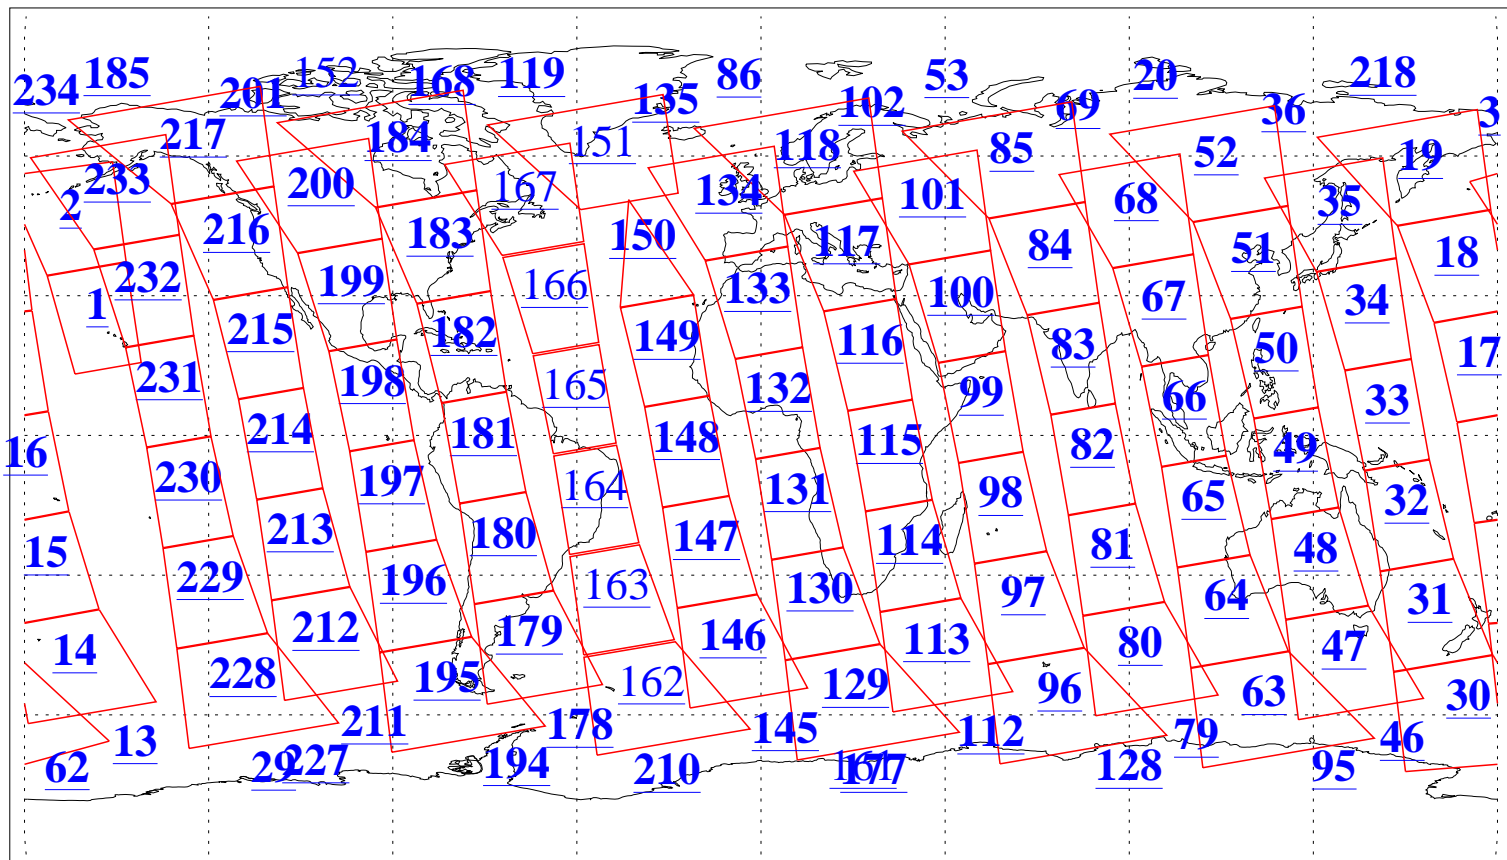

L1B Availability  
AMSU Granules: 240  
HSB Granules: 0  
AIRS Granules: 223

14 Aug 2019  
DoY 226  
Aqua Day 6311  
Granules: 1 to 120

L1B Availability  
AMSU Granules: 240  
HSB Granules: 0  
AIRS Granules: 223

14 Aug 2019  
DoY 226  
Aqua Day 6311  
Ascending Granules

Descending Granules

Legend: AMSU Available, HSB Available, AIRS Available

L1B Availability  
 AMSU Granules: 240  
 HSB Granules: 0  
 AIRS Granules: 223