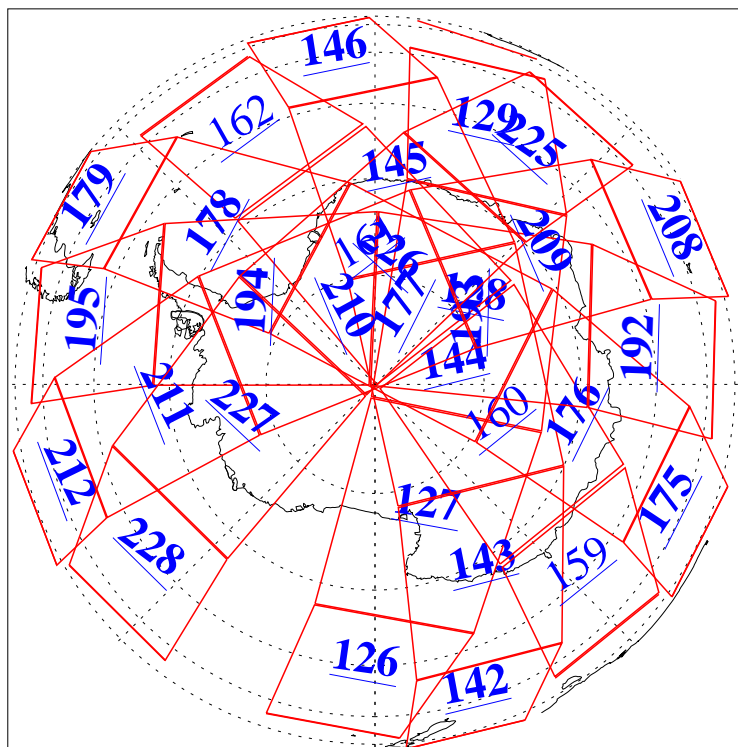

Legend: AMSU Available, HSB Available, AIRS Available