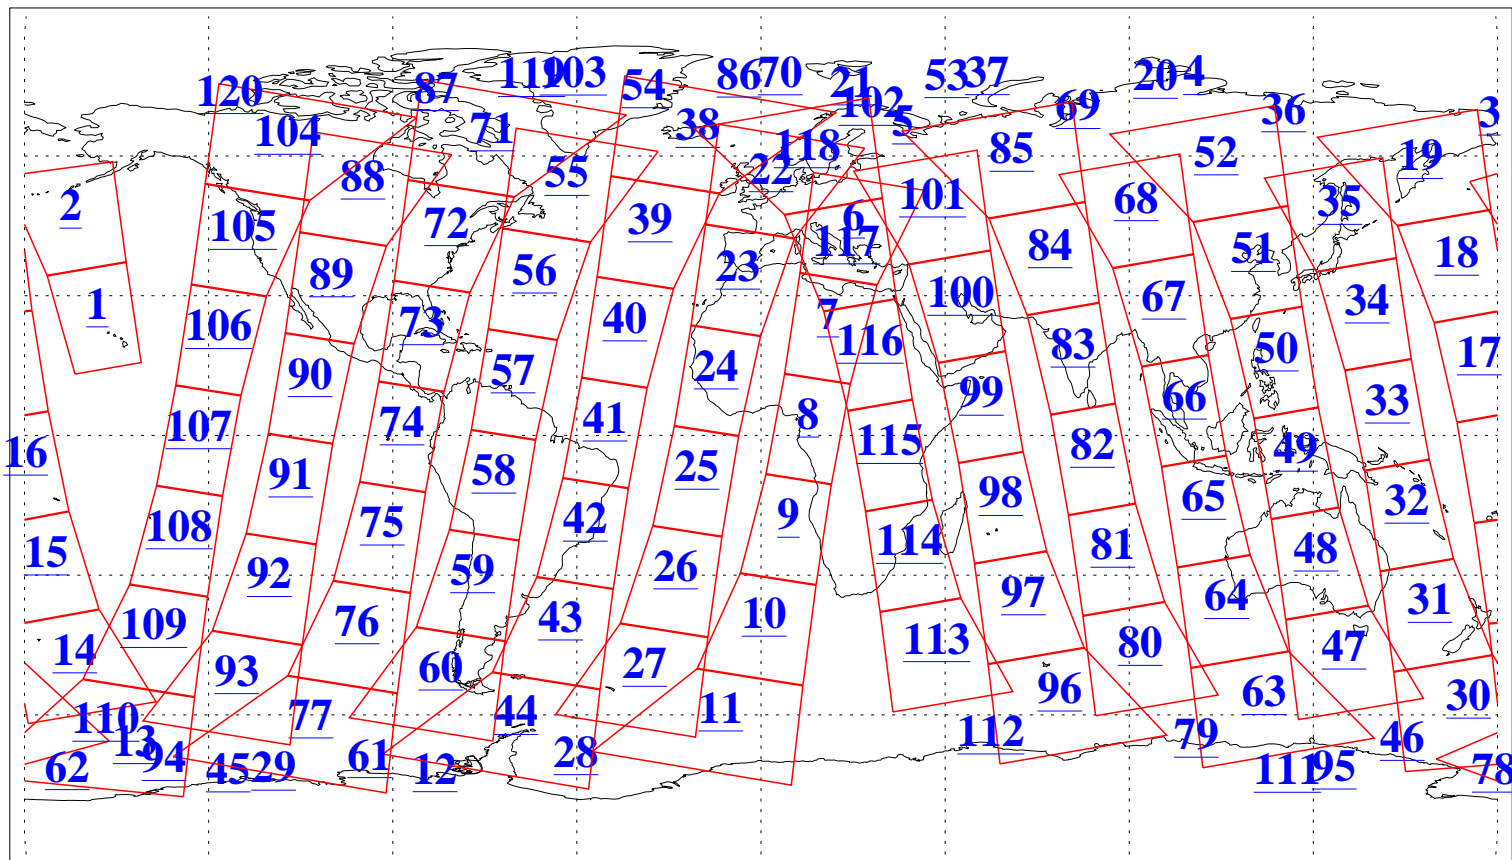

L1B Availability  
AMSU Granules: 240  
HSB Granules: 0  
AIRS Granules: 223

14 Aug 2019  
DoY 226  
Aqua Day 6311  
Granules: 1 to 120

L1B Availability  
AMSU Granules: 240  
HSB Granules: 0  
AIRS Granules: 223

14 Aug 2019  
DoY 226  
Aqua Day 6311  
Ascending Granules

Descending Granules

Legend: AMSU Available, HSB Available, AIRS Available

L1B Availability  
 AMSU Granules: 240  
 HSB Granules: 0  
 AIRS Granules: 223

14 Aug 2019  
 DoY 226  
 Aqua Day 6311

Northern Hemisphere Granules

Southern Hemisphere Granules

Legend: AMSU Available, HSB Available, AIRS Available