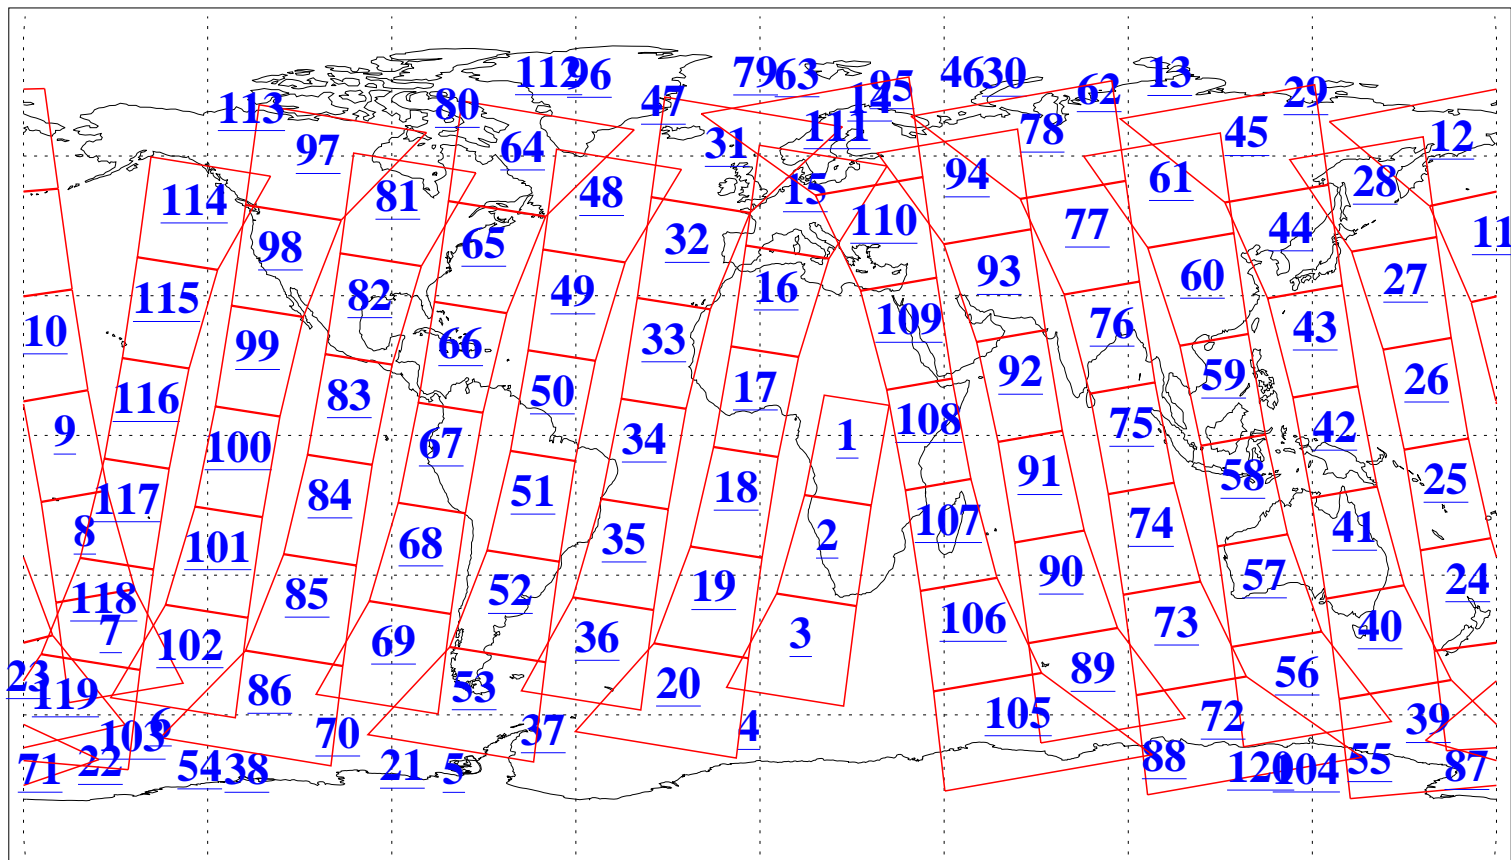

L1B Availability
AMSU Granules: 239
HSB Granules: 0
AIRS Granules: 240

13 Aug 2019
DoY 225
Aqua Day 6310
Granules: 1 to 120

Granules: 121 to 240

Legend: AMSU Available, HSB Available, AIRS Available

L1B Availability
AMSU Granules: 239
HSB Granules: 0
AIRS Granules: 240

13 Aug 2019
DoY 225
Aqua Day 6310
Ascending Granules

Descending Granules

Legend: AMSU Available, HSB Available, AIRS Available

L1B Availability
 AMSU Granules: 239
 HSB Granules: 0
 AIRS Granules: 240

13 Aug 2019
 DoY 225
 Aqua Day 6310

Northern Hemisphere Granules

Southern Hemisphere Granules

Legend: AMSU Available, HSB Available, AIRS Available