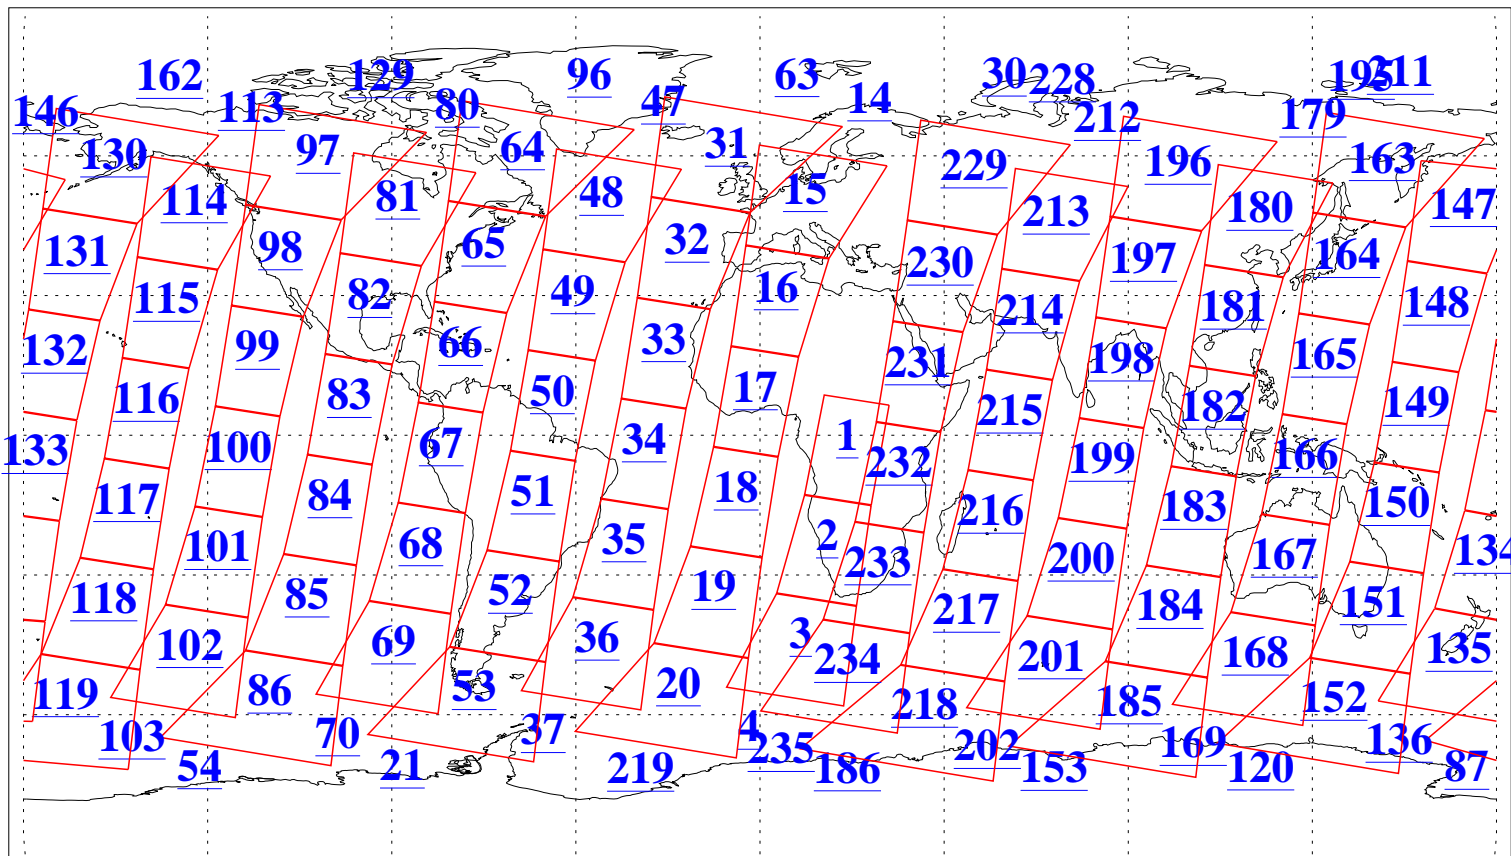

L1B Availability
AMSU Granules: 239
HSB Granules: 0
AIRS Granules: 240

13 Aug 2019
DoY 225
Aqua Day 6310
Granules: 1 to 120

Granules: 121 to 240

Legend: AMSU Available, HSB Available, AIRS Available

L1B Availability
AMSU Granules: 239
HSB Granules: 0
AIRS Granules: 240

13 Aug 2019
DoY 225
Aqua Day 6310
Ascending Granules

Descending Granules

Legend: AMSU Available, HSB Available, AIRS Available

L1B Availability
 AMSU Granules: 239
 HSB Granules: 0
 AIRS Granules: 240

13 Aug 2019
 DoY 225
 Aqua Day 6310

Northern Hemisphere Granules

Southern Hemisphere Granules

Legend: AMSU Available, HSB Available, AIRS Available