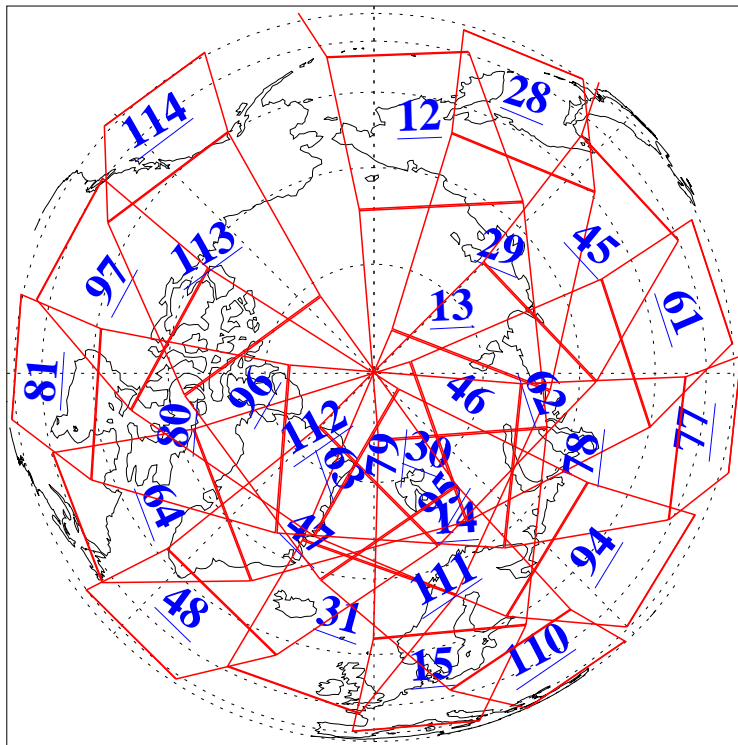

L1B Availability
AMSU Granules: 239
HSB Granules: 0
AIRS Granules: 240

13 Aug 2019
DoY 225
Aqua Day 6310
Granules: 1 to 120

Granules: 121 to 240

Legend: AMSU Available, HSB Available, AIRS Available

L1B Availability
AMSU Granules: 239
HSB Granules: 0
AIRS Granules: 240

13 Aug 2019
DoY 225
Aqua Day 6310
Ascending Granules

Descending Granules

Legend: AMSU Available, HSB Available, AIRS Available

L1B Availability
 AMSU Granules: 239
 HSB Granules: 0
 AIRS Granules: 240

13 Aug 2019
 DoY 225
 Aqua Day 6310

Northern Hemisphere Granules

Southern Hemisphere Granules

Legend: AMSU Available, HSB Available, AIRS Available