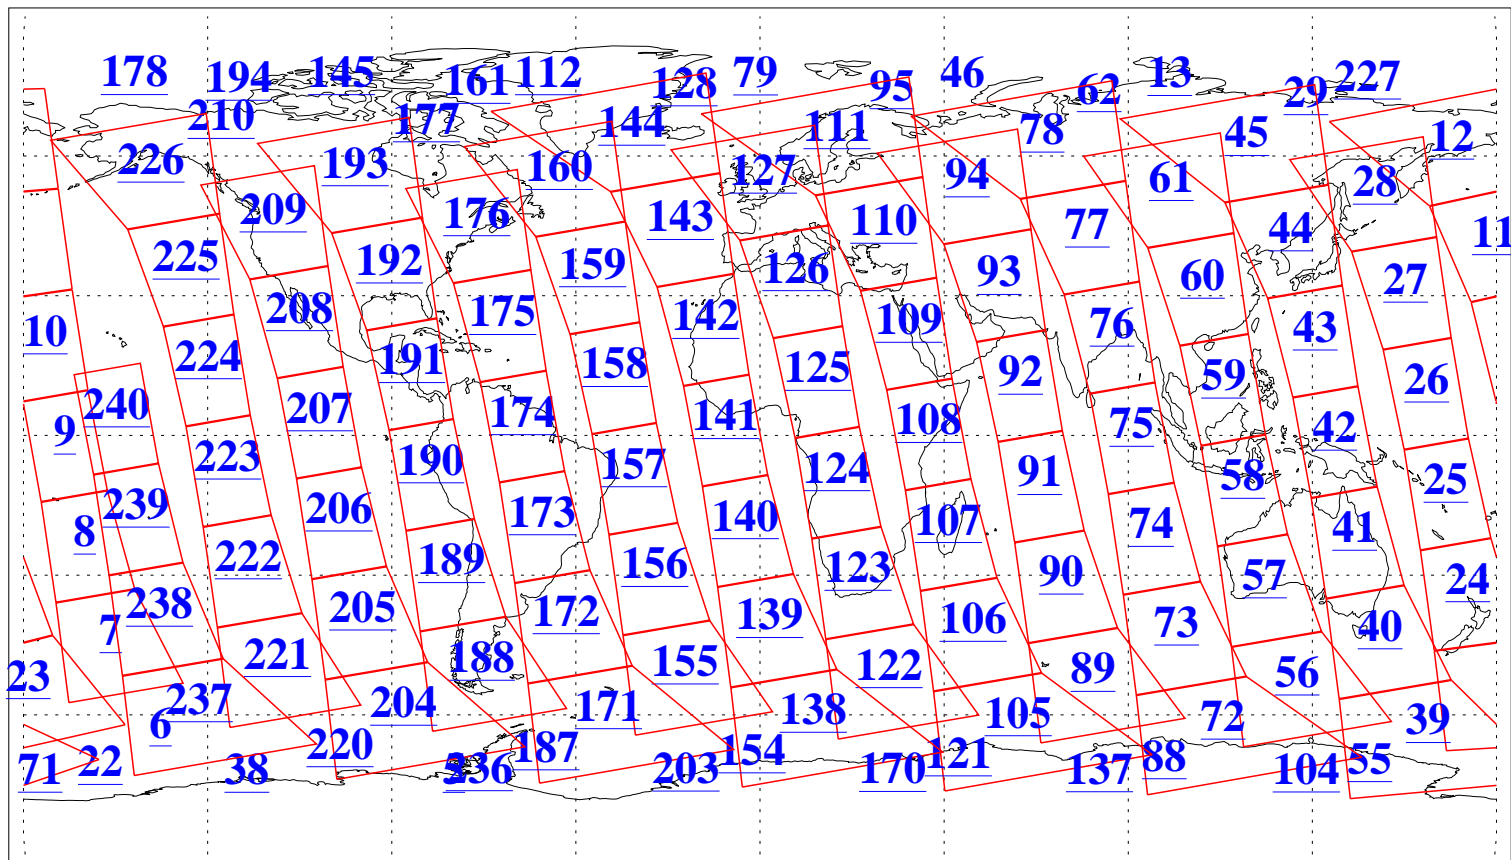

L1B Availability
AMSU Granules: 239
HSB Granules: 0
AIRS Granules: 240

13 Aug 2019
DoY 225
Aqua Day 6310
Granules: 1 to 120

Granules: 121 to 240

Legend: AMSU Available, HSB Available, AIRS Available

L1B Availability
AMSU Granules: 239
HSB Granules: 0
AIRS Granules: 240

13 Aug 2019
DoY 225
Aqua Day 6310
Ascending Granules

Descending Granules

Legend: AMSU Available, HSB Available, AIRS Available

L1B Availability
 AMSU Granules: 239
 HSB Granules: 0
 AIRS Granules: 240

13 Aug 2019
 DoY 225
 Aqua Day 6310

Northern Hemisphere Granules

Southern Hemisphere Granules

Legend: AMSU Available, HSB Available, AIRS Available