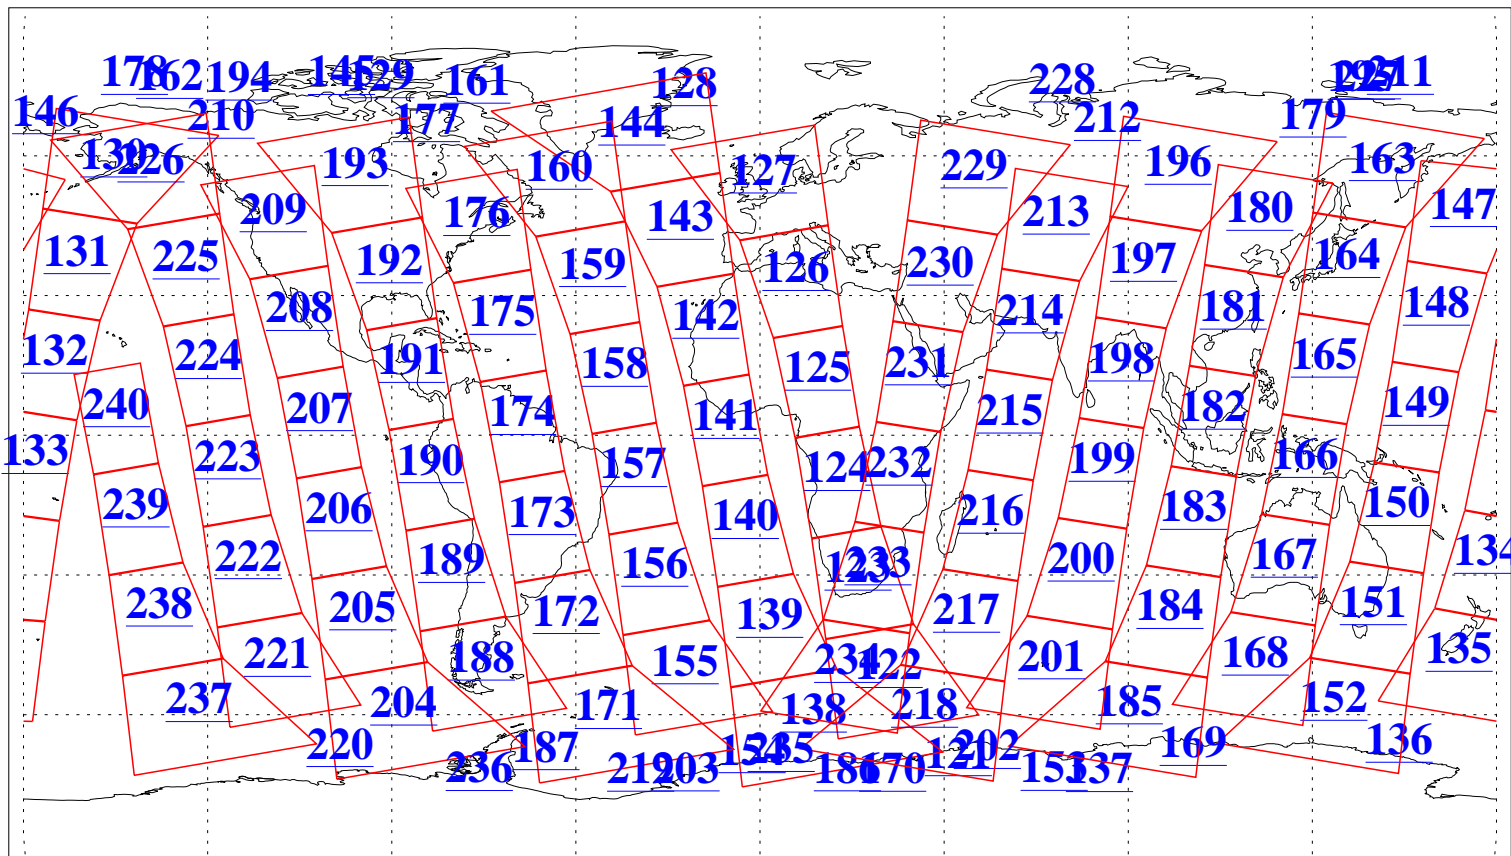

L1B Availability
AMSU Granules: 239
HSB Granules: 0
AIRS Granules: 240

13 Aug 2019
DoY 225
Aqua Day 6310
Granules: 1 to 120

Granules: 121 to 240

Legend: AMSU Available, HSB Available, AIRS Available

L1B Availability
AMSU Granules: 239
HSB Granules: 0
AIRS Granules: 240

13 Aug 2019
DoY 225
Aqua Day 6310
Ascending Granules

Descending Granules

Legend: AMSU Available, HSB Available, AIRS Available

L1B Availability
 AMSU Granules: 239
 HSB Granules: 0
 AIRS Granules: 240

13 Aug 2019
 DoY 225
 Aqua Day 6310

Northern Hemisphere Granules

Southern Hemisphere Granules

Legend: AMSU Available, HSB Available, AIRS Available