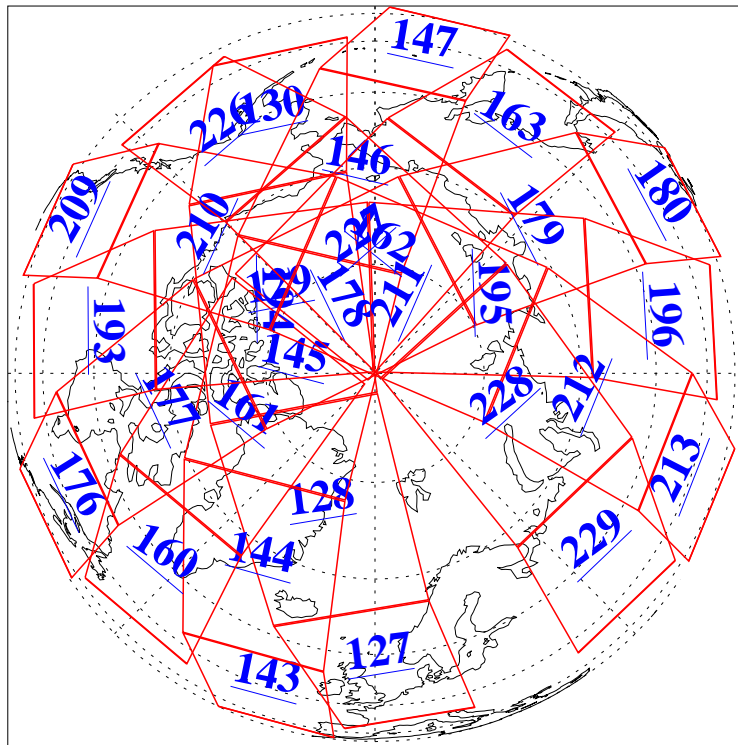

13 Aug 2019
DoY 225
Aqua Day 6310
Ascending Granules

Descending Granules

Legend: AMSU Available, HSB Available, AIRS Available

L1B Availability
 AMSU Granules: 239
 HSB Granules: 0
 AIRS Granules: 240

13 Aug 2019
 DoY 225
 Aqua Day 6310

Northern Hemisphere Granules

Southern Hemisphere Granules

Legend: AMSU Available, HSB Available, AIRS Available