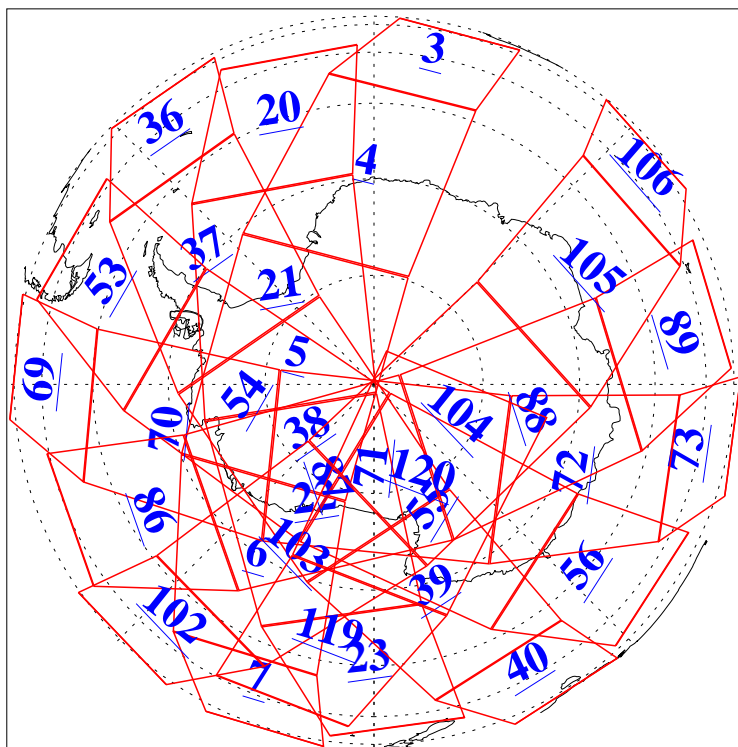

13 Aug 2019
DoY 225
Aqua Day 6310
Ascending Granules

Descending Granules

Legend: AMSU Available, HSB Available, AIRS Available

L1B Availability
 AMSU Granules: 239
 HSB Granules: 0
 AIRS Granules: 240

13 Aug 2019
 DoY 225
 Aqua Day 6310

Northern Hemisphere Granules

Southern Hemisphere Granules

Legend: AMSU Available, HSB Available, AIRS Available