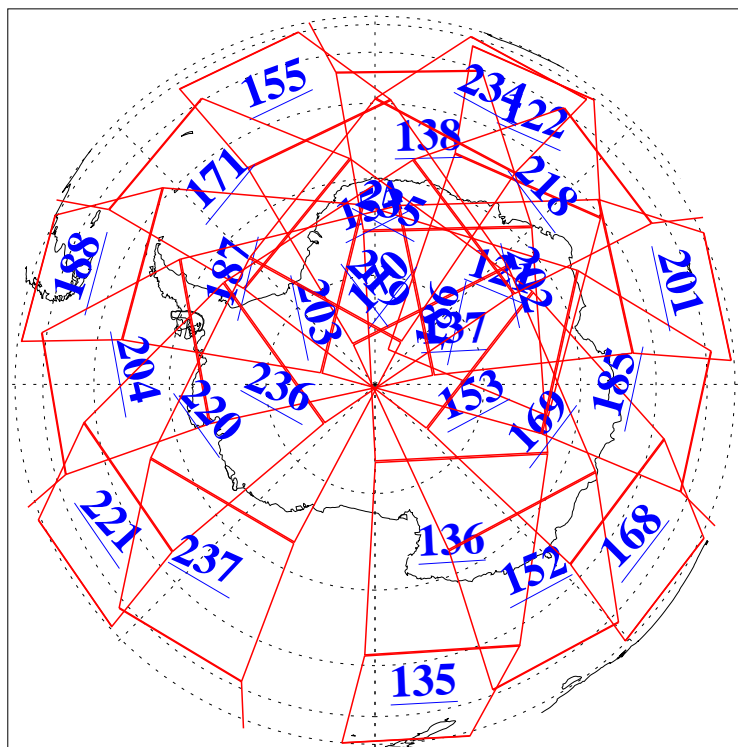

L1B Availability
AMSU Granules: 239
HSB Granules: 0
AIRS Granules: 240

13 Aug 2019
DoY 225
Aqua Day 6310
Granules: 1 to 120

Granules: 121 to 240

Legend: AMSU Available, HSB Available, AIRS Available

L1B Availability
AMSU Granules: 239
HSB Granules: 0
AIRS Granules: 240

13 Aug 2019
DoY 225
Aqua Day 6310
Ascending Granules

Descending Granules

Legend: AMSU Available, HSB Available, AIRS Available

L1B Availability
 AMSU Granules: 239
 HSB Granules: 0
 AIRS Granules: 240

13 Aug 2019
 DoY 225
 Aqua Day 6310

Northern Hemisphere Granules

Southern Hemisphere Granules

Legend: AMSU Available, HSB Available, AIRS Available