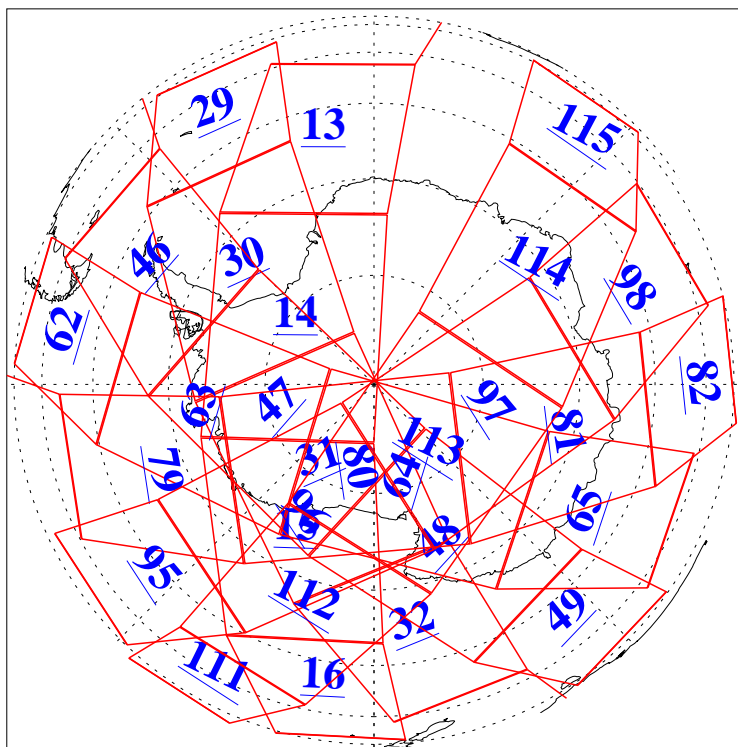

L1B Availability  
AMSU Granules: 240  
HSB Granules: 0  
AIRS Granules: 240

12 Aug 2019  
DoY 224  
Aqua Day 6309  
Granules: 1 to 120

Granules: 121 to 240

Legend: AMSU Available, HSB Available, AIRS Available

L1B Availability  
AMSU Granules: 240  
HSB Granules: 0  
AIRS Granules: 240

12 Aug 2019  
DoY 224  
Aqua Day 6309

Ascending Granules

Descending Granules

Legend: AMSU Available, HSB Available, AIRS Available

L1B Availability  
 AMSU Granules: 240  
 HSB Granules: 0  
 AIRS Granules: 240

12 Aug 2019  
 DoY 224  
 Aqua Day 6309

Northern Hemisphere Granules

Southern Hemisphere Granules

Legend: AMSU Available, HSB Available, AIRS Available