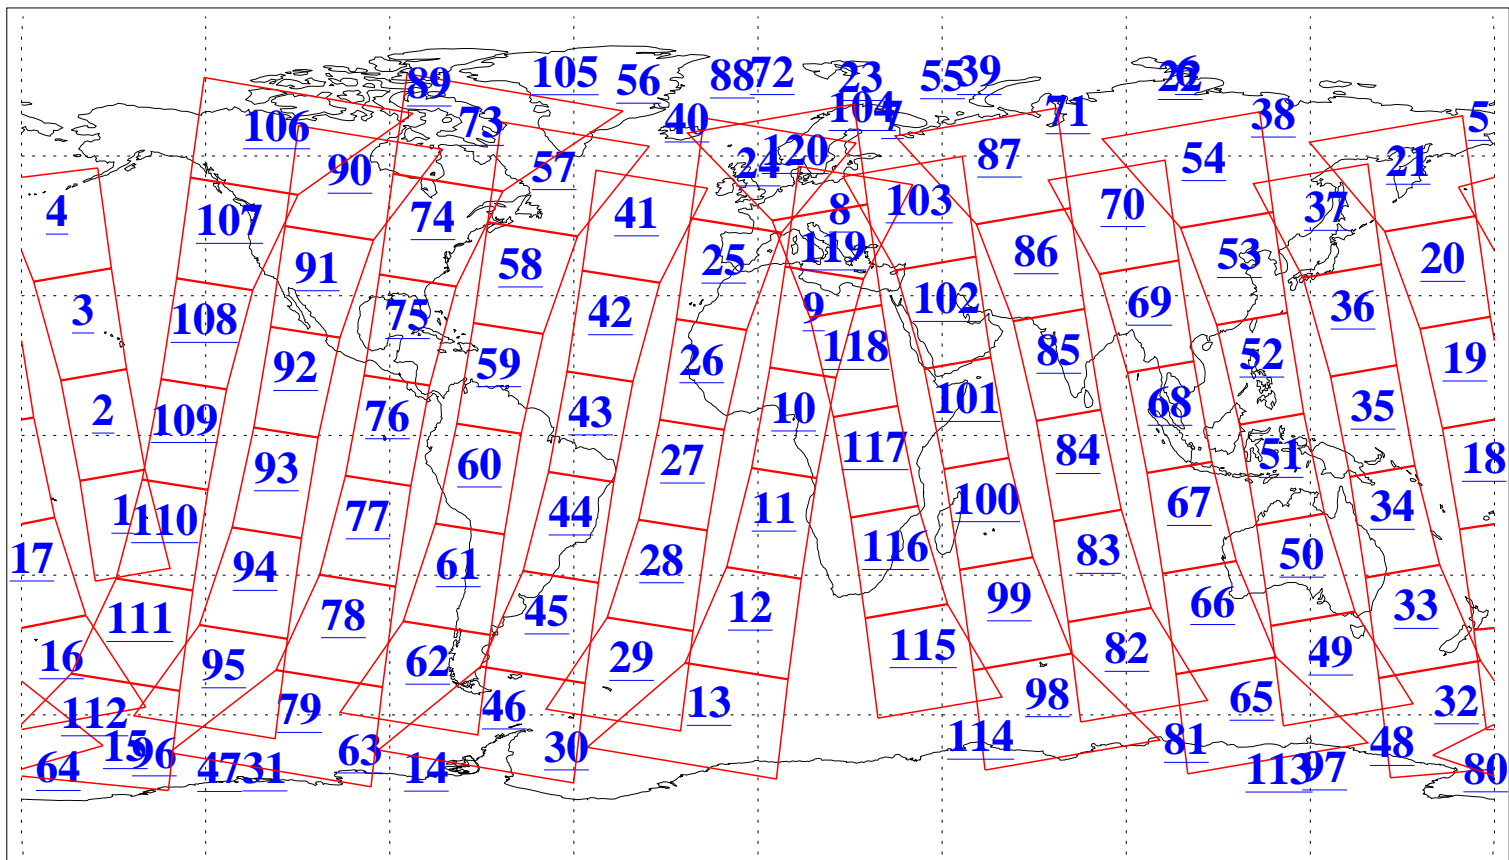

L1B Availability  
AMSU Granules: 240  
HSB Granules: 0  
AIRS Granules: 240

12 Aug 2019  
DoY 224  
Aqua Day 6309  
Granules: 1 to 120

Granules: 121 to 240

Legend: AMSU Available, HSB Available, AIRS Available

L1B Availability  
AMSU Granules: 240  
HSB Granules: 0  
AIRS Granules: 240

12 Aug 2019  
DoY 224  
Aqua Day 6309

Ascending Granules

Descending Granules

Legend: AMSU Available, HSB Available, AIRS Available

L1B Availability  
 AMSU Granules: 240  
 HSB Granules: 0  
 AIRS Granules: 240

12 Aug 2019  
 DoY 224  
 Aqua Day 6309

Northern Hemisphere Granules

Southern Hemisphere Granules

Legend: AMSU Available, HSB Available, AIRS Available