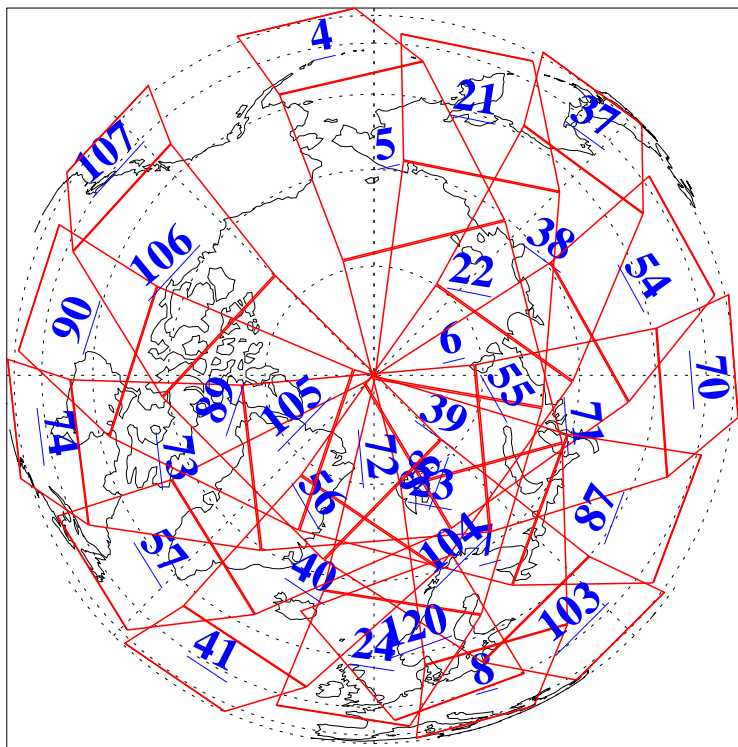

L1B Availability  
AMSU Granules: 240  
HSB Granules: 0  
AIRS Granules: 240

12 Aug 2019  
DoY 224  
Aqua Day 6309  
Granules: 1 to 120

Granules: 121 to 240

Legend: AMSU Available, HSB Available, AIRS Available

L1B Availability  
AMSU Granules: 240  
HSB Granules: 0  
AIRS Granules: 240

12 Aug 2019  
DoY 224  
Aqua Day 6309

Ascending Granules

Descending Granules

Legend: AMSU Available, HSB Available, AIRS Available

L1B Availability  
 AMSU Granules: 240  
 HSB Granules: 0  
 AIRS Granules: 240

12 Aug 2019  
 DoY 224  
 Aqua Day 6309

Northern Hemisphere Granules

Southern Hemisphere Granules

Legend: AMSU Available, HSB Available, AIRS Available