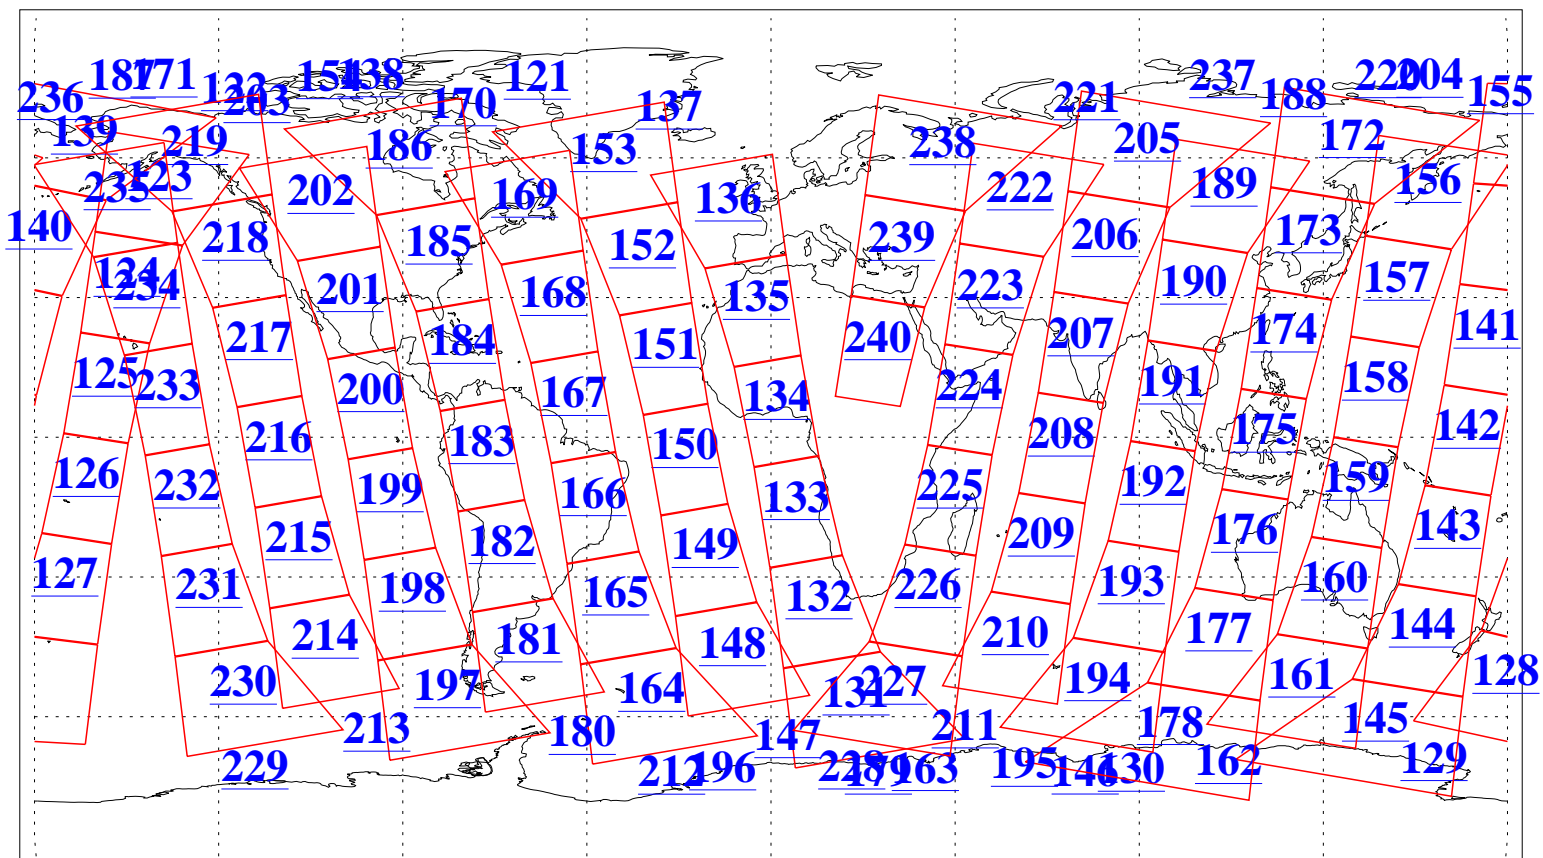

L1B Availability  
AMSU Granules: 240  
HSB Granules: 0  
AIRS Granules: 240

12 Aug 2019  
DoY 224  
Aqua Day 6309  
Granules: 1 to 120

Granules: 121 to 240

Legend: AMSU Available, HSB Available, AIRS Available

L1B Availability  
AMSU Granules: 240  
HSB Granules: 0  
AIRS Granules: 240

12 Aug 2019  
DoY 224  
Aqua Day 6309

Ascending Granules

Descending Granules

Legend: AMSU Available, HSB Available, AIRS Available

L1B Availability  
 AMSU Granules: 240  
 HSB Granules: 0  
 AIRS Granules: 240

12 Aug 2019  
 DoY 224  
 Aqua Day 6309

Northern Hemisphere Granules

Southern Hemisphere Granules

Legend: AMSU Available, HSB Available, AIRS Available