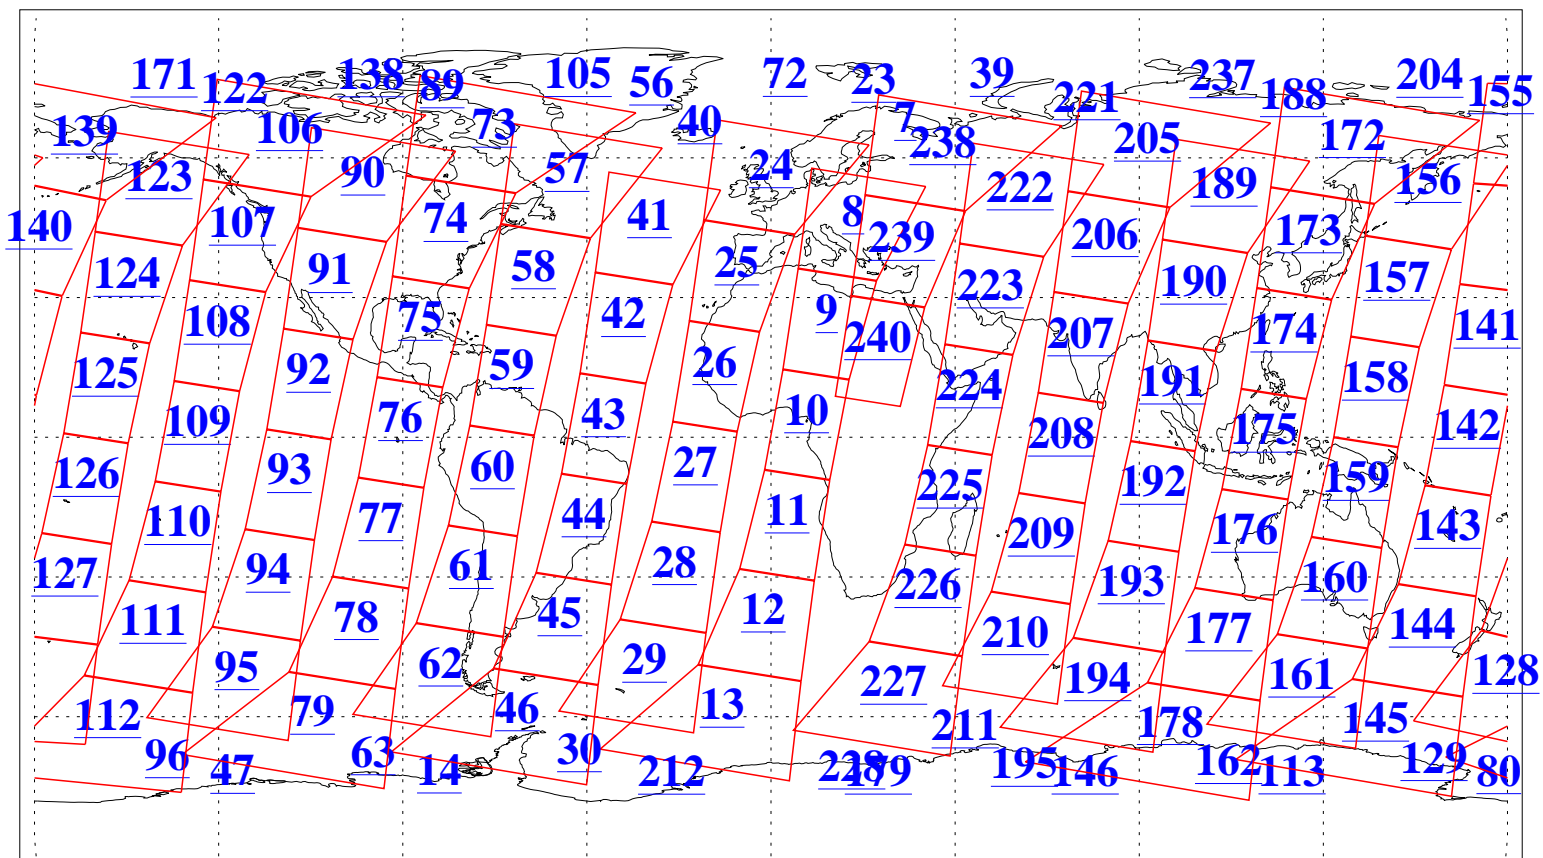

L1B Availability  
AMSU Granules: 240  
HSB Granules: 0  
AIRS Granules: 240

12 Aug 2019  
DoY 224  
Aqua Day 6309  
Granules: 1 to 120

Granules: 121 to 240

Legend: AMSU Available, HSB Available, AIRS Available

L1B Availability  
AMSU Granules: 240  
HSB Granules: 0  
AIRS Granules: 240

12 Aug 2019  
DoY 224  
Aqua Day 6309

Ascending Granules

Descending Granules

Legend: AMSU Available, HSB Available, AIRS Available

L1B Availability  
 AMSU Granules: 240  
 HSB Granules: 0  
 AIRS Granules: 240

12 Aug 2019  
 DoY 224  
 Aqua Day 6309

Northern Hemisphere Granules

Southern Hemisphere Granules

Legend: AMSU Available, HSB Available, AIRS Available