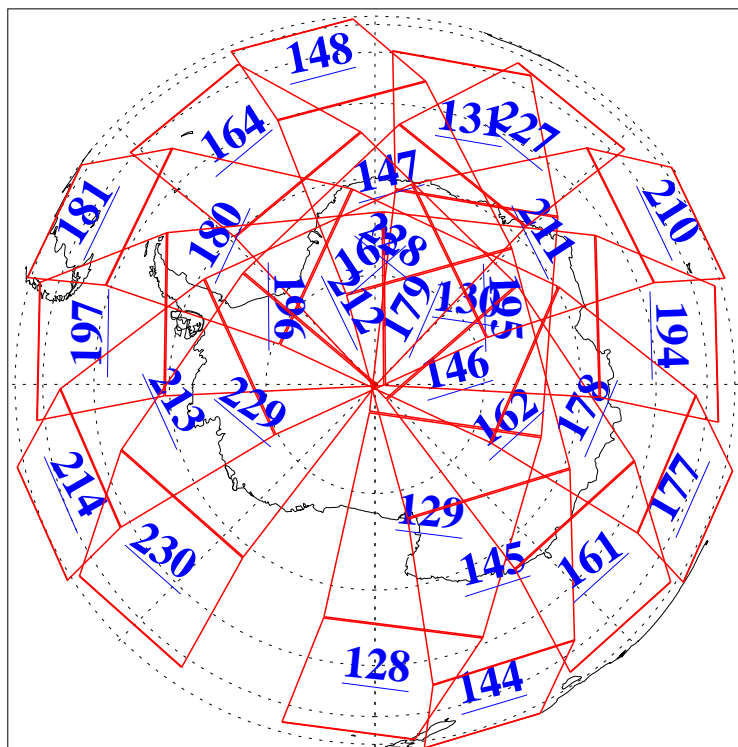

L1B Availability  
AMSU Granules: 240  
HSB Granules: 0  
AIRS Granules: 240

12 Aug 2019  
DoY 224  
Aqua Day 6309

Ascending Granules

Descending Granules

Legend: AMSU Available, HSB Available, AIRS Available

L1B Availability  
 AMSU Granules: 240  
 HSB Granules: 0  
 AIRS Granules: 240

12 Aug 2019  
 DoY 224  
 Aqua Day 6309

Northern Hemisphere Granules

Southern Hemisphere Granules

Legend: AMSU Available, HSB Available, AIRS Available