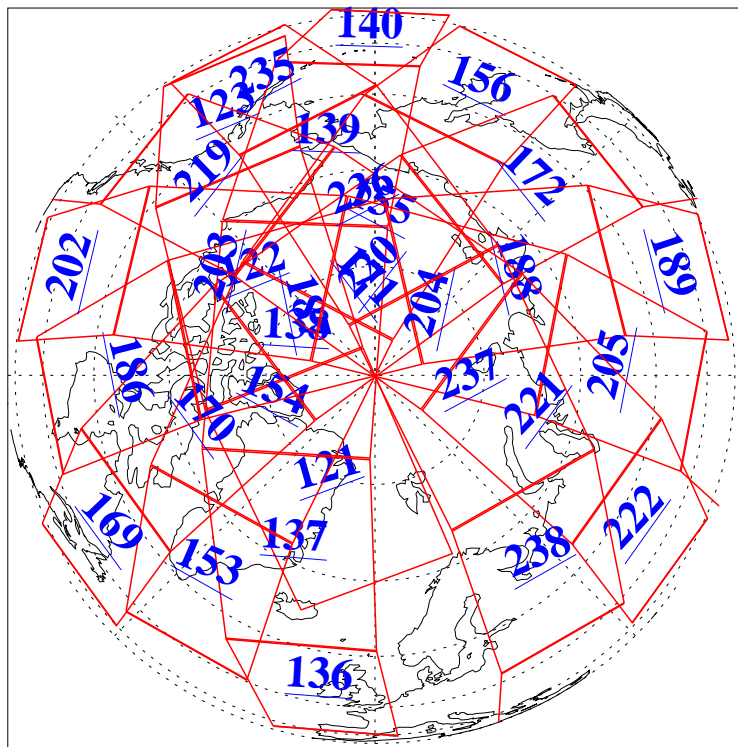

L1B Availability  
AMSU Granules: 240  
HSB Granules: 0  
AIRS Granules: 240

12 Aug 2019  
DoY 224  
Aqua Day 6309

Ascending Granules

Descending Granules

Legend: AMSU Available, HSB Available, AIRS Available

L1B Availability  
 AMSU Granules: 240  
 HSB Granules: 0  
 AIRS Granules: 240

12 Aug 2019  
 DoY 224  
 Aqua Day 6309

Northern Hemisphere Granules

Southern Hemisphere Granules

Legend: AMSU Available, HSB Available, AIRS Available