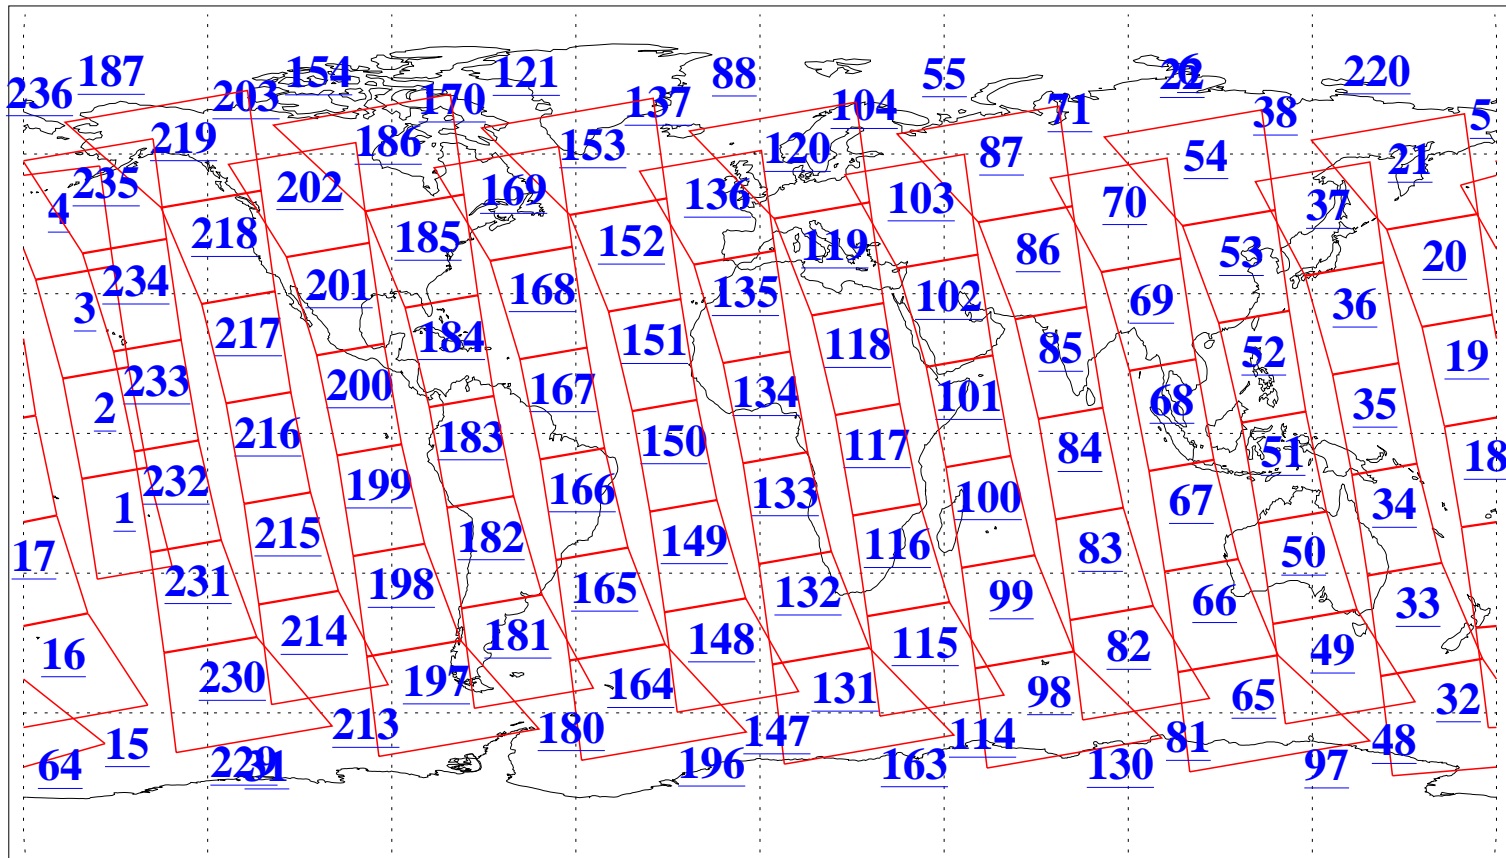

L1B Availability  
AMSU Granules: 240  
HSB Granules: 0  
AIRS Granules: 240

12 Aug 2019  
DoY 224  
Aqua Day 6309  
Granules: 1 to 120

Granules: 121 to 240

Legend: AMSU Available, HSB Available, AIRS Available

L1B Availability  
AMSU Granules: 240  
HSB Granules: 0  
AIRS Granules: 240

12 Aug 2019  
DoY 224  
Aqua Day 6309

Ascending Granules

Descending Granules

Legend: AMSU Available, HSB Available, AIRS Available

L1B Availability  
 AMSU Granules: 240  
 HSB Granules: 0  
 AIRS Granules: 240

12 Aug 2019  
 DoY 224  
 Aqua Day 6309

Northern Hemisphere Granules

Southern Hemisphere Granules

Legend: AMSU Available, HSB Available, AIRS Available