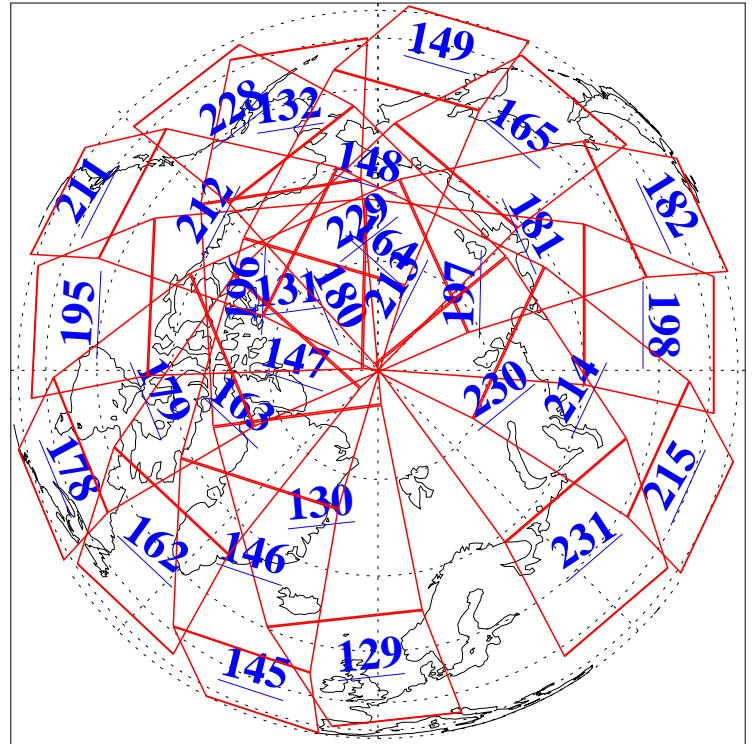

11 Aug 2019
DoY 223
Aqua Day 6308
Ascending Granules

Descending Granules

Legend: AMSU Available, HSB Available, AIRS Available

L1B Availability
AMSU Granules: 240
HSB Granules: 0
AIRS Granules: 240

11 Aug 2019
DoY 223
Aqua Day 6308

Northern Hemisphere Granules

Southern Hemisphere Granules

Legend: AMSU Available, HSB Available, AIRS Available