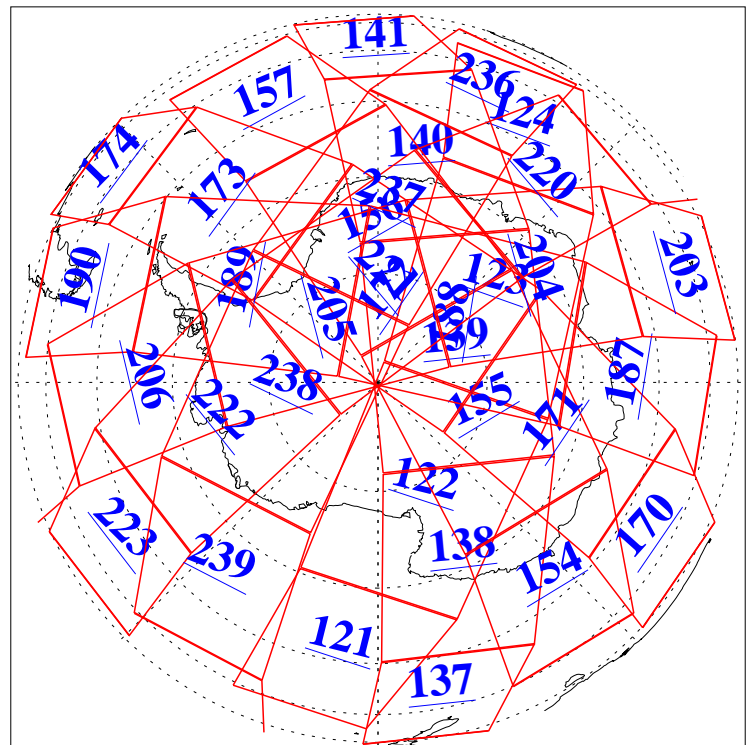

L1B Availability
AMSU Granules: 240
HSB Granules: 0
AIRS Granules: 240

11 Aug 2019
DoY 223
Aqua Day 6308
Granules: 1 to 120

Granules: 121 to 240

Legend: AMSU Available, HSB Available, AIRS Available

L1B Availability
AMSU Granules: 240
HSB Granules: 0
AIRS Granules: 240

11 Aug 2019
DoY 223
Aqua Day 6308
Ascending Granules

Descending Granules

Legend: AMSU Available, HSB Available, AIRS Available

L1B Availability
AMSU Granules: 240
HSB Granules: 0
AIRS Granules: 240

11 Aug 2019
DoY 223
Aqua Day 6308

Northern Hemisphere Granules

Southern Hemisphere Granules

Legend: AMSU Available, HSB Available, AIRS Available