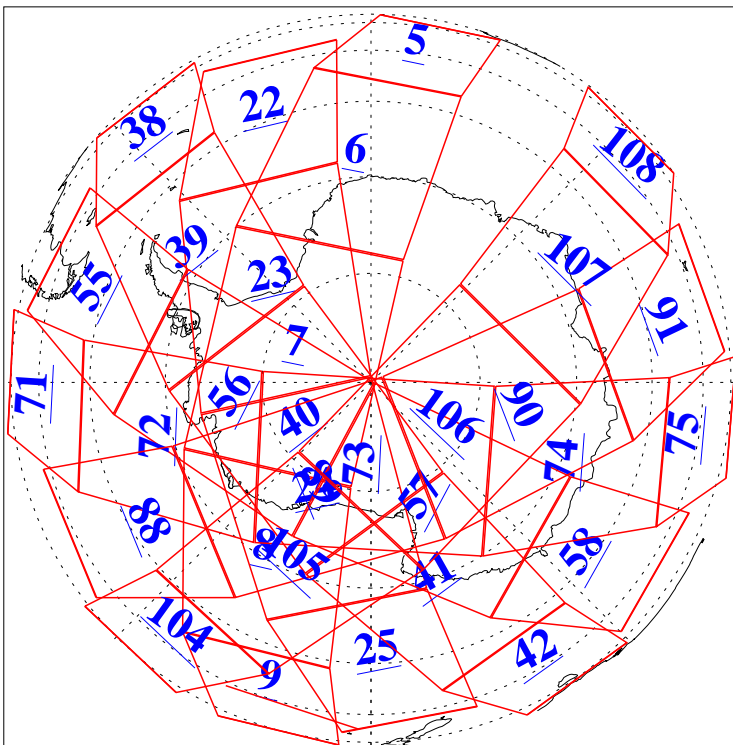

L1B Availability
AMSU Granules: 240
HSB Granules: 0
AIRS Granules: 240

11 Aug 2019
DoY 223
Aqua Day 6308
Granules: 1 to 120

Granules: 121 to 240

Legend: AMSU Available, HSB Available, AIRS Available

L1B Availability
AMSU Granules: 240
HSB Granules: 0
AIRS Granules: 240

11 Aug 2019
DoY 223
Aqua Day 6308
Ascending Granules

Descending Granules

Legend: AMSU Available, HSB Available, AIRS Available

L1B Availability
AMSU Granules: 240
HSB Granules: 0
AIRS Granules: 240

11 Aug 2019
DoY 223
Aqua Day 6308

Northern Hemisphere Granules

Southern Hemisphere Granules

Legend: AMSU Available, HSB Available, AIRS Available