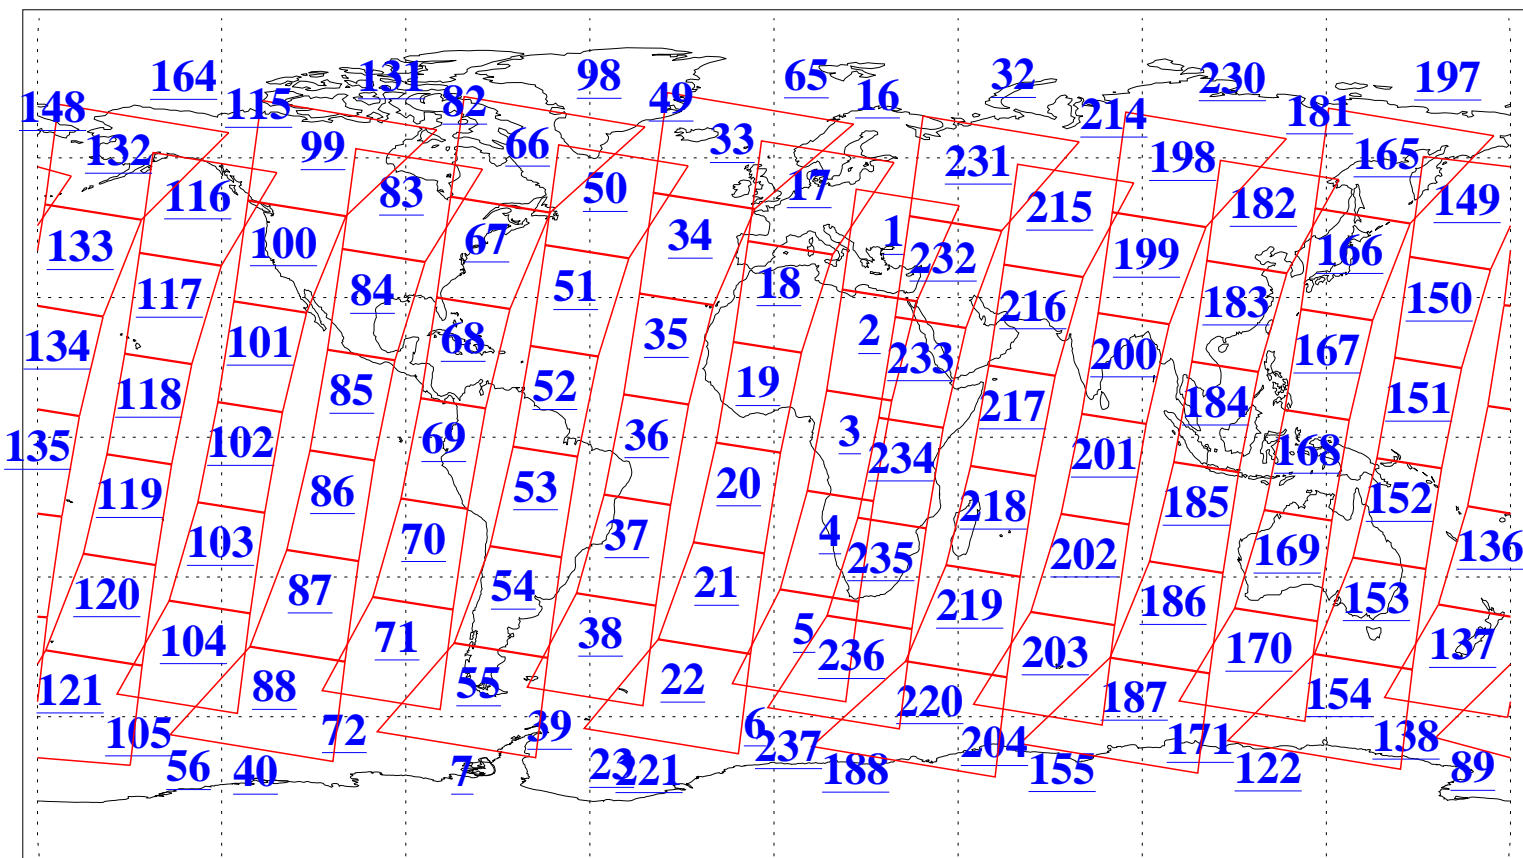

L1B Availability
AMSU Granules: 240
HSB Granules: 0
AIRS Granules: 240

11 Aug 2019
DoY 223
Aqua Day 6308
Granules: 1 to 120

Granules: 121 to 240

Legend: AMSU Available, HSB Available, AIRS Available

L1B Availability
AMSU Granules: 240
HSB Granules: 0
AIRS Granules: 240

11 Aug 2019
DoY 223
Aqua Day 6308
Ascending Granules

Descending Granules

Legend: AMSU Available, HSB Available, AIRS Available

L1B Availability
AMSU Granules: 240
HSB Granules: 0
AIRS Granules: 240

11 Aug 2019
DoY 223
Aqua Day 6308

Northern Hemisphere Granules

Southern Hemisphere Granules

Legend: AMSU Available, HSB Available, AIRS Available