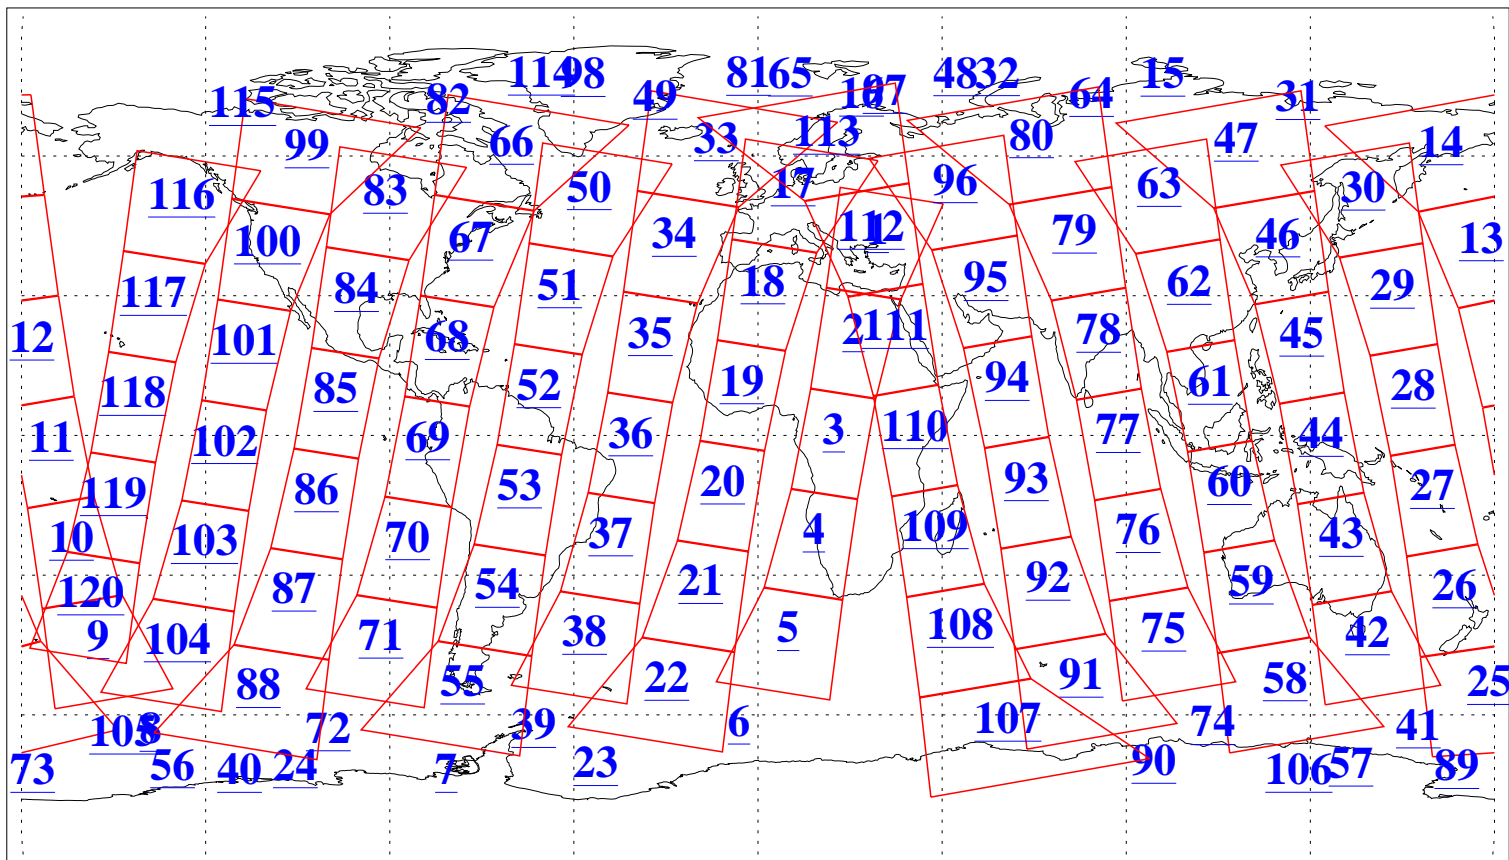

L1B Availability
AMSU Granules: 240
HSB Granules: 0
AIRS Granules: 240

11 Aug 2019
DoY 223
Aqua Day 6308
Granules: 1 to 120

Granules: 121 to 240

Legend: AMSU Available, HSB Available, AIRS Available

L1B Availability
AMSU Granules: 240
HSB Granules: 0
AIRS Granules: 240

11 Aug 2019
DoY 223
Aqua Day 6308
Ascending Granules

Descending Granules

Legend: AMSU Available, HSB Available, AIRS Available

L1B Availability
AMSU Granules: 240
HSB Granules: 0
AIRS Granules: 240

11 Aug 2019
DoY 223
Aqua Day 6308

Northern Hemisphere Granules

Southern Hemisphere Granules

Legend: AMSU Available, HSB Available, AIRS Available