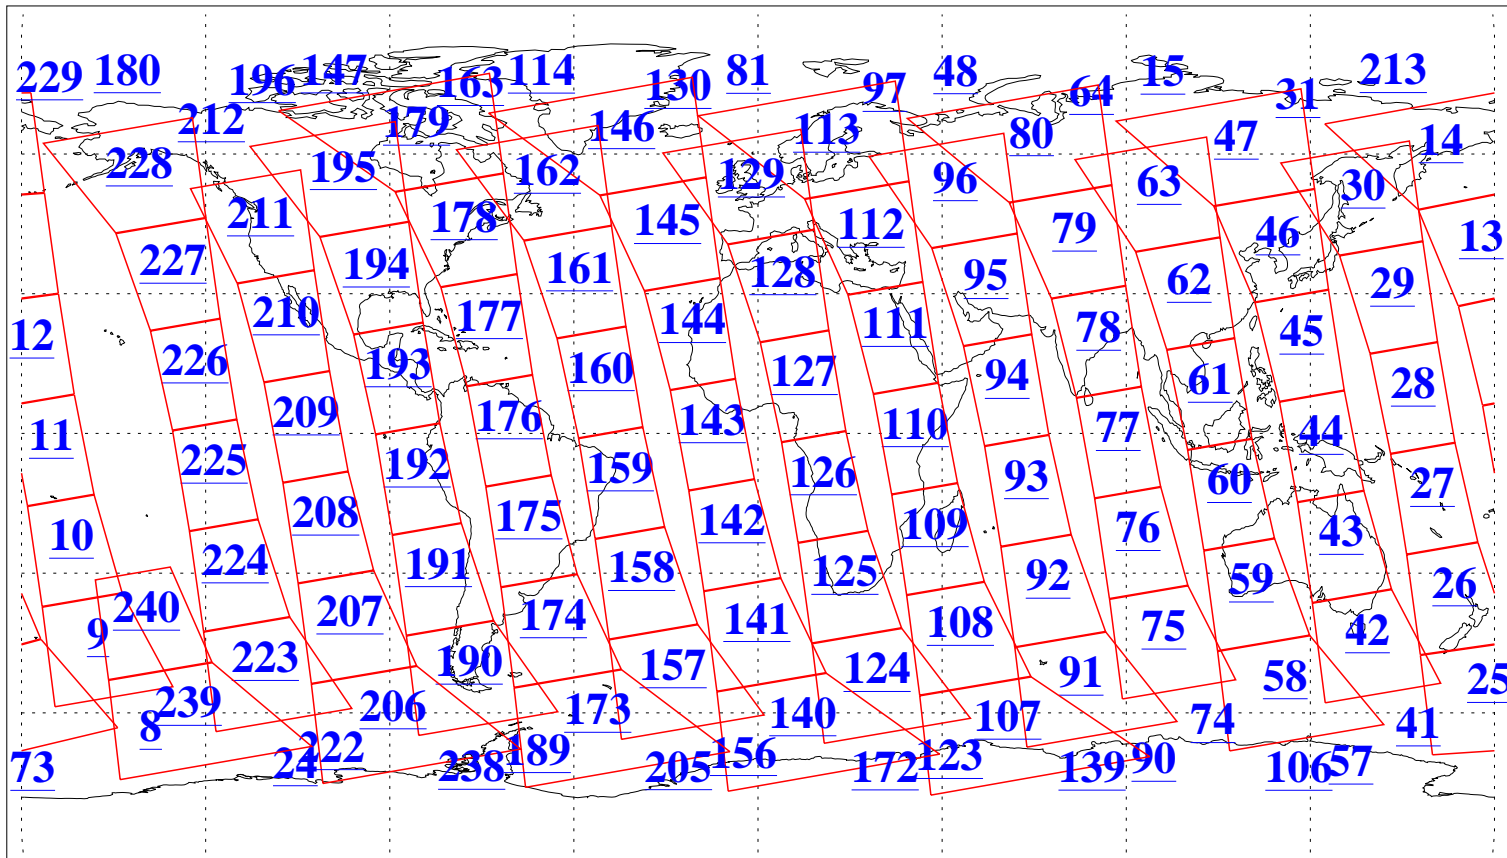

L1B Availability
AMSU Granules: 240
HSB Granules: 0
AIRS Granules: 240

11 Aug 2019
DoY 223
Aqua Day 6308
Granules: 1 to 120

Granules: 121 to 240

Legend: AMSU Available, HSB Available, AIRS Available

L1B Availability
AMSU Granules: 240
HSB Granules: 0
AIRS Granules: 240

11 Aug 2019
DoY 223
Aqua Day 6308
Ascending Granules

Descending Granules

Legend: AMSU Available, HSB Available, AIRS Available

L1B Availability
AMSU Granules: 240
HSB Granules: 0
AIRS Granules: 240

11 Aug 2019
DoY 223
Aqua Day 6308