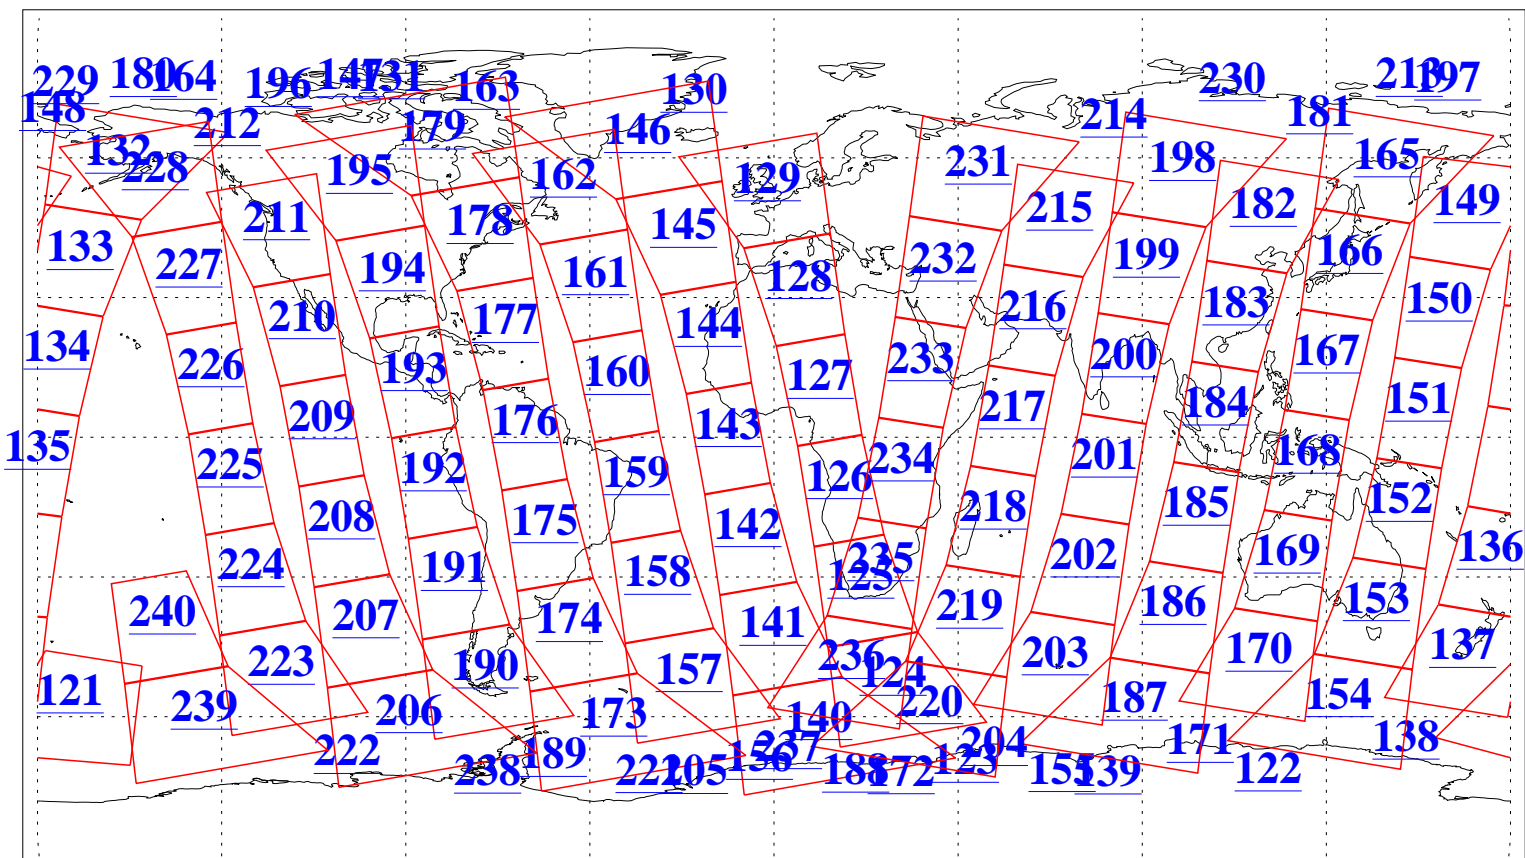

L1B Availability
AMSU Granules: 240
HSB Granules: 0
AIRS Granules: 240

11 Aug 2019
DoY 223
Aqua Day 6308
Granules: 1 to 120

Granules: 121 to 240

Legend: AMSU Available, HSB Available, AIRS Available

L1B Availability
AMSU Granules: 240
HSB Granules: 0
AIRS Granules: 240

11 Aug 2019
DoY 223
Aqua Day 6308
Ascending Granules

Descending Granules

Legend: AMSU Available, HSB Available, AIRS Available

L1B Availability
AMSU Granules: 240
HSB Granules: 0
AIRS Granules: 240

11 Aug 2019
DoY 223
Aqua Day 6308

Northern Hemisphere Granules

Southern Hemisphere Granules

Legend: AMSU Available, HSB Available, AIRS Available