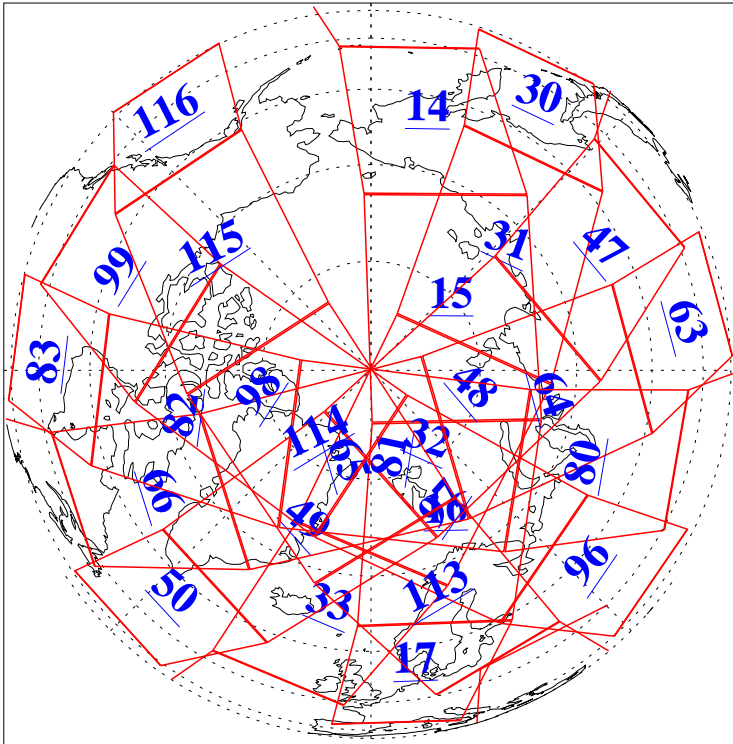

L1B Availability
AMSU Granules: 240
HSB Granules: 0
AIRS Granules: 240

11 Aug 2019
DoY 223
Aqua Day 6308
Granules: 1 to 120

Granules: 121 to 240

Legend: AMSU Available, HSB Available, AIRS Available

L1B Availability
AMSU Granules: 240
HSB Granules: 0
AIRS Granules: 240

11 Aug 2019
DoY 223
Aqua Day 6308
Ascending Granules

Descending Granules

Legend: AMSU Available, HSB Available, AIRS Available

L1B Availability
AMSU Granules: 240
HSB Granules: 0
AIRS Granules: 240

11 Aug 2019
DoY 223
Aqua Day 6308

Northern Hemisphere Granules

Southern Hemisphere Granules

Legend: AMSU Available, HSB Available, AIRS Available