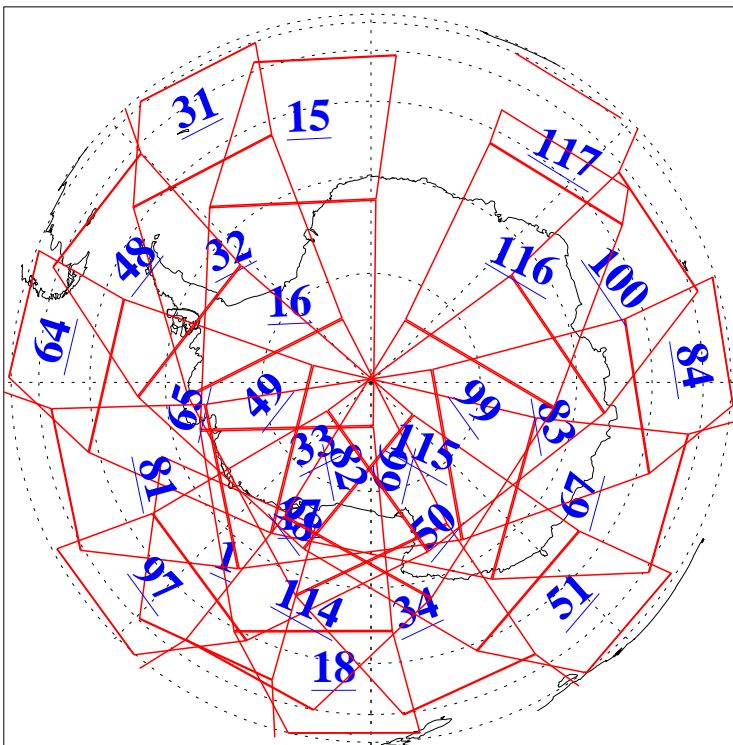

L1B Availability
AMSU Granules: 240
HSB Granules: 0
AIRS Granules: 239

10 Aug 2019
DoY 222
Aqua Day 6307
Granules: 1 to 120

Granules: 121 to 240

Legend: AMSU Available, HSB Available, AIRS Available

L1B Availability
AMSU Granules: 240
HSB Granules: 0
AIRS Granules: 239

10 Aug 2019
DoY 222
Aqua Day 6307
Ascending Granules

Descending Granules

Legend: AMSU Available, HSB Available, AIRS Available

L1B Availability
 AMSU Granules: 240
 HSB Granules: 0
 AIRS Granules: 239

10 Aug 2019
 DoY 222
 Aqua Day 6307

Northern Hemisphere Granules

Southern Hemisphere Granules

Legend: AMSU Available, HSB Available, AIRS Available