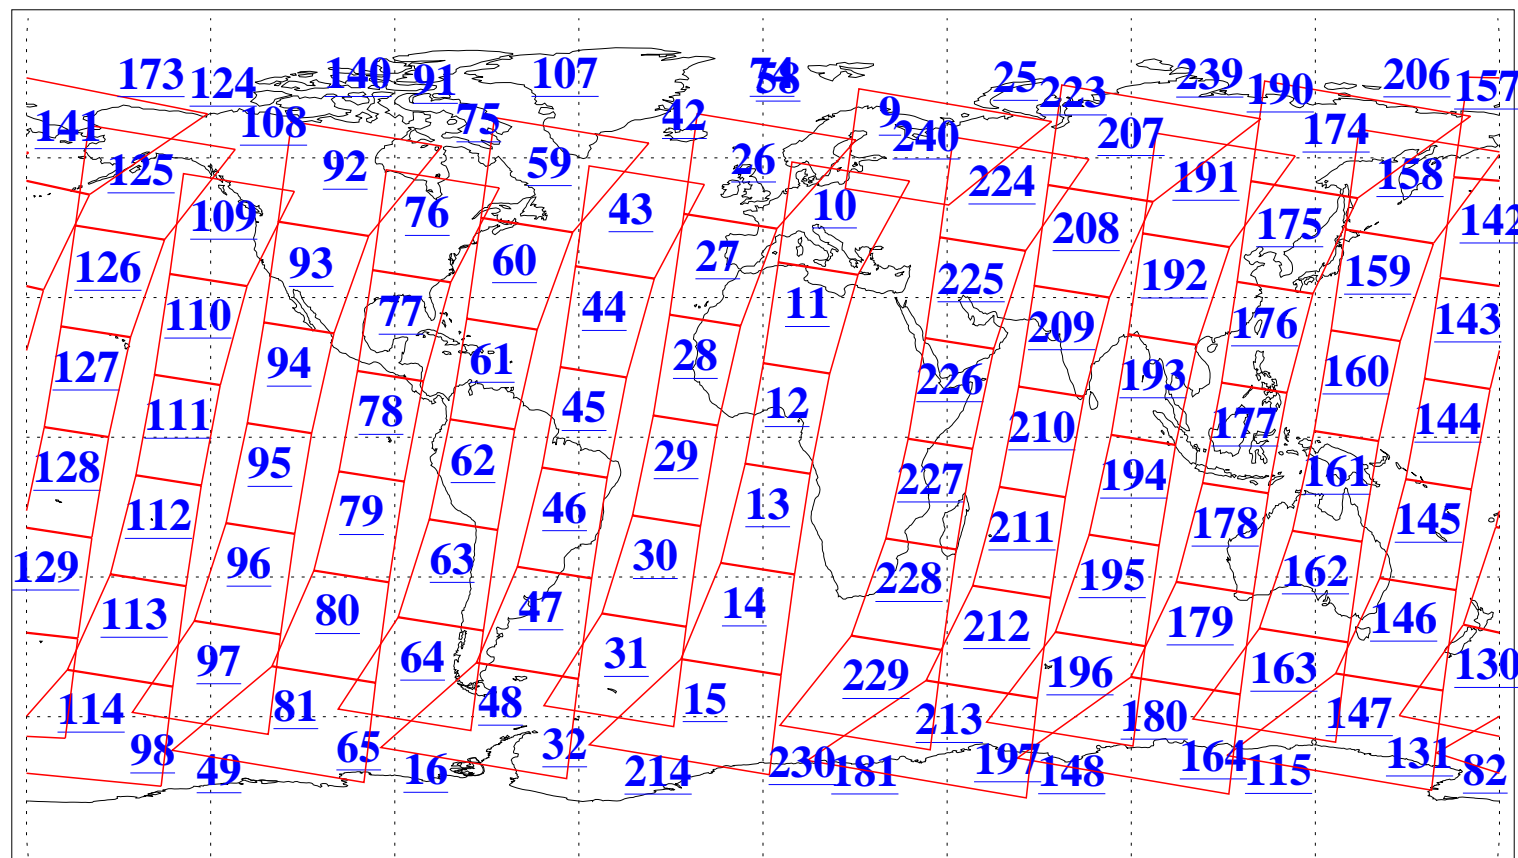

L1B Availability
AMSU Granules: 240
HSB Granules: 0
AIRS Granules: 239

10 Aug 2019
DoY 222
Aqua Day 6307
Granules: 1 to 120

Granules: 121 to 240

Legend: AMSU Available, HSB Available, AIRS Available

L1B Availability
AMSU Granules: 240
HSB Granules: 0
AIRS Granules: 239

10 Aug 2019
DoY 222
Aqua Day 6307
Ascending Granules

Descending Granules

Legend: AMSU Available, HSB Available, AIRS Available

L1B Availability
 AMSU Granules: 240
 HSB Granules: 0
 AIRS Granules: 239

10 Aug 2019
 DoY 222
 Aqua Day 6307

Northern Hemisphere Granules

Southern Hemisphere Granules

Legend: AMSU Available, HSB Available, AIRS Available