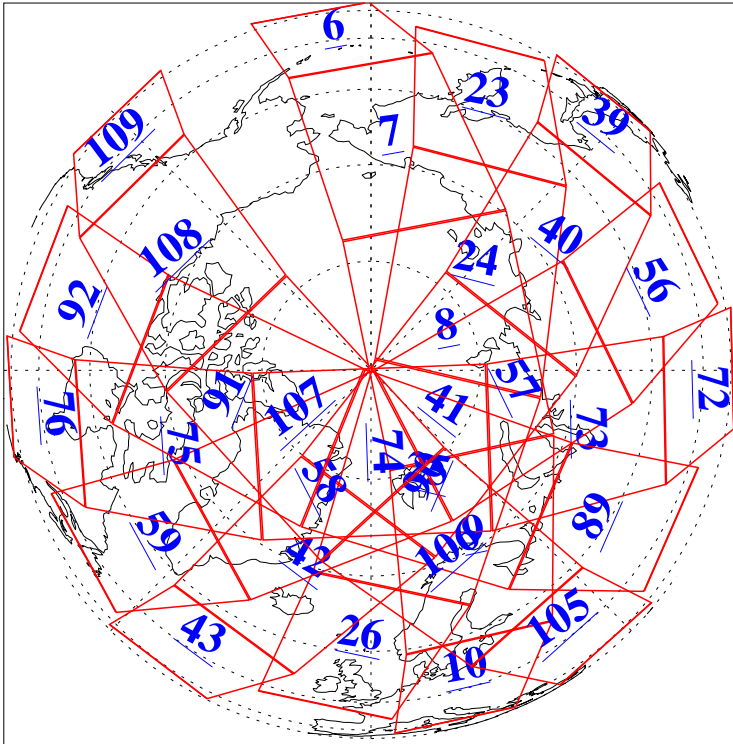

L1B Availability
AMSU Granules: 240
HSB Granules: 0
AIRS Granules: 239

10 Aug 2019
DoY 222
Aqua Day 6307
Granules: 1 to 120

Granules: 121 to 240

Legend: AMSU Available, HSB Available, AIRS Available

L1B Availability
AMSU Granules: 240
HSB Granules: 0
AIRS Granules: 239

10 Aug 2019
DoY 222
Aqua Day 6307
Ascending Granules

Descending Granules

Legend: AMSU Available, HSB Available, AIRS Available

L1B Availability
 AMSU Granules: 240
 HSB Granules: 0
 AIRS Granules: 239

10 Aug 2019
 DoY 222
 Aqua Day 6307

Northern Hemisphere Granules

Southern Hemisphere Granules

Legend: AMSU Available, HSB Available, AIRS Available