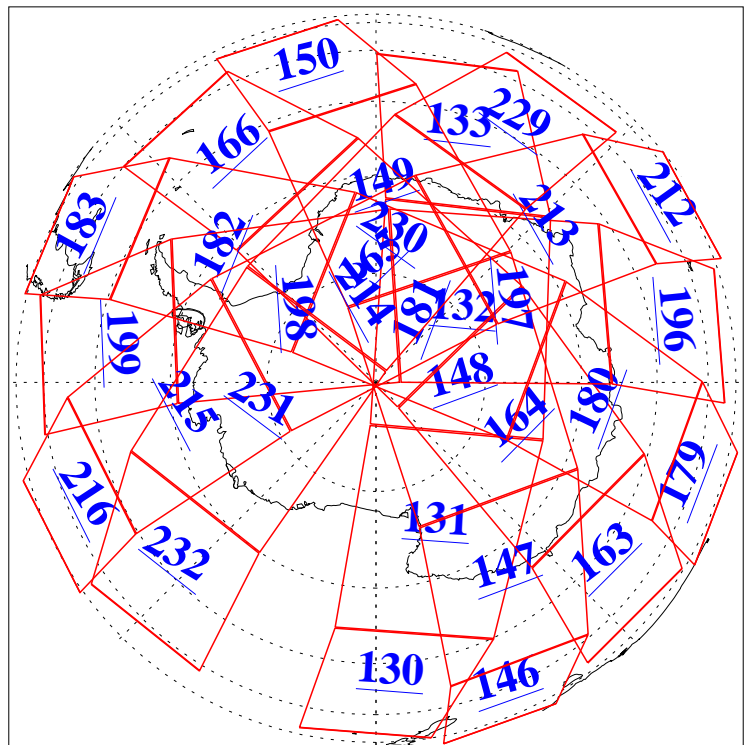

Legend: AMSU Available, HSB Available, AIRS Available