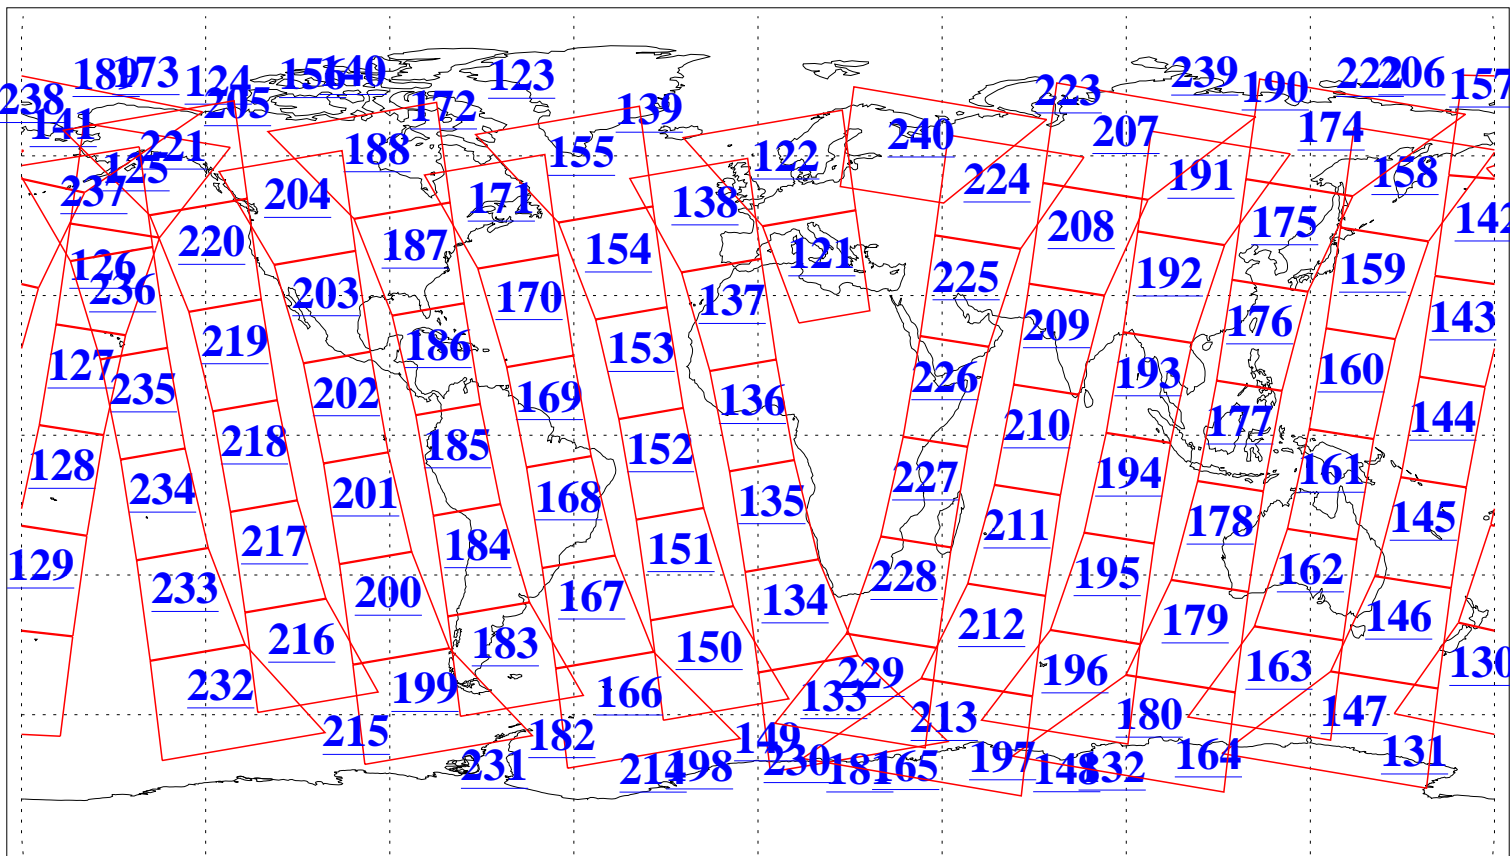

L1B Availability
AMSU Granules: 240
HSB Granules: 0
AIRS Granules: 239

10 Aug 2019
DoY 222
Aqua Day 6307
Granules: 1 to 120

Granules: 121 to 240

Legend: AMSU Available, HSB Available, AIRS Available

L1B Availability
AMSU Granules: 240
HSB Granules: 0
AIRS Granules: 239

10 Aug 2019
DoY 222
Aqua Day 6307
Ascending Granules

Descending Granules

Legend: AMSU Available, HSB Available, AIRS Available

L1B Availability
 AMSU Granules: 240
 HSB Granules: 0
 AIRS Granules: 239

10 Aug 2019
 DoY 222
 Aqua Day 6307

Northern Hemisphere Granules

Southern Hemisphere Granules

Legend: AMSU Available, HSB Available, AIRS Available