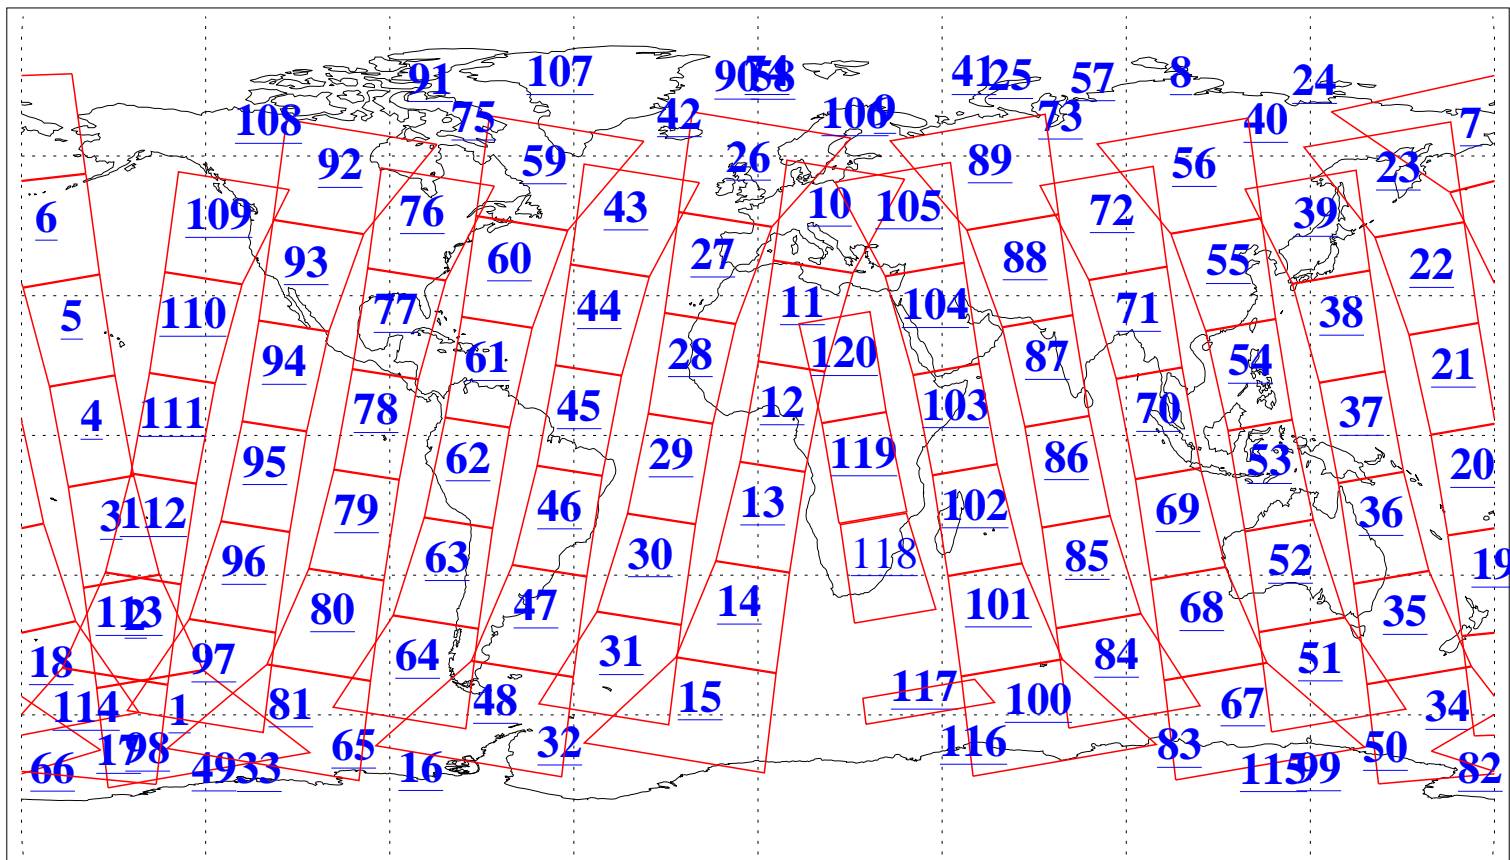

L1B Availability
AMSU Granules: 240
HSB Granules: 0
AIRS Granules: 239

10 Aug 2019
DoY 222
Aqua Day 6307
Granules: 1 to 120

Granules: 121 to 240

Legend: AMSU Available, HSB Available, AIRS Available

L1B Availability
AMSU Granules: 240
HSB Granules: 0
AIRS Granules: 239

10 Aug 2019
DoY 222
Aqua Day 6307
Ascending Granules

Descending Granules

Legend: AMSU Available, HSB Available, AIRS Available

L1B Availability
 AMSU Granules: 240
 HSB Granules: 0
 AIRS Granules: 239

10 Aug 2019
 DoY 222
 Aqua Day 6307

Northern Hemisphere Granules

Southern Hemisphere Granules

Legend: AMSU Available, HSB Available, AIRS Available