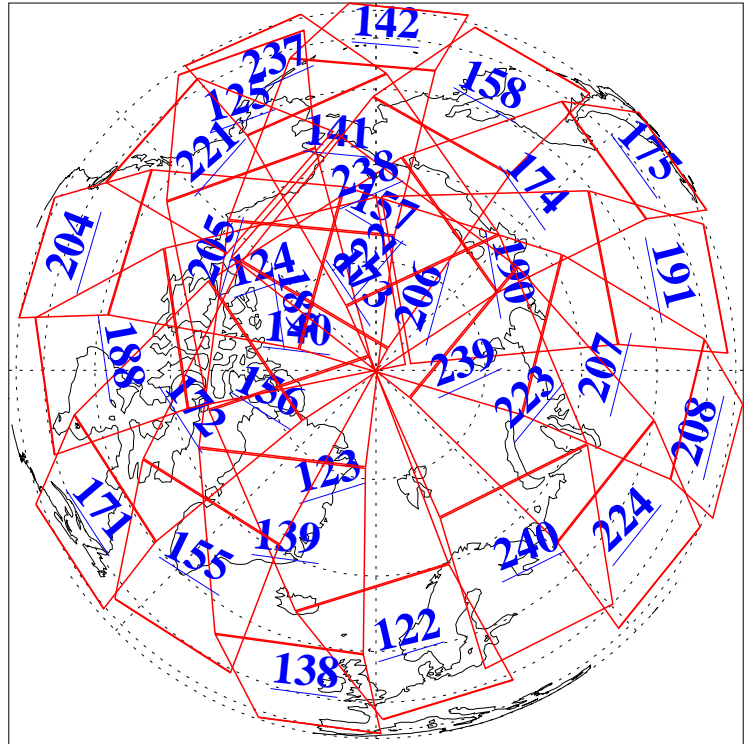

10 Aug 2019
DoY 222
Aqua Day 6307
Ascending Granules

Descending Granules

Legend: AMSU Available, HSB Available, AIRS Available

L1B Availability
 AMSU Granules: 240
 HSB Granules: 0
 AIRS Granules: 239

10 Aug 2019
 DoY 222
 Aqua Day 6307

Northern Hemisphere Granules

Southern Hemisphere Granules

Legend: AMSU Available, HSB Available, AIRS Available