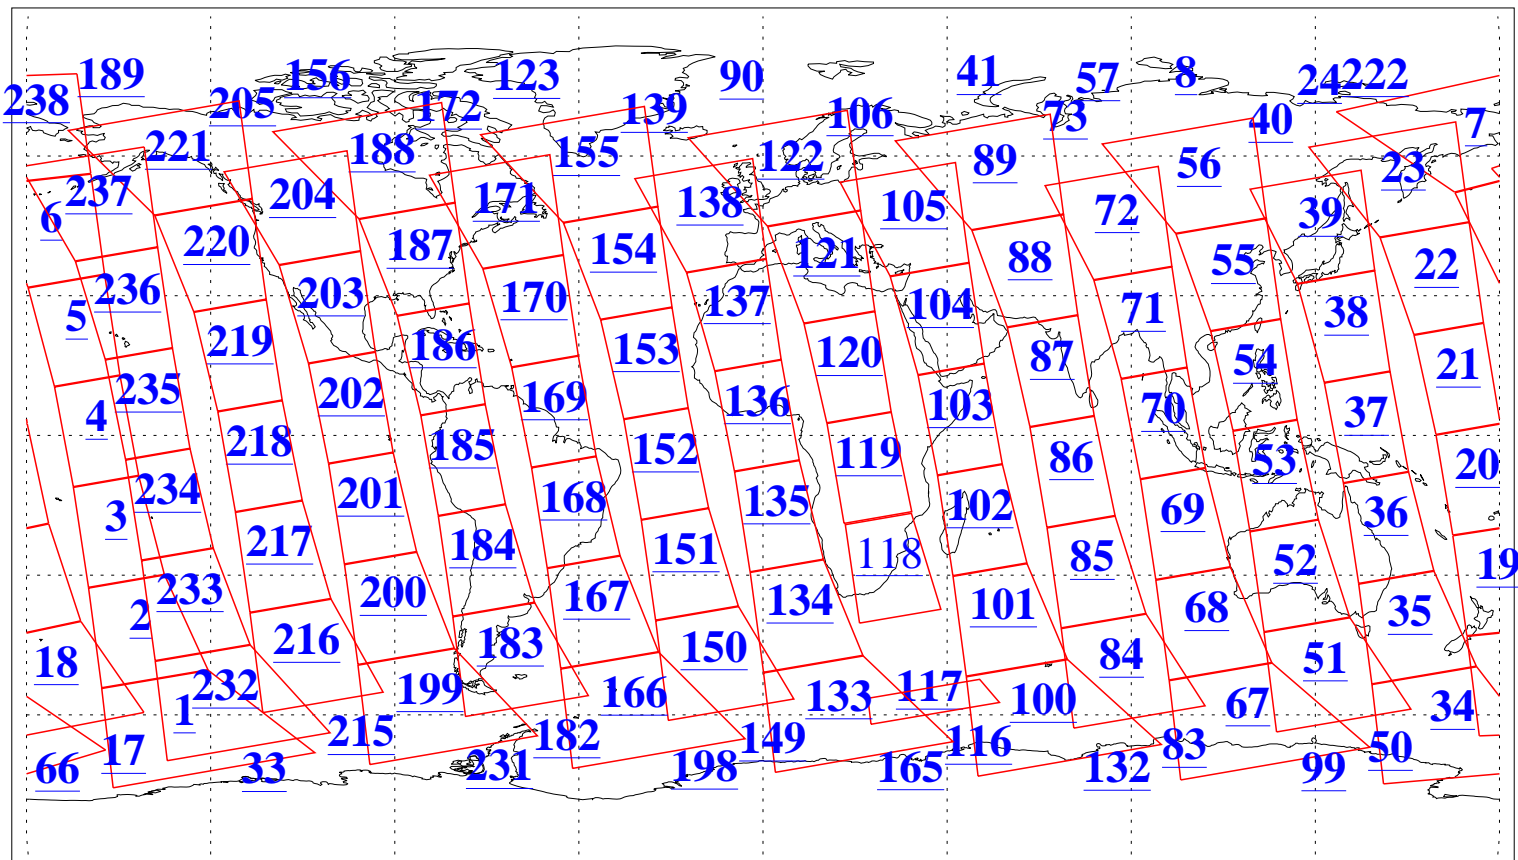

L1B Availability
AMSU Granules: 240
HSB Granules: 0
AIRS Granules: 239

10 Aug 2019
DoY 222
Aqua Day 6307
Granules: 1 to 120

Granules: 121 to 240

Legend: AMSU Available, HSB Available, AIRS Available

L1B Availability
AMSU Granules: 240
HSB Granules: 0
AIRS Granules: 239

10 Aug 2019
DoY 222
Aqua Day 6307
Ascending Granules

Descending Granules

Legend: AMSU Available, HSB Available, AIRS Available

L1B Availability
 AMSU Granules: 240
 HSB Granules: 0
 AIRS Granules: 239

10 Aug 2019
 DoY 222
 Aqua Day 6307

Northern Hemisphere Granules

Southern Hemisphere Granules

Legend: AMSU Available, HSB Available, AIRS Available