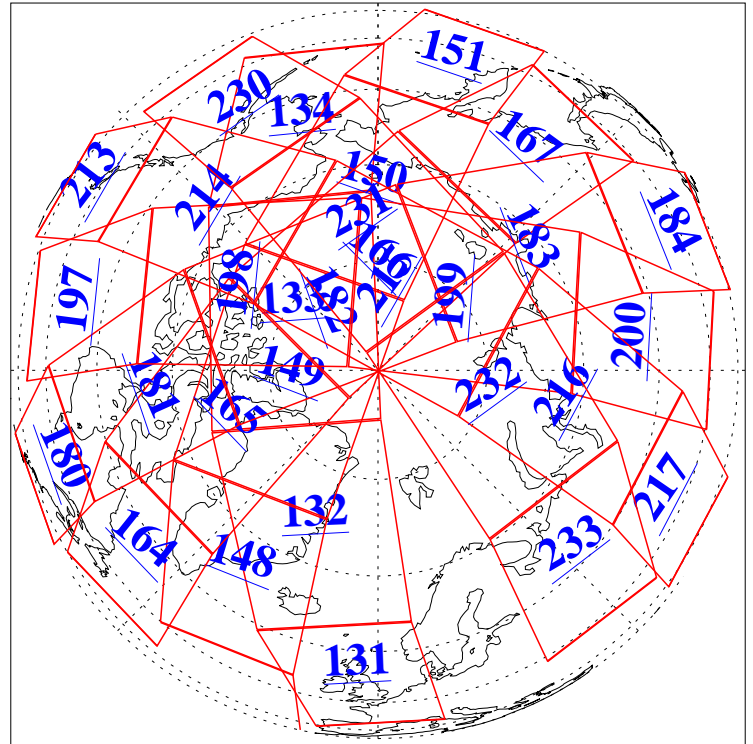

9 Aug 2019
DoY 221
Aqua Day 6306
Ascending Granules

Descending Granules

Legend: AMSU Available, HSB Available, AIRS Available

L1B Availability
 AMSU Granules: 240
 HSB Granules: 0
 AIRS Granules: 240

9 Aug 2019
 DoY 221
 Aqua Day 6306

Northern Hemisphere Granules

Southern Hemisphere Granules

Legend: AMSU Available, HSB Available, AIRS Available