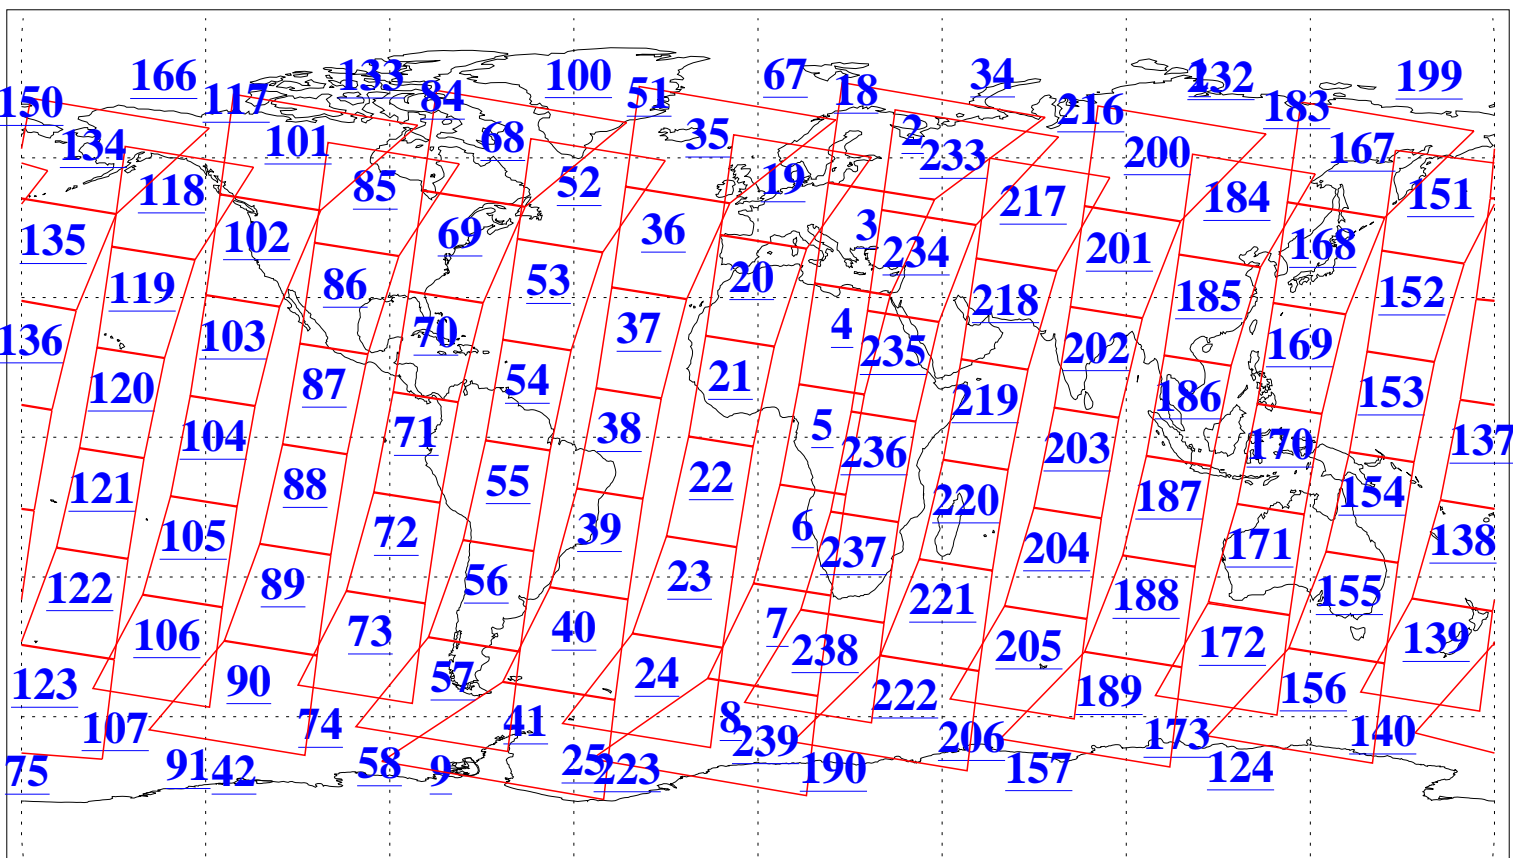

L1B Availability
AMSU Granules: 240
HSB Granules: 0
AIRS Granules: 240

9 Aug 2019
DoY 221
Aqua Day 6306
Granules: 1 to 120

Granules: 121 to 240

Legend: AMSU Available, HSB Available, AIRS Available

L1B Availability
AMSU Granules: 240
HSB Granules: 0
AIRS Granules: 240

9 Aug 2019
DoY 221
Aqua Day 6306
Ascending Granules

Descending Granules

Legend: AMSU Available, HSB Available, AIRS Available

L1B Availability
 AMSU Granules: 240
 HSB Granules: 0
 AIRS Granules: 240

9 Aug 2019
 DoY 221
 Aqua Day 6306

Northern Hemisphere Granules

Southern Hemisphere Granules

Legend: AMSU Available, HSB Available, AIRS Available