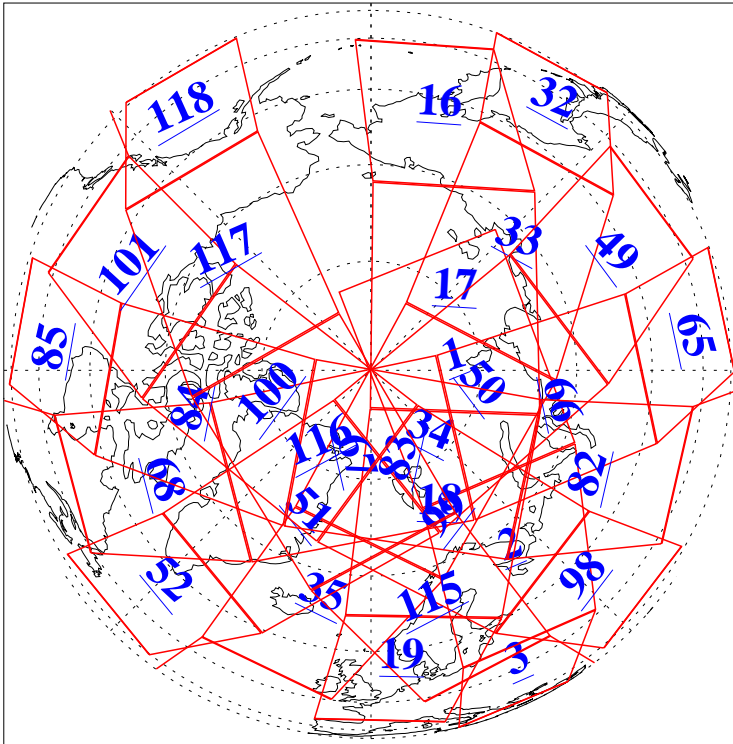

L1B Availability
AMSU Granules: 240
HSB Granules: 0
AIRS Granules: 240

9 Aug 2019
DoY 221
Aqua Day 6306
Granules: 1 to 120

Granules: 121 to 240

Legend: AMSU Available, HSB Available, AIRS Available

L1B Availability
AMSU Granules: 240
HSB Granules: 0
AIRS Granules: 240

9 Aug 2019
DoY 221
Aqua Day 6306
Ascending Granules

Descending Granules

Legend: AMSU Available, HSB Available, AIRS Available

L1B Availability
 AMSU Granules: 240
 HSB Granules: 0
 AIRS Granules: 240

9 Aug 2019
 DoY 221
 Aqua Day 6306

Northern Hemisphere Granules

Southern Hemisphere Granules

Legend: AMSU Available, HSB Available, AIRS Available