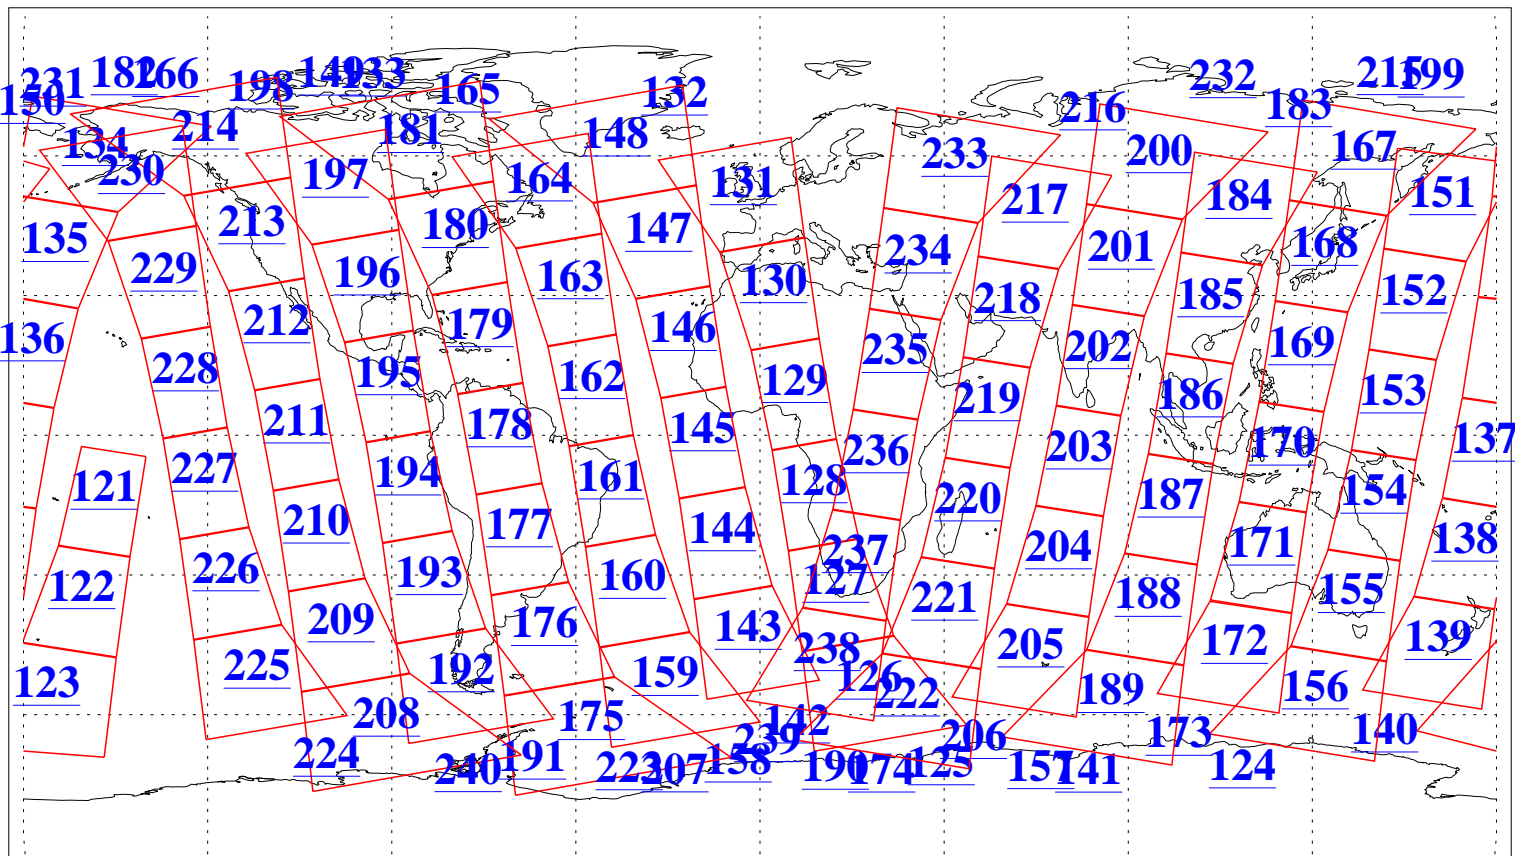

L1B Availability
AMSU Granules: 240
HSB Granules: 0
AIRS Granules: 240

9 Aug 2019
DoY 221
Aqua Day 6306
Granules: 1 to 120

Granules: 121 to 240

Legend: AMSU Available, HSB Available, AIRS Available

L1B Availability
AMSU Granules: 240
HSB Granules: 0
AIRS Granules: 240

9 Aug 2019
DoY 221
Aqua Day 6306
Ascending Granules

Descending Granules

Legend: AMSU Available, HSB Available, AIRS Available

L1B Availability
 AMSU Granules: 240
 HSB Granules: 0
 AIRS Granules: 240

9 Aug 2019
 DoY 221
 Aqua Day 6306

Northern Hemisphere Granules

Southern Hemisphere Granules

Legend: AMSU Available, HSB Available, AIRS Available