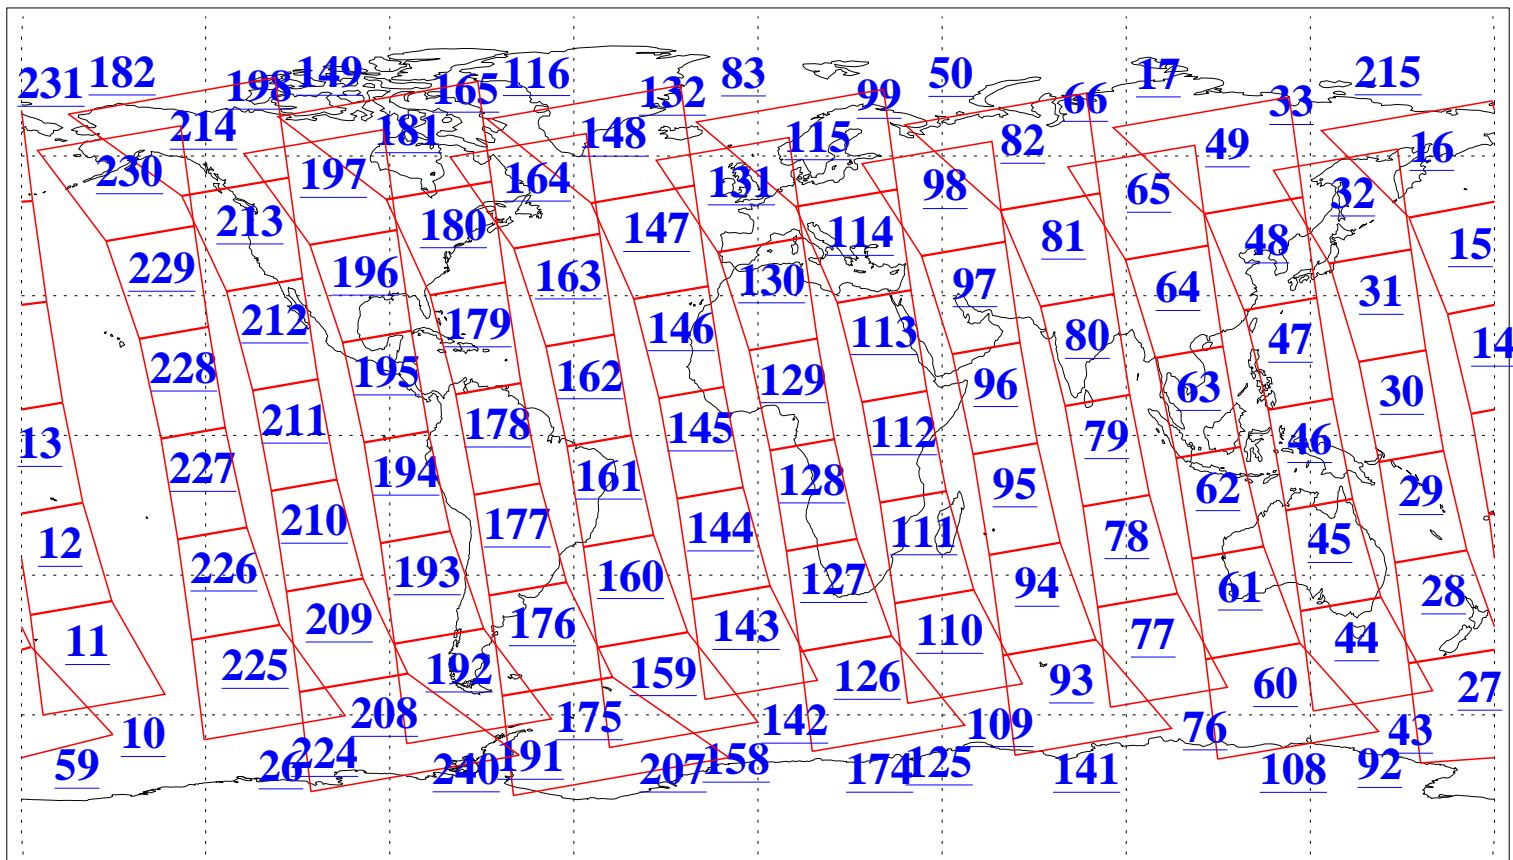

L1B Availability
AMSU Granules: 240
HSB Granules: 0
AIRS Granules: 240

9 Aug 2019
DoY 221
Aqua Day 6306
Granules: 1 to 120

Granules: 121 to 240

Legend: AMSU Available, HSB Available, AIRS Available

L1B Availability
AMSU Granules: 240
HSB Granules: 0
AIRS Granules: 240

9 Aug 2019
DoY 221
Aqua Day 6306
Ascending Granules

Descending Granules

Legend: AMSU Available, HSB Available, AIRS Available

L1B Availability
 AMSU Granules: 240
 HSB Granules: 0
 AIRS Granules: 240

9 Aug 2019
 DoY 221
 Aqua Day 6306

Northern Hemisphere Granules

Southern Hemisphere Granules

Legend: AMSU Available, HSB Available, AIRS Available