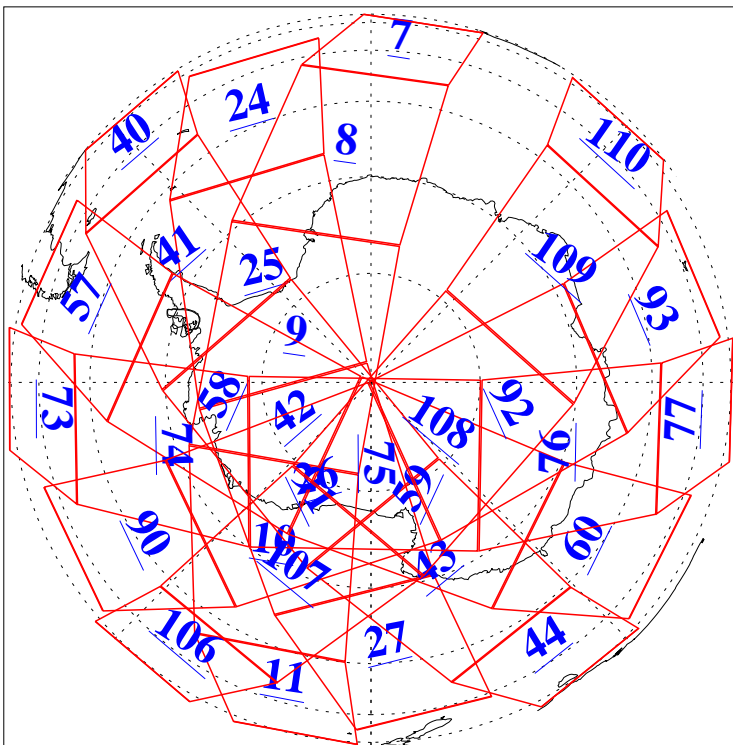

L1B Availability
AMSU Granules: 240
HSB Granules: 0
AIRS Granules: 240

9 Aug 2019
DoY 221
Aqua Day 6306
Granules: 1 to 120

Granules: 121 to 240

Legend: AMSU Available, HSB Available, AIRS Available

L1B Availability
AMSU Granules: 240
HSB Granules: 0
AIRS Granules: 240

9 Aug 2019
DoY 221
Aqua Day 6306
Ascending Granules

Descending Granules

Legend: AMSU Available, HSB Available, AIRS Available

L1B Availability
 AMSU Granules: 240
 HSB Granules: 0
 AIRS Granules: 240

9 Aug 2019
 DoY 221
 Aqua Day 6306

Northern Hemisphere Granules

Southern Hemisphere Granules

Legend: AMSU Available, HSB Available, AIRS Available