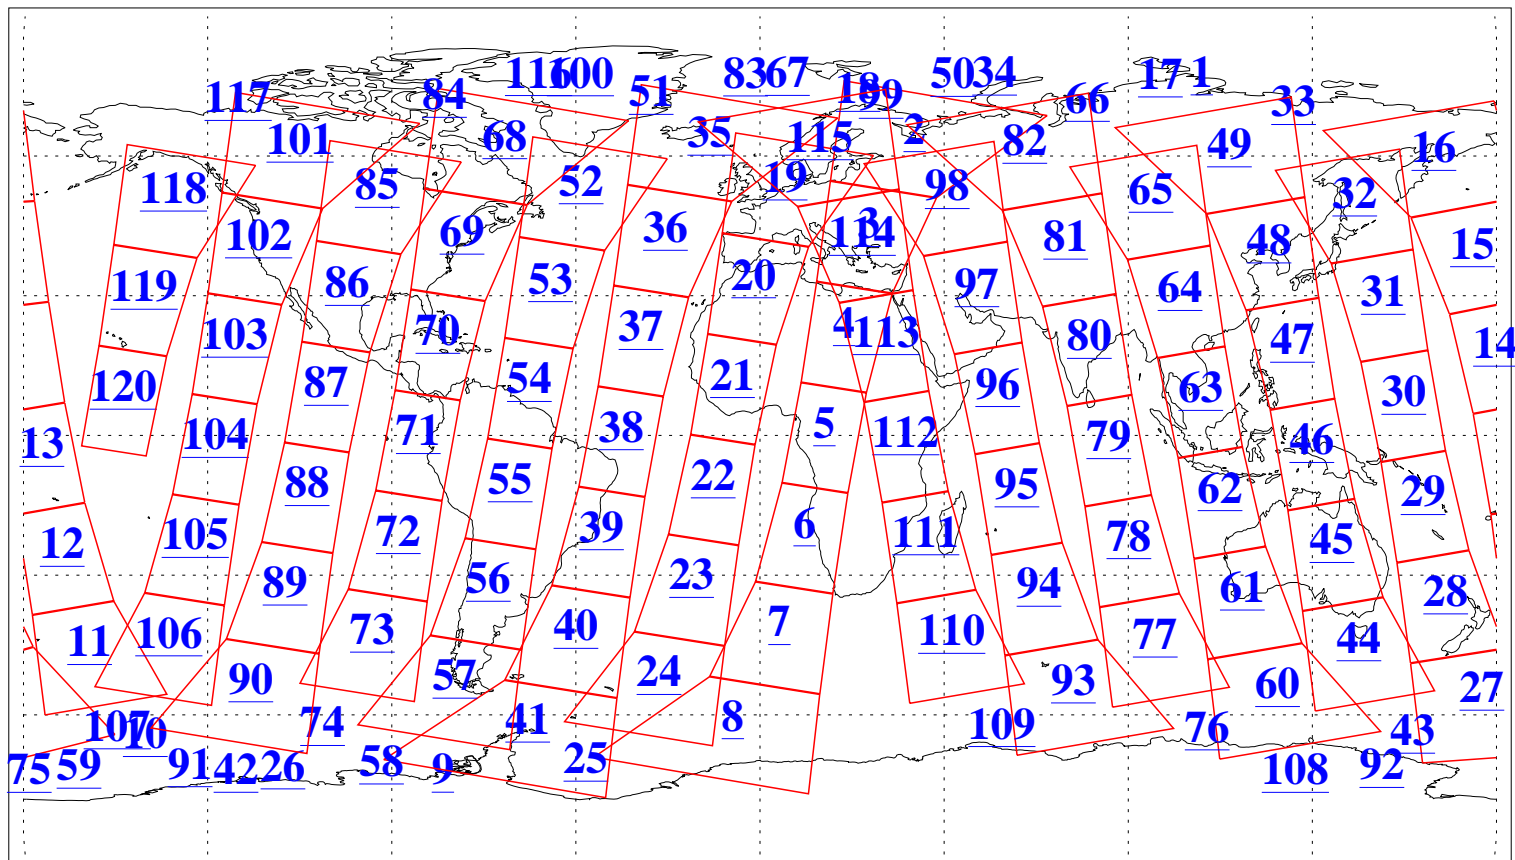

L1B Availability
AMSU Granules: 240
HSB Granules: 0
AIRS Granules: 240

9 Aug 2019
DoY 221
Aqua Day 6306
Granules: 1 to 120

Granules: 121 to 240

Legend: AMSU Available, HSB Available, AIRS Available

L1B Availability
AMSU Granules: 240
HSB Granules: 0
AIRS Granules: 240

9 Aug 2019
DoY 221
Aqua Day 6306
Ascending Granules

Descending Granules

Legend: AMSU Available, HSB Available, AIRS Available

L1B Availability
 AMSU Granules: 240
 HSB Granules: 0
 AIRS Granules: 240

9 Aug 2019
 DoY 221
 Aqua Day 6306

Northern Hemisphere Granules

Southern Hemisphere Granules

Legend: AMSU Available, HSB Available, AIRS Available