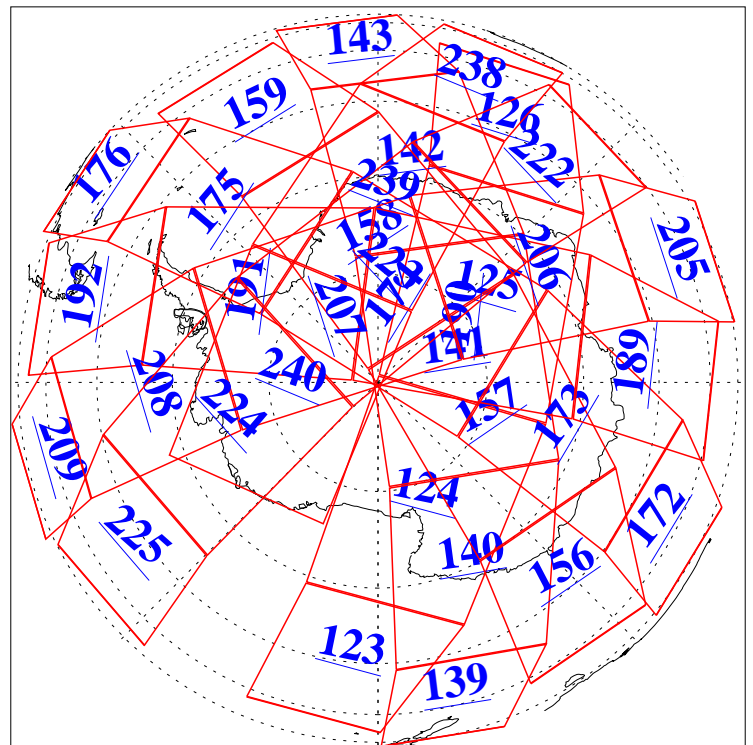

L1B Availability
AMSU Granules: 240
HSB Granules: 0
AIRS Granules: 240

9 Aug 2019
DoY 221
Aqua Day 6306
Granules: 1 to 120

Granules: 121 to 240

Legend: AMSU Available, HSB Available, AIRS Available

L1B Availability
AMSU Granules: 240
HSB Granules: 0
AIRS Granules: 240

9 Aug 2019
DoY 221
Aqua Day 6306
Ascending Granules

Descending Granules

Legend: AMSU Available, HSB Available, AIRS Available

L1B Availability
 AMSU Granules: 240
 HSB Granules: 0
 AIRS Granules: 240

9 Aug 2019
 DoY 221
 Aqua Day 6306

Northern Hemisphere Granules

Southern Hemisphere Granules

Legend: AMSU Available, HSB Available, AIRS Available