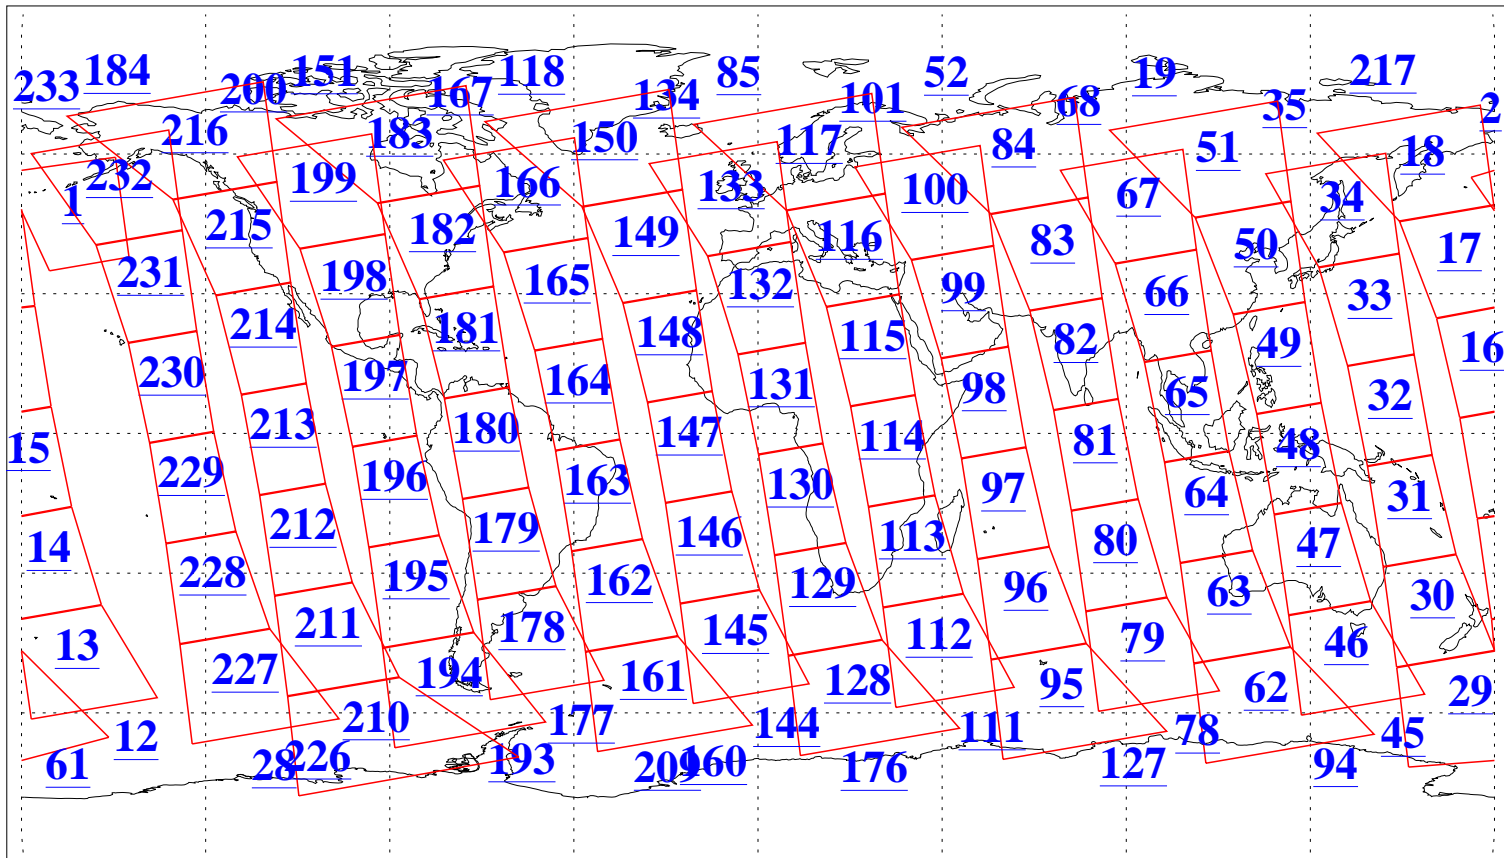

L1B Availability
AMSU Granules: 240
HSB Granules: 0
AIRS Granules: 240

7 Aug 2019
DoY 219
Aqua Day 6304
Granules: 1 to 120

Granules: 121 to 240

Legend: AMSU Available, HSB Available, AIRS Available

L1B Availability
AMSU Granules: 240
HSB Granules: 0
AIRS Granules: 240

7 Aug 2019
DoY 219
Aqua Day 6304
Ascending Granules

Descending Granules

Legend: AMSU Available, HSB Available, AIRS Available

L1B Availability
 AMSU Granules: 240
 HSB Granules: 0
 AIRS Granules: 240

7 Aug 2019
 DoY 219
 Aqua Day 6304

Northern Hemisphere Granules

Southern Hemisphere Granules

Legend: AMSU Available, HSB Available, AIRS Available