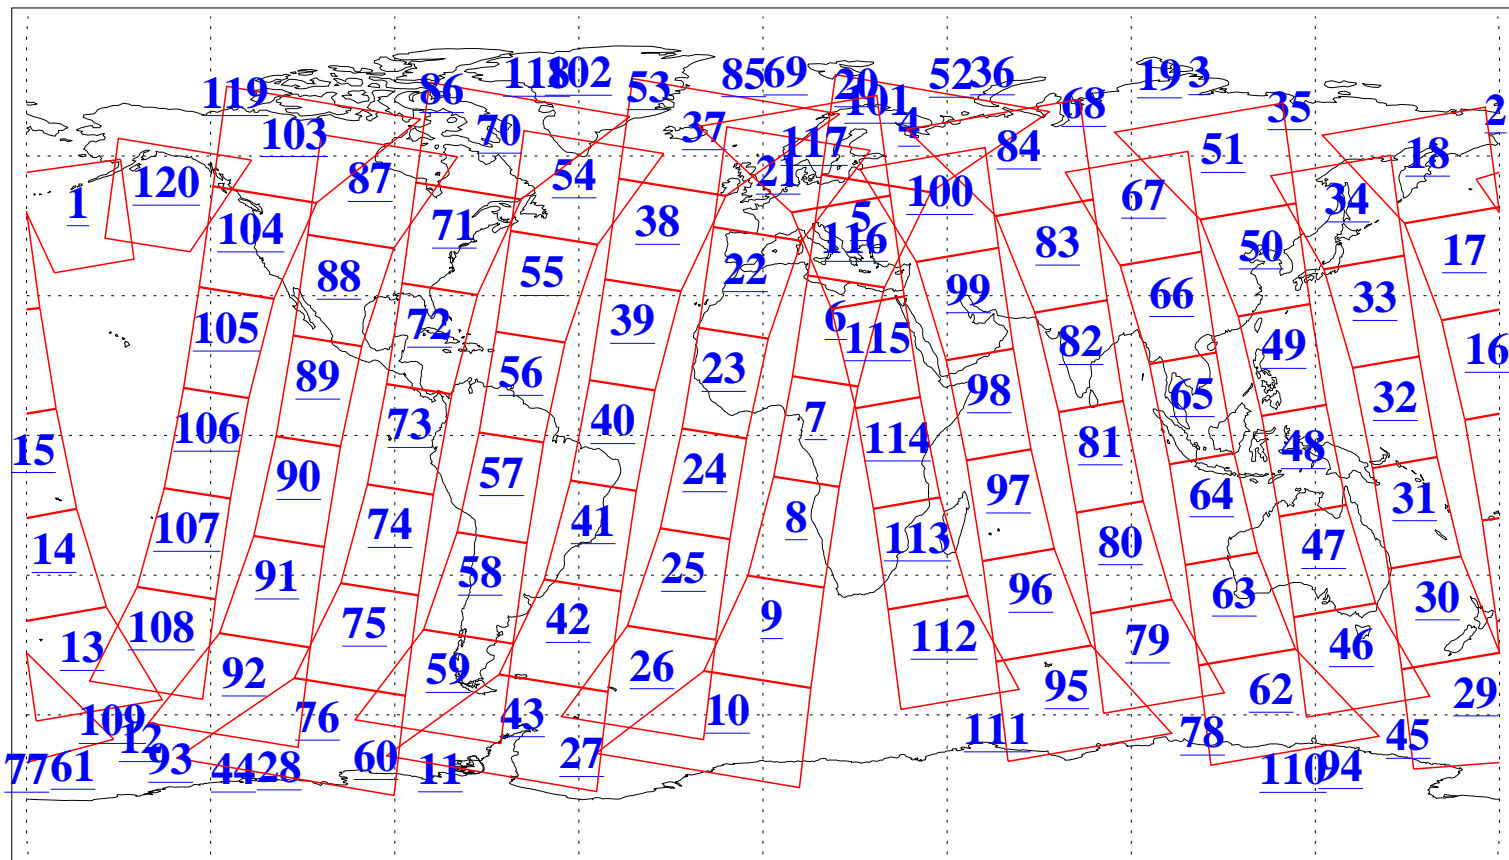

L1B Availability
AMSU Granules: 240
HSB Granules: 0
AIRS Granules: 240

7 Aug 2019
DoY 219
Aqua Day 6304
Granules: 1 to 120

Granules: 121 to 240

Legend: AMSU Available, HSB Available, AIRS Available

L1B Availability
AMSU Granules: 240
HSB Granules: 0
AIRS Granules: 240

7 Aug 2019
DoY 219
Aqua Day 6304
Ascending Granules

Descending Granules

Legend: AMSU Available, HSB Available, AIRS Available

L1B Availability
 AMSU Granules: 240
 HSB Granules: 0
 AIRS Granules: 240

7 Aug 2019
 DoY 219
 Aqua Day 6304

Northern Hemisphere Granules

Southern Hemisphere Granules

Legend: AMSU Available, HSB Available, AIRS Available