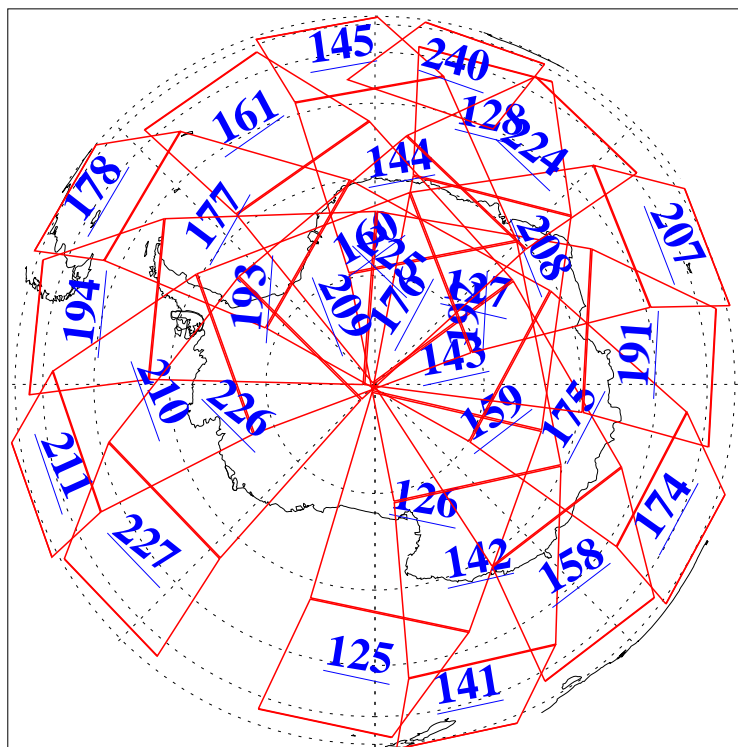

L1B Availability
AMSU Granules: 240
HSB Granules: 0
AIRS Granules: 240

7 Aug 2019
DoY 219
Aqua Day 6304
Granules: 1 to 120

Granules: 121 to 240

Legend: AMSU Available, HSB Available, AIRS Available

L1B Availability
AMSU Granules: 240
HSB Granules: 0
AIRS Granules: 240

7 Aug 2019
DoY 219
Aqua Day 6304
Ascending Granules

Descending Granules

Legend: AMSU Available, HSB Available, AIRS Available

L1B Availability
 AMSU Granules: 240
 HSB Granules: 0
 AIRS Granules: 240

7 Aug 2019
 DoY 219
 Aqua Day 6304

Northern Hemisphere Granules

Southern Hemisphere Granules

Legend: AMSU Available, HSB Available, AIRS Available