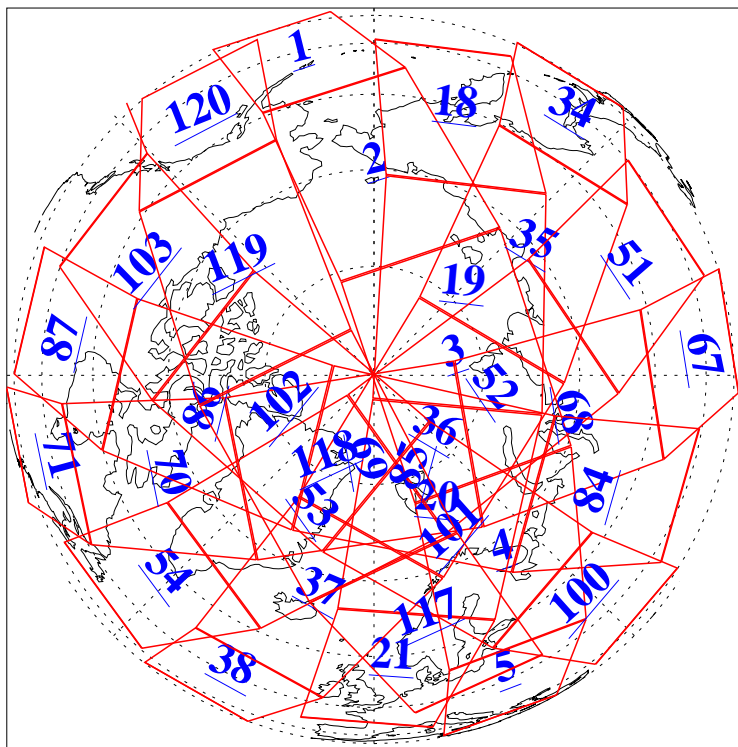

L1B Availability
AMSU Granules: 240
HSB Granules: 0
AIRS Granules: 240

7 Aug 2019
DoY 219
Aqua Day 6304
Granules: 1 to 120

Granules: 121 to 240

Legend: AMSU Available, HSB Available, AIRS Available

L1B Availability
AMSU Granules: 240
HSB Granules: 0
AIRS Granules: 240

7 Aug 2019
DoY 219
Aqua Day 6304
Ascending Granules

Descending Granules

Legend: AMSU Available, HSB Available, AIRS Available

L1B Availability
 AMSU Granules: 240
 HSB Granules: 0
 AIRS Granules: 240

7 Aug 2019
 DoY 219
 Aqua Day 6304

Northern Hemisphere Granules

Southern Hemisphere Granules

Legend: AMSU Available, HSB Available, AIRS Available