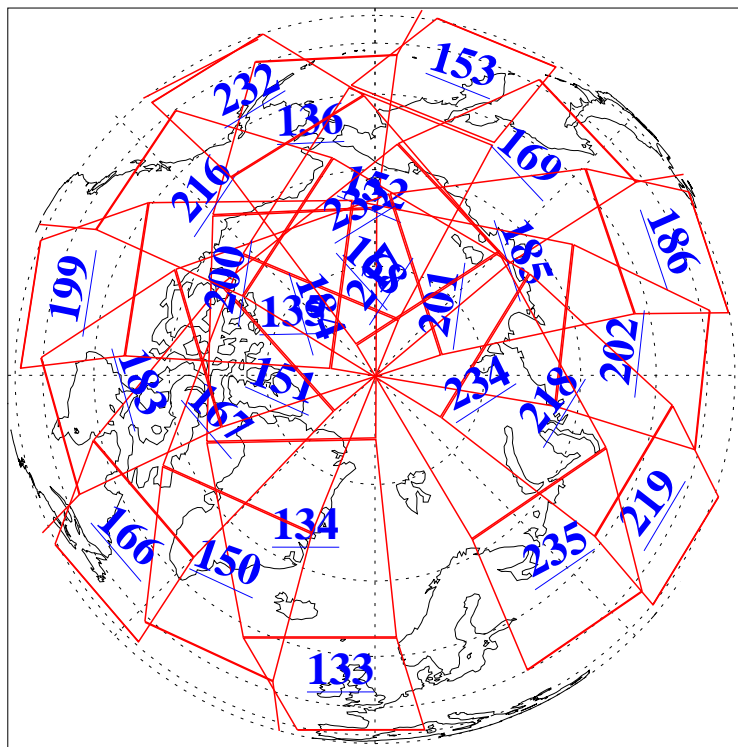

7 Aug 2019
DoY 219
Aqua Day 6304
Ascending Granules

Descending Granules

Legend: AMSU Available, HSB Available, AIRS Available

L1B Availability
 AMSU Granules: 240
 HSB Granules: 0
 AIRS Granules: 240

7 Aug 2019
 DoY 219
 Aqua Day 6304

Northern Hemisphere Granules

Southern Hemisphere Granules

Legend: AMSU Available, HSB Available, AIRS Available