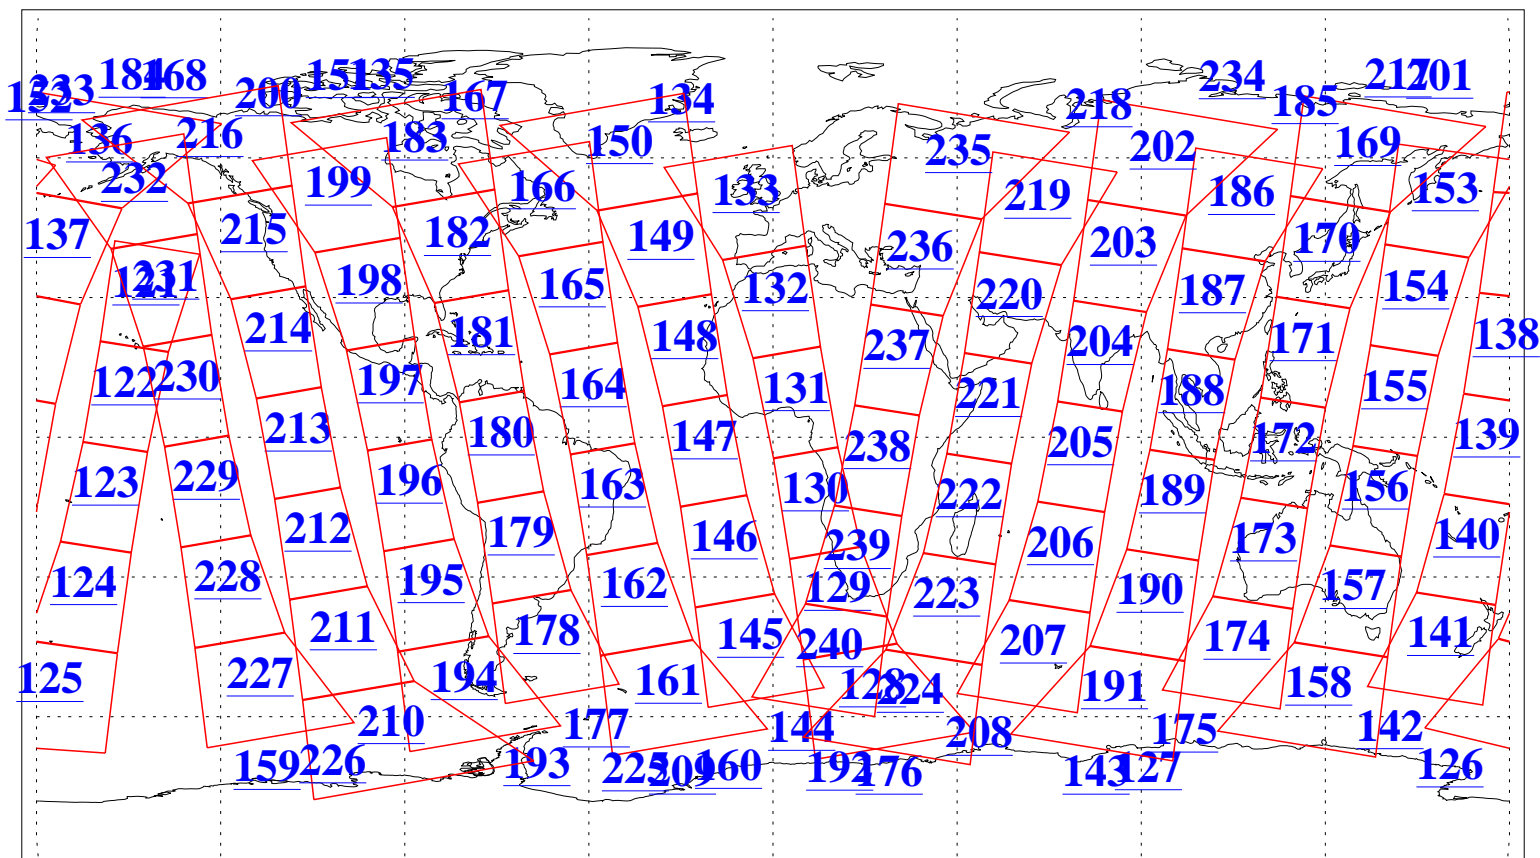

L1B Availability
AMSU Granules: 240
HSB Granules: 0
AIRS Granules: 240

7 Aug 2019
DoY 219
Aqua Day 6304
Granules: 1 to 120

Granules: 121 to 240

Legend: AMSU Available, HSB Available, AIRS Available

L1B Availability
AMSU Granules: 240
HSB Granules: 0
AIRS Granules: 240

7 Aug 2019
DoY 219
Aqua Day 6304
Ascending Granules

Descending Granules

Legend: AMSU Available, HSB Available, AIRS Available

L1B Availability
 AMSU Granules: 240
 HSB Granules: 0
 AIRS Granules: 240

7 Aug 2019
 DoY 219
 Aqua Day 6304