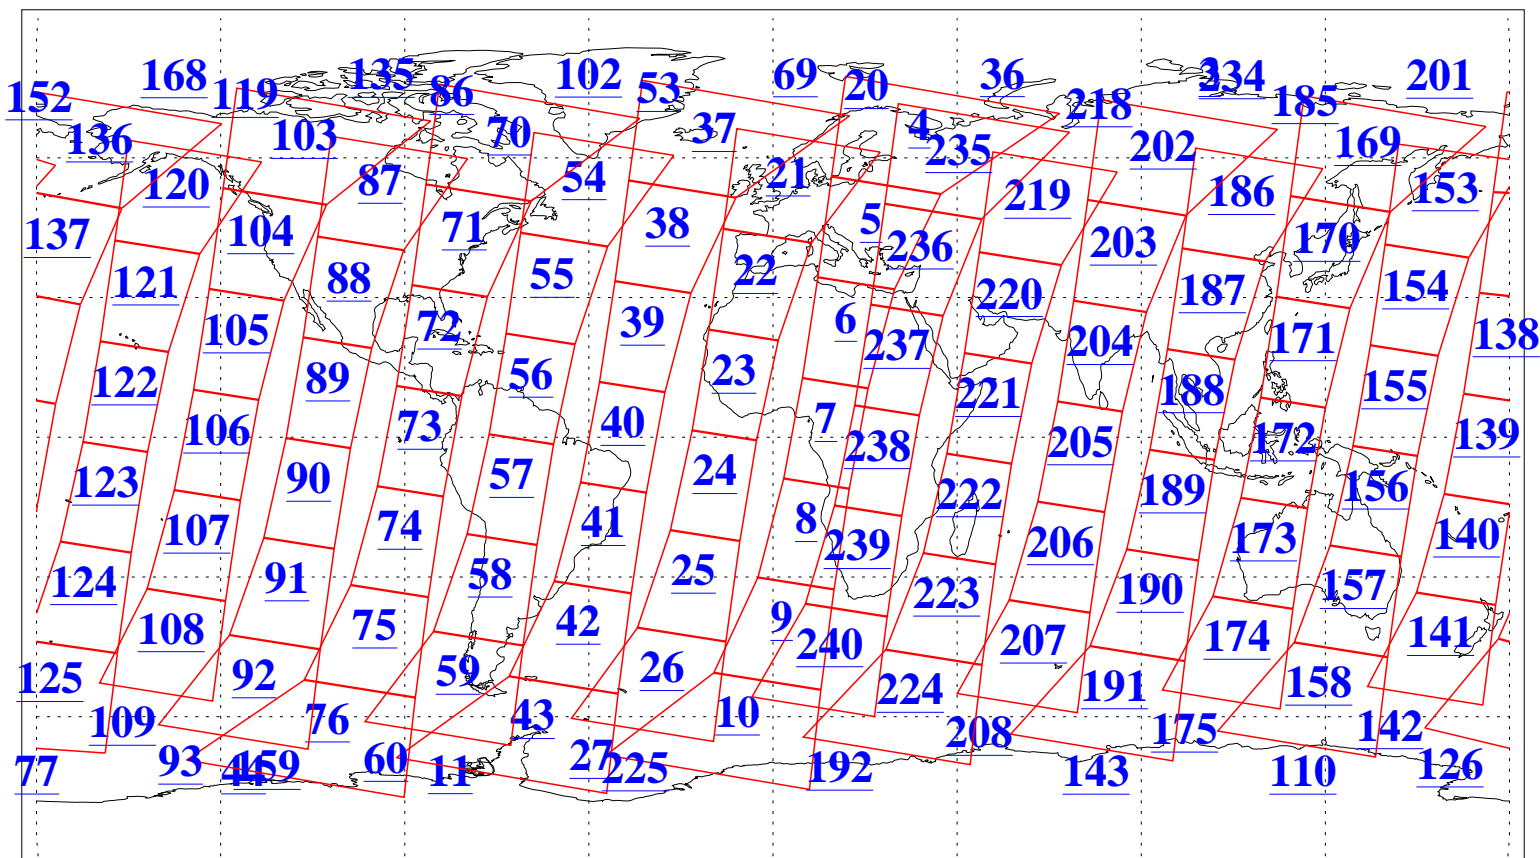

L1B Availability
AMSU Granules: 240
HSB Granules: 0
AIRS Granules: 240

7 Aug 2019
DoY 219
Aqua Day 6304
Granules: 1 to 120

Granules: 121 to 240

Legend: AMSU Available, HSB Available, AIRS Available

L1B Availability
AMSU Granules: 240
HSB Granules: 0
AIRS Granules: 240

7 Aug 2019
DoY 219
Aqua Day 6304
Ascending Granules

Descending Granules

Legend: AMSU Available, HSB Available, AIRS Available

L1B Availability
 AMSU Granules: 240
 HSB Granules: 0
 AIRS Granules: 240

7 Aug 2019
 DoY 219
 Aqua Day 6304

Northern Hemisphere Granules

Southern Hemisphere Granules

Legend: AMSU Available, HSB Available, AIRS Available