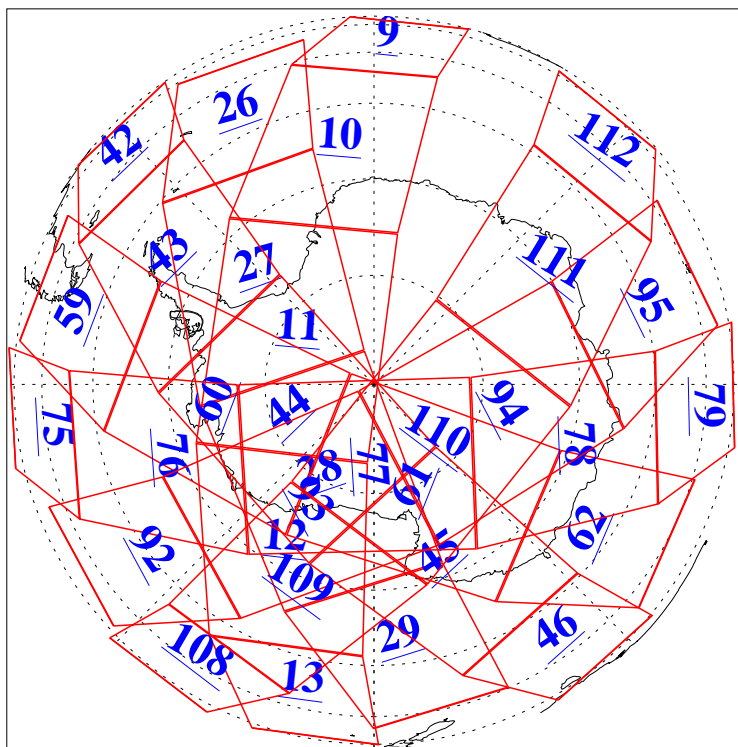

L1B Availability
AMSU Granules: 240
HSB Granules: 0
AIRS Granules: 240

7 Aug 2019
DoY 219
Aqua Day 6304
Granules: 1 to 120

Granules: 121 to 240

Legend: AMSU Available, HSB Available, AIRS Available

L1B Availability
AMSU Granules: 240
HSB Granules: 0
AIRS Granules: 240

7 Aug 2019
DoY 219
Aqua Day 6304
Ascending Granules

Descending Granules

Legend: AMSU Available, HSB Available, AIRS Available

L1B Availability
 AMSU Granules: 240
 HSB Granules: 0
 AIRS Granules: 240

7 Aug 2019
 DoY 219
 Aqua Day 6304

Northern Hemisphere Granules

Southern Hemisphere Granules

Legend: AMSU Available, HSB Available, AIRS Available