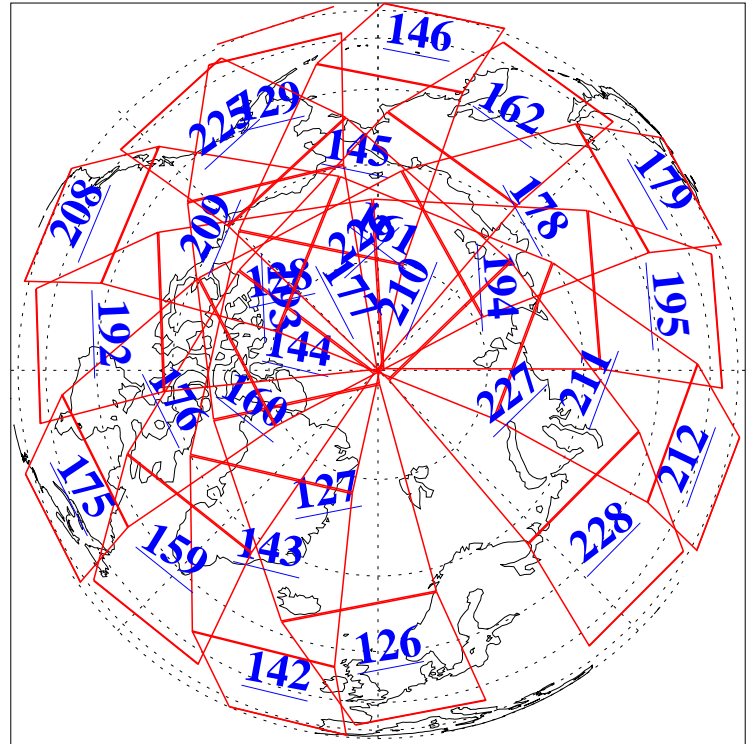

L1B Availability  
AMSU Granules: 239  
HSB Granules: 0  
AIRS Granules: 240

6 Aug 2019  
DoY 218  
Aqua Day 6303  
Ascending Granules

Descending Granules

Legend: AMSU Available, HSB Available, AIRS Available

L1B Availability  
 AMSU Granules: 239  
 HSB Granules: 0  
 AIRS Granules: 240

6 Aug 2019  
 DoY 218  
 Aqua Day 6303

Northern Hemisphere Granules

Southern Hemisphere Granules

Legend: AMSU Available, HSB Available, AIRS Available