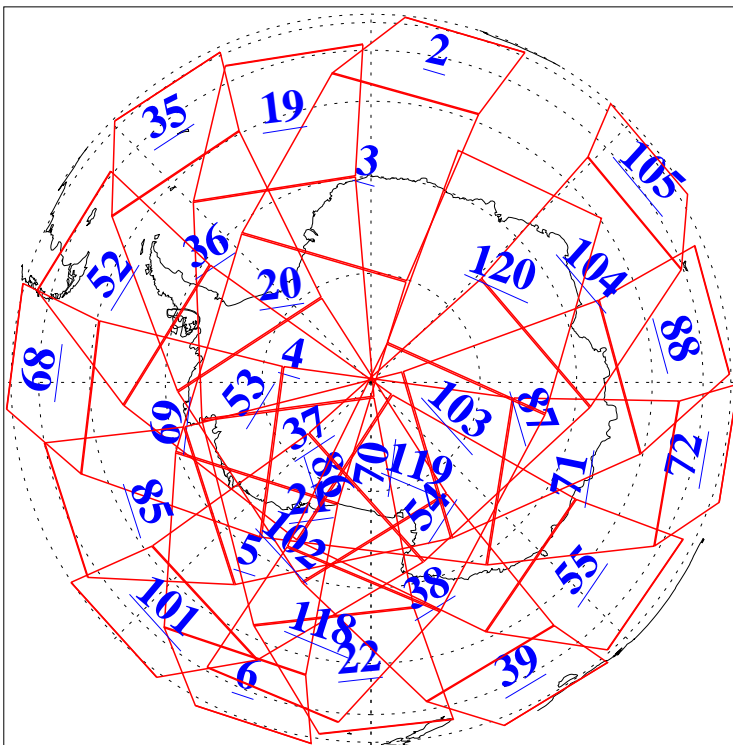

L1B Availability  
AMSU Granules: 239  
HSB Granules: 0  
AIRS Granules: 240

6 Aug 2019  
DoY 218  
Aqua Day 6303  
Granules: 1 to 120

Granules: 121 to 240

Legend: AMSU Available, HSB Available, AIRS Available

L1B Availability  
AMSU Granules: 239  
HSB Granules: 0  
AIRS Granules: 240

6 Aug 2019  
DoY 218  
Aqua Day 6303  
Ascending Granules

Descending Granules

Legend: AMSU Available, HSB Available, AIRS Available

L1B Availability  
 AMSU Granules: 239  
 HSB Granules: 0  
 AIRS Granules: 240

6 Aug 2019  
 DoY 218  
 Aqua Day 6303

Northern Hemisphere Granules

Southern Hemisphere Granules

Legend: AMSU Available, HSB Available, AIRS Available