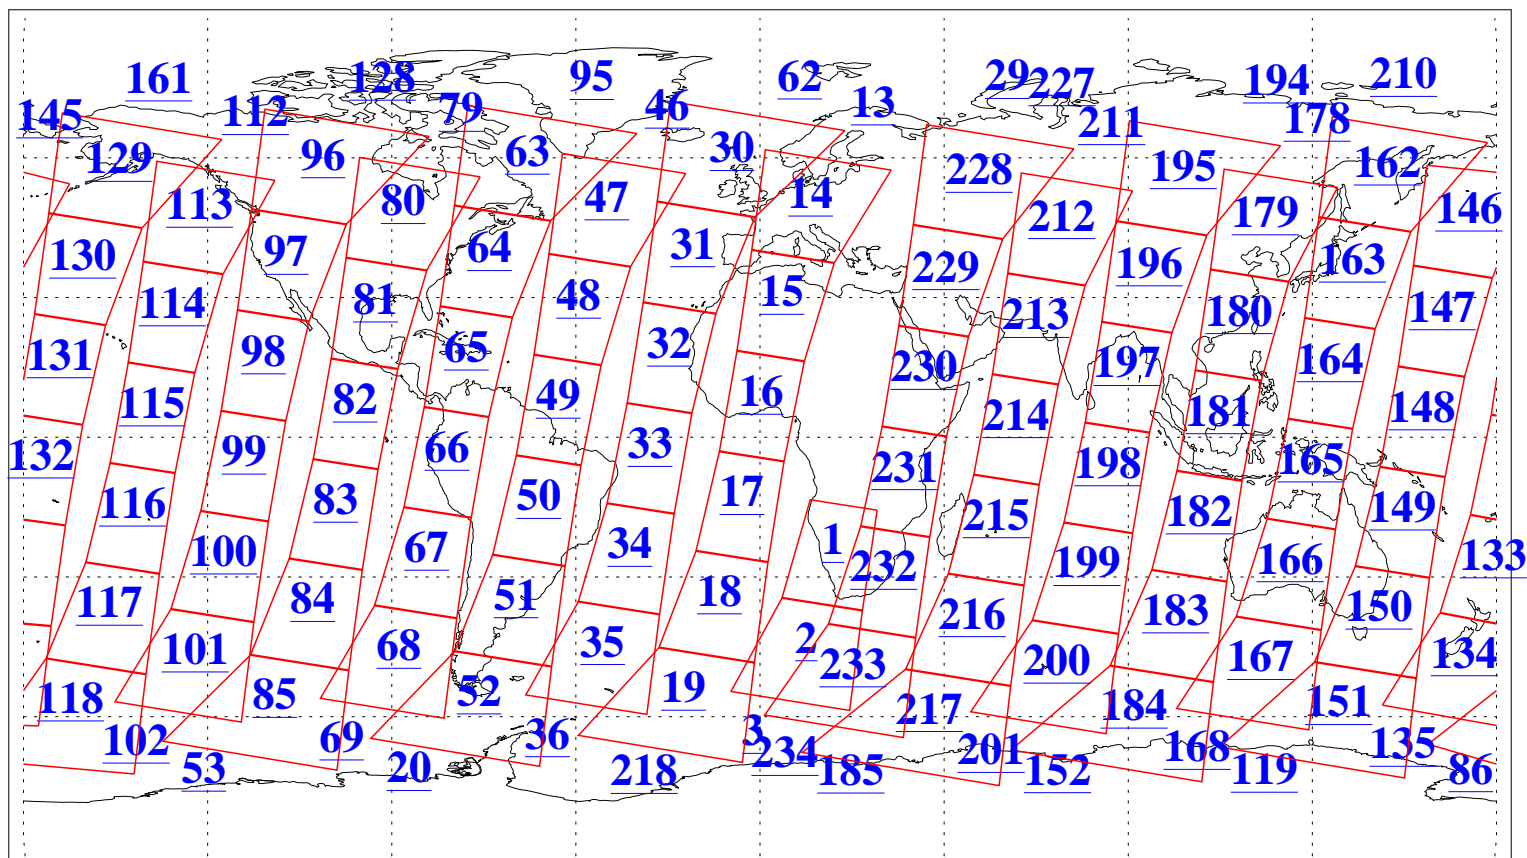

L1B Availability  
AMSU Granules: 239  
HSB Granules: 0  
AIRS Granules: 240

6 Aug 2019  
DoY 218  
Aqua Day 6303  
Granules: 1 to 120

Granules: 121 to 240

Legend: AMSU Available, HSB Available, AIRS Available

L1B Availability  
AMSU Granules: 239  
HSB Granules: 0  
AIRS Granules: 240

6 Aug 2019  
DoY 218  
Aqua Day 6303  
Ascending Granules

Descending Granules

Legend: AMSU Available, HSB Available, AIRS Available

L1B Availability  
 AMSU Granules: 239  
 HSB Granules: 0  
 AIRS Granules: 240

6 Aug 2019  
 DoY 218  
 Aqua Day 6303

Northern Hemisphere Granules

Southern Hemisphere Granules

Legend: AMSU Available, HSB Available, AIRS Available