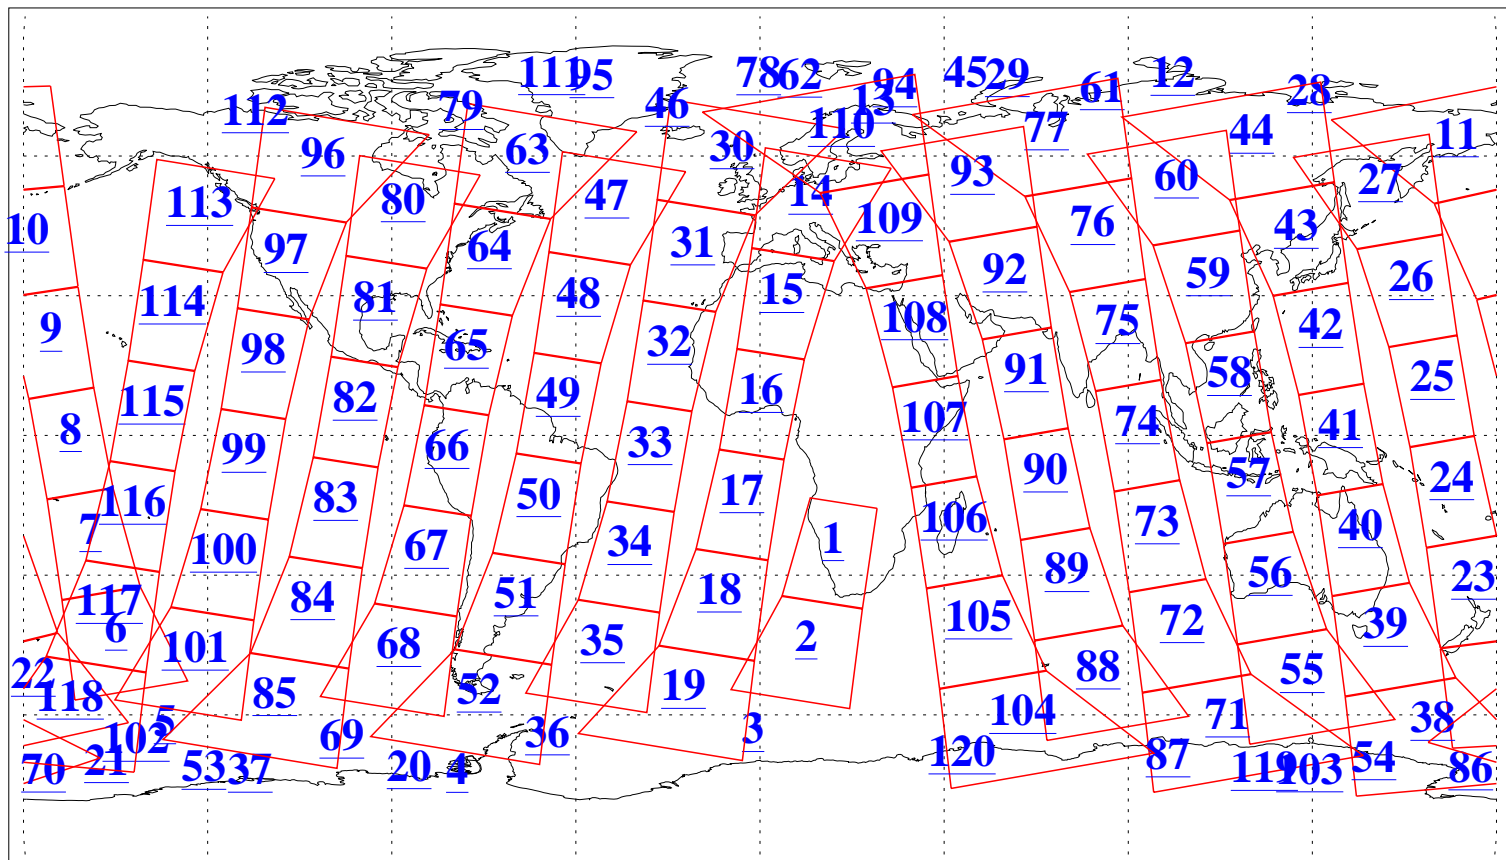

L1B Availability  
AMSU Granules: 239  
HSB Granules: 0  
AIRS Granules: 240

6 Aug 2019  
DoY 218  
Aqua Day 6303  
Granules: 1 to 120

Granules: 121 to 240

Legend: AMSU Available, HSB Available, AIRS Available

L1B Availability  
AMSU Granules: 239  
HSB Granules: 0  
AIRS Granules: 240

6 Aug 2019  
DoY 218  
Aqua Day 6303  
Ascending Granules

Descending Granules

Legend: AMSU Available, HSB Available, AIRS Available

L1B Availability  
 AMSU Granules: 239  
 HSB Granules: 0  
 AIRS Granules: 240

6 Aug 2019  
 DoY 218  
 Aqua Day 6303

Northern Hemisphere Granules

Southern Hemisphere Granules

Legend: AMSU Available, HSB Available, AIRS Available