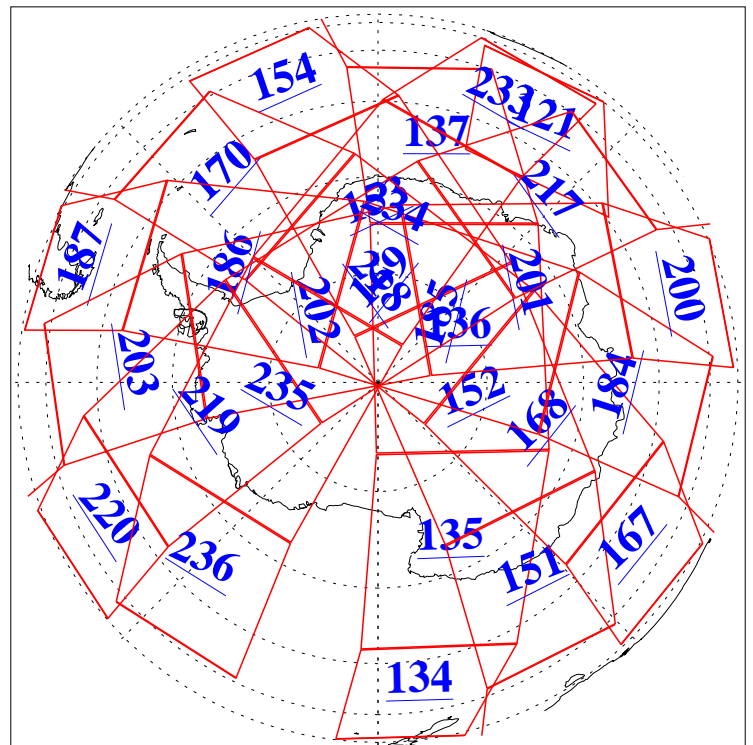

L1B Availability  
AMSU Granules: 239  
HSB Granules: 0  
AIRS Granules: 240

6 Aug 2019  
DoY 218  
Aqua Day 6303  
Granules: 1 to 120

Granules: 121 to 240

Legend: AMSU Available, HSB Available, AIRS Available

L1B Availability  
AMSU Granules: 239  
HSB Granules: 0  
AIRS Granules: 240

6 Aug 2019  
DoY 218  
Aqua Day 6303  
Ascending Granules

Descending Granules

Legend: AMSU Available, HSB Available, AIRS Available

L1B Availability  
 AMSU Granules: 239  
 HSB Granules: 0  
 AIRS Granules: 240

6 Aug 2019  
 DoY 218  
 Aqua Day 6303

Northern Hemisphere Granules

Southern Hemisphere Granules

Legend: AMSU Available, HSB Available, AIRS Available