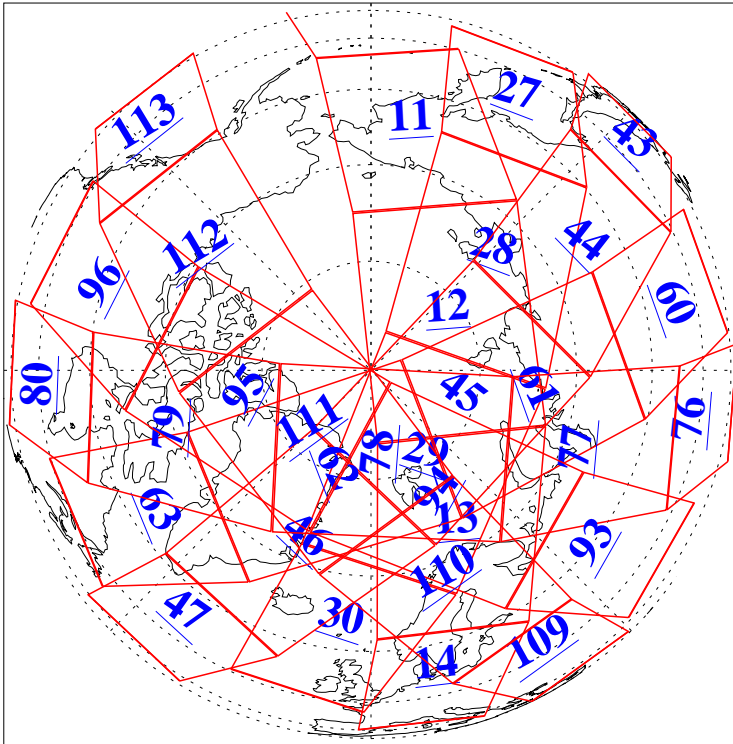

L1B Availability  
AMSU Granules: 239  
HSB Granules: 0  
AIRS Granules: 240

6 Aug 2019  
DoY 218  
Aqua Day 6303  
Granules: 1 to 120

Granules: 121 to 240

Legend: AMSU Available, HSB Available, AIRS Available

L1B Availability  
AMSU Granules: 239  
HSB Granules: 0  
AIRS Granules: 240

6 Aug 2019  
DoY 218  
Aqua Day 6303  
Ascending Granules

Descending Granules

Legend: AMSU Available, HSB Available, AIRS Available

L1B Availability  
 AMSU Granules: 239  
 HSB Granules: 0  
 AIRS Granules: 240

6 Aug 2019  
 DoY 218  
 Aqua Day 6303

Northern Hemisphere Granules

Southern Hemisphere Granules

Legend: AMSU Available, HSB Available, AIRS Available