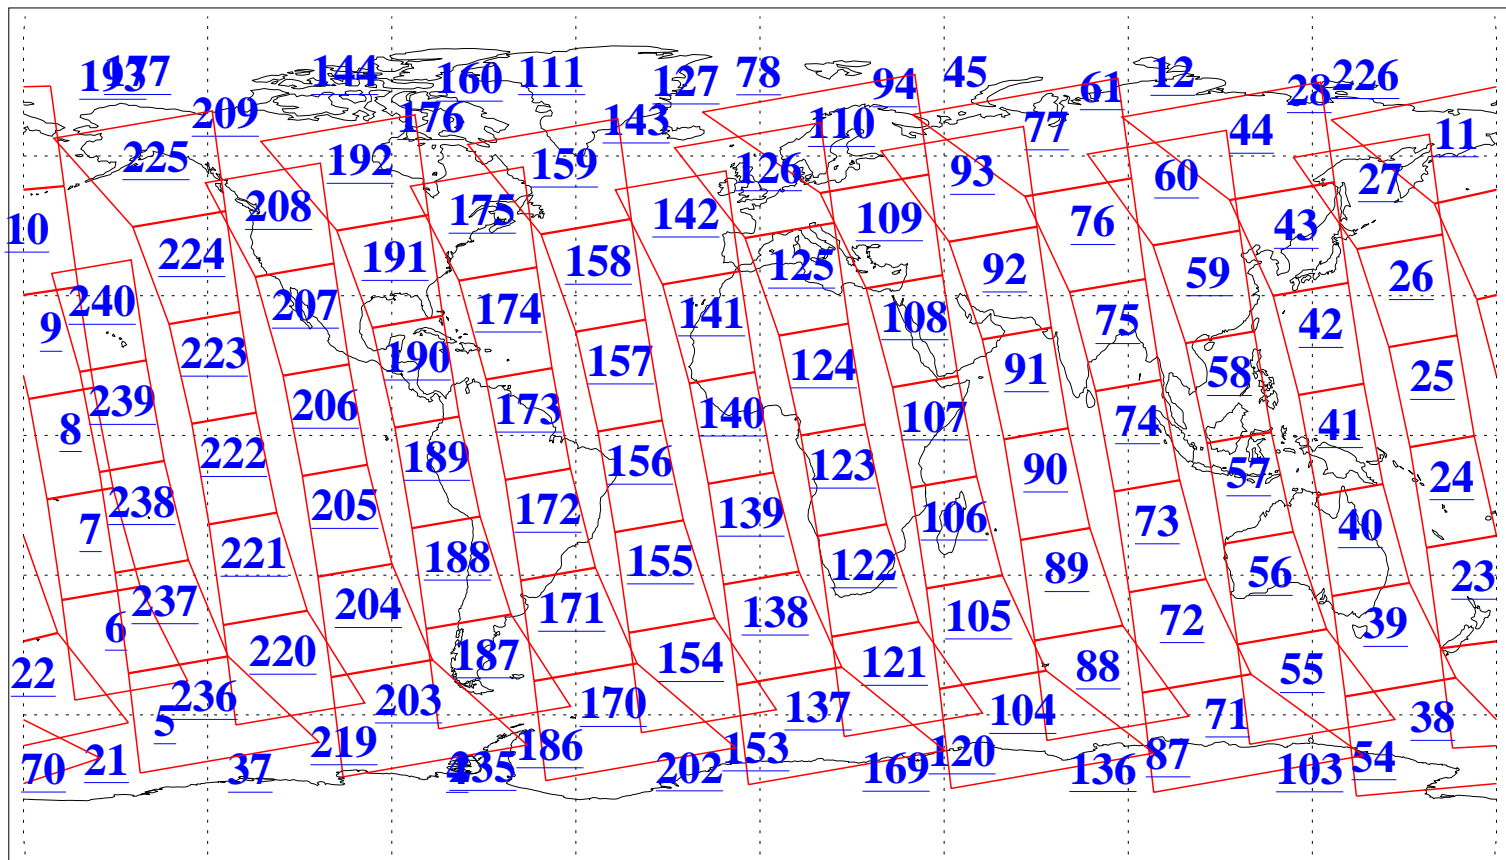

L1B Availability  
AMSU Granules: 239  
HSB Granules: 0  
AIRS Granules: 240

6 Aug 2019  
DoY 218  
Aqua Day 6303  
Granules: 1 to 120

Granules: 121 to 240

Legend: AMSU Available, HSB Available, AIRS Available

L1B Availability  
AMSU Granules: 239  
HSB Granules: 0  
AIRS Granules: 240

6 Aug 2019  
DoY 218  
Aqua Day 6303  
Ascending Granules

Descending Granules

Legend: AMSU Available, HSB Available, AIRS Available

L1B Availability  
 AMSU Granules: 239  
 HSB Granules: 0  
 AIRS Granules: 240

6 Aug 2019  
 DoY 218  
 Aqua Day 6303

Northern Hemisphere Granules

Southern Hemisphere Granules

Legend: AMSU Available, HSB Available, AIRS Available