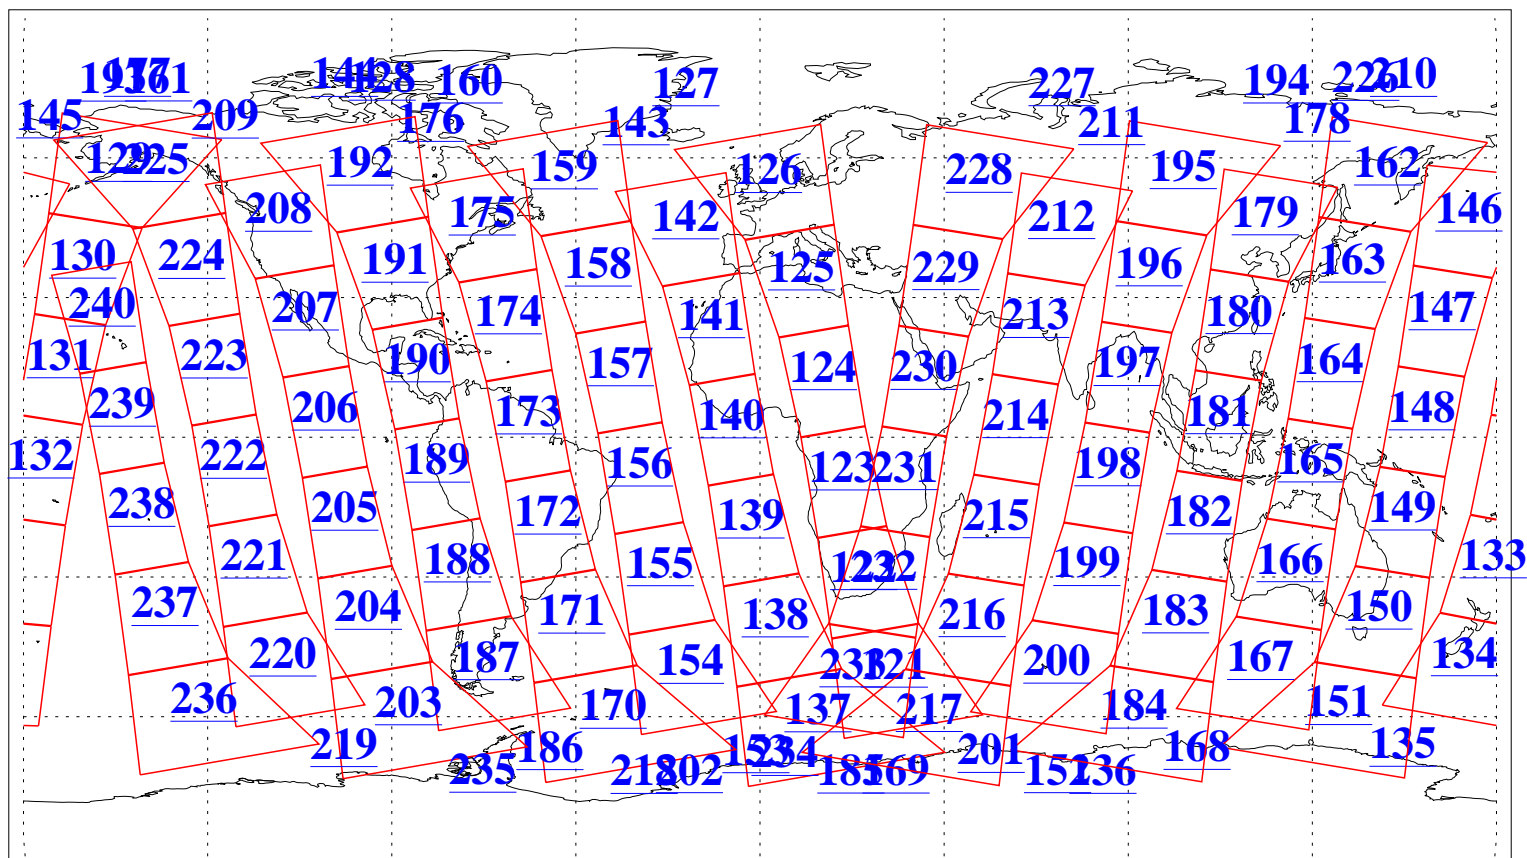

L1B Availability  
AMSU Granules: 239  
HSB Granules: 0  
AIRS Granules: 240

6 Aug 2019  
DoY 218  
Aqua Day 6303  
Granules: 1 to 120

Granules: 121 to 240

Legend: AMSU Available, HSB Available, AIRS Available

L1B Availability  
AMSU Granules: 239  
HSB Granules: 0  
AIRS Granules: 240

6 Aug 2019  
DoY 218  
Aqua Day 6303  
Ascending Granules

Descending Granules

Legend: AMSU Available, HSB Available, AIRS Available

L1B Availability  
 AMSU Granules: 239  
 HSB Granules: 0  
 AIRS Granules: 240

6 Aug 2019  
 DoY 218  
 Aqua Day 6303

Northern Hemisphere Granules

Southern Hemisphere Granules

Legend: AMSU Available, HSB Available, AIRS Available