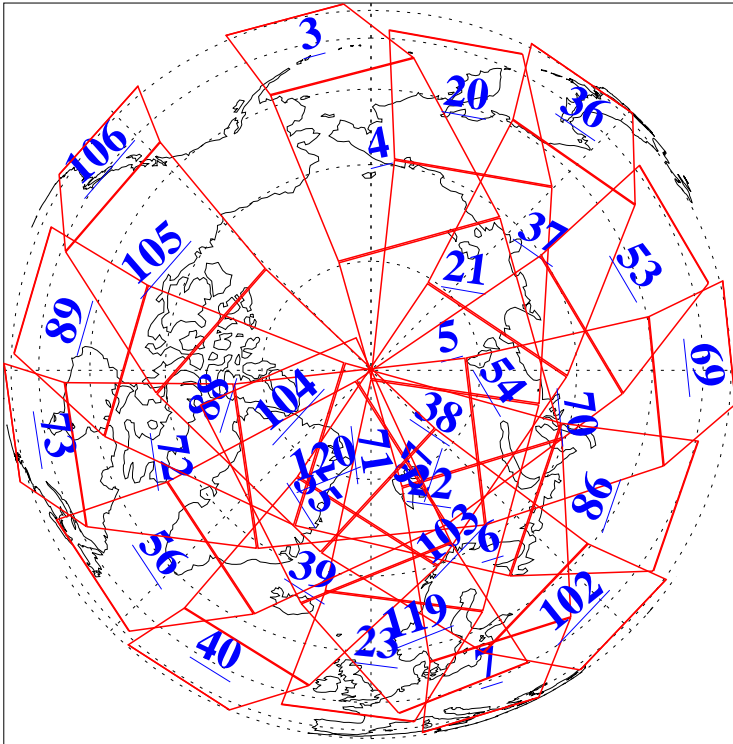

L1B Availability
AMSU Granules: 240
HSB Granules: 0
AIRS Granules: 240

5 Aug 2019
DoY 217
Aqua Day 6302
Granules: 1 to 120

Granules: 121 to 240

Legend: AMSU Available, HSB Available, AIRS Available

L1B Availability
AMSU Granules: 240
HSB Granules: 0
AIRS Granules: 240

5 Aug 2019
DoY 217
Aqua Day 6302
Ascending Granules

Descending Granules

Legend: AMSU Available, HSB Available, AIRS Available

L1B Availability
 AMSU Granules: 240
 HSB Granules: 0
 AIRS Granules: 240

5 Aug 2019
 DoY 217
 Aqua Day 6302

Northern Hemisphere Granules

Southern Hemisphere Granules

Legend: AMSU Available, HSB Available, AIRS Available