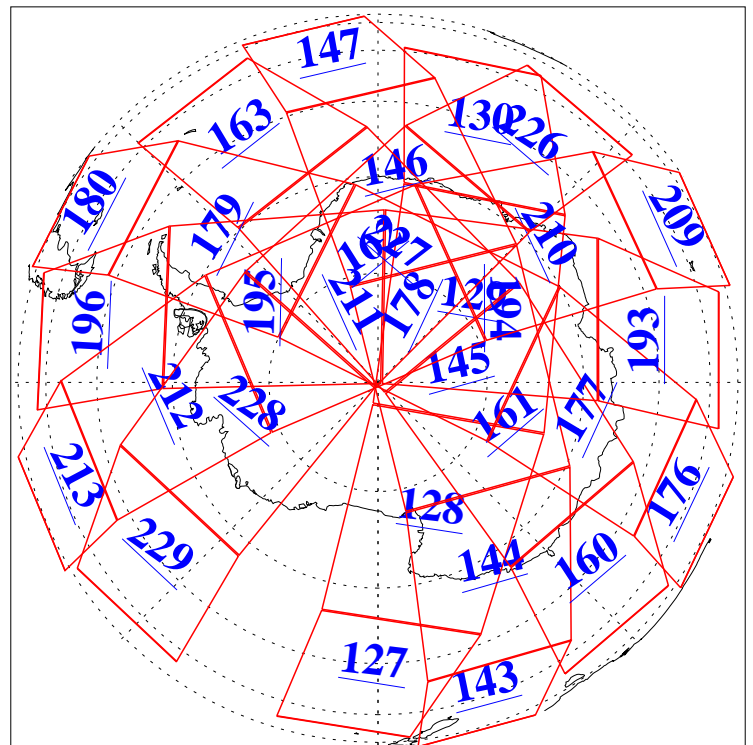

5 Aug 2019
DoY 217
Aqua Day 6302
Ascending Granules

Descending Granules

Legend: AMSU Available, HSB Available, AIRS Available

L1B Availability
 AMSU Granules: 240
 HSB Granules: 0
 AIRS Granules: 240

5 Aug 2019
 DoY 217
 Aqua Day 6302

Northern Hemisphere Granules

Southern Hemisphere Granules

Legend: AMSU Available, HSB Available, AIRS Available