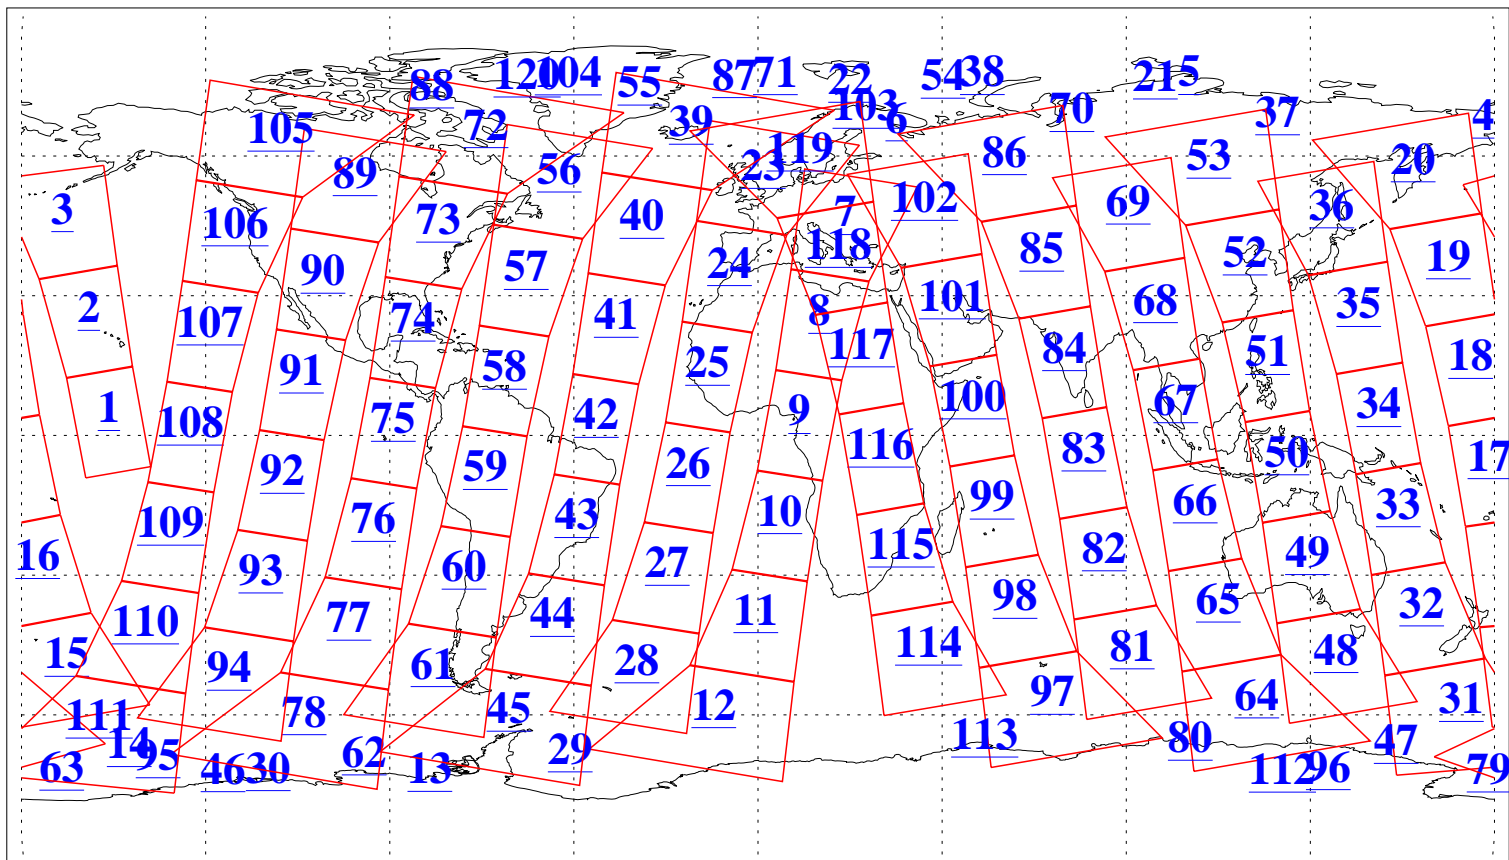

L1B Availability
AMSU Granules: 240
HSB Granules: 0
AIRS Granules: 240

5 Aug 2019
DoY 217
Aqua Day 6302
Granules: 1 to 120

Granules: 121 to 240

Legend: AMSU Available, HSB Available, AIRS Available

L1B Availability
AMSU Granules: 240
HSB Granules: 0
AIRS Granules: 240

5 Aug 2019
DoY 217
Aqua Day 6302
Ascending Granules

Descending Granules

Legend: AMSU Available, HSB Available, AIRS Available

L1B Availability
 AMSU Granules: 240
 HSB Granules: 0
 AIRS Granules: 240

5 Aug 2019
 DoY 217
 Aqua Day 6302

Northern Hemisphere Granules

Southern Hemisphere Granules

Legend: AMSU Available, HSB Available, AIRS Available