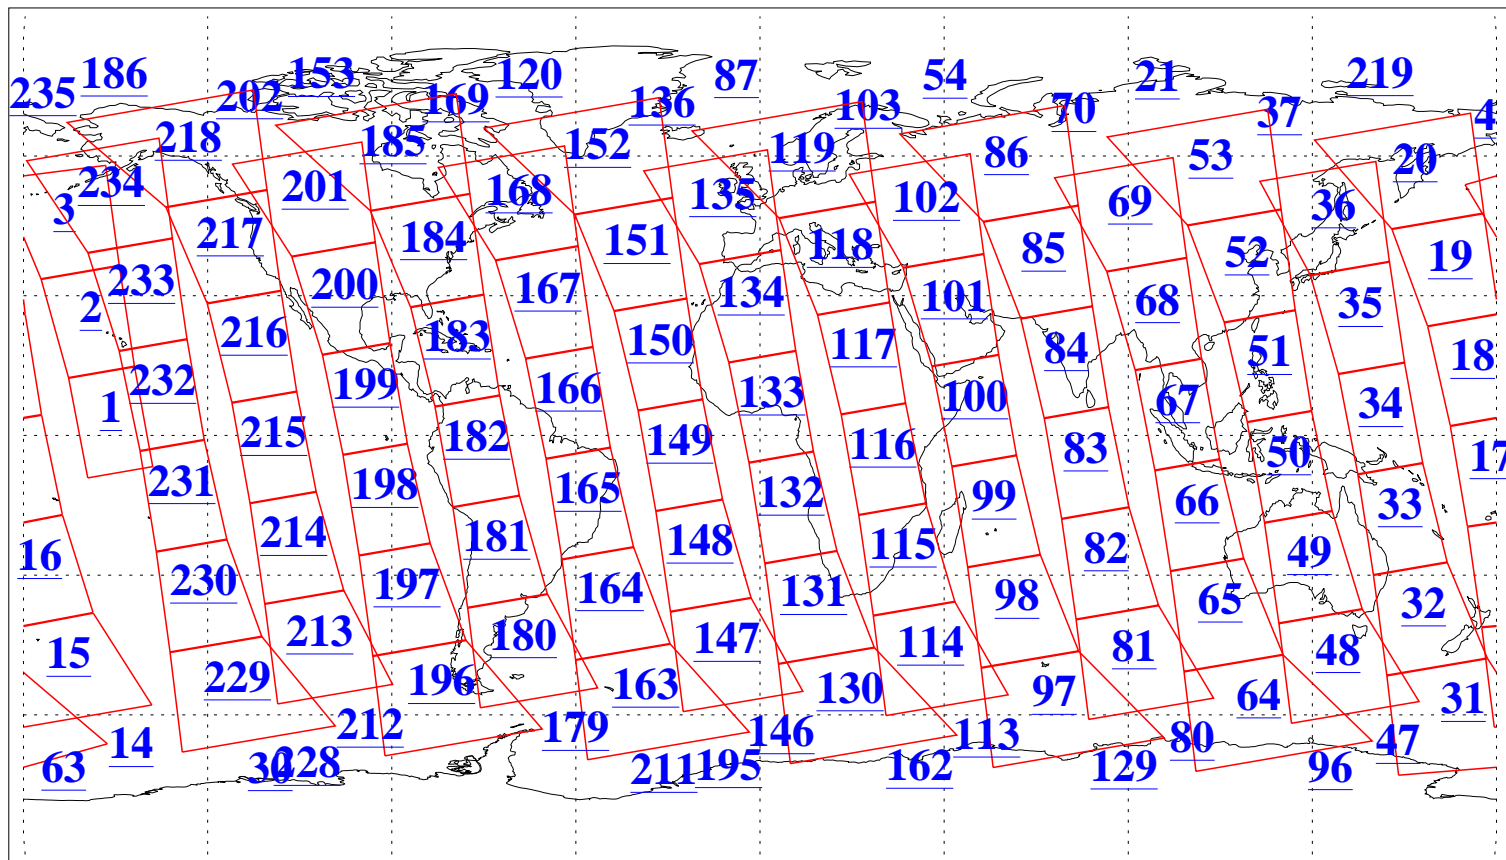

L1B Availability
AMSU Granules: 240
HSB Granules: 0
AIRS Granules: 240

5 Aug 2019
DoY 217
Aqua Day 6302
Granules: 1 to 120

Granules: 121 to 240

Legend: AMSU Available, HSB Available, AIRS Available

L1B Availability
AMSU Granules: 240
HSB Granules: 0
AIRS Granules: 240

5 Aug 2019
DoY 217
Aqua Day 6302
Ascending Granules

Descending Granules

Legend: AMSU Available, HSB Available, AIRS Available

L1B Availability
 AMSU Granules: 240
 HSB Granules: 0
 AIRS Granules: 240

5 Aug 2019
 DoY 217
 Aqua Day 6302

Northern Hemisphere Granules

Southern Hemisphere Granules

Legend: AMSU Available, HSB Available, AIRS Available