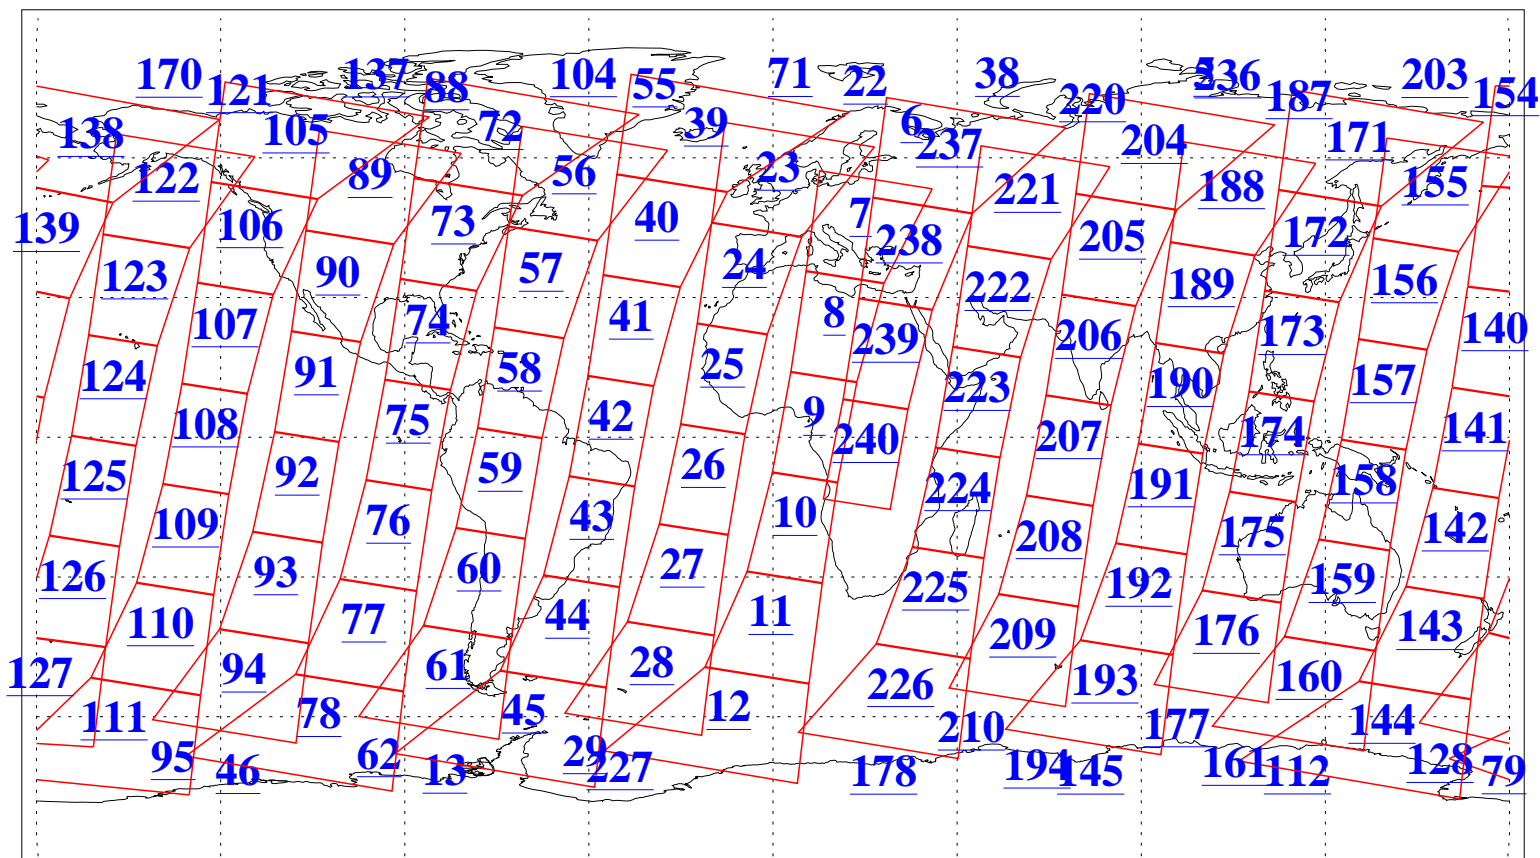

L1B Availability
AMSU Granules: 240
HSB Granules: 0
AIRS Granules: 240

5 Aug 2019
DoY 217
Aqua Day 6302
Granules: 1 to 120

Granules: 121 to 240

Legend: AMSU Available, HSB Available, AIRS Available

L1B Availability
AMSU Granules: 240
HSB Granules: 0
AIRS Granules: 240

5 Aug 2019
DoY 217
Aqua Day 6302
Ascending Granules

Descending Granules

Legend: AMSU Available, HSB Available, AIRS Available

L1B Availability
 AMSU Granules: 240
 HSB Granules: 0
 AIRS Granules: 240

5 Aug 2019
 DoY 217
 Aqua Day 6302

Northern Hemisphere Granules

Southern Hemisphere Granules

Legend: AMSU Available, HSB Available, AIRS Available