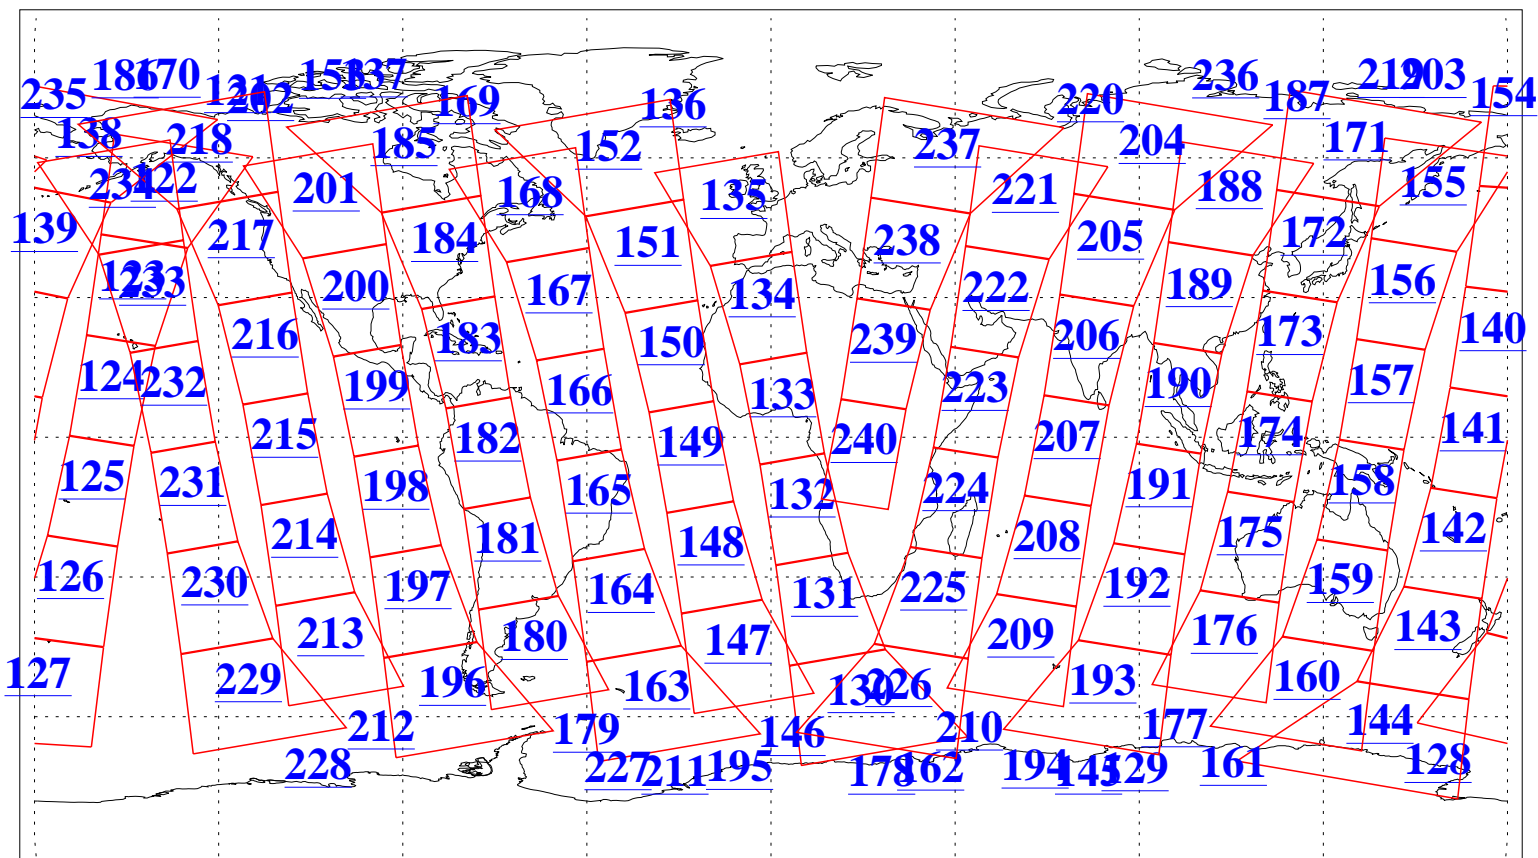

L1B Availability
AMSU Granules: 240
HSB Granules: 0
AIRS Granules: 240

5 Aug 2019
DoY 217
Aqua Day 6302
Granules: 1 to 120

Granules: 121 to 240

Legend: AMSU Available, HSB Available, AIRS Available

L1B Availability
AMSU Granules: 240
HSB Granules: 0
AIRS Granules: 240

5 Aug 2019
DoY 217
Aqua Day 6302
Ascending Granules

Descending Granules

Legend: AMSU Available, HSB Available, AIRS Available

L1B Availability
 AMSU Granules: 240
 HSB Granules: 0
 AIRS Granules: 240

5 Aug 2019
 DoY 217
 Aqua Day 6302

Northern Hemisphere Granules

Southern Hemisphere Granules

Legend: AMSU Available, HSB Available, AIRS Available