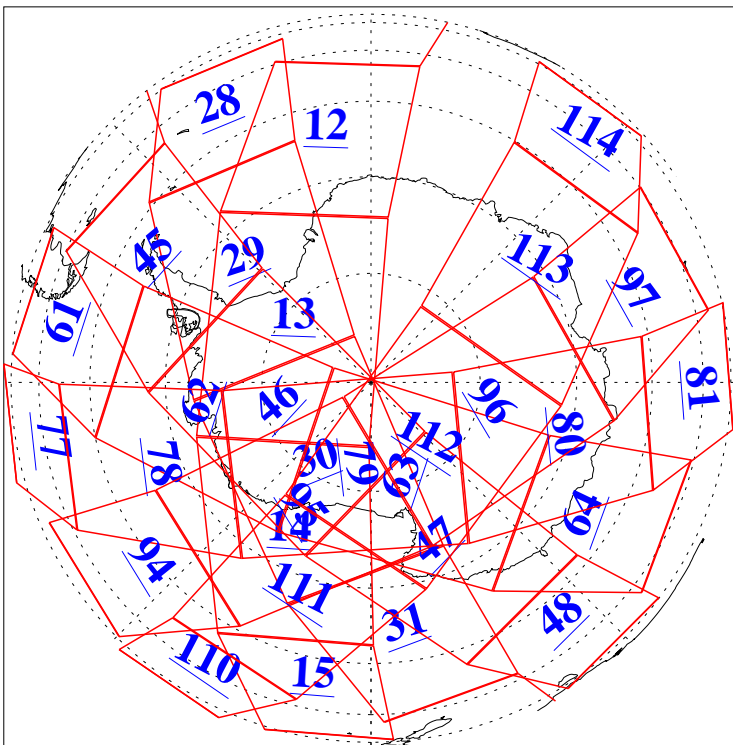

L1B Availability
AMSU Granules: 240
HSB Granules: 0
AIRS Granules: 240

5 Aug 2019
DoY 217
Aqua Day 6302
Granules: 1 to 120

Granules: 121 to 240

Legend: AMSU Available, HSB Available, AIRS Available

L1B Availability
AMSU Granules: 240
HSB Granules: 0
AIRS Granules: 240

5 Aug 2019
DoY 217
Aqua Day 6302
Ascending Granules

Descending Granules

Legend: AMSU Available, HSB Available, AIRS Available

L1B Availability
 AMSU Granules: 240
 HSB Granules: 0
 AIRS Granules: 240

5 Aug 2019
 DoY 217
 Aqua Day 6302

Northern Hemisphere Granules

Southern Hemisphere Granules

Legend: AMSU Available, HSB Available, AIRS Available