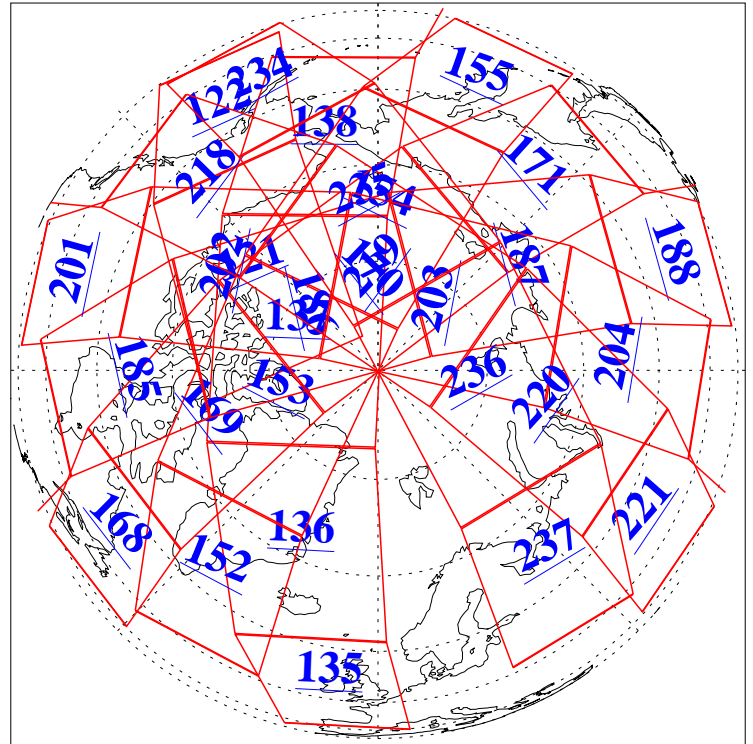

5 Aug 2019
DoY 217
Aqua Day 6302
Ascending Granules

Descending Granules

Legend: AMSU Available, HSB Available, AIRS Available

L1B Availability
 AMSU Granules: 240
 HSB Granules: 0
 AIRS Granules: 240

5 Aug 2019
 DoY 217
 Aqua Day 6302

Northern Hemisphere Granules

Southern Hemisphere Granules

Legend: AMSU Available, HSB Available, AIRS Available