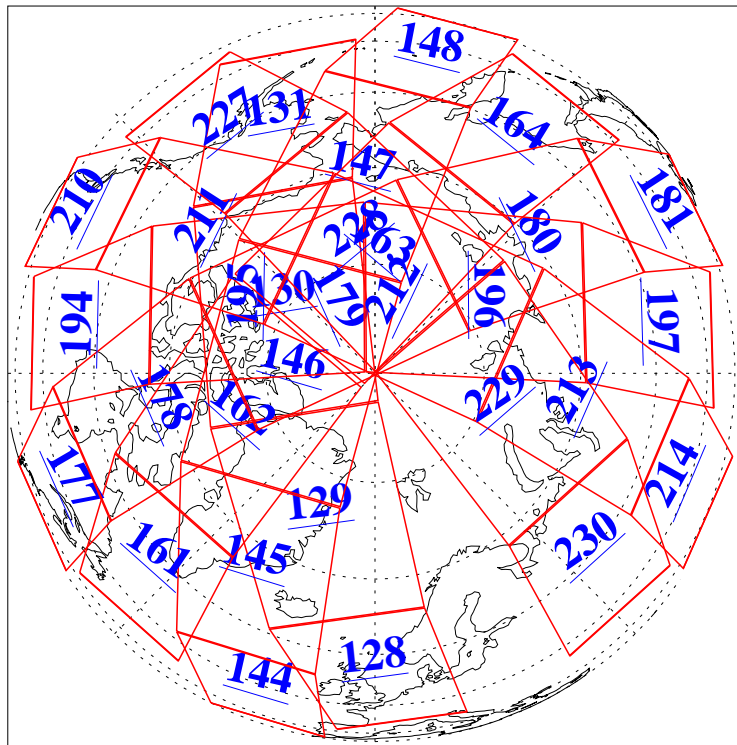

L1B Availability  
AMSU Granules: 240  
HSB Granules: 0  
AIRS Granules: 240

4 Aug 2019  
DoY 216  
Aqua Day 6301  
Ascending Granules

Descending Granules

Legend: AMSU Available, HSB Available, AIRS Available

L1B Availability  
 AMSU Granules: 240  
 HSB Granules: 0  
 AIRS Granules: 240

4 Aug 2019  
 DoY 216  
 Aqua Day 6301

Northern Hemisphere Granules

Southern Hemisphere Granules

Legend: AMSU Available, HSB Available, AIRS Available