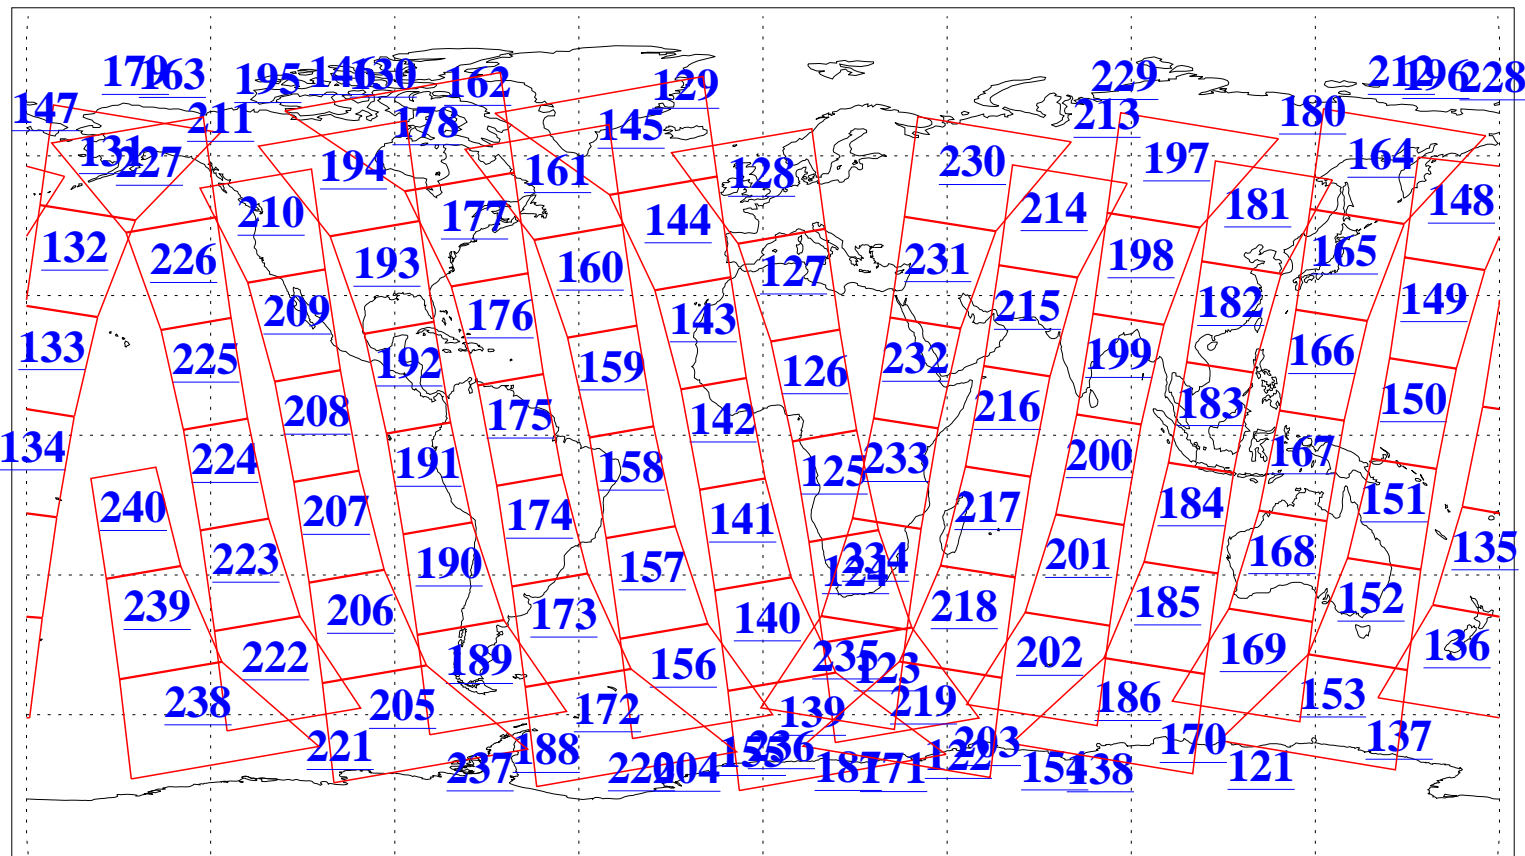

L1B Availability  
AMSU Granules: 240  
HSB Granules: 0  
AIRS Granules: 240

4 Aug 2019  
DoY 216  
Aqua Day 6301  
Granules: 1 to 120

Granules: 121 to 240

Legend: AMSU Available, HSB Available, AIRS Available

L1B Availability  
AMSU Granules: 240  
HSB Granules: 0  
AIRS Granules: 240

4 Aug 2019  
DoY 216  
Aqua Day 6301  
Ascending Granules

Descending Granules

Legend: AMSU Available, HSB Available, AIRS Available

L1B Availability  
 AMSU Granules: 240  
 HSB Granules: 0  
 AIRS Granules: 240

4 Aug 2019  
 DoY 216  
 Aqua Day 6301

Northern Hemisphere Granules

Southern Hemisphere Granules

Legend: AMSU Available, HSB Available, AIRS Available