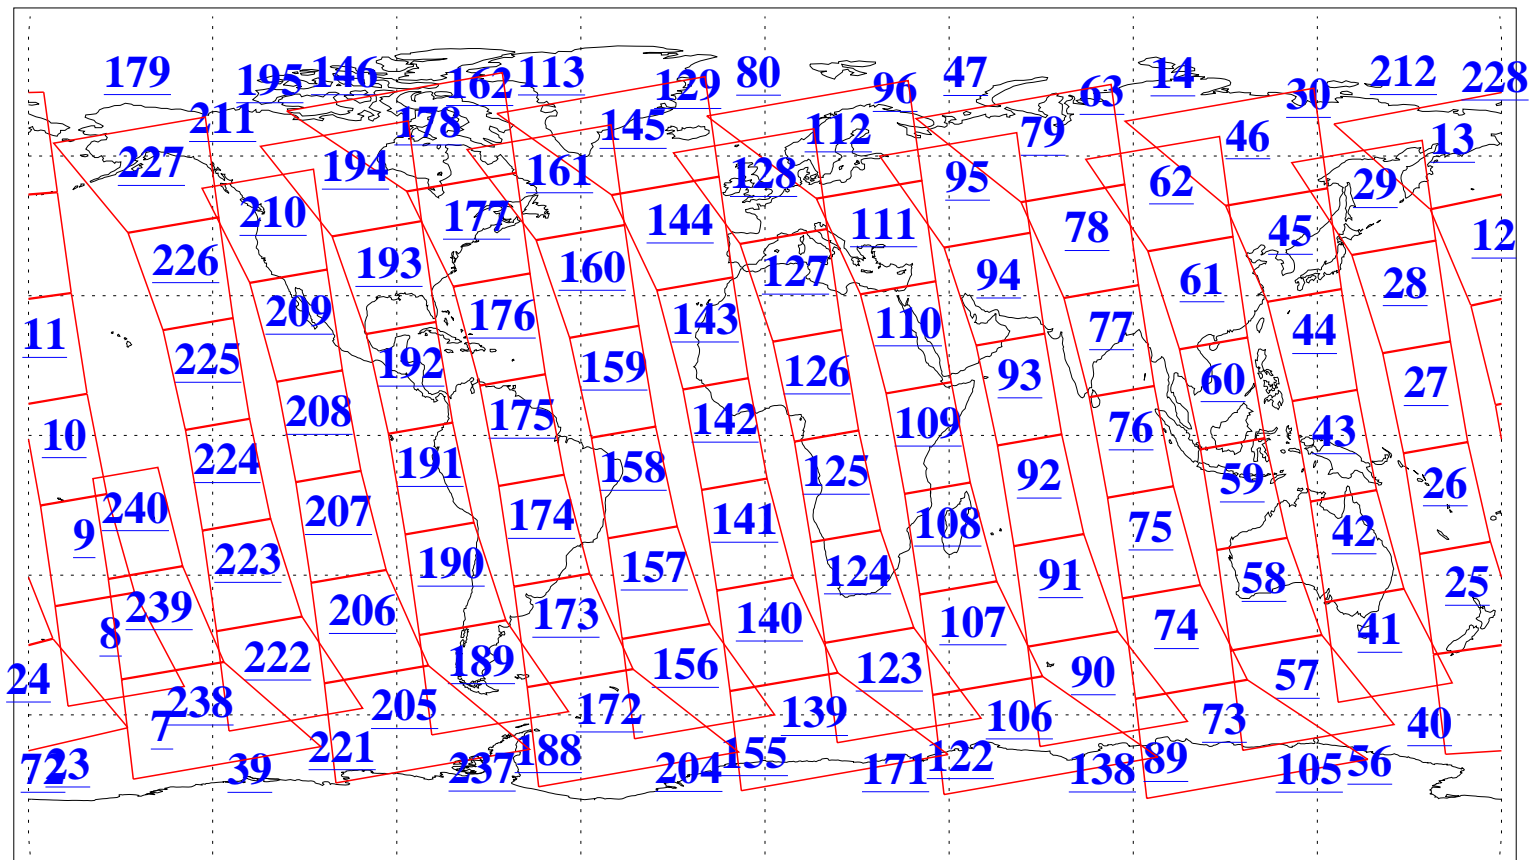

L1B Availability  
AMSU Granules: 240  
HSB Granules: 0  
AIRS Granules: 240

4 Aug 2019  
DoY 216  
Aqua Day 6301  
Granules: 1 to 120

Granules: 121 to 240

Legend: AMSU Available, HSB Available, AIRS Available

L1B Availability  
AMSU Granules: 240  
HSB Granules: 0  
AIRS Granules: 240

4 Aug 2019  
DoY 216  
Aqua Day 6301  
Ascending Granules

Descending Granules

Legend: AMSU Available, HSB Available, AIRS Available

L1B Availability  
 AMSU Granules: 240  
 HSB Granules: 0  
 AIRS Granules: 240

4 Aug 2019  
 DoY 216  
 Aqua Day 6301

Northern Hemisphere Granules

Southern Hemisphere Granules

Legend: AMSU Available, HSB Available, AIRS Available