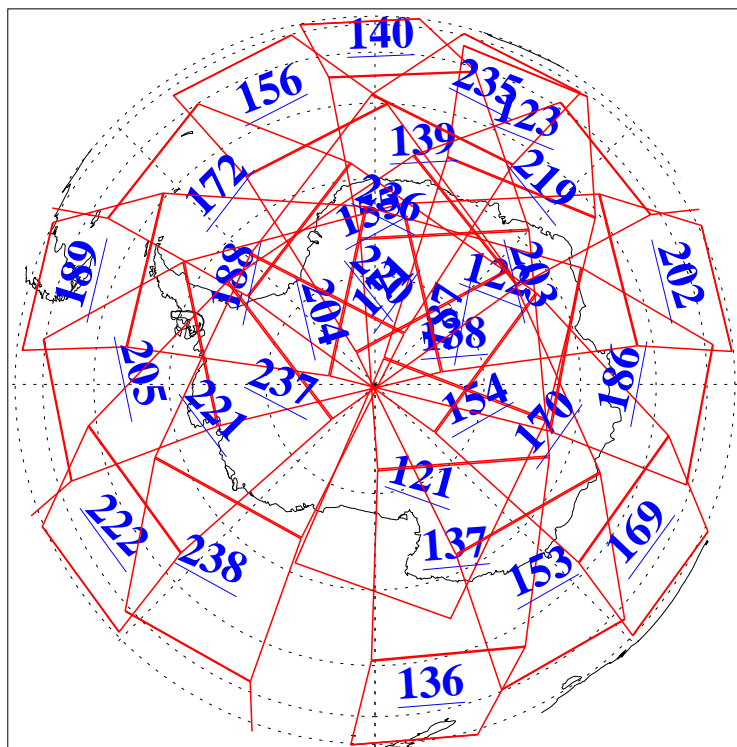

L1B Availability  
AMSU Granules: 240  
HSB Granules: 0  
AIRS Granules: 240

4 Aug 2019  
DoY 216  
Aqua Day 6301  
Ascending Granules

Descending Granules

Legend: AMSU Available, HSB Available, AIRS Available

L1B Availability  
 AMSU Granules: 240  
 HSB Granules: 0  
 AIRS Granules: 240

4 Aug 2019  
 DoY 216  
 Aqua Day 6301

Northern Hemisphere Granules

Southern Hemisphere Granules

Legend: AMSU Available, HSB Available, AIRS Available