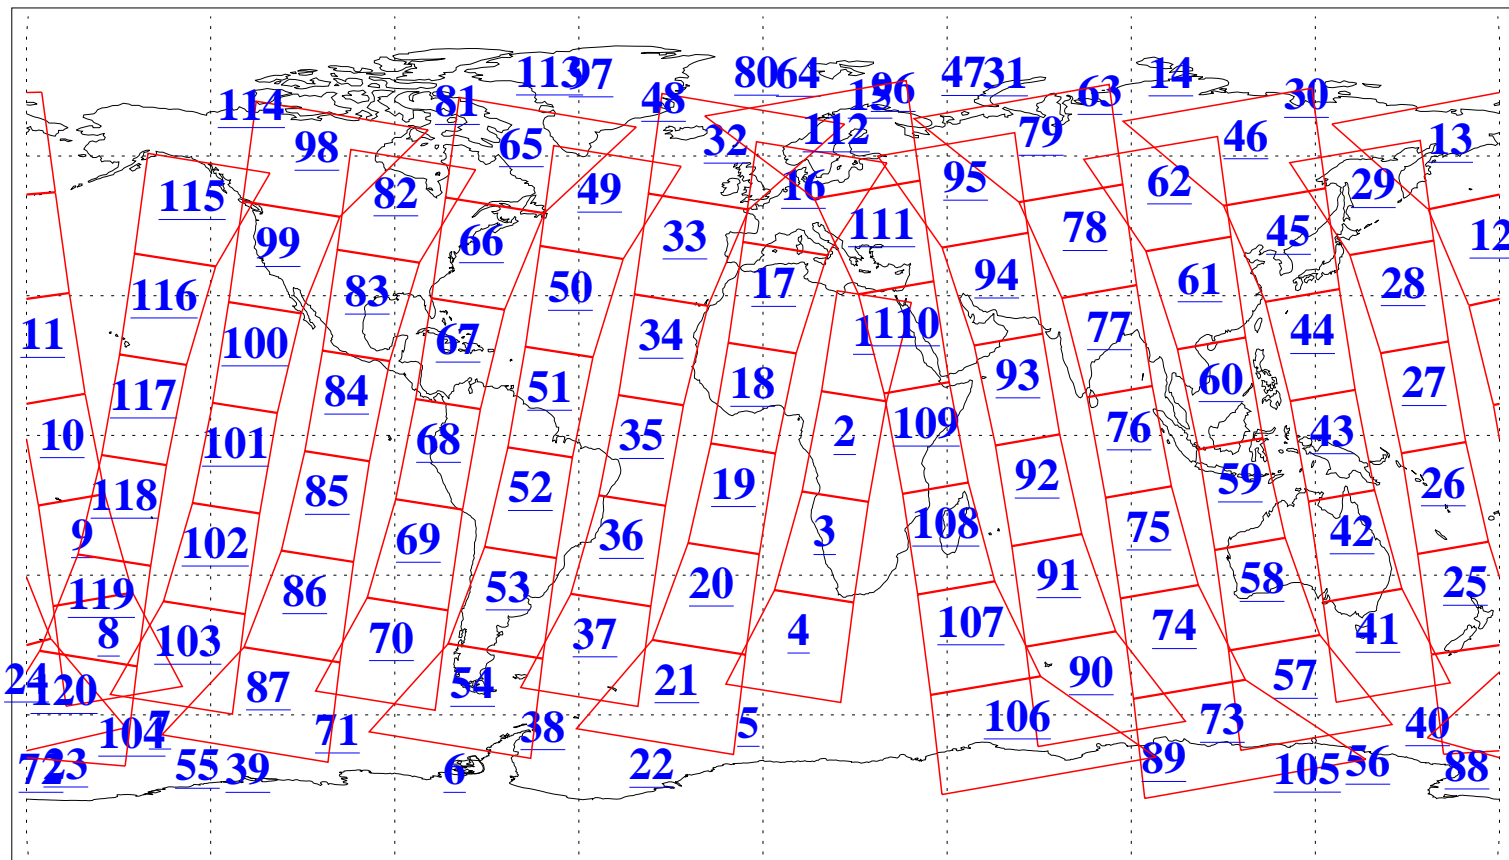

L1B Availability  
AMSU Granules: 240  
HSB Granules: 0  
AIRS Granules: 240

4 Aug 2019  
DoY 216  
Aqua Day 6301  
Granules: 1 to 120

Granules: 121 to 240

Legend: AMSU Available, HSB Available, AIRS Available

L1B Availability  
AMSU Granules: 240  
HSB Granules: 0  
AIRS Granules: 240

4 Aug 2019  
DoY 216  
Aqua Day 6301  
Ascending Granules

Descending Granules

Legend: AMSU Available, HSB Available, AIRS Available

L1B Availability  
 AMSU Granules: 240  
 HSB Granules: 0  
 AIRS Granules: 240

4 Aug 2019  
 DoY 216  
 Aqua Day 6301

Northern Hemisphere Granules

Southern Hemisphere Granules

Legend: AMSU Available, HSB Available, AIRS Available