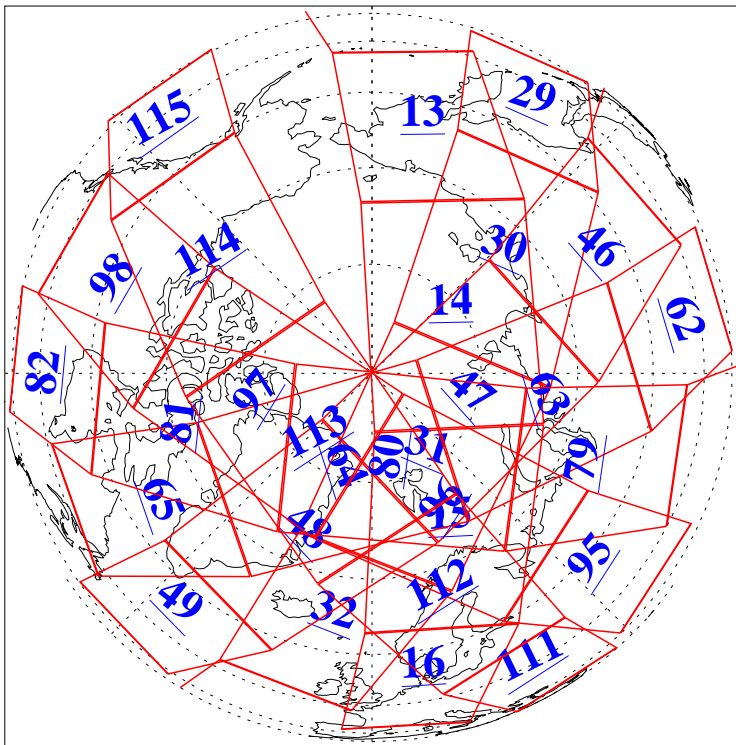

L1B Availability  
AMSU Granules: 240  
HSB Granules: 0  
AIRS Granules: 240

4 Aug 2019  
DoY 216  
Aqua Day 6301  
Granules: 1 to 120

Granules: 121 to 240

Legend: AMSU Available, HSB Available, AIRS Available

L1B Availability  
AMSU Granules: 240  
HSB Granules: 0  
AIRS Granules: 240

4 Aug 2019  
DoY 216  
Aqua Day 6301  
Ascending Granules

Descending Granules

Legend: AMSU Available, HSB Available, AIRS Available

L1B Availability  
 AMSU Granules: 240  
 HSB Granules: 0  
 AIRS Granules: 240

4 Aug 2019  
 DoY 216  
 Aqua Day 6301

Northern Hemisphere Granules

Southern Hemisphere Granules

Legend: AMSU Available, HSB Available, AIRS Available