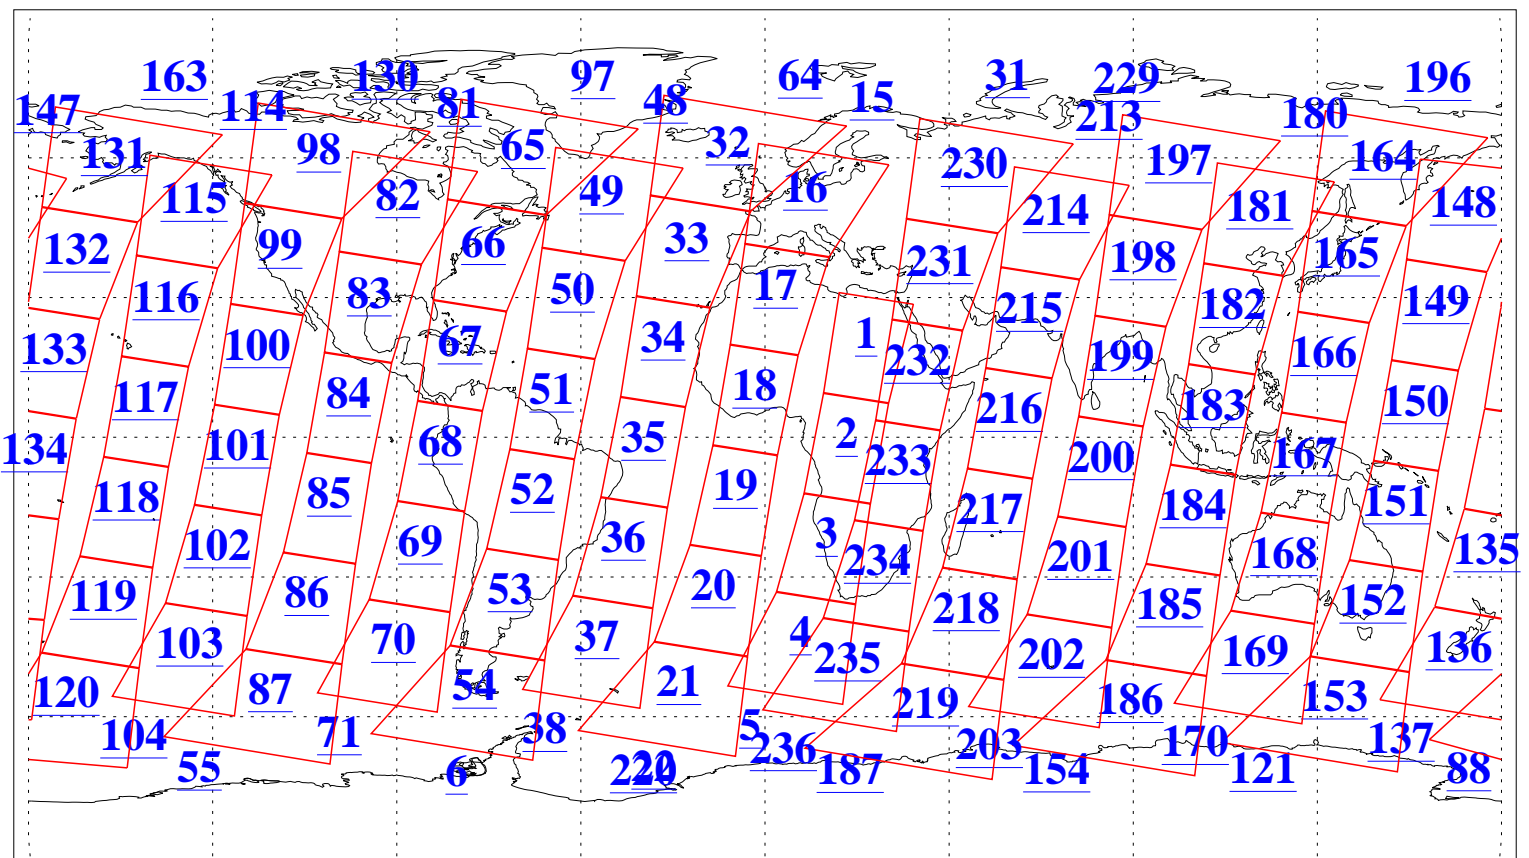

L1B Availability  
AMSU Granules: 240  
HSB Granules: 0  
AIRS Granules: 240

4 Aug 2019  
DoY 216  
Aqua Day 6301  
Granules: 1 to 120

Granules: 121 to 240

Legend: AMSU Available, HSB Available, AIRS Available

L1B Availability  
AMSU Granules: 240  
HSB Granules: 0  
AIRS Granules: 240

4 Aug 2019  
DoY 216  
Aqua Day 6301  
Ascending Granules

Descending Granules

Legend: AMSU Available, HSB Available, AIRS Available

L1B Availability  
 AMSU Granules: 240  
 HSB Granules: 0  
 AIRS Granules: 240

4 Aug 2019  
 DoY 216  
 Aqua Day 6301

Northern Hemisphere Granules

Southern Hemisphere Granules

Legend: AMSU Available, HSB Available, AIRS Available