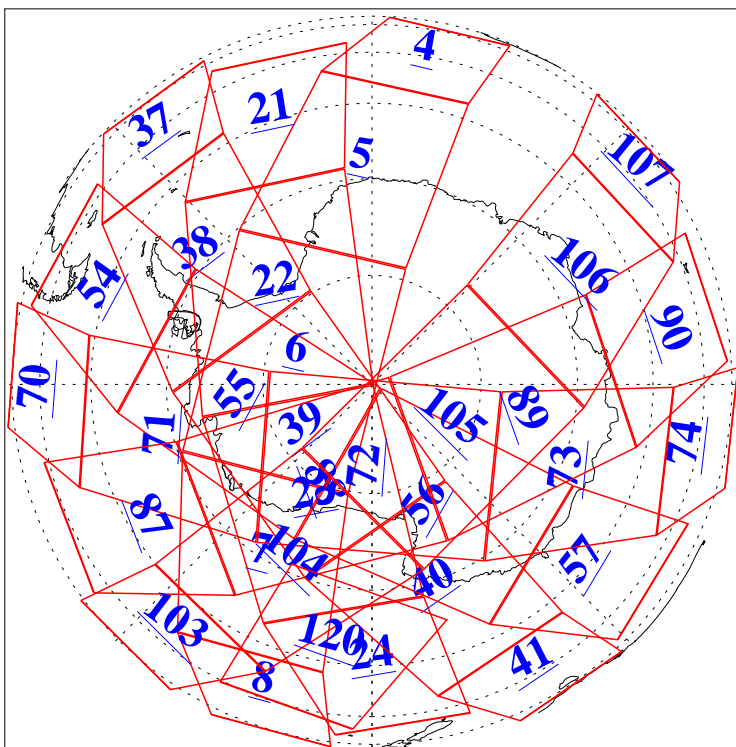

L1B Availability  
AMSU Granules: 240  
HSB Granules: 0  
AIRS Granules: 240

4 Aug 2019  
DoY 216  
Aqua Day 6301  
Granules: 1 to 120

Granules: 121 to 240

Legend: AMSU Available, HSB Available, AIRS Available

L1B Availability  
AMSU Granules: 240  
HSB Granules: 0  
AIRS Granules: 240

4 Aug 2019  
DoY 216  
Aqua Day 6301  
Ascending Granules

Descending Granules

Legend: AMSU Available, HSB Available, AIRS Available

L1B Availability  
 AMSU Granules: 240  
 HSB Granules: 0  
 AIRS Granules: 240

4 Aug 2019  
 DoY 216  
 Aqua Day 6301

Northern Hemisphere Granules

Southern Hemisphere Granules

Legend: AMSU Available, HSB Available, AIRS Available