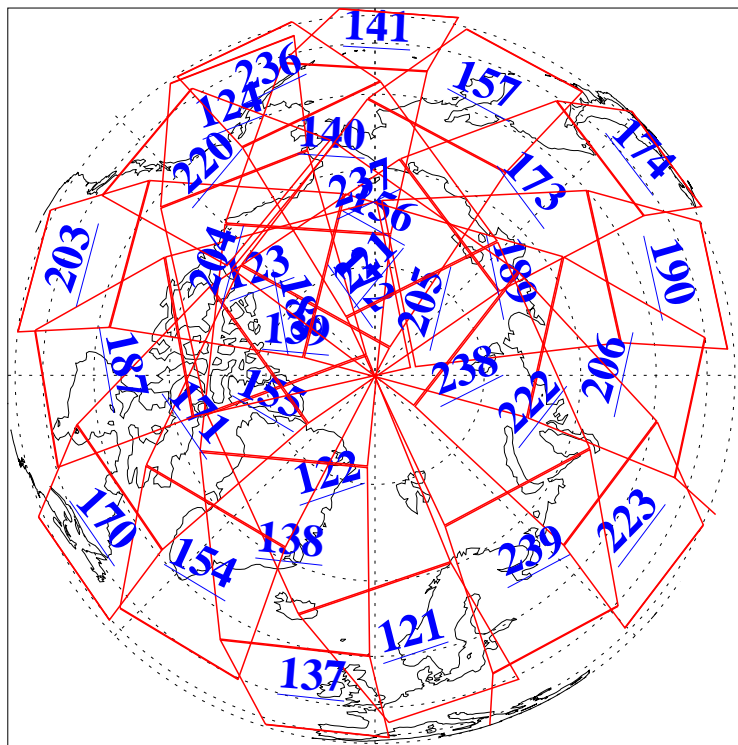

3 Aug 2019
DoY 215
Aqua Day 6300
Ascending Granules

Descending Granules

Legend: AMSU Available, HSB Available, AIRS Available

L1B Availability
AMSU Granules: 240
HSB Granules: 0
AIRS Granules: 240

3 Aug 2019
DoY 215
Aqua Day 6300

Northern Hemisphere Granules

Southern Hemisphere Granules

Legend: AMSU Available, HSB Available, AIRS Available