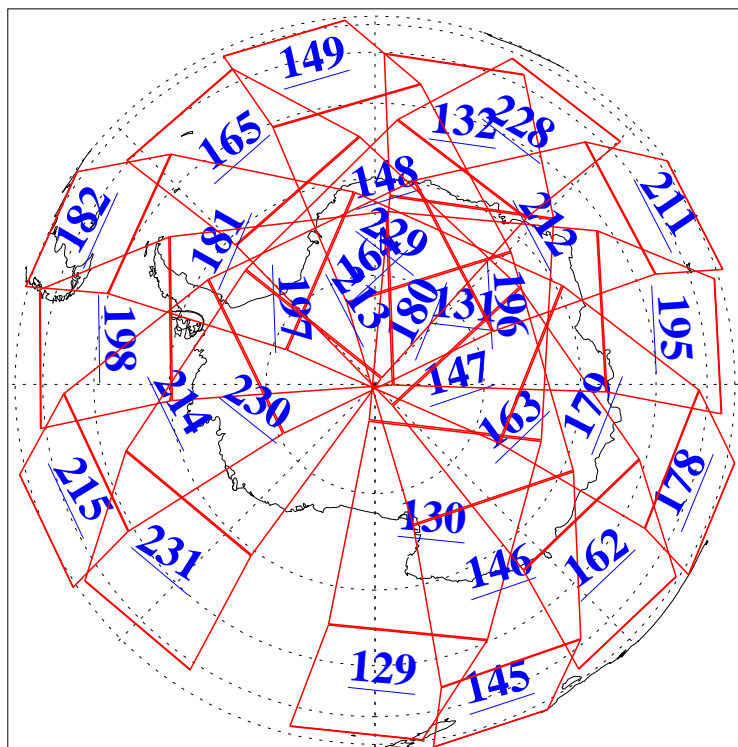

3 Aug 2019
DoY 215
Aqua Day 6300
Ascending Granules

Descending Granules

Legend: AMSU Available, HSB Available, AIRS Available

L1B Availability
AMSU Granules: 240
HSB Granules: 0
AIRS Granules: 240

3 Aug 2019
DoY 215
Aqua Day 6300

Northern Hemisphere Granules

Southern Hemisphere Granules

Legend: AMSU Available, HSB Available, AIRS Available