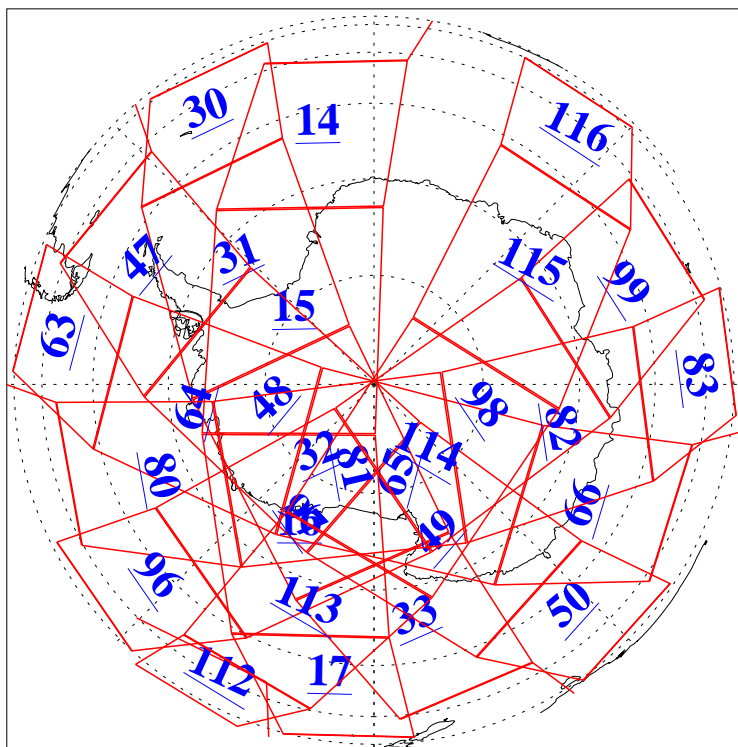

L1B Availability
AMSU Granules: 240
HSB Granules: 0
AIRS Granules: 240

3 Aug 2019
DoY 215
Aqua Day 6300
Granules: 1 to 120

Granules: 121 to 240

Legend: AMSU Available, HSB Available, AIRS Available

L1B Availability
AMSU Granules: 240
HSB Granules: 0
AIRS Granules: 240

3 Aug 2019
DoY 215
Aqua Day 6300
Ascending Granules

Descending Granules

Legend: AMSU Available, HSB Available, AIRS Available

L1B Availability
AMSU Granules: 240
HSB Granules: 0
AIRS Granules: 240

3 Aug 2019
DoY 215
Aqua Day 6300

Northern Hemisphere Granules

Southern Hemisphere Granules

Legend: AMSU Available, HSB Available, AIRS Available