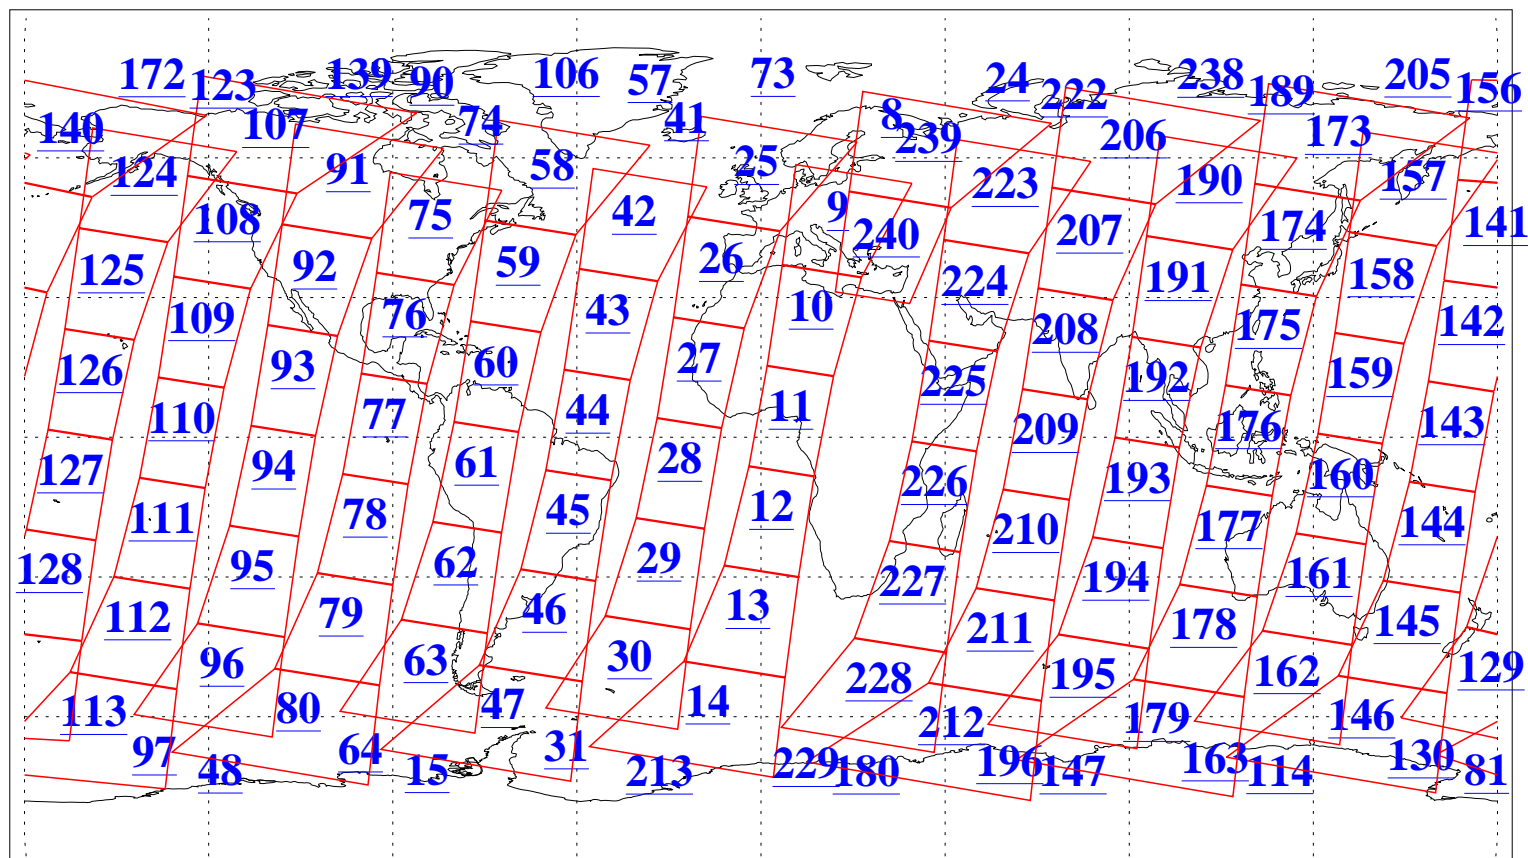

L1B Availability
AMSU Granules: 240
HSB Granules: 0
AIRS Granules: 240

3 Aug 2019
DoY 215
Aqua Day 6300
Granules: 1 to 120

Granules: 121 to 240

Legend: AMSU Available, HSB Available, AIRS Available

L1B Availability
AMSU Granules: 240
HSB Granules: 0
AIRS Granules: 240

3 Aug 2019
DoY 215
Aqua Day 6300
Ascending Granules

Descending Granules

Legend: AMSU Available, HSB Available, AIRS Available

L1B Availability
AMSU Granules: 240
HSB Granules: 0
AIRS Granules: 240

3 Aug 2019
DoY 215
Aqua Day 6300

Northern Hemisphere Granules

Southern Hemisphere Granules

Legend: AMSU Available, HSB Available, AIRS Available