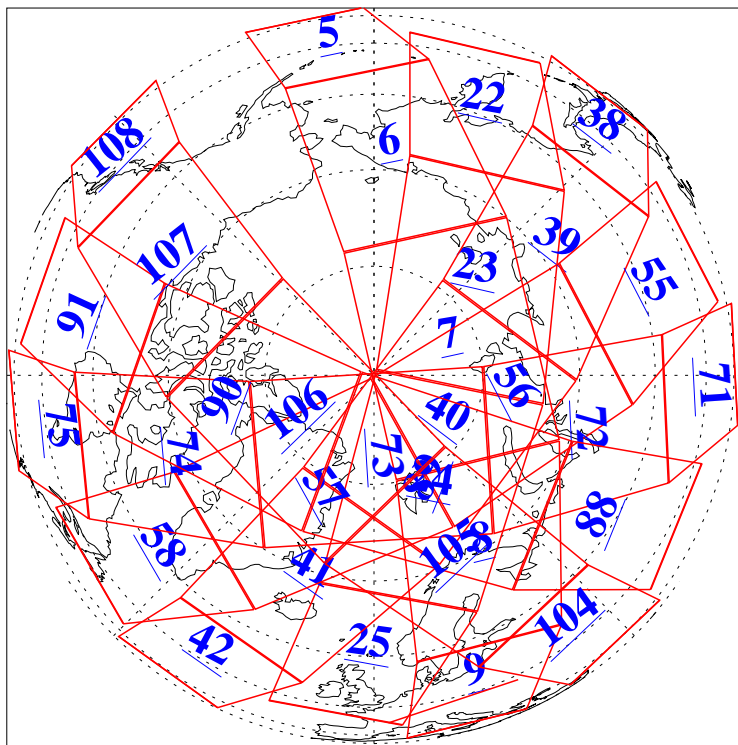

L1B Availability
AMSU Granules: 240
HSB Granules: 0
AIRS Granules: 240

3 Aug 2019
DoY 215
Aqua Day 6300
Granules: 1 to 120

Granules: 121 to 240

Legend: AMSU Available, HSB Available, AIRS Available

L1B Availability
AMSU Granules: 240
HSB Granules: 0
AIRS Granules: 240

3 Aug 2019
DoY 215
Aqua Day 6300
Ascending Granules

Descending Granules

Legend: AMSU Available, HSB Available, AIRS Available

L1B Availability
AMSU Granules: 240
HSB Granules: 0
AIRS Granules: 240

3 Aug 2019
DoY 215
Aqua Day 6300

Northern Hemisphere Granules

Southern Hemisphere Granules

Legend: AMSU Available, HSB Available, AIRS Available