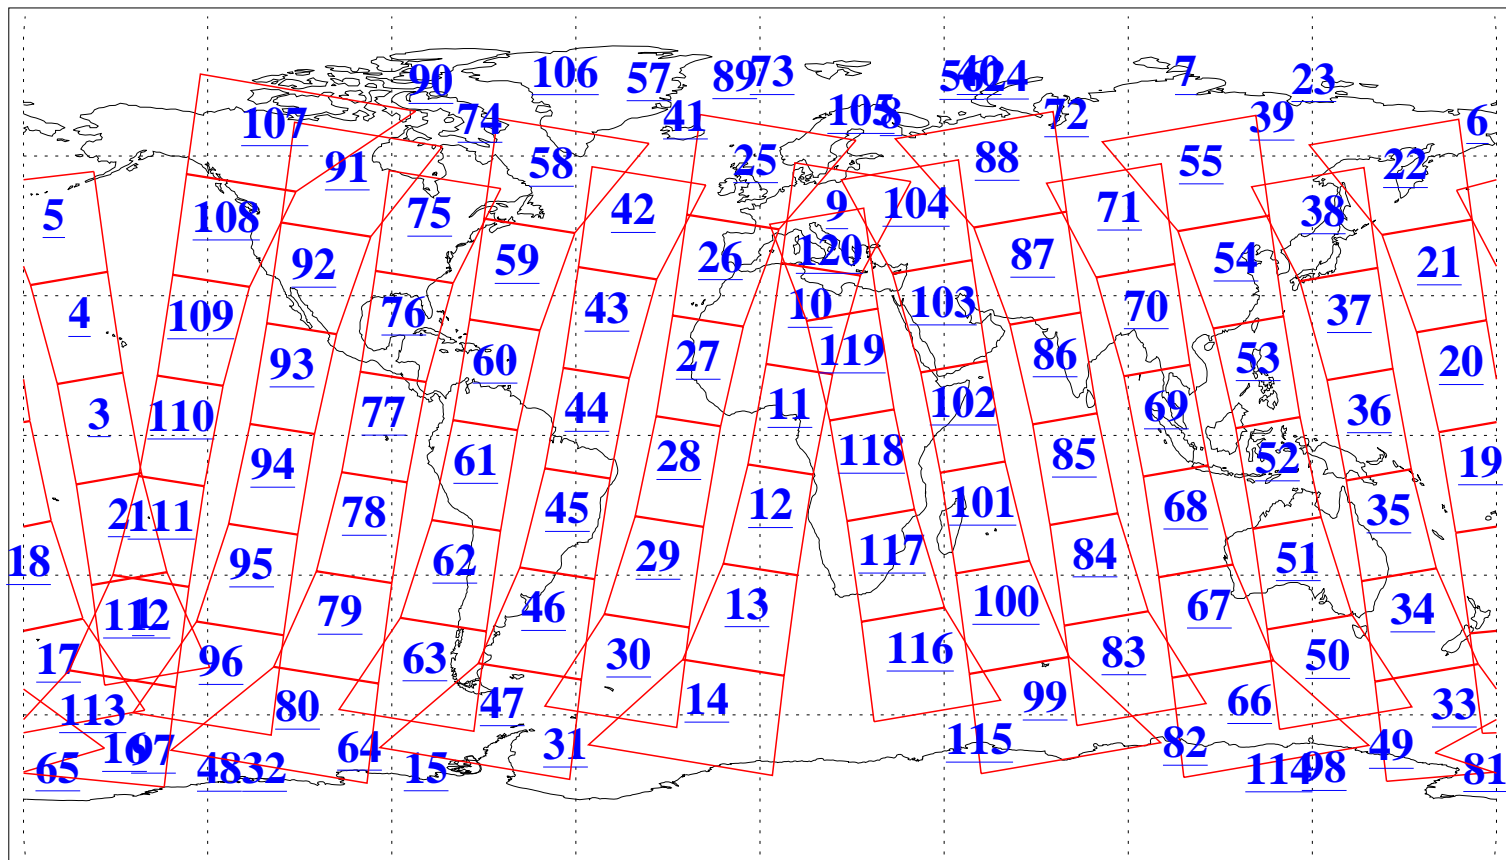

L1B Availability
AMSU Granules: 240
HSB Granules: 0
AIRS Granules: 240

3 Aug 2019
DoY 215
Aqua Day 6300
Granules: 1 to 120

Granules: 121 to 240

Legend: AMSU Available, HSB Available, AIRS Available

L1B Availability
AMSU Granules: 240
HSB Granules: 0
AIRS Granules: 240

3 Aug 2019
DoY 215
Aqua Day 6300
Ascending Granules

Descending Granules

Legend: AMSU Available, HSB Available, AIRS Available

L1B Availability
AMSU Granules: 240
HSB Granules: 0
AIRS Granules: 240

3 Aug 2019
DoY 215
Aqua Day 6300

Northern Hemisphere Granules

Southern Hemisphere Granules

Legend: AMSU Available, HSB Available, AIRS Available