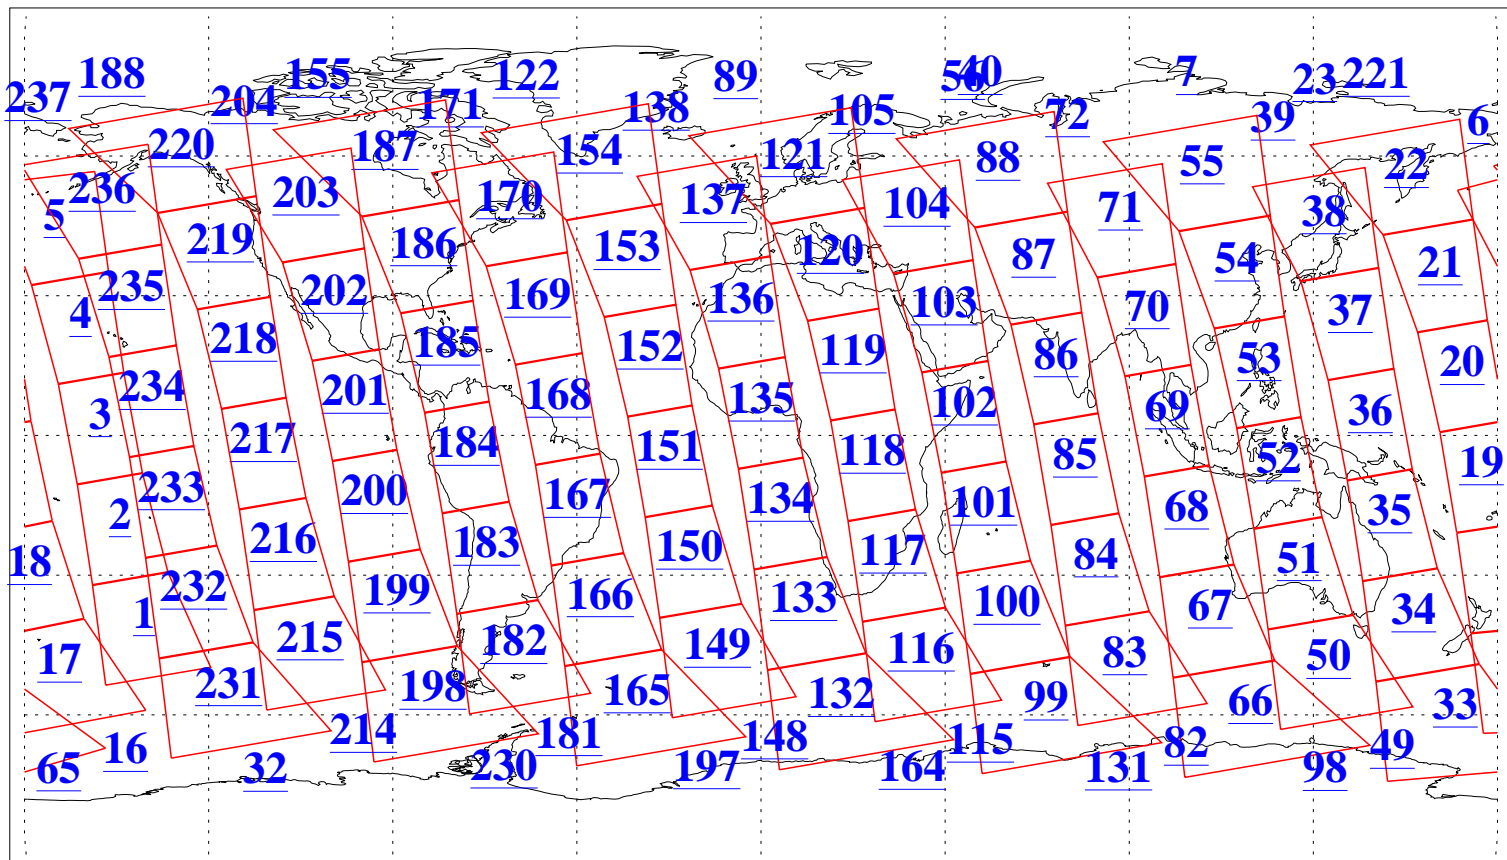

L1B Availability
AMSU Granules: 240
HSB Granules: 0
AIRS Granules: 240

3 Aug 2019
DoY 215
Aqua Day 6300
Granules: 1 to 120

Granules: 121 to 240

Legend: AMSU Available, HSB Available, AIRS Available

L1B Availability
AMSU Granules: 240
HSB Granules: 0
AIRS Granules: 240

3 Aug 2019
DoY 215
Aqua Day 6300
Ascending Granules

Descending Granules

Legend: AMSU Available, HSB Available, AIRS Available

L1B Availability
AMSU Granules: 240
HSB Granules: 0
AIRS Granules: 240

3 Aug 2019
DoY 215
Aqua Day 6300

Northern Hemisphere Granules

Southern Hemisphere Granules

Legend: AMSU Available, HSB Available, AIRS Available