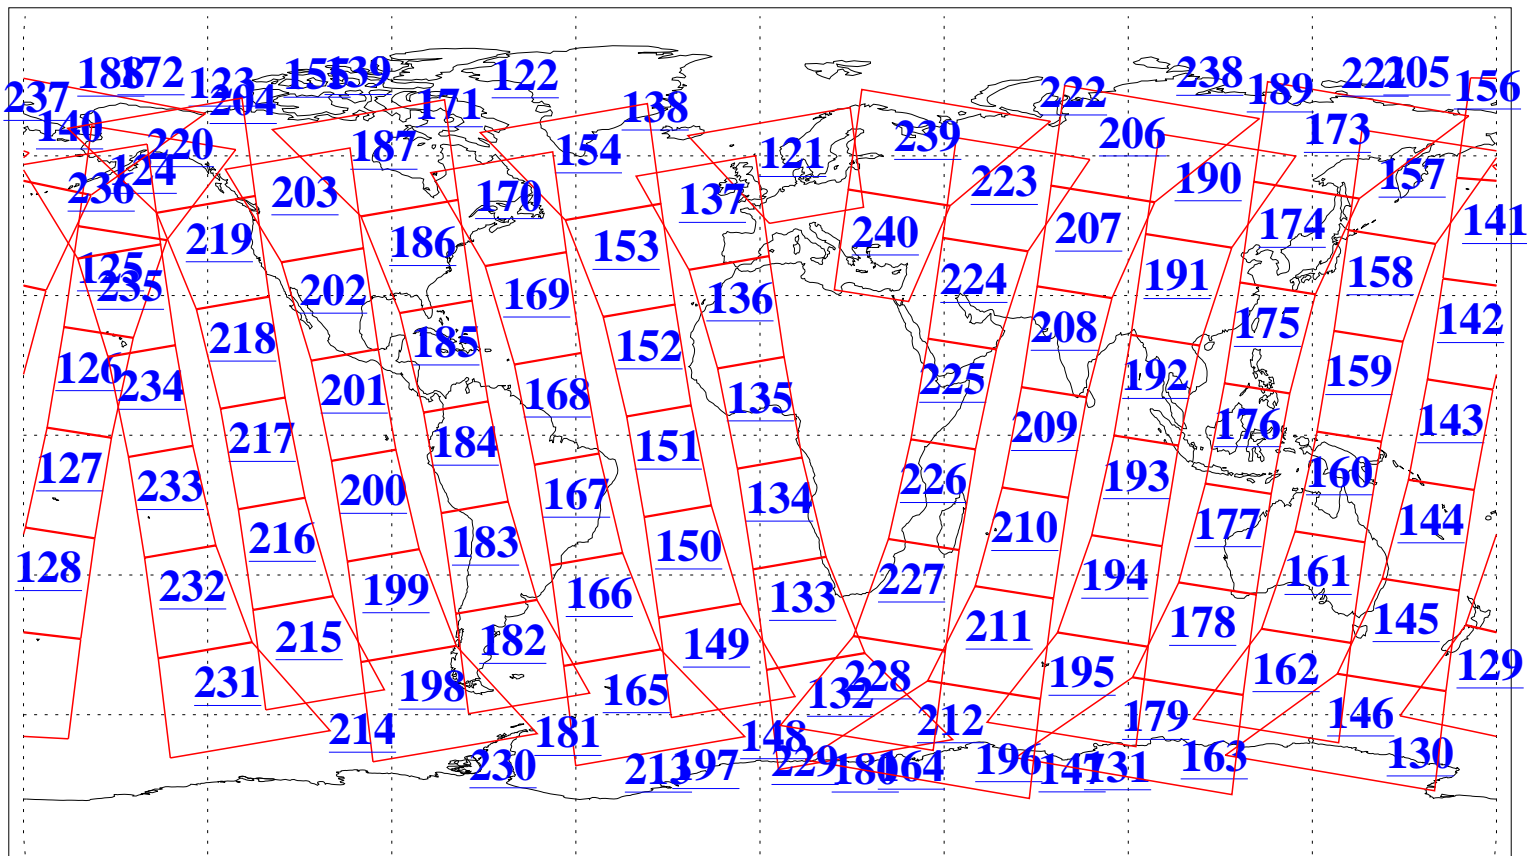

L1B Availability
AMSU Granules: 240
HSB Granules: 0
AIRS Granules: 240

3 Aug 2019
DoY 215
Aqua Day 6300
Granules: 1 to 120

Granules: 121 to 240

Legend: AMSU Available, HSB Available, AIRS Available

L1B Availability
AMSU Granules: 240
HSB Granules: 0
AIRS Granules: 240

3 Aug 2019
DoY 215
Aqua Day 6300
Ascending Granules

Descending Granules

Legend: AMSU Available, HSB Available, AIRS Available

L1B Availability
AMSU Granules: 240
HSB Granules: 0
AIRS Granules: 240

3 Aug 2019
DoY 215
Aqua Day 6300

Northern Hemisphere Granules

Southern Hemisphere Granules

Legend: AMSU Available, HSB Available, AIRS Available