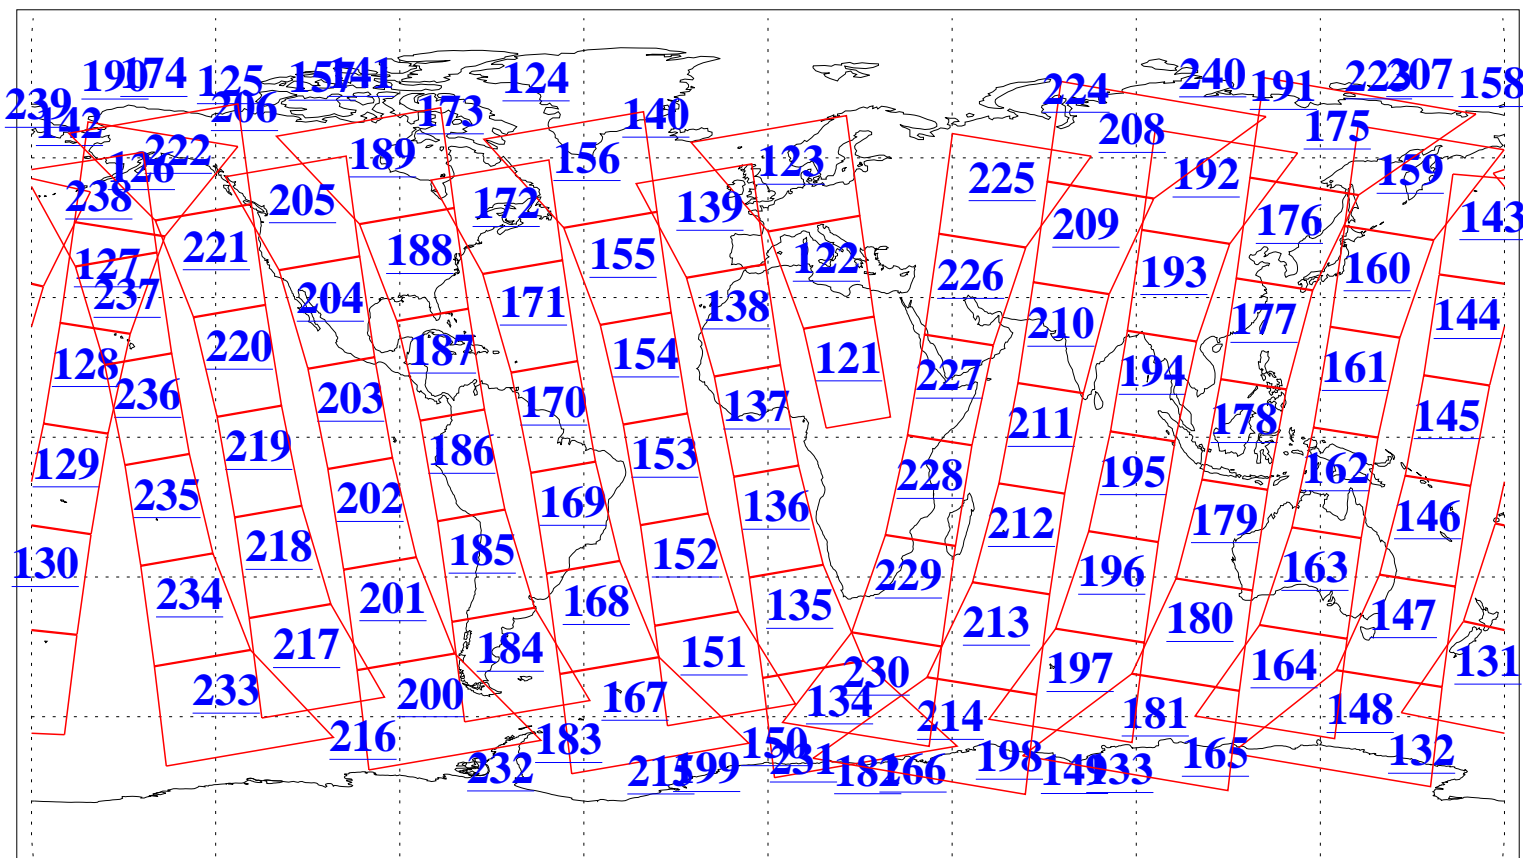

L1B Availability
AMSU Granules: 240
HSB Granules: 0
AIRS Granules: 240

1 Aug 2019
DoY 213
Aqua Day 6298
Granules: 1 to 120

Granules: 121 to 240

Legend: AMSU Available, HSB Available, AIRS Available

L1B Availability
AMSU Granules: 240
HSB Granules: 0
AIRS Granules: 240

1 Aug 2019
DoY 213
Aqua Day 6298
Ascending Granules

Descending Granules

Legend: AMSU Available, HSB Available, AIRS Available

L1B Availability
 AMSU Granules: 240
 HSB Granules: 0
 AIRS Granules: 240

1 Aug 2019
 DoY 213
 Aqua Day 6298

Northern Hemisphere Granules

Southern Hemisphere Granules

Legend: AMSU Available, HSB Available, AIRS Available