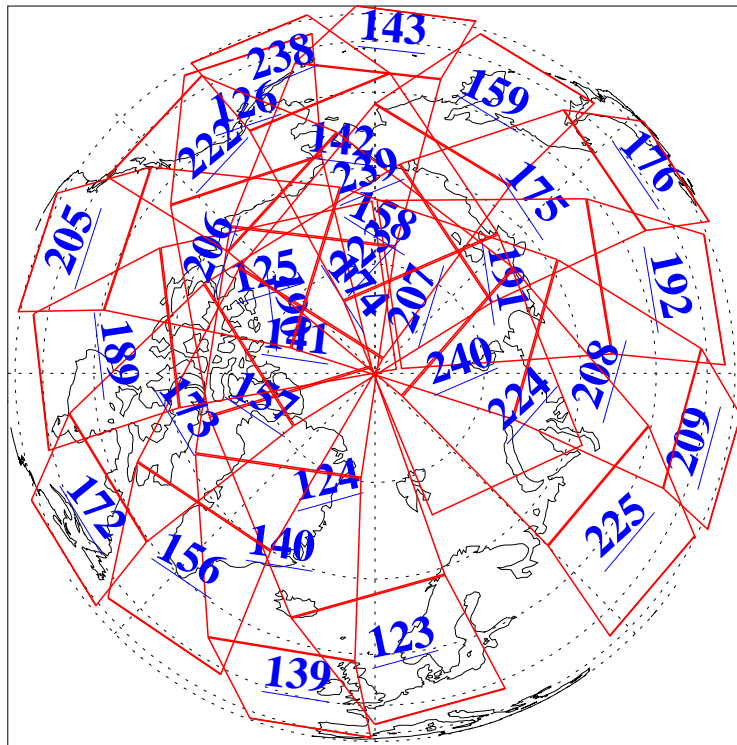

L1B Availability
AMSU Granules: 240
HSB Granules: 0
AIRS Granules: 240

1 Aug 2019
DoY 213
Aqua Day 6298
Granules: 1 to 120

Granules: 121 to 240

Legend: AMSU Available, HSB Available, AIRS Available

L1B Availability
AMSU Granules: 240
HSB Granules: 0
AIRS Granules: 240

1 Aug 2019
DoY 213
Aqua Day 6298
Ascending Granules

Descending Granules

Legend: AMSU Available, HSB Available, AIRS Available

L1B Availability
 AMSU Granules: 240
 HSB Granules: 0
 AIRS Granules: 240

1 Aug 2019
 DoY 213
 Aqua Day 6298

Northern Hemisphere Granules

Southern Hemisphere Granules

Legend: AMSU Available, HSB Available, AIRS Available