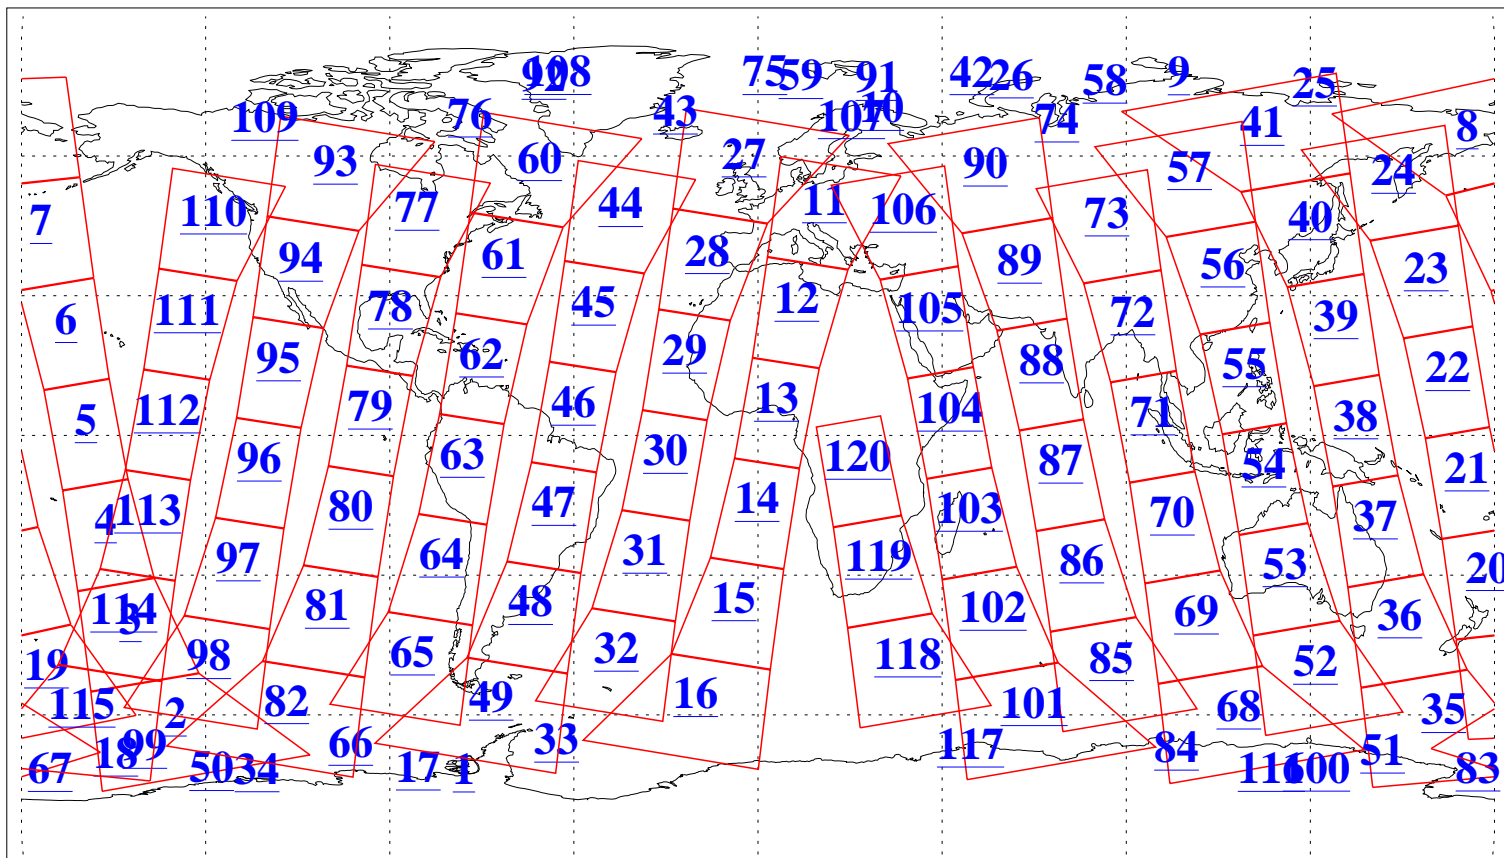

L1B Availability
AMSU Granules: 240
HSB Granules: 0
AIRS Granules: 240

1 Aug 2019
DoY 213
Aqua Day 6298
Granules: 1 to 120

Granules: 121 to 240

Legend: AMSU Available, HSB Available, AIRS Available

L1B Availability
AMSU Granules: 240
HSB Granules: 0
AIRS Granules: 240

1 Aug 2019
DoY 213
Aqua Day 6298
Ascending Granules

Descending Granules

Legend: AMSU Available, HSB Available, AIRS Available

L1B Availability
 AMSU Granules: 240
 HSB Granules: 0
 AIRS Granules: 240

1 Aug 2019
 DoY 213
 Aqua Day 6298

Northern Hemisphere Granules

Southern Hemisphere Granules

Legend: AMSU Available, HSB Available, AIRS Available