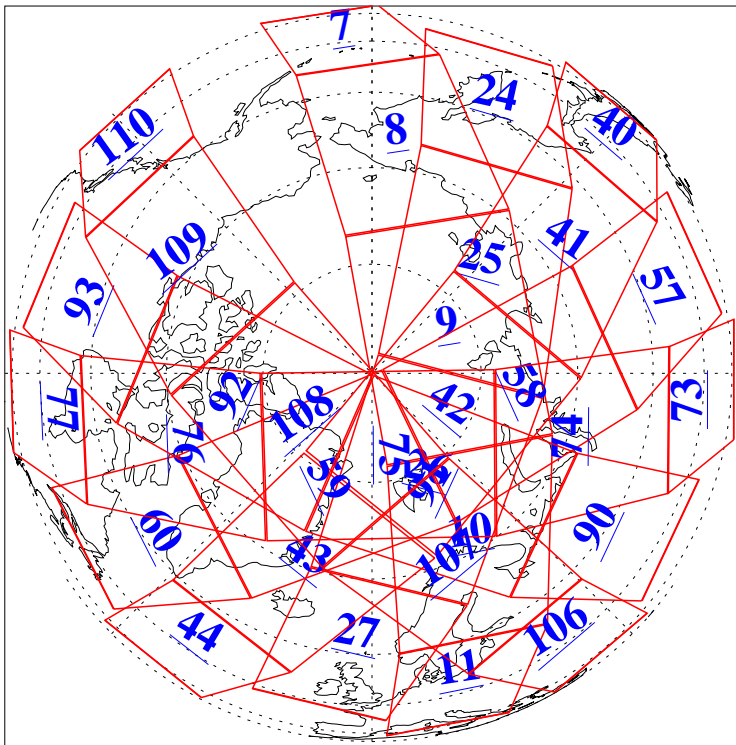

L1B Availability
AMSU Granules: 240
HSB Granules: 0
AIRS Granules: 240

1 Aug 2019
DoY 213
Aqua Day 6298
Granules: 1 to 120

Granules: 121 to 240

Legend: AMSU Available, HSB Available, AIRS Available

L1B Availability
AMSU Granules: 240
HSB Granules: 0
AIRS Granules: 240

1 Aug 2019
DoY 213
Aqua Day 6298
Ascending Granules

Descending Granules

Legend: AMSU Available, HSB Available, AIRS Available

L1B Availability
 AMSU Granules: 240
 HSB Granules: 0
 AIRS Granules: 240

1 Aug 2019
 DoY 213
 Aqua Day 6298

Northern Hemisphere Granules

Southern Hemisphere Granules

Legend: AMSU Available, HSB Available, AIRS Available