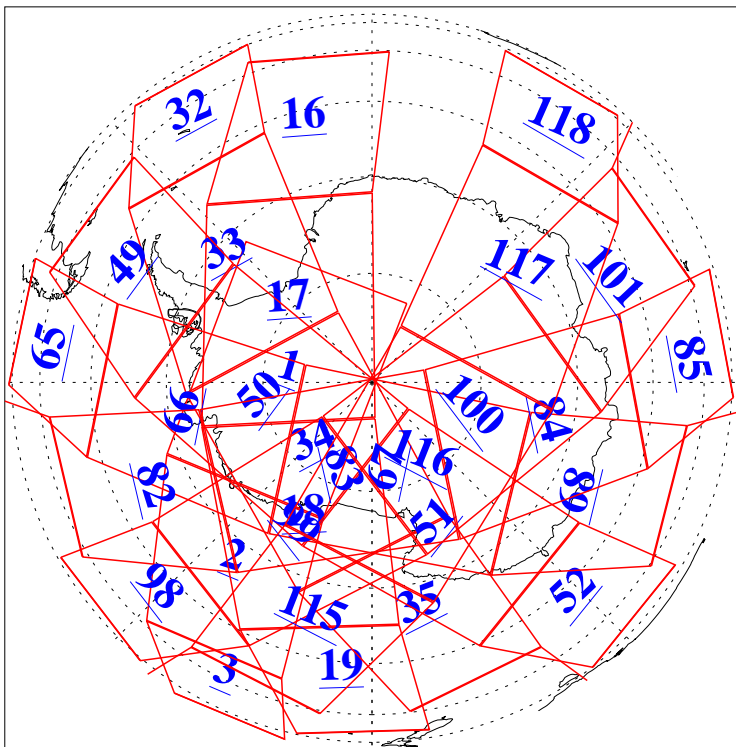

L1B Availability
AMSU Granules: 240
HSB Granules: 0
AIRS Granules: 240

1 Aug 2019
DoY 213
Aqua Day 6298
Granules: 1 to 120

Granules: 121 to 240

Legend: AMSU Available, HSB Available, AIRS Available

L1B Availability
AMSU Granules: 240
HSB Granules: 0
AIRS Granules: 240

1 Aug 2019
DoY 213
Aqua Day 6298
Ascending Granules

Descending Granules

Legend: AMSU Available, HSB Available, AIRS Available

L1B Availability
 AMSU Granules: 240
 HSB Granules: 0
 AIRS Granules: 240

1 Aug 2019
 DoY 213
 Aqua Day 6298

Northern Hemisphere Granules

Southern Hemisphere Granules

Legend: AMSU Available, HSB Available, AIRS Available