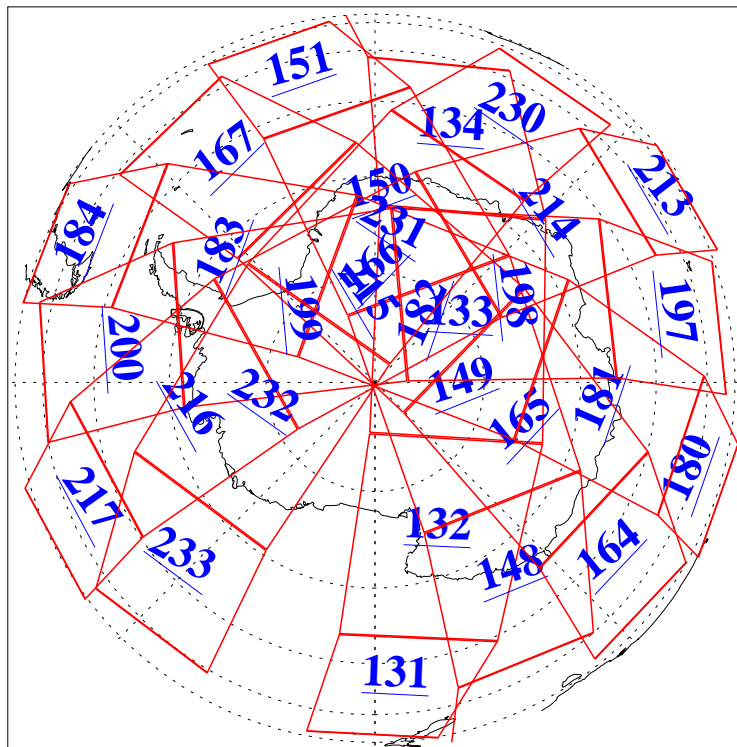

L1B Availability
AMSU Granules: 240
HSB Granules: 0
AIRS Granules: 240

1 Aug 2019
DoY 213
Aqua Day 6298
Granules: 1 to 120

Granules: 121 to 240

Legend: AMSU Available, HSB Available, AIRS Available

L1B Availability
AMSU Granules: 240
HSB Granules: 0
AIRS Granules: 240

1 Aug 2019
DoY 213
Aqua Day 6298
Ascending Granules

Descending Granules

Legend: AMSU Available, HSB Available, AIRS Available

L1B Availability
 AMSU Granules: 240
 HSB Granules: 0
 AIRS Granules: 240

1 Aug 2019
 DoY 213
 Aqua Day 6298

Northern Hemisphere Granules

Southern Hemisphere Granules

Legend: AMSU Available, HSB Available, AIRS Available