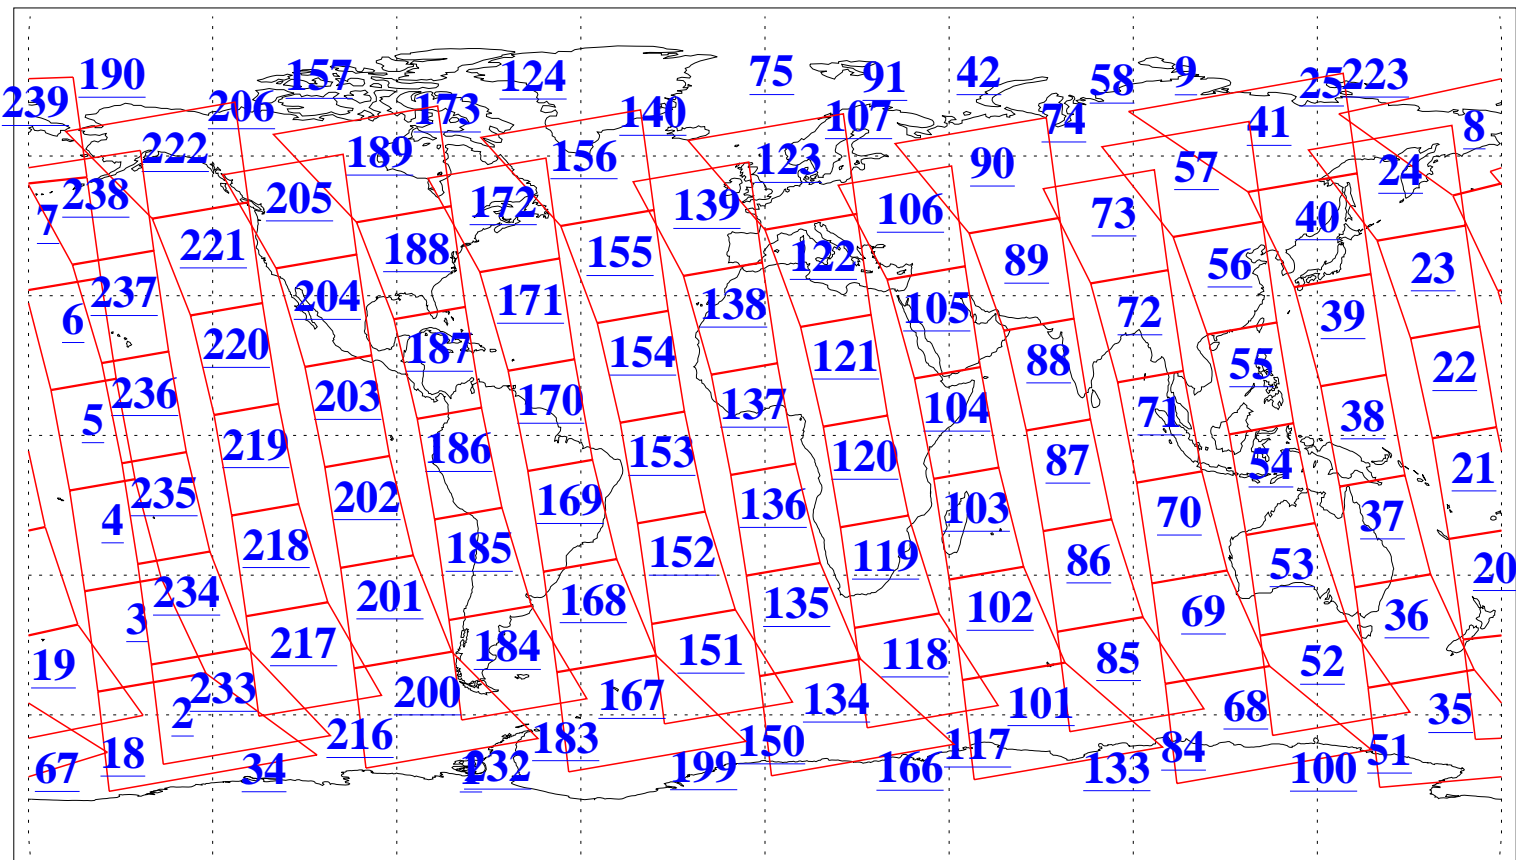

L1B Availability
AMSU Granules: 240
HSB Granules: 0
AIRS Granules: 240

1 Aug 2019
DoY 213
Aqua Day 6298
Granules: 1 to 120

Granules: 121 to 240

Legend: AMSU Available, HSB Available, AIRS Available

L1B Availability
AMSU Granules: 240
HSB Granules: 0
AIRS Granules: 240

1 Aug 2019
DoY 213
Aqua Day 6298
Ascending Granules

Descending Granules

Legend: AMSU Available, HSB Available, AIRS Available

L1B Availability
 AMSU Granules: 240
 HSB Granules: 0
 AIRS Granules: 240

1 Aug 2019
 DoY 213
 Aqua Day 6298

Northern Hemisphere Granules

Southern Hemisphere Granules

Legend: AMSU Available, HSB Available, AIRS Available