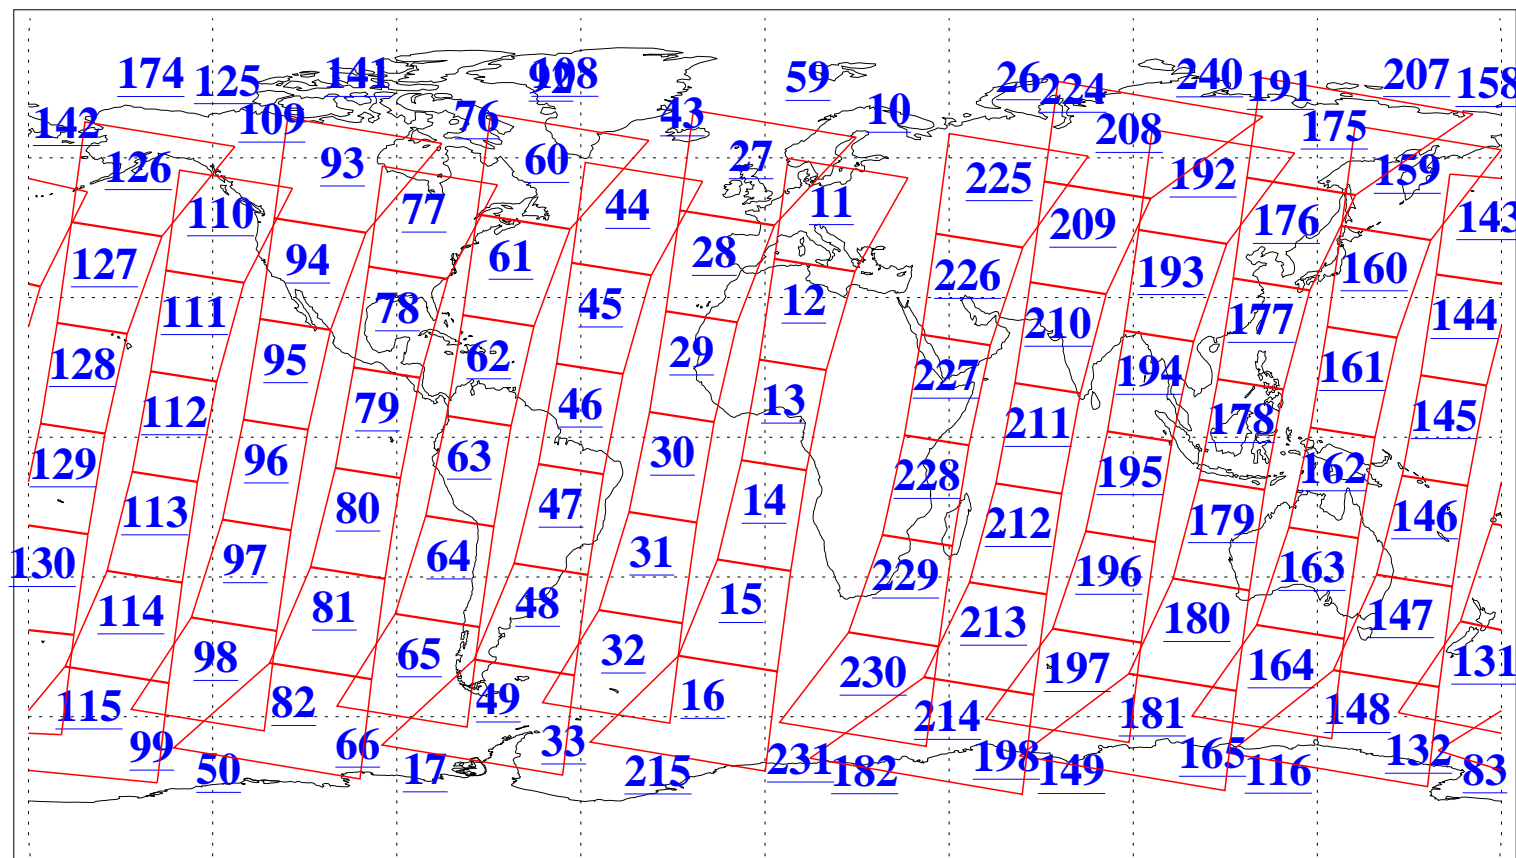

L1B Availability
AMSU Granules: 240
HSB Granules: 0
AIRS Granules: 240

1 Aug 2019
DoY 213
Aqua Day 6298
Granules: 1 to 120

Granules: 121 to 240

Legend: AMSU Available, HSB Available, AIRS Available

L1B Availability
AMSU Granules: 240
HSB Granules: 0
AIRS Granules: 240

1 Aug 2019
DoY 213
Aqua Day 6298
Ascending Granules

Descending Granules

Legend: AMSU Available, HSB Available, AIRS Available

L1B Availability
 AMSU Granules: 240
 HSB Granules: 0
 AIRS Granules: 240

1 Aug 2019
 DoY 213
 Aqua Day 6298

Northern Hemisphere Granules

Southern Hemisphere Granules

Legend: AMSU Available, HSB Available, AIRS Available