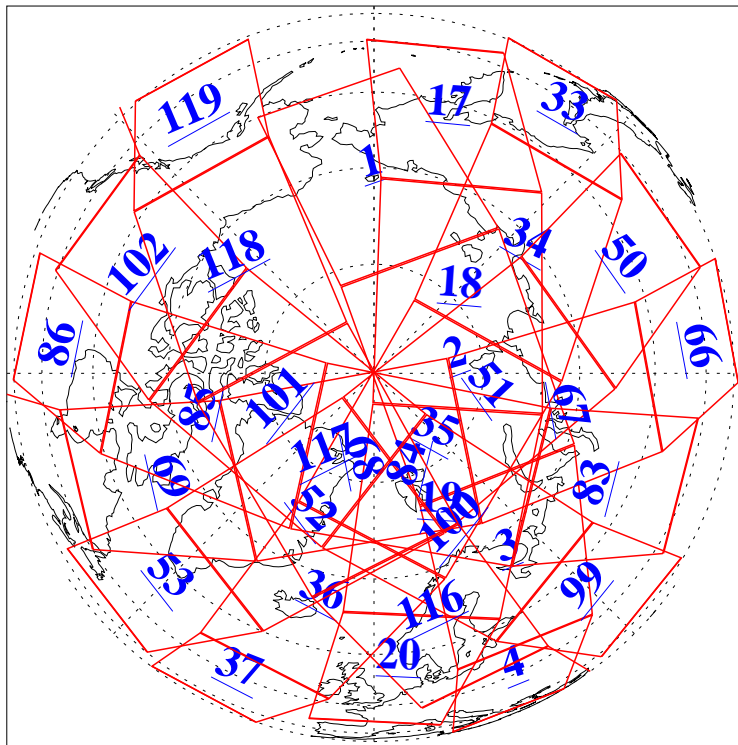

L1B Availability
AMSU Granules: 240
HSB Granules: 0
AIRS Granules: 240

31 Jul 2019
DoY 212
Aqua Day 6297
Granules: 1 to 120

Granules: 121 to 240

Legend: AMSU Available, HSB Available, AIRS Available

L1B Availability
AMSU Granules: 240
HSB Granules: 0
AIRS Granules: 240

31 Jul 2019
DoY 212
Aqua Day 6297

Ascending Granules

Descending Granules

Legend: AMSU Available, HSB Available, AIRS Available

L1B Availability
AMSU Granules: 240
HSB Granules: 0
AIRS Granules: 240

31 Jul 2019
DoY 212
Aqua Day 6297

Northern Hemisphere Granules

Southern Hemisphere Granules

Legend: AMSU Available, HSB Available, AIRS Available