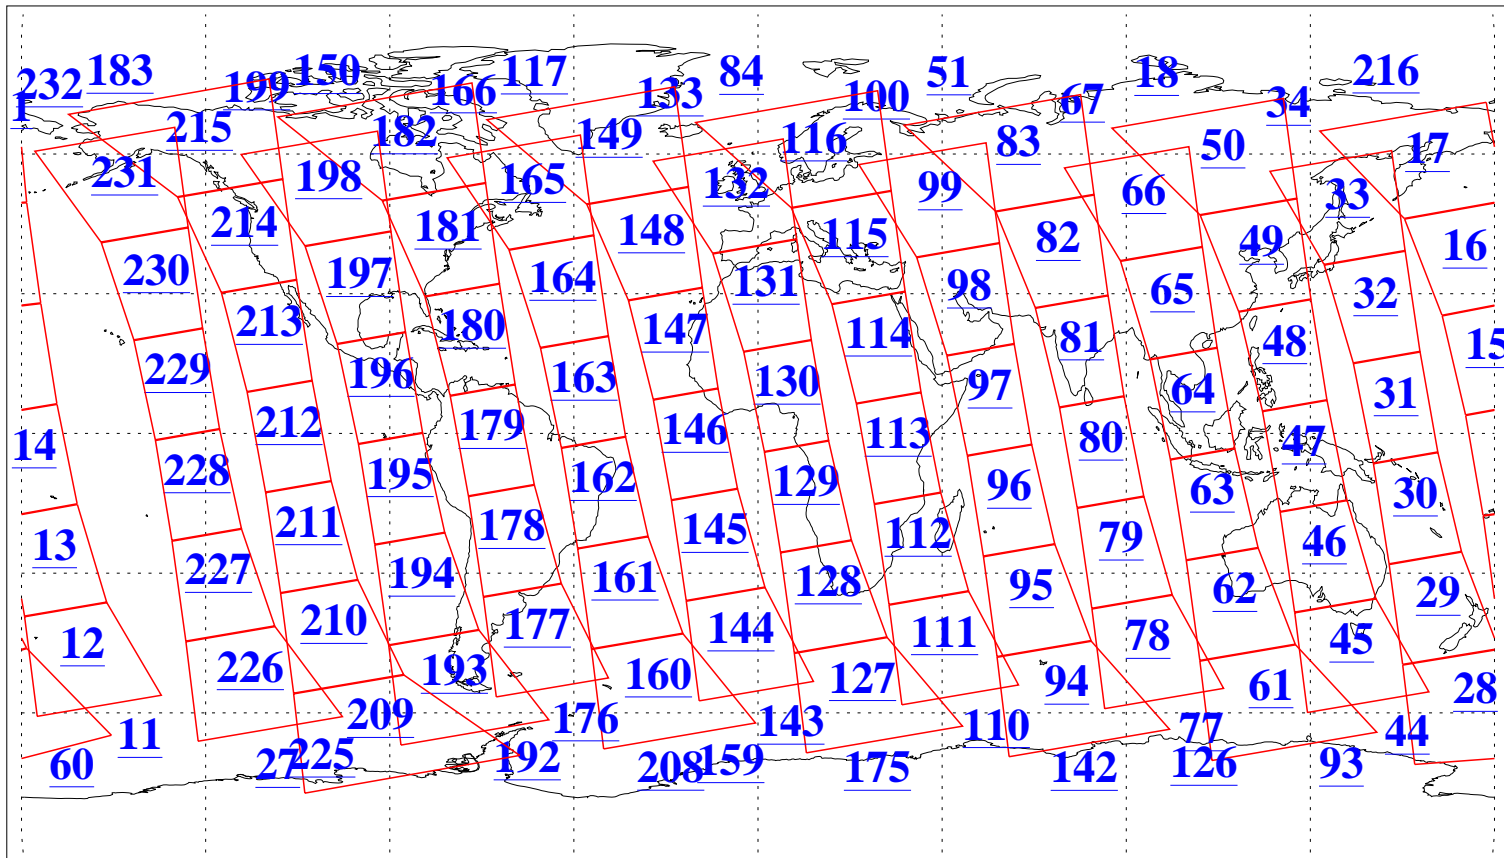

L1B Availability
AMSU Granules: 240
HSB Granules: 0
AIRS Granules: 240

31 Jul 2019
DoY 212
Aqua Day 6297
Granules: 1 to 120

Granules: 121 to 240

Legend: AMSU Available, HSB Available, AIRS Available

L1B Availability
AMSU Granules: 240
HSB Granules: 0
AIRS Granules: 240

31 Jul 2019
DoY 212
Aqua Day 6297

Ascending Granules

Descending Granules

Legend: AMSU Available, HSB Available, AIRS Available

L1B Availability
AMSU Granules: 240
HSB Granules: 0
AIRS Granules: 240

31 Jul 2019
DoY 212
Aqua Day 6297

Northern Hemisphere Granules

Southern Hemisphere Granules

Legend: AMSU Available, HSB Available, AIRS Available