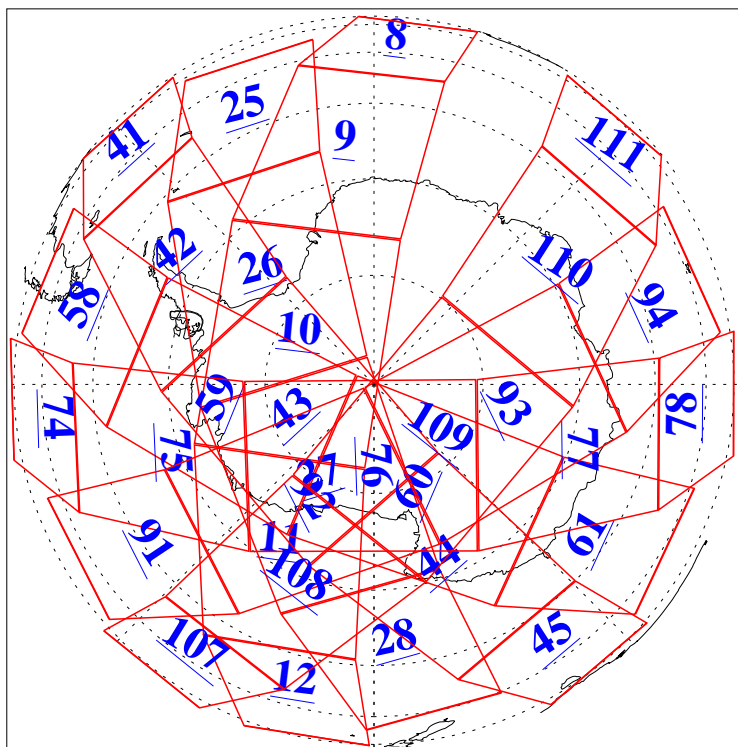

L1B Availability
AMSU Granules: 240
HSB Granules: 0
AIRS Granules: 240

31 Jul 2019
DoY 212
Aqua Day 6297
Granules: 1 to 120

Granules: 121 to 240

Legend: AMSU Available, HSB Available, AIRS Available

L1B Availability
AMSU Granules: 240
HSB Granules: 0
AIRS Granules: 240

31 Jul 2019
DoY 212
Aqua Day 6297

Ascending Granules

Descending Granules

Legend: AMSU Available, HSB Available, AIRS Available

L1B Availability
AMSU Granules: 240
HSB Granules: 0
AIRS Granules: 240

31 Jul 2019
DoY 212
Aqua Day 6297

Northern Hemisphere Granules

Southern Hemisphere Granules

Legend: AMSU Available, HSB Available, AIRS Available