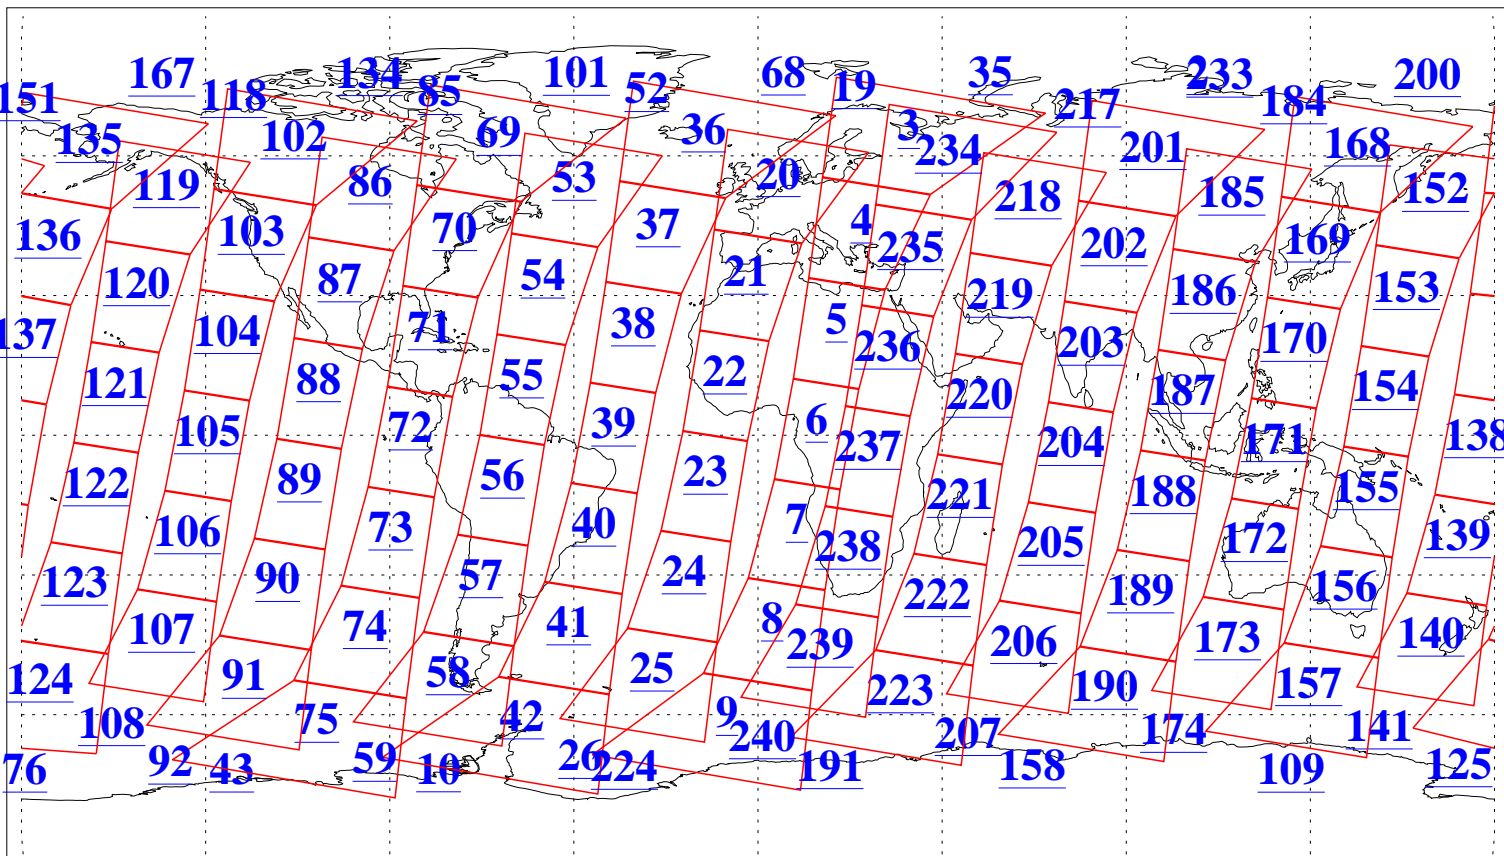

L1B Availability
AMSU Granules: 240
HSB Granules: 0
AIRS Granules: 240

31 Jul 2019
DoY 212
Aqua Day 6297
Granules: 1 to 120

Granules: 121 to 240

Legend: AMSU Available, HSB Available, AIRS Available

L1B Availability
AMSU Granules: 240
HSB Granules: 0
AIRS Granules: 240

31 Jul 2019
DoY 212
Aqua Day 6297

Ascending Granules

Descending Granules

Legend: AMSU Available, HSB Available, AIRS Available

L1B Availability
AMSU Granules: 240
HSB Granules: 0
AIRS Granules: 240

31 Jul 2019
DoY 212
Aqua Day 6297

Northern Hemisphere Granules

Southern Hemisphere Granules

Legend: AMSU Available, HSB Available, AIRS Available