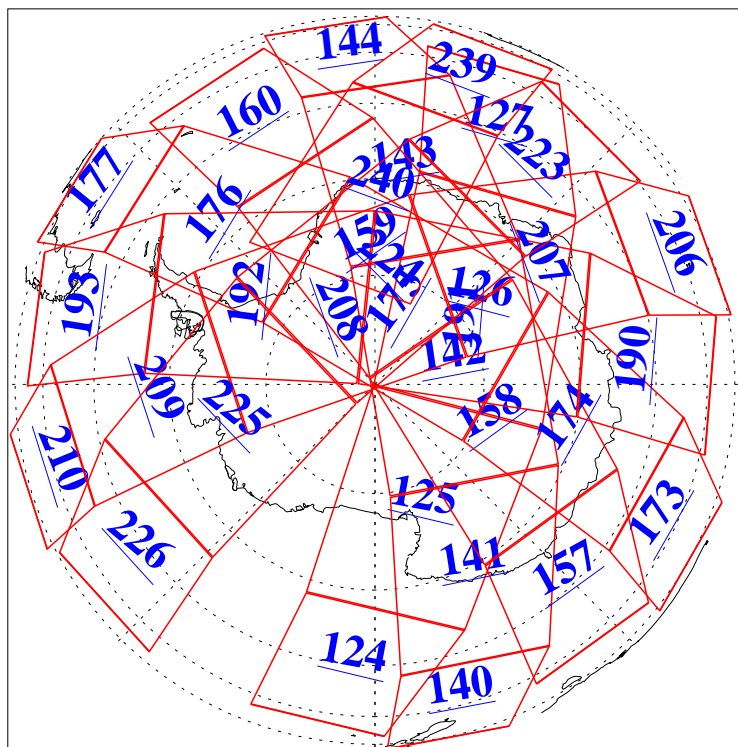

L1B Availability
AMSU Granules: 240
HSB Granules: 0
AIRS Granules: 240

31 Jul 2019
DoY 212
Aqua Day 6297
Granules: 1 to 120

Granules: 121 to 240

Legend: AMSU Available, HSB Available, AIRS Available

L1B Availability
AMSU Granules: 240
HSB Granules: 0
AIRS Granules: 240

31 Jul 2019
DoY 212
Aqua Day 6297

Ascending Granules

Descending Granules

Legend: AMSU Available, HSB Available, AIRS Available

L1B Availability
AMSU Granules: 240
HSB Granules: 0
AIRS Granules: 240

31 Jul 2019
DoY 212
Aqua Day 6297

Northern Hemisphere Granules

Southern Hemisphere Granules

Legend: AMSU Available, HSB Available, AIRS Available