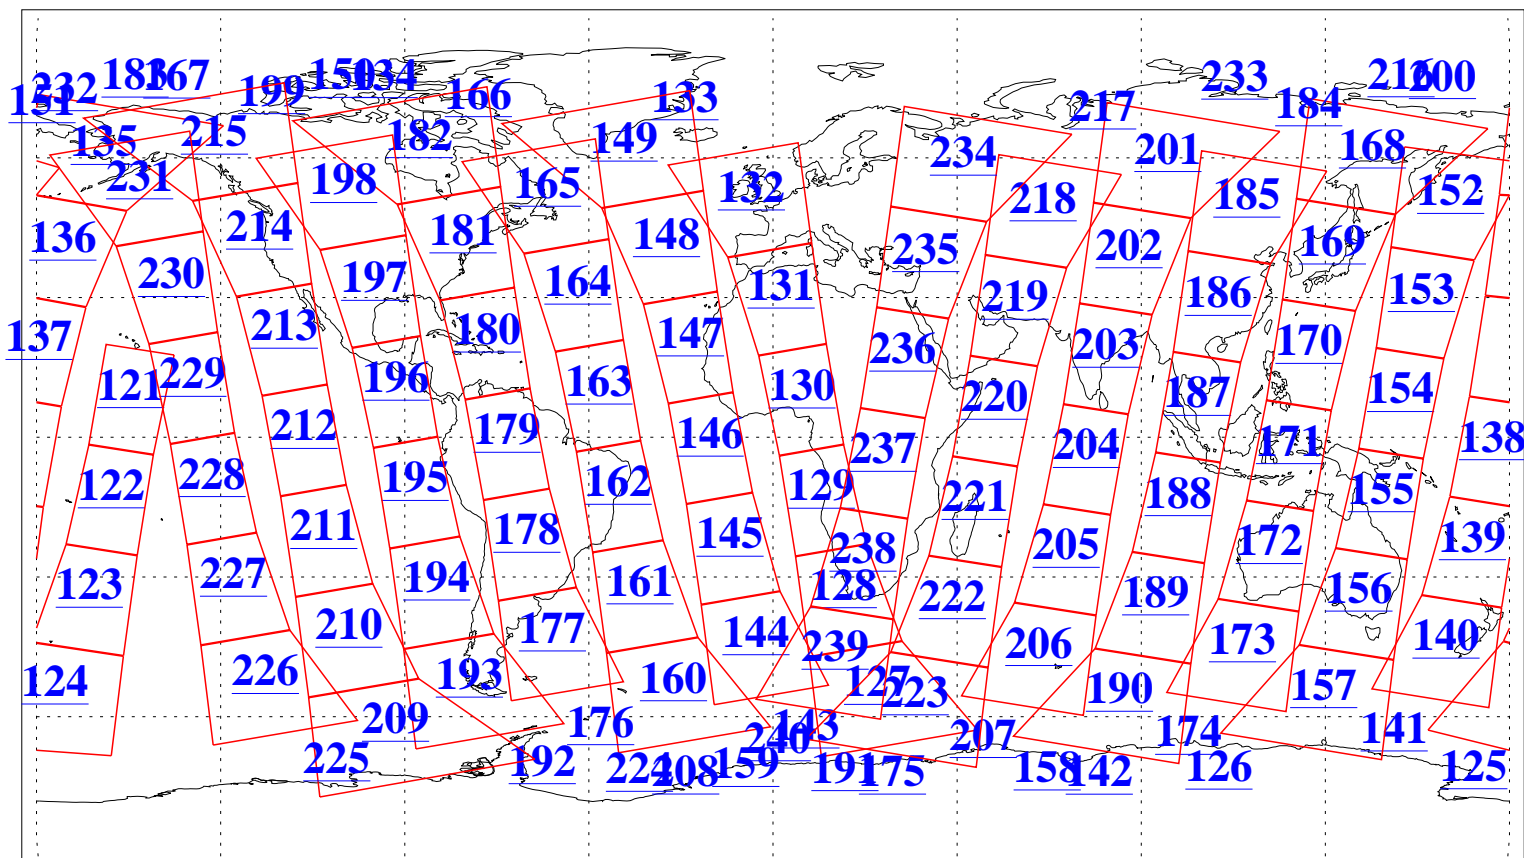

L1B Availability
AMSU Granules: 240
HSB Granules: 0
AIRS Granules: 240

31 Jul 2019
DoY 212
Aqua Day 6297
Granules: 1 to 120

Granules: 121 to 240

Legend: AMSU Available, HSB Available, AIRS Available

L1B Availability
AMSU Granules: 240
HSB Granules: 0
AIRS Granules: 240

31 Jul 2019
DoY 212
Aqua Day 6297

Ascending Granules

Descending Granules

Legend: AMSU Available, HSB Available, AIRS Available

L1B Availability
AMSU Granules: 240
HSB Granules: 0
AIRS Granules: 240

31 Jul 2019
DoY 212
Aqua Day 6297