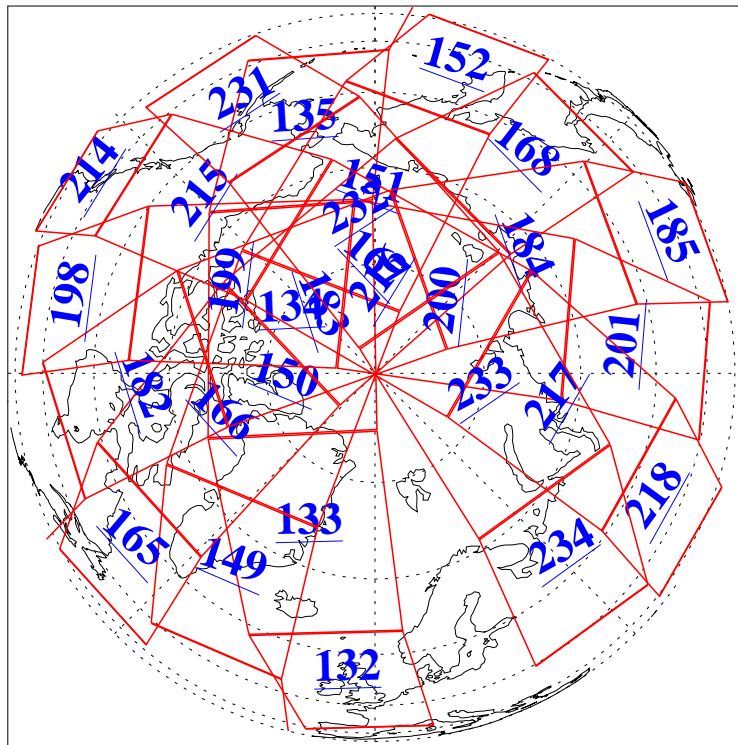

31 Jul 2019
DoY 212
Aqua Day 6297

Ascending Granules

Descending Granules

Legend: AMSU Available, HSB Available, AIRS Available

L1B Availability
AMSU Granules: 240
HSB Granules: 0
AIRS Granules: 240

31 Jul 2019
DoY 212
Aqua Day 6297

Northern Hemisphere Granules

Southern Hemisphere Granules

Legend: AMSU Available, HSB Available, AIRS Available