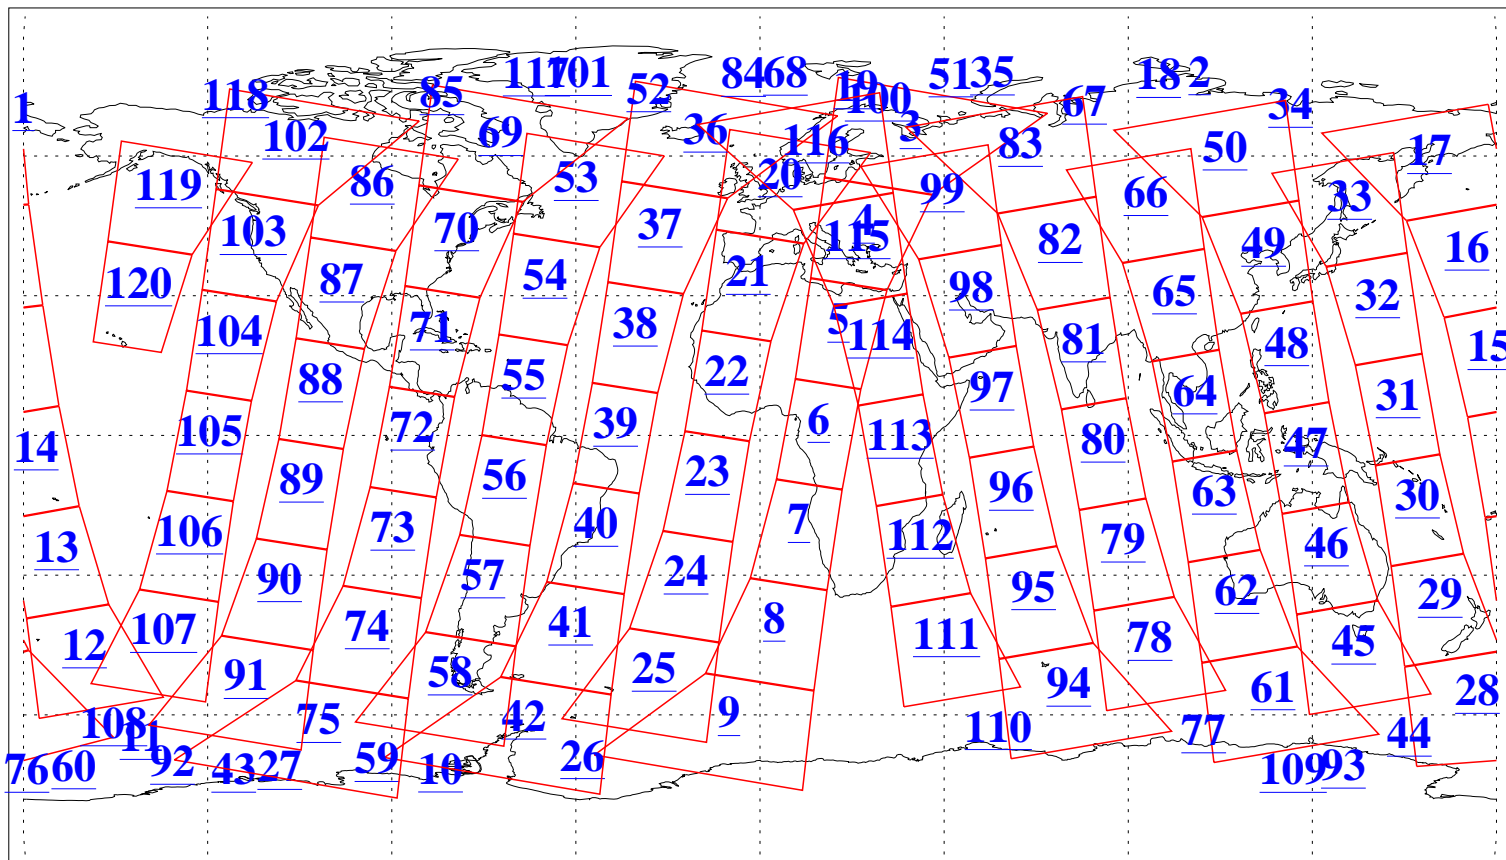

L1B Availability
AMSU Granules: 240
HSB Granules: 0
AIRS Granules: 240

31 Jul 2019
DoY 212
Aqua Day 6297
Granules: 1 to 120

Granules: 121 to 240

Legend: AMSU Available, HSB Available, AIRS Available

L1B Availability
AMSU Granules: 240
HSB Granules: 0
AIRS Granules: 240

31 Jul 2019
DoY 212
Aqua Day 6297

Ascending Granules

Descending Granules

Legend: AMSU Available, HSB Available, AIRS Available

L1B Availability
AMSU Granules: 240
HSB Granules: 0
AIRS Granules: 240

31 Jul 2019
DoY 212
Aqua Day 6297

Northern Hemisphere Granules

Southern Hemisphere Granules

Legend: AMSU Available, HSB Available, AIRS Available