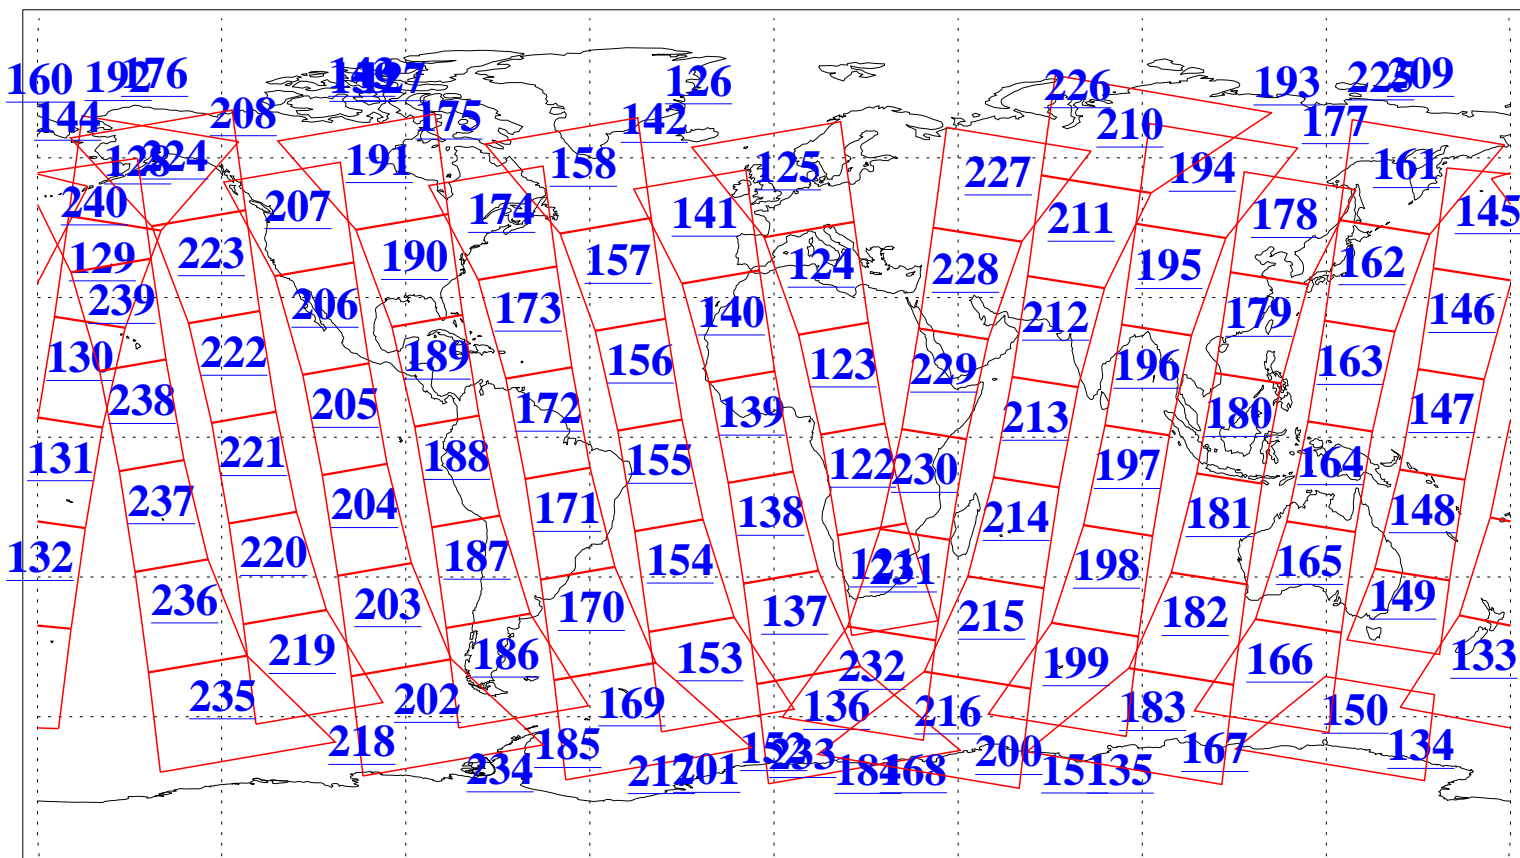

L1B Availability
AMSU Granules: 240
HSB Granules: 0
AIRS Granules: 240

30 Jul 2019
DoY 211
Aqua Day 6296
Granules: 1 to 120

Granules: 121 to 240

Legend: AMSU Available, HSB Available, AIRS Available

L1B Availability
AMSU Granules: 240
HSB Granules: 0
AIRS Granules: 240

30 Jul 2019
DoY 211
Aqua Day 6296
Ascending Granules

Descending Granules

Legend: AMSU Available, HSB Available, AIRS Available

L1B Availability
 AMSU Granules: 240
 HSB Granules: 0
 AIRS Granules: 240

30 Jul 2019
 DoY 211
 Aqua Day 6296

Northern Hemisphere Granules

Southern Hemisphere Granules

Legend: AMSU Available, HSB Available, AIRS Available