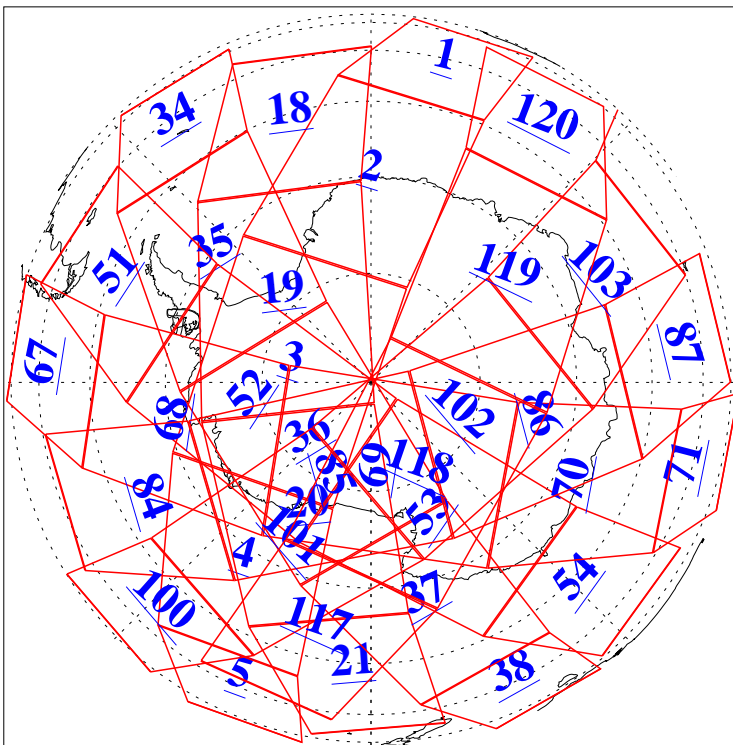

L1B Availability
AMSU Granules: 240
HSB Granules: 0
AIRS Granules: 240

30 Jul 2019
DoY 211
Aqua Day 6296
Granules: 1 to 120

Granules: 121 to 240

Legend: AMSU Available, HSB Available, AIRS Available

L1B Availability
AMSU Granules: 240
HSB Granules: 0
AIRS Granules: 240

30 Jul 2019
DoY 211
Aqua Day 6296
Ascending Granules

Descending Granules

Legend: AMSU Available, HSB Available, AIRS Available

L1B Availability
 AMSU Granules: 240
 HSB Granules: 0
 AIRS Granules: 240

30 Jul 2019
 DoY 211
 Aqua Day 6296

Northern Hemisphere Granules

Southern Hemisphere Granules

Legend: AMSU Available, HSB Available, AIRS Available