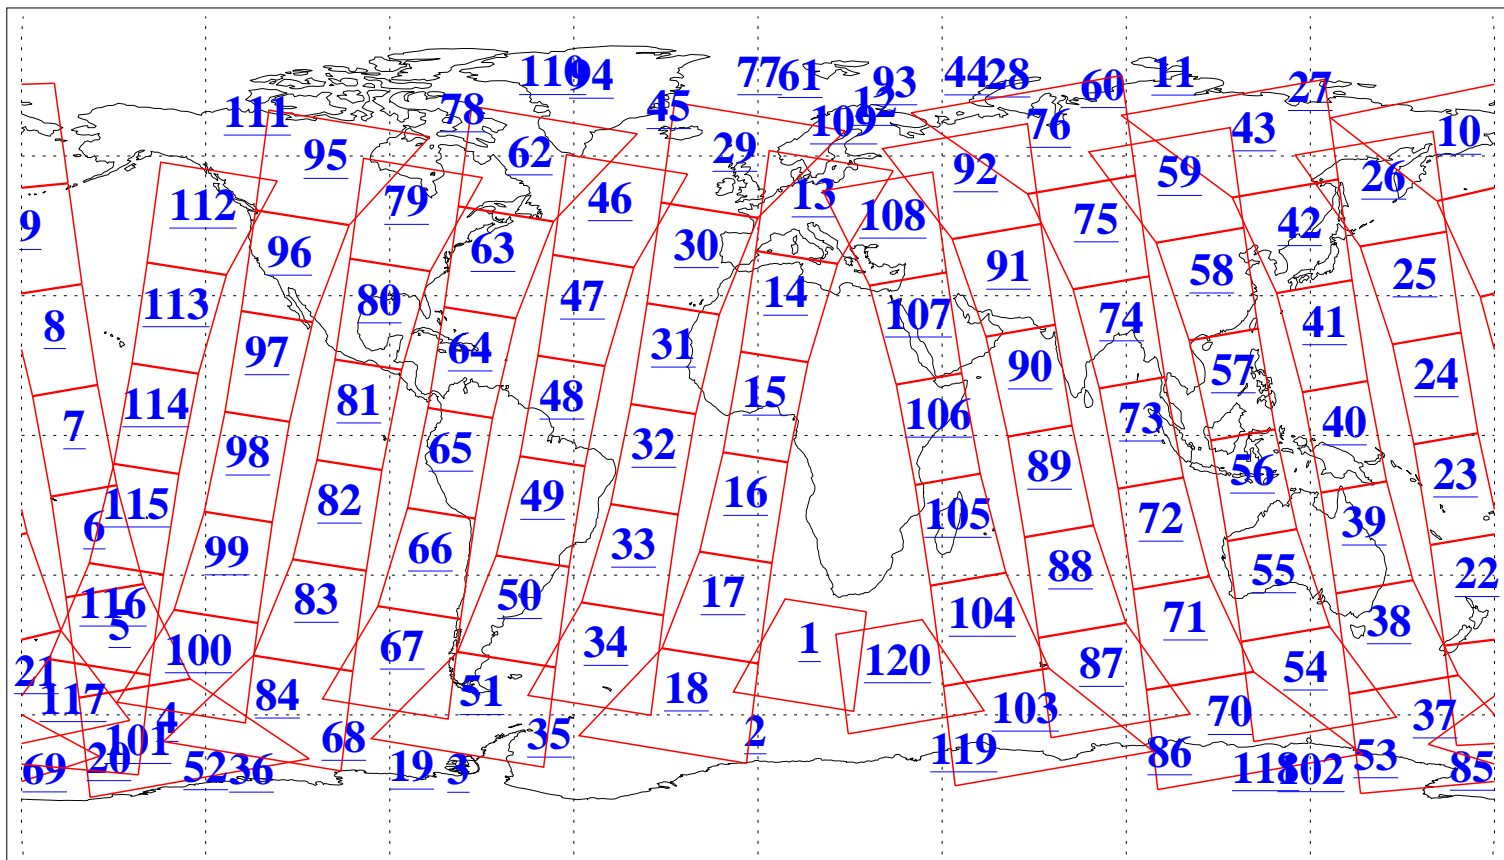

L1B Availability
AMSU Granules: 240
HSB Granules: 0
AIRS Granules: 240

30 Jul 2019
DoY 211
Aqua Day 6296
Granules: 1 to 120

Granules: 121 to 240

Legend: AMSU Available, HSB Available, AIRS Available

L1B Availability
AMSU Granules: 240
HSB Granules: 0
AIRS Granules: 240

30 Jul 2019
DoY 211
Aqua Day 6296
Ascending Granules

Descending Granules

Legend: AMSU Available, HSB Available, AIRS Available

L1B Availability
 AMSU Granules: 240
 HSB Granules: 0
 AIRS Granules: 240

30 Jul 2019
 DoY 211
 Aqua Day 6296

Northern Hemisphere Granules

Southern Hemisphere Granules

Legend: AMSU Available, HSB Available, AIRS Available