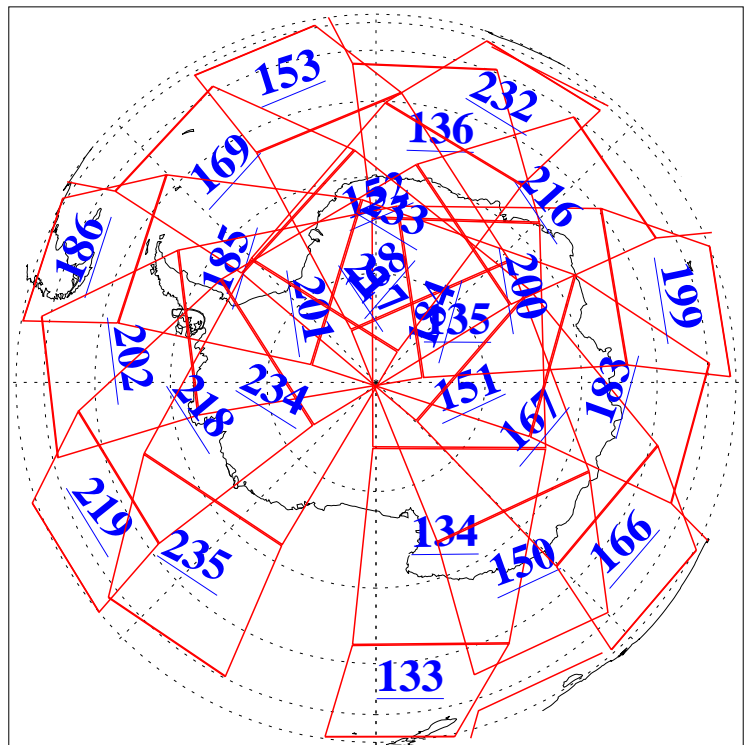

L1B Availability
AMSU Granules: 240
HSB Granules: 0
AIRS Granules: 240

30 Jul 2019
DoY 211
Aqua Day 6296
Granules: 1 to 120

Granules: 121 to 240

Legend: AMSU Available, HSB Available, AIRS Available

L1B Availability
AMSU Granules: 240
HSB Granules: 0
AIRS Granules: 240

30 Jul 2019
DoY 211
Aqua Day 6296
Ascending Granules

Descending Granules

Legend: AMSU Available, HSB Available, AIRS Available

L1B Availability
 AMSU Granules: 240
 HSB Granules: 0
 AIRS Granules: 240

30 Jul 2019
 DoY 211
 Aqua Day 6296

Northern Hemisphere Granules

Southern Hemisphere Granules

Legend: AMSU Available, HSB Available, AIRS Available