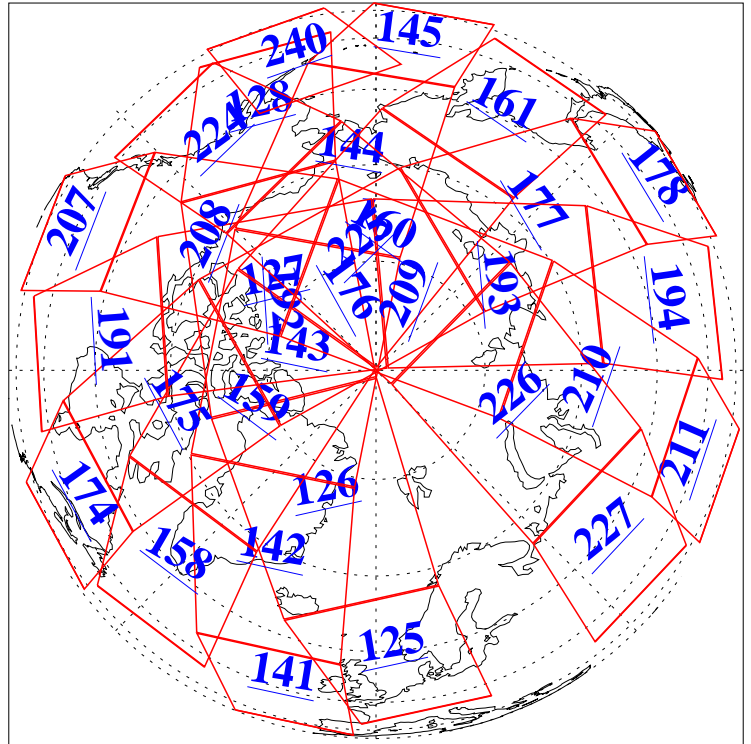

30 Jul 2019
DoY 211
Aqua Day 6296
Ascending Granules

Descending Granules

Legend: AMSU Available, HSB Available, AIRS Available

L1B Availability
 AMSU Granules: 240
 HSB Granules: 0
 AIRS Granules: 240

30 Jul 2019
 DoY 211
 Aqua Day 6296

Northern Hemisphere Granules

Southern Hemisphere Granules

Legend: AMSU Available, HSB Available, AIRS Available