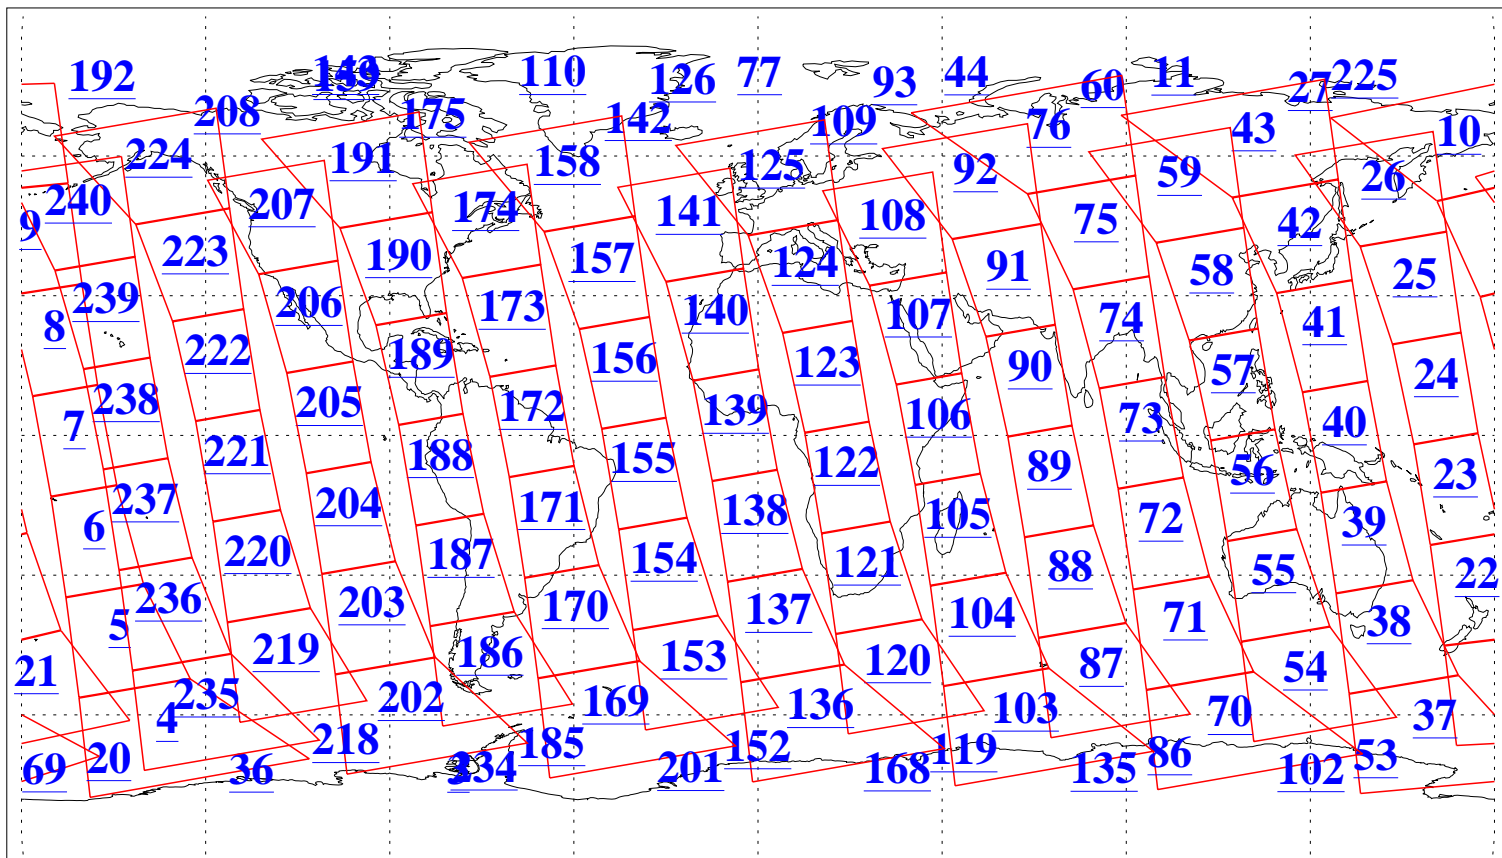

L1B Availability
AMSU Granules: 240
HSB Granules: 0
AIRS Granules: 240

30 Jul 2019
DoY 211
Aqua Day 6296
Granules: 1 to 120

Granules: 121 to 240

Legend: AMSU Available, HSB Available, AIRS Available

L1B Availability
AMSU Granules: 240
HSB Granules: 0
AIRS Granules: 240

30 Jul 2019
DoY 211
Aqua Day 6296
Ascending Granules

Descending Granules

Legend: AMSU Available, HSB Available, AIRS Available

L1B Availability
 AMSU Granules: 240
 HSB Granules: 0
 AIRS Granules: 240

30 Jul 2019
 DoY 211
 Aqua Day 6296

Northern Hemisphere Granules

Southern Hemisphere Granules

Legend: AMSU Available, HSB Available, AIRS Available