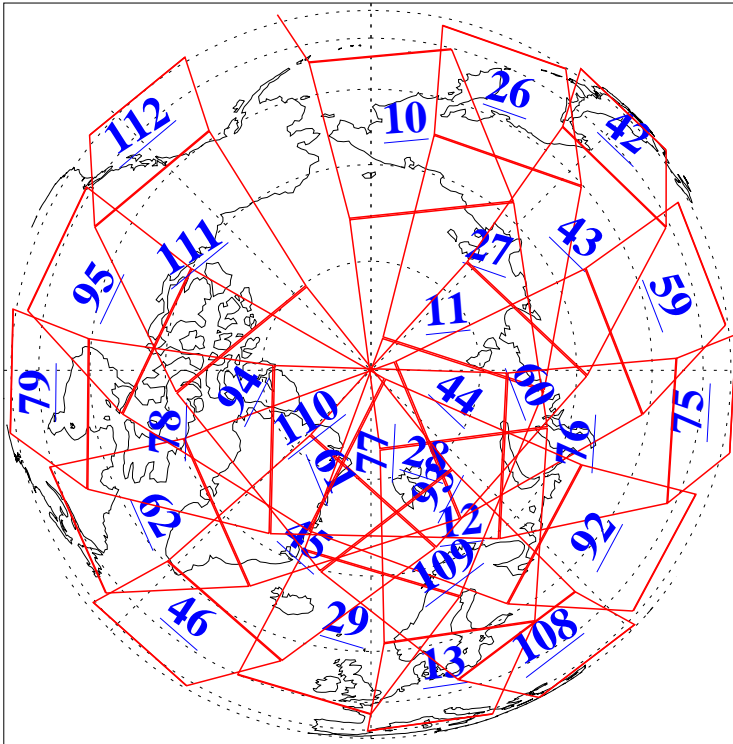

L1B Availability
AMSU Granules: 240
HSB Granules: 0
AIRS Granules: 240

30 Jul 2019
DoY 211
Aqua Day 6296
Granules: 1 to 120

Granules: 121 to 240

Legend: AMSU Available, HSB Available, AIRS Available

L1B Availability
AMSU Granules: 240
HSB Granules: 0
AIRS Granules: 240

30 Jul 2019
DoY 211
Aqua Day 6296
Ascending Granules

Descending Granules

Legend: AMSU Available, HSB Available, AIRS Available

L1B Availability
 AMSU Granules: 240
 HSB Granules: 0
 AIRS Granules: 240

30 Jul 2019
 DoY 211
 Aqua Day 6296

Northern Hemisphere Granules

Southern Hemisphere Granules

Legend: AMSU Available, HSB Available, AIRS Available