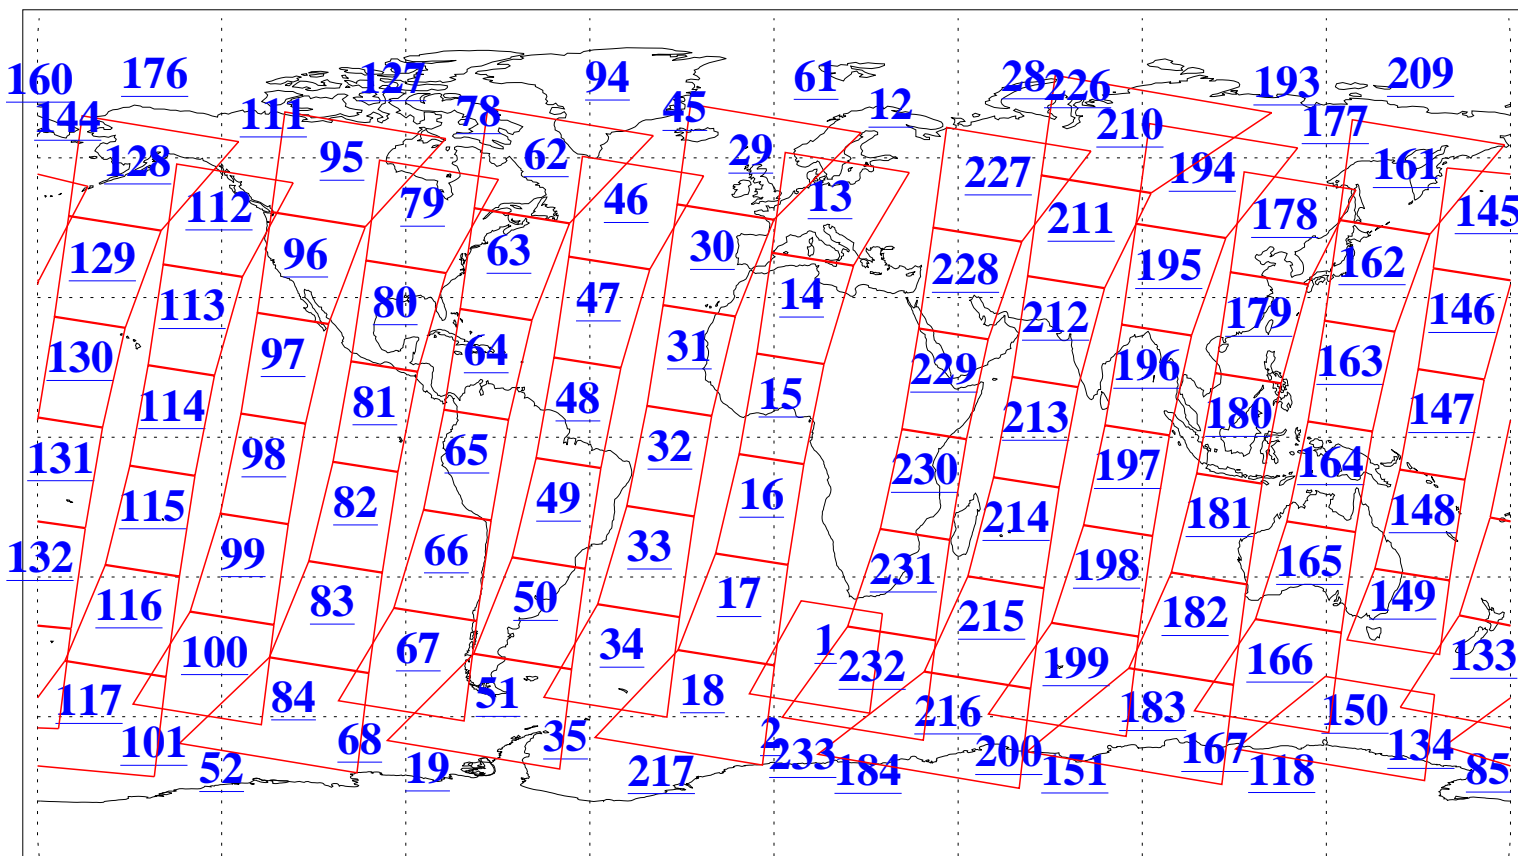

L1B Availability
AMSU Granules: 240
HSB Granules: 0
AIRS Granules: 240

30 Jul 2019
DoY 211
Aqua Day 6296
Granules: 1 to 120

Granules: 121 to 240

Legend: AMSU Available, HSB Available, AIRS Available

L1B Availability
AMSU Granules: 240
HSB Granules: 0
AIRS Granules: 240

30 Jul 2019
DoY 211
Aqua Day 6296
Ascending Granules

Descending Granules

Legend: AMSU Available, HSB Available, AIRS Available

L1B Availability
 AMSU Granules: 240
 HSB Granules: 0
 AIRS Granules: 240

30 Jul 2019
 DoY 211
 Aqua Day 6296

Northern Hemisphere Granules

Southern Hemisphere Granules

Legend: AMSU Available, HSB Available, AIRS Available