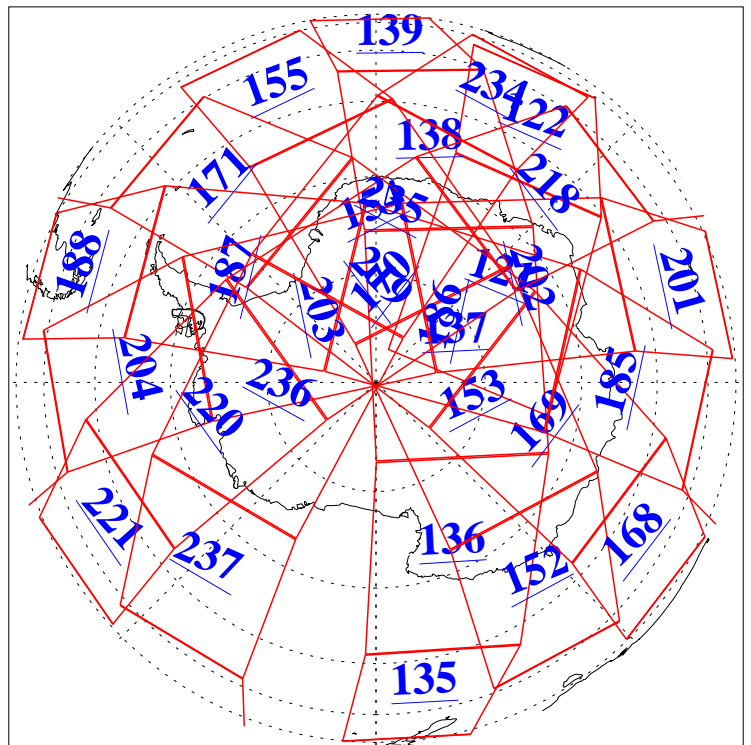

28 Jul 2019
DoY 209
Aqua Day 6294
Ascending Granules

Descending Granules

Legend: AMSU Available, HSB Available, AIRS Available

L1B Availability
 AMSU Granules: 239
 HSB Granules: 0
 AIRS Granules: 240

28 Jul 2019
 DoY 209
 Aqua Day 6294

Northern Hemisphere Granules

Southern Hemisphere Granules

Legend: AMSU Available, HSB Available, AIRS Available