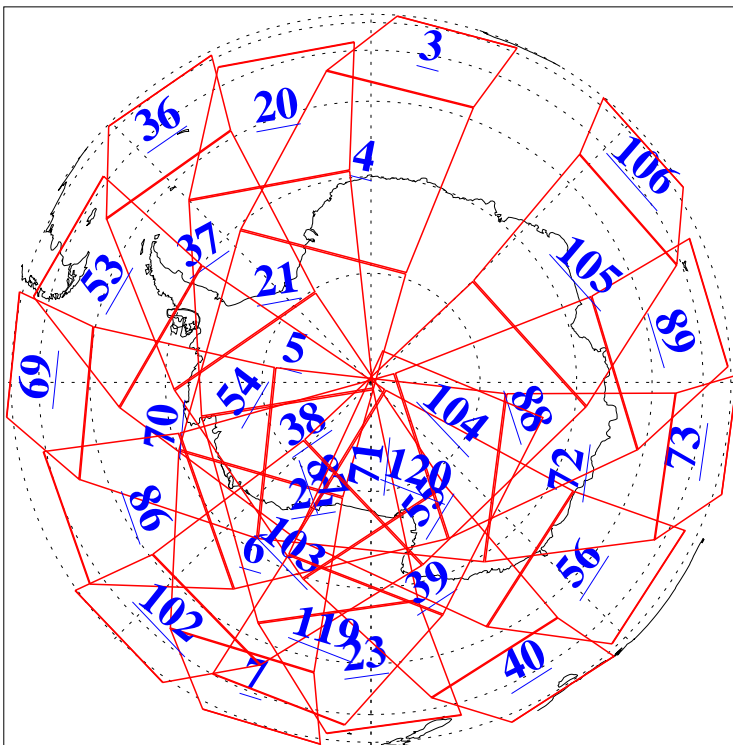

L1B Availability
AMSU Granules: 239
HSB Granules: 0
AIRS Granules: 240

28 Jul 2019
DoY 209
Aqua Day 6294
Granules: 1 to 120

Granules: 121 to 240

Legend: AMSU Available, HSB Available, AIRS Available

L1B Availability
AMSU Granules: 239
HSB Granules: 0
AIRS Granules: 240

28 Jul 2019
DoY 209
Aqua Day 6294
Ascending Granules

Descending Granules

Legend: AMSU Available, HSB Available, AIRS Available

L1B Availability
 AMSU Granules: 239
 HSB Granules: 0
 AIRS Granules: 240

28 Jul 2019
 DoY 209
 Aqua Day 6294

Northern Hemisphere Granules

Southern Hemisphere Granules

Legend: AMSU Available, HSB Available, AIRS Available