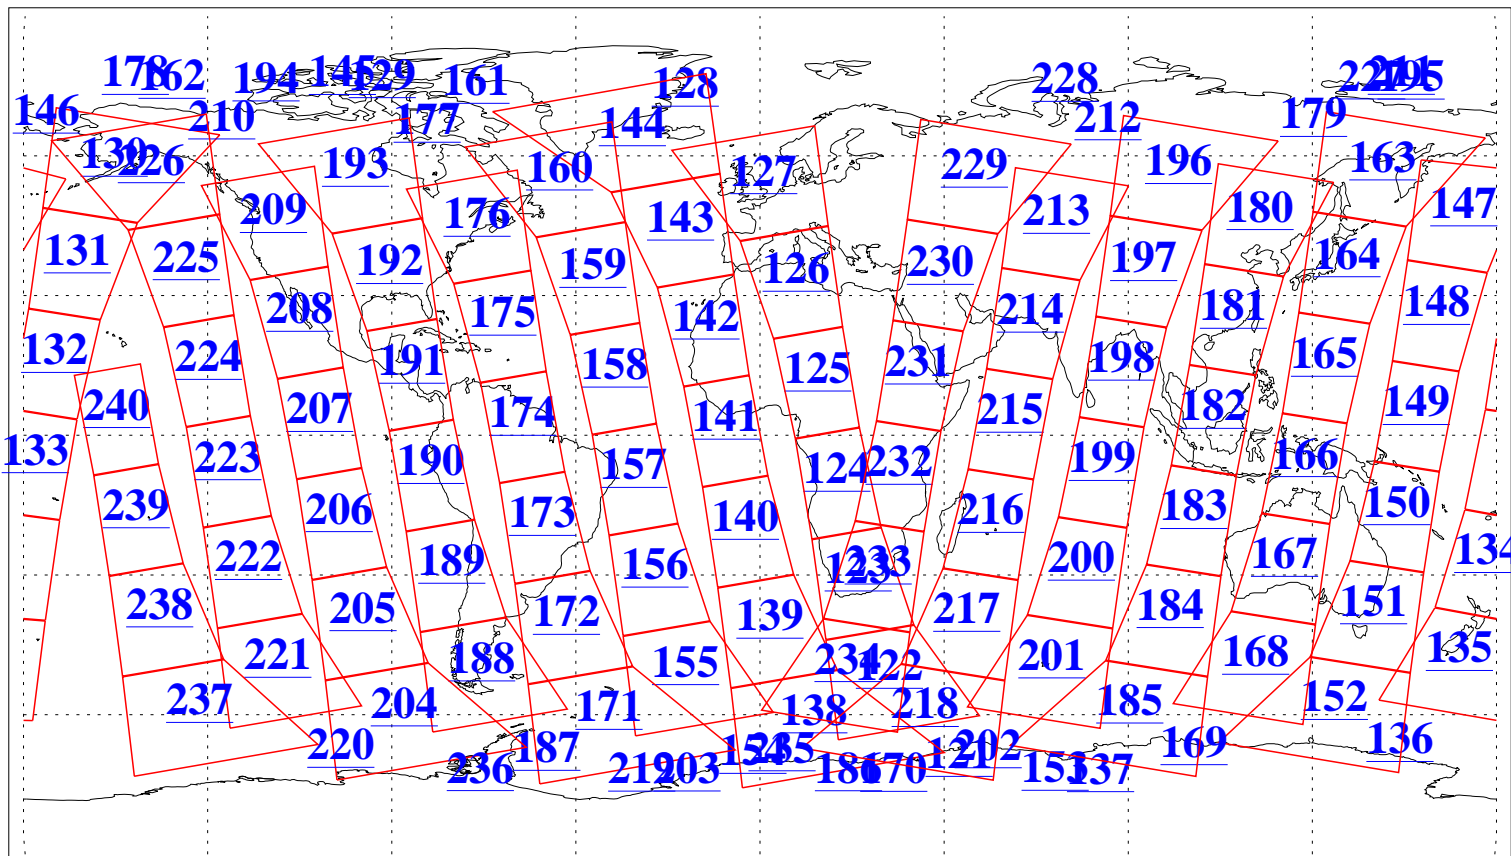

L1B Availability
AMSU Granules: 239
HSB Granules: 0
AIRS Granules: 240

28 Jul 2019
DoY 209
Aqua Day 6294
Granules: 1 to 120

Granules: 121 to 240

Legend: AMSU Available, HSB Available, AIRS Available

L1B Availability
AMSU Granules: 239
HSB Granules: 0
AIRS Granules: 240

28 Jul 2019
DoY 209
Aqua Day 6294
Ascending Granules

Descending Granules

Legend: AMSU Available, HSB Available, AIRS Available

L1B Availability
 AMSU Granules: 239
 HSB Granules: 0
 AIRS Granules: 240

28 Jul 2019
 DoY 209
 Aqua Day 6294

Northern Hemisphere Granules

Southern Hemisphere Granules

Legend: AMSU Available, HSB Available, AIRS Available