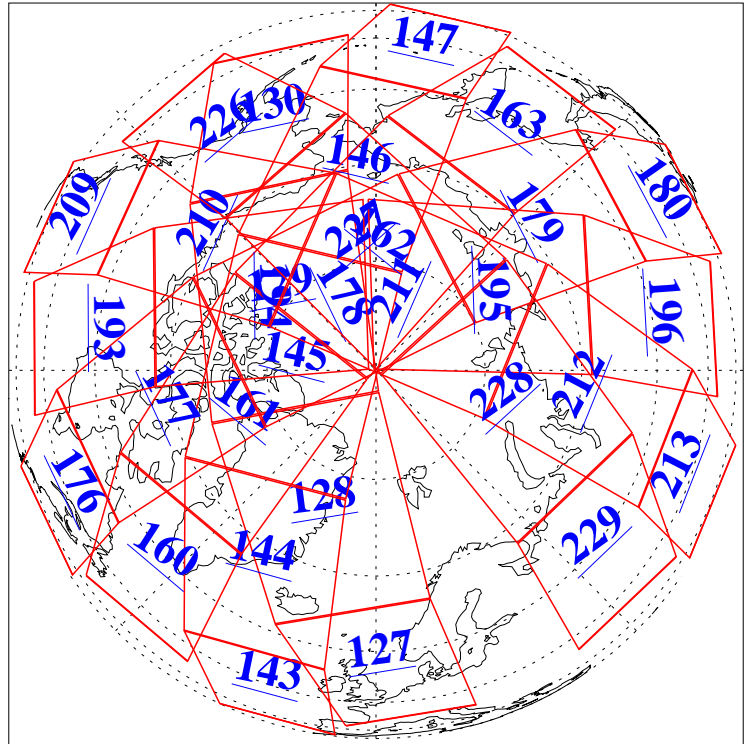

28 Jul 2019
DoY 209
Aqua Day 6294
Ascending Granules

Descending Granules

Legend: AMSU Available, HSB Available, AIRS Available

L1B Availability
 AMSU Granules: 239
 HSB Granules: 0
 AIRS Granules: 240

28 Jul 2019
 DoY 209
 Aqua Day 6294

Northern Hemisphere Granules

Southern Hemisphere Granules

Legend: AMSU Available, HSB Available, AIRS Available