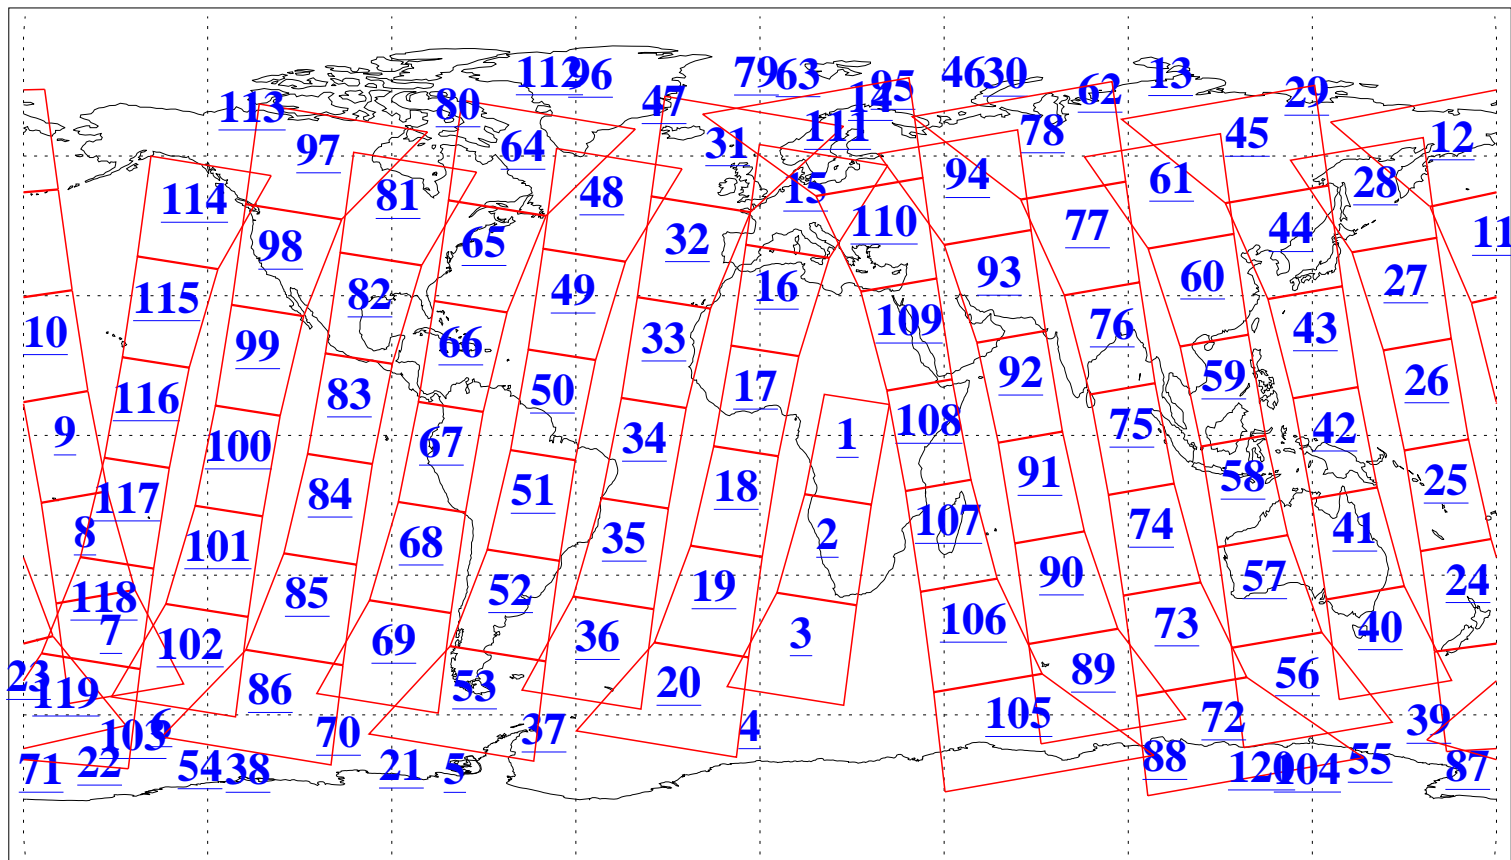

L1B Availability
AMSU Granules: 239
HSB Granules: 0
AIRS Granules: 240

28 Jul 2019
DoY 209
Aqua Day 6294
Granules: 1 to 120

Granules: 121 to 240

Legend: AMSU Available, HSB Available, AIRS Available

L1B Availability
AMSU Granules: 239
HSB Granules: 0
AIRS Granules: 240

28 Jul 2019
DoY 209
Aqua Day 6294
Ascending Granules

Descending Granules

Legend: AMSU Available, HSB Available, AIRS Available

L1B Availability
 AMSU Granules: 239
 HSB Granules: 0
 AIRS Granules: 240

28 Jul 2019
 DoY 209
 Aqua Day 6294

Northern Hemisphere Granules

Southern Hemisphere Granules

Legend: AMSU Available, HSB Available, AIRS Available