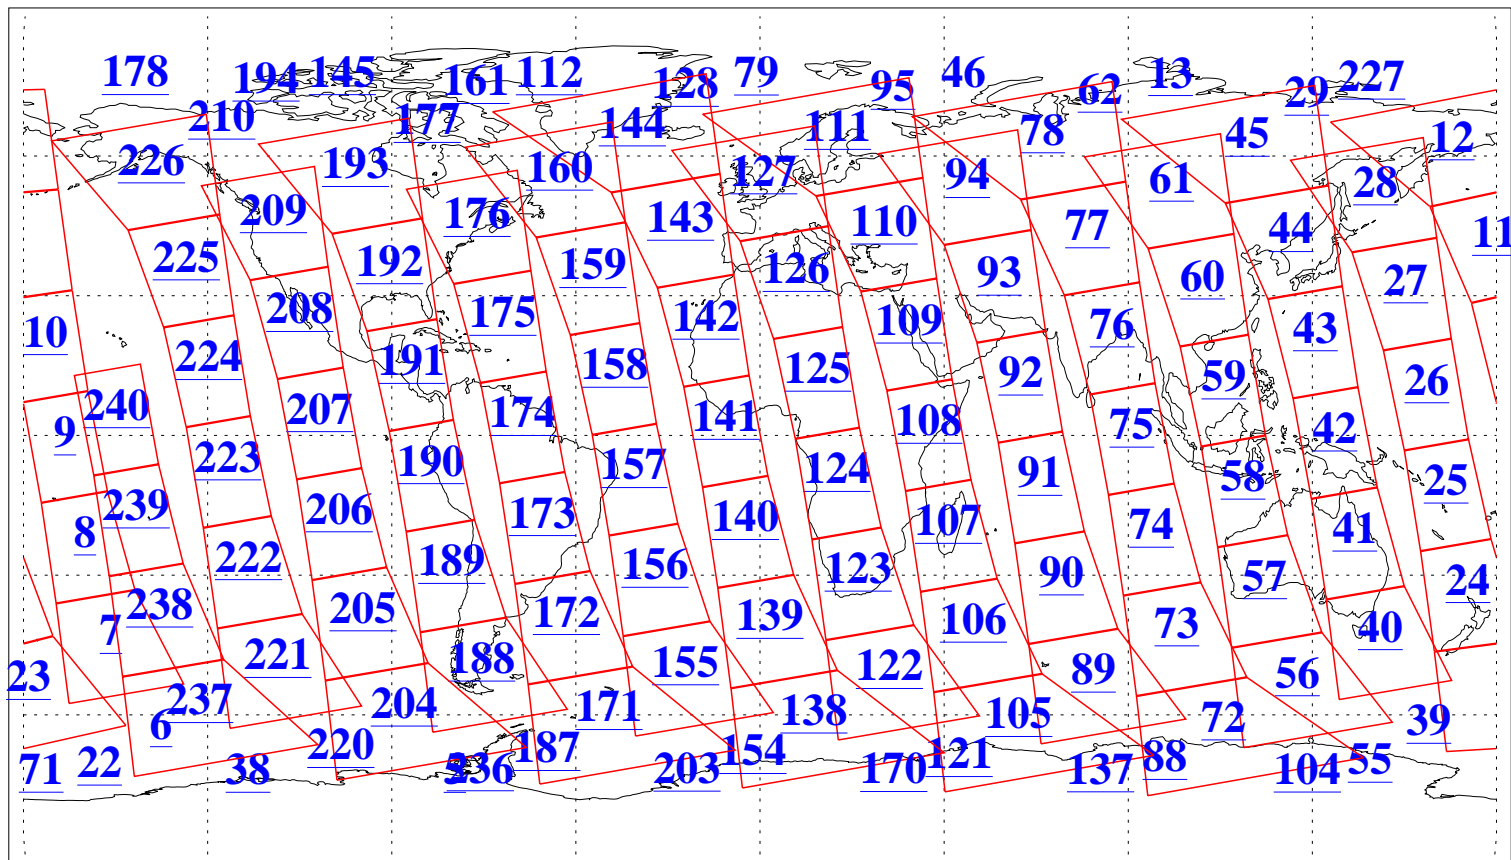

L1B Availability
AMSU Granules: 239
HSB Granules: 0
AIRS Granules: 240

28 Jul 2019
DoY 209
Aqua Day 6294
Granules: 1 to 120

Granules: 121 to 240

Legend: AMSU Available, HSB Available, AIRS Available

L1B Availability
AMSU Granules: 239
HSB Granules: 0
AIRS Granules: 240

28 Jul 2019
DoY 209
Aqua Day 6294
Ascending Granules

Descending Granules

Legend: AMSU Available, HSB Available, AIRS Available

L1B Availability
 AMSU Granules: 239
 HSB Granules: 0
 AIRS Granules: 240

28 Jul 2019
 DoY 209
 Aqua Day 6294

Northern Hemisphere Granules

Southern Hemisphere Granules

Legend: AMSU Available, HSB Available, AIRS Available