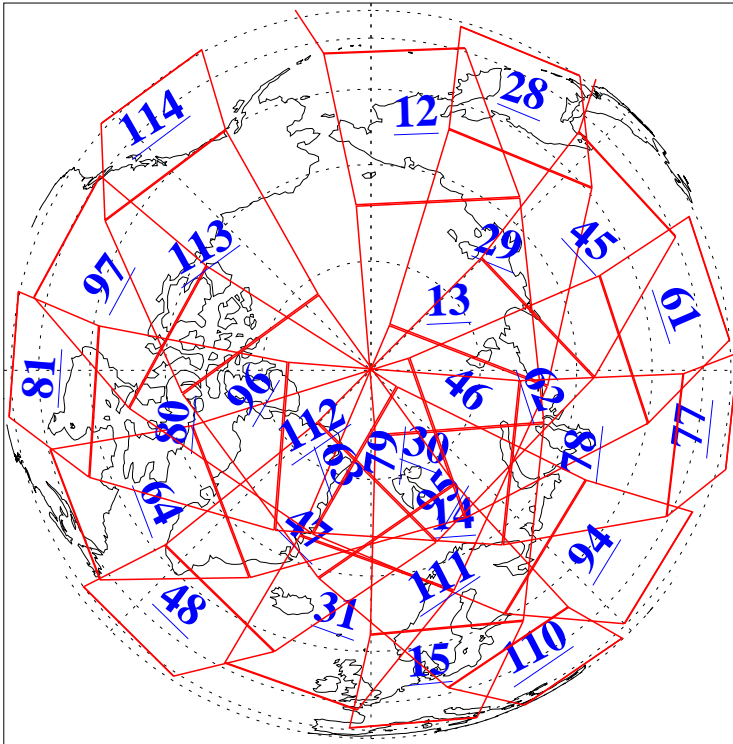

L1B Availability
AMSU Granules: 239
HSB Granules: 0
AIRS Granules: 240

28 Jul 2019
DoY 209
Aqua Day 6294
Granules: 1 to 120

Granules: 121 to 240

Legend: AMSU Available, HSB Available, AIRS Available

L1B Availability
AMSU Granules: 239
HSB Granules: 0
AIRS Granules: 240

28 Jul 2019
DoY 209
Aqua Day 6294
Ascending Granules

Descending Granules

Legend: AMSU Available, HSB Available, AIRS Available

L1B Availability
 AMSU Granules: 239
 HSB Granules: 0
 AIRS Granules: 240

28 Jul 2019
 DoY 209
 Aqua Day 6294

Northern Hemisphere Granules

Southern Hemisphere Granules

Legend: AMSU Available, HSB Available, AIRS Available