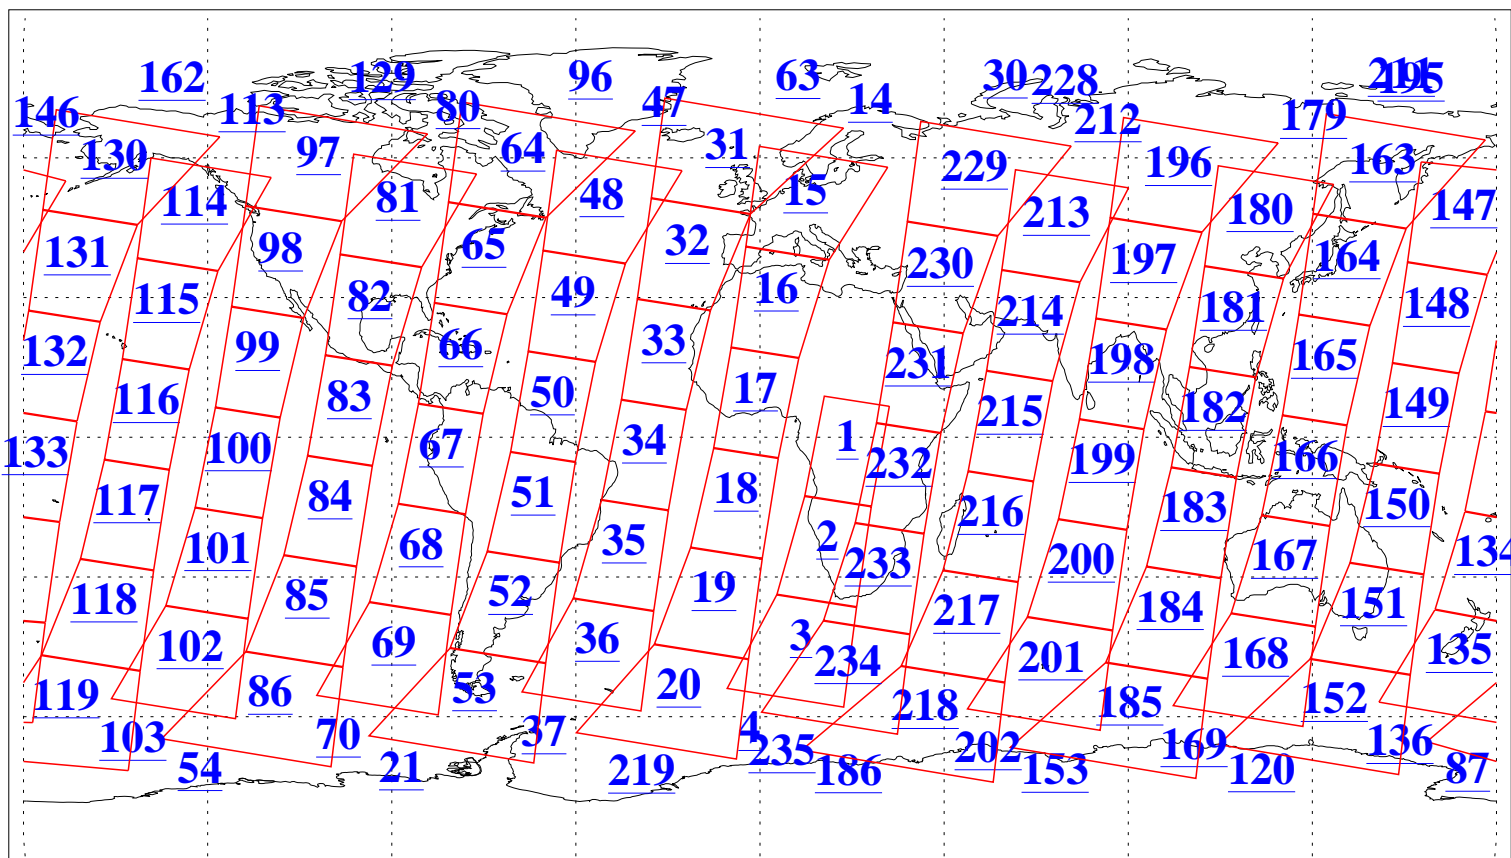

L1B Availability
AMSU Granules: 239
HSB Granules: 0
AIRS Granules: 240

28 Jul 2019
DoY 209
Aqua Day 6294
Granules: 1 to 120

Granules: 121 to 240

Legend: AMSU Available, HSB Available, AIRS Available

L1B Availability
AMSU Granules: 239
HSB Granules: 0
AIRS Granules: 240

28 Jul 2019
DoY 209
Aqua Day 6294
Ascending Granules

Descending Granules

Legend: AMSU Available, HSB Available, AIRS Available

L1B Availability
 AMSU Granules: 239
 HSB Granules: 0
 AIRS Granules: 240

28 Jul 2019
 DoY 209
 Aqua Day 6294

Northern Hemisphere Granules

Southern Hemisphere Granules

Legend: AMSU Available, HSB Available, AIRS Available