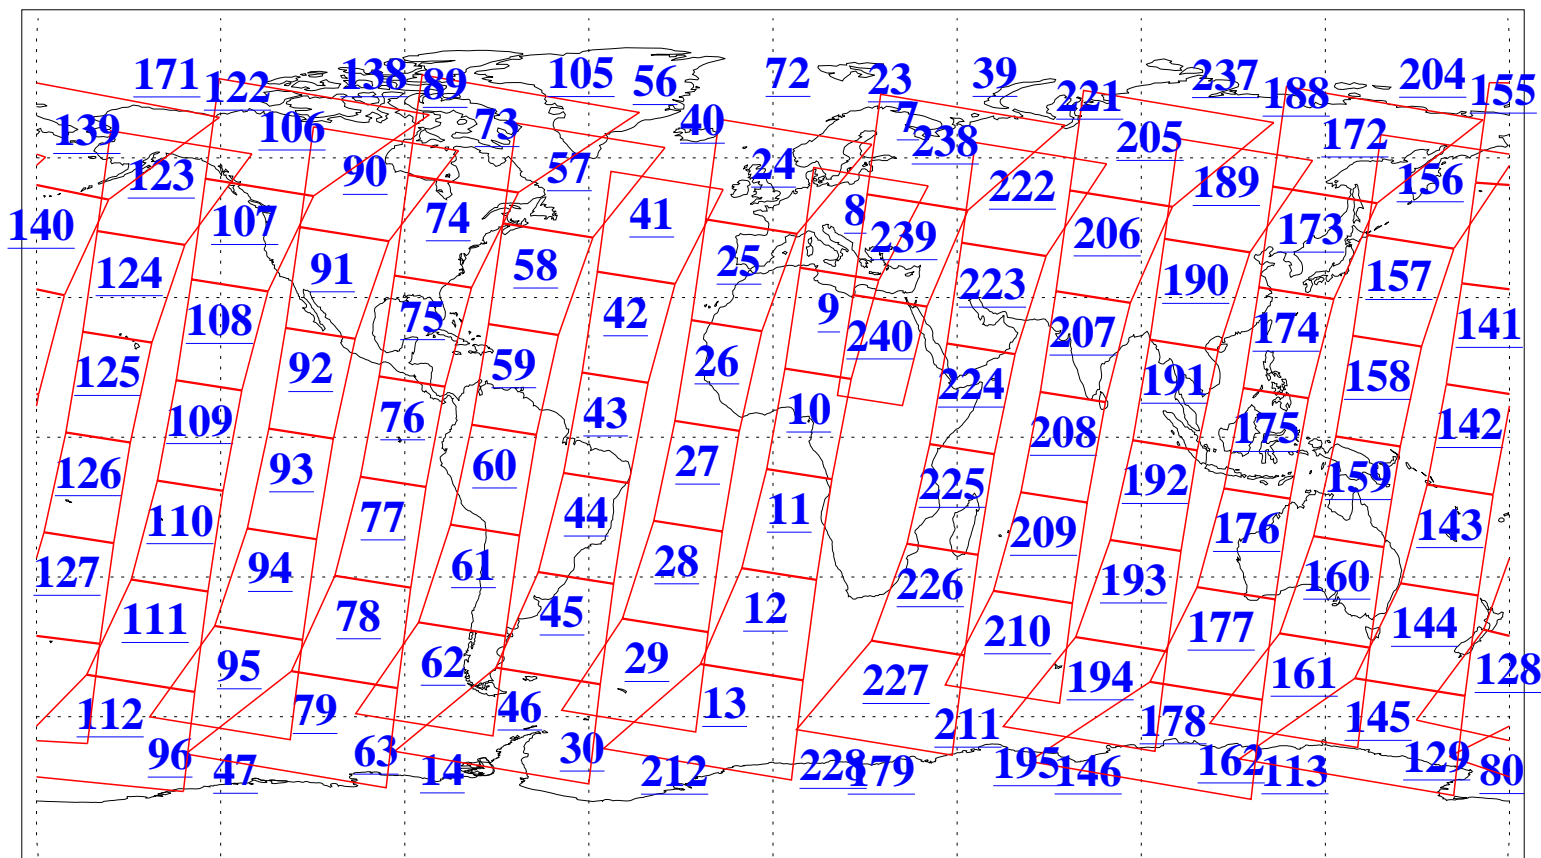

L1B Availability
AMSU Granules: 240
HSB Granules: 0
AIRS Granules: 240

27 Jul 2019
DoY 208
Aqua Day 6293
Granules: 1 to 120

Granules: 121 to 240

Legend: AMSU Available, HSB Available, AIRS Available

L1B Availability
AMSU Granules: 240
HSB Granules: 0
AIRS Granules: 240

27 Jul 2019
DoY 208
Aqua Day 6293

Ascending Granules

Descending Granules

Legend: AMSU Available, HSB Available, AIRS Available

L1B Availability
 AMSU Granules: 240
 HSB Granules: 0
 AIRS Granules: 240

27 Jul 2019
 DoY 208
 Aqua Day 6293

Northern Hemisphere Granules

Southern Hemisphere Granules

Legend: AMSU Available, HSB Available, AIRS Available