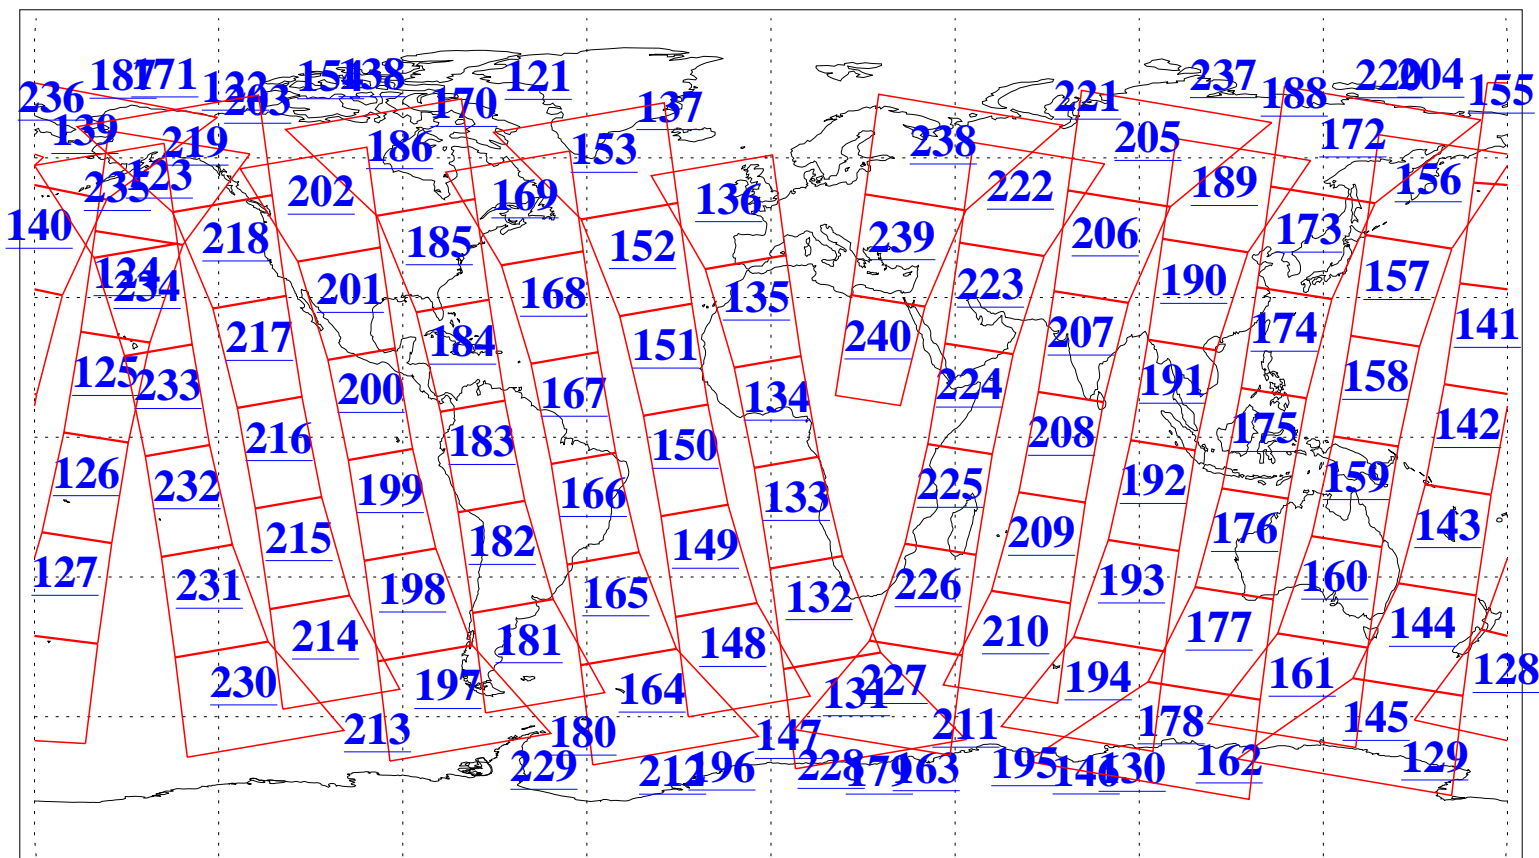

L1B Availability
AMSU Granules: 240
HSB Granules: 0
AIRS Granules: 240

27 Jul 2019
DoY 208
Aqua Day 6293
Granules: 1 to 120

Granules: 121 to 240

Legend: AMSU Available, HSB Available, AIRS Available

L1B Availability
AMSU Granules: 240
HSB Granules: 0
AIRS Granules: 240

27 Jul 2019
DoY 208
Aqua Day 6293

Ascending Granules

Descending Granules

Legend: AMSU Available, HSB Available, AIRS Available

L1B Availability
 AMSU Granules: 240
 HSB Granules: 0
 AIRS Granules: 240

27 Jul 2019
 DoY 208
 Aqua Day 6293

Northern Hemisphere Granules

Southern Hemisphere Granules

Legend: AMSU Available, HSB Available, AIRS Available