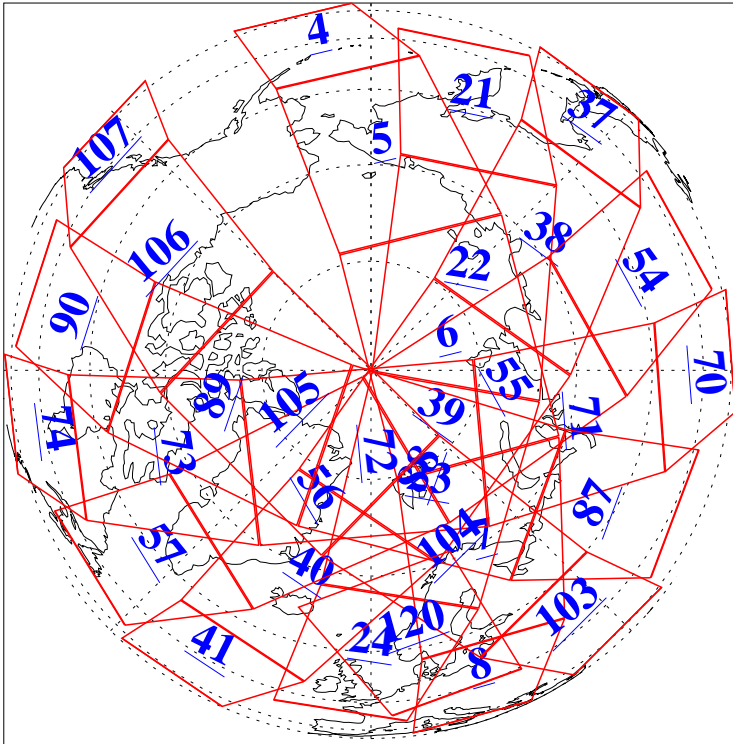

L1B Availability
AMSU Granules: 240
HSB Granules: 0
AIRS Granules: 240

27 Jul 2019
DoY 208
Aqua Day 6293
Granules: 1 to 120

Granules: 121 to 240

Legend: AMSU Available, HSB Available, AIRS Available

L1B Availability
AMSU Granules: 240
HSB Granules: 0
AIRS Granules: 240

27 Jul 2019
DoY 208
Aqua Day 6293

Ascending Granules

Descending Granules

Legend: AMSU Available, HSB Available, AIRS Available

L1B Availability
 AMSU Granules: 240
 HSB Granules: 0
 AIRS Granules: 240

27 Jul 2019
 DoY 208
 Aqua Day 6293

Northern Hemisphere Granules

Southern Hemisphere Granules

Legend: AMSU Available, HSB Available, AIRS Available