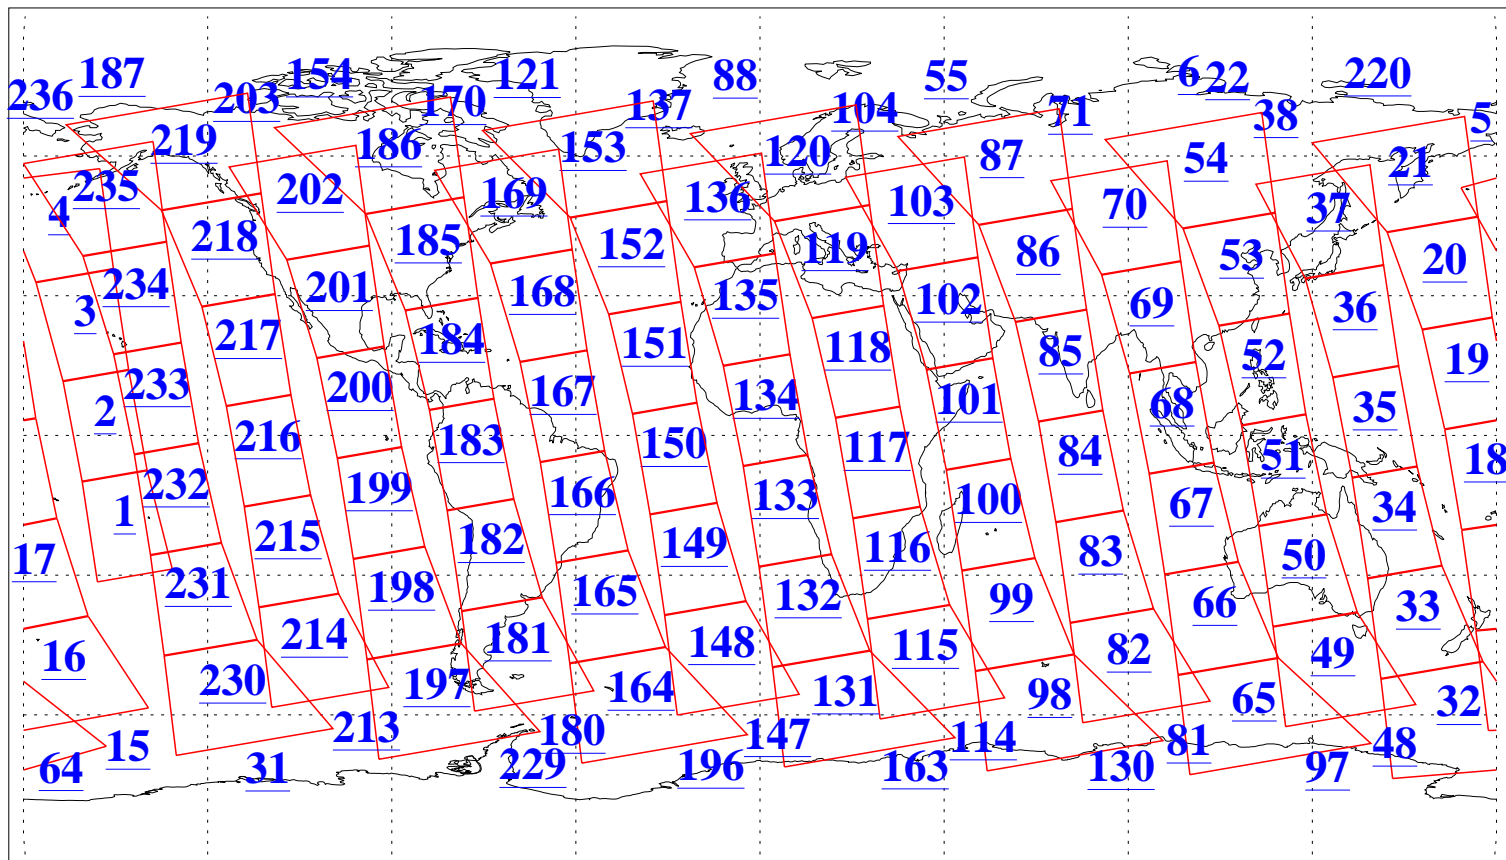

L1B Availability
AMSU Granules: 240
HSB Granules: 0
AIRS Granules: 240

27 Jul 2019
DoY 208
Aqua Day 6293
Granules: 1 to 120

Granules: 121 to 240

Legend: AMSU Available, HSB Available, AIRS Available

L1B Availability
AMSU Granules: 240
HSB Granules: 0
AIRS Granules: 240

27 Jul 2019
DoY 208
Aqua Day 6293

Ascending Granules

Descending Granules

Legend: AMSU Available, HSB Available, AIRS Available

L1B Availability
 AMSU Granules: 240
 HSB Granules: 0
 AIRS Granules: 240

27 Jul 2019
 DoY 208
 Aqua Day 6293

Northern Hemisphere Granules

Southern Hemisphere Granules

Legend: AMSU Available, HSB Available, AIRS Available