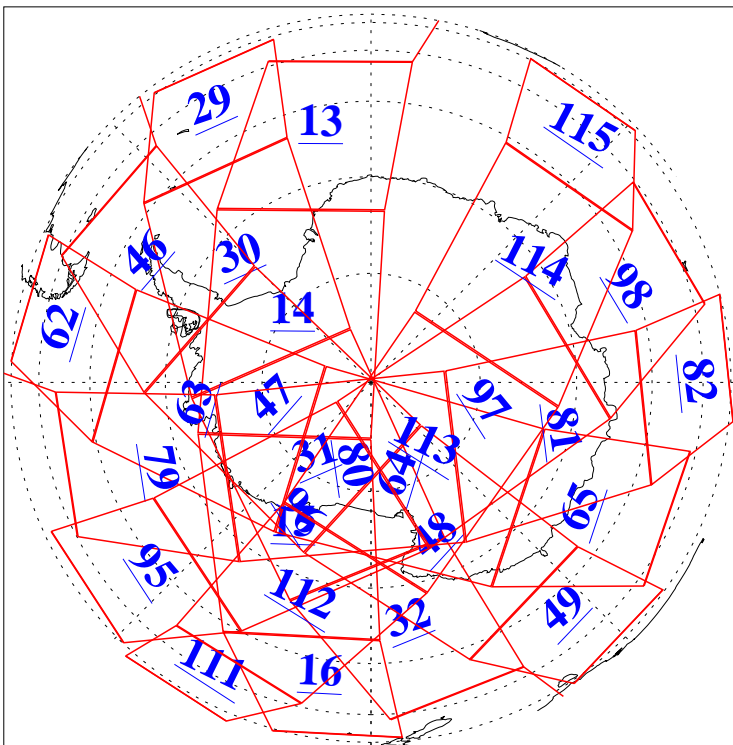

L1B Availability
AMSU Granules: 240
HSB Granules: 0
AIRS Granules: 240

27 Jul 2019
DoY 208
Aqua Day 6293
Granules: 1 to 120

Granules: 121 to 240

Legend: AMSU Available, HSB Available, AIRS Available

L1B Availability
AMSU Granules: 240
HSB Granules: 0
AIRS Granules: 240

27 Jul 2019
DoY 208
Aqua Day 6293

Ascending Granules

Descending Granules

Legend: AMSU Available, HSB Available, AIRS Available

L1B Availability
 AMSU Granules: 240
 HSB Granules: 0
 AIRS Granules: 240

27 Jul 2019
 DoY 208
 Aqua Day 6293

Northern Hemisphere Granules

Southern Hemisphere Granules

Legend: AMSU Available, HSB Available, AIRS Available