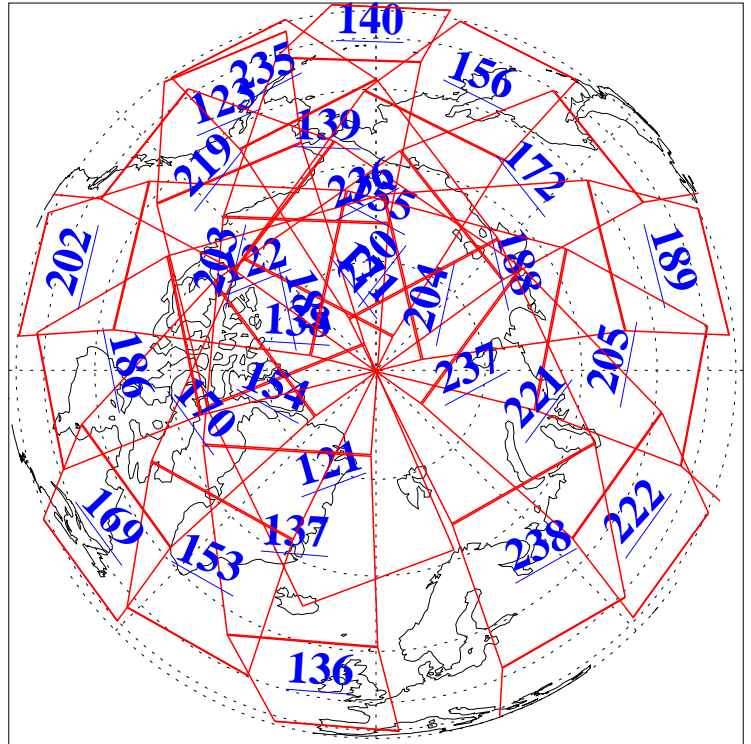

L1B Availability
AMSU Granules: 240
HSB Granules: 0
AIRS Granules: 240

27 Jul 2019
DoY 208
Aqua Day 6293
Granules: 1 to 120

Granules: 121 to 240

Legend: AMSU Available, HSB Available, AIRS Available

L1B Availability
AMSU Granules: 240
HSB Granules: 0
AIRS Granules: 240

27 Jul 2019
DoY 208
Aqua Day 6293

Ascending Granules

Descending Granules

Legend: AMSU Available, HSB Available, AIRS Available

L1B Availability
 AMSU Granules: 240
 HSB Granules: 0
 AIRS Granules: 240

27 Jul 2019
 DoY 208
 Aqua Day 6293

Northern Hemisphere Granules

Southern Hemisphere Granules

Legend: AMSU Available, HSB Available, AIRS Available