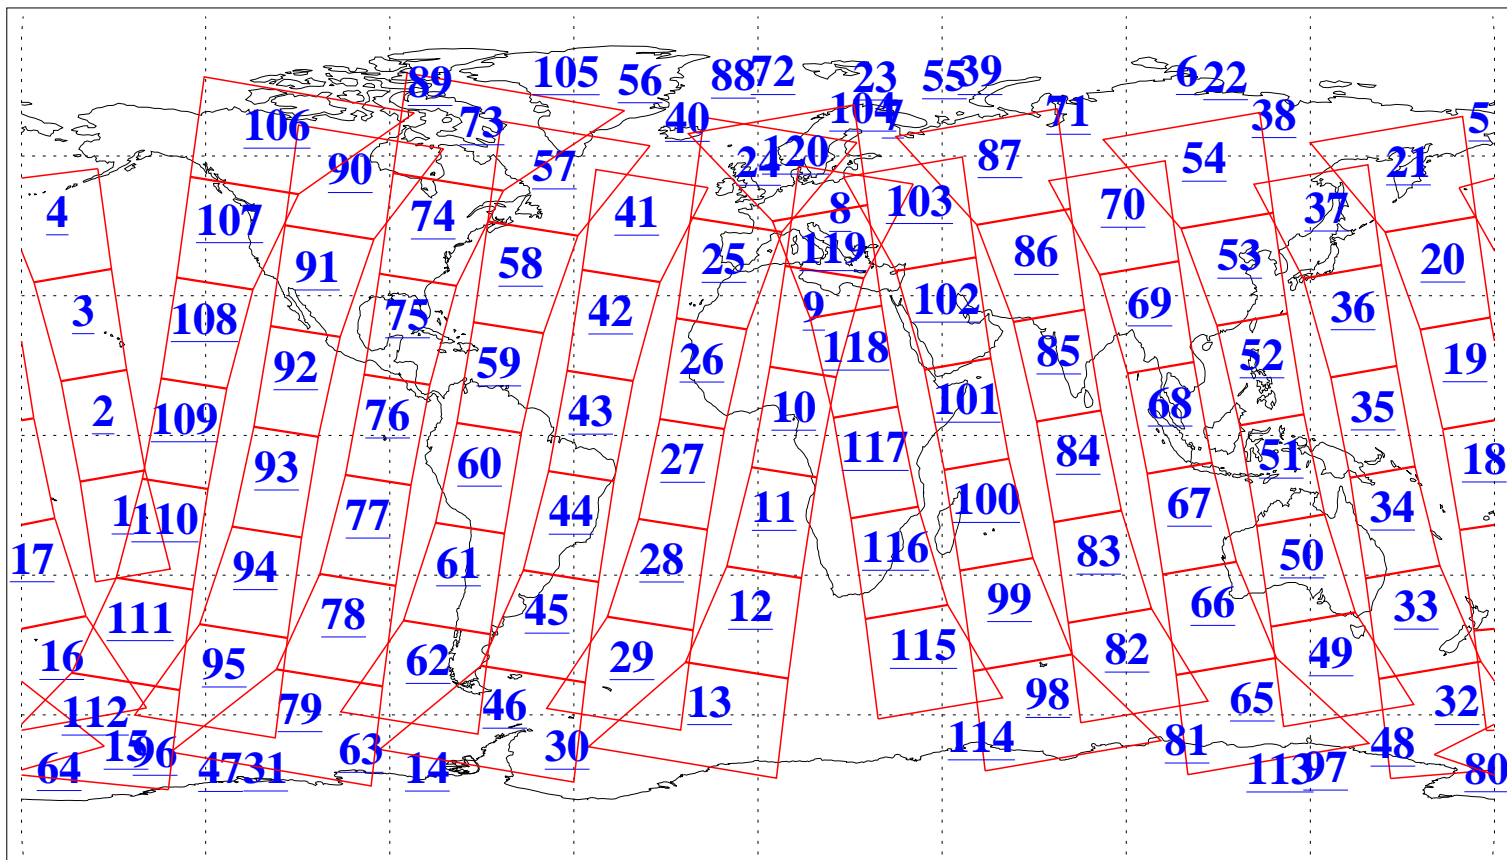

L1B Availability
AMSU Granules: 240
HSB Granules: 0
AIRS Granules: 240

27 Jul 2019
DoY 208
Aqua Day 6293
Granules: 1 to 120

Granules: 121 to 240

Legend: AMSU Available, HSB Available, AIRS Available

L1B Availability
AMSU Granules: 240
HSB Granules: 0
AIRS Granules: 240

27 Jul 2019
DoY 208
Aqua Day 6293

Ascending Granules

Descending Granules

Legend: AMSU Available, HSB Available, AIRS Available

L1B Availability
 AMSU Granules: 240
 HSB Granules: 0
 AIRS Granules: 240

27 Jul 2019
 DoY 208
 Aqua Day 6293

Northern Hemisphere Granules

Southern Hemisphere Granules

Legend: AMSU Available, HSB Available, AIRS Available