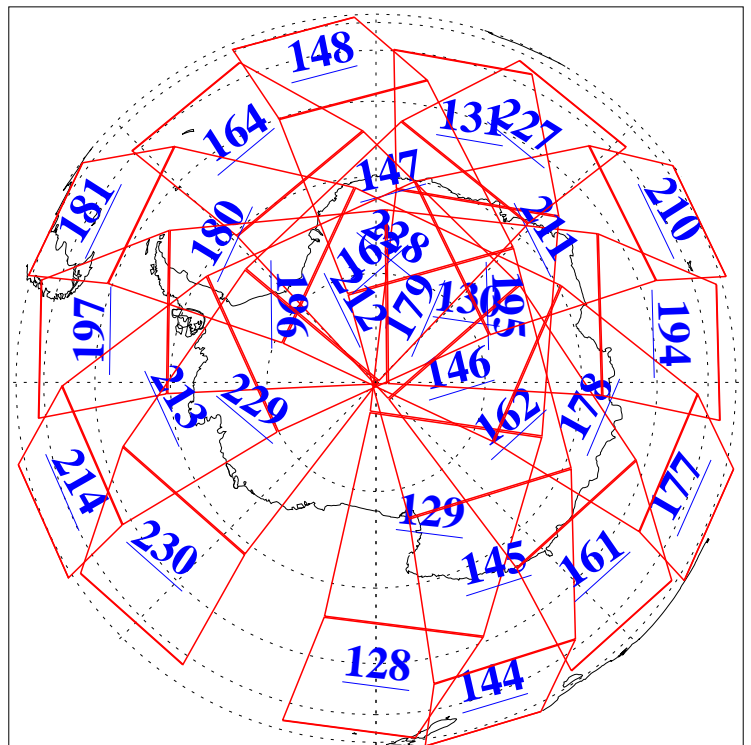

27 Jul 2019
DoY 208
Aqua Day 6293

Ascending Granules

Descending Granules

Legend: AMSU Available, HSB Available, AIRS Available

L1B Availability
 AMSU Granules: 240
 HSB Granules: 0
 AIRS Granules: 240

27 Jul 2019
 DoY 208
 Aqua Day 6293

Northern Hemisphere Granules

Southern Hemisphere Granules

Legend: AMSU Available, HSB Available, AIRS Available