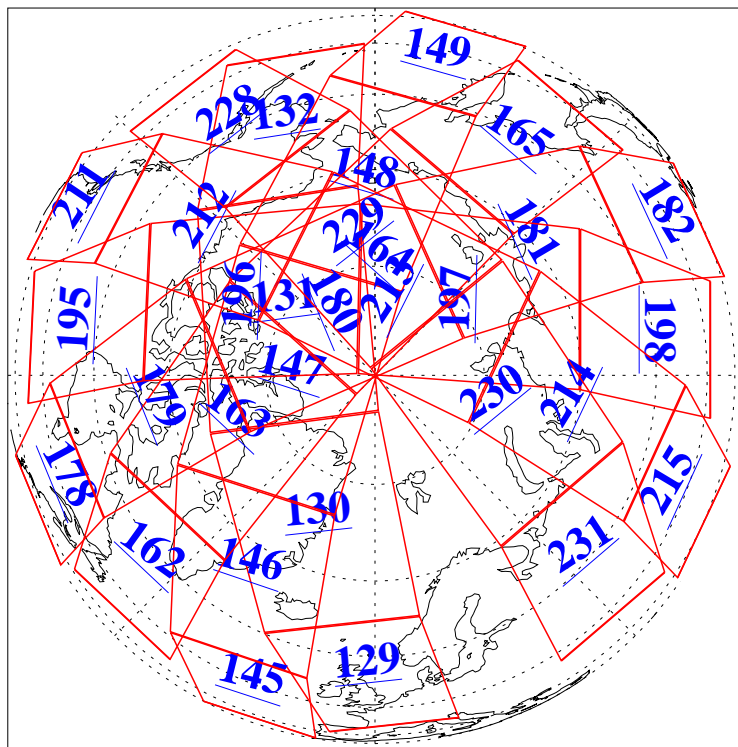

L1B Availability
AMSU Granules: 240
HSB Granules: 0
AIRS Granules: 240

26 Jul 2019
DoY 207
Aqua Day 6292
Granules: 1 to 120

Granules: 121 to 240

Legend: AMSU Available, HSB Available, AIRS Available

L1B Availability
AMSU Granules: 240
HSB Granules: 0
AIRS Granules: 240

26 Jul 2019
DoY 207
Aqua Day 6292

Ascending Granules

Descending Granules

Legend: AMSU Available, HSB Available, AIRS Available

L1B Availability
 AMSU Granules: 240
 HSB Granules: 0
 AIRS Granules: 240

26 Jul 2019
 DoY 207
 Aqua Day 6292

Northern Hemisphere Granules

Southern Hemisphere Granules

Legend: AMSU Available, HSB Available, AIRS Available