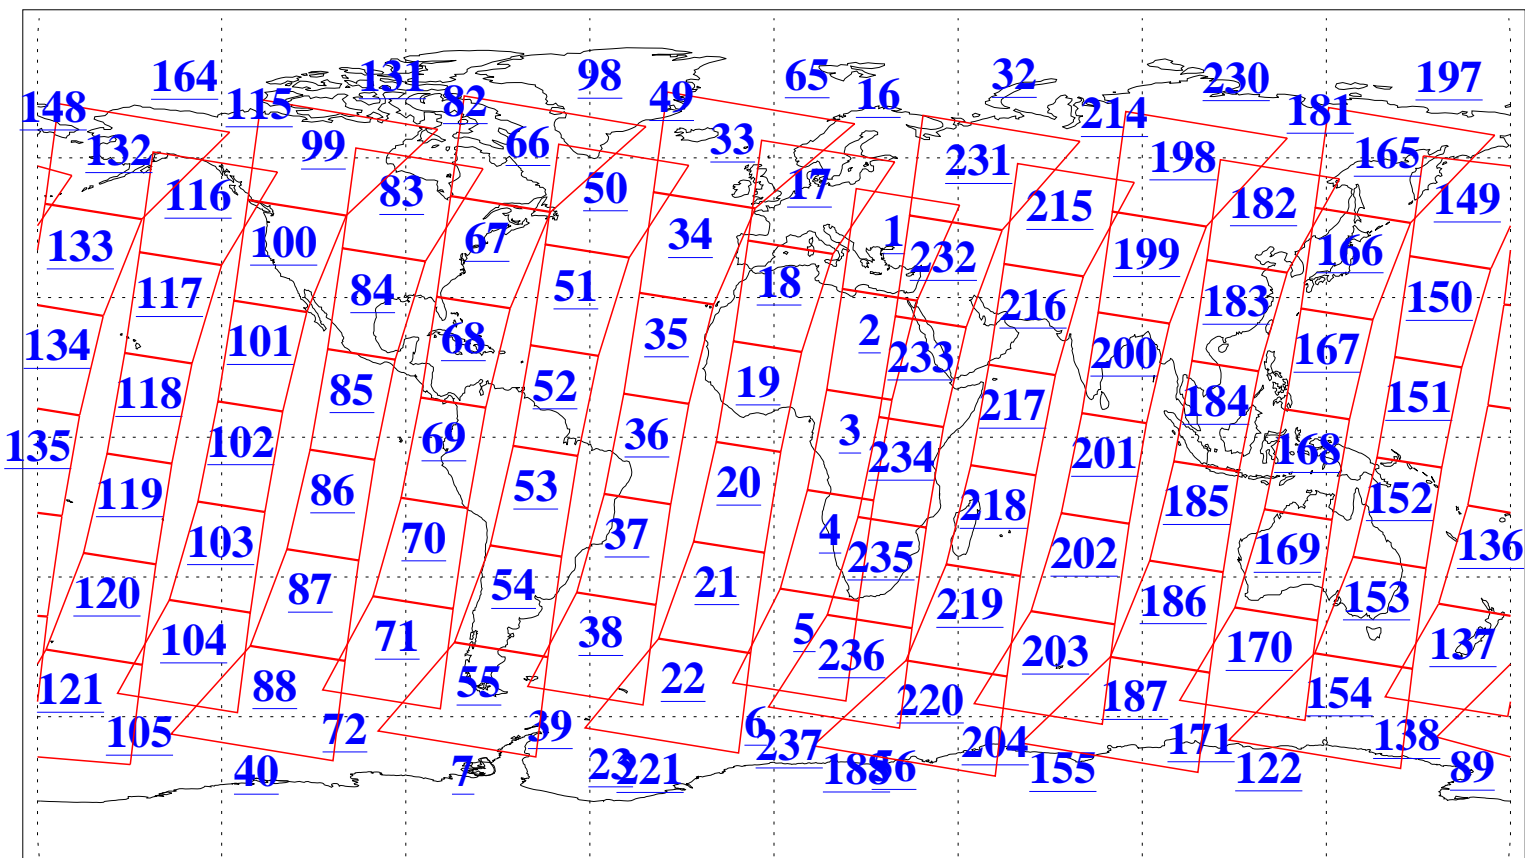

L1B Availability
AMSU Granules: 240
HSB Granules: 0
AIRS Granules: 240

26 Jul 2019
DoY 207
Aqua Day 6292
Granules: 1 to 120

Granules: 121 to 240

Legend: AMSU Available, HSB Available, AIRS Available

L1B Availability
AMSU Granules: 240
HSB Granules: 0
AIRS Granules: 240

26 Jul 2019
DoY 207
Aqua Day 6292

Ascending Granules

Descending Granules

Legend: AMSU Available, HSB Available, AIRS Available

L1B Availability
 AMSU Granules: 240
 HSB Granules: 0
 AIRS Granules: 240

26 Jul 2019
 DoY 207
 Aqua Day 6292

Northern Hemisphere Granules

Southern Hemisphere Granules

Legend: AMSU Available, HSB Available, AIRS Available