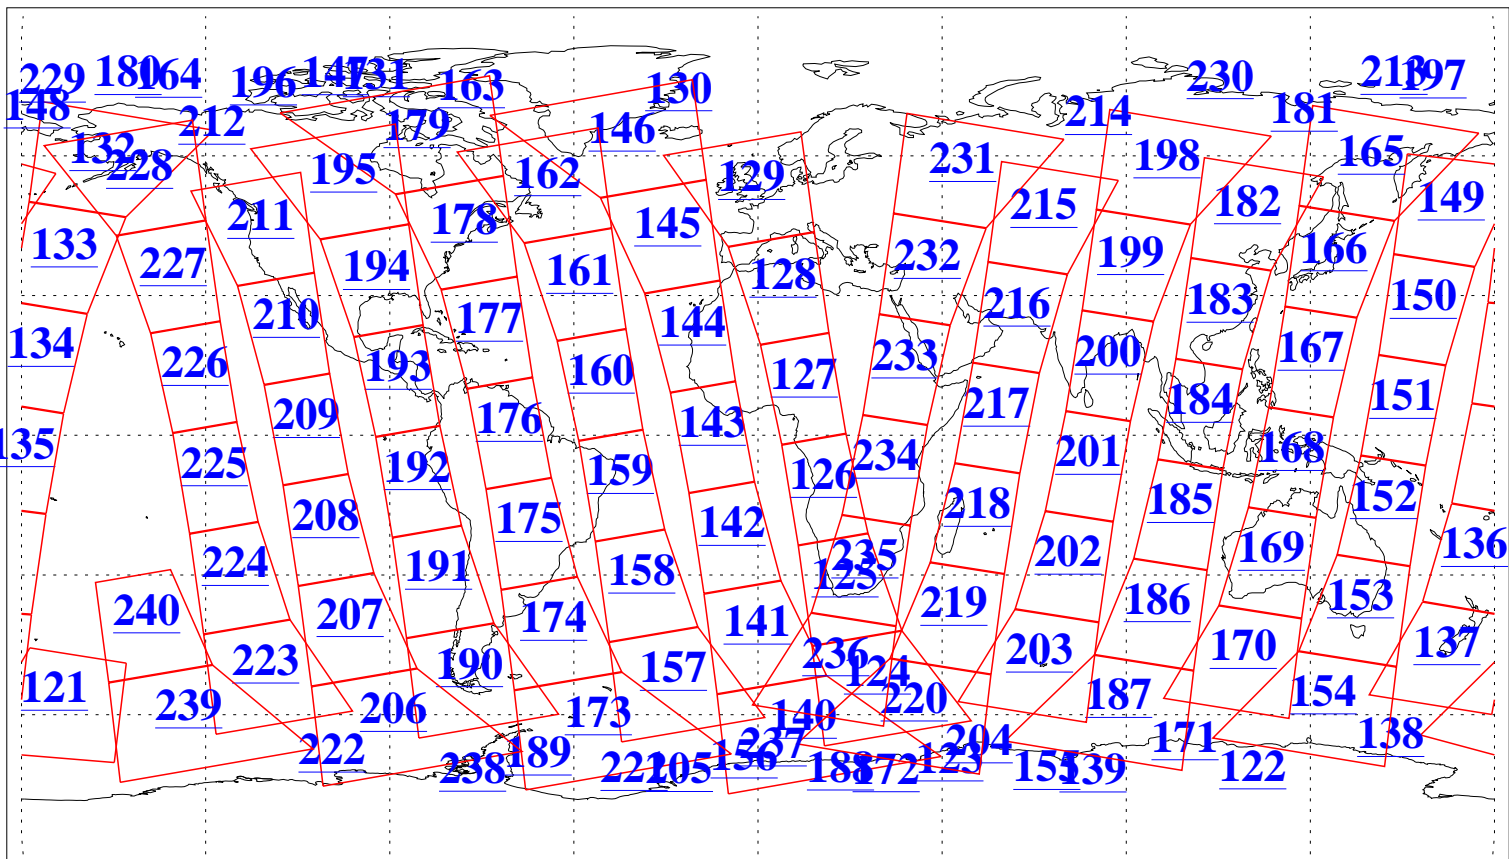

L1B Availability
AMSU Granules: 240
HSB Granules: 0
AIRS Granules: 240

26 Jul 2019
DoY 207
Aqua Day 6292
Granules: 1 to 120

Granules: 121 to 240

Legend: AMSU Available, HSB Available, AIRS Available

L1B Availability
AMSU Granules: 240
HSB Granules: 0
AIRS Granules: 240

26 Jul 2019
DoY 207
Aqua Day 6292

Ascending Granules

Descending Granules

Legend: AMSU Available, HSB Available, AIRS Available

L1B Availability
 AMSU Granules: 240
 HSB Granules: 0
 AIRS Granules: 240

26 Jul 2019
 DoY 207
 Aqua Day 6292

Northern Hemisphere Granules

Southern Hemisphere Granules

Legend: AMSU Available, HSB Available, AIRS Available