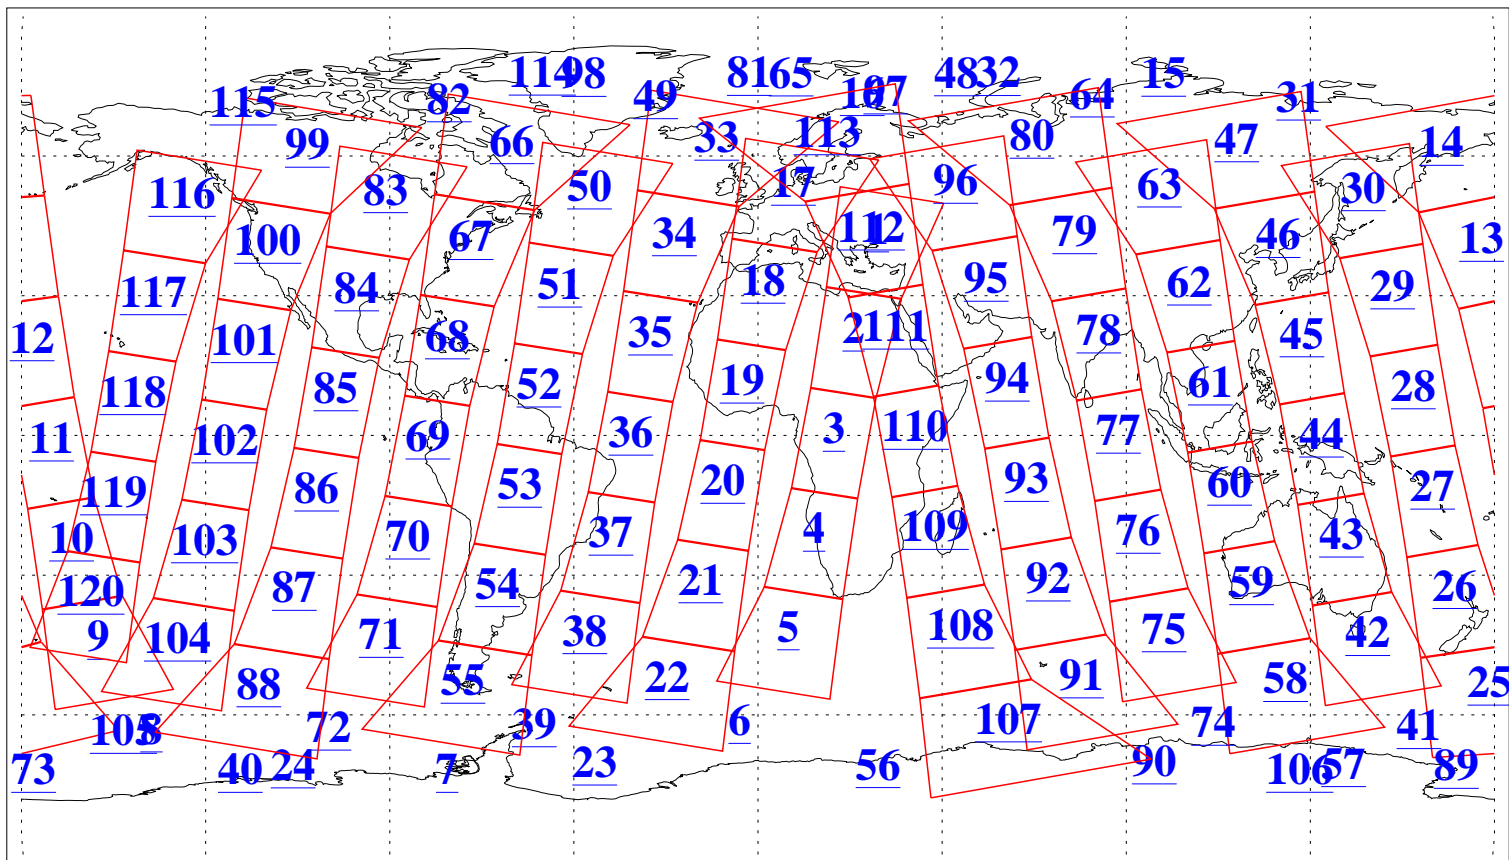

L1B Availability
AMSU Granules: 240
HSB Granules: 0
AIRS Granules: 240

26 Jul 2019
DoY 207
Aqua Day 6292
Granules: 1 to 120

Granules: 121 to 240

Legend: AMSU Available, HSB Available, AIRS Available

L1B Availability
AMSU Granules: 240
HSB Granules: 0
AIRS Granules: 240

26 Jul 2019
DoY 207
Aqua Day 6292

Ascending Granules

Descending Granules

Legend: AMSU Available, HSB Available, AIRS Available

L1B Availability
 AMSU Granules: 240
 HSB Granules: 0
 AIRS Granules: 240

26 Jul 2019
 DoY 207
 Aqua Day 6292

Northern Hemisphere Granules

Southern Hemisphere Granules

Legend: AMSU Available, HSB Available, AIRS Available