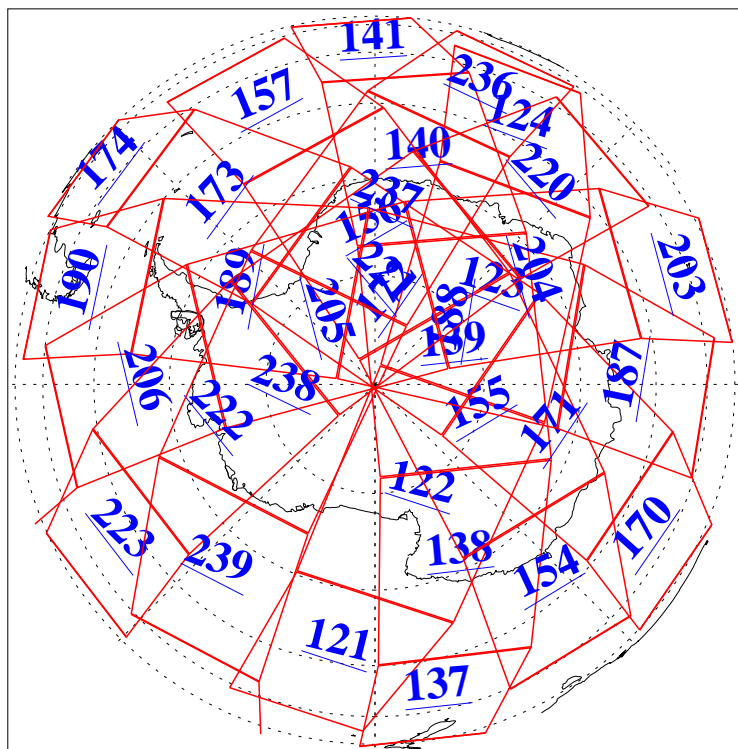

L1B Availability
AMSU Granules: 240
HSB Granules: 0
AIRS Granules: 240

26 Jul 2019
DoY 207
Aqua Day 6292
Granules: 1 to 120

Granules: 121 to 240

Legend: AMSU Available, HSB Available, AIRS Available

L1B Availability
AMSU Granules: 240
HSB Granules: 0
AIRS Granules: 240

26 Jul 2019
DoY 207
Aqua Day 6292

Ascending Granules

Descending Granules

Legend: AMSU Available, HSB Available, AIRS Available

L1B Availability
 AMSU Granules: 240
 HSB Granules: 0
 AIRS Granules: 240

26 Jul 2019
 DoY 207
 Aqua Day 6292

Northern Hemisphere Granules

Southern Hemisphere Granules

Legend: AMSU Available, HSB Available, AIRS Available