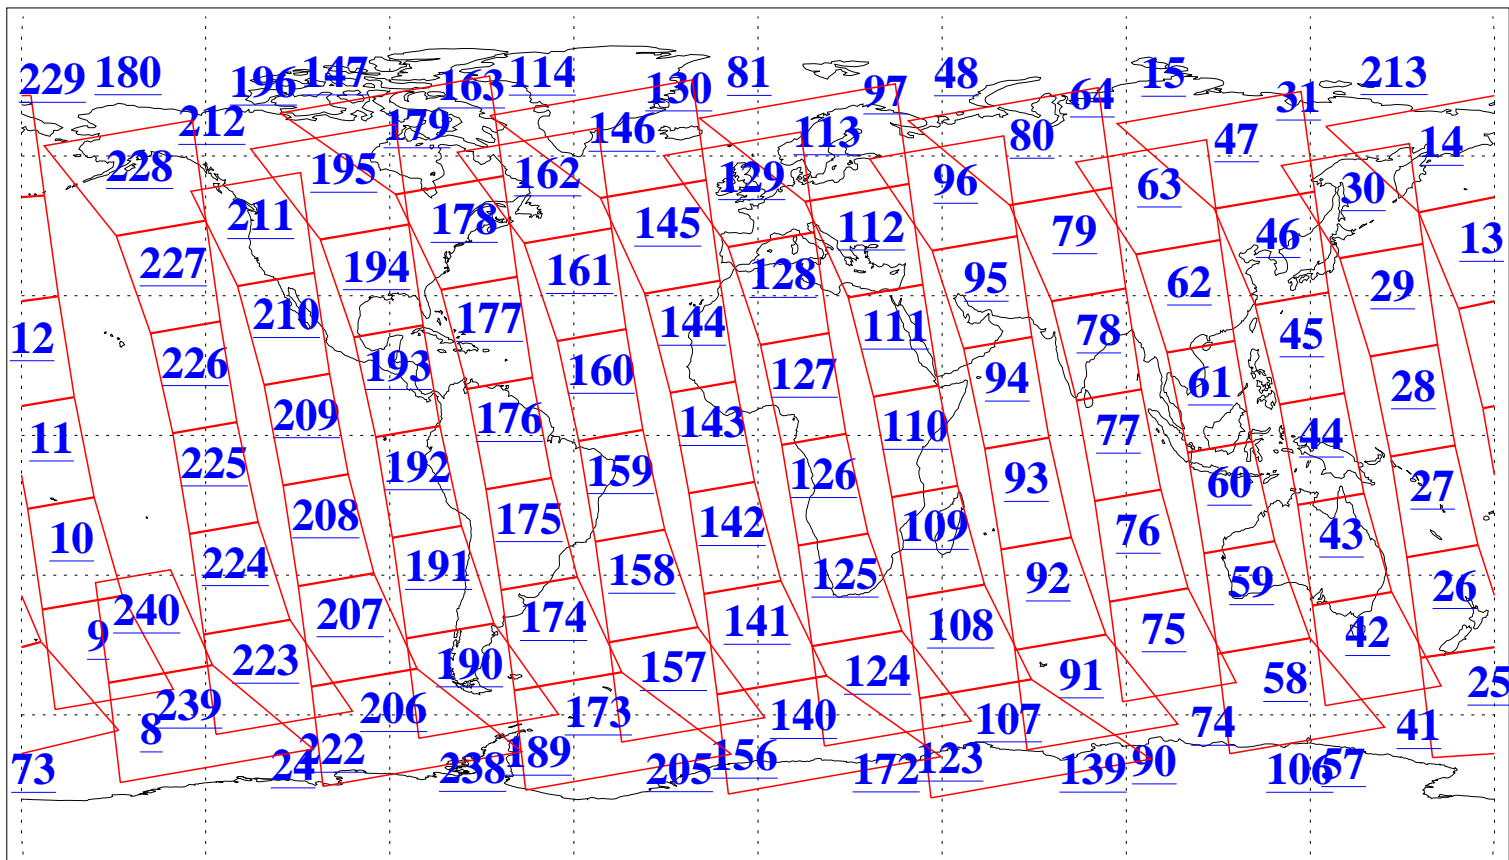

L1B Availability
AMSU Granules: 240
HSB Granules: 0
AIRS Granules: 240

26 Jul 2019
DoY 207
Aqua Day 6292
Granules: 1 to 120

Granules: 121 to 240

Legend: AMSU Available, HSB Available, AIRS Available

L1B Availability
AMSU Granules: 240
HSB Granules: 0
AIRS Granules: 240

26 Jul 2019
DoY 207
Aqua Day 6292

Ascending Granules

Descending Granules

Legend: AMSU Available, HSB Available, AIRS Available

L1B Availability
 AMSU Granules: 240
 HSB Granules: 0
 AIRS Granules: 240

26 Jul 2019
 DoY 207
 Aqua Day 6292

Northern Hemisphere Granules

Southern Hemisphere Granules

Legend: AMSU Available, HSB Available, AIRS Available