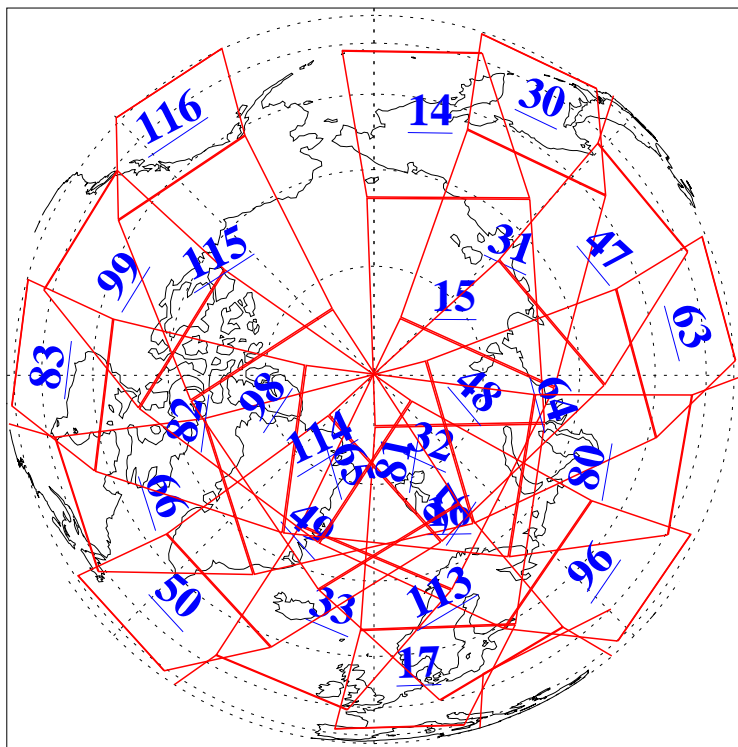

L1B Availability
AMSU Granules: 240
HSB Granules: 0
AIRS Granules: 240

26 Jul 2019
DoY 207
Aqua Day 6292
Granules: 1 to 120

Granules: 121 to 240

Legend: AMSU Available, HSB Available, AIRS Available

L1B Availability
AMSU Granules: 240
HSB Granules: 0
AIRS Granules: 240

26 Jul 2019
DoY 207
Aqua Day 6292

Ascending Granules

Descending Granules

Legend: AMSU Available, HSB Available, AIRS Available

L1B Availability
 AMSU Granules: 240
 HSB Granules: 0
 AIRS Granules: 240

26 Jul 2019
 DoY 207
 Aqua Day 6292

Northern Hemisphere Granules

Southern Hemisphere Granules

Legend: AMSU Available, HSB Available, AIRS Available