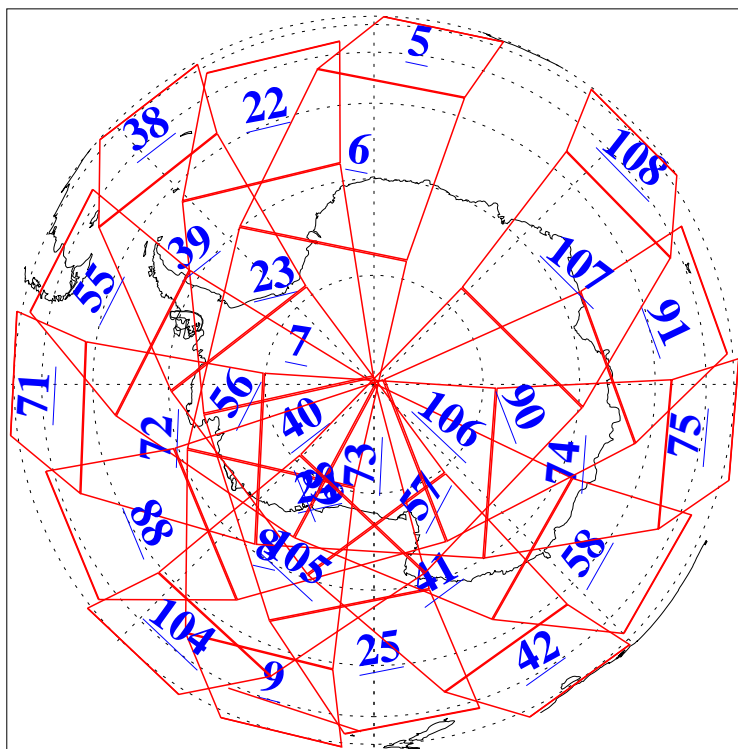

L1B Availability
AMSU Granules: 240
HSB Granules: 0
AIRS Granules: 240

26 Jul 2019
DoY 207
Aqua Day 6292
Granules: 1 to 120

Granules: 121 to 240

Legend: AMSU Available, HSB Available, AIRS Available

L1B Availability
AMSU Granules: 240
HSB Granules: 0
AIRS Granules: 240

26 Jul 2019
DoY 207
Aqua Day 6292

Ascending Granules

Descending Granules

Legend: AMSU Available, HSB Available, AIRS Available

L1B Availability
 AMSU Granules: 240
 HSB Granules: 0
 AIRS Granules: 240

26 Jul 2019
 DoY 207
 Aqua Day 6292

Northern Hemisphere Granules

Southern Hemisphere Granules

Legend: AMSU Available, HSB Available, AIRS Available