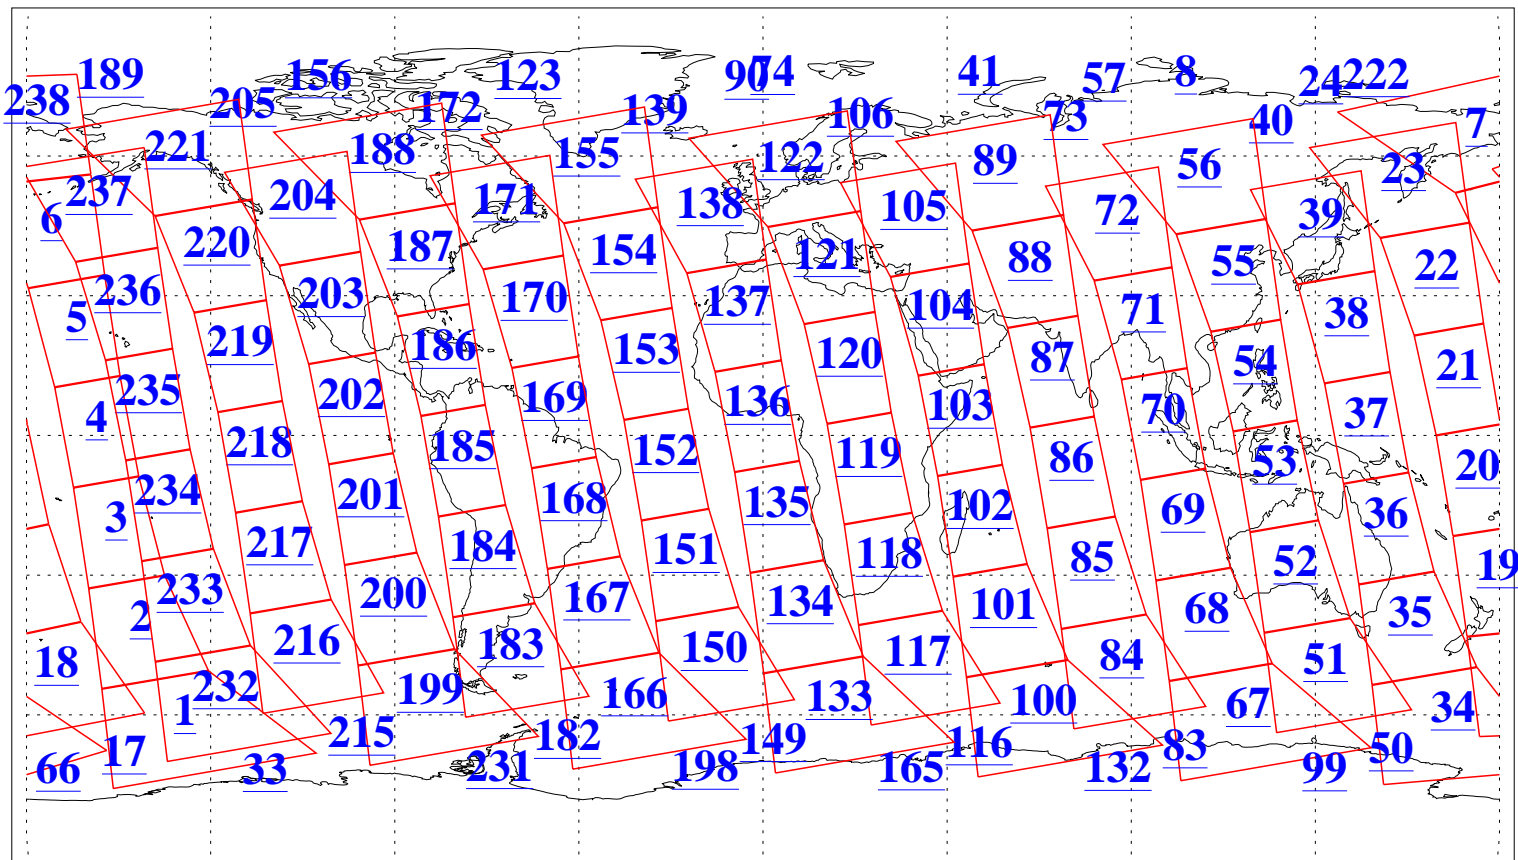

L1B Availability
AMSU Granules: 240
HSB Granules: 0
AIRS Granules: 240

25 Jul 2019
DoY 206
Aqua Day 6291
Granules: 1 to 120

Granules: 121 to 240

Legend: AMSU Available, HSB Available, AIRS Available

L1B Availability
AMSU Granules: 240
HSB Granules: 0
AIRS Granules: 240

25 Jul 2019
DoY 206
Aqua Day 6291
Ascending Granules

Descending Granules

Legend: AMSU Available, HSB Available, AIRS Available

L1B Availability
AMSU Granules: 240
HSB Granules: 0
AIRS Granules: 240

25 Jul 2019
DoY 206
Aqua Day 6291

Northern Hemisphere Granules

Southern Hemisphere Granules

Legend: AMSU Available, HSB Available, AIRS Available