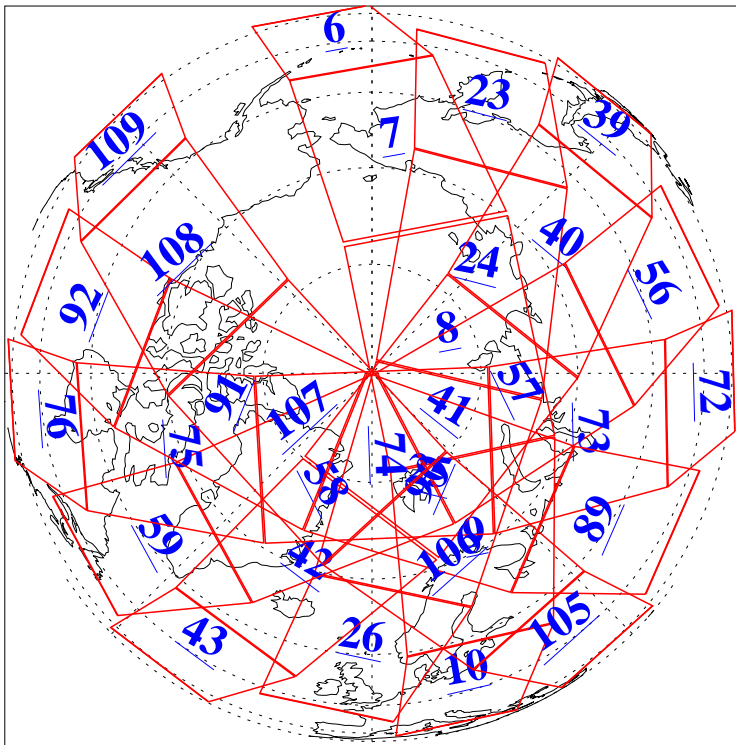

L1B Availability
AMSU Granules: 240
HSB Granules: 0
AIRS Granules: 240

25 Jul 2019
DoY 206
Aqua Day 6291
Granules: 1 to 120

Granules: 121 to 240

Legend: AMSU Available, HSB Available, AIRS Available

L1B Availability
AMSU Granules: 240
HSB Granules: 0
AIRS Granules: 240

25 Jul 2019
DoY 206
Aqua Day 6291
Ascending Granules

Descending Granules

Legend: AMSU Available, HSB Available, AIRS Available

L1B Availability
AMSU Granules: 240
HSB Granules: 0
AIRS Granules: 240

25 Jul 2019
DoY 206
Aqua Day 6291

Northern Hemisphere Granules

Southern Hemisphere Granules

Legend: AMSU Available, HSB Available, AIRS Available