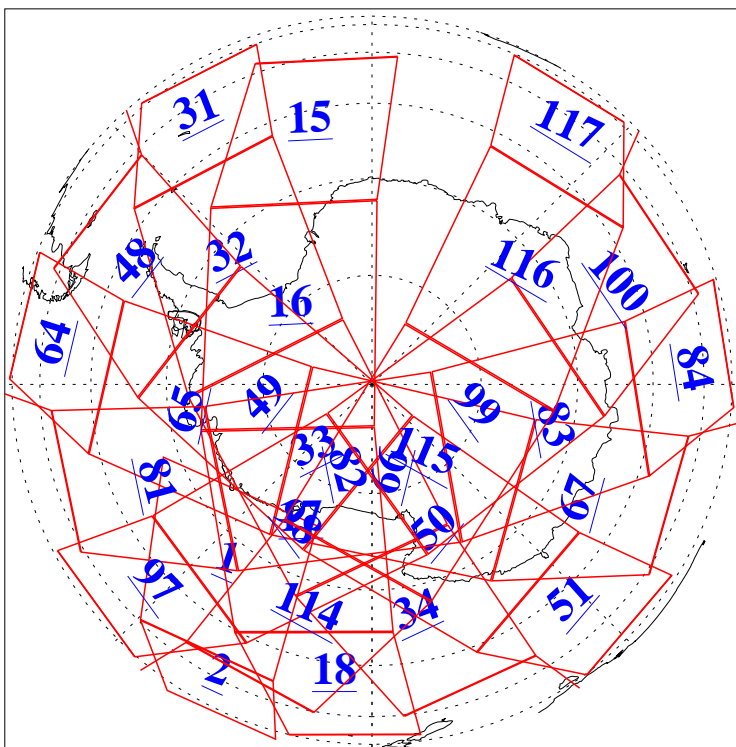

L1B Availability
AMSU Granules: 240
HSB Granules: 0
AIRS Granules: 240

25 Jul 2019
DoY 206
Aqua Day 6291
Granules: 1 to 120

Granules: 121 to 240

Legend: AMSU Available, HSB Available, AIRS Available

L1B Availability
AMSU Granules: 240
HSB Granules: 0
AIRS Granules: 240

25 Jul 2019
DoY 206
Aqua Day 6291
Ascending Granules

Descending Granules

Legend: AMSU Available, HSB Available, AIRS Available

L1B Availability
AMSU Granules: 240
HSB Granules: 0
AIRS Granules: 240

25 Jul 2019
DoY 206
Aqua Day 6291

Northern Hemisphere Granules

Southern Hemisphere Granules

Legend: AMSU Available, HSB Available, AIRS Available