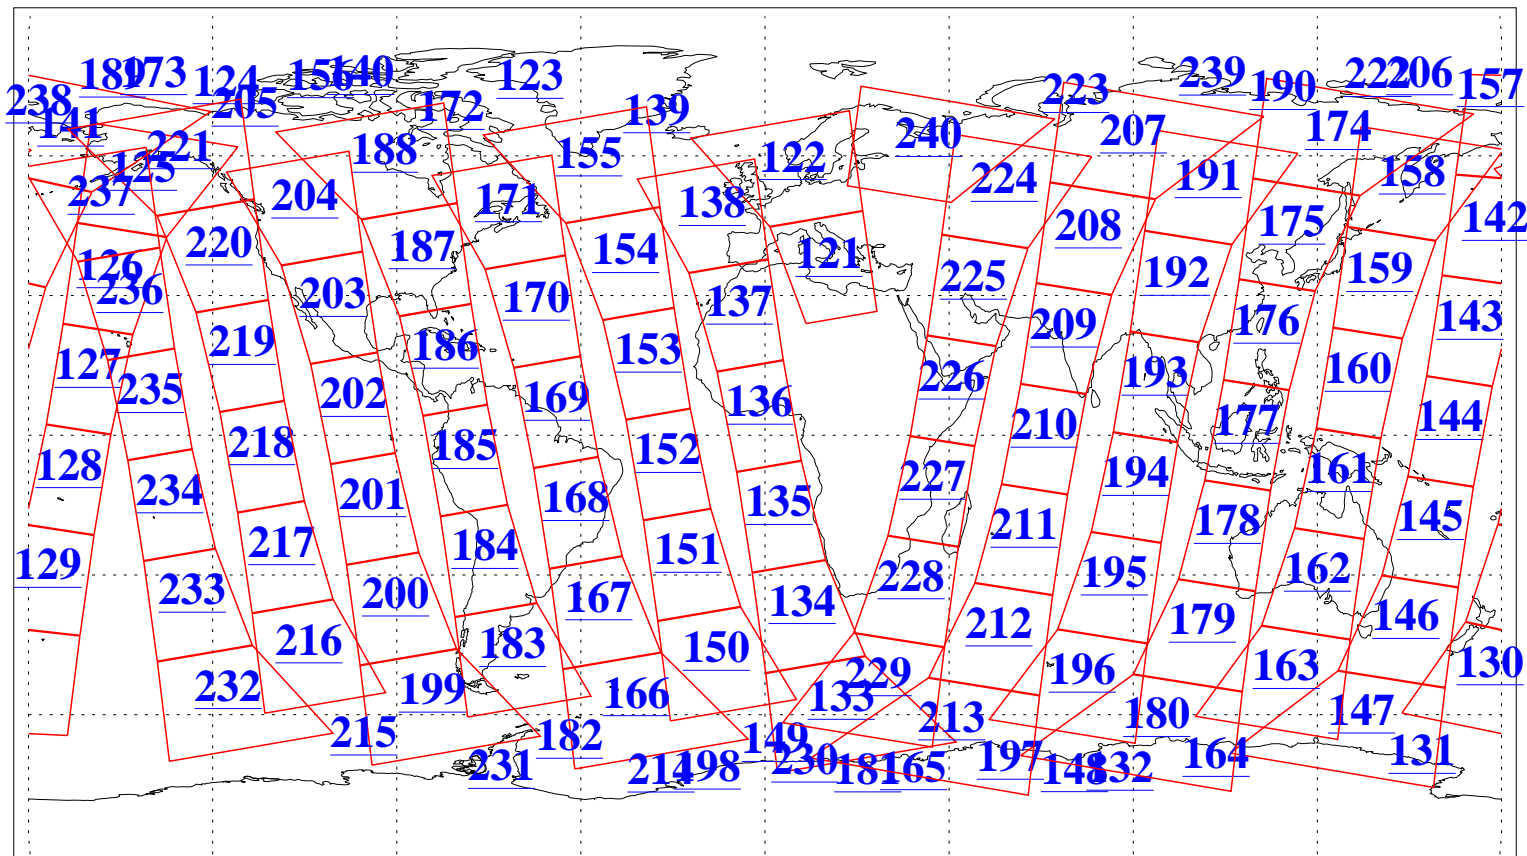

L1B Availability
AMSU Granules: 240
HSB Granules: 0
AIRS Granules: 240

25 Jul 2019
DoY 206
Aqua Day 6291
Granules: 1 to 120

Granules: 121 to 240

Legend: AMSU Available, HSB Available, AIRS Available

L1B Availability
AMSU Granules: 240
HSB Granules: 0
AIRS Granules: 240

25 Jul 2019
DoY 206
Aqua Day 6291
Ascending Granules

Descending Granules

Legend: AMSU Available, HSB Available, AIRS Available

L1B Availability
AMSU Granules: 240
HSB Granules: 0
AIRS Granules: 240

25 Jul 2019
DoY 206
Aqua Day 6291

Northern Hemisphere Granules

Southern Hemisphere Granules

Legend: AMSU Available, HSB Available, AIRS Available