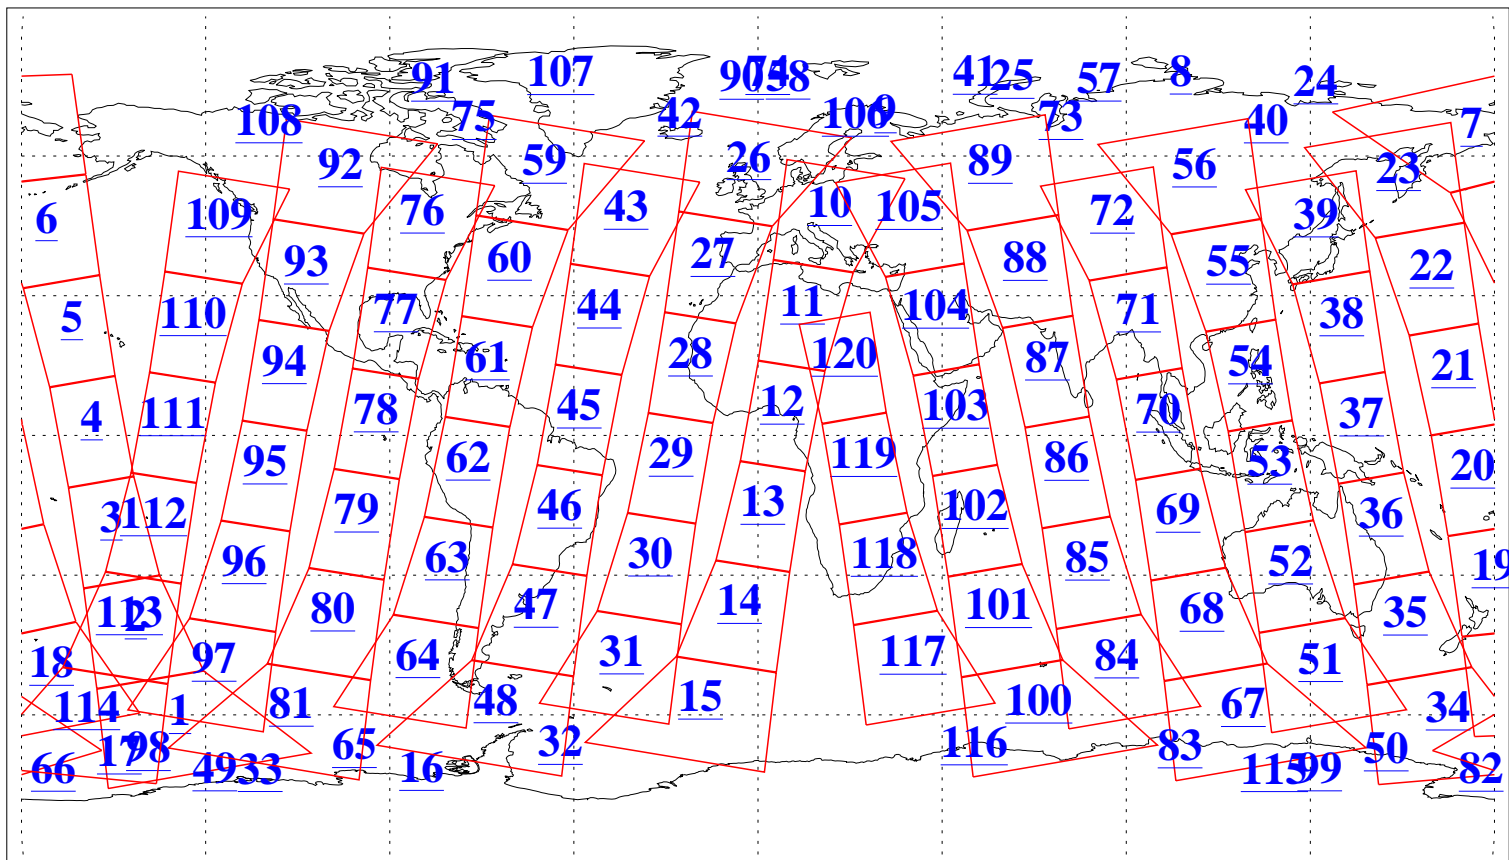

L1B Availability
AMSU Granules: 240
HSB Granules: 0
AIRS Granules: 240

25 Jul 2019
DoY 206
Aqua Day 6291
Granules: 1 to 120

Granules: 121 to 240

Legend: AMSU Available, HSB Available, AIRS Available

L1B Availability
AMSU Granules: 240
HSB Granules: 0
AIRS Granules: 240

25 Jul 2019
DoY 206
Aqua Day 6291
Ascending Granules

Descending Granules

Legend: AMSU Available, HSB Available, AIRS Available

L1B Availability
AMSU Granules: 240
HSB Granules: 0
AIRS Granules: 240

25 Jul 2019
DoY 206
Aqua Day 6291

Northern Hemisphere Granules

Southern Hemisphere Granules

Legend: AMSU Available, HSB Available, AIRS Available