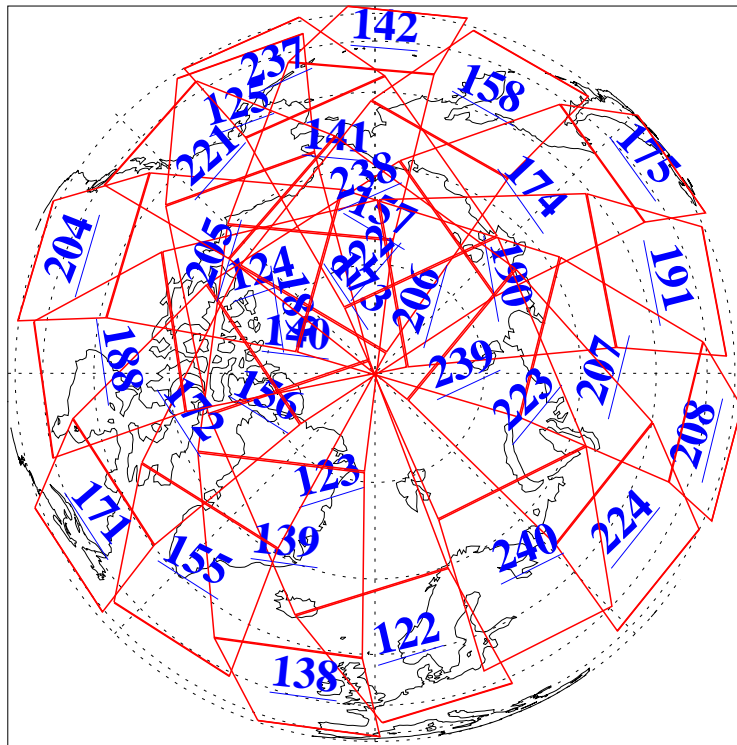

L1B Availability
AMSU Granules: 240
HSB Granules: 0
AIRS Granules: 240

25 Jul 2019
DoY 206
Aqua Day 6291
Granules: 1 to 120

Granules: 121 to 240

Legend: AMSU Available, HSB Available, AIRS Available

L1B Availability
AMSU Granules: 240
HSB Granules: 0
AIRS Granules: 240

25 Jul 2019
DoY 206
Aqua Day 6291
Ascending Granules

Descending Granules

Legend: AMSU Available, HSB Available, AIRS Available

L1B Availability
AMSU Granules: 240
HSB Granules: 0
AIRS Granules: 240

25 Jul 2019
DoY 206
Aqua Day 6291

Northern Hemisphere Granules

Southern Hemisphere Granules

Legend: AMSU Available, HSB Available, AIRS Available