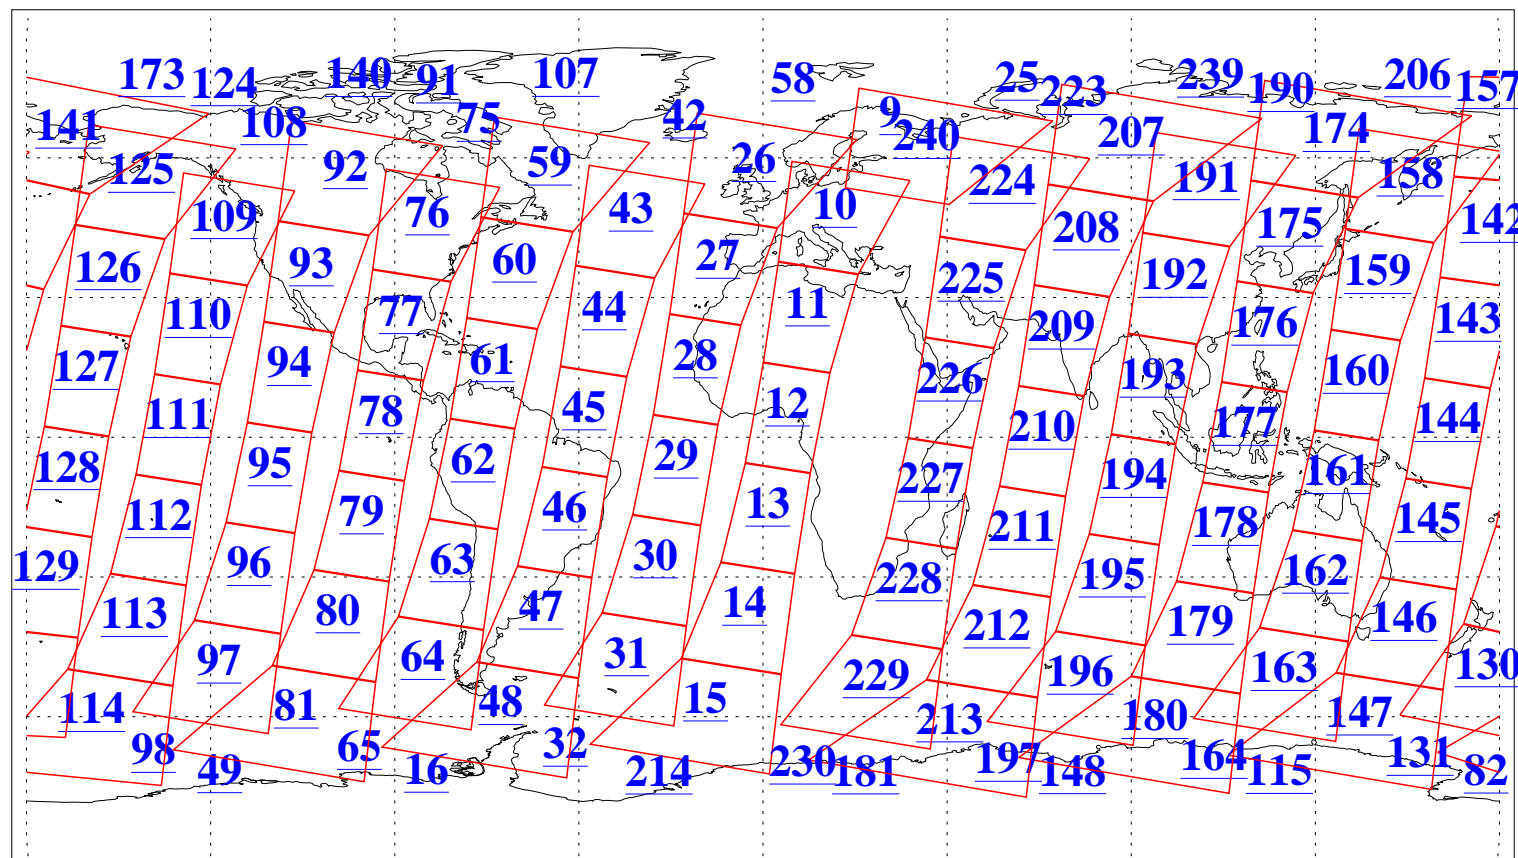

L1B Availability
AMSU Granules: 240
HSB Granules: 0
AIRS Granules: 240

25 Jul 2019
DoY 206
Aqua Day 6291
Granules: 1 to 120

Granules: 121 to 240

Legend: AMSU Available, HSB Available, AIRS Available

L1B Availability
AMSU Granules: 240
HSB Granules: 0
AIRS Granules: 240

25 Jul 2019
DoY 206
Aqua Day 6291
Ascending Granules

Descending Granules

Legend: AMSU Available, HSB Available, AIRS Available

L1B Availability
AMSU Granules: 240
HSB Granules: 0
AIRS Granules: 240

25 Jul 2019
DoY 206
Aqua Day 6291

Northern Hemisphere Granules

Southern Hemisphere Granules

Legend: AMSU Available, HSB Available, AIRS Available