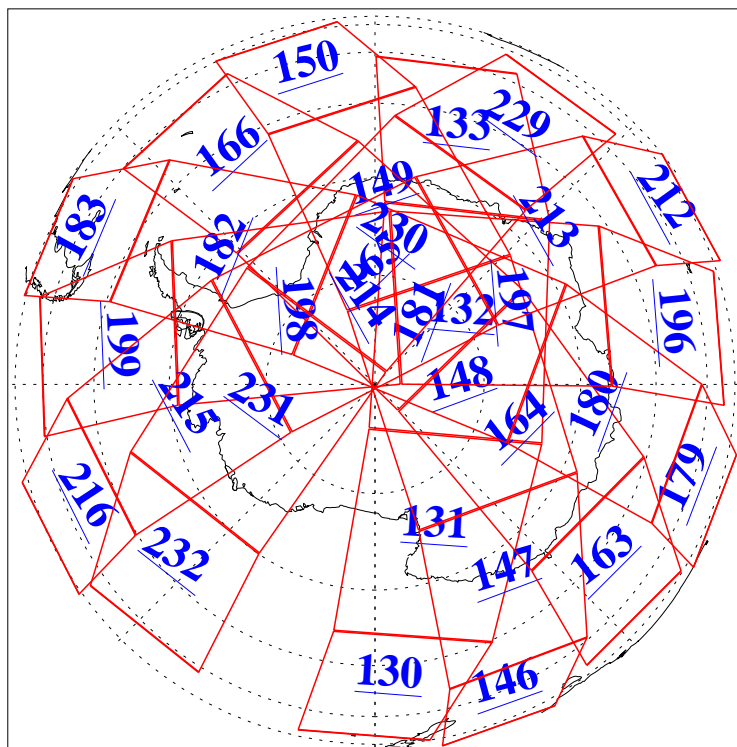

25 Jul 2019
DoY 206
Aqua Day 6291
Ascending Granules

Descending Granules

Legend: AMSU Available, HSB Available, AIRS Available

L1B Availability
AMSU Granules: 240
HSB Granules: 0
AIRS Granules: 240

25 Jul 2019
DoY 206
Aqua Day 6291

Northern Hemisphere Granules

Southern Hemisphere Granules

Legend: AMSU Available, HSB Available, AIRS Available