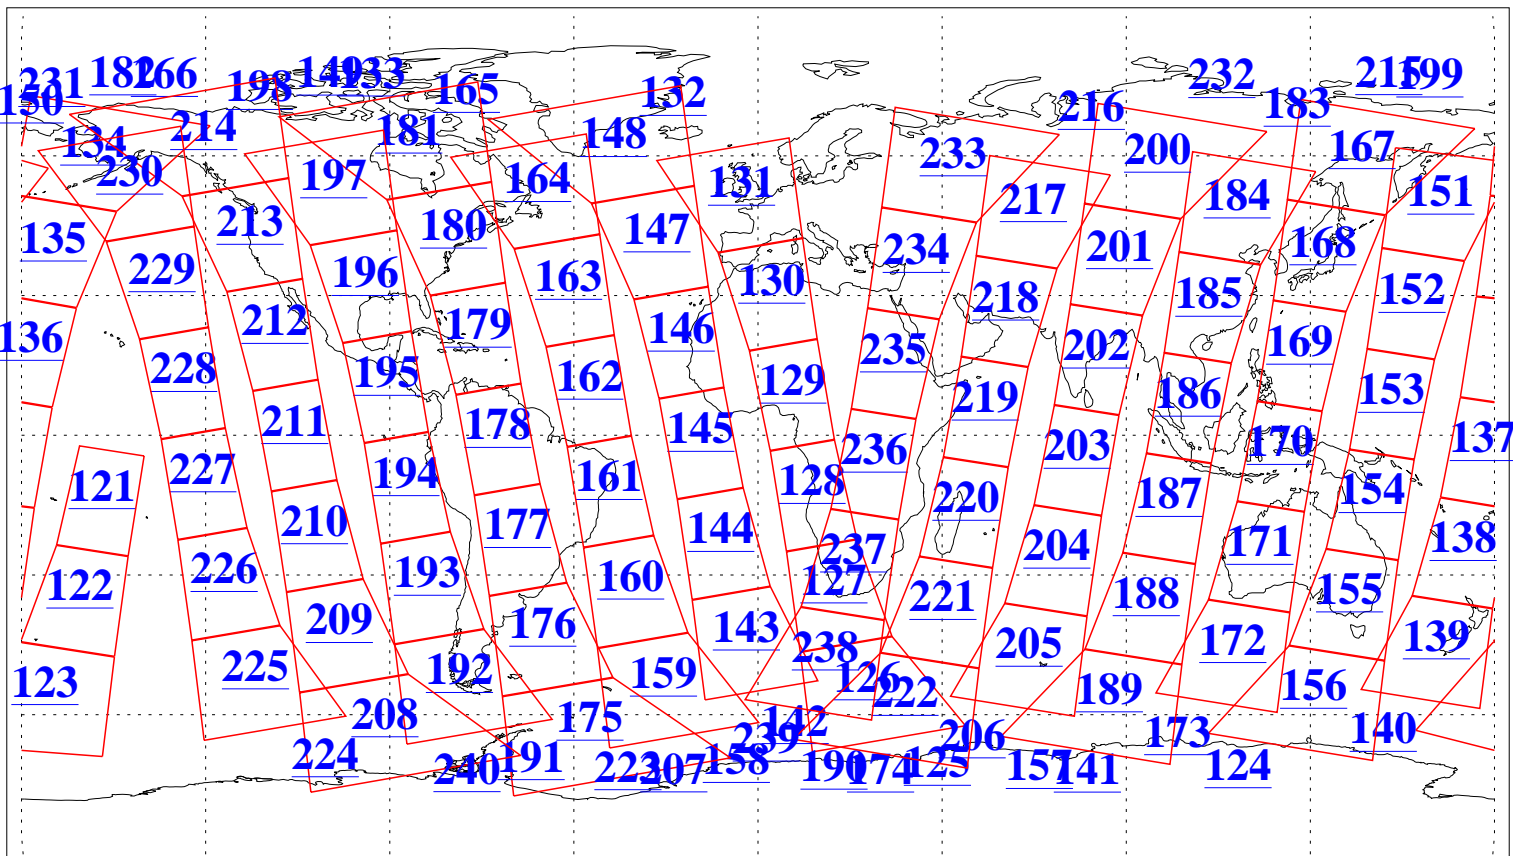

L1B Availability
AMSU Granules: 240
HSB Granules: 0
AIRS Granules: 240

24 Jul 2019
DoY 205
Aqua Day 6290
Granules: 1 to 120

Granules: 121 to 240

Legend: AMSU Available, HSB Available, AIRS Available

L1B Availability
AMSU Granules: 240
HSB Granules: 0
AIRS Granules: 240

24 Jul 2019
DoY 205
Aqua Day 6290

Ascending Granules

Descending Granules

Legend: AMSU Available, HSB Available, AIRS Available

L1B Availability
 AMSU Granules: 240
 HSB Granules: 0
 AIRS Granules: 240

24 Jul 2019
 DoY 205
 Aqua Day 6290

Northern Hemisphere Granules

Southern Hemisphere Granules

Legend: AMSU Available, HSB Available, AIRS Available