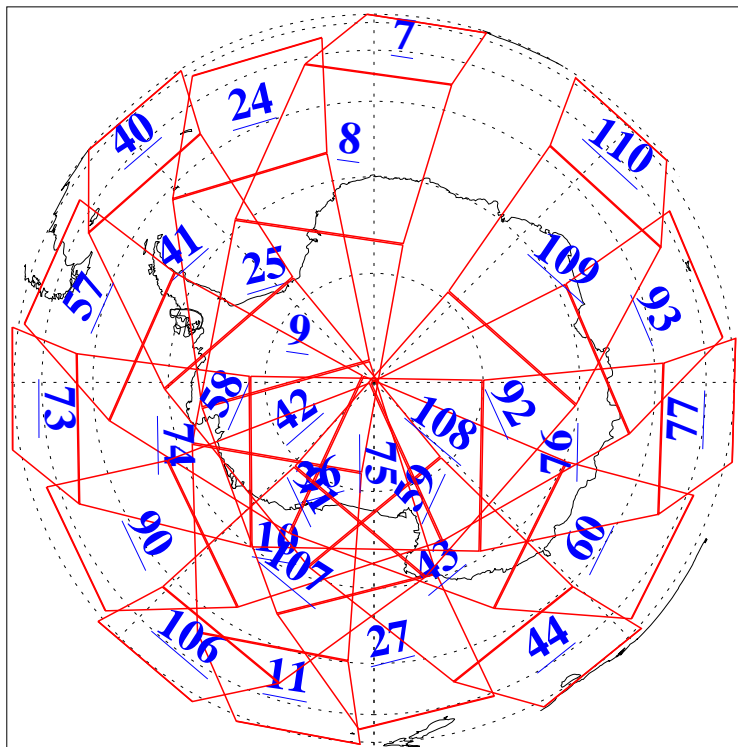

L1B Availability
AMSU Granules: 240
HSB Granules: 0
AIRS Granules: 240

24 Jul 2019
DoY 205
Aqua Day 6290
Granules: 1 to 120

Granules: 121 to 240

Legend: AMSU Available, HSB Available, AIRS Available

L1B Availability
AMSU Granules: 240
HSB Granules: 0
AIRS Granules: 240

24 Jul 2019
DoY 205
Aqua Day 6290

Ascending Granules

Descending Granules

Legend: AMSU Available, HSB Available, AIRS Available

L1B Availability
 AMSU Granules: 240
 HSB Granules: 0
 AIRS Granules: 240

24 Jul 2019
 DoY 205
 Aqua Day 6290

Northern Hemisphere Granules

Southern Hemisphere Granules

Legend: AMSU Available, HSB Available, AIRS Available