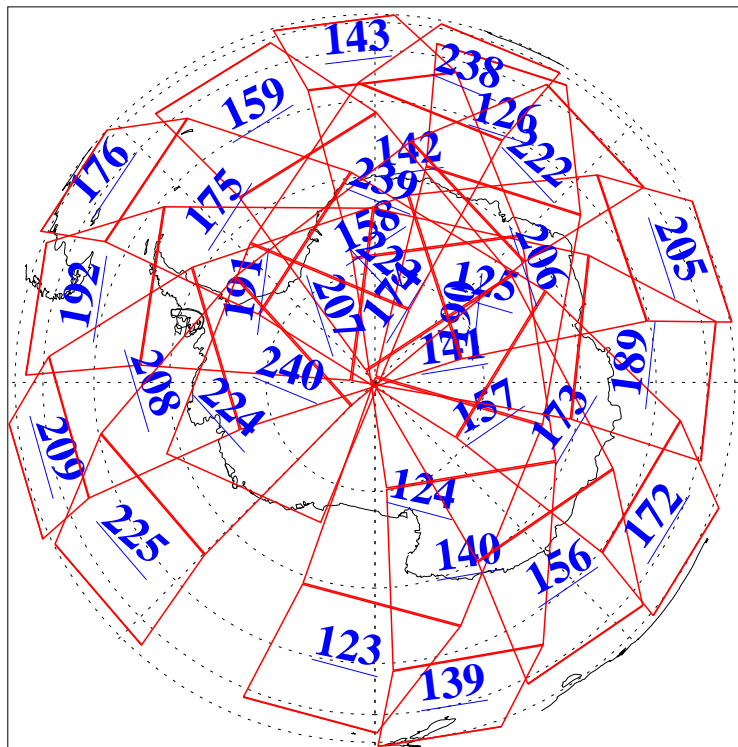

L1B Availability
AMSU Granules: 240
HSB Granules: 0
AIRS Granules: 240

24 Jul 2019
DoY 205
Aqua Day 6290
Granules: 1 to 120

Granules: 121 to 240

Legend: AMSU Available, HSB Available, AIRS Available

L1B Availability
AMSU Granules: 240
HSB Granules: 0
AIRS Granules: 240

24 Jul 2019
DoY 205
Aqua Day 6290

Ascending Granules

Descending Granules

Legend: AMSU Available, HSB Available, AIRS Available

L1B Availability
 AMSU Granules: 240
 HSB Granules: 0
 AIRS Granules: 240

24 Jul 2019
 DoY 205
 Aqua Day 6290

Northern Hemisphere Granules

Southern Hemisphere Granules

Legend: AMSU Available, HSB Available, AIRS Available