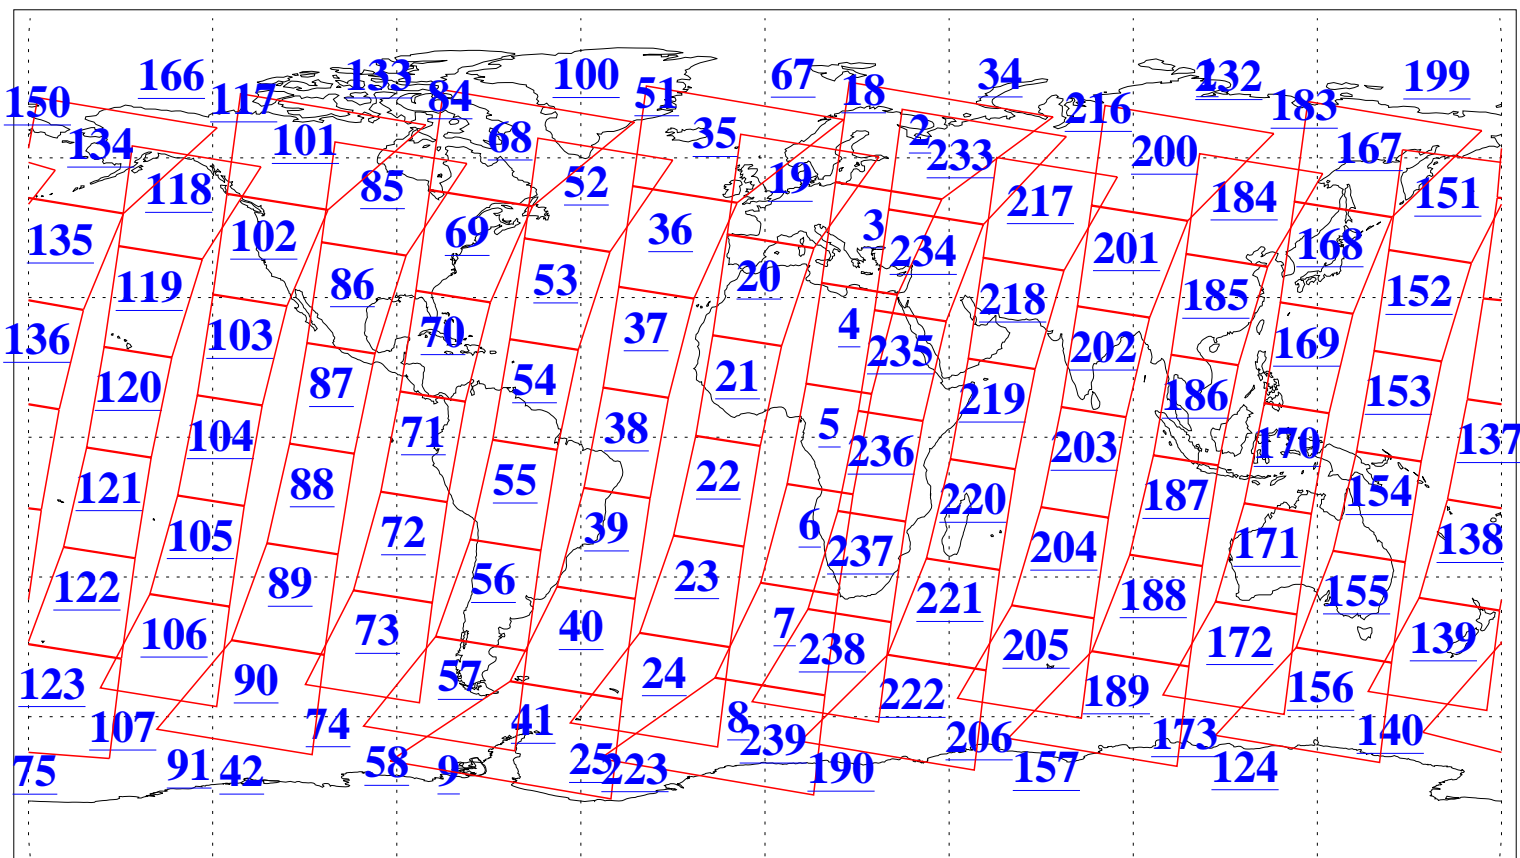

L1B Availability
AMSU Granules: 240
HSB Granules: 0
AIRS Granules: 240

24 Jul 2019
DoY 205
Aqua Day 6290
Granules: 1 to 120

Granules: 121 to 240

Legend: AMSU Available, HSB Available, AIRS Available

L1B Availability
AMSU Granules: 240
HSB Granules: 0
AIRS Granules: 240

24 Jul 2019
DoY 205
Aqua Day 6290

Ascending Granules

Descending Granules

Legend: AMSU Available, HSB Available, AIRS Available

L1B Availability
 AMSU Granules: 240
 HSB Granules: 0
 AIRS Granules: 240

24 Jul 2019
 DoY 205
 Aqua Day 6290

Northern Hemisphere Granules

Southern Hemisphere Granules

Legend: AMSU Available, HSB Available, AIRS Available