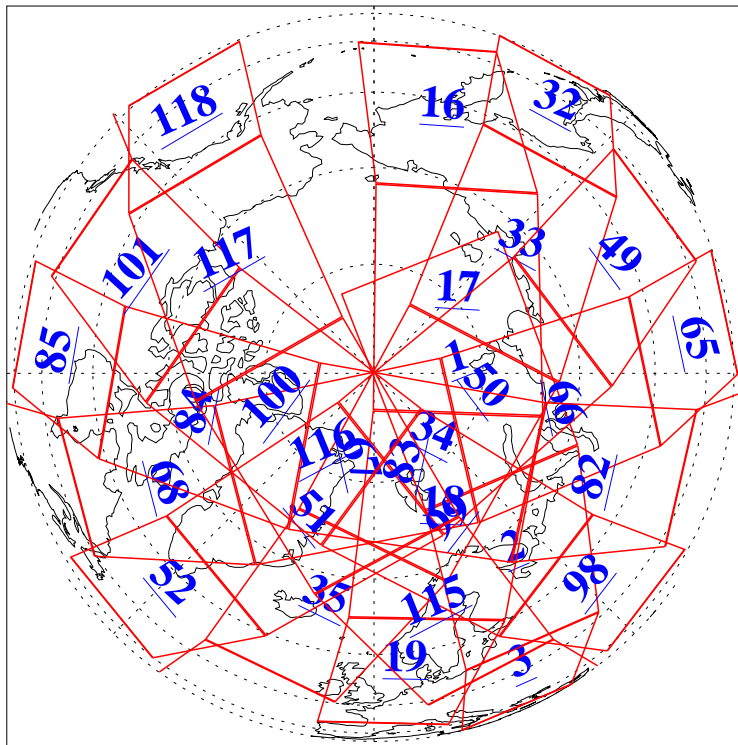

L1B Availability
AMSU Granules: 240
HSB Granules: 0
AIRS Granules: 240

24 Jul 2019
DoY 205
Aqua Day 6290
Granules: 1 to 120

Granules: 121 to 240

Legend: AMSU Available, HSB Available, AIRS Available

L1B Availability
AMSU Granules: 240
HSB Granules: 0
AIRS Granules: 240

24 Jul 2019
DoY 205
Aqua Day 6290

Ascending Granules

Descending Granules

Legend: AMSU Available, HSB Available, AIRS Available

L1B Availability
 AMSU Granules: 240
 HSB Granules: 0
 AIRS Granules: 240

24 Jul 2019
 DoY 205
 Aqua Day 6290

Northern Hemisphere Granules

Southern Hemisphere Granules

Legend: AMSU Available, HSB Available, AIRS Available