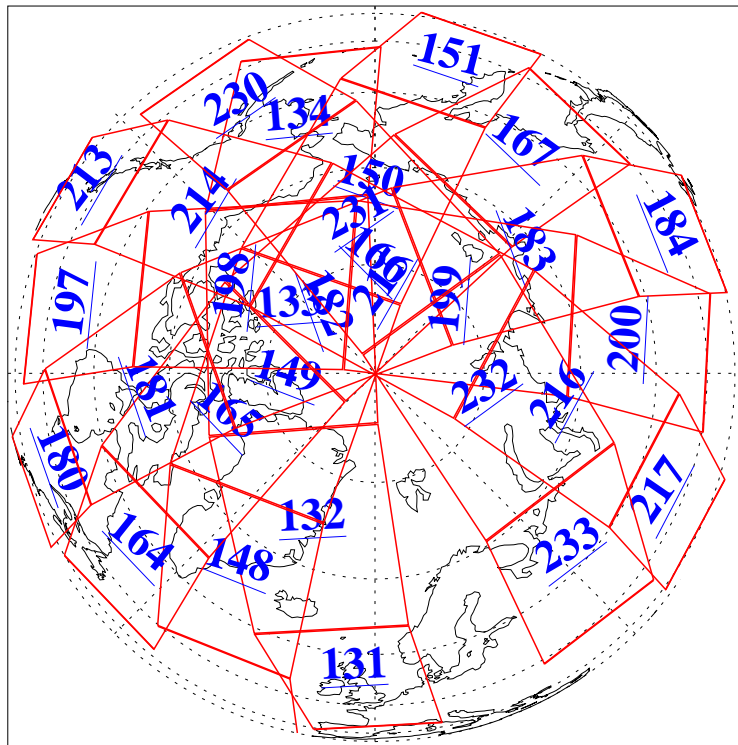

24 Jul 2019
DoY 205
Aqua Day 6290

Ascending Granules

Descending Granules

Legend: AMSU Available, HSB Available, AIRS Available

L1B Availability
 AMSU Granules: 240
 HSB Granules: 0
 AIRS Granules: 240

24 Jul 2019
 DoY 205
 Aqua Day 6290

Northern Hemisphere Granules

Southern Hemisphere Granules

Legend: AMSU Available, HSB Available, AIRS Available