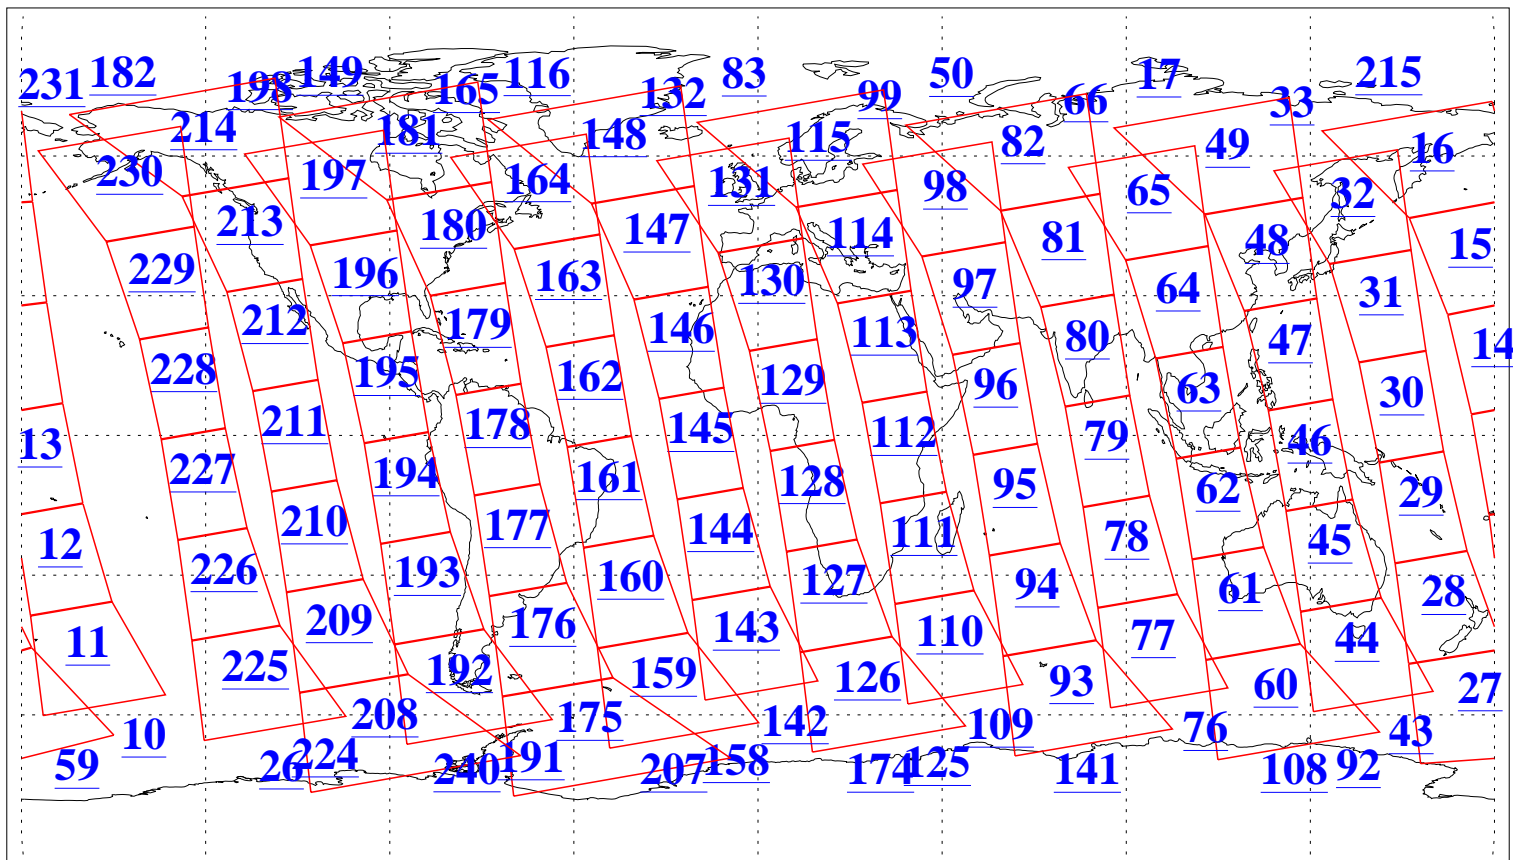

L1B Availability
AMSU Granules: 240
HSB Granules: 0
AIRS Granules: 240

24 Jul 2019
DoY 205
Aqua Day 6290
Granules: 1 to 120

Granules: 121 to 240

Legend: AMSU Available, HSB Available, AIRS Available

L1B Availability
AMSU Granules: 240
HSB Granules: 0
AIRS Granules: 240

24 Jul 2019
DoY 205
Aqua Day 6290

Ascending Granules

Descending Granules

Legend: AMSU Available, HSB Available, AIRS Available

L1B Availability
 AMSU Granules: 240
 HSB Granules: 0
 AIRS Granules: 240

24 Jul 2019
 DoY 205
 Aqua Day 6290

Northern Hemisphere Granules

Southern Hemisphere Granules

Legend: AMSU Available, HSB Available, AIRS Available