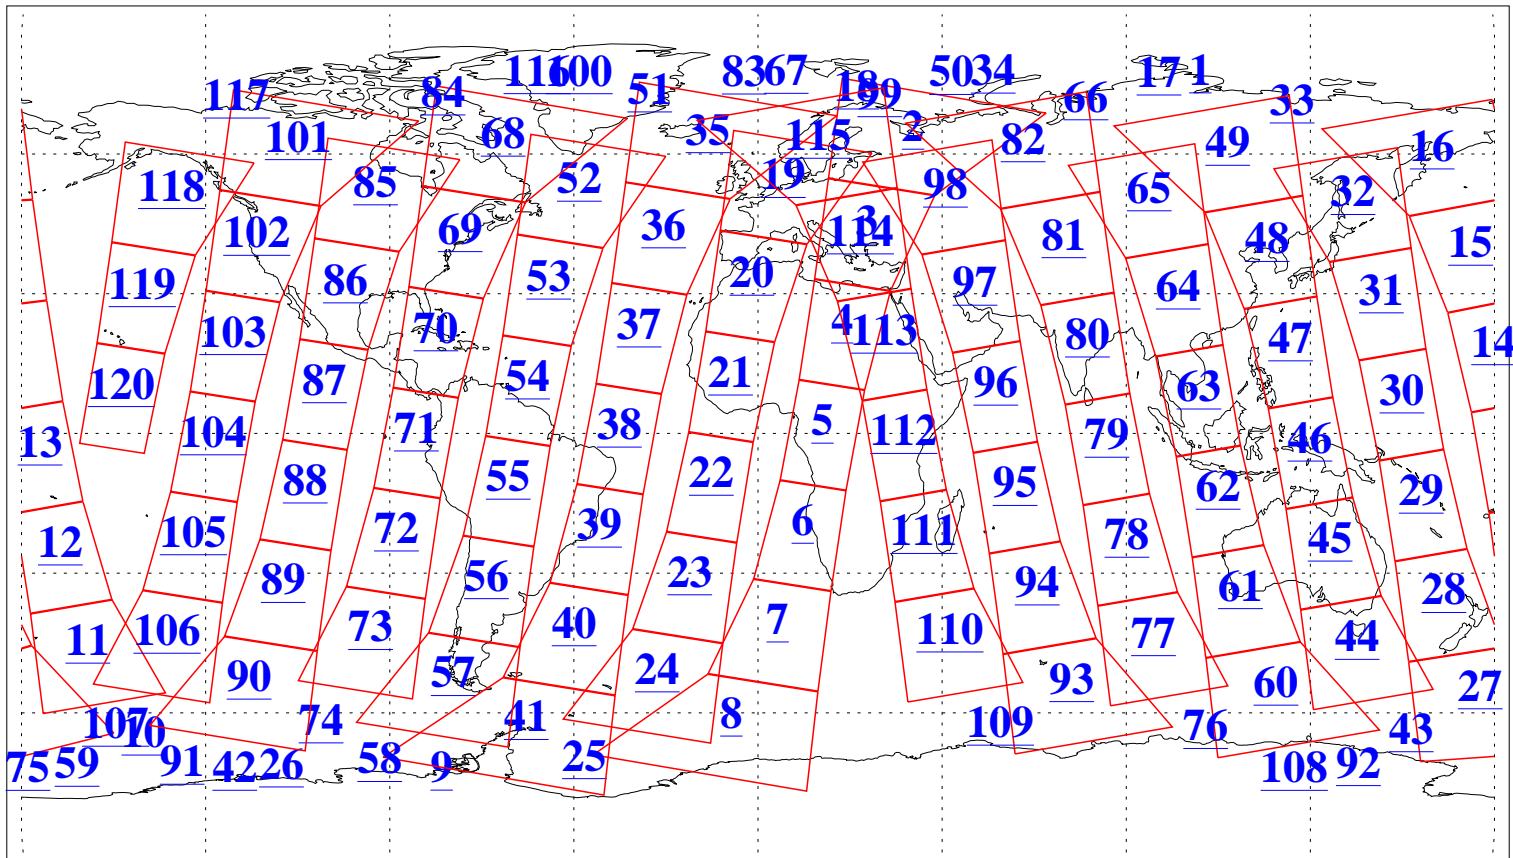

L1B Availability
AMSU Granules: 240
HSB Granules: 0
AIRS Granules: 240

24 Jul 2019
DoY 205
Aqua Day 6290
Granules: 1 to 120

Granules: 121 to 240

Legend: AMSU Available, HSB Available, AIRS Available

L1B Availability
AMSU Granules: 240
HSB Granules: 0
AIRS Granules: 240

24 Jul 2019
DoY 205
Aqua Day 6290

Ascending Granules

Descending Granules

Legend: AMSU Available, HSB Available, AIRS Available

L1B Availability
 AMSU Granules: 240
 HSB Granules: 0
 AIRS Granules: 240

24 Jul 2019
 DoY 205
 Aqua Day 6290

Northern Hemisphere Granules

Southern Hemisphere Granules

Legend: AMSU Available, HSB Available, AIRS Available