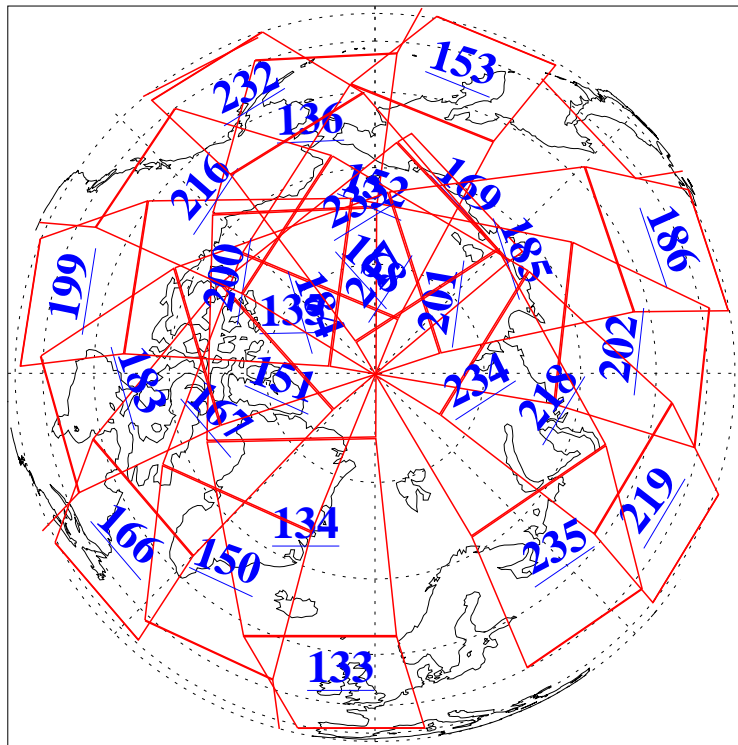

22 Jul 2019
DoY 203
Aqua Day 6288
Ascending Granules

Descending Granules

Legend: AMSU Available, HSB Available, AIRS Available

L1B Availability
 AMSU Granules: 240
 HSB Granules: 0
 AIRS Granules: 239

22 Jul 2019
 DoY 203
 Aqua Day 6288

Northern Hemisphere Granules

Southern Hemisphere Granules

Legend: AMSU Available, HSB Available, AIRS Available