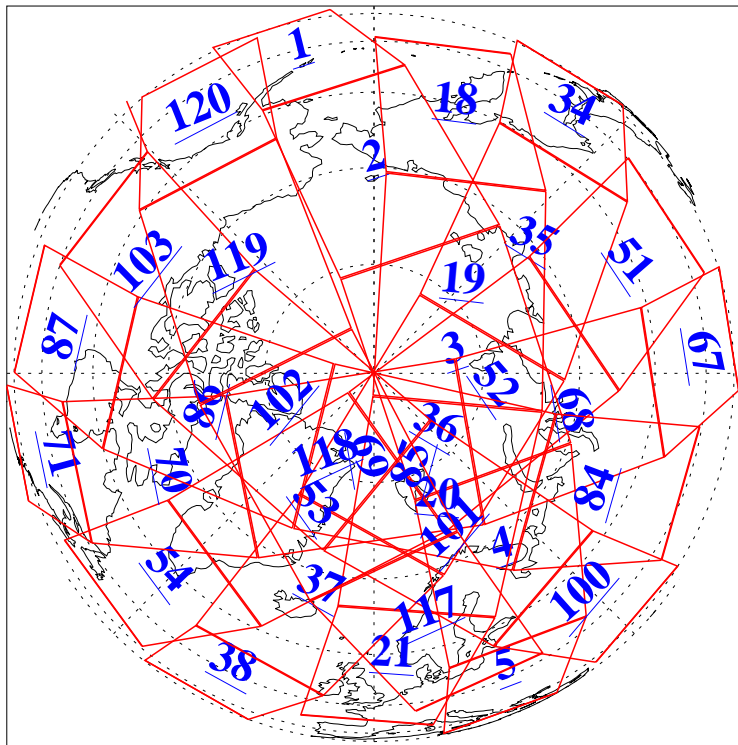

L1B Availability
AMSU Granules: 240
HSB Granules: 0
AIRS Granules: 239

22 Jul 2019
DoY 203
Aqua Day 6288
Granules: 1 to 120

Granules: 121 to 240

Legend: AMSU Available, HSB Available, AIRS Available

L1B Availability
AMSU Granules: 240
HSB Granules: 0
AIRS Granules: 239

22 Jul 2019
DoY 203
Aqua Day 6288
Ascending Granules

Descending Granules

Legend: AMSU Available, HSB Available, AIRS Available

L1B Availability
 AMSU Granules: 240
 HSB Granules: 0
 AIRS Granules: 239

22 Jul 2019
 DoY 203
 Aqua Day 6288

Northern Hemisphere Granules

Southern Hemisphere Granules

Legend: AMSU Available, HSB Available, AIRS Available