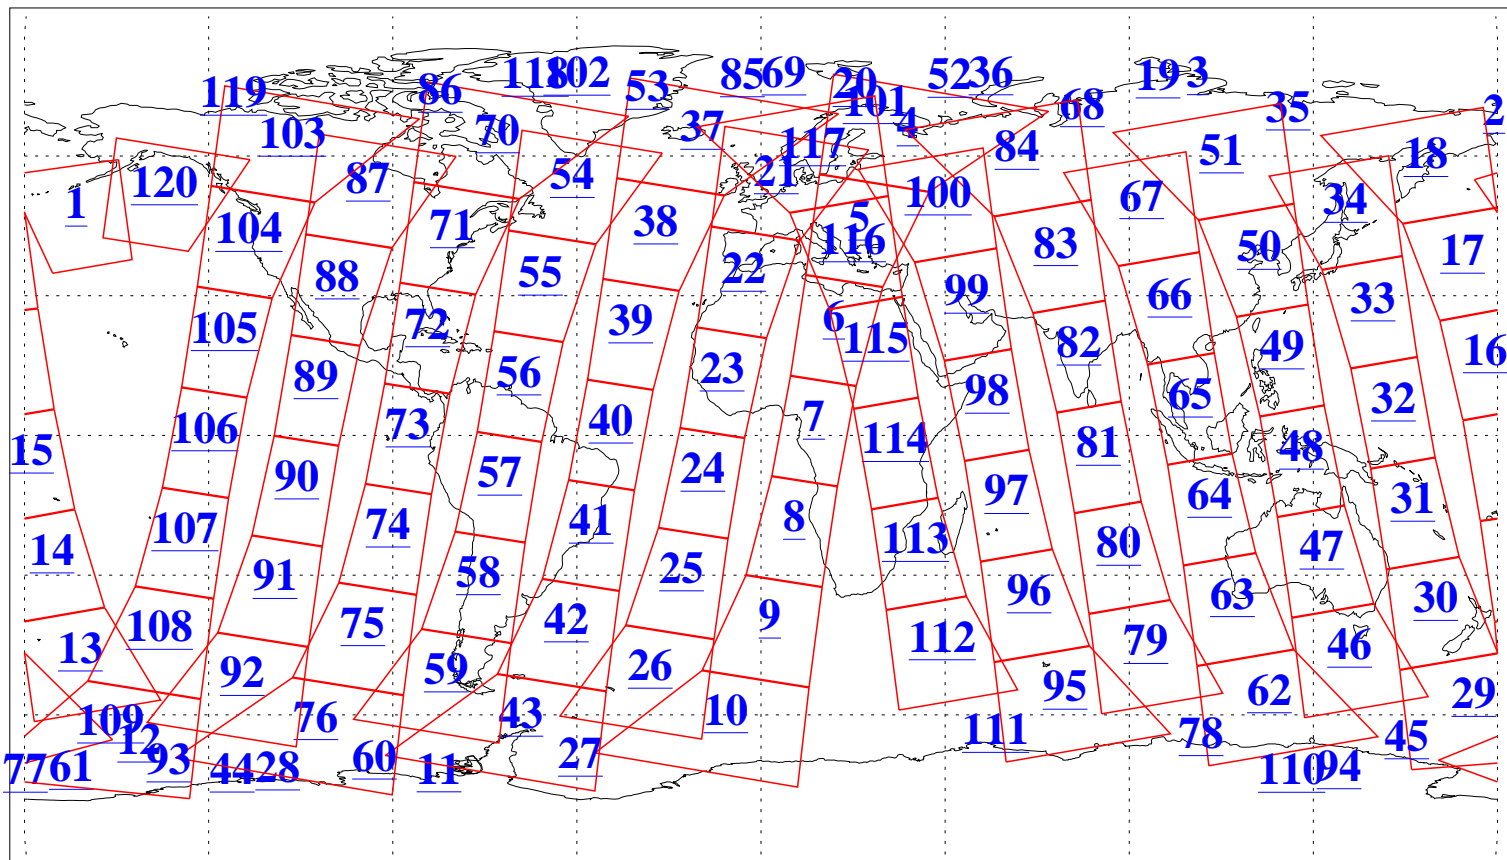

L1B Availability
AMSU Granules: 240
HSB Granules: 0
AIRS Granules: 239

22 Jul 2019
DoY 203
Aqua Day 6288
Granules: 1 to 120

Granules: 121 to 240

Legend: AMSU Available, HSB Available, AIRS Available

L1B Availability
AMSU Granules: 240
HSB Granules: 0
AIRS Granules: 239

22 Jul 2019
DoY 203
Aqua Day 6288
Ascending Granules

Descending Granules

Legend: AMSU Available, HSB Available, AIRS Available

L1B Availability
 AMSU Granules: 240
 HSB Granules: 0
 AIRS Granules: 239

22 Jul 2019
 DoY 203
 Aqua Day 6288

Northern Hemisphere Granules

Southern Hemisphere Granules

Legend: AMSU Available, HSB Available, AIRS Available