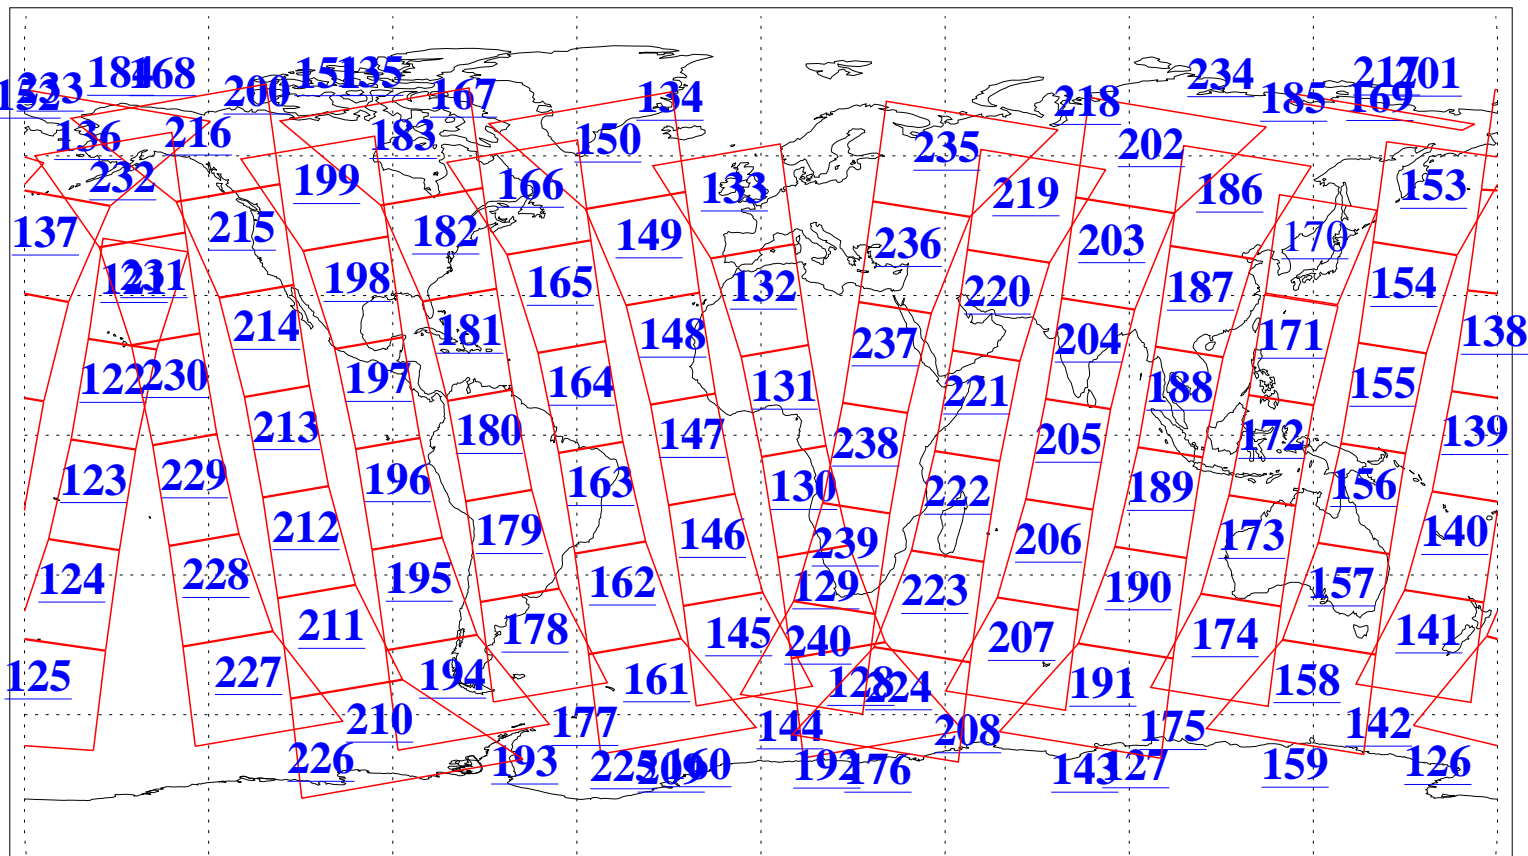

L1B Availability
AMSU Granules: 240
HSB Granules: 0
AIRS Granules: 239

22 Jul 2019
DoY 203
Aqua Day 6288
Granules: 1 to 120

Granules: 121 to 240

Legend: AMSU Available, HSB Available, AIRS Available

L1B Availability
AMSU Granules: 240
HSB Granules: 0
AIRS Granules: 239

22 Jul 2019
DoY 203
Aqua Day 6288
Ascending Granules

Descending Granules

Legend: AMSU Available, HSB Available, AIRS Available

L1B Availability
 AMSU Granules: 240
 HSB Granules: 0
 AIRS Granules: 239

22 Jul 2019
 DoY 203
 Aqua Day 6288