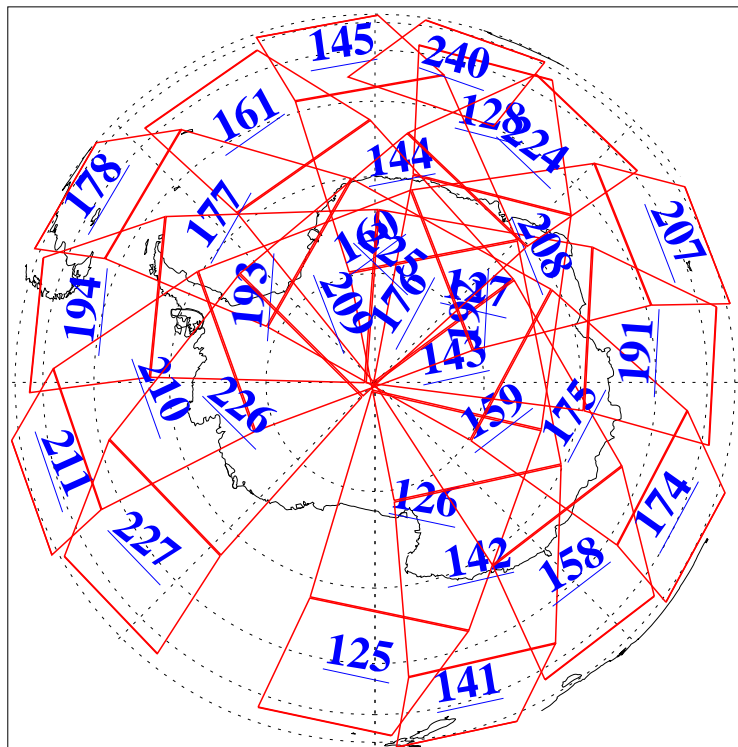

L1B Availability
AMSU Granules: 240
HSB Granules: 0
AIRS Granules: 239

22 Jul 2019
DoY 203
Aqua Day 6288
Granules: 1 to 120

Granules: 121 to 240

Legend: AMSU Available, HSB Available, AIRS Available

L1B Availability
AMSU Granules: 240
HSB Granules: 0
AIRS Granules: 239

22 Jul 2019
DoY 203
Aqua Day 6288
Ascending Granules

Descending Granules

Legend: AMSU Available, HSB Available, AIRS Available

L1B Availability
 AMSU Granules: 240
 HSB Granules: 0
 AIRS Granules: 239

22 Jul 2019
 DoY 203
 Aqua Day 6288

Northern Hemisphere Granules

Southern Hemisphere Granules

Legend: AMSU Available, HSB Available, AIRS Available