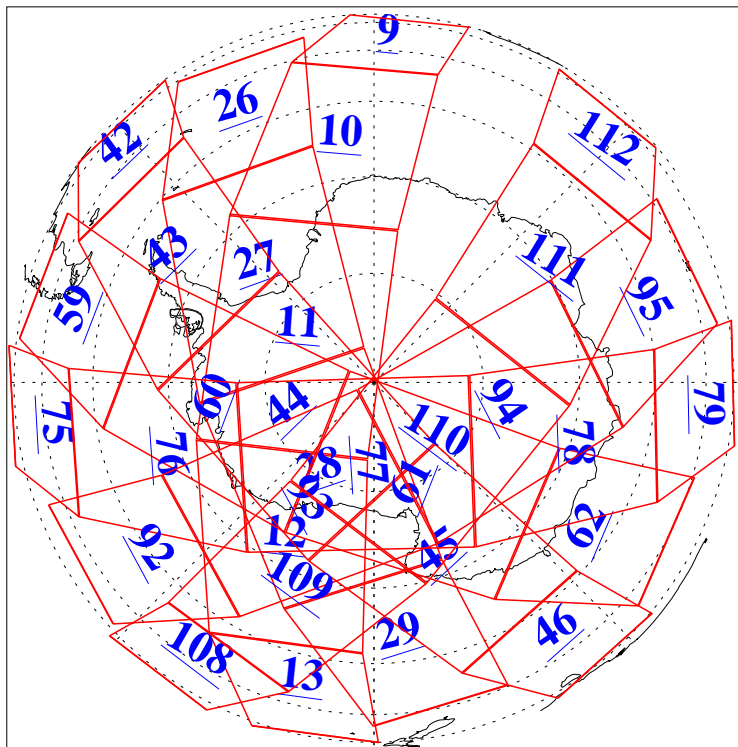

L1B Availability
AMSU Granules: 240
HSB Granules: 0
AIRS Granules: 239

22 Jul 2019
DoY 203
Aqua Day 6288
Granules: 1 to 120

Granules: 121 to 240

Legend: AMSU Available, HSB Available, AIRS Available

L1B Availability
AMSU Granules: 240
HSB Granules: 0
AIRS Granules: 239

22 Jul 2019
DoY 203
Aqua Day 6288
Ascending Granules

Descending Granules

Legend: AMSU Available, HSB Available, AIRS Available

L1B Availability
 AMSU Granules: 240
 HSB Granules: 0
 AIRS Granules: 239

22 Jul 2019
 DoY 203
 Aqua Day 6288

Northern Hemisphere Granules

Southern Hemisphere Granules

Legend: AMSU Available, HSB Available, AIRS Available