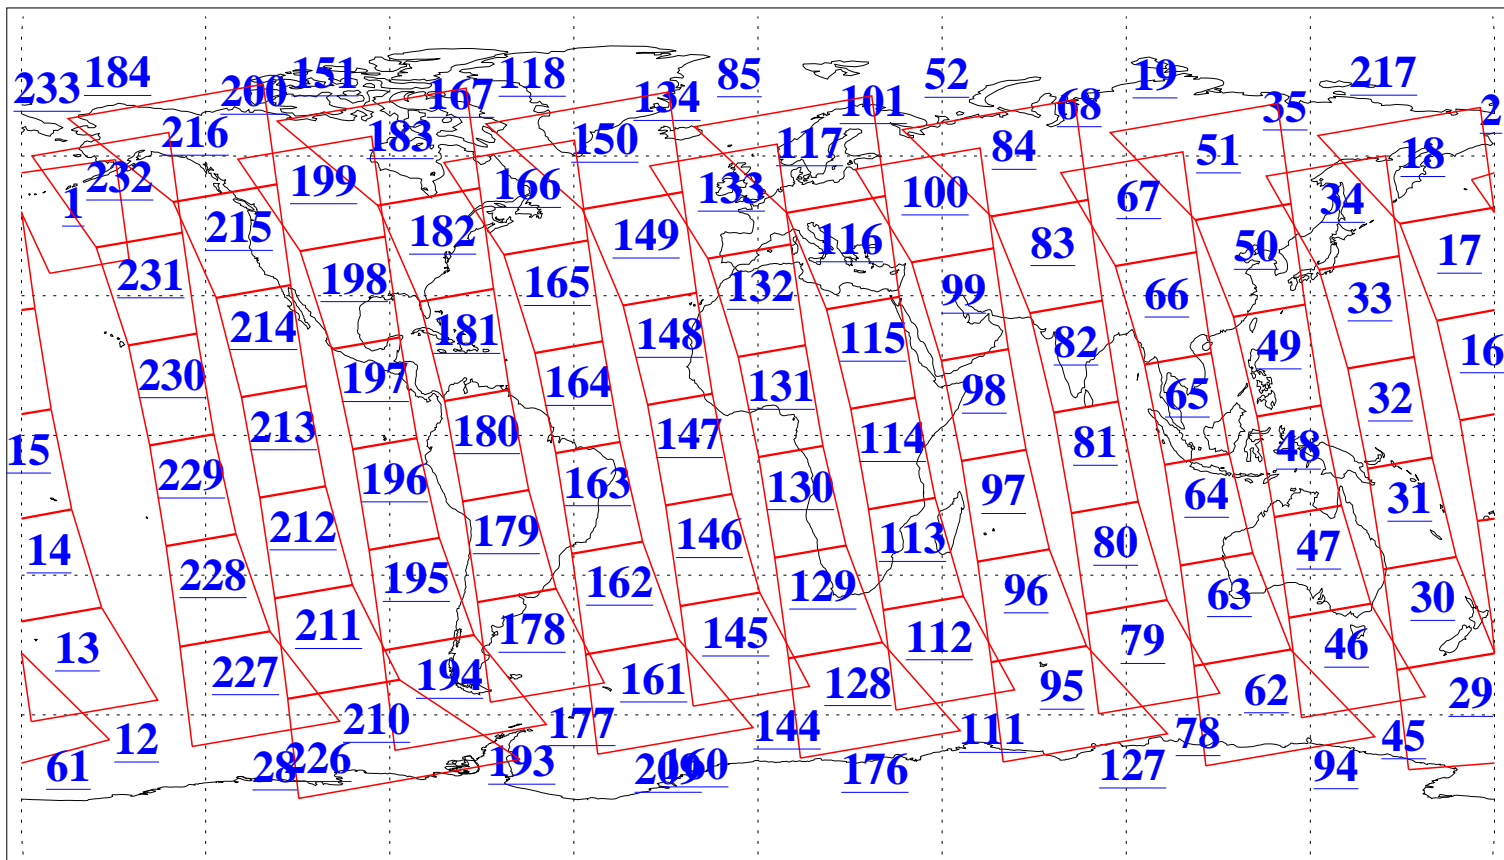

L1B Availability
AMSU Granules: 240
HSB Granules: 0
AIRS Granules: 239

22 Jul 2019
DoY 203
Aqua Day 6288
Granules: 1 to 120

Granules: 121 to 240

Legend: AMSU Available, HSB Available, AIRS Available

L1B Availability
AMSU Granules: 240
HSB Granules: 0
AIRS Granules: 239

22 Jul 2019
DoY 203
Aqua Day 6288
Ascending Granules

Descending Granules

Legend: AMSU Available, HSB Available, AIRS Available

L1B Availability
 AMSU Granules: 240
 HSB Granules: 0
 AIRS Granules: 239

22 Jul 2019
 DoY 203
 Aqua Day 6288

Northern Hemisphere Granules

Southern Hemisphere Granules

Legend: AMSU Available, HSB Available, AIRS Available