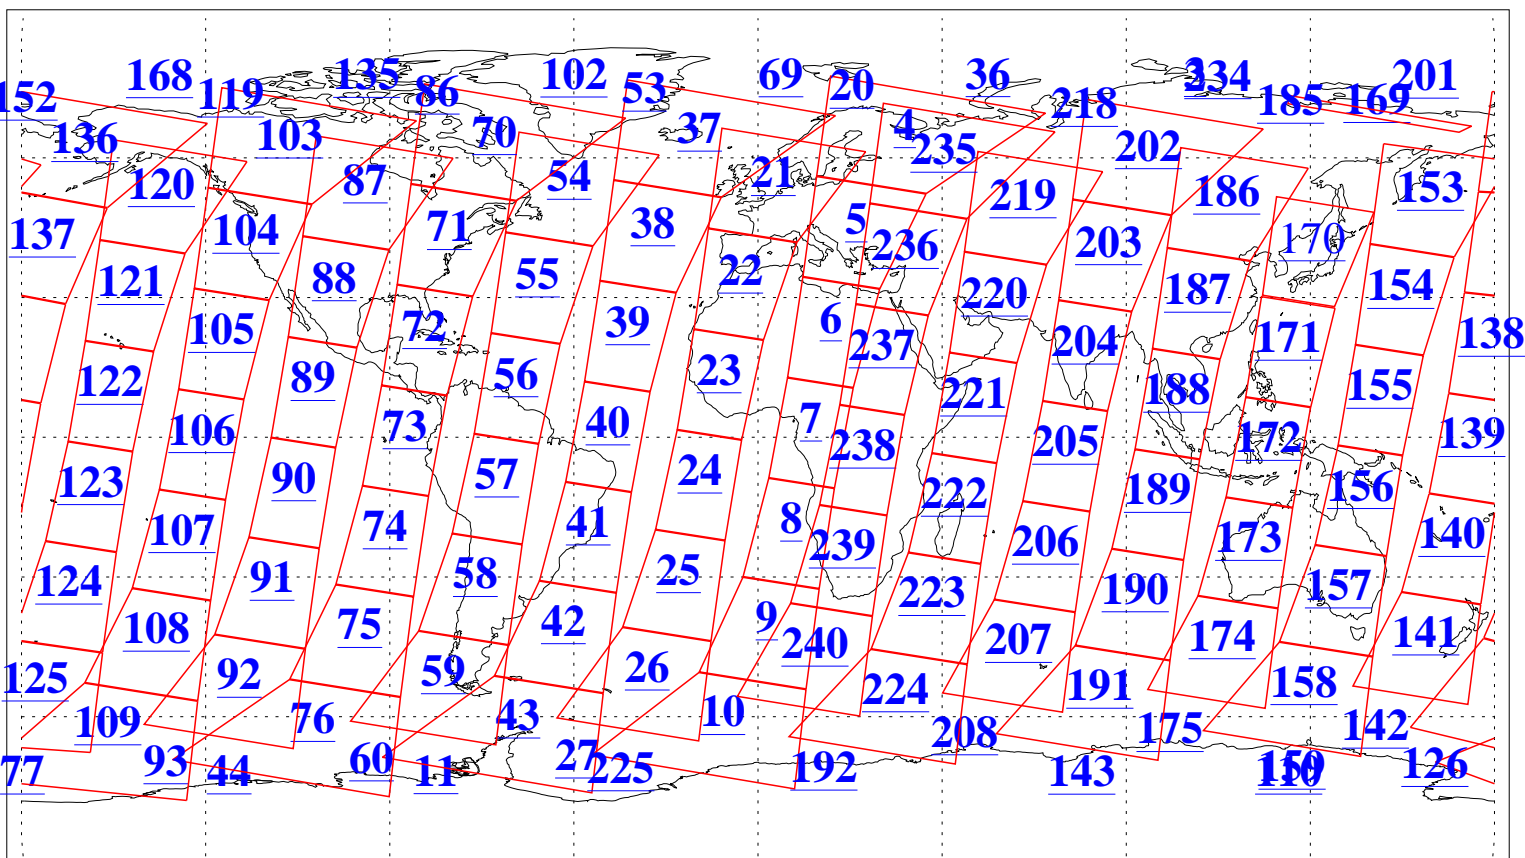

L1B Availability
AMSU Granules: 240
HSB Granules: 0
AIRS Granules: 239

22 Jul 2019
DoY 203
Aqua Day 6288
Granules: 1 to 120

Granules: 121 to 240

Legend: AMSU Available, HSB Available, AIRS Available

L1B Availability
AMSU Granules: 240
HSB Granules: 0
AIRS Granules: 239

22 Jul 2019
DoY 203
Aqua Day 6288
Ascending Granules

Descending Granules

Legend: AMSU Available, HSB Available, AIRS Available

L1B Availability
 AMSU Granules: 240
 HSB Granules: 0
 AIRS Granules: 239

22 Jul 2019
 DoY 203
 Aqua Day 6288