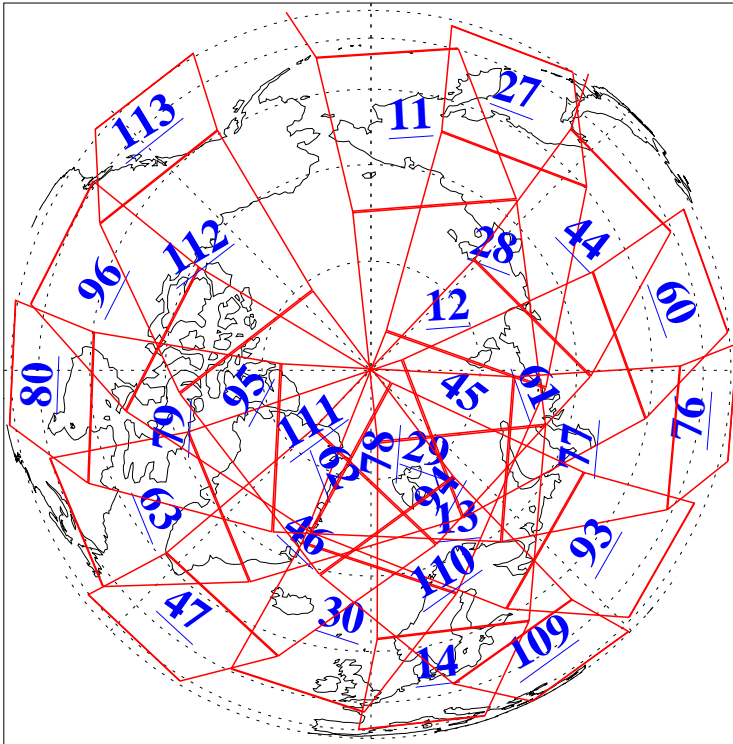

L1B Availability  
AMSU Granules: 239  
HSB Granules: 0  
AIRS Granules: 240

21 Jul 2019  
DoY 202  
Aqua Day 6287  
Granules: 1 to 120

Granules: 121 to 240

Legend: AMSU Available, HSB Available, AIRS Available

L1B Availability  
AMSU Granules: 239  
HSB Granules: 0  
AIRS Granules: 240

21 Jul 2019  
DoY 202  
Aqua Day 6287  
Ascending Granules

Descending Granules

Legend: AMSU Available, HSB Available, AIRS Available

L1B Availability  
 AMSU Granules: 239  
 HSB Granules: 0  
 AIRS Granules: 240

21 Jul 2019  
 DoY 202  
 Aqua Day 6287

Northern Hemisphere Granules

Southern Hemisphere Granules

Legend: AMSU Available, HSB Available, AIRS Available