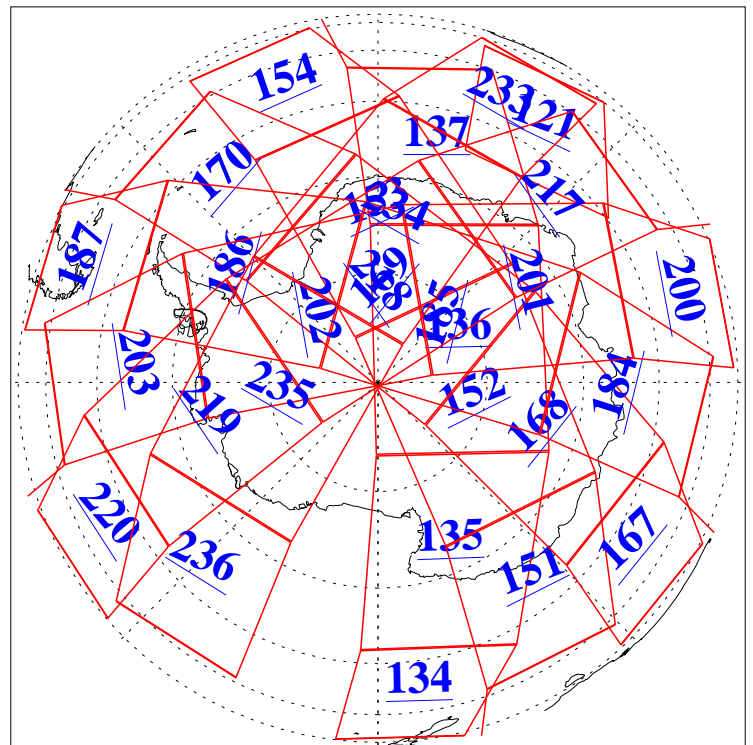

L1B Availability  
AMSU Granules: 239  
HSB Granules: 0  
AIRS Granules: 240

21 Jul 2019  
DoY 202  
Aqua Day 6287  
Granules: 1 to 120

Granules: 121 to 240

Legend: AMSU Available, HSB Available, AIRS Available

L1B Availability  
AMSU Granules: 239  
HSB Granules: 0  
AIRS Granules: 240

21 Jul 2019  
DoY 202  
Aqua Day 6287  
Ascending Granules

Descending Granules

Legend: AMSU Available, HSB Available, AIRS Available

L1B Availability  
 AMSU Granules: 239  
 HSB Granules: 0  
 AIRS Granules: 240

21 Jul 2019  
 DoY 202  
 Aqua Day 6287

Northern Hemisphere Granules

Southern Hemisphere Granules

Legend: AMSU Available, HSB Available, AIRS Available