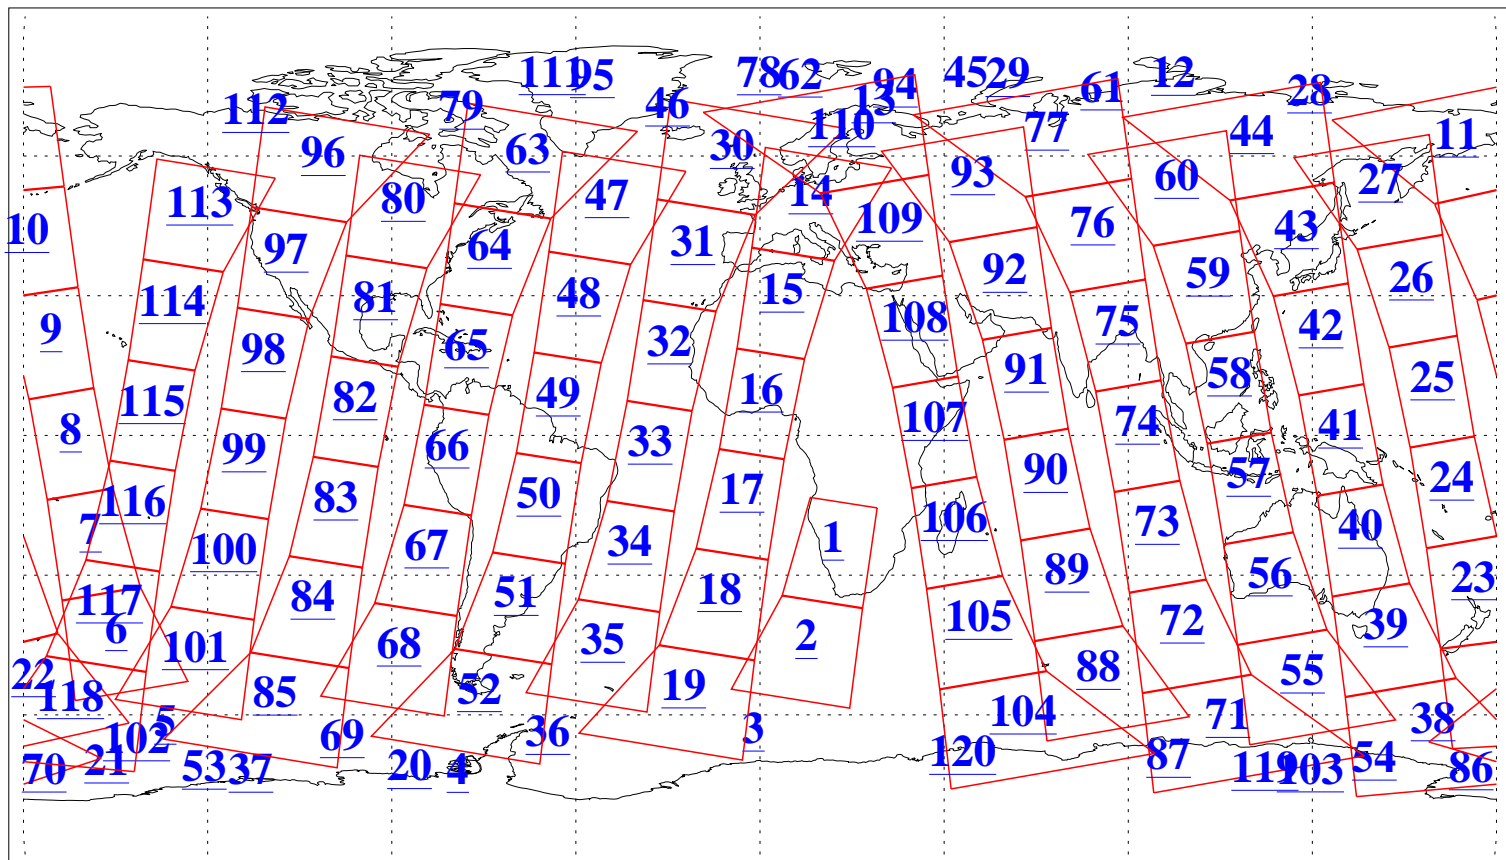

L1B Availability  
AMSU Granules: 239  
HSB Granules: 0  
AIRS Granules: 240

21 Jul 2019  
DoY 202  
Aqua Day 6287  
Granules: 1 to 120

Granules: 121 to 240

Legend: AMSU Available, HSB Available, AIRS Available

L1B Availability  
AMSU Granules: 239  
HSB Granules: 0  
AIRS Granules: 240

21 Jul 2019  
DoY 202  
Aqua Day 6287  
Ascending Granules

Descending Granules

Legend: AMSU Available, HSB Available, AIRS Available

L1B Availability  
 AMSU Granules: 239  
 HSB Granules: 0  
 AIRS Granules: 240

21 Jul 2019  
 DoY 202  
 Aqua Day 6287

Northern Hemisphere Granules

Southern Hemisphere Granules

Legend: AMSU Available, HSB Available, AIRS Available