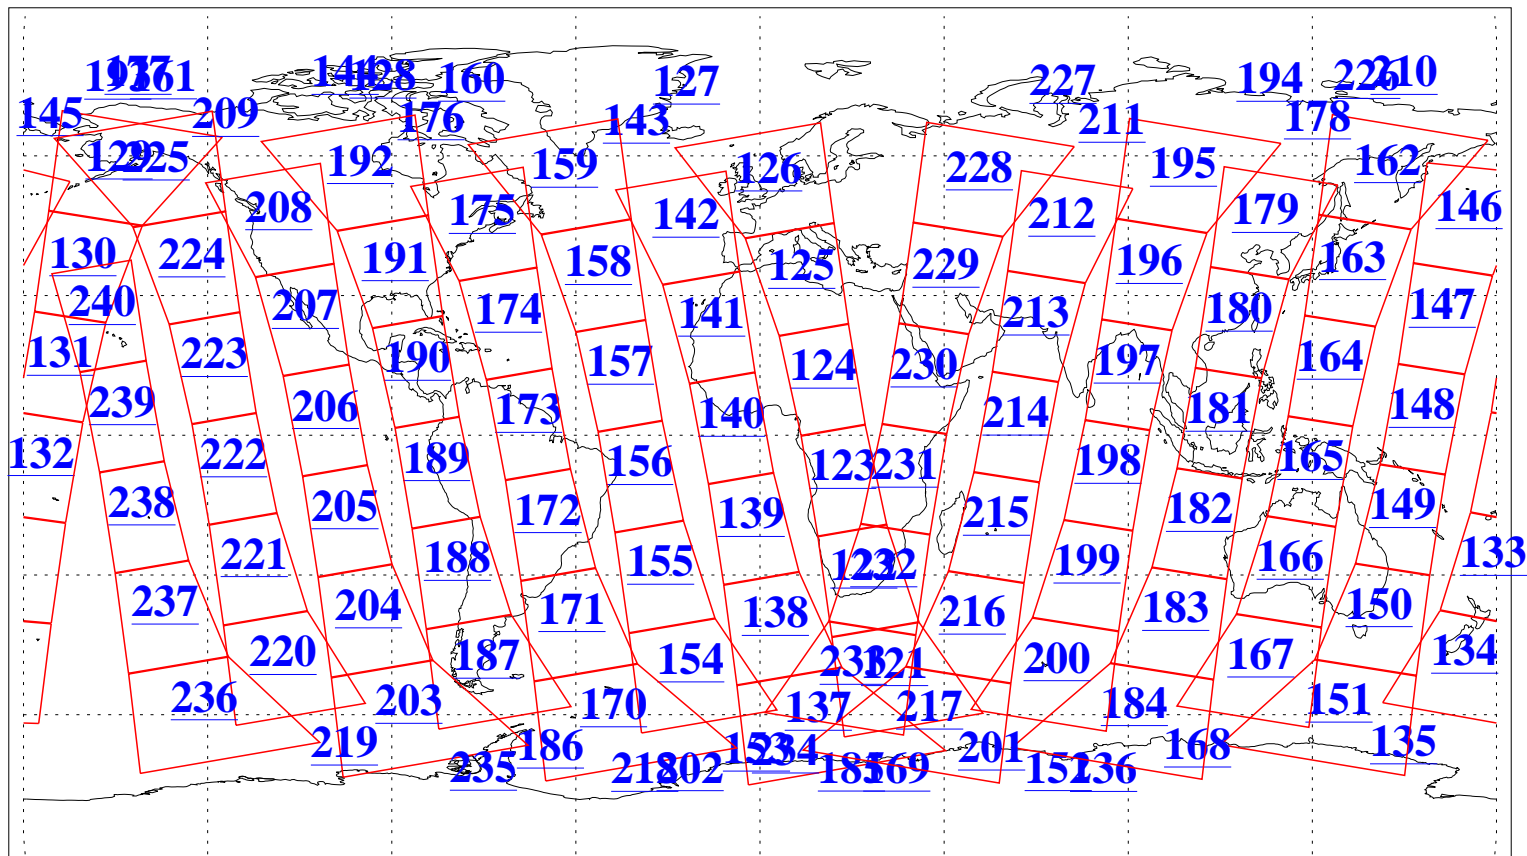

L1B Availability  
AMSU Granules: 239  
HSB Granules: 0  
AIRS Granules: 240

21 Jul 2019  
DoY 202  
Aqua Day 6287  
Granules: 1 to 120

Granules: 121 to 240

Legend: AMSU Available, HSB Available, AIRS Available

L1B Availability  
AMSU Granules: 239  
HSB Granules: 0  
AIRS Granules: 240

21 Jul 2019  
DoY 202  
Aqua Day 6287  
Ascending Granules

Descending Granules

Legend: AMSU Available, HSB Available, AIRS Available

L1B Availability  
 AMSU Granules: 239  
 HSB Granules: 0  
 AIRS Granules: 240

21 Jul 2019  
 DoY 202  
 Aqua Day 6287

Northern Hemisphere Granules

Southern Hemisphere Granules

Legend: AMSU Available, HSB Available, AIRS Available