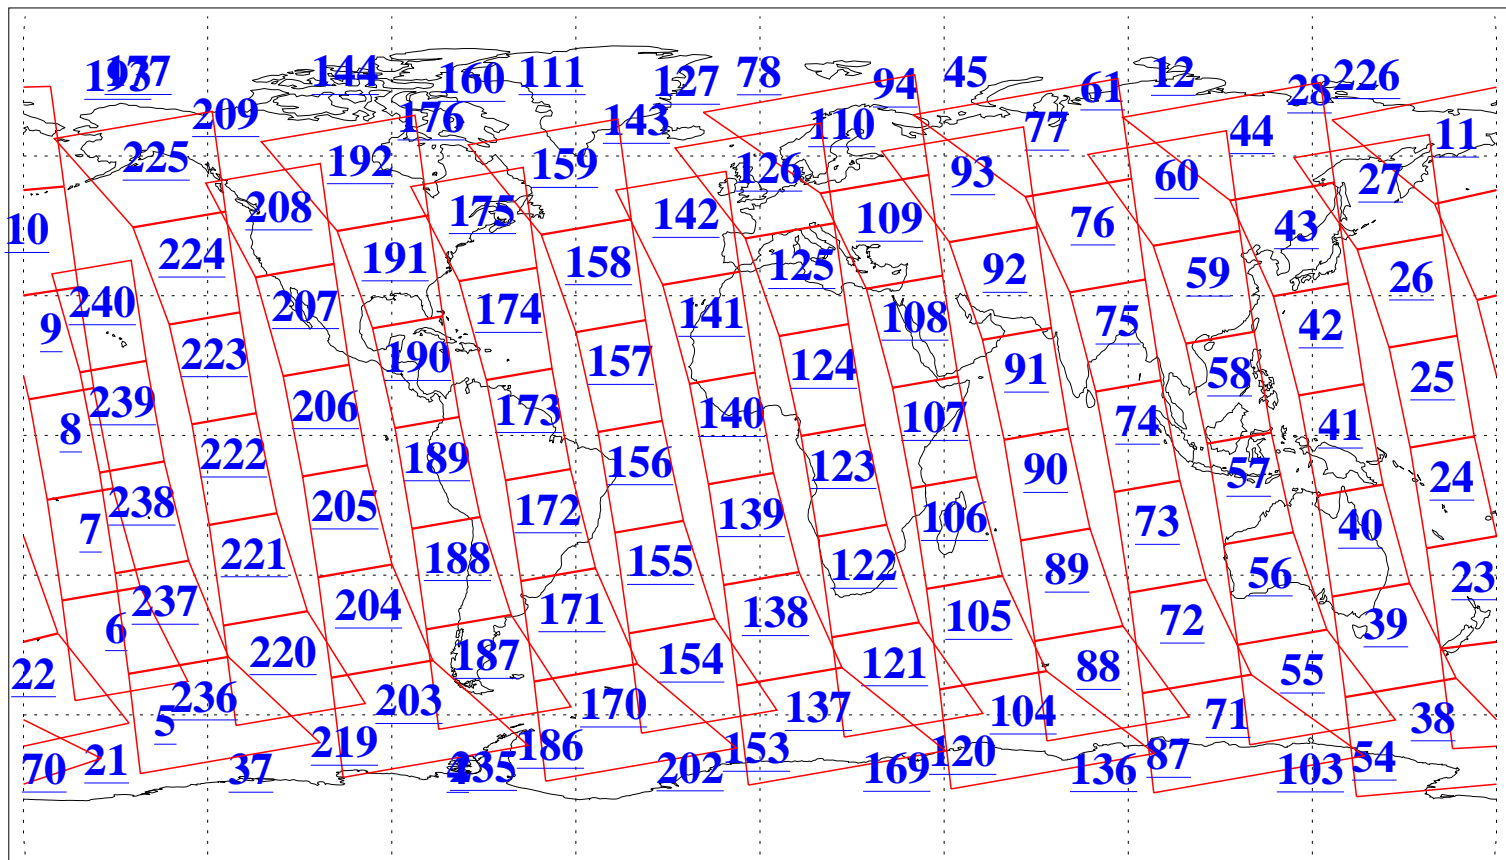

L1B Availability  
AMSU Granules: 239  
HSB Granules: 0  
AIRS Granules: 240

21 Jul 2019  
DoY 202  
Aqua Day 6287  
Granules: 1 to 120

Granules: 121 to 240

Legend: AMSU Available, HSB Available, AIRS Available

L1B Availability  
AMSU Granules: 239  
HSB Granules: 0  
AIRS Granules: 240

21 Jul 2019  
DoY 202  
Aqua Day 6287  
Ascending Granules

Descending Granules

Legend: AMSU Available, HSB Available, AIRS Available

L1B Availability  
 AMSU Granules: 239  
 HSB Granules: 0  
 AIRS Granules: 240

21 Jul 2019  
 DoY 202  
 Aqua Day 6287

Northern Hemisphere Granules

Southern Hemisphere Granules

Legend: AMSU Available, HSB Available, AIRS Available