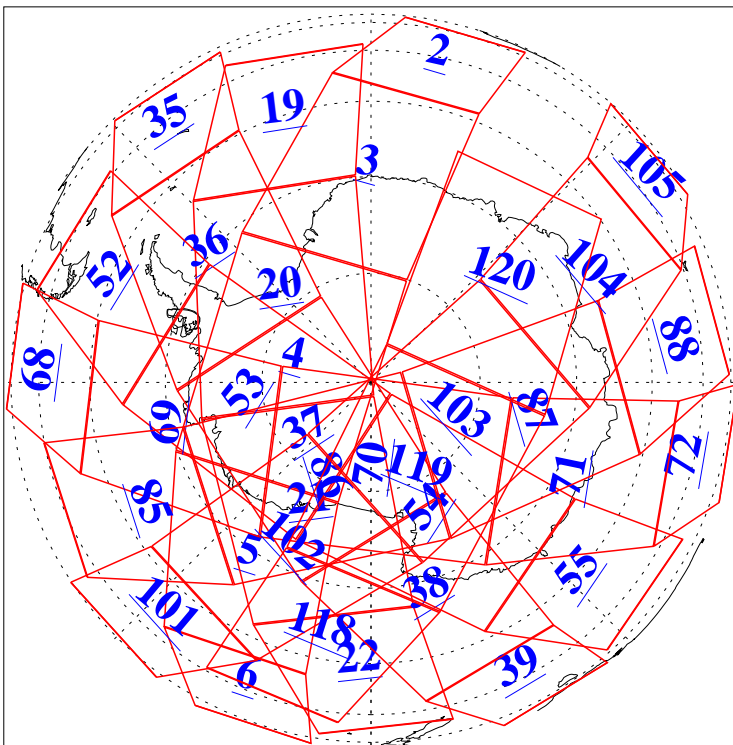

L1B Availability  
AMSU Granules: 239  
HSB Granules: 0  
AIRS Granules: 240

21 Jul 2019  
DoY 202  
Aqua Day 6287  
Granules: 1 to 120

Granules: 121 to 240

Legend: AMSU Available, HSB Available, AIRS Available

L1B Availability  
AMSU Granules: 239  
HSB Granules: 0  
AIRS Granules: 240

21 Jul 2019  
DoY 202  
Aqua Day 6287  
Ascending Granules

Descending Granules

Legend: AMSU Available, HSB Available, AIRS Available

L1B Availability  
 AMSU Granules: 239  
 HSB Granules: 0  
 AIRS Granules: 240

21 Jul 2019  
 DoY 202  
 Aqua Day 6287

Northern Hemisphere Granules

Southern Hemisphere Granules

Legend: AMSU Available, HSB Available, AIRS Available