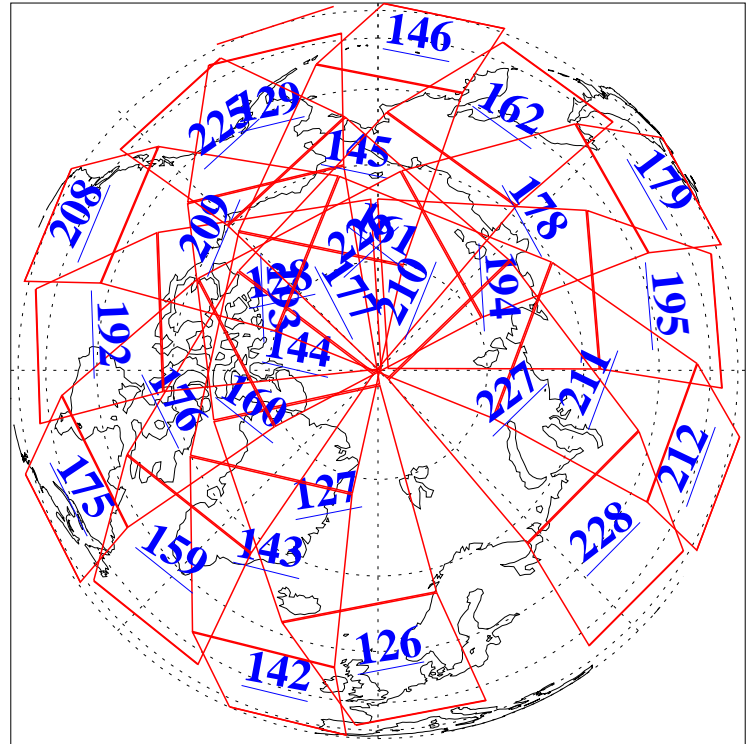

L1B Availability  
AMSU Granules: 239  
HSB Granules: 0  
AIRS Granules: 240

21 Jul 2019  
DoY 202  
Aqua Day 6287  
Ascending Granules

Descending Granules

Legend: AMSU Available, HSB Available, AIRS Available

L1B Availability  
 AMSU Granules: 239  
 HSB Granules: 0  
 AIRS Granules: 240

21 Jul 2019  
 DoY 202  
 Aqua Day 6287

Northern Hemisphere Granules

Southern Hemisphere Granules

Legend: AMSU Available, HSB Available, AIRS Available