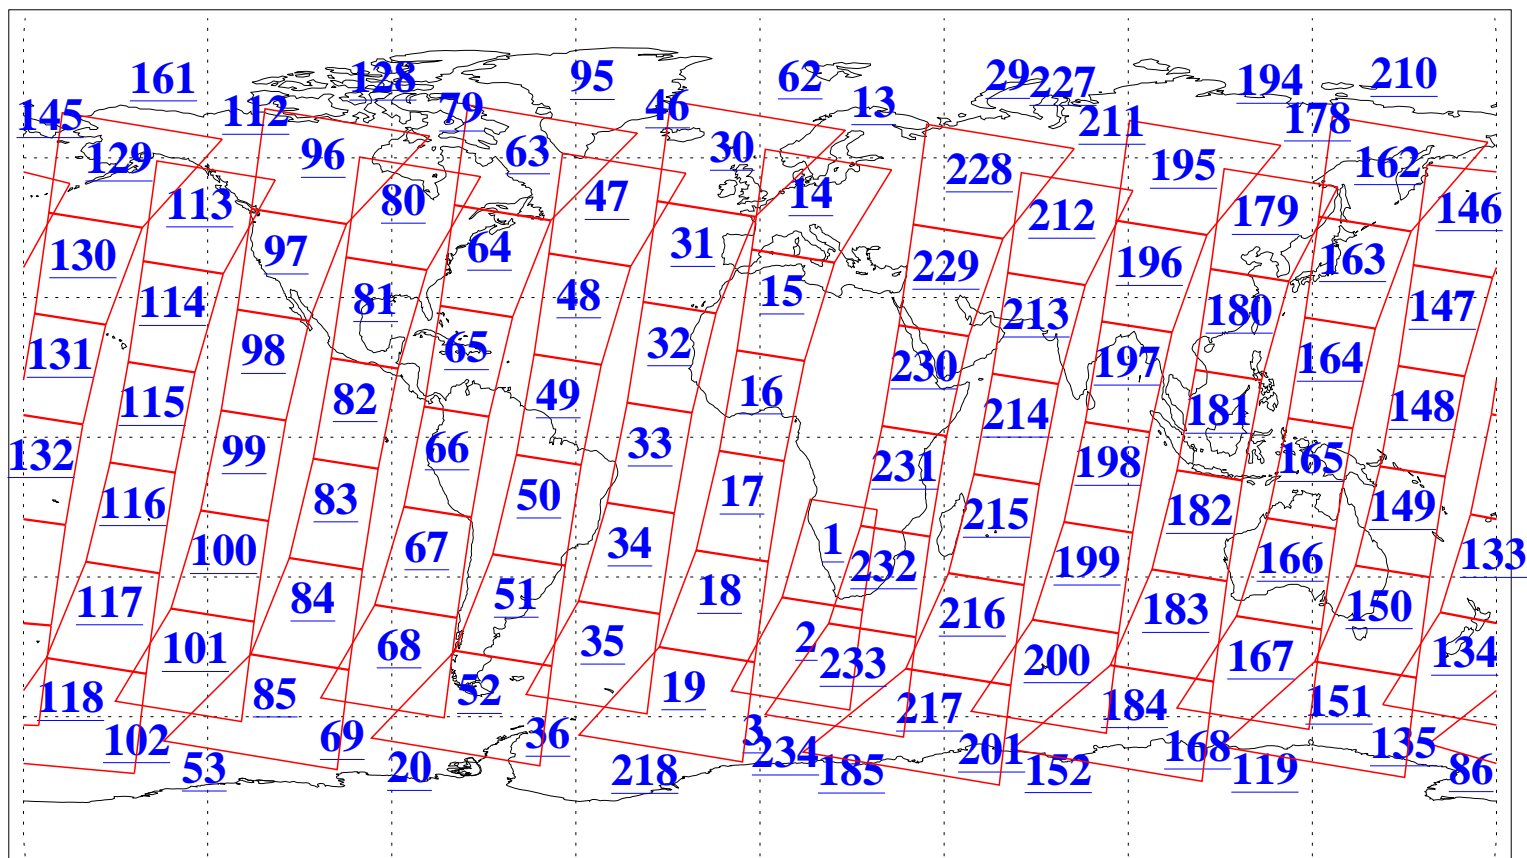

L1B Availability  
AMSU Granules: 239  
HSB Granules: 0  
AIRS Granules: 240

21 Jul 2019  
DoY 202  
Aqua Day 6287  
Granules: 1 to 120

Granules: 121 to 240

Legend: AMSU Available, HSB Available, AIRS Available

L1B Availability  
AMSU Granules: 239  
HSB Granules: 0  
AIRS Granules: 240

21 Jul 2019  
DoY 202  
Aqua Day 6287  
Ascending Granules

Descending Granules

Legend: AMSU Available, HSB Available, AIRS Available

L1B Availability  
 AMSU Granules: 239  
 HSB Granules: 0  
 AIRS Granules: 240

21 Jul 2019  
 DoY 202  
 Aqua Day 6287

Northern Hemisphere Granules

Southern Hemisphere Granules

Legend: AMSU Available, HSB Available, AIRS Available