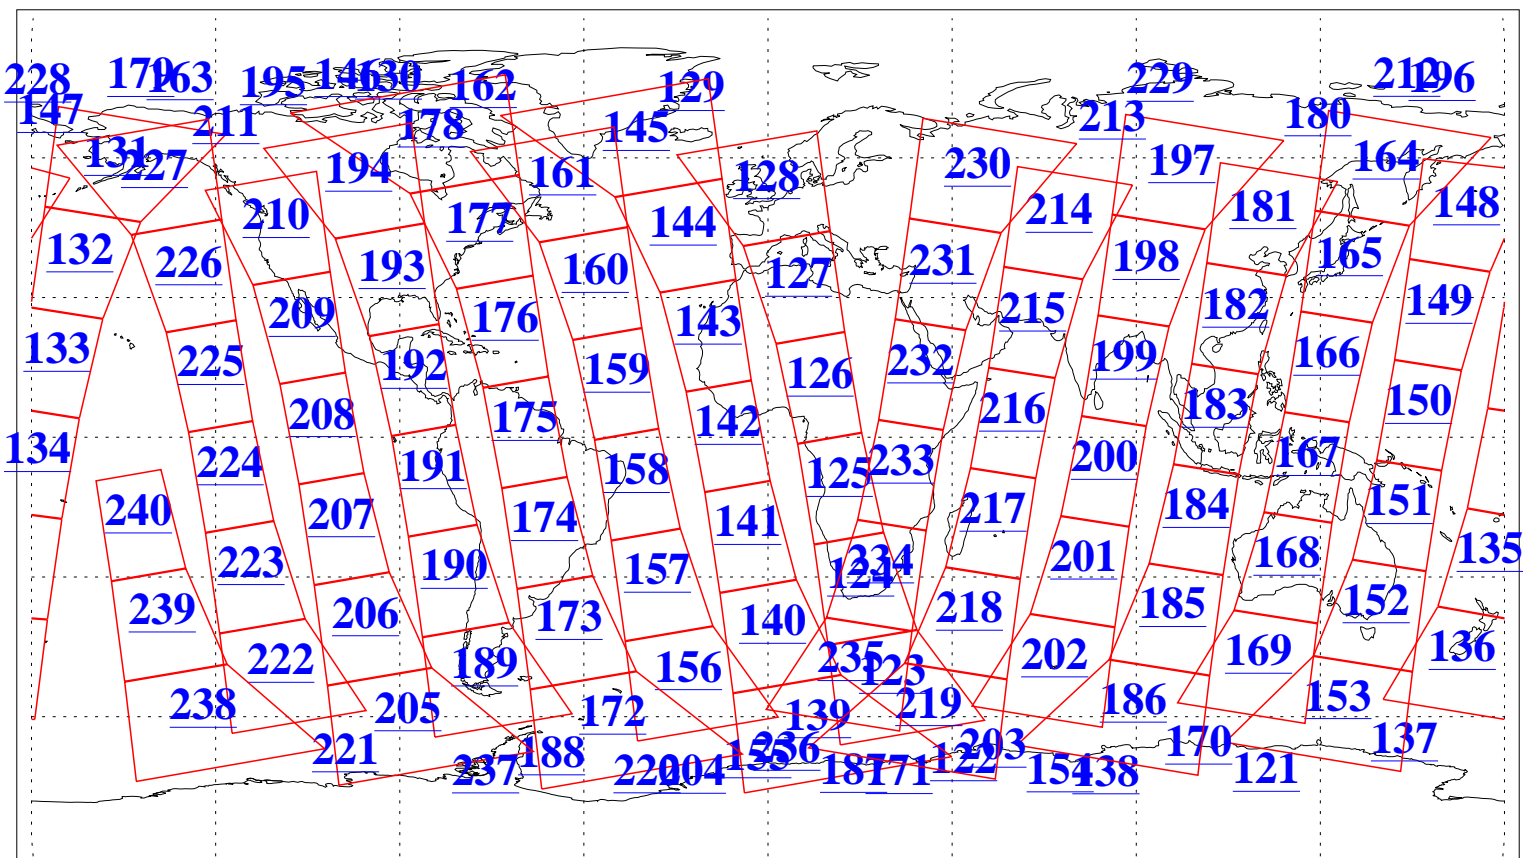

L1B Availability
AMSU Granules: 240
HSB Granules: 0
AIRS Granules: 240

19 Jul 2019
DoY 200
Aqua Day 6285
Granules: 1 to 120

Granules: 121 to 240

Legend: AMSU Available, HSB Available, AIRS Available

L1B Availability
AMSU Granules: 240
HSB Granules: 0
AIRS Granules: 240

19 Jul 2019
DoY 200
Aqua Day 6285
Ascending Granules

Descending Granules

Legend: AMSU Available, HSB Available, AIRS Available

L1B Availability
 AMSU Granules: 240
 HSB Granules: 0
 AIRS Granules: 240

19 Jul 2019
 DoY 200
 Aqua Day 6285