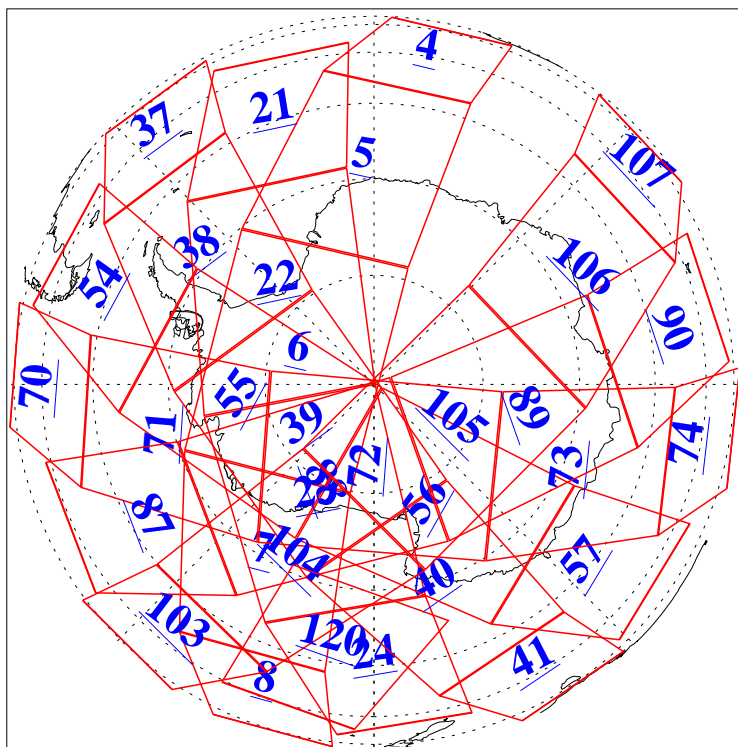

L1B Availability
AMSU Granules: 240
HSB Granules: 0
AIRS Granules: 240

19 Jul 2019
DoY 200
Aqua Day 6285
Granules: 1 to 120

Granules: 121 to 240

Legend: AMSU Available, HSB Available, AIRS Available

L1B Availability
AMSU Granules: 240
HSB Granules: 0
AIRS Granules: 240

19 Jul 2019
DoY 200
Aqua Day 6285
Ascending Granules

Descending Granules

Legend: AMSU Available, HSB Available, AIRS Available

L1B Availability
 AMSU Granules: 240
 HSB Granules: 0
 AIRS Granules: 240

19 Jul 2019
 DoY 200
 Aqua Day 6285

Northern Hemisphere Granules

Southern Hemisphere Granules

Legend: AMSU Available, HSB Available, AIRS Available