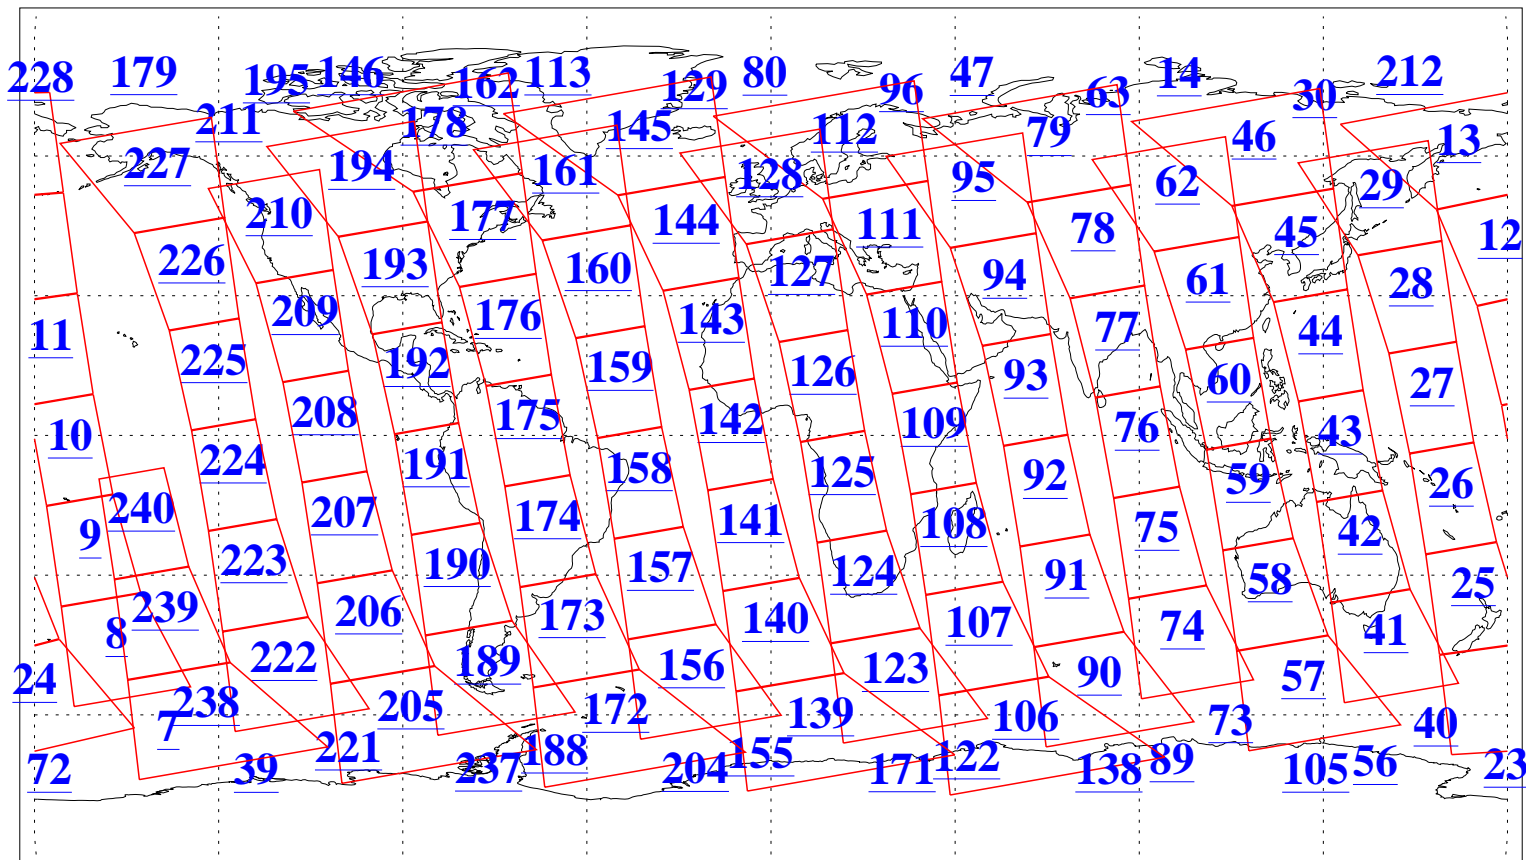

L1B Availability
AMSU Granules: 240
HSB Granules: 0
AIRS Granules: 240

19 Jul 2019
DoY 200
Aqua Day 6285
Granules: 1 to 120

Granules: 121 to 240

Legend: AMSU Available, HSB Available, AIRS Available

L1B Availability
AMSU Granules: 240
HSB Granules: 0
AIRS Granules: 240

19 Jul 2019
DoY 200
Aqua Day 6285
Ascending Granules

Descending Granules

Legend: AMSU Available, HSB Available, AIRS Available

L1B Availability
 AMSU Granules: 240
 HSB Granules: 0
 AIRS Granules: 240

19 Jul 2019
 DoY 200
 Aqua Day 6285

Northern Hemisphere Granules

Southern Hemisphere Granules

Legend: AMSU Available, HSB Available, AIRS Available