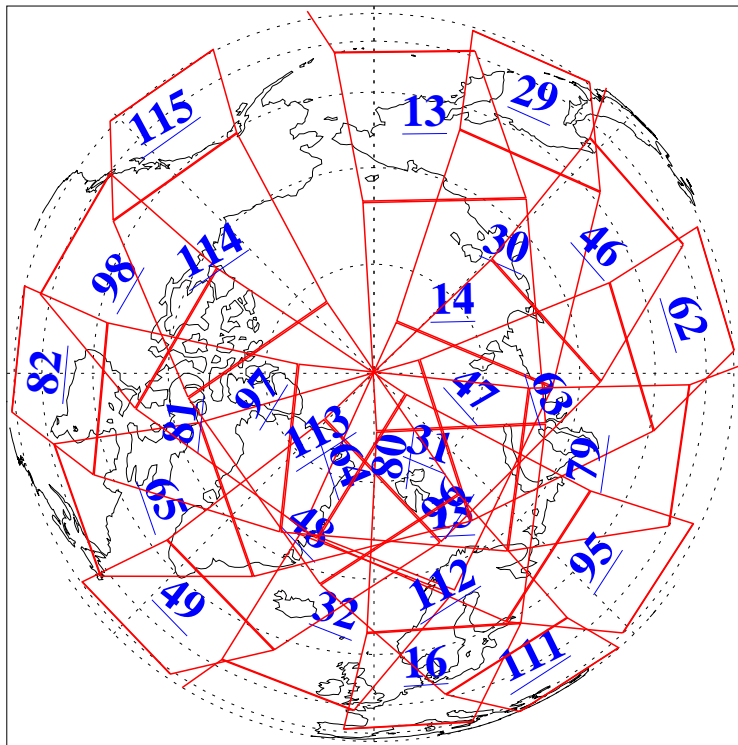

L1B Availability
AMSU Granules: 240
HSB Granules: 0
AIRS Granules: 240

19 Jul 2019
DoY 200
Aqua Day 6285
Granules: 1 to 120

Granules: 121 to 240

Legend: AMSU Available, HSB Available, AIRS Available

L1B Availability
AMSU Granules: 240
HSB Granules: 0
AIRS Granules: 240

19 Jul 2019
DoY 200
Aqua Day 6285
Ascending Granules

Descending Granules

Legend: AMSU Available, HSB Available, AIRS Available

L1B Availability
 AMSU Granules: 240
 HSB Granules: 0
 AIRS Granules: 240

19 Jul 2019
 DoY 200
 Aqua Day 6285

Northern Hemisphere Granules

Southern Hemisphere Granules

Legend: AMSU Available, HSB Available, AIRS Available