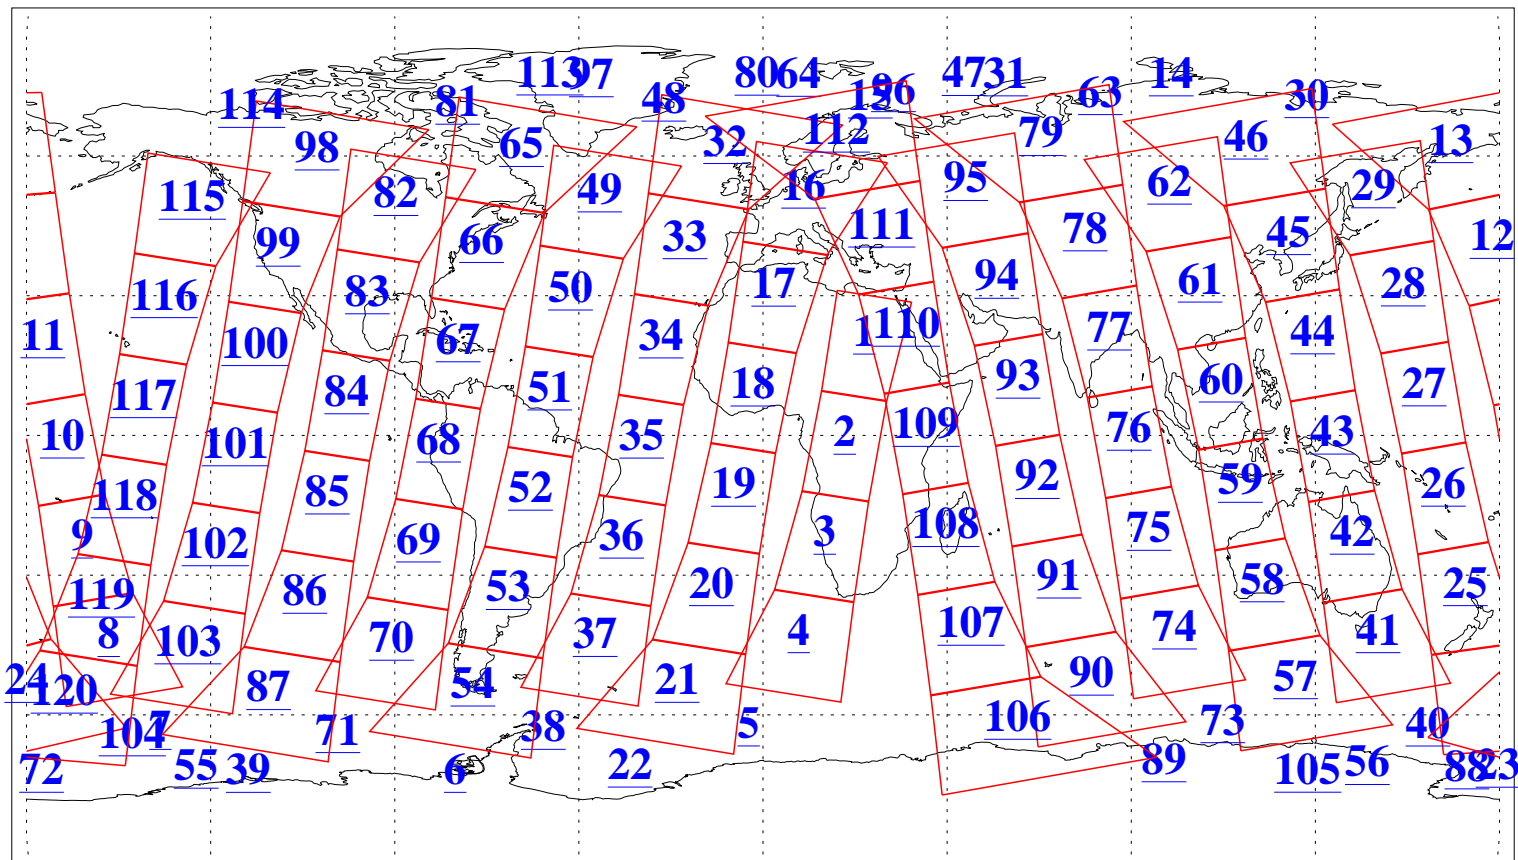

L1B Availability
AMSU Granules: 240
HSB Granules: 0
AIRS Granules: 240

19 Jul 2019
DoY 200
Aqua Day 6285
Granules: 1 to 120

Granules: 121 to 240

Legend: AMSU Available, HSB Available, AIRS Available

L1B Availability
AMSU Granules: 240
HSB Granules: 0
AIRS Granules: 240

19 Jul 2019
DoY 200
Aqua Day 6285
Ascending Granules

Descending Granules

Legend: AMSU Available, HSB Available, AIRS Available

L1B Availability
 AMSU Granules: 240
 HSB Granules: 0
 AIRS Granules: 240

19 Jul 2019
 DoY 200
 Aqua Day 6285

Northern Hemisphere Granules

Southern Hemisphere Granules

Legend: AMSU Available, HSB Available, AIRS Available