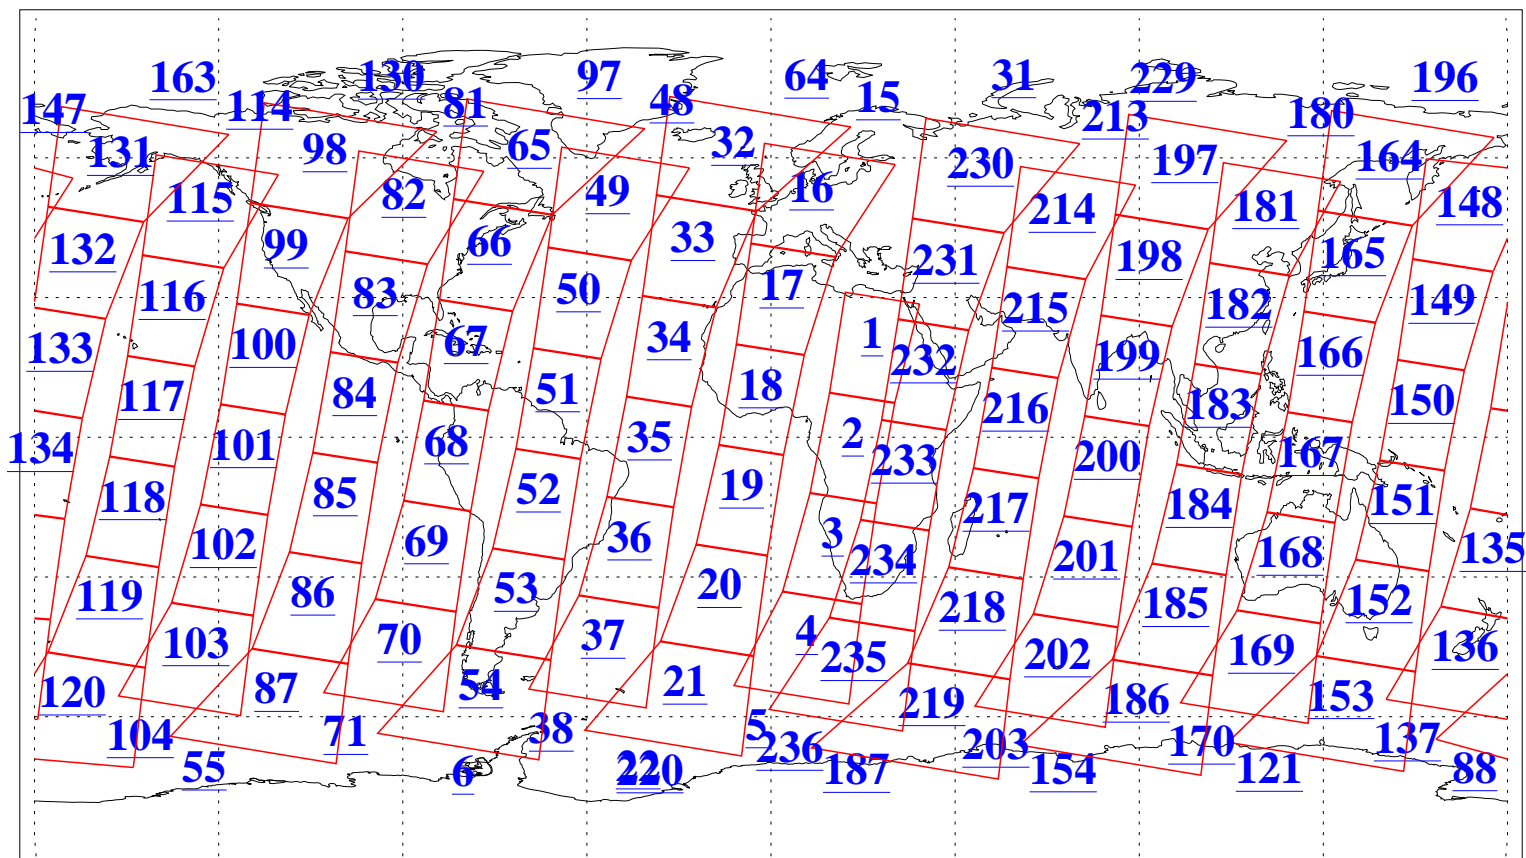

L1B Availability
AMSU Granules: 240
HSB Granules: 0
AIRS Granules: 240

19 Jul 2019
DoY 200
Aqua Day 6285
Granules: 1 to 120

Granules: 121 to 240

Legend: AMSU Available, HSB Available, AIRS Available

L1B Availability
AMSU Granules: 240
HSB Granules: 0
AIRS Granules: 240

19 Jul 2019
DoY 200
Aqua Day 6285
Ascending Granules

Descending Granules

Legend: AMSU Available, HSB Available, AIRS Available

L1B Availability
 AMSU Granules: 240
 HSB Granules: 0
 AIRS Granules: 240

19 Jul 2019
 DoY 200
 Aqua Day 6285

Northern Hemisphere Granules

Southern Hemisphere Granules

Legend: AMSU Available, HSB Available, AIRS Available