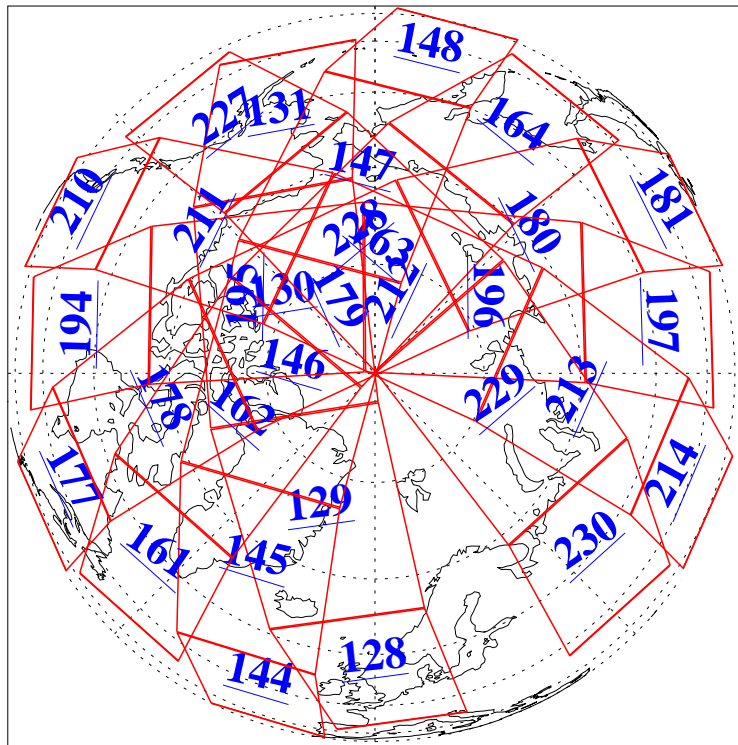

19 Jul 2019
DoY 200
Aqua Day 6285
Ascending Granules

Descending Granules

Legend: AMSU Available, HSB Available, AIRS Available

L1B Availability
 AMSU Granules: 240
 HSB Granules: 0
 AIRS Granules: 240

19 Jul 2019
 DoY 200
 Aqua Day 6285

Northern Hemisphere Granules

Southern Hemisphere Granules

Legend: AMSU Available, HSB Available, AIRS Available