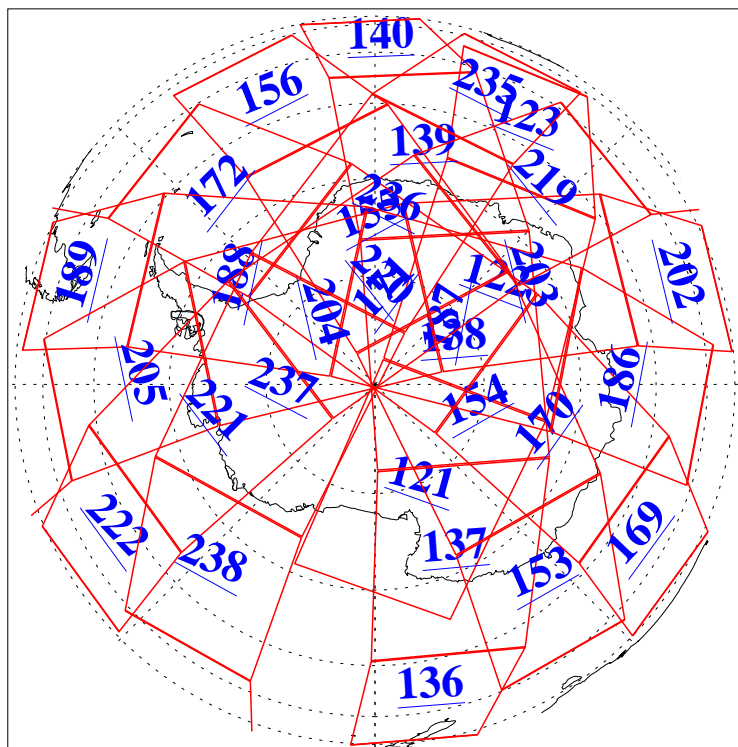

19 Jul 2019
DoY 200
Aqua Day 6285
Ascending Granules

Descending Granules

Legend: AMSU Available, HSB Available, AIRS Available

L1B Availability
 AMSU Granules: 240
 HSB Granules: 0
 AIRS Granules: 240

19 Jul 2019
 DoY 200
 Aqua Day 6285

Northern Hemisphere Granules

Southern Hemisphere Granules

Legend: AMSU Available, HSB Available, AIRS Available