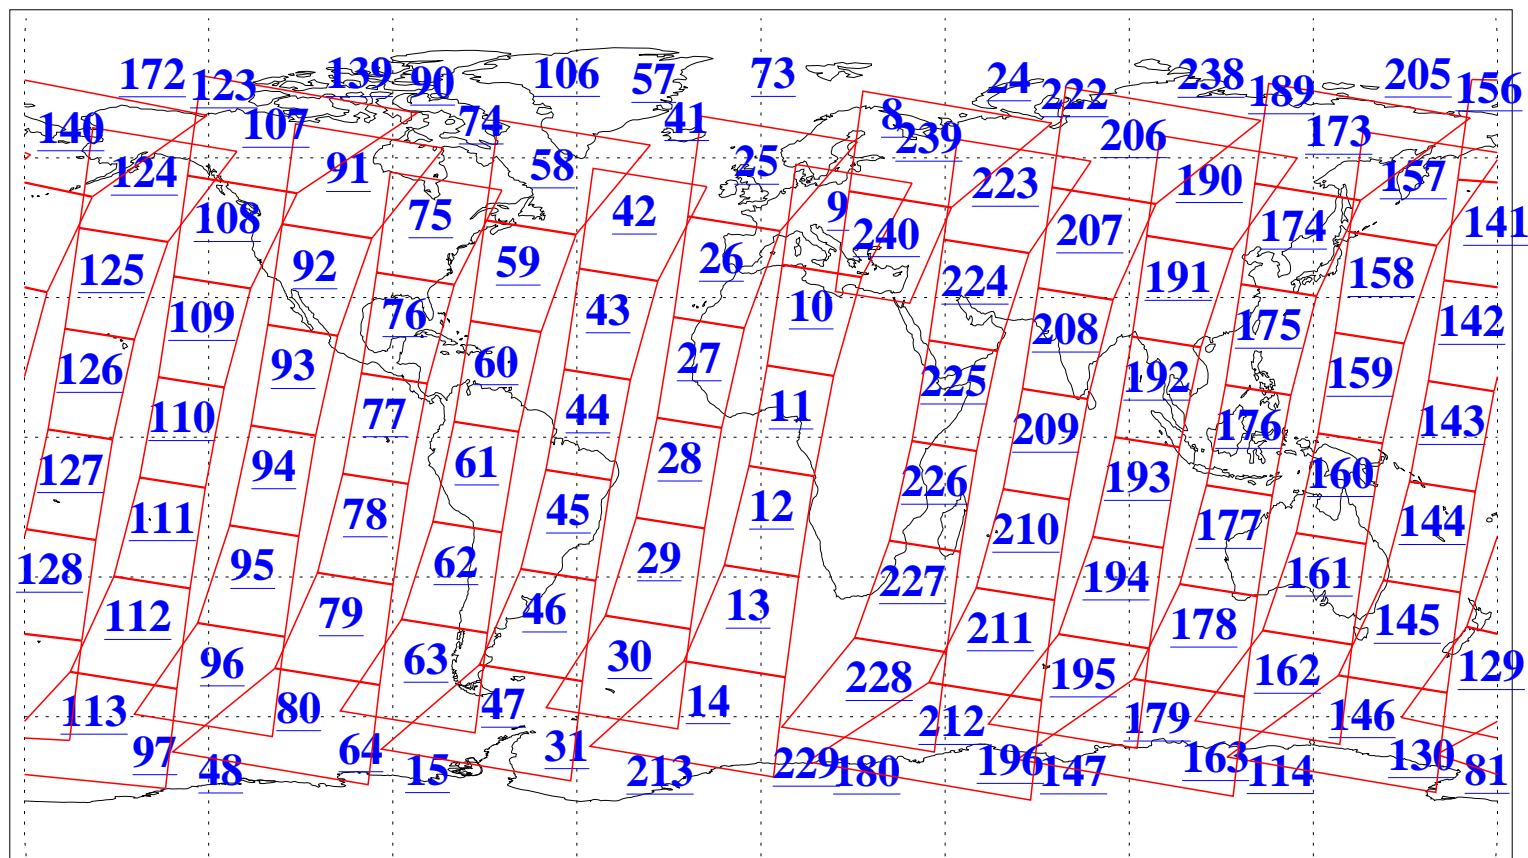

L1B Availability
AMSU Granules: 240
HSB Granules: 0
AIRS Granules: 239

18 Jul 2019
DoY 199
Aqua Day 6284
Granules: 1 to 120

Granules: 121 to 240

Legend: AMSU Available, HSB Available, AIRS Available

L1B Availability
AMSU Granules: 240
HSB Granules: 0
AIRS Granules: 239

18 Jul 2019
DoY 199
Aqua Day 6284

Ascending Granules

Descending Granules

Legend: AMSU Available, HSB Available, AIRS Available

L1B Availability
 AMSU Granules: 240
 HSB Granules: 0
 AIRS Granules: 239

18 Jul 2019
 DoY 199
 Aqua Day 6284