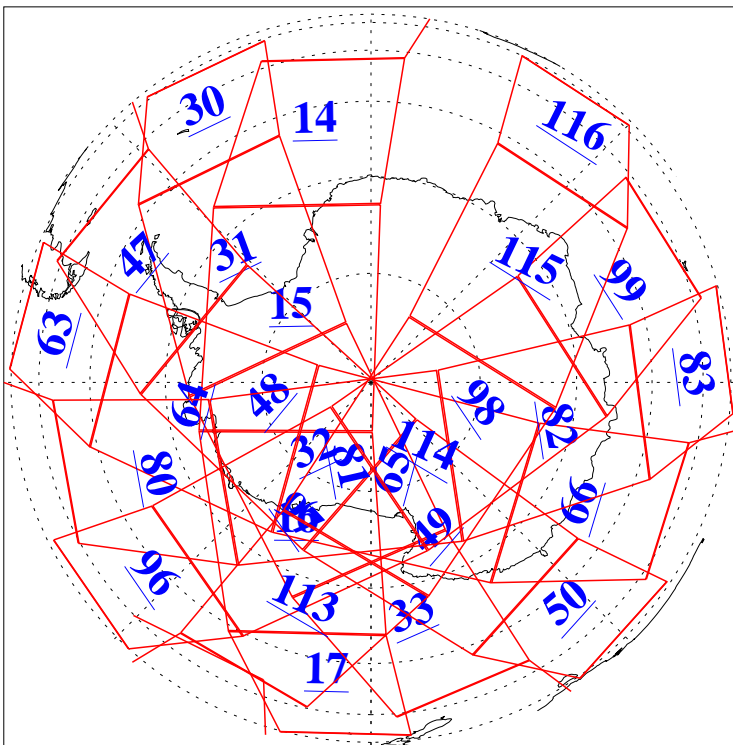

L1B Availability
AMSU Granules: 240
HSB Granules: 0
AIRS Granules: 239

18 Jul 2019
DoY 199
Aqua Day 6284
Granules: 1 to 120

Granules: 121 to 240

Legend: AMSU Available, HSB Available, AIRS Available

L1B Availability
AMSU Granules: 240
HSB Granules: 0
AIRS Granules: 239

18 Jul 2019
DoY 199
Aqua Day 6284

Ascending Granules

Descending Granules

Legend: AMSU Available, HSB Available, AIRS Available

L1B Availability
 AMSU Granules: 240
 HSB Granules: 0
 AIRS Granules: 239

18 Jul 2019
 DoY 199
 Aqua Day 6284

Northern Hemisphere Granules

Southern Hemisphere Granules

Legend: AMSU Available, ~~HSB Available~~, AIRS Available