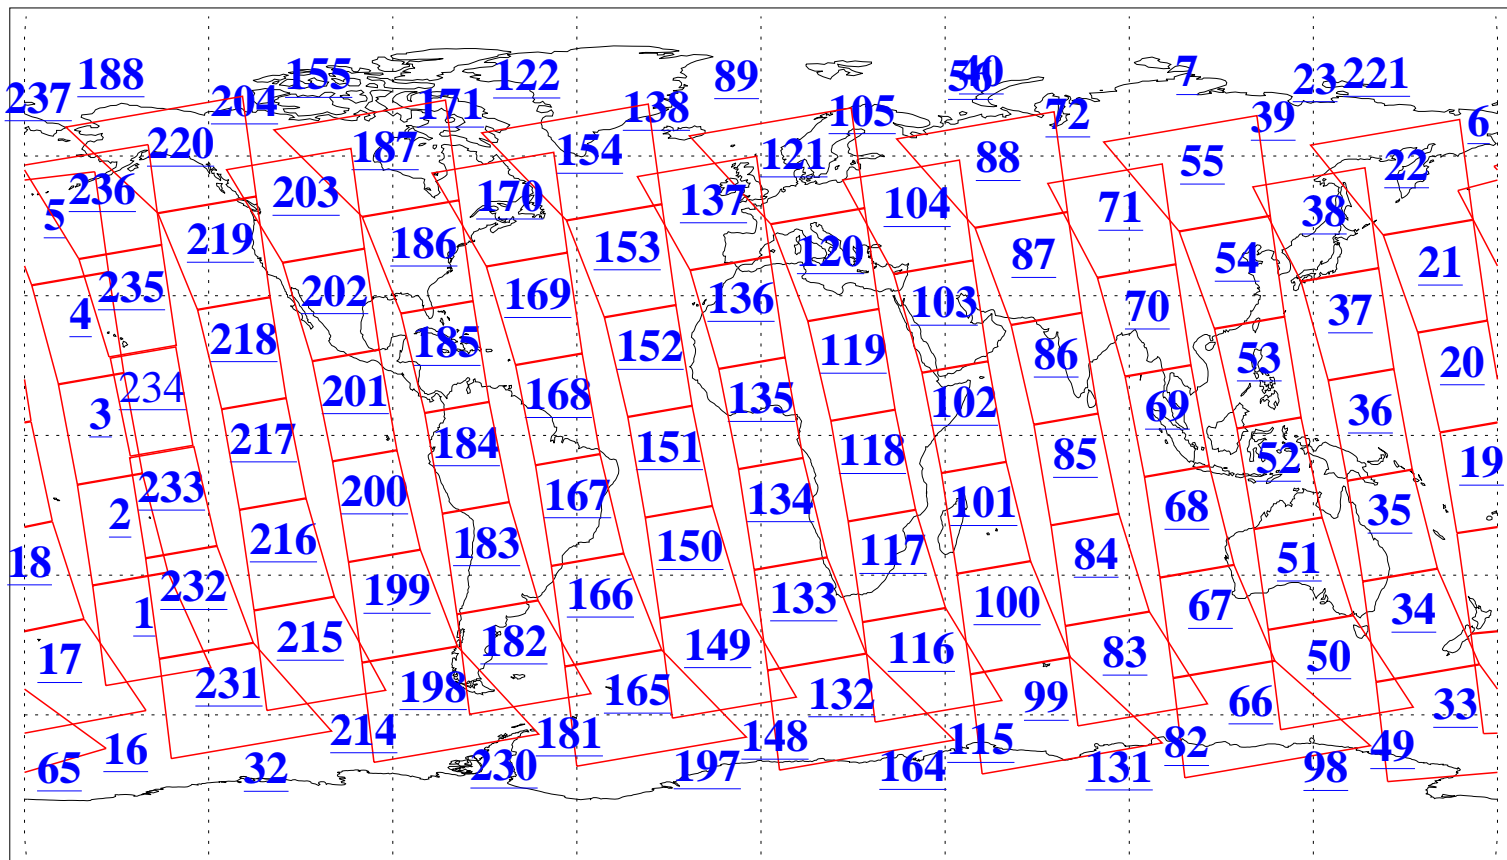

L1B Availability
AMSU Granules: 240
HSB Granules: 0
AIRS Granules: 239

18 Jul 2019
DoY 199
Aqua Day 6284
Granules: 1 to 120

Granules: 121 to 240

Legend: AMSU Available, HSB Available, AIRS Available

L1B Availability
AMSU Granules: 240
HSB Granules: 0
AIRS Granules: 239

18 Jul 2019
DoY 199
Aqua Day 6284

Ascending Granules

Descending Granules

Legend: AMSU Available, HSB Available, AIRS Available

L1B Availability
 AMSU Granules: 240
 HSB Granules: 0
 AIRS Granules: 239

18 Jul 2019
 DoY 199
 Aqua Day 6284

Northern Hemisphere Granules

Southern Hemisphere Granules

Legend: AMSU Available, ~~HSB Available~~, AIRS Available