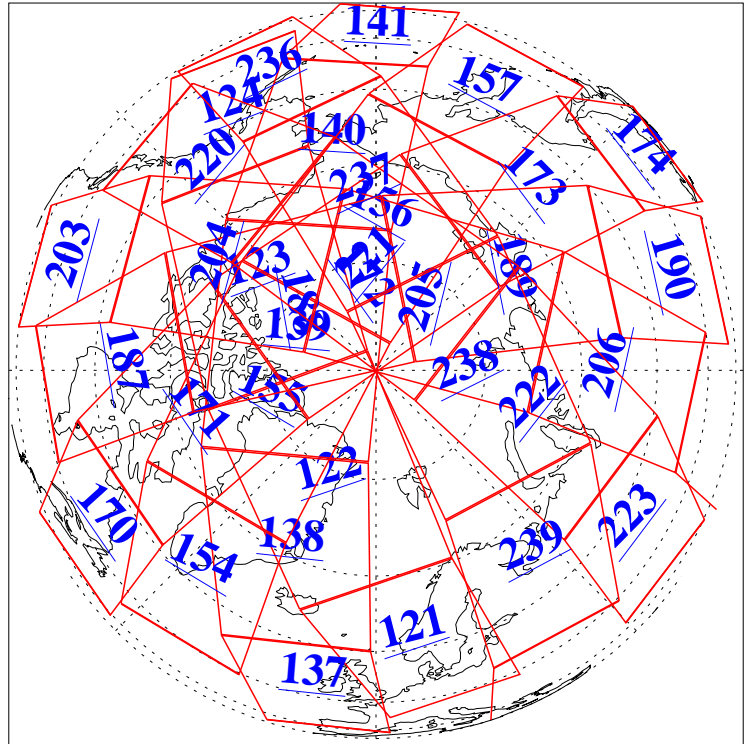

L1B Availability
AMSU Granules: 240
HSB Granules: 0
AIRS Granules: 239

18 Jul 2019
DoY 199
Aqua Day 6284

Northern Hemisphere Granules

Southern Hemisphere Granules