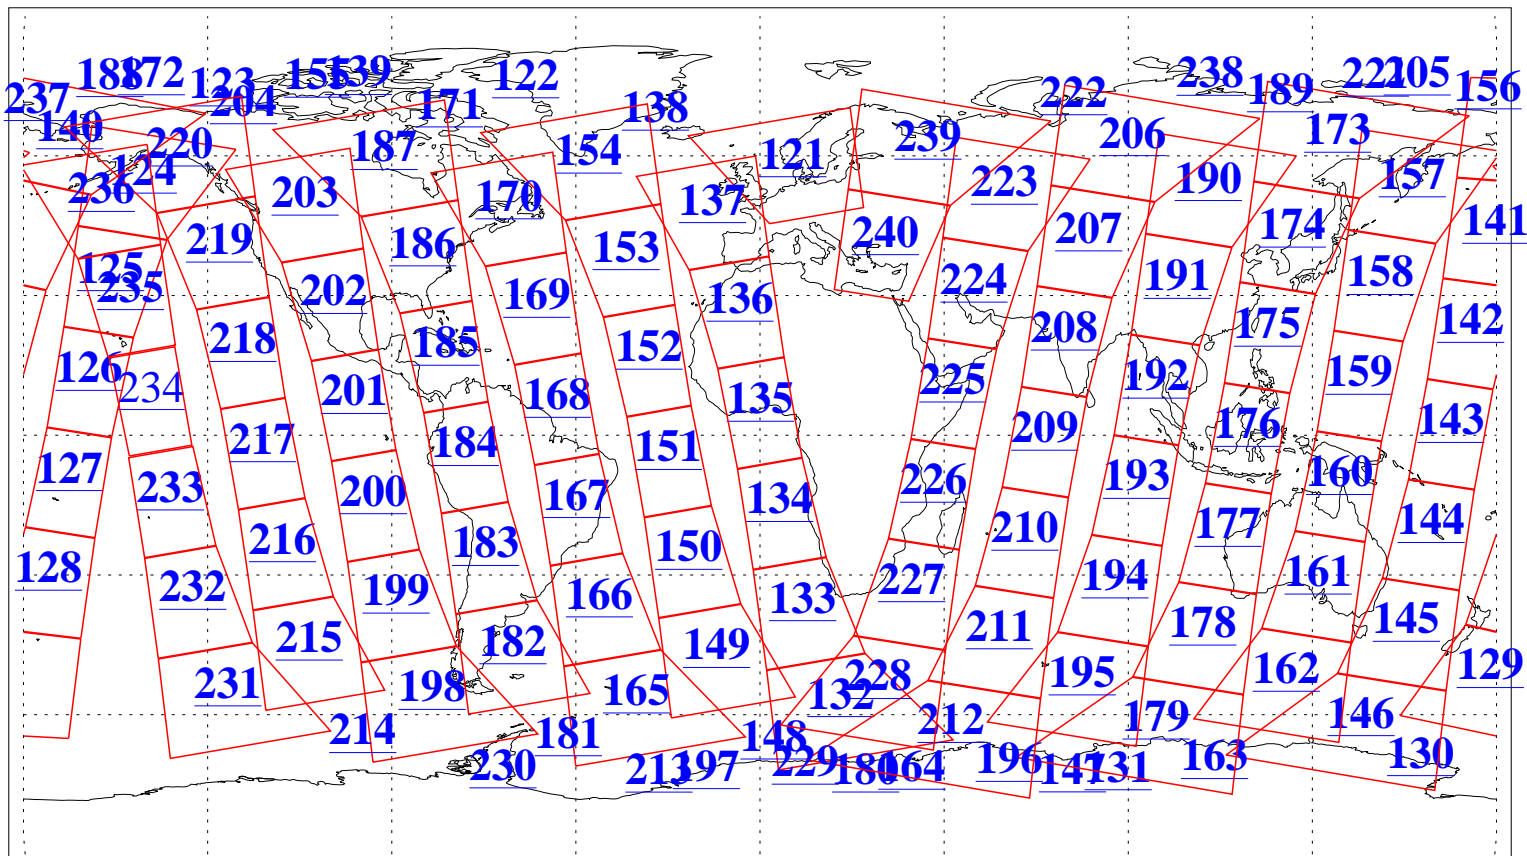

L1B Availability
AMSU Granules: 240
HSB Granules: 0
AIRS Granules: 239

18 Jul 2019
DoY 199
Aqua Day 6284
Granules: 1 to 120

Granules: 121 to 240

Legend: AMSU Available, HSB Available, AIRS Available

L1B Availability
AMSU Granules: 240
HSB Granules: 0
AIRS Granules: 239

18 Jul 2019
DoY 199
Aqua Day 6284

Ascending Granules

Descending Granules

Legend: AMSU Available, HSB Available, AIRS Available

L1B Availability
 AMSU Granules: 240
 HSB Granules: 0
 AIRS Granules: 239

18 Jul 2019
 DoY 199
 Aqua Day 6284