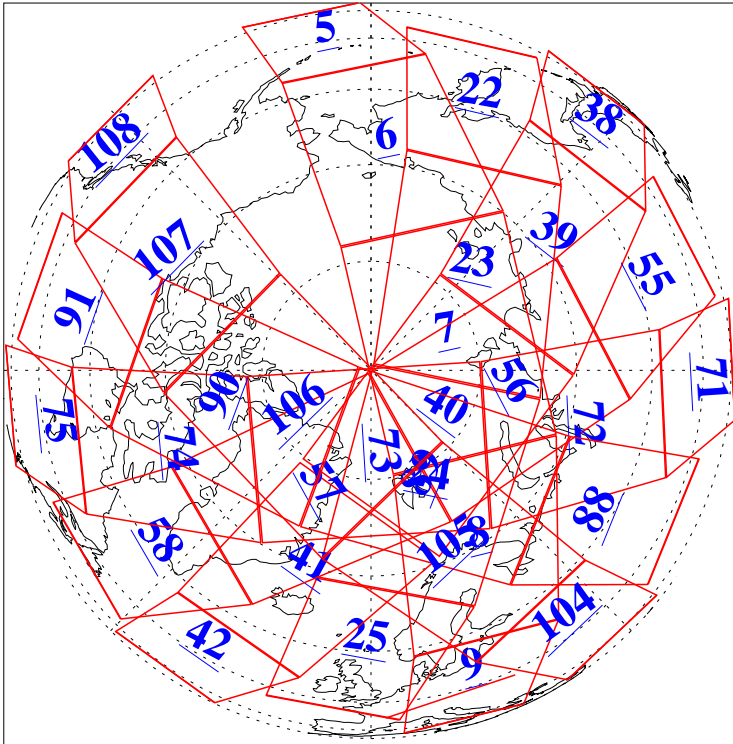

L1B Availability
AMSU Granules: 240
HSB Granules: 0
AIRS Granules: 239

18 Jul 2019
DoY 199
Aqua Day 6284
Granules: 1 to 120

Granules: 121 to 240

Legend: AMSU Available, HSB Available, AIRS Available

L1B Availability
AMSU Granules: 240
HSB Granules: 0
AIRS Granules: 239

18 Jul 2019
DoY 199
Aqua Day 6284

Ascending Granules

Descending Granules

Legend: AMSU Available, HSB Available, AIRS Available

L1B Availability
 AMSU Granules: 240
 HSB Granules: 0
 AIRS Granules: 239

18 Jul 2019
 DoY 199
 Aqua Day 6284

Northern Hemisphere Granules

Southern Hemisphere Granules

Legend: AMSU Available, ~~HSB Available~~, AIRS Available