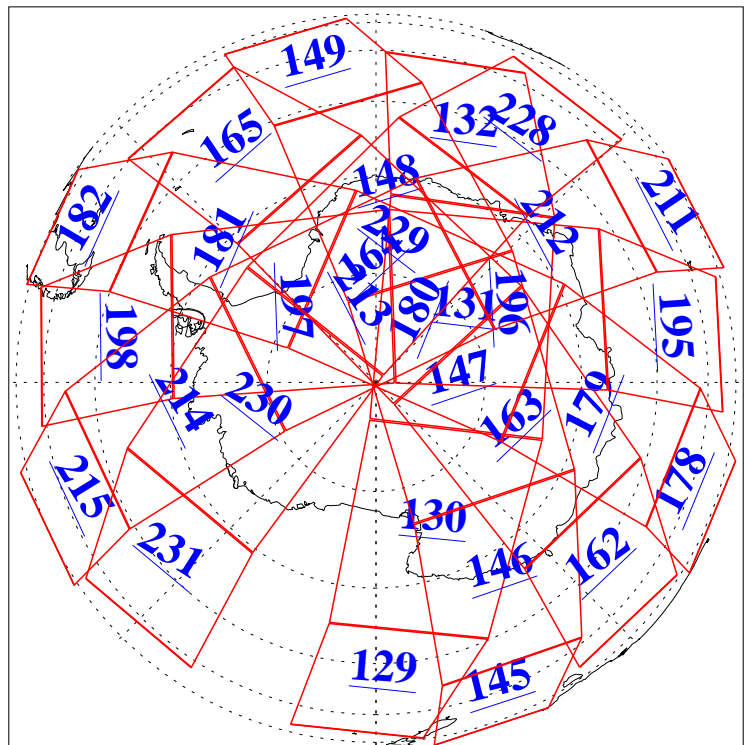

L1B Availability
AMSU Granules: 240
HSB Granules: 0
AIRS Granules: 239

18 Jul 2019
DoY 199
Aqua Day 6284
Granules: 1 to 120

Granules: 121 to 240

Legend: AMSU Available, HSB Available, AIRS Available

L1B Availability
AMSU Granules: 240
HSB Granules: 0
AIRS Granules: 239

18 Jul 2019
DoY 199
Aqua Day 6284

Ascending Granules

Descending Granules

Legend: AMSU Available, HSB Available, AIRS Available

L1B Availability
 AMSU Granules: 240
 HSB Granules: 0
 AIRS Granules: 239

18 Jul 2019
 DoY 199
 Aqua Day 6284

Northern Hemisphere Granules

Southern Hemisphere Granules

Legend: AMSU Available, ~~HSB Available~~, AIRS Available