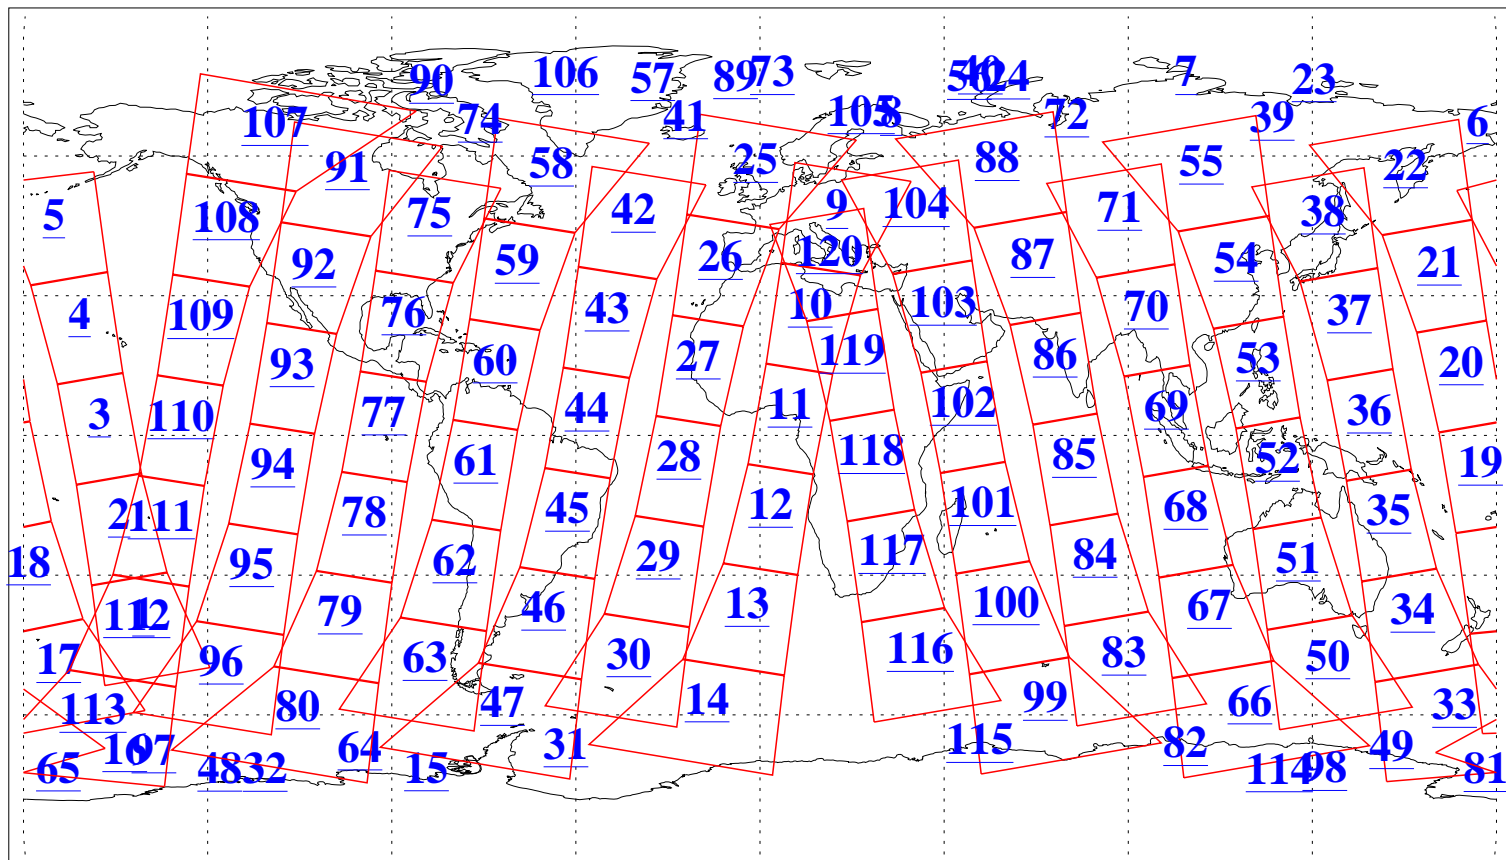

L1B Availability
AMSU Granules: 240
HSB Granules: 0
AIRS Granules: 239

18 Jul 2019
DoY 199
Aqua Day 6284
Granules: 1 to 120

Granules: 121 to 240

Legend: AMSU Available, HSB Available, AIRS Available

L1B Availability
AMSU Granules: 240
HSB Granules: 0
AIRS Granules: 239

18 Jul 2019
DoY 199
Aqua Day 6284

Ascending Granules

Descending Granules

Legend: AMSU Available, HSB Available, AIRS Available

L1B Availability
 AMSU Granules: 240
 HSB Granules: 0
 AIRS Granules: 239

18 Jul 2019
 DoY 199
 Aqua Day 6284

Northern Hemisphere Granules

Southern Hemisphere Granules

Legend: AMSU Available, ~~HSB Available~~, AIRS Available