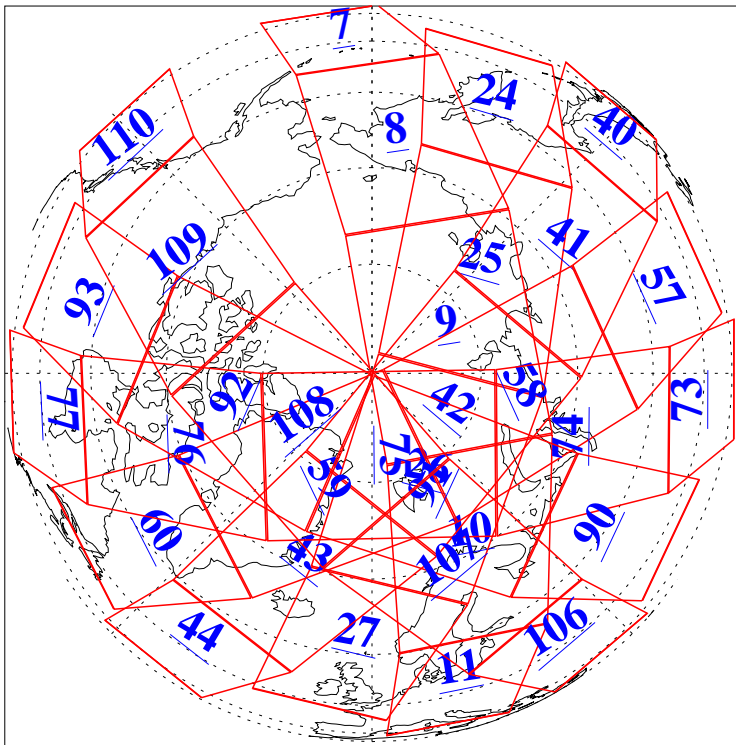

L1B Availability
AMSU Granules: 240
HSB Granules: 0
AIRS Granules: 240

16 Jul 2019
DoY 197
Aqua Day 6282
Granules: 1 to 120

Granules: 121 to 240

Legend: AMSU Available, HSB Available, AIRS Available

L1B Availability
AMSU Granules: 240
HSB Granules: 0
AIRS Granules: 240

16 Jul 2019
DoY 197
Aqua Day 6282

Ascending Granules

Descending Granules

Legend: AMSU Available, HSB Available, AIRS Available

L1B Availability
AMSU Granules: 240
HSB Granules: 0
AIRS Granules: 240

16 Jul 2019
DoY 197
Aqua Day 6282

Northern Hemisphere Granules

Southern Hemisphere Granules

Legend: AMSU Available, HSB Available, AIRS Available