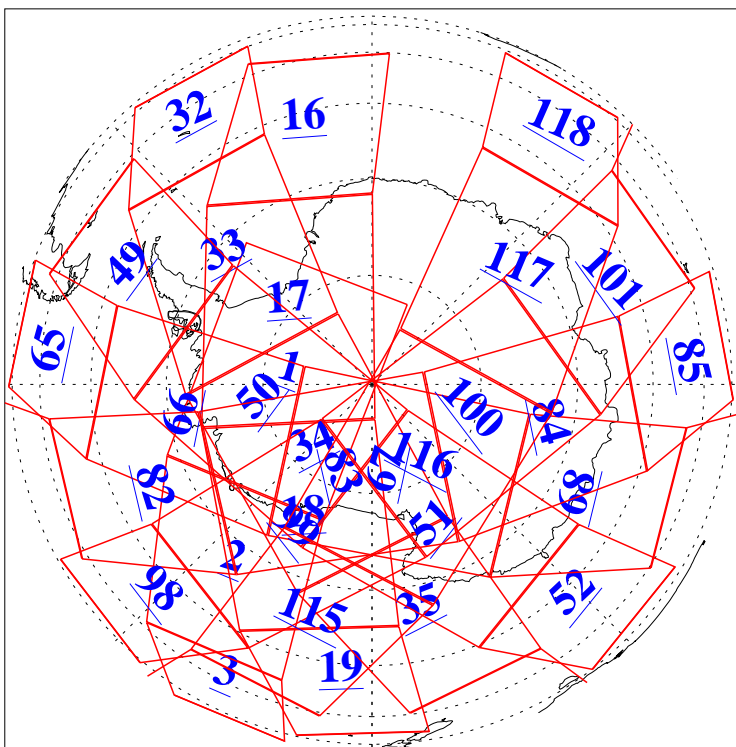

L1B Availability
AMSU Granules: 240
HSB Granules: 0
AIRS Granules: 240

16 Jul 2019
DoY 197
Aqua Day 6282
Granules: 1 to 120

Granules: 121 to 240

Legend: AMSU Available, HSB Available, AIRS Available

L1B Availability
AMSU Granules: 240
HSB Granules: 0
AIRS Granules: 240

16 Jul 2019
DoY 197
Aqua Day 6282

Ascending Granules

Descending Granules

Legend: AMSU Available, HSB Available, AIRS Available

L1B Availability
AMSU Granules: 240
HSB Granules: 0
AIRS Granules: 240

16 Jul 2019
DoY 197
Aqua Day 6282

Northern Hemisphere Granules

Southern Hemisphere Granules

Legend: AMSU Available, HSB Available, AIRS Available