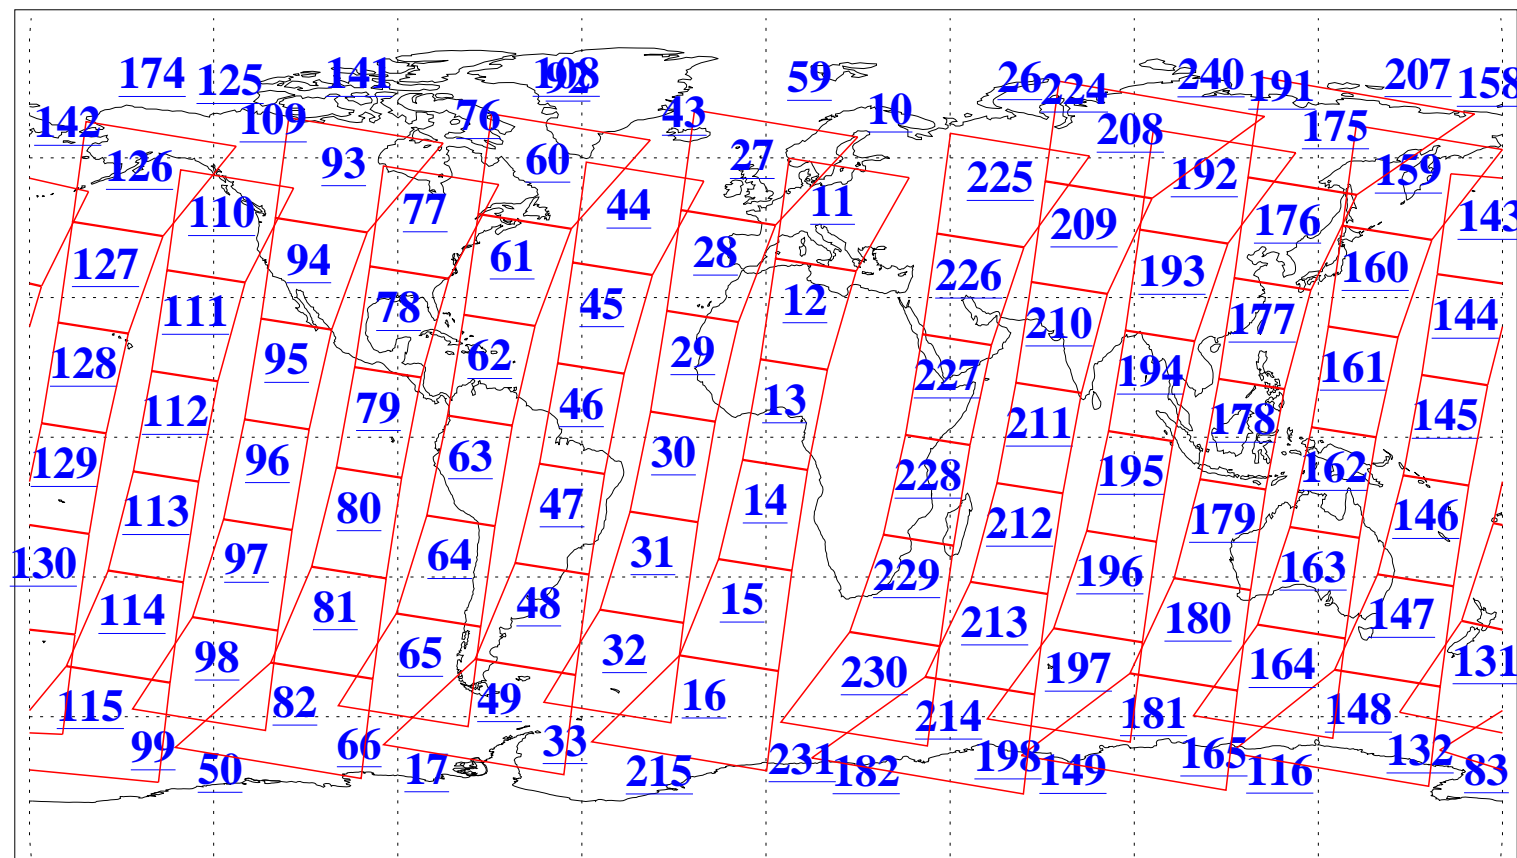

L1B Availability
AMSU Granules: 240
HSB Granules: 0
AIRS Granules: 240

16 Jul 2019
DoY 197
Aqua Day 6282
Granules: 1 to 120

Granules: 121 to 240

Legend: AMSU Available, HSB Available, AIRS Available

L1B Availability
AMSU Granules: 240
HSB Granules: 0
AIRS Granules: 240

16 Jul 2019
DoY 197
Aqua Day 6282

Ascending Granules

Descending Granules

Legend: AMSU Available, HSB Available, AIRS Available

L1B Availability
AMSU Granules: 240
HSB Granules: 0
AIRS Granules: 240

16 Jul 2019
DoY 197
Aqua Day 6282

Northern Hemisphere Granules

Southern Hemisphere Granules

Legend: AMSU Available, HSB Available, AIRS Available