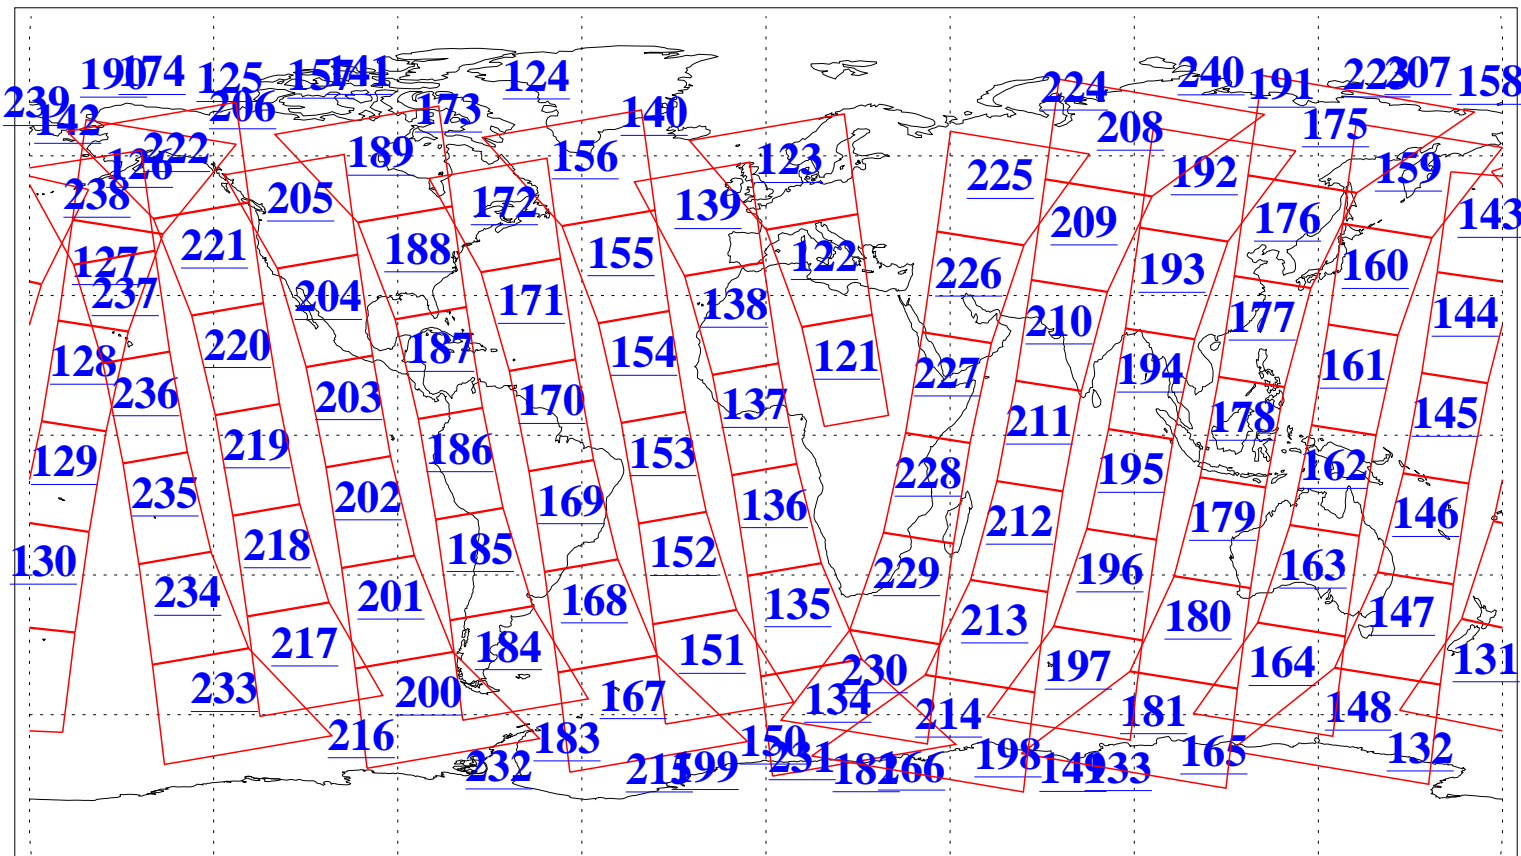

L1B Availability
AMSU Granules: 240
HSB Granules: 0
AIRS Granules: 240

16 Jul 2019
DoY 197
Aqua Day 6282
Granules: 1 to 120

Granules: 121 to 240

Legend: AMSU Available, HSB Available, AIRS Available

L1B Availability
AMSU Granules: 240
HSB Granules: 0
AIRS Granules: 240

16 Jul 2019
DoY 197
Aqua Day 6282

Ascending Granules

Descending Granules

Legend: AMSU Available, HSB Available, AIRS Available

L1B Availability
AMSU Granules: 240
HSB Granules: 0
AIRS Granules: 240

16 Jul 2019
DoY 197
Aqua Day 6282

Northern Hemisphere Granules

Southern Hemisphere Granules

Legend: AMSU Available, HSB Available, AIRS Available