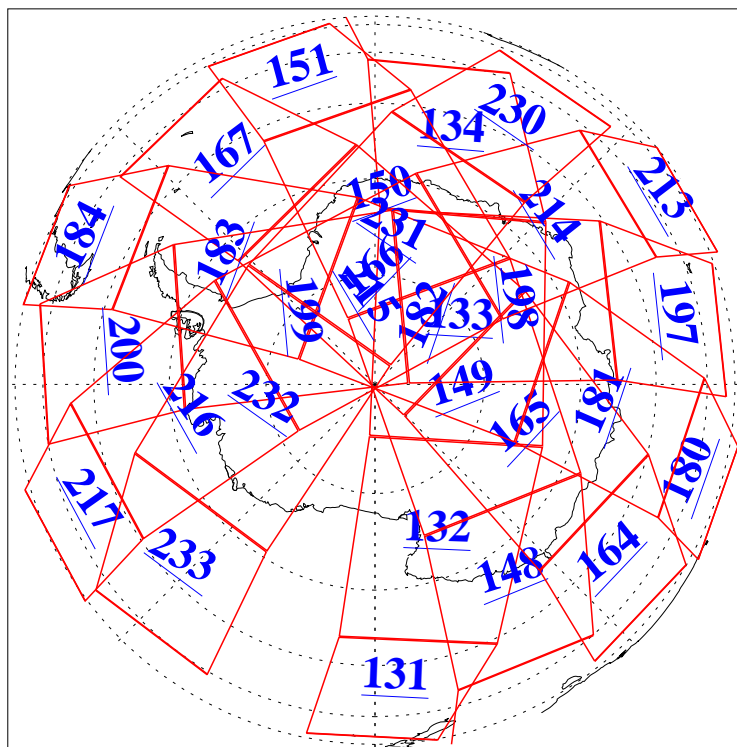

L1B Availability
AMSU Granules: 240
HSB Granules: 0
AIRS Granules: 240

16 Jul 2019
DoY 197
Aqua Day 6282
Granules: 1 to 120

Granules: 121 to 240

Legend: AMSU Available, HSB Available, AIRS Available

L1B Availability
AMSU Granules: 240
HSB Granules: 0
AIRS Granules: 240

16 Jul 2019
DoY 197
Aqua Day 6282

Ascending Granules

Descending Granules

Legend: AMSU Available, HSB Available, AIRS Available

L1B Availability
AMSU Granules: 240
HSB Granules: 0
AIRS Granules: 240

16 Jul 2019
DoY 197
Aqua Day 6282

Northern Hemisphere Granules

Southern Hemisphere Granules

Legend: AMSU Available, HSB Available, AIRS Available