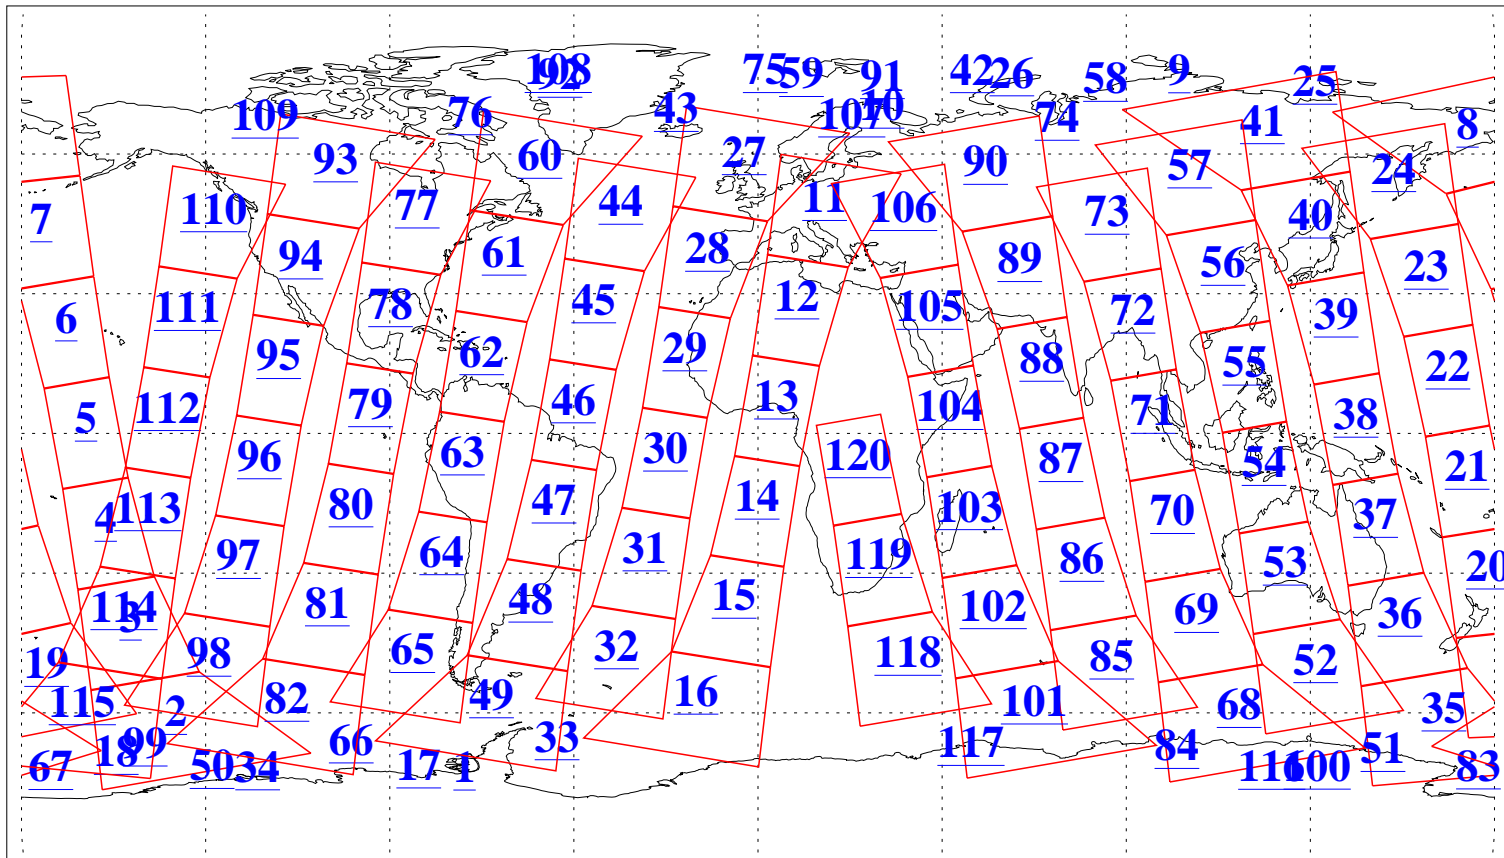

L1B Availability
AMSU Granules: 240
HSB Granules: 0
AIRS Granules: 240

16 Jul 2019
DoY 197
Aqua Day 6282
Granules: 1 to 120

Granules: 121 to 240

Legend: AMSU Available, HSB Available, AIRS Available

L1B Availability
AMSU Granules: 240
HSB Granules: 0
AIRS Granules: 240

16 Jul 2019
DoY 197
Aqua Day 6282

Ascending Granules

Descending Granules

Legend: AMSU Available, HSB Available, AIRS Available

L1B Availability
AMSU Granules: 240
HSB Granules: 0
AIRS Granules: 240

16 Jul 2019
DoY 197
Aqua Day 6282

Northern Hemisphere Granules

Southern Hemisphere Granules

Legend: AMSU Available, HSB Available, AIRS Available