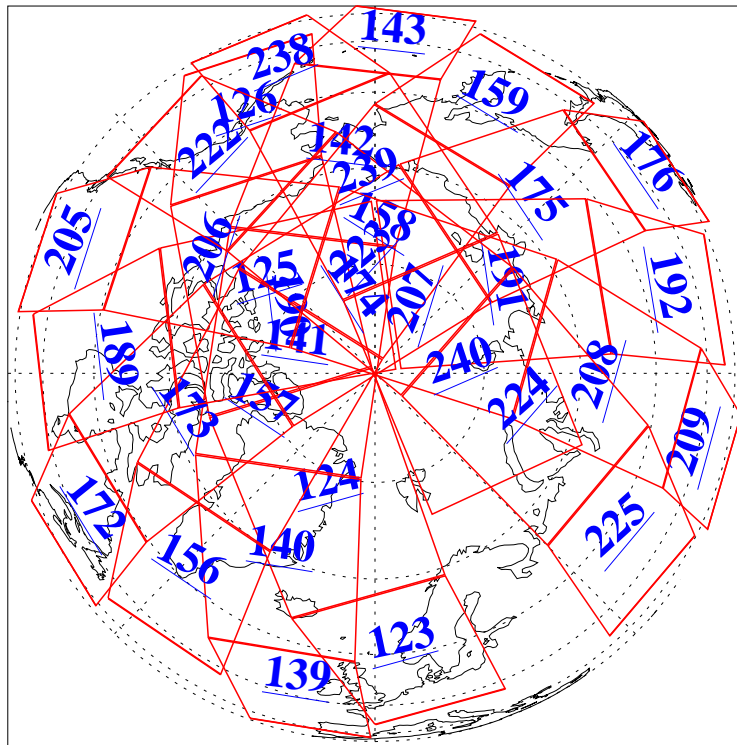

L1B Availability
AMSU Granules: 240
HSB Granules: 0
AIRS Granules: 240

16 Jul 2019
DoY 197
Aqua Day 6282
Granules: 1 to 120

Granules: 121 to 240

Legend: AMSU Available, HSB Available, AIRS Available

L1B Availability
AMSU Granules: 240
HSB Granules: 0
AIRS Granules: 240

16 Jul 2019
DoY 197
Aqua Day 6282

Ascending Granules

Descending Granules

Legend: AMSU Available, HSB Available, AIRS Available

L1B Availability
AMSU Granules: 240
HSB Granules: 0
AIRS Granules: 240

16 Jul 2019
DoY 197
Aqua Day 6282

Northern Hemisphere Granules

Southern Hemisphere Granules

Legend: AMSU Available, HSB Available, AIRS Available