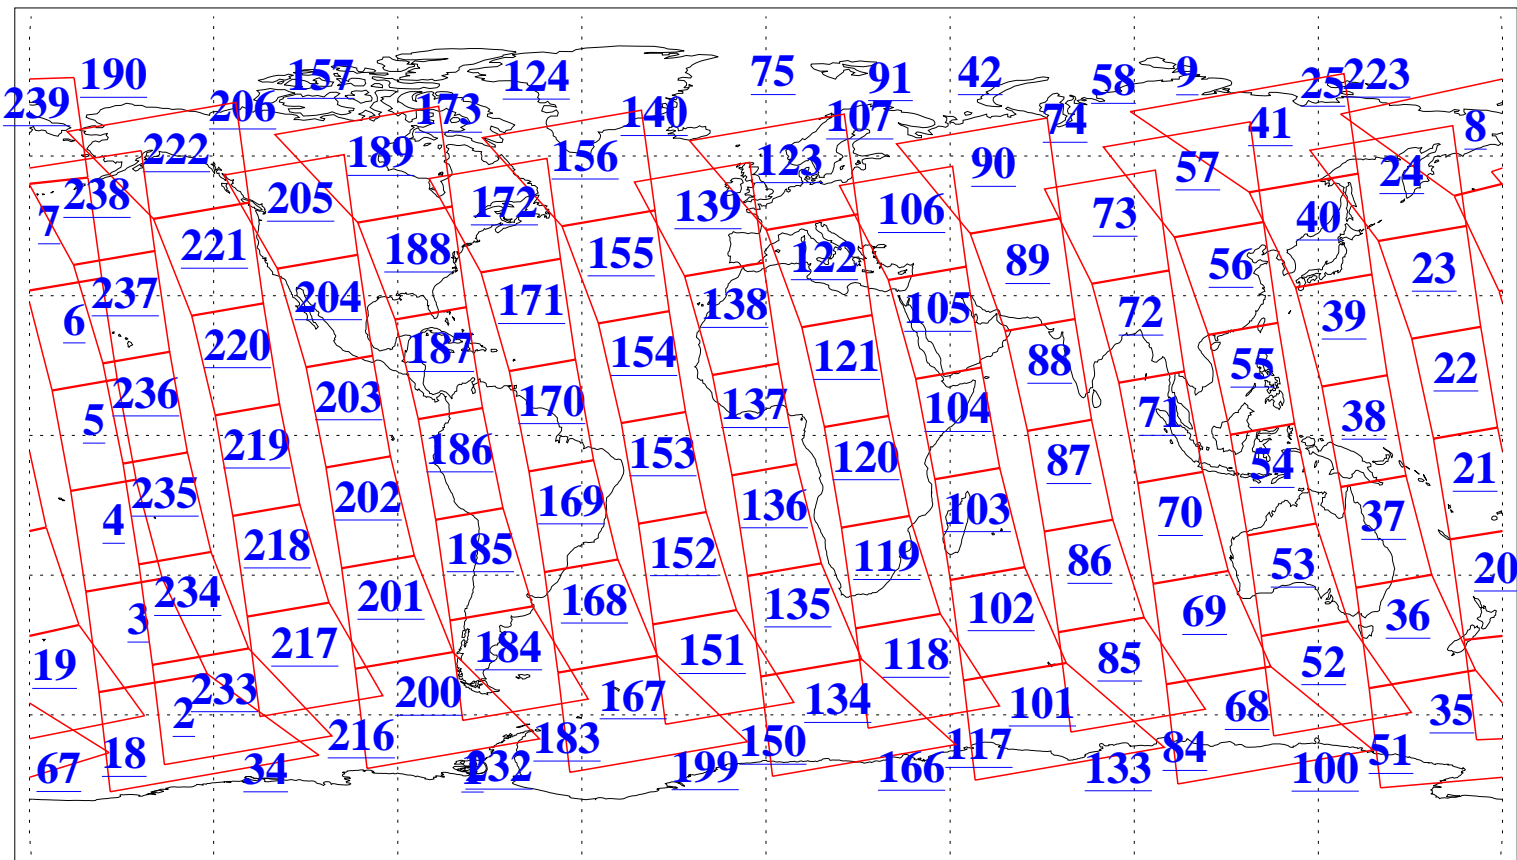

L1B Availability
AMSU Granules: 240
HSB Granules: 0
AIRS Granules: 240

16 Jul 2019
DoY 197
Aqua Day 6282
Granules: 1 to 120

Granules: 121 to 240

Legend: AMSU Available, HSB Available, AIRS Available

L1B Availability
AMSU Granules: 240
HSB Granules: 0
AIRS Granules: 240

16 Jul 2019
DoY 197
Aqua Day 6282

Ascending Granules

Descending Granules

Legend: AMSU Available, HSB Available, AIRS Available

L1B Availability
AMSU Granules: 240
HSB Granules: 0
AIRS Granules: 240

16 Jul 2019
DoY 197
Aqua Day 6282

Northern Hemisphere Granules

Southern Hemisphere Granules

Legend: AMSU Available, HSB Available, AIRS Available