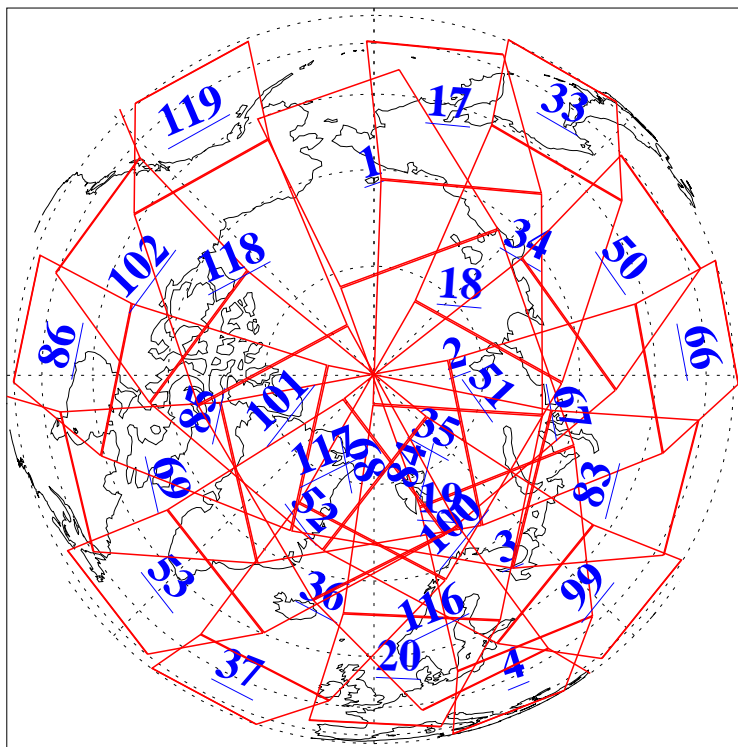

L1B Availability  
AMSU Granules: 240  
HSB Granules: 0  
AIRS Granules: 240

15 Jul 2019  
DoY 196  
Aqua Day 6281  
Granules: 1 to 120

Granules: 121 to 240

Legend: AMSU Available, HSB Available, AIRS Available

L1B Availability  
AMSU Granules: 240  
HSB Granules: 0  
AIRS Granules: 240

15 Jul 2019  
DoY 196  
Aqua Day 6281

Ascending Granules

Descending Granules

Legend: AMSU Available, HSB Available, AIRS Available

L1B Availability  
 AMSU Granules: 240  
 HSB Granules: 0  
 AIRS Granules: 240

15 Jul 2019  
 DoY 196  
 Aqua Day 6281

Northern Hemisphere Granules

Southern Hemisphere Granules

Legend: AMSU Available, HSB Available, AIRS Available