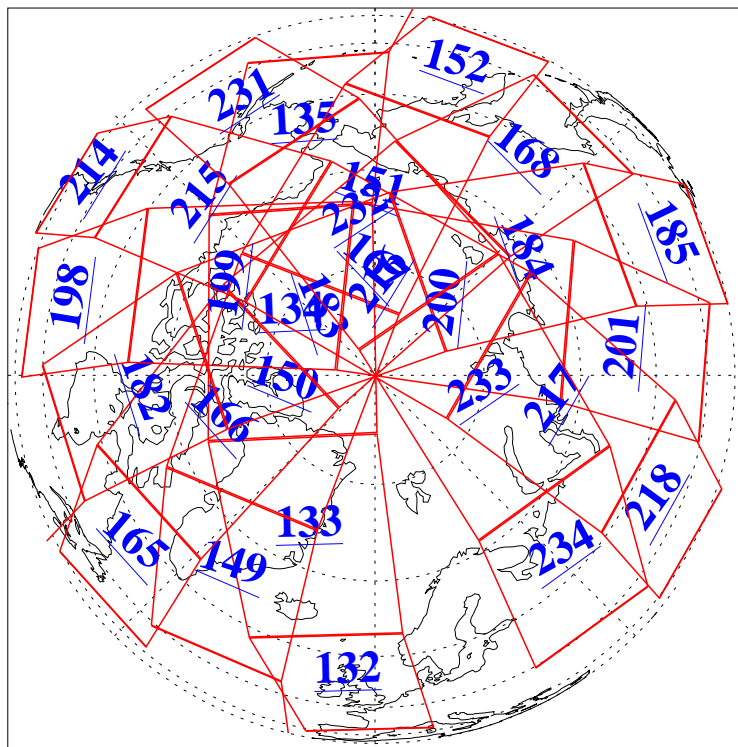

L1B Availability  
AMSU Granules: 240  
HSB Granules: 0  
AIRS Granules: 240

15 Jul 2019  
DoY 196  
Aqua Day 6281

Ascending Granules

Descending Granules

Legend: AMSU Available, HSB Available, AIRS Available

L1B Availability  
 AMSU Granules: 240  
 HSB Granules: 0  
 AIRS Granules: 240

15 Jul 2019  
 DoY 196  
 Aqua Day 6281

Northern Hemisphere Granules

Southern Hemisphere Granules

Legend: AMSU Available, HSB Available, AIRS Available