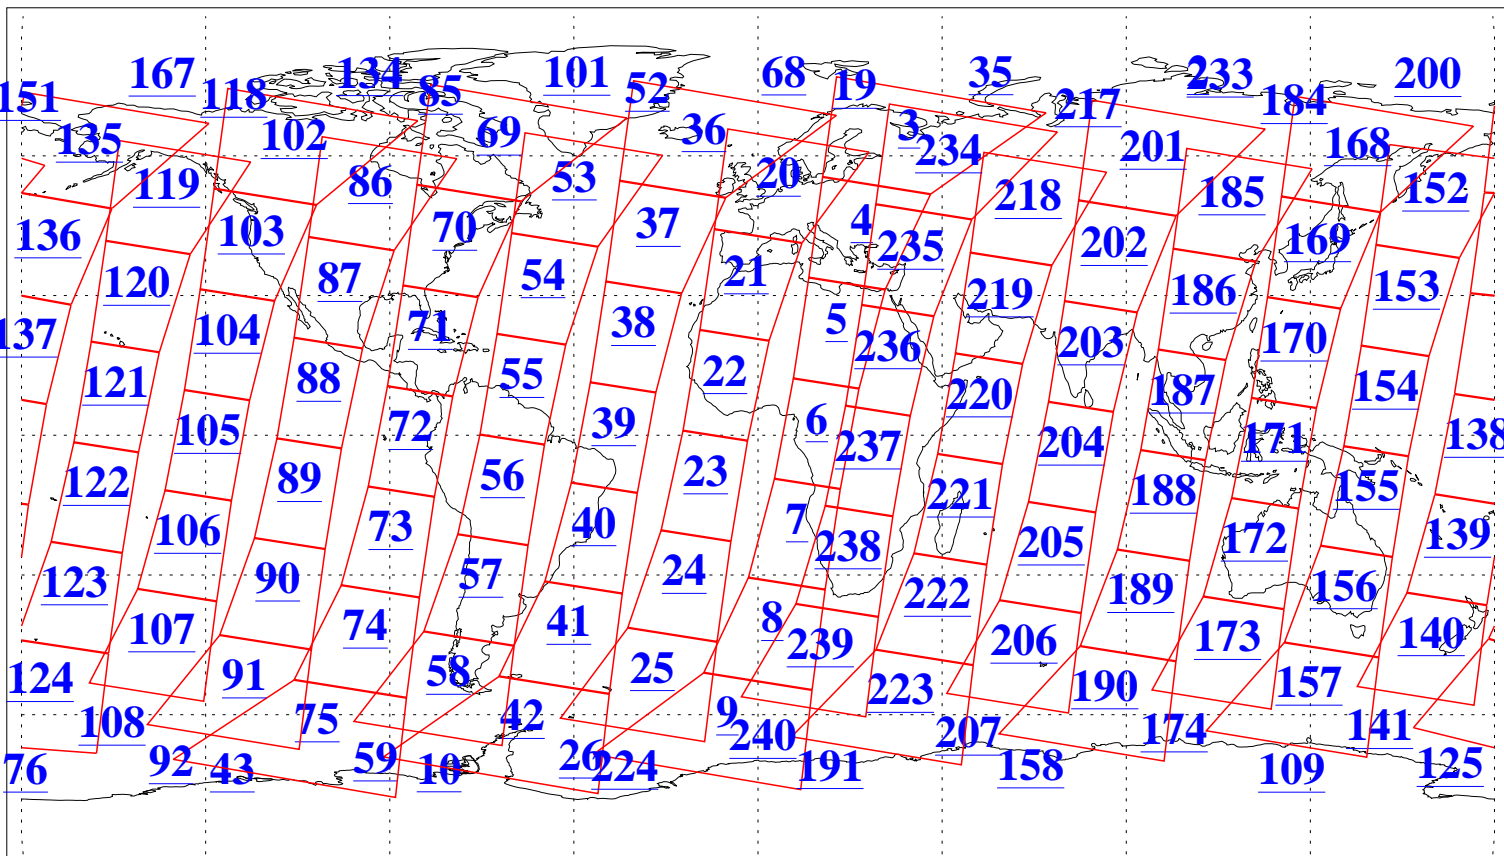

L1B Availability  
AMSU Granules: 240  
HSB Granules: 0  
AIRS Granules: 240

15 Jul 2019  
DoY 196  
Aqua Day 6281  
Granules: 1 to 120

Granules: 121 to 240

Legend: AMSU Available, HSB Available, AIRS Available

L1B Availability  
AMSU Granules: 240  
HSB Granules: 0  
AIRS Granules: 240

15 Jul 2019  
DoY 196  
Aqua Day 6281

Ascending Granules

Descending Granules

Legend: AMSU Available, HSB Available, AIRS Available

L1B Availability  
 AMSU Granules: 240  
 HSB Granules: 0  
 AIRS Granules: 240

15 Jul 2019  
 DoY 196  
 Aqua Day 6281

Northern Hemisphere Granules

Southern Hemisphere Granules

Legend: AMSU Available, HSB Available, AIRS Available