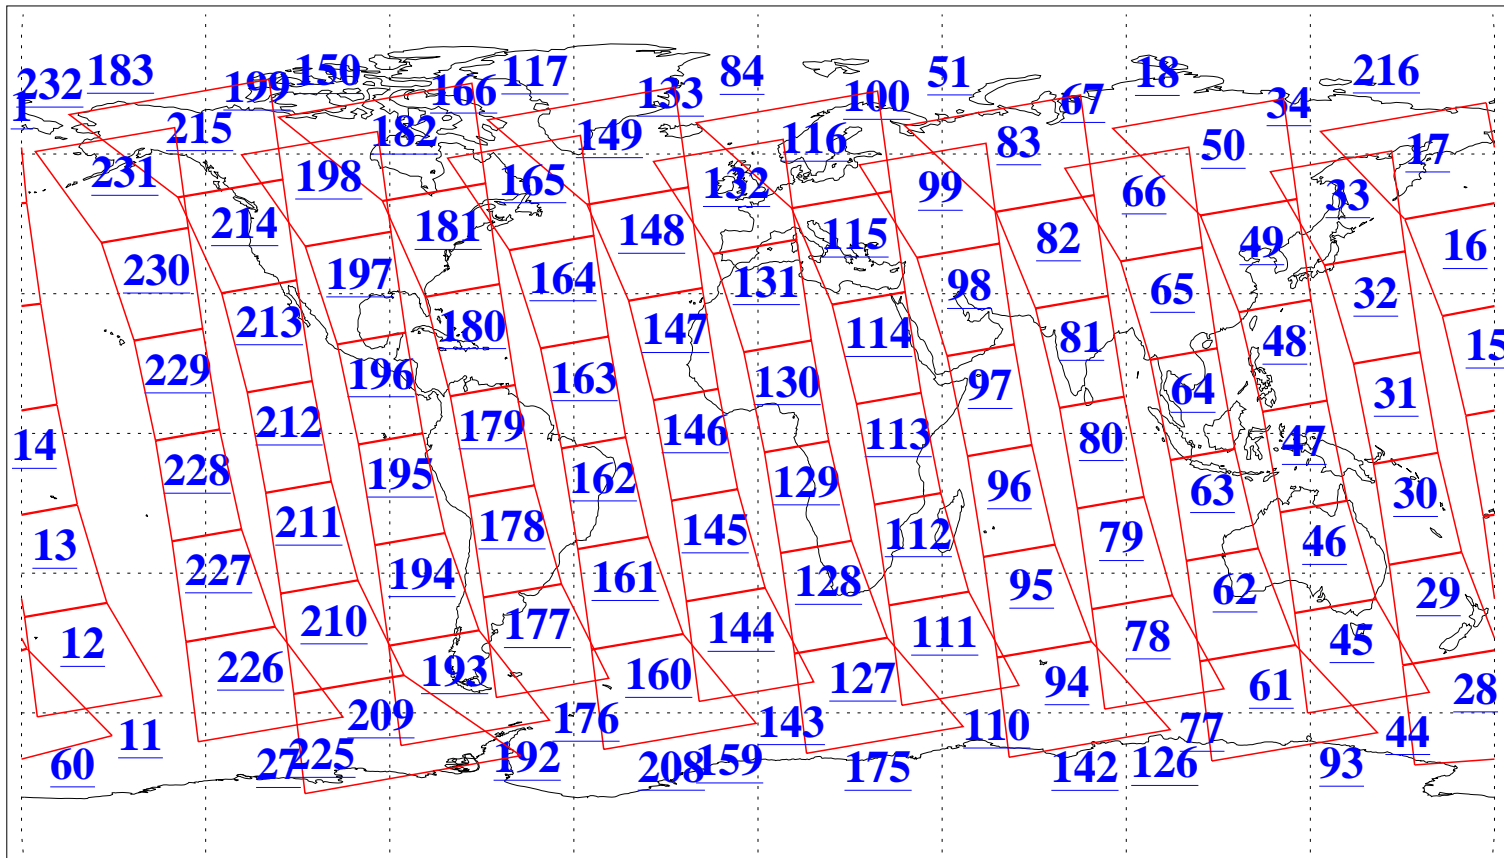

L1B Availability  
AMSU Granules: 240  
HSB Granules: 0  
AIRS Granules: 240

15 Jul 2019  
DoY 196  
Aqua Day 6281  
Granules: 1 to 120

Granules: 121 to 240

Legend: AMSU Available, HSB Available, AIRS Available

L1B Availability  
AMSU Granules: 240  
HSB Granules: 0  
AIRS Granules: 240

15 Jul 2019  
DoY 196  
Aqua Day 6281

Ascending Granules

Descending Granules

Legend: AMSU Available, HSB Available, AIRS Available

L1B Availability  
 AMSU Granules: 240  
 HSB Granules: 0  
 AIRS Granules: 240

15 Jul 2019  
 DoY 196  
 Aqua Day 6281

Northern Hemisphere Granules

Southern Hemisphere Granules

Legend: AMSU Available, HSB Available, AIRS Available