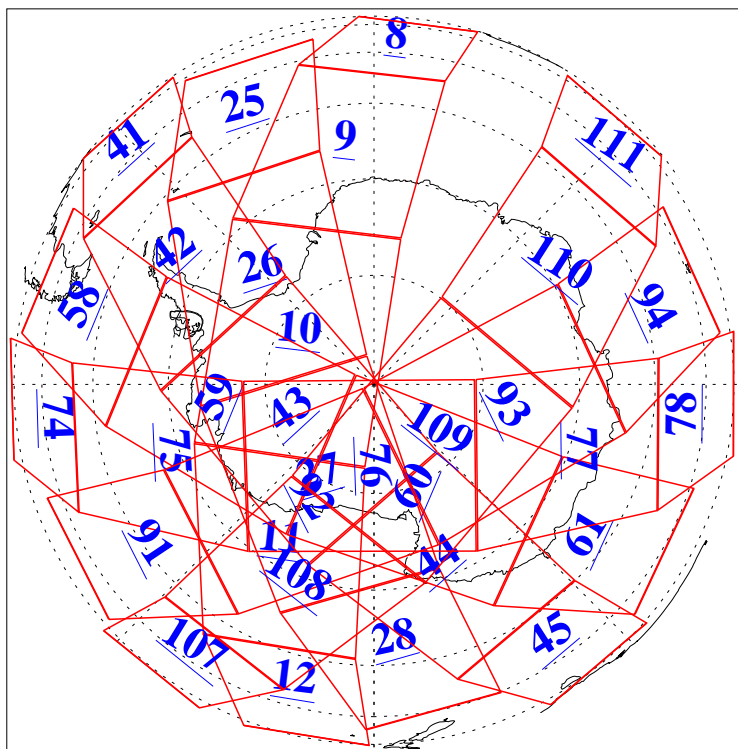

L1B Availability  
AMSU Granules: 240  
HSB Granules: 0  
AIRS Granules: 240

15 Jul 2019  
DoY 196  
Aqua Day 6281  
Granules: 1 to 120

Granules: 121 to 240

Legend: AMSU Available, HSB Available, AIRS Available

L1B Availability  
AMSU Granules: 240  
HSB Granules: 0  
AIRS Granules: 240

15 Jul 2019  
DoY 196  
Aqua Day 6281

Ascending Granules

Descending Granules

Legend: AMSU Available, HSB Available, AIRS Available

L1B Availability  
 AMSU Granules: 240  
 HSB Granules: 0  
 AIRS Granules: 240

15 Jul 2019  
 DoY 196  
 Aqua Day 6281

Northern Hemisphere Granules

Southern Hemisphere Granules

Legend: AMSU Available, HSB Available, AIRS Available