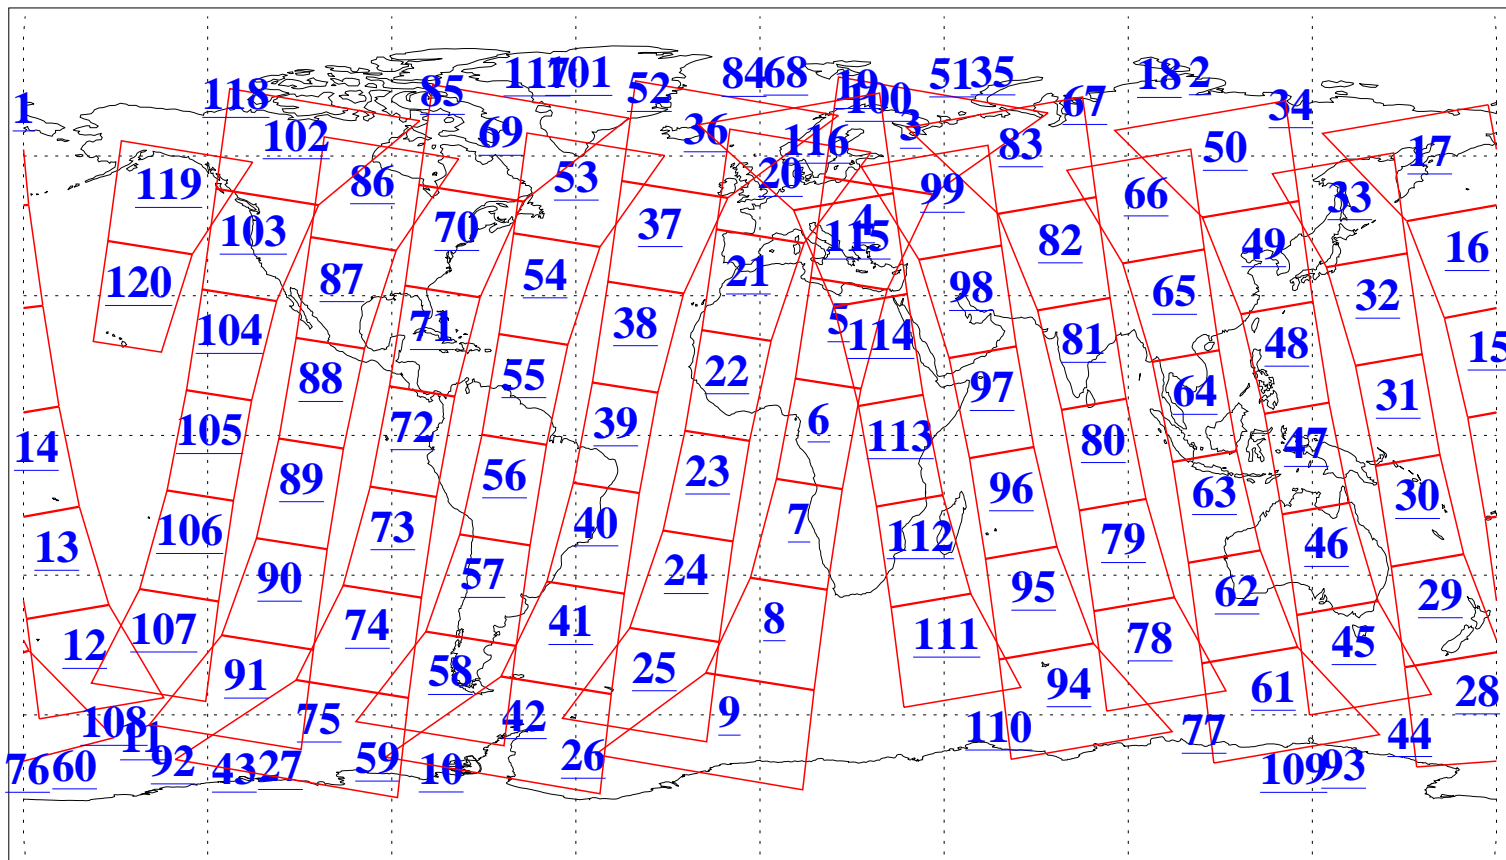

L1B Availability  
AMSU Granules: 240  
HSB Granules: 0  
AIRS Granules: 240

15 Jul 2019  
DoY 196  
Aqua Day 6281  
Granules: 1 to 120

Granules: 121 to 240

Legend: AMSU Available, HSB Available, AIRS Available

L1B Availability  
AMSU Granules: 240  
HSB Granules: 0  
AIRS Granules: 240

15 Jul 2019  
DoY 196  
Aqua Day 6281

Ascending Granules

Descending Granules

Legend: AMSU Available, HSB Available, AIRS Available

L1B Availability  
 AMSU Granules: 240  
 HSB Granules: 0  
 AIRS Granules: 240

15 Jul 2019  
 DoY 196  
 Aqua Day 6281

Northern Hemisphere Granules

Southern Hemisphere Granules

Legend: AMSU Available, HSB Available, AIRS Available