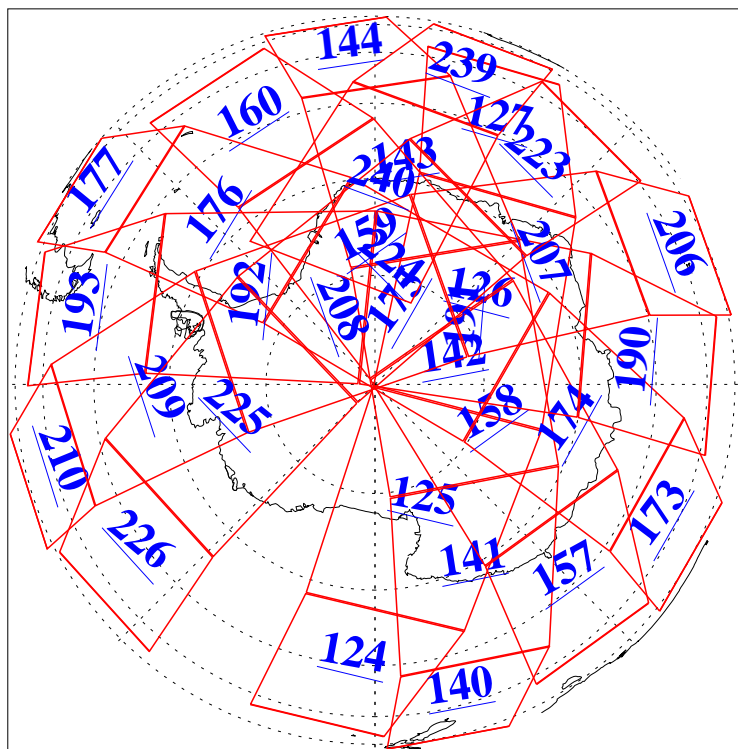

L1B Availability  
AMSU Granules: 240  
HSB Granules: 0  
AIRS Granules: 240

15 Jul 2019  
DoY 196  
Aqua Day 6281  
Granules: 1 to 120

Granules: 121 to 240

Legend: AMSU Available, HSB Available, AIRS Available

L1B Availability  
AMSU Granules: 240  
HSB Granules: 0  
AIRS Granules: 240

15 Jul 2019  
DoY 196  
Aqua Day 6281

Ascending Granules

Descending Granules

Legend: AMSU Available, HSB Available, AIRS Available

L1B Availability  
 AMSU Granules: 240  
 HSB Granules: 0  
 AIRS Granules: 240

15 Jul 2019  
 DoY 196  
 Aqua Day 6281

Northern Hemisphere Granules

Southern Hemisphere Granules

Legend: AMSU Available, HSB Available, AIRS Available