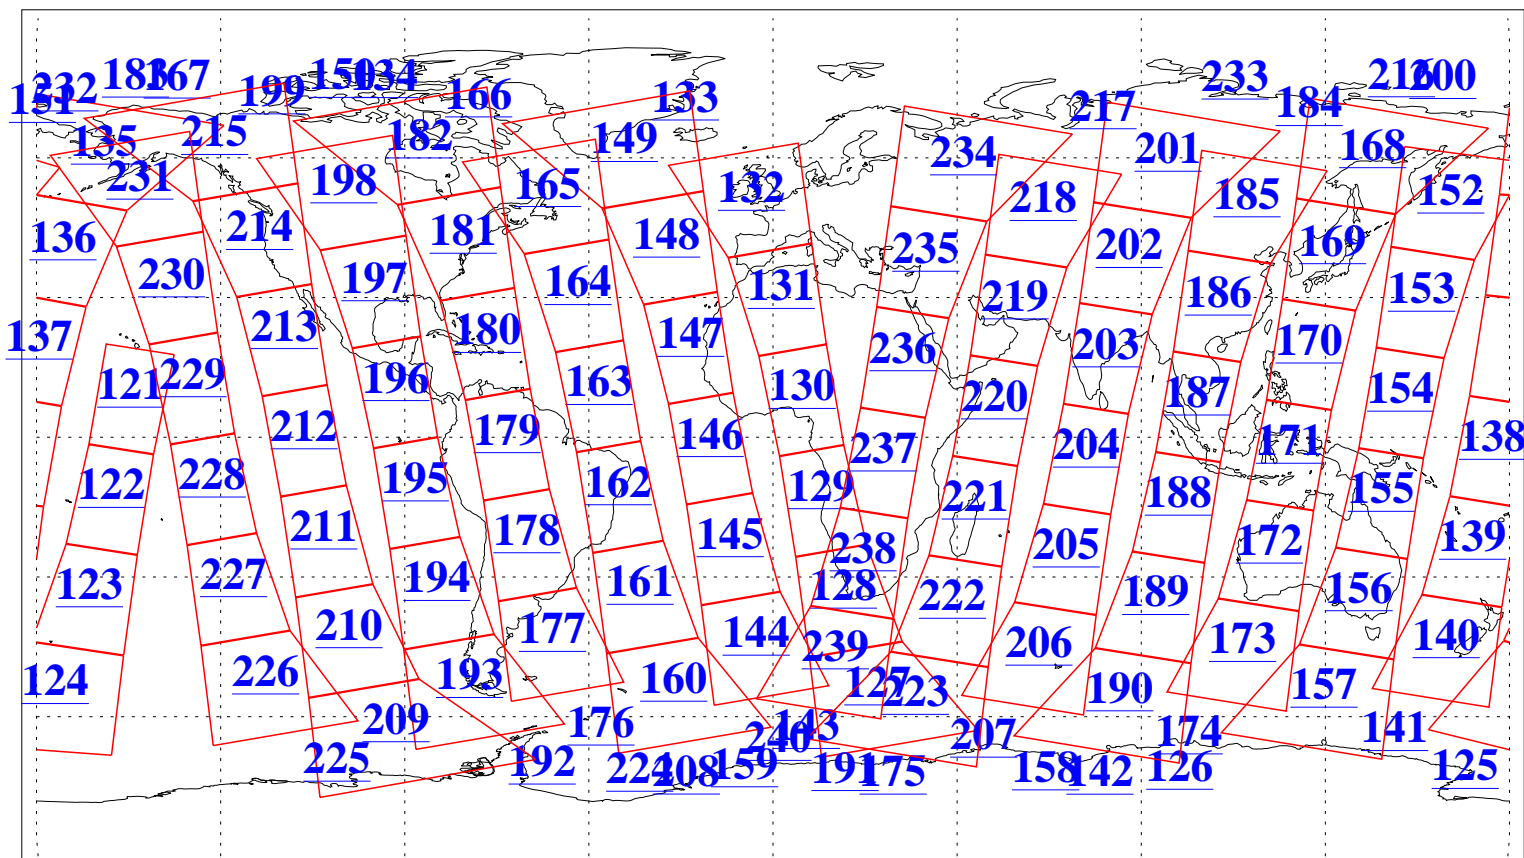

L1B Availability  
AMSU Granules: 240  
HSB Granules: 0  
AIRS Granules: 240

15 Jul 2019  
DoY 196  
Aqua Day 6281  
Granules: 1 to 120

Granules: 121 to 240

Legend: AMSU Available, HSB Available, AIRS Available

L1B Availability  
AMSU Granules: 240  
HSB Granules: 0  
AIRS Granules: 240

15 Jul 2019  
DoY 196  
Aqua Day 6281

Ascending Granules

Descending Granules

Legend: AMSU Available, HSB Available, AIRS Available

L1B Availability  
 AMSU Granules: 240  
 HSB Granules: 0  
 AIRS Granules: 240

15 Jul 2019  
 DoY 196  
 Aqua Day 6281

Northern Hemisphere Granules

Southern Hemisphere Granules

Legend: AMSU Available, HSB Available, AIRS Available