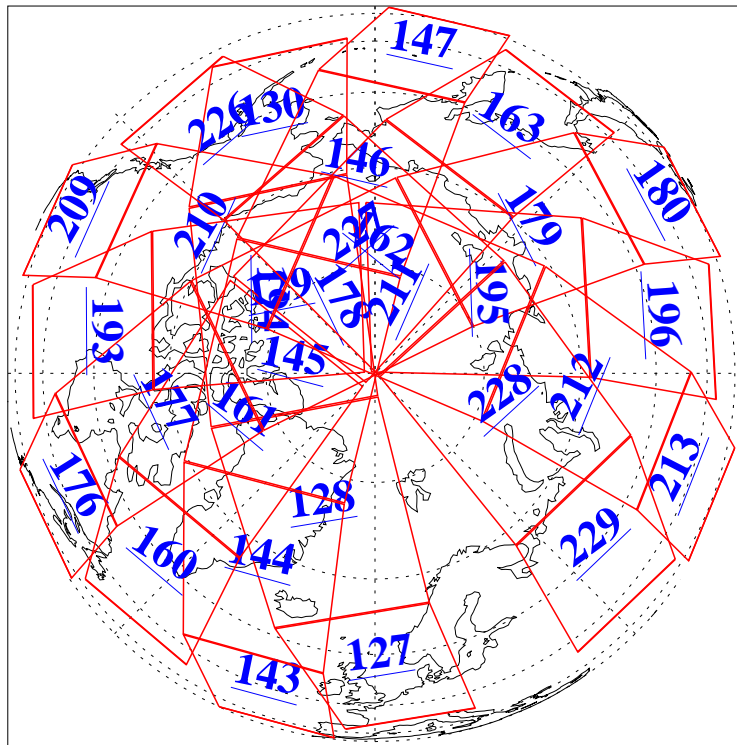

12 Jul 2019
DoY 193
Aqua Day 6278

Ascending Granules

Descending Granules

Legend: AMSU Available, HSB Available, AIRS Available

L1B Availability
 AMSU Granules: 240
 HSB Granules: 0
 AIRS Granules: 237

12 Jul 2019
 DoY 193
 Aqua Day 6278

Northern Hemisphere Granules

Southern Hemisphere Granules

Legend: AMSU Available, HSB Available, AIRS Available