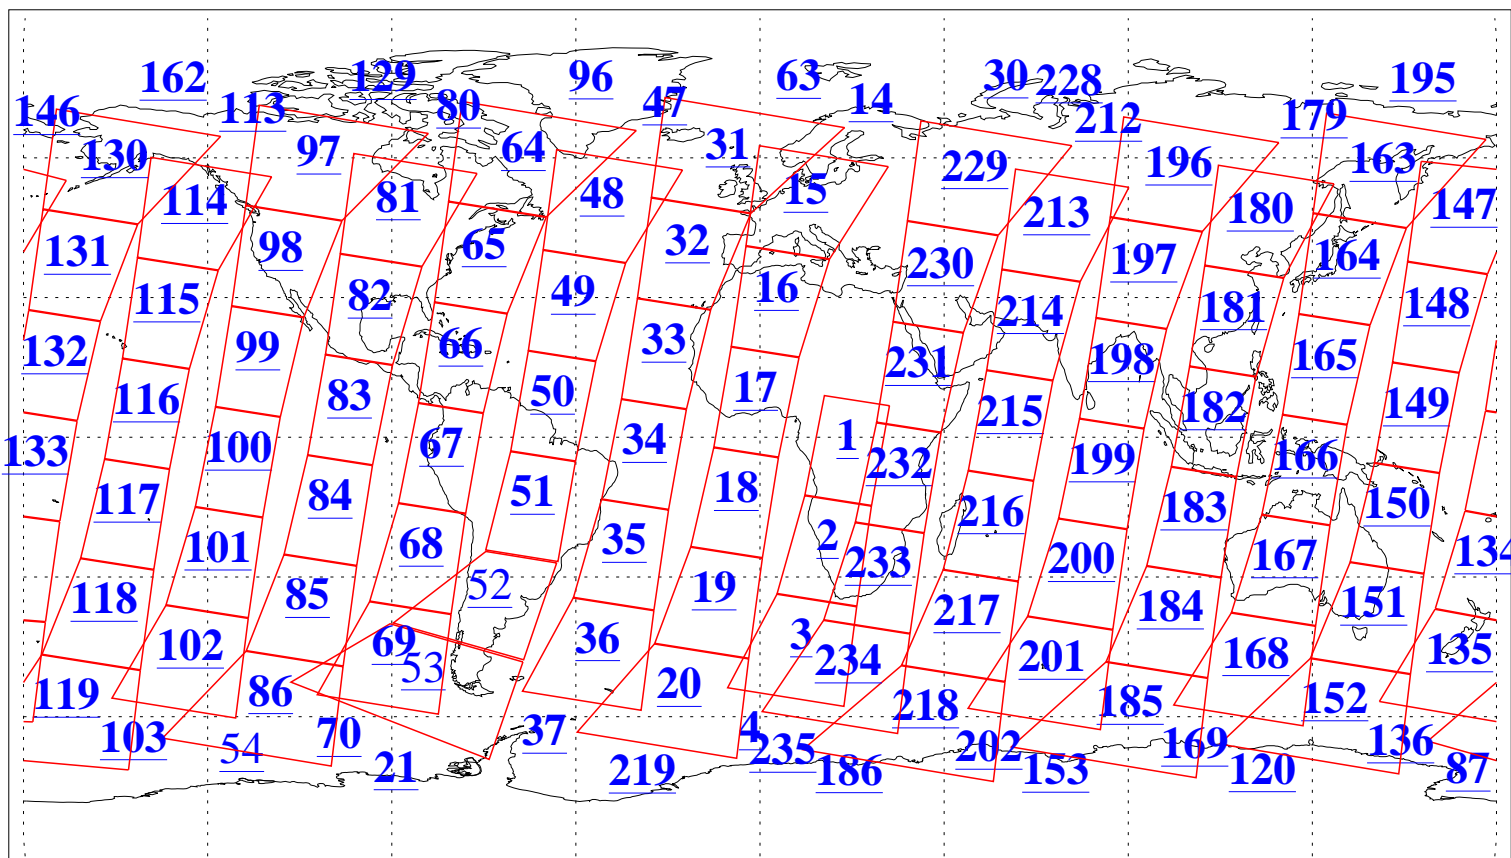

L1B Availability
AMSU Granules: 240
HSB Granules: 0
AIRS Granules: 237

12 Jul 2019
DoY 193
Aqua Day 6278
Granules: 1 to 120

Granules: 121 to 240

Legend: AMSU Available, HSB Available, AIRS Available

L1B Availability
AMSU Granules: 240
HSB Granules: 0
AIRS Granules: 237

12 Jul 2019
DoY 193
Aqua Day 6278

Ascending Granules

Descending Granules

Legend: AMSU Available, HSB Available, AIRS Available

L1B Availability
 AMSU Granules: 240
 HSB Granules: 0
 AIRS Granules: 237

12 Jul 2019
 DoY 193
 Aqua Day 6278

Northern Hemisphere Granules

Southern Hemisphere Granules

Legend: AMSU Available, HSB Available, AIRS Available