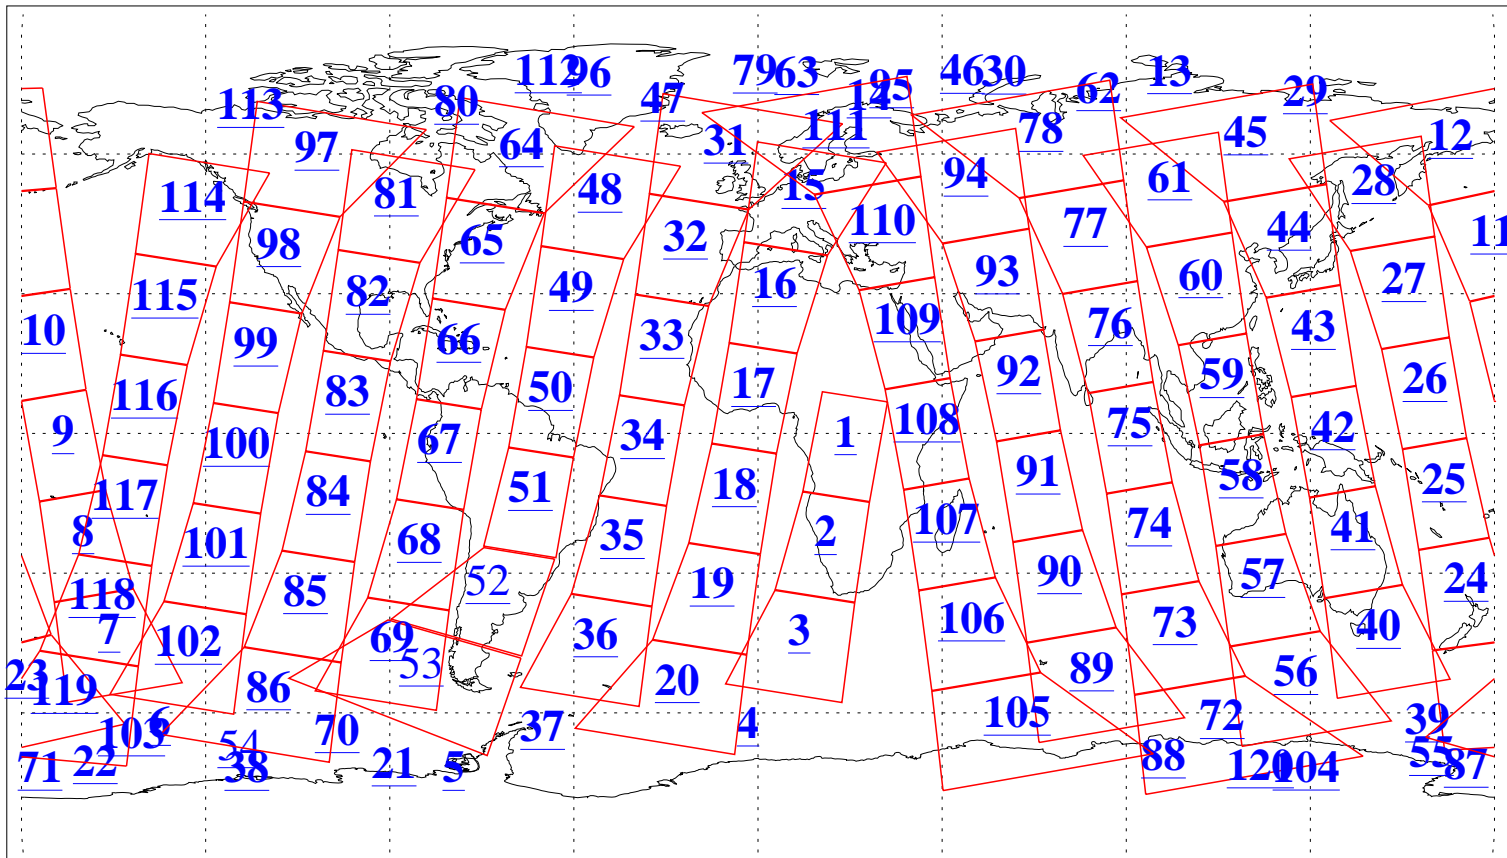

L1B Availability
AMSU Granules: 240
HSB Granules: 0
AIRS Granules: 237

12 Jul 2019
DoY 193
Aqua Day 6278
Granules: 1 to 120

Granules: 121 to 240

Legend: AMSU Available, HSB Available, AIRS Available

L1B Availability
AMSU Granules: 240
HSB Granules: 0
AIRS Granules: 237

12 Jul 2019
DoY 193
Aqua Day 6278

Ascending Granules

Descending Granules

Legend: AMSU Available, HSB Available, AIRS Available

L1B Availability
 AMSU Granules: 240
 HSB Granules: 0
 AIRS Granules: 237

12 Jul 2019
 DoY 193
 Aqua Day 6278

Northern Hemisphere Granules

Southern Hemisphere Granules

Legend: AMSU Available, HSB Available, AIRS Available