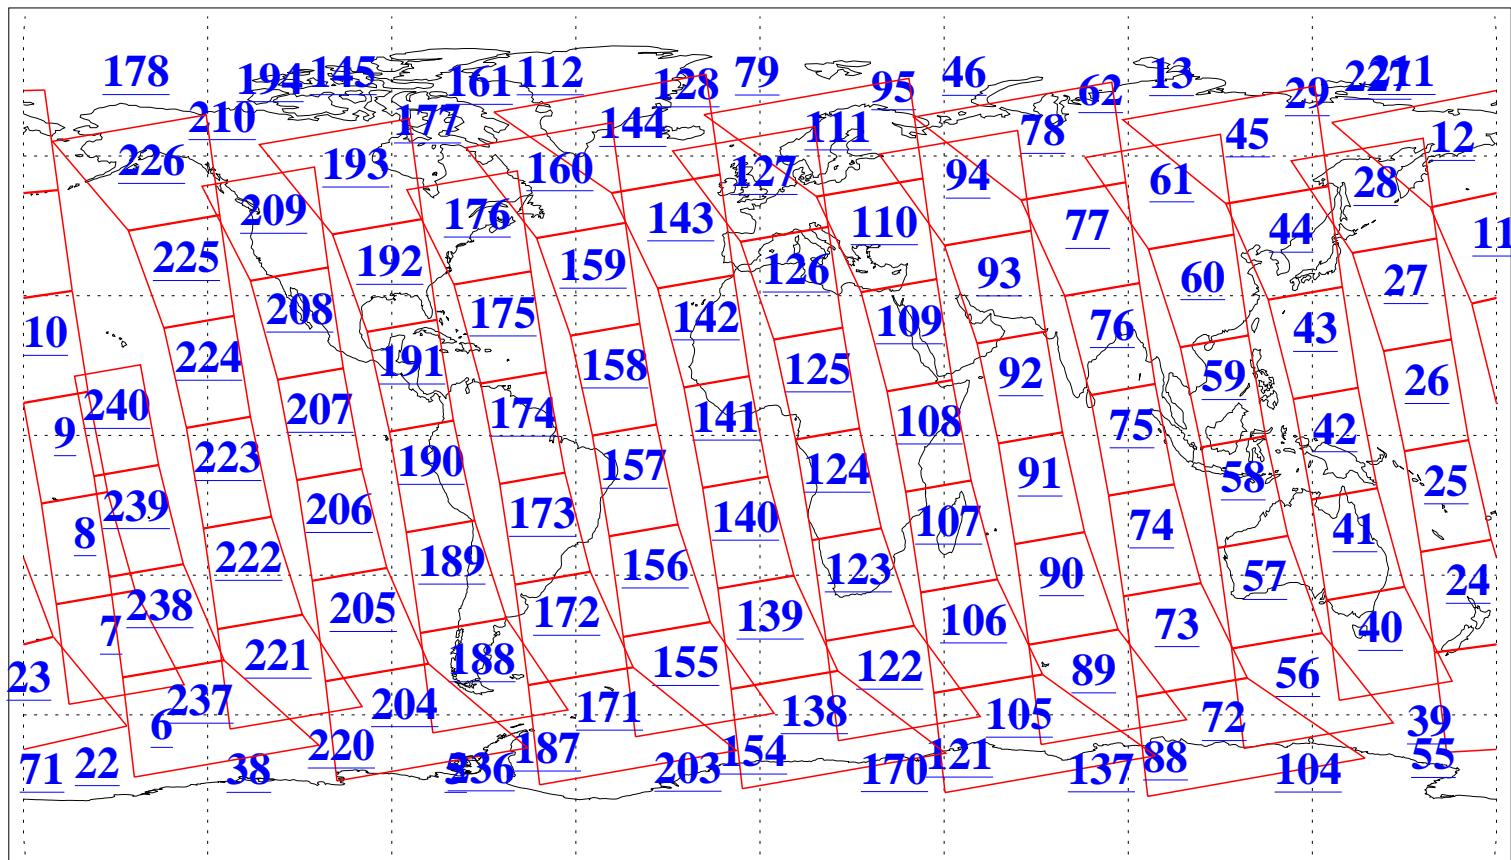

L1B Availability
AMSU Granules: 240
HSB Granules: 0
AIRS Granules: 237

12 Jul 2019
DoY 193
Aqua Day 6278
Granules: 1 to 120

Granules: 121 to 240

Legend: AMSU Available, HSB Available, AIRS Available

L1B Availability
AMSU Granules: 240
HSB Granules: 0
AIRS Granules: 237

12 Jul 2019
DoY 193
Aqua Day 6278

Ascending Granules

Descending Granules

Legend: AMSU Available, HSB Available, AIRS Available

L1B Availability
 AMSU Granules: 240
 HSB Granules: 0
 AIRS Granules: 237

12 Jul 2019
 DoY 193
 Aqua Day 6278

Northern Hemisphere Granules

Southern Hemisphere Granules

Legend: AMSU Available, HSB Available, AIRS Available