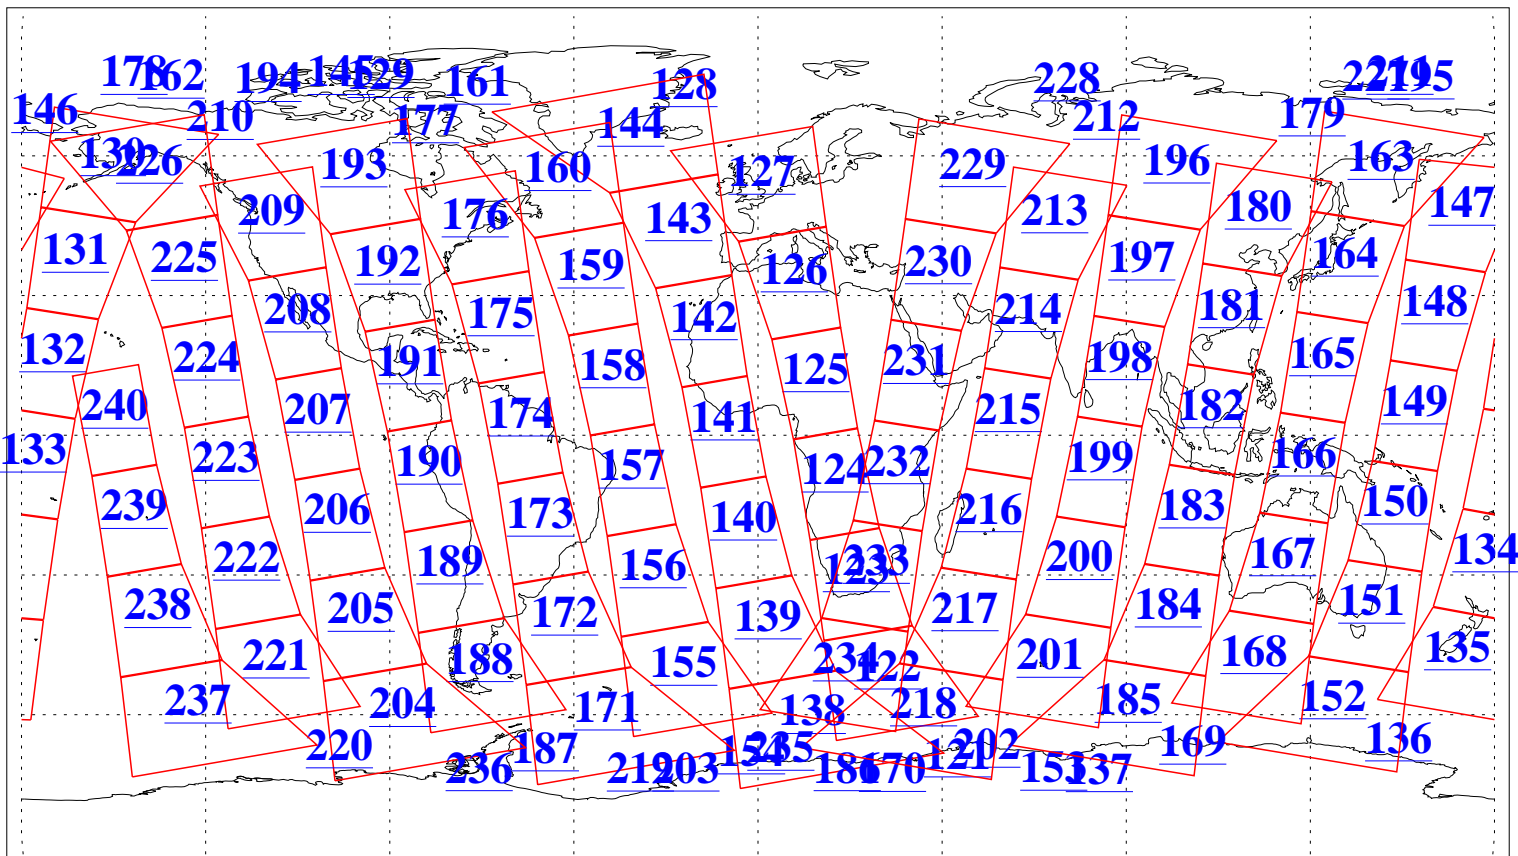

L1B Availability
AMSU Granules: 240
HSB Granules: 0
AIRS Granules: 237

12 Jul 2019
DoY 193
Aqua Day 6278
Granules: 1 to 120

Granules: 121 to 240

Legend: AMSU Available, HSB Available, AIRS Available

L1B Availability
AMSU Granules: 240
HSB Granules: 0
AIRS Granules: 237

12 Jul 2019
DoY 193
Aqua Day 6278

Ascending Granules

Descending Granules

Legend: AMSU Available, HSB Available, AIRS Available

L1B Availability
 AMSU Granules: 240
 HSB Granules: 0
 AIRS Granules: 237

12 Jul 2019
 DoY 193
 Aqua Day 6278

Northern Hemisphere Granules

Southern Hemisphere Granules

Legend: AMSU Available, HSB Available, AIRS Available