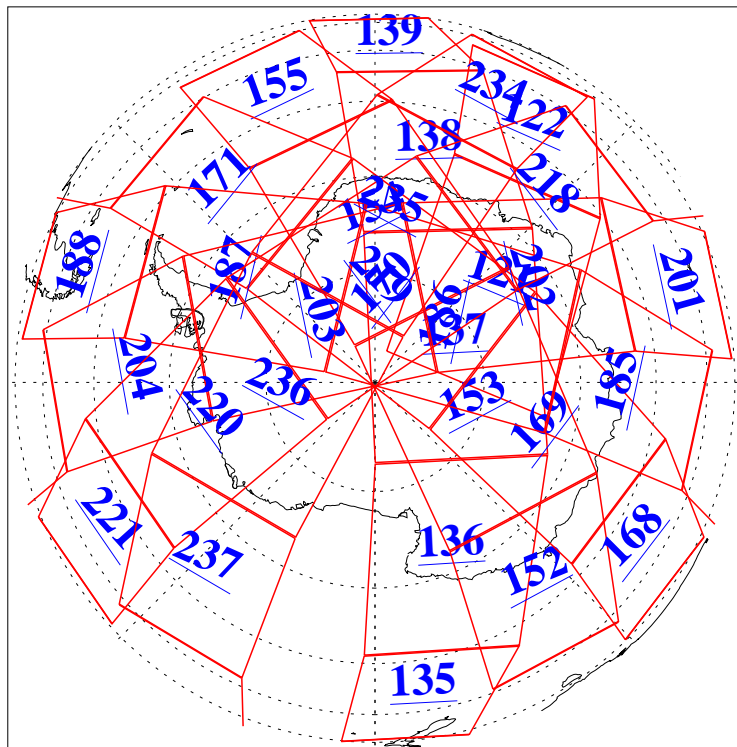

L1B Availability
AMSU Granules: 240
HSB Granules: 0
AIRS Granules: 237

12 Jul 2019
DoY 193
Aqua Day 6278
Granules: 1 to 120

Granules: 121 to 240

Legend: AMSU Available, HSB Available, AIRS Available

L1B Availability
AMSU Granules: 240
HSB Granules: 0
AIRS Granules: 237

12 Jul 2019
DoY 193
Aqua Day 6278

Ascending Granules

Descending Granules

Legend: AMSU Available, HSB Available, AIRS Available

L1B Availability
 AMSU Granules: 240
 HSB Granules: 0
 AIRS Granules: 237

12 Jul 2019
 DoY 193
 Aqua Day 6278

Northern Hemisphere Granules

Southern Hemisphere Granules

Legend: AMSU Available, HSB Available, AIRS Available