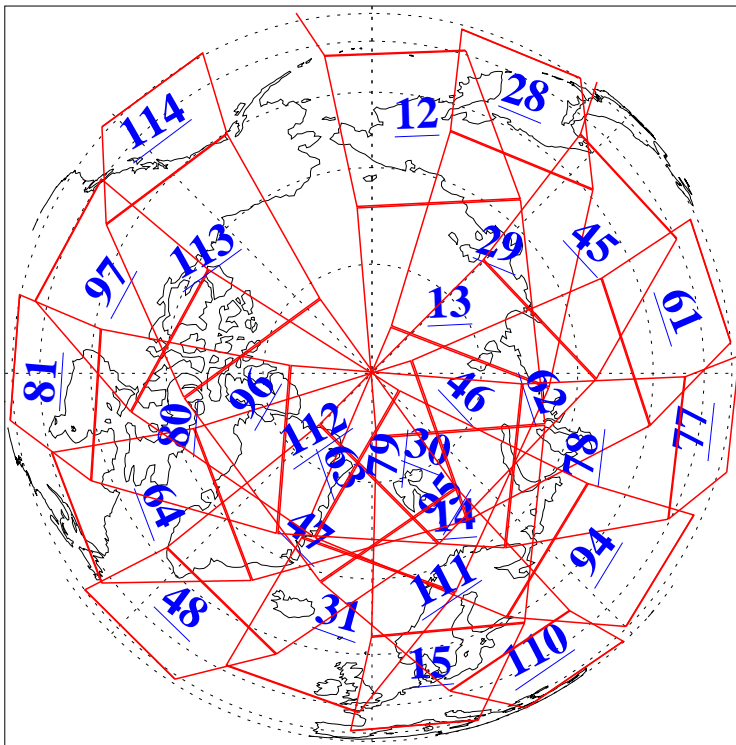

L1B Availability
AMSU Granules: 240
HSB Granules: 0
AIRS Granules: 237

12 Jul 2019
DoY 193
Aqua Day 6278
Granules: 1 to 120

Granules: 121 to 240

Legend: AMSU Available, HSB Available, AIRS Available

L1B Availability
AMSU Granules: 240
HSB Granules: 0
AIRS Granules: 237

12 Jul 2019
DoY 193
Aqua Day 6278

Ascending Granules

Descending Granules

Legend: AMSU Available, HSB Available, AIRS Available

L1B Availability
 AMSU Granules: 240
 HSB Granules: 0
 AIRS Granules: 237

12 Jul 2019
 DoY 193
 Aqua Day 6278

Northern Hemisphere Granules

Southern Hemisphere Granules

Legend: AMSU Available, HSB Available, AIRS Available