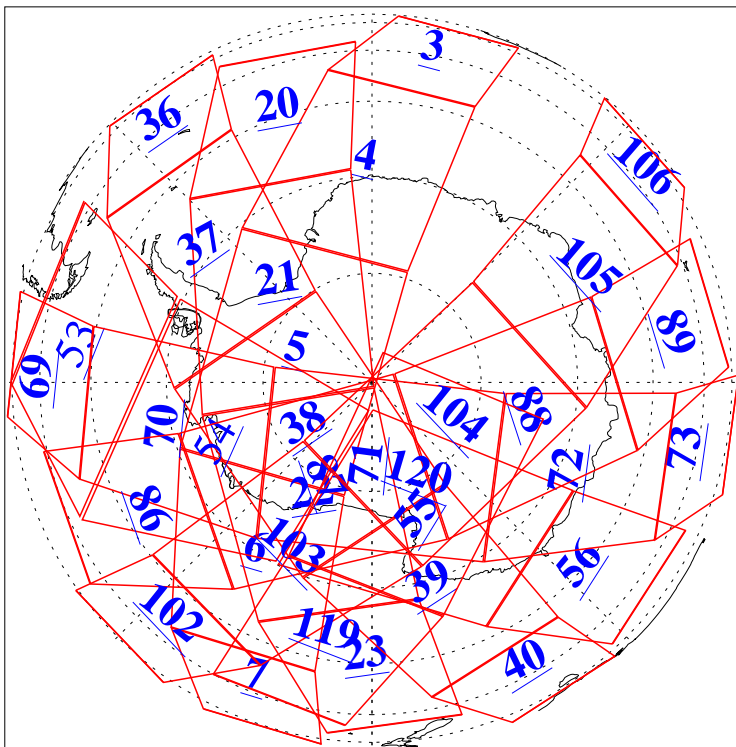

L1B Availability
AMSU Granules: 240
HSB Granules: 0
AIRS Granules: 237

12 Jul 2019
DoY 193
Aqua Day 6278
Granules: 1 to 120

Granules: 121 to 240

Legend: AMSU Available, HSB Available, AIRS Available

L1B Availability
AMSU Granules: 240
HSB Granules: 0
AIRS Granules: 237

12 Jul 2019
DoY 193
Aqua Day 6278

Ascending Granules

Descending Granules

Legend: AMSU Available, HSB Available, AIRS Available

L1B Availability
 AMSU Granules: 240
 HSB Granules: 0
 AIRS Granules: 237

12 Jul 2019
 DoY 193
 Aqua Day 6278

Northern Hemisphere Granules

Southern Hemisphere Granules

Legend: AMSU Available, HSB Available, AIRS Available