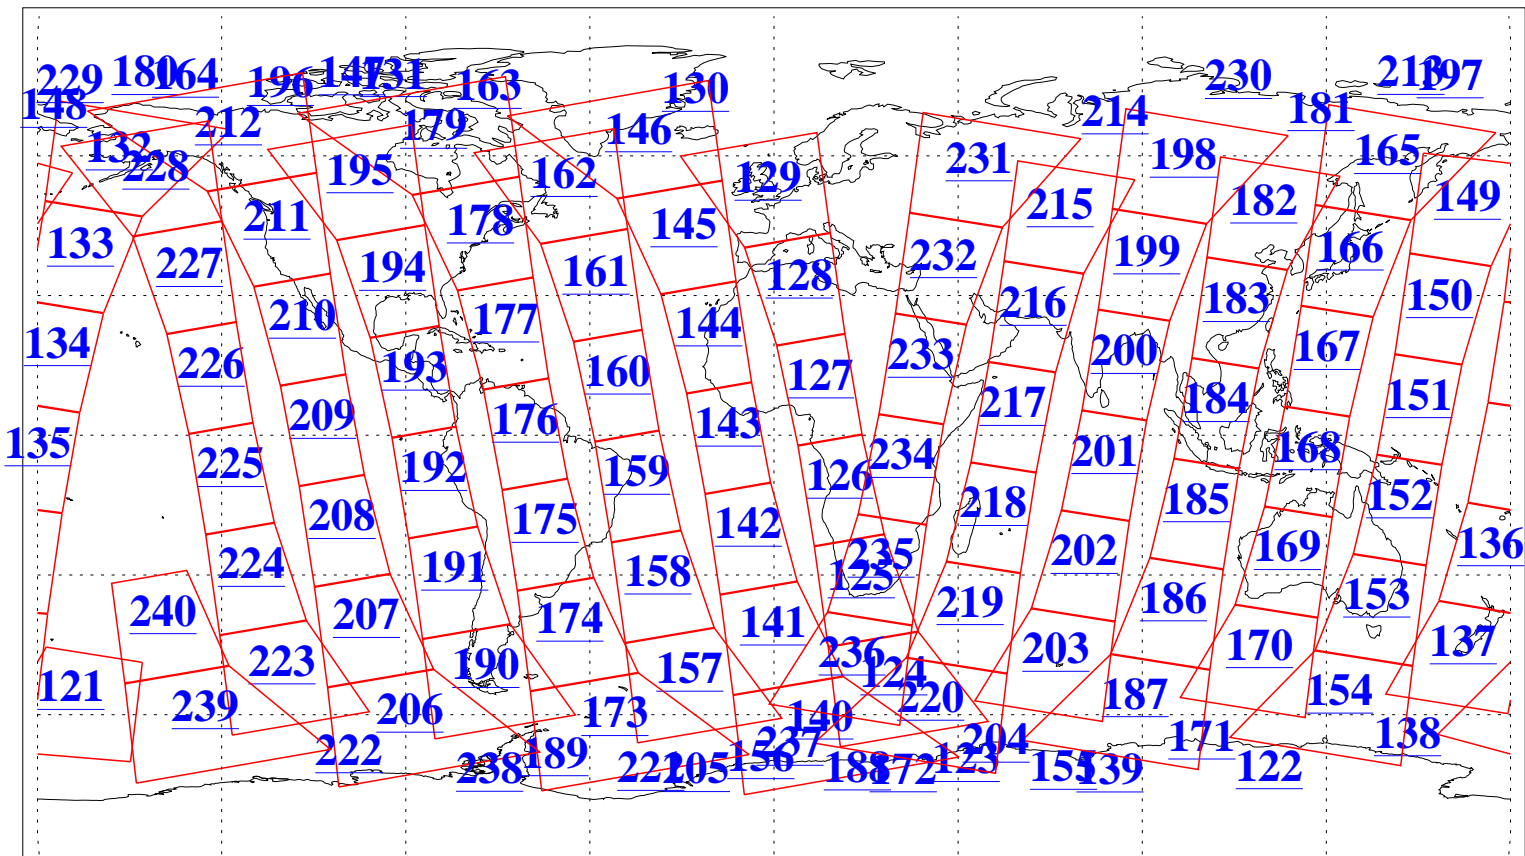

L1B Availability
AMSU Granules: 240
HSB Granules: 0
AIRS Granules: 240

10 Jul 2019
DoY 191
Aqua Day 6276
Granules: 1 to 120

Granules: 121 to 240

Legend: AMSU Available, HSB Available, AIRS Available

L1B Availability
AMSU Granules: 240
HSB Granules: 0
AIRS Granules: 240

10 Jul 2019
DoY 191
Aqua Day 6276
Ascending Granules

Descending Granules

Legend: AMSU Available, HSB Available, AIRS Available

L1B Availability
 AMSU Granules: 240
 HSB Granules: 0
 AIRS Granules: 240

10 Jul 2019
 DoY 191
 Aqua Day 6276

Northern Hemisphere Granules

Southern Hemisphere Granules

Legend: AMSU Available, HSB Available, AIRS Available