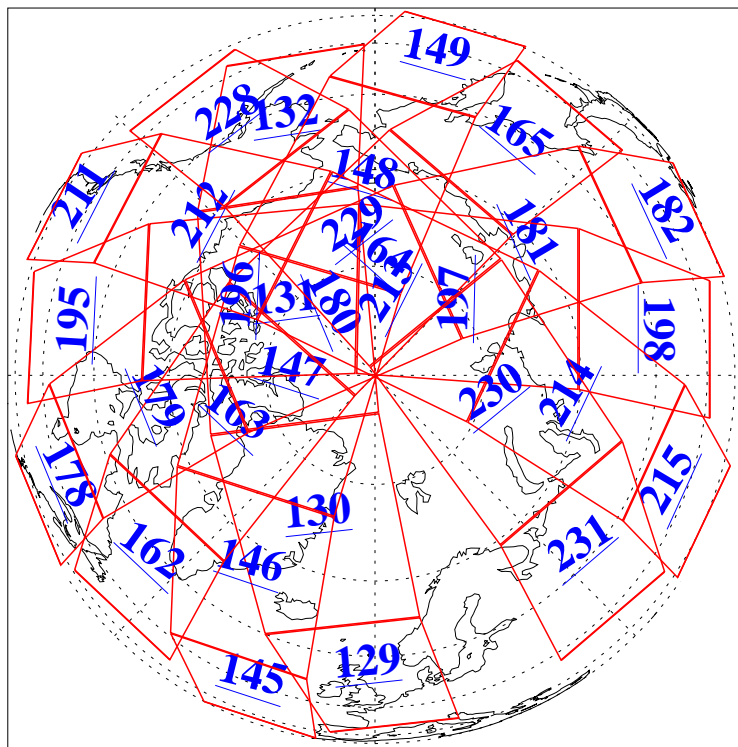

L1B Availability
AMSU Granules: 240
HSB Granules: 0
AIRS Granules: 240

10 Jul 2019
DoY 191
Aqua Day 6276
Granules: 1 to 120

Granules: 121 to 240

Legend: AMSU Available, HSB Available, AIRS Available

L1B Availability
AMSU Granules: 240
HSB Granules: 0
AIRS Granules: 240

10 Jul 2019
DoY 191
Aqua Day 6276
Ascending Granules

Descending Granules

Legend: AMSU Available, HSB Available, AIRS Available

L1B Availability
 AMSU Granules: 240
 HSB Granules: 0
 AIRS Granules: 240

10 Jul 2019
 DoY 191
 Aqua Day 6276

Northern Hemisphere Granules

Southern Hemisphere Granules

Legend: AMSU Available, HSB Available, AIRS Available