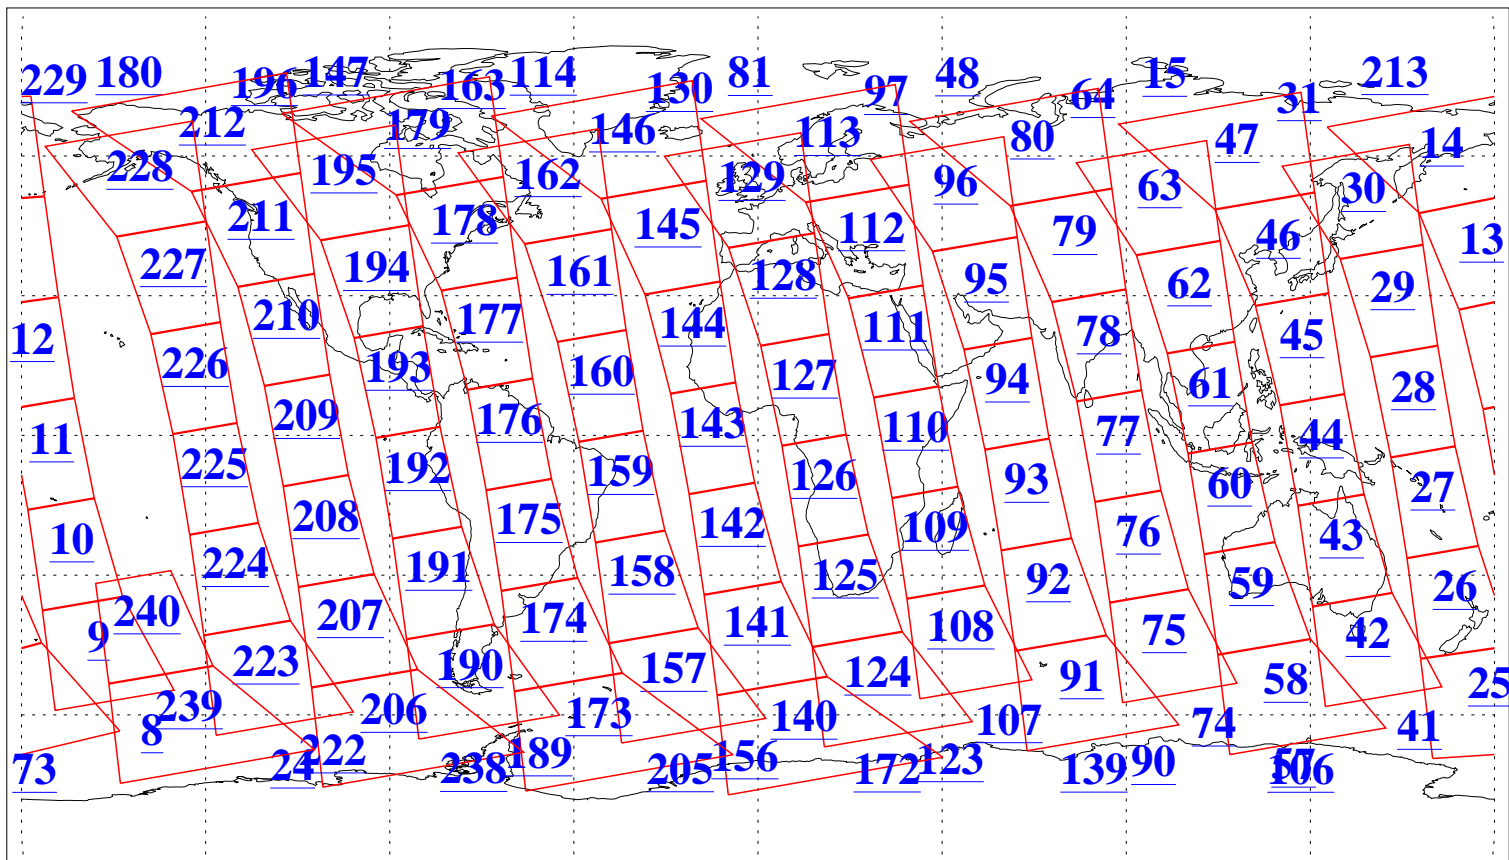

L1B Availability
AMSU Granules: 240
HSB Granules: 0
AIRS Granules: 240

10 Jul 2019
DoY 191
Aqua Day 6276
Granules: 1 to 120

Granules: 121 to 240

Legend: AMSU Available, HSB Available, AIRS Available

L1B Availability
AMSU Granules: 240
HSB Granules: 0
AIRS Granules: 240

10 Jul 2019
DoY 191
Aqua Day 6276
Ascending Granules

Descending Granules

Legend: AMSU Available, HSB Available, AIRS Available

L1B Availability
 AMSU Granules: 240
 HSB Granules: 0
 AIRS Granules: 240

10 Jul 2019
 DoY 191
 Aqua Day 6276

Northern Hemisphere Granules

Southern Hemisphere Granules

Legend: AMSU Available, HSB Available, AIRS Available