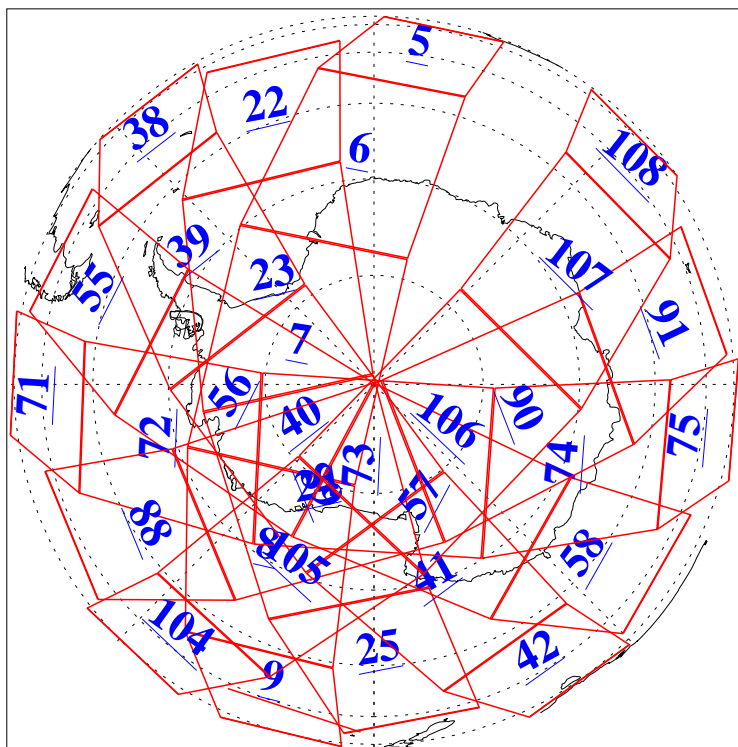

L1B Availability
AMSU Granules: 240
HSB Granules: 0
AIRS Granules: 240

10 Jul 2019
DoY 191
Aqua Day 6276
Granules: 1 to 120

Granules: 121 to 240

Legend: AMSU Available, HSB Available, AIRS Available

L1B Availability
AMSU Granules: 240
HSB Granules: 0
AIRS Granules: 240

10 Jul 2019
DoY 191
Aqua Day 6276
Ascending Granules

Descending Granules

Legend: AMSU Available, HSB Available, AIRS Available

L1B Availability
 AMSU Granules: 240
 HSB Granules: 0
 AIRS Granules: 240

10 Jul 2019
 DoY 191
 Aqua Day 6276

Northern Hemisphere Granules

Southern Hemisphere Granules

Legend: AMSU Available, HSB Available, AIRS Available