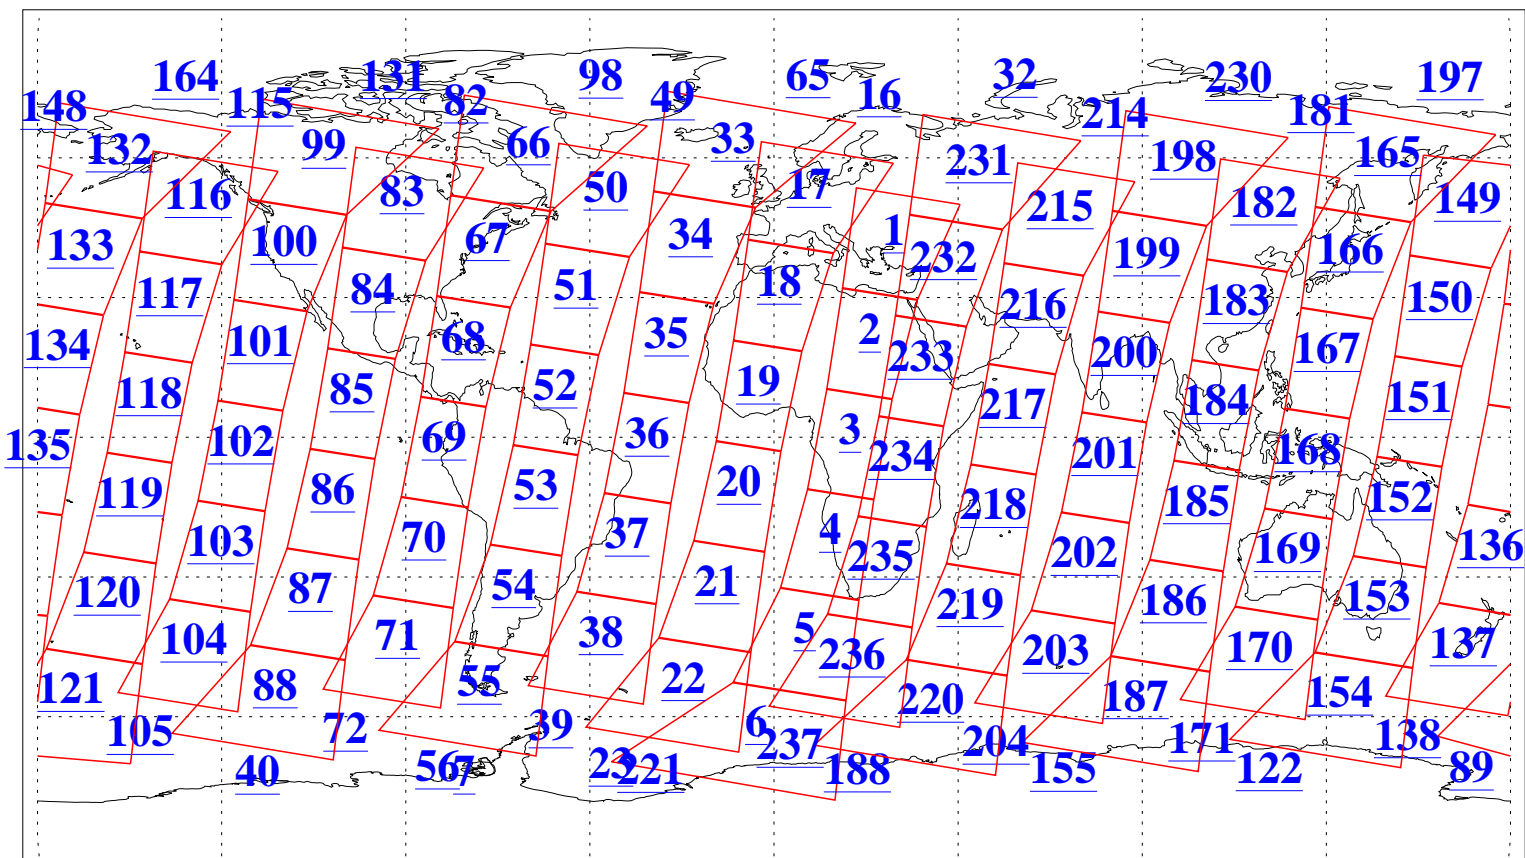

L1B Availability
AMSU Granules: 240
HSB Granules: 0
AIRS Granules: 240

10 Jul 2019
DoY 191
Aqua Day 6276
Granules: 1 to 120

Granules: 121 to 240

Legend: AMSU Available, HSB Available, AIRS Available

L1B Availability
AMSU Granules: 240
HSB Granules: 0
AIRS Granules: 240

10 Jul 2019
DoY 191
Aqua Day 6276
Ascending Granules

Descending Granules

Legend: AMSU Available, HSB Available, AIRS Available

L1B Availability
 AMSU Granules: 240
 HSB Granules: 0
 AIRS Granules: 240

10 Jul 2019
 DoY 191
 Aqua Day 6276

Northern Hemisphere Granules

Southern Hemisphere Granules

Legend: AMSU Available, HSB Available, AIRS Available