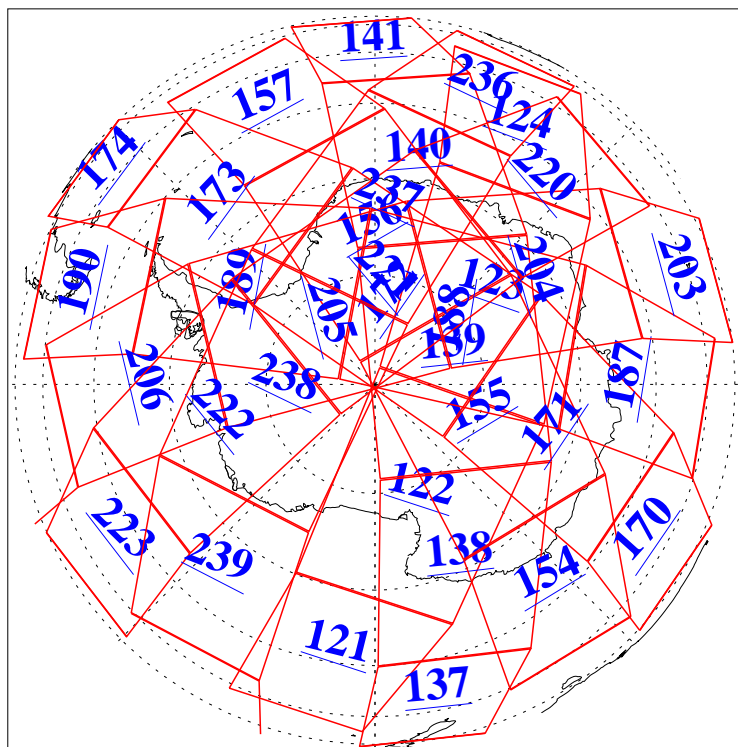

L1B Availability
AMSU Granules: 240
HSB Granules: 0
AIRS Granules: 240

10 Jul 2019
DoY 191
Aqua Day 6276
Granules: 1 to 120

Granules: 121 to 240

Legend: AMSU Available, HSB Available, AIRS Available

L1B Availability
AMSU Granules: 240
HSB Granules: 0
AIRS Granules: 240

10 Jul 2019
DoY 191
Aqua Day 6276
Ascending Granules

Descending Granules

Legend: AMSU Available, HSB Available, AIRS Available

L1B Availability
 AMSU Granules: 240
 HSB Granules: 0
 AIRS Granules: 240

10 Jul 2019
 DoY 191
 Aqua Day 6276

Northern Hemisphere Granules

Southern Hemisphere Granules

Legend: AMSU Available, HSB Available, AIRS Available