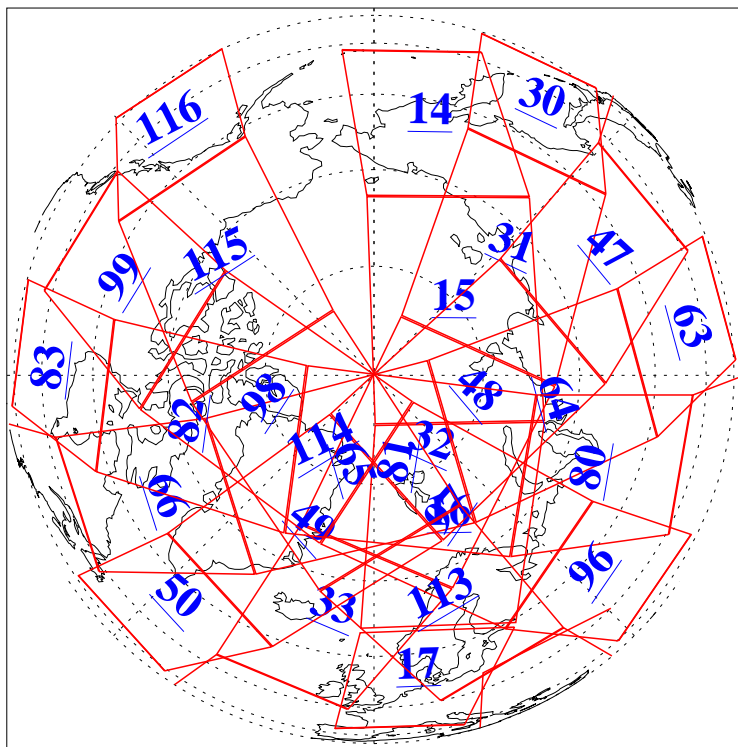

L1B Availability
AMSU Granules: 240
HSB Granules: 0
AIRS Granules: 240

10 Jul 2019
DoY 191
Aqua Day 6276
Granules: 1 to 120

Granules: 121 to 240

Legend: AMSU Available, HSB Available, AIRS Available

L1B Availability
AMSU Granules: 240
HSB Granules: 0
AIRS Granules: 240

10 Jul 2019
DoY 191
Aqua Day 6276
Ascending Granules

Descending Granules

Legend: AMSU Available, HSB Available, AIRS Available

L1B Availability
 AMSU Granules: 240
 HSB Granules: 0
 AIRS Granules: 240

10 Jul 2019
 DoY 191
 Aqua Day 6276

Northern Hemisphere Granules

Southern Hemisphere Granules

Legend: AMSU Available, HSB Available, AIRS Available