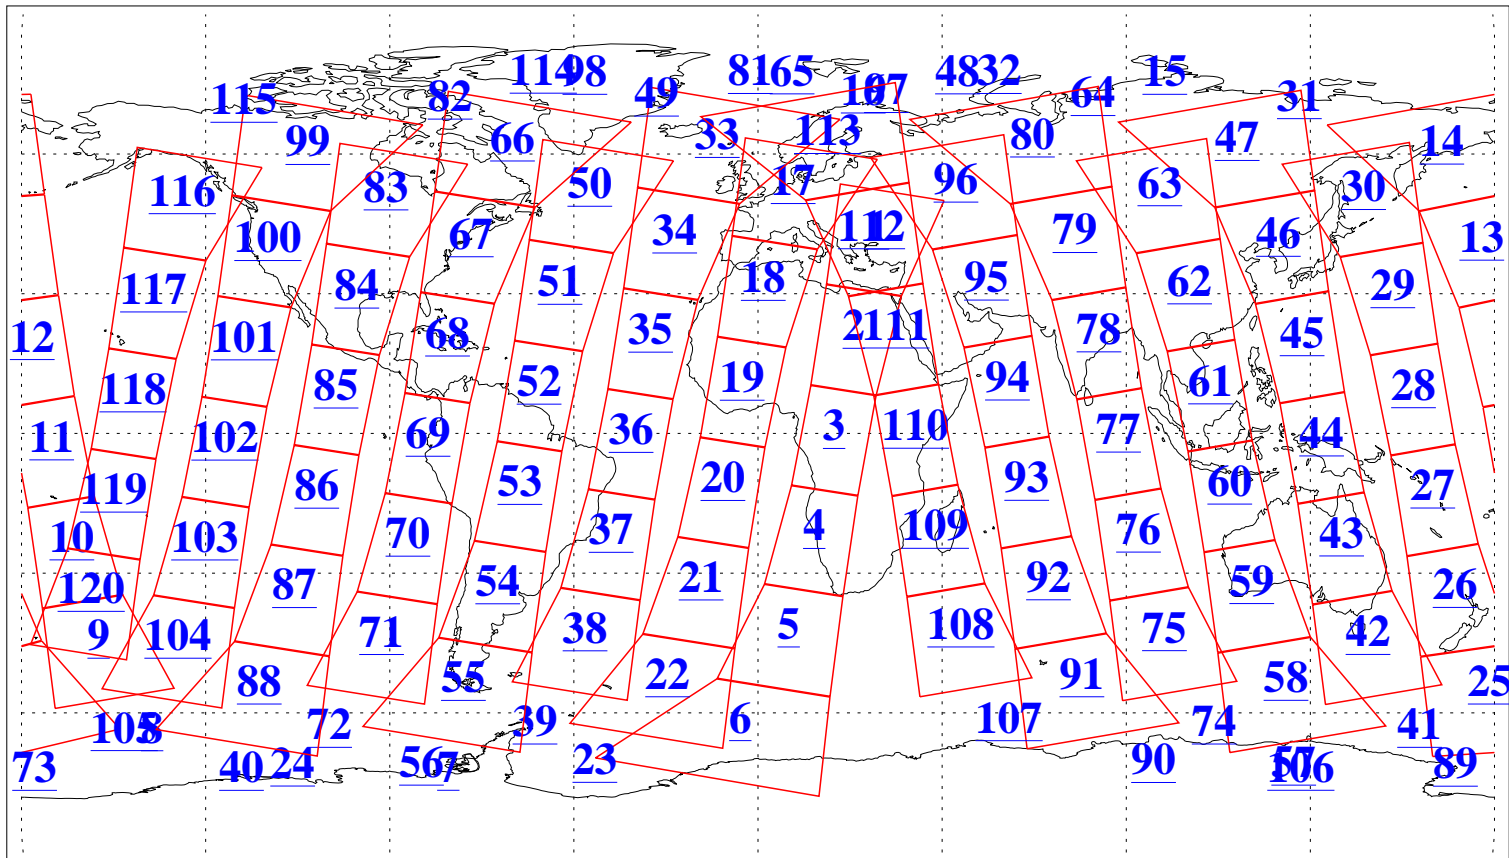

L1B Availability
AMSU Granules: 240
HSB Granules: 0
AIRS Granules: 240

10 Jul 2019
DoY 191
Aqua Day 6276
Granules: 1 to 120

Granules: 121 to 240

Legend: AMSU Available, HSB Available, AIRS Available

L1B Availability
AMSU Granules: 240
HSB Granules: 0
AIRS Granules: 240

10 Jul 2019
DoY 191
Aqua Day 6276
Ascending Granules

Descending Granules

Legend: AMSU Available, HSB Available, AIRS Available

L1B Availability
 AMSU Granules: 240
 HSB Granules: 0
 AIRS Granules: 240

10 Jul 2019
 DoY 191
 Aqua Day 6276

Northern Hemisphere Granules

Southern Hemisphere Granules

Legend: AMSU Available, HSB Available, AIRS Available