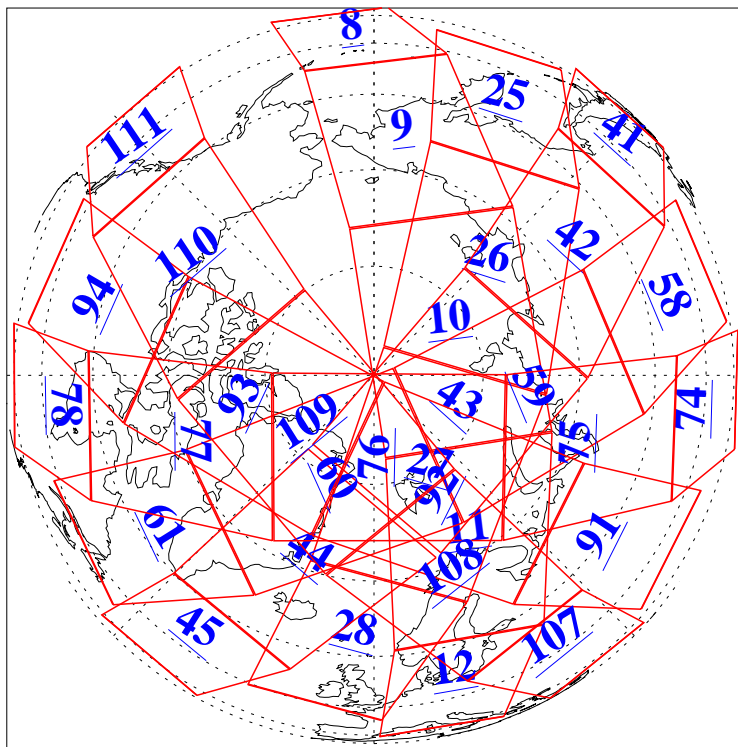

L1B Availability
AMSU Granules: 239
HSB Granules: 0
AIRS Granules: 240

7 Jul 2019
DoY 188
Aqua Day 6273
Granules: 1 to 120

Granules: 121 to 240

Legend: AMSU Available, HSB Available, AIRS Available

L1B Availability
AMSU Granules: 239
HSB Granules: 0
AIRS Granules: 240

7 Jul 2019
DoY 188
Aqua Day 6273

Ascending Granules

Descending Granules

Legend: AMSU Available, HSB Available, AIRS Available

L1B Availability
 AMSU Granules: 239
 HSB Granules: 0
 AIRS Granules: 240

7 Jul 2019
 DoY 188
 Aqua Day 6273

Northern Hemisphere Granules

Southern Hemisphere Granules

Legend: AMSU Available, HSB Available, AIRS Available