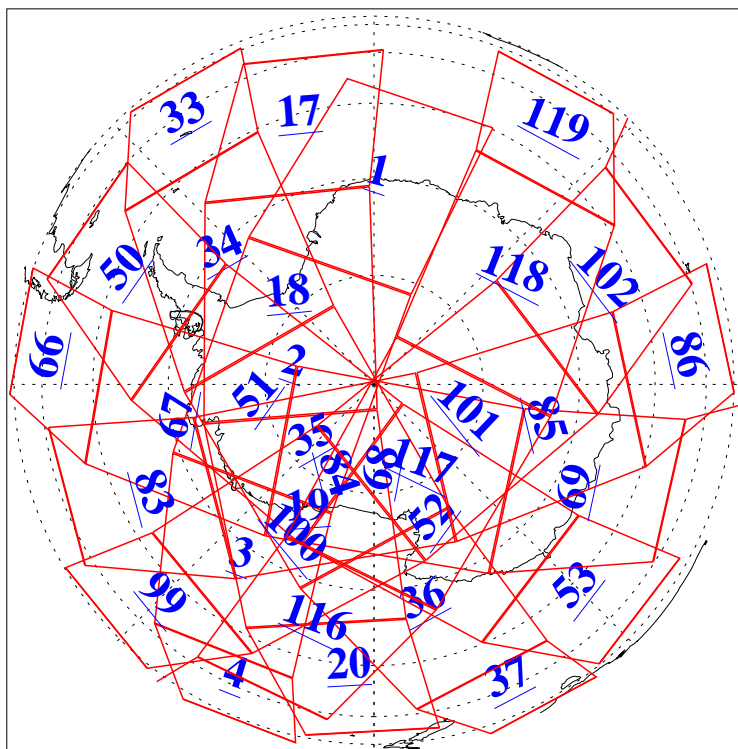

L1B Availability
AMSU Granules: 239
HSB Granules: 0
AIRS Granules: 240

7 Jul 2019
DoY 188
Aqua Day 6273
Granules: 1 to 120

Granules: 121 to 240

Legend: AMSU Available, HSB Available, AIRS Available

L1B Availability
AMSU Granules: 239
HSB Granules: 0
AIRS Granules: 240

7 Jul 2019
DoY 188
Aqua Day 6273

Ascending Granules

Descending Granules

Legend: AMSU Available, HSB Available, AIRS Available

L1B Availability
 AMSU Granules: 239
 HSB Granules: 0
 AIRS Granules: 240

7 Jul 2019
 DoY 188
 Aqua Day 6273

Northern Hemisphere Granules

Southern Hemisphere Granules

Legend: AMSU Available, HSB Available, AIRS Available