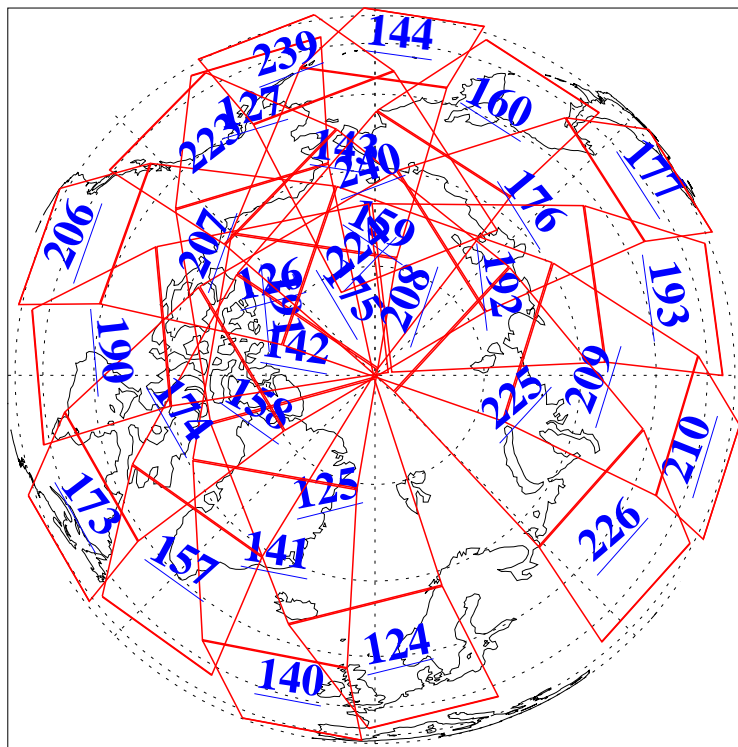

L1B Availability
AMSU Granules: 239
HSB Granules: 0
AIRS Granules: 240

7 Jul 2019
DoY 188
Aqua Day 6273
Granules: 1 to 120

Granules: 121 to 240

Legend: AMSU Available, HSB Available, AIRS Available

L1B Availability
AMSU Granules: 239
HSB Granules: 0
AIRS Granules: 240

7 Jul 2019
DoY 188
Aqua Day 6273

Ascending Granules

Descending Granules

Legend: AMSU Available, HSB Available, AIRS Available

L1B Availability
 AMSU Granules: 239
 HSB Granules: 0
 AIRS Granules: 240

7 Jul 2019
 DoY 188
 Aqua Day 6273

Northern Hemisphere Granules

Southern Hemisphere Granules

Legend: AMSU Available, HSB Available, AIRS Available