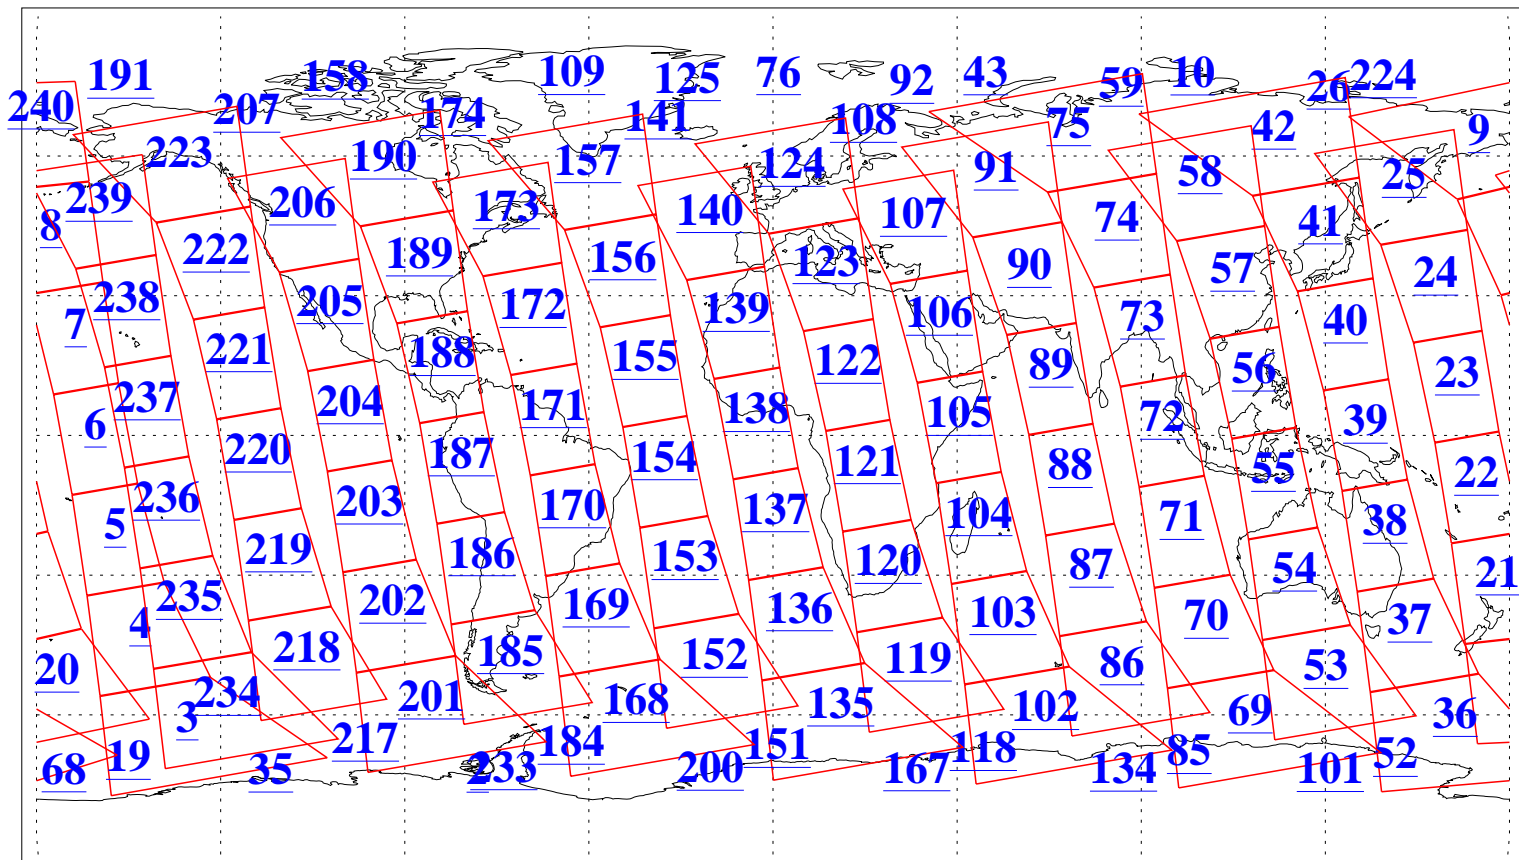

L1B Availability
AMSU Granules: 239
HSB Granules: 0
AIRS Granules: 240

7 Jul 2019
DoY 188
Aqua Day 6273
Granules: 1 to 120

Granules: 121 to 240

Legend: AMSU Available, HSB Available, AIRS Available

L1B Availability
AMSU Granules: 239
HSB Granules: 0
AIRS Granules: 240

7 Jul 2019
DoY 188
Aqua Day 6273

Ascending Granules

Descending Granules

Legend: AMSU Available, HSB Available, AIRS Available

L1B Availability
 AMSU Granules: 239
 HSB Granules: 0
 AIRS Granules: 240

7 Jul 2019
 DoY 188
 Aqua Day 6273

Northern Hemisphere Granules

Southern Hemisphere Granules

Legend: AMSU Available, HSB Available, AIRS Available