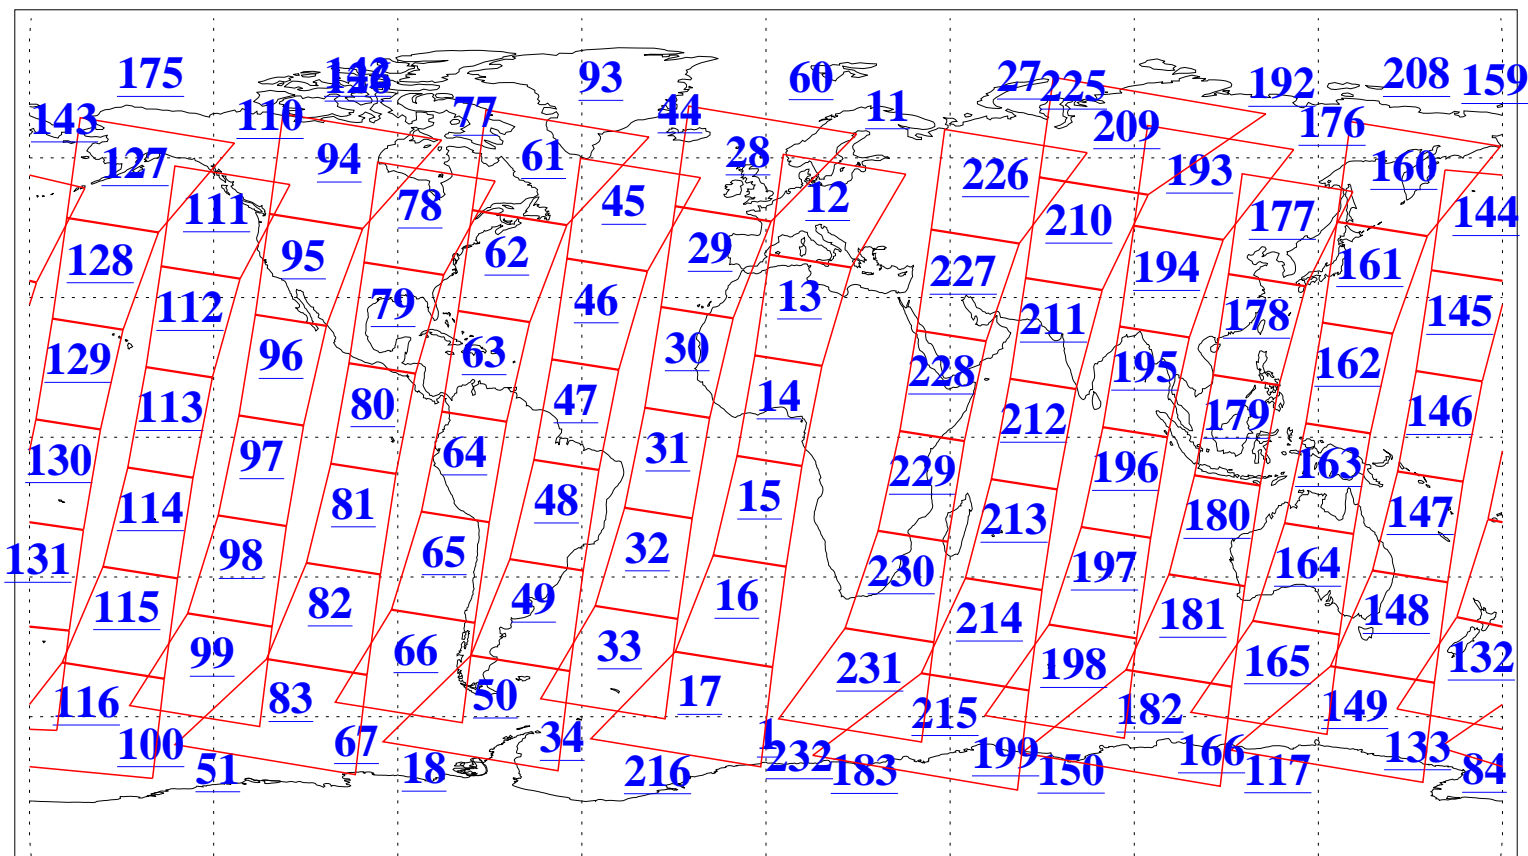

L1B Availability
AMSU Granules: 239
HSB Granules: 0
AIRS Granules: 240

7 Jul 2019
DoY 188
Aqua Day 6273
Granules: 1 to 120

Granules: 121 to 240

Legend: AMSU Available, HSB Available, AIRS Available

L1B Availability
AMSU Granules: 239
HSB Granules: 0
AIRS Granules: 240

7 Jul 2019
DoY 188
Aqua Day 6273

Ascending Granules

Descending Granules

Legend: AMSU Available, HSB Available, AIRS Available

L1B Availability
 AMSU Granules: 239
 HSB Granules: 0
 AIRS Granules: 240

7 Jul 2019
 DoY 188
 Aqua Day 6273

Northern Hemisphere Granules

Southern Hemisphere Granules

Legend: AMSU Available, HSB Available, AIRS Available