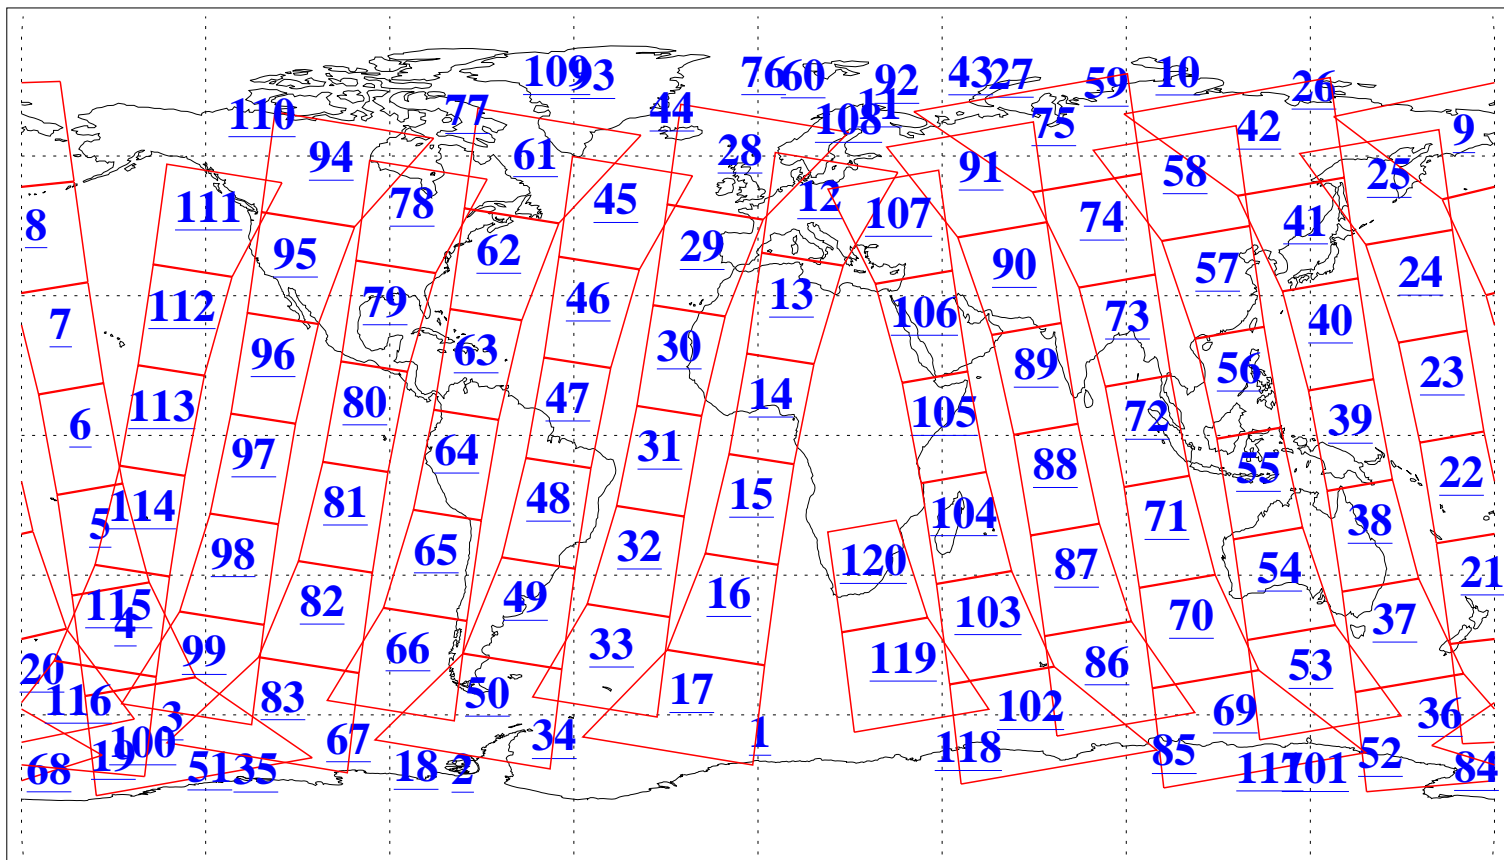

L1B Availability
AMSU Granules: 239
HSB Granules: 0
AIRS Granules: 240

7 Jul 2019
DoY 188
Aqua Day 6273
Granules: 1 to 120

Granules: 121 to 240

Legend: AMSU Available, HSB Available, AIRS Available

L1B Availability
AMSU Granules: 239
HSB Granules: 0
AIRS Granules: 240

7 Jul 2019
DoY 188
Aqua Day 6273

Ascending Granules

Descending Granules

Legend: AMSU Available, HSB Available, AIRS Available

L1B Availability
 AMSU Granules: 239
 HSB Granules: 0
 AIRS Granules: 240

7 Jul 2019
 DoY 188
 Aqua Day 6273

Northern Hemisphere Granules

Southern Hemisphere Granules

Legend: AMSU Available, HSB Available, AIRS Available