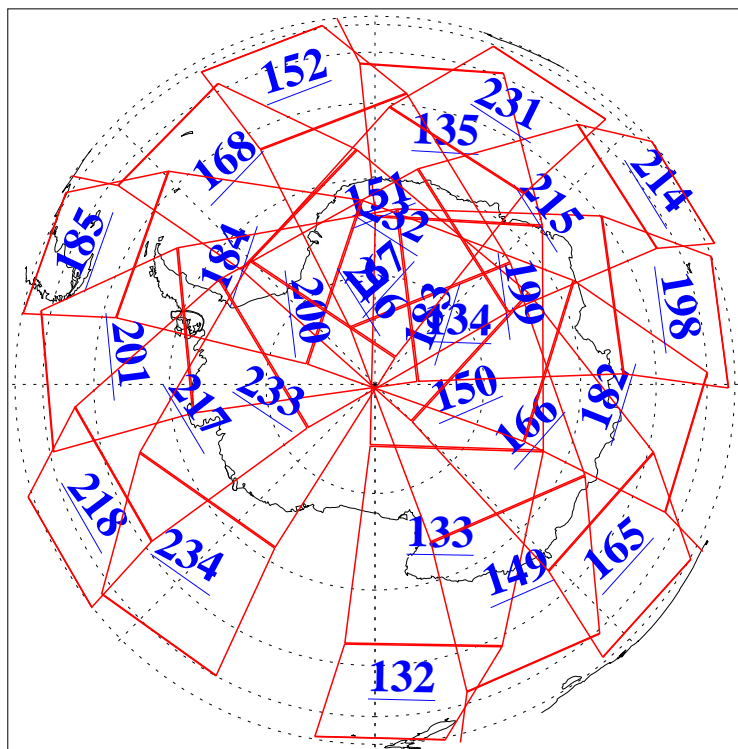

L1B Availability
AMSU Granules: 239
HSB Granules: 0
AIRS Granules: 240

7 Jul 2019
DoY 188
Aqua Day 6273
Granules: 1 to 120

Granules: 121 to 240

Legend: AMSU Available, HSB Available, AIRS Available

L1B Availability
AMSU Granules: 239
HSB Granules: 0
AIRS Granules: 240

7 Jul 2019
DoY 188
Aqua Day 6273

Ascending Granules

Descending Granules

Legend: AMSU Available, HSB Available, AIRS Available

L1B Availability
 AMSU Granules: 239
 HSB Granules: 0
 AIRS Granules: 240

7 Jul 2019
 DoY 188
 Aqua Day 6273

Northern Hemisphere Granules

Southern Hemisphere Granules

Legend: AMSU Available, HSB Available, AIRS Available