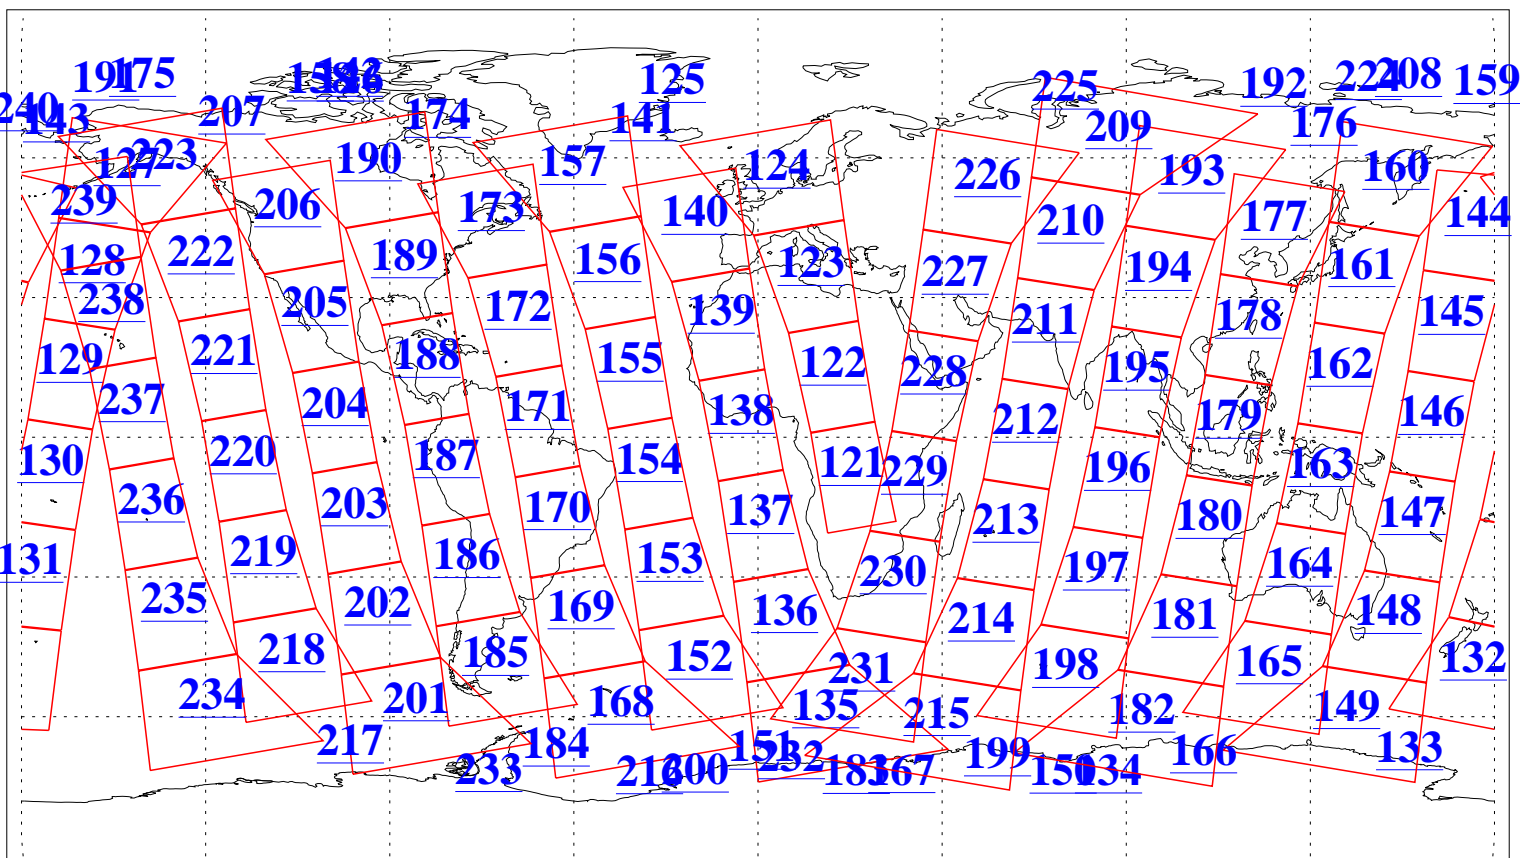

L1B Availability
AMSU Granules: 239
HSB Granules: 0
AIRS Granules: 240

7 Jul 2019
DoY 188
Aqua Day 6273
Granules: 1 to 120

Granules: 121 to 240

Legend: AMSU Available, HSB Available, AIRS Available

L1B Availability
AMSU Granules: 239
HSB Granules: 0
AIRS Granules: 240

7 Jul 2019
DoY 188
Aqua Day 6273

Ascending Granules

Descending Granules

Legend: AMSU Available, HSB Available, AIRS Available

L1B Availability
 AMSU Granules: 239
 HSB Granules: 0
 AIRS Granules: 240

7 Jul 2019
 DoY 188
 Aqua Day 6273

Northern Hemisphere Granules

Southern Hemisphere Granules

Legend: AMSU Available, HSB Available, AIRS Available