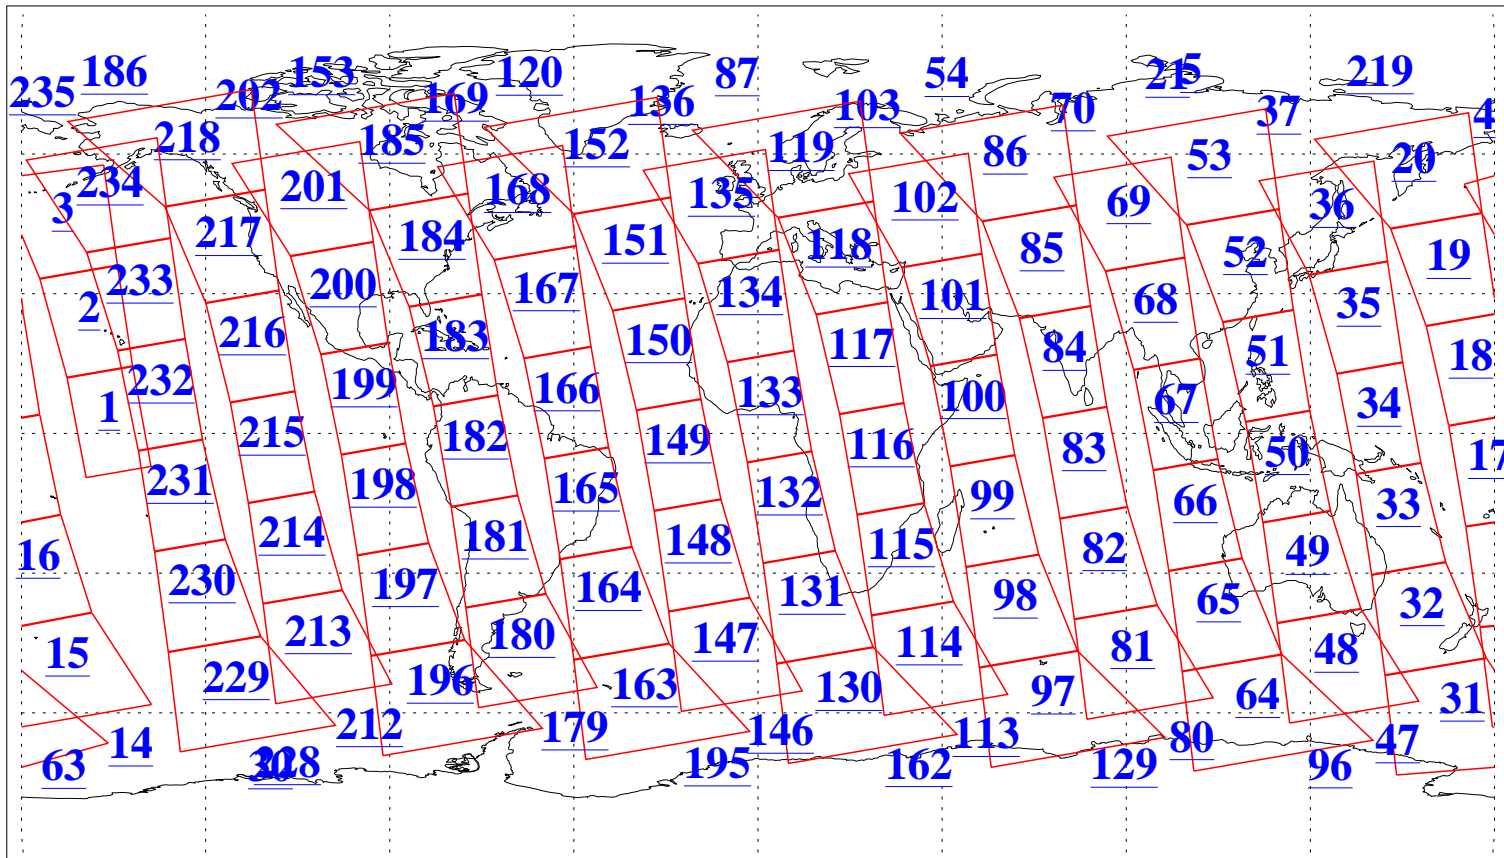

L1B Availability
AMSU Granules: 240
HSB Granules: 0
AIRS Granules: 240

4 Jul 2019
DoY 185
Aqua Day 6270
Granules: 1 to 120

Granules: 121 to 240

Legend: AMSU Available, HSB Available, AIRS Available

L1B Availability
AMSU Granules: 240
HSB Granules: 0
AIRS Granules: 240

4 Jul 2019
DoY 185
Aqua Day 6270

Ascending Granules

Descending Granules

Legend: AMSU Available, HSB Available, AIRS Available

L1B Availability
 AMSU Granules: 240
 HSB Granules: 0
 AIRS Granules: 240

4 Jul 2019
 DoY 185
 Aqua Day 6270

Northern Hemisphere Granules

Southern Hemisphere Granules

Legend: AMSU Available, HSB Available, AIRS Available