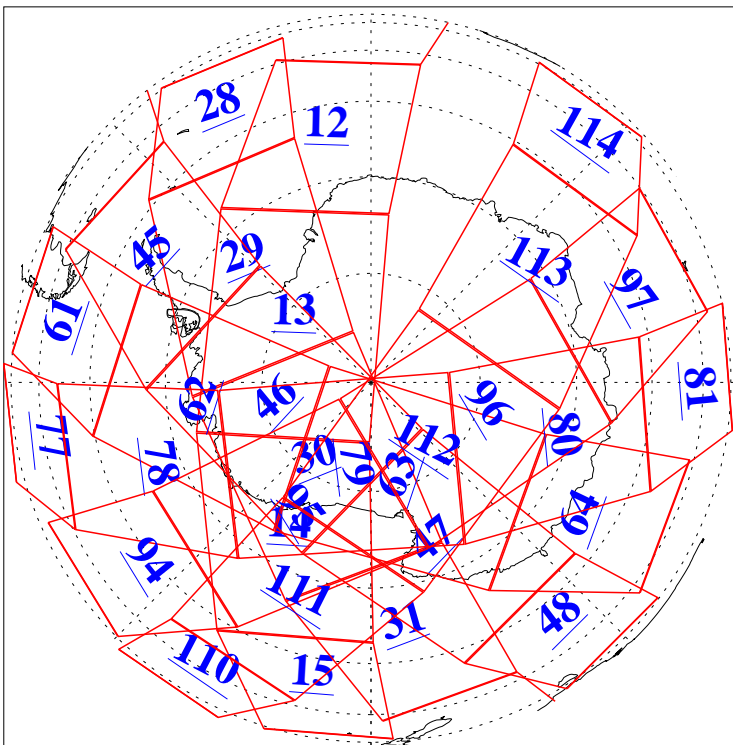

L1B Availability
AMSU Granules: 240
HSB Granules: 0
AIRS Granules: 240

4 Jul 2019
DoY 185
Aqua Day 6270
Granules: 1 to 120

Granules: 121 to 240

Legend: AMSU Available, HSB Available, AIRS Available

L1B Availability
AMSU Granules: 240
HSB Granules: 0
AIRS Granules: 240

4 Jul 2019
DoY 185
Aqua Day 6270

Ascending Granules

Descending Granules

Legend: AMSU Available, HSB Available, AIRS Available

L1B Availability
 AMSU Granules: 240
 HSB Granules: 0
 AIRS Granules: 240

4 Jul 2019
 DoY 185
 Aqua Day 6270

Northern Hemisphere Granules

Southern Hemisphere Granules

Legend: AMSU Available, HSB Available, AIRS Available