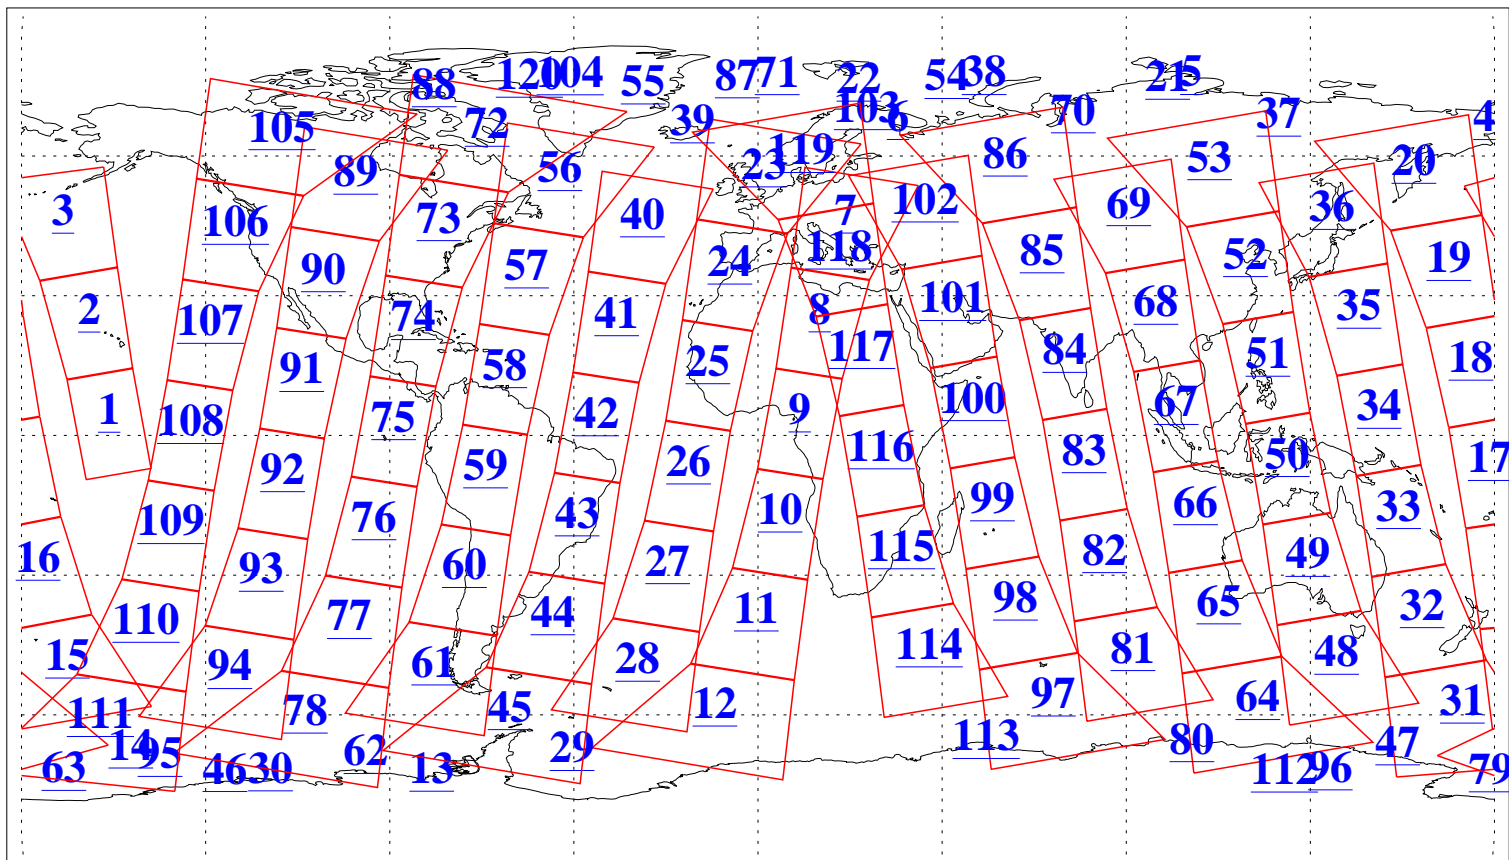

L1B Availability
AMSU Granules: 240
HSB Granules: 0
AIRS Granules: 240

4 Jul 2019
DoY 185
Aqua Day 6270
Granules: 1 to 120

Granules: 121 to 240

Legend: AMSU Available, HSB Available, AIRS Available

L1B Availability
AMSU Granules: 240
HSB Granules: 0
AIRS Granules: 240

4 Jul 2019
DoY 185
Aqua Day 6270

Ascending Granules

Descending Granules

Legend: AMSU Available, HSB Available, AIRS Available

L1B Availability
 AMSU Granules: 240
 HSB Granules: 0
 AIRS Granules: 240

4 Jul 2019
 DoY 185
 Aqua Day 6270

Northern Hemisphere Granules

Southern Hemisphere Granules

Legend: AMSU Available, HSB Available, AIRS Available