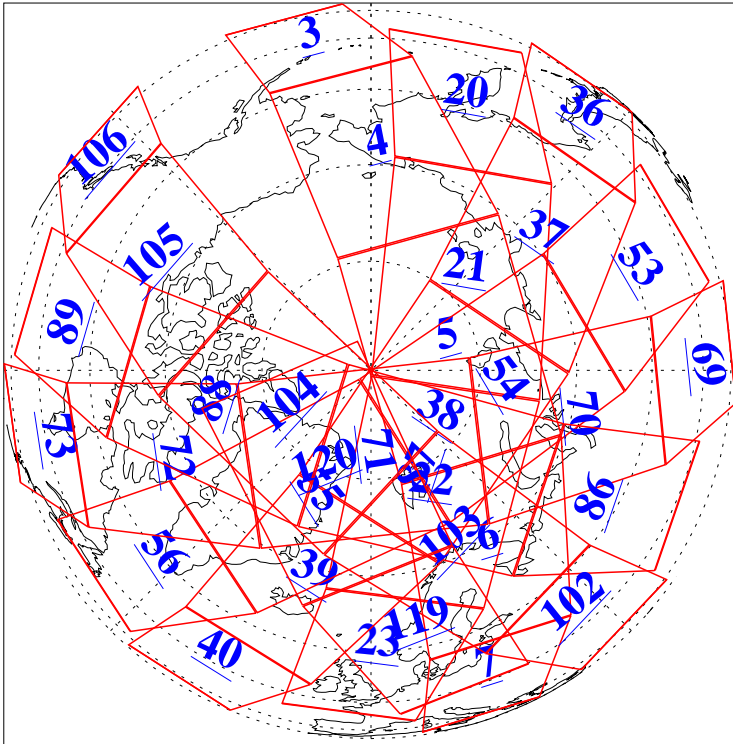

L1B Availability
AMSU Granules: 240
HSB Granules: 0
AIRS Granules: 240

4 Jul 2019
DoY 185
Aqua Day 6270
Granules: 1 to 120

Granules: 121 to 240

Legend: AMSU Available, HSB Available, AIRS Available

L1B Availability
AMSU Granules: 240
HSB Granules: 0
AIRS Granules: 240

4 Jul 2019
DoY 185
Aqua Day 6270

Ascending Granules

Descending Granules

Legend: AMSU Available, HSB Available, AIRS Available

L1B Availability
 AMSU Granules: 240
 HSB Granules: 0
 AIRS Granules: 240

4 Jul 2019
 DoY 185
 Aqua Day 6270

Northern Hemisphere Granules

Southern Hemisphere Granules

Legend: AMSU Available, HSB Available, AIRS Available