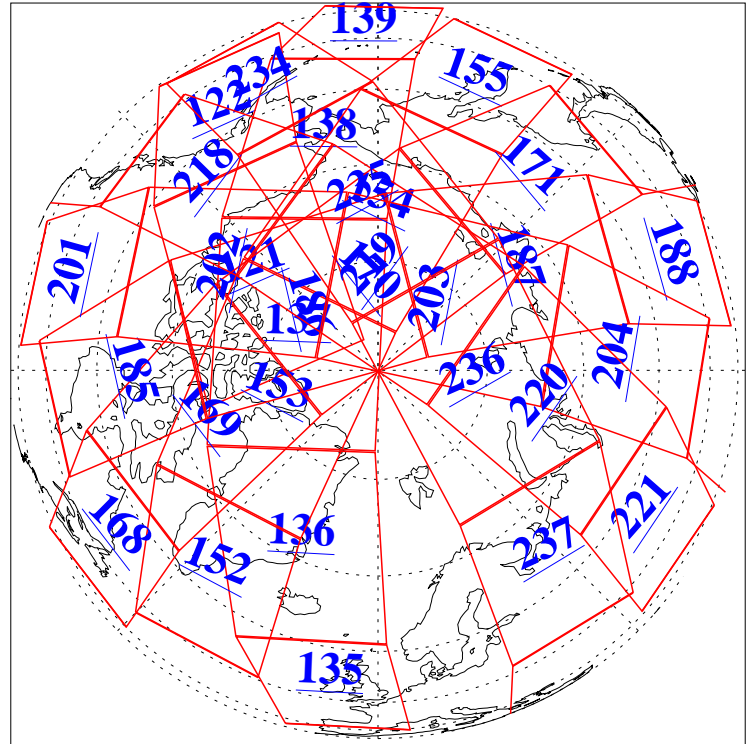

4 Jul 2019
DoY 185
Aqua Day 6270

Ascending Granules

Descending Granules

Legend: AMSU Available, HSB Available, AIRS Available

L1B Availability
 AMSU Granules: 240
 HSB Granules: 0
 AIRS Granules: 240

4 Jul 2019
 DoY 185
 Aqua Day 6270

Northern Hemisphere Granules

Southern Hemisphere Granules

Legend: AMSU Available, HSB Available, AIRS Available