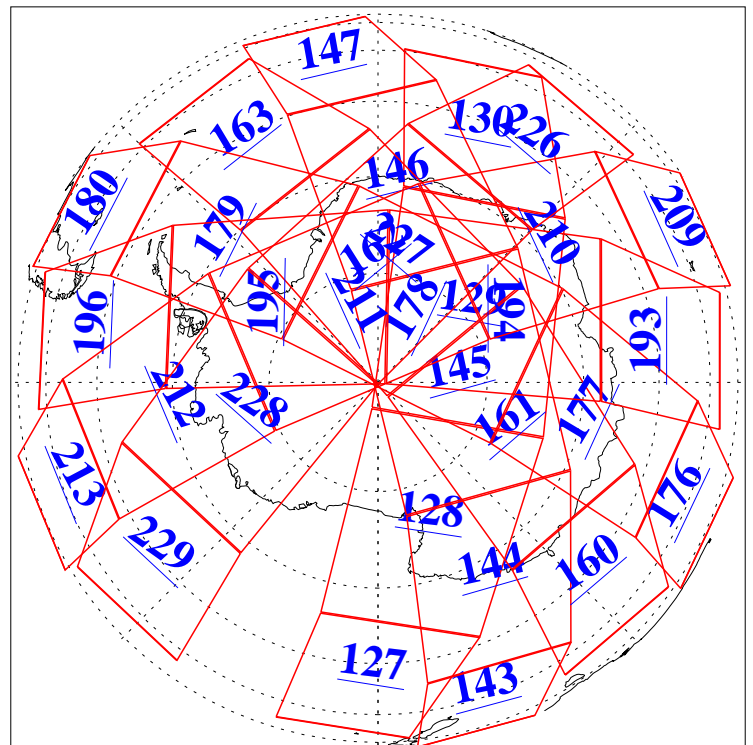

4 Jul 2019
DoY 185
Aqua Day 6270

Ascending Granules

Descending Granules

Legend: AMSU Available, HSB Available, AIRS Available

L1B Availability
 AMSU Granules: 240
 HSB Granules: 0
 AIRS Granules: 240

4 Jul 2019
 DoY 185
 Aqua Day 6270

Northern Hemisphere Granules

Southern Hemisphere Granules

Legend: AMSU Available, HSB Available, AIRS Available