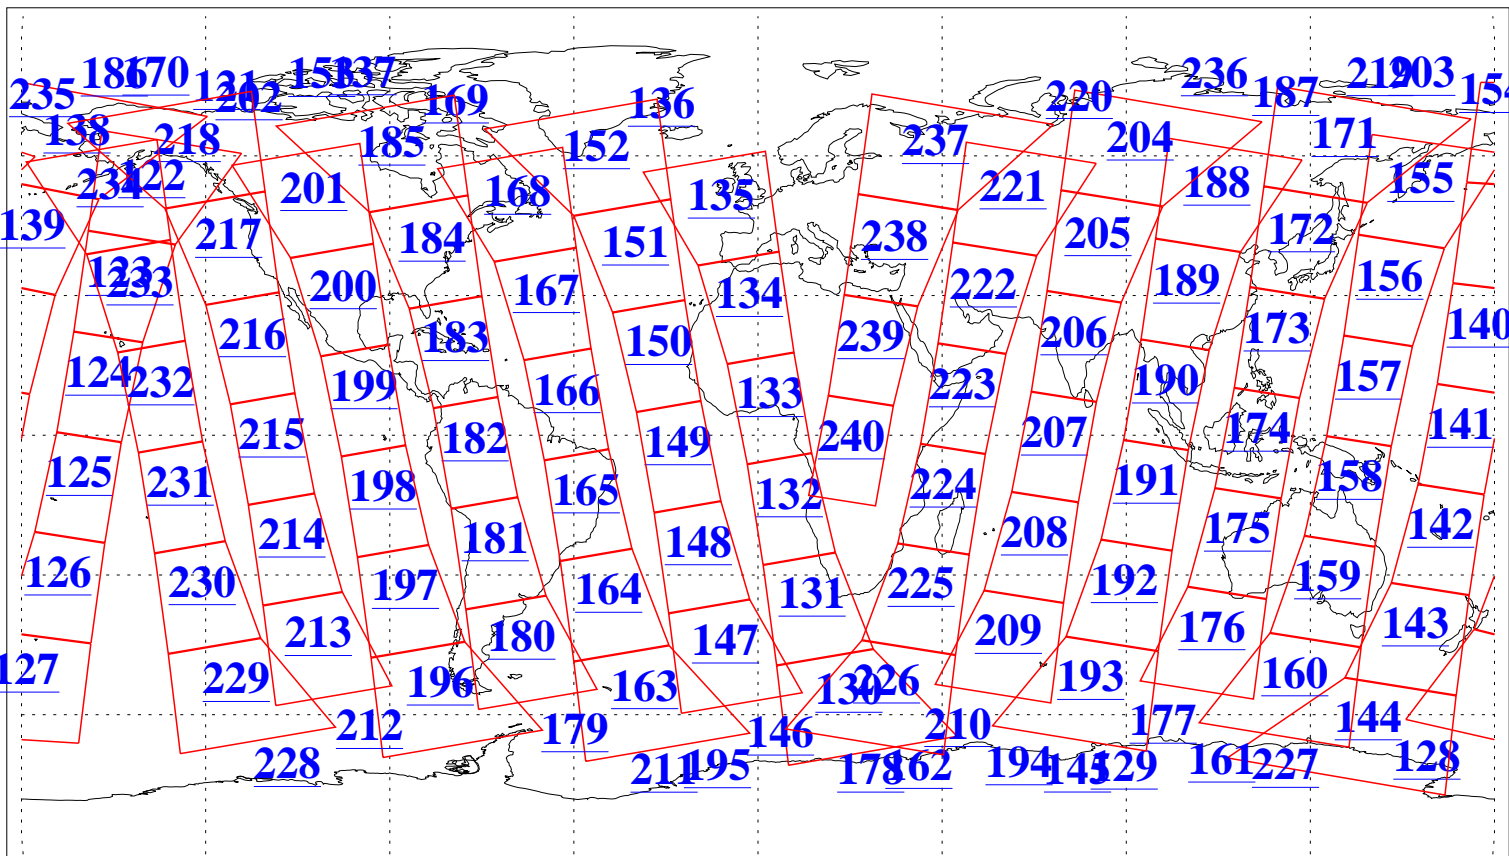

L1B Availability
AMSU Granules: 240
HSB Granules: 0
AIRS Granules: 240

4 Jul 2019
DoY 185
Aqua Day 6270
Granules: 1 to 120

Granules: 121 to 240

Legend: AMSU Available, HSB Available, AIRS Available

L1B Availability
AMSU Granules: 240
HSB Granules: 0
AIRS Granules: 240

4 Jul 2019
DoY 185
Aqua Day 6270

Ascending Granules

Descending Granules

Legend: AMSU Available, HSB Available, AIRS Available

L1B Availability
 AMSU Granules: 240
 HSB Granules: 0
 AIRS Granules: 240

4 Jul 2019
 DoY 185
 Aqua Day 6270

Northern Hemisphere Granules

Southern Hemisphere Granules

Legend: AMSU Available, HSB Available, AIRS Available