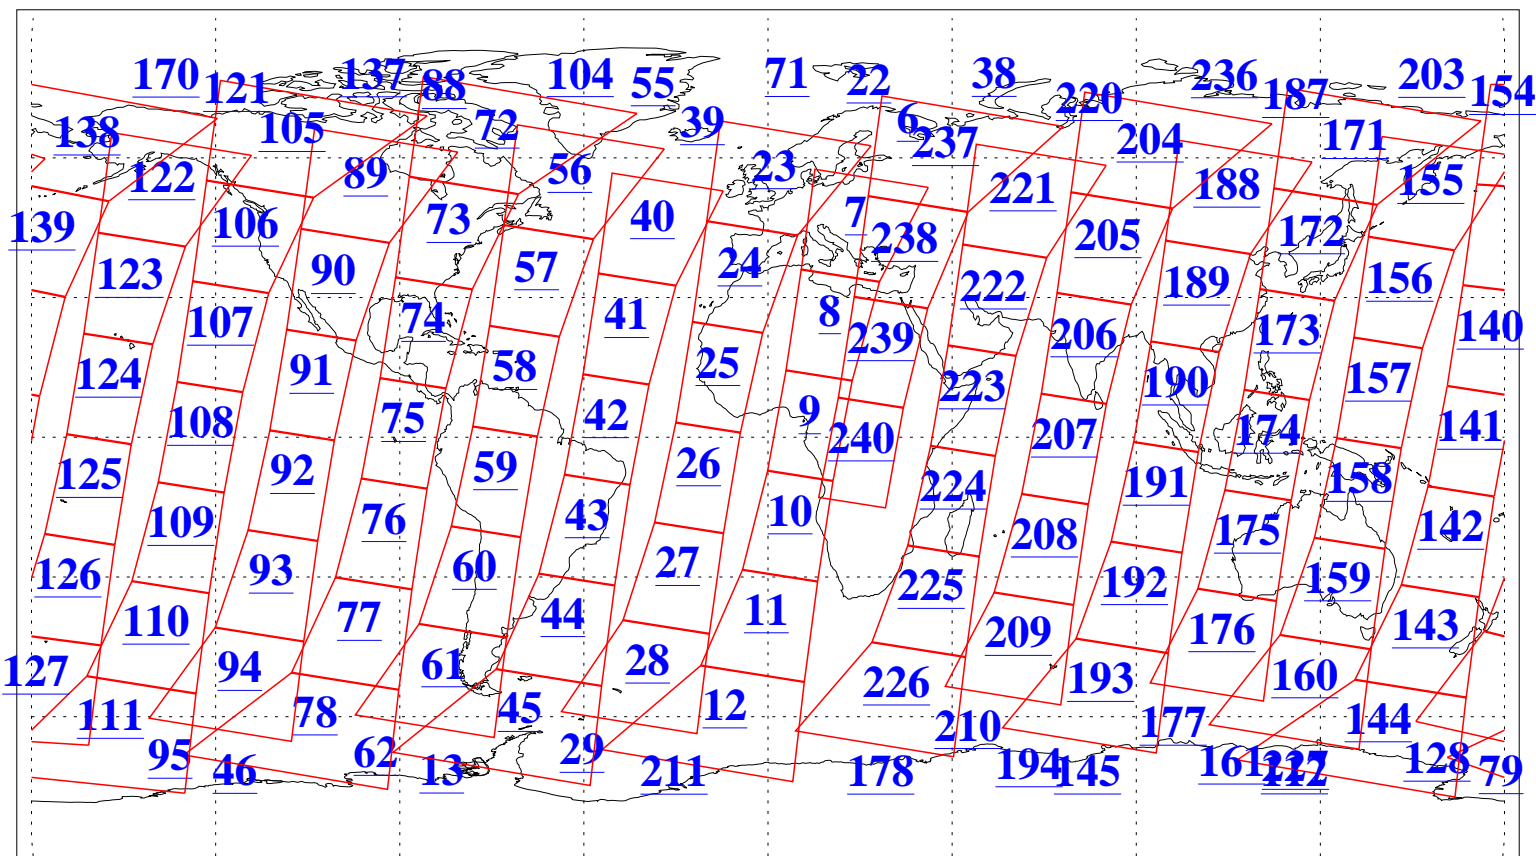

L1B Availability
AMSU Granules: 240
HSB Granules: 0
AIRS Granules: 240

4 Jul 2019
DoY 185
Aqua Day 6270
Granules: 1 to 120

Granules: 121 to 240

Legend: AMSU Available, HSB Available, AIRS Available

L1B Availability
AMSU Granules: 240
HSB Granules: 0
AIRS Granules: 240

4 Jul 2019
DoY 185
Aqua Day 6270

Ascending Granules

Descending Granules

Legend: AMSU Available, HSB Available, AIRS Available

L1B Availability
 AMSU Granules: 240
 HSB Granules: 0
 AIRS Granules: 240

4 Jul 2019
 DoY 185
 Aqua Day 6270

Northern Hemisphere Granules

Southern Hemisphere Granules

Legend: AMSU Available, HSB Available, AIRS Available