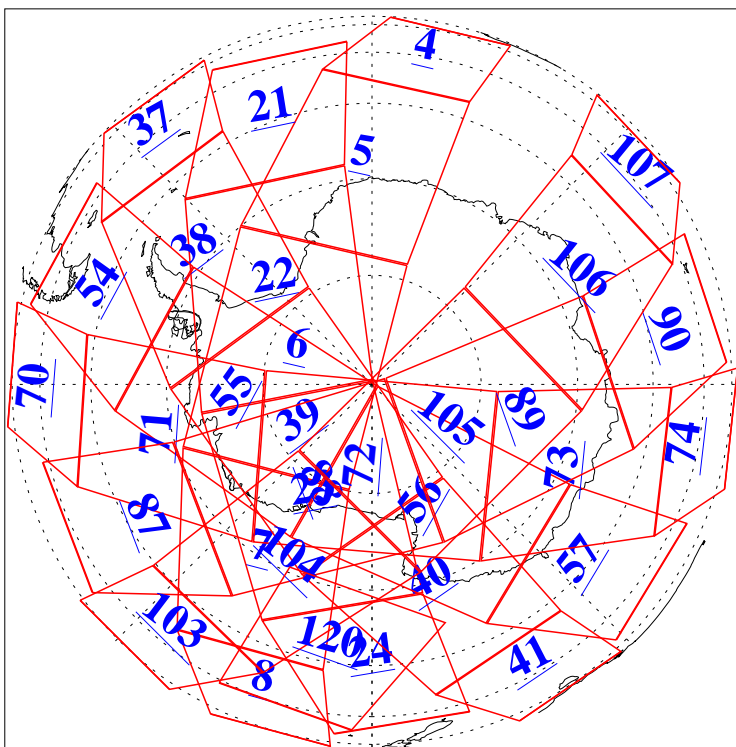

L1B Availability
AMSU Granules: 240
HSB Granules: 0
AIRS Granules: 240

3 Jul 2019
DoY 184
Aqua Day 6269
Granules: 1 to 120

Granules: 121 to 240

Legend: AMSU Available, HSB Available, AIRS Available

L1B Availability
AMSU Granules: 240
HSB Granules: 0
AIRS Granules: 240

3 Jul 2019
DoY 184
Aqua Day 6269

Ascending Granules

Descending Granules

Legend: AMSU Available, HSB Available, AIRS Available

L1B Availability
 AMSU Granules: 240
 HSB Granules: 0
 AIRS Granules: 240

3 Jul 2019
 DoY 184
 Aqua Day 6269

Northern Hemisphere Granules

Southern Hemisphere Granules

Legend: AMSU Available, HSB Available, AIRS Available