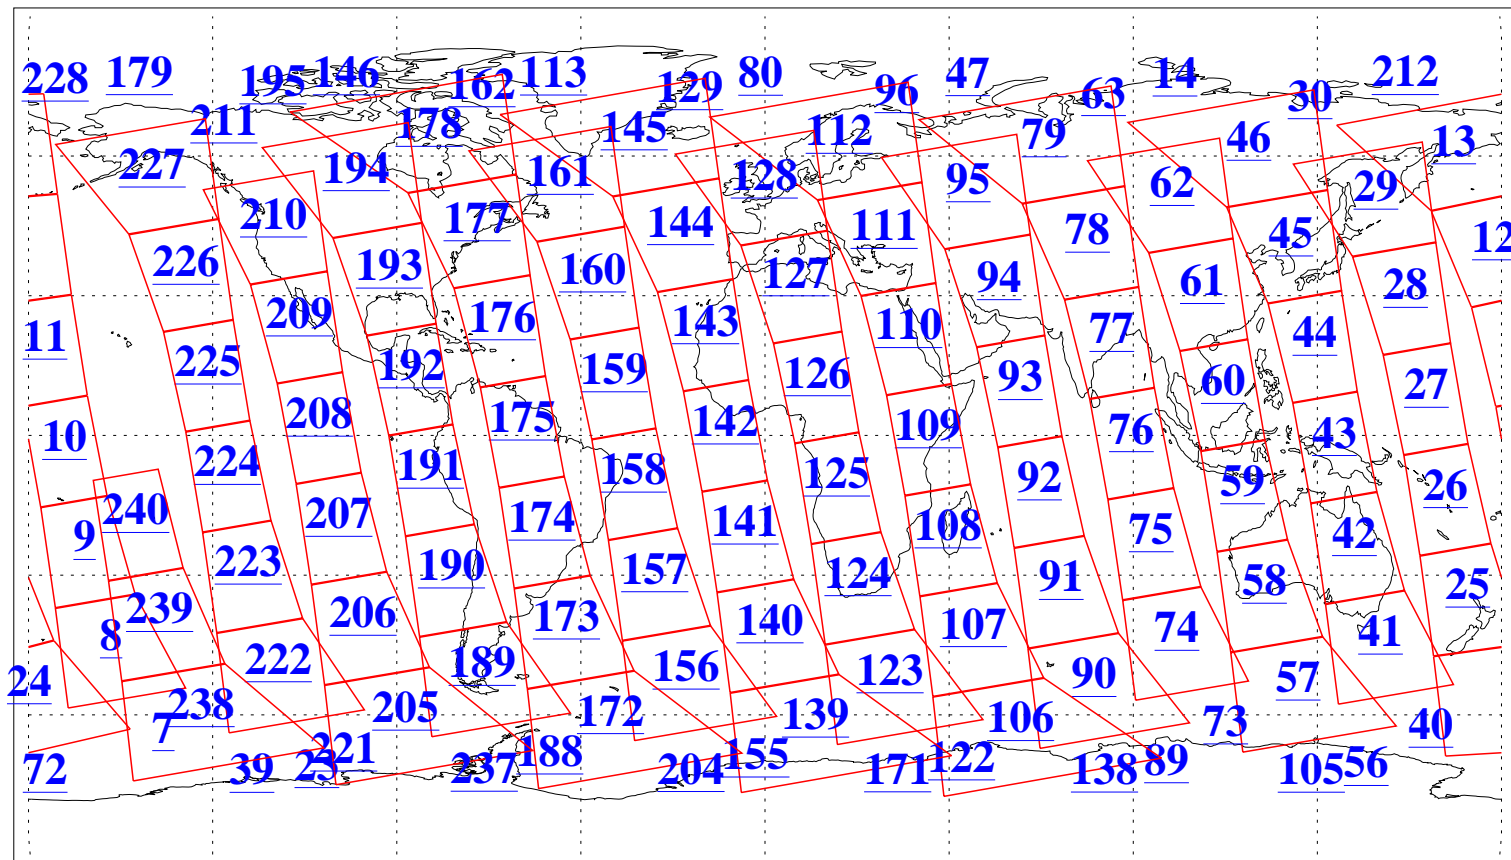

L1B Availability
AMSU Granules: 240
HSB Granules: 0
AIRS Granules: 240

3 Jul 2019
DoY 184
Aqua Day 6269
Granules: 1 to 120

Granules: 121 to 240

Legend: AMSU Available, HSB Available, AIRS Available

L1B Availability
AMSU Granules: 240
HSB Granules: 0
AIRS Granules: 240

3 Jul 2019
DoY 184
Aqua Day 6269

Ascending Granules

Descending Granules

Legend: AMSU Available, HSB Available, AIRS Available

L1B Availability
 AMSU Granules: 240
 HSB Granules: 0
 AIRS Granules: 240

3 Jul 2019
 DoY 184
 Aqua Day 6269

Northern Hemisphere Granules

Southern Hemisphere Granules

Legend: AMSU Available, HSB Available, AIRS Available