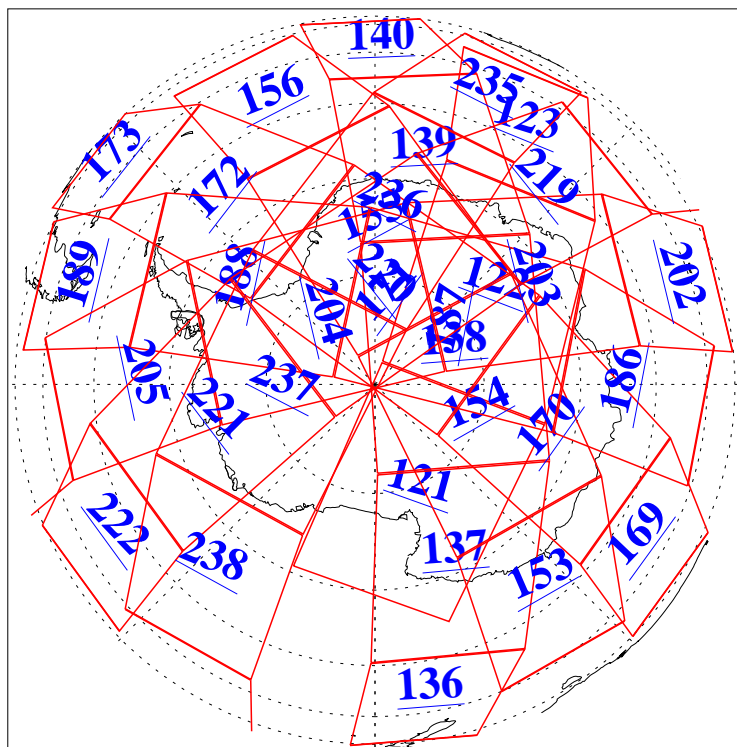

L1B Availability
AMSU Granules: 240
HSB Granules: 0
AIRS Granules: 240

3 Jul 2019
DoY 184
Aqua Day 6269
Granules: 1 to 120

Granules: 121 to 240

Legend: AMSU Available, HSB Available, AIRS Available

L1B Availability
AMSU Granules: 240
HSB Granules: 0
AIRS Granules: 240

3 Jul 2019
DoY 184
Aqua Day 6269

Ascending Granules

Descending Granules

Legend: AMSU Available, HSB Available, AIRS Available

L1B Availability
 AMSU Granules: 240
 HSB Granules: 0
 AIRS Granules: 240

3 Jul 2019
 DoY 184
 Aqua Day 6269

Northern Hemisphere Granules

Southern Hemisphere Granules

Legend: AMSU Available, HSB Available, AIRS Available