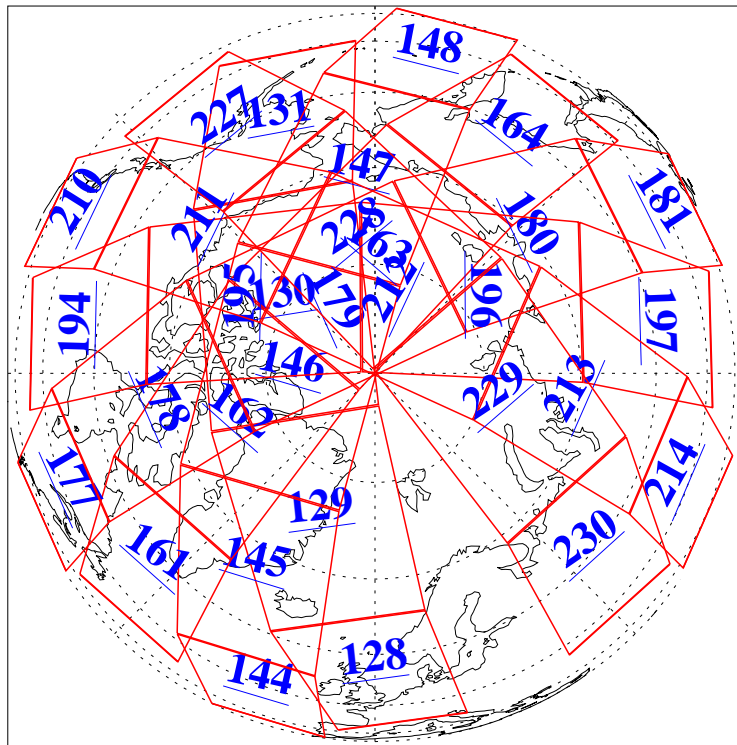

3 Jul 2019
DoY 184
Aqua Day 6269

Ascending Granules

Descending Granules

Legend: AMSU Available, HSB Available, AIRS Available

L1B Availability
 AMSU Granules: 240
 HSB Granules: 0
 AIRS Granules: 240

3 Jul 2019
 DoY 184
 Aqua Day 6269

Northern Hemisphere Granules

Southern Hemisphere Granules

Legend: AMSU Available, HSB Available, AIRS Available