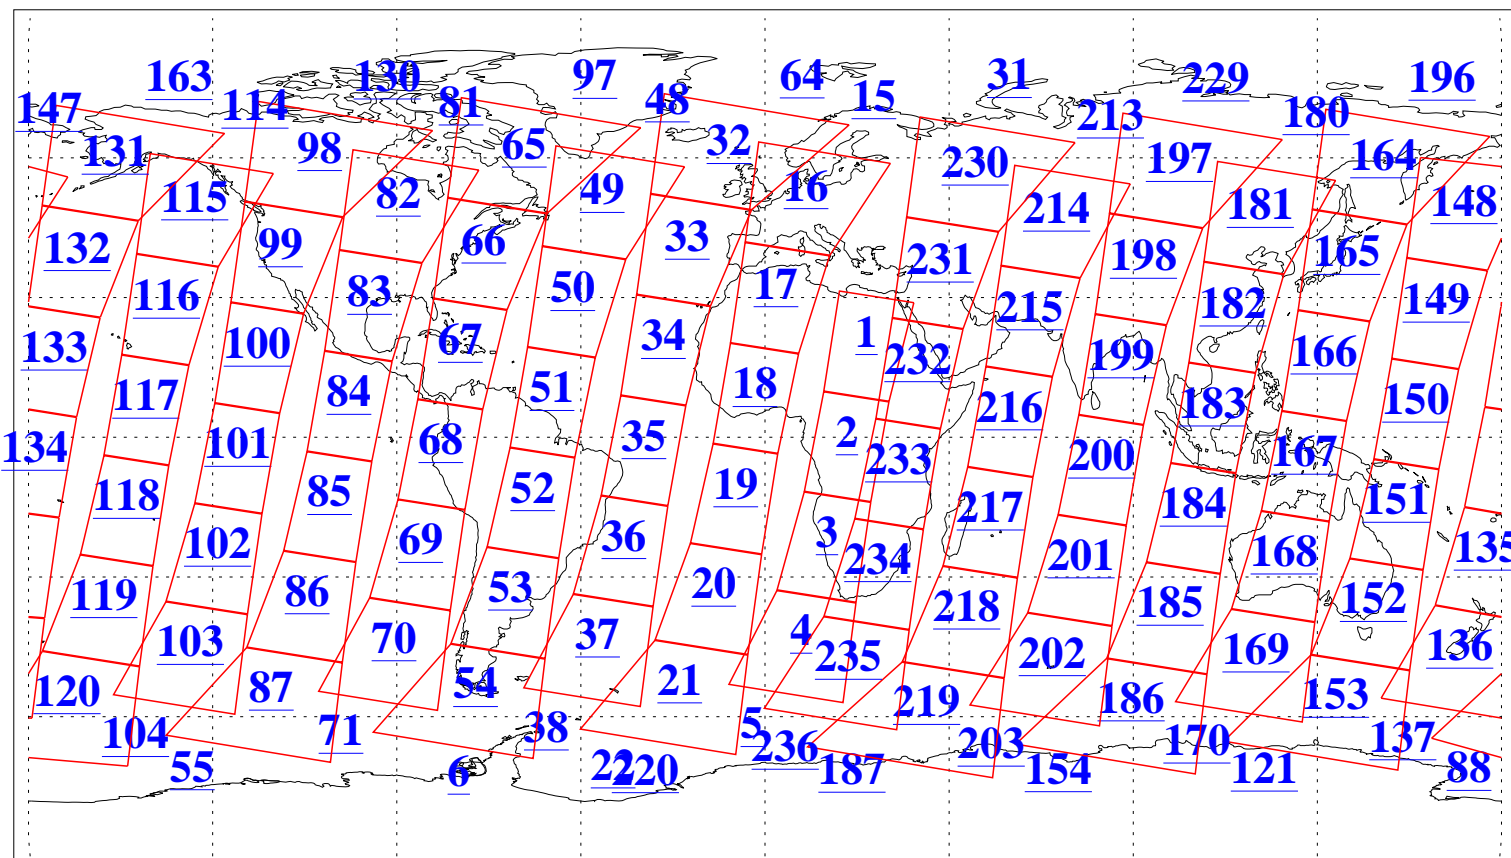

L1B Availability
AMSU Granules: 240
HSB Granules: 0
AIRS Granules: 240

3 Jul 2019
DoY 184
Aqua Day 6269
Granules: 1 to 120

Granules: 121 to 240

Legend: AMSU Available, HSB Available, AIRS Available

L1B Availability
AMSU Granules: 240
HSB Granules: 0
AIRS Granules: 240

3 Jul 2019
DoY 184
Aqua Day 6269

Ascending Granules

Descending Granules

Legend: AMSU Available, HSB Available, AIRS Available

L1B Availability
 AMSU Granules: 240
 HSB Granules: 0
 AIRS Granules: 240

3 Jul 2019
 DoY 184
 Aqua Day 6269

Northern Hemisphere Granules

Southern Hemisphere Granules

Legend: AMSU Available, HSB Available, AIRS Available