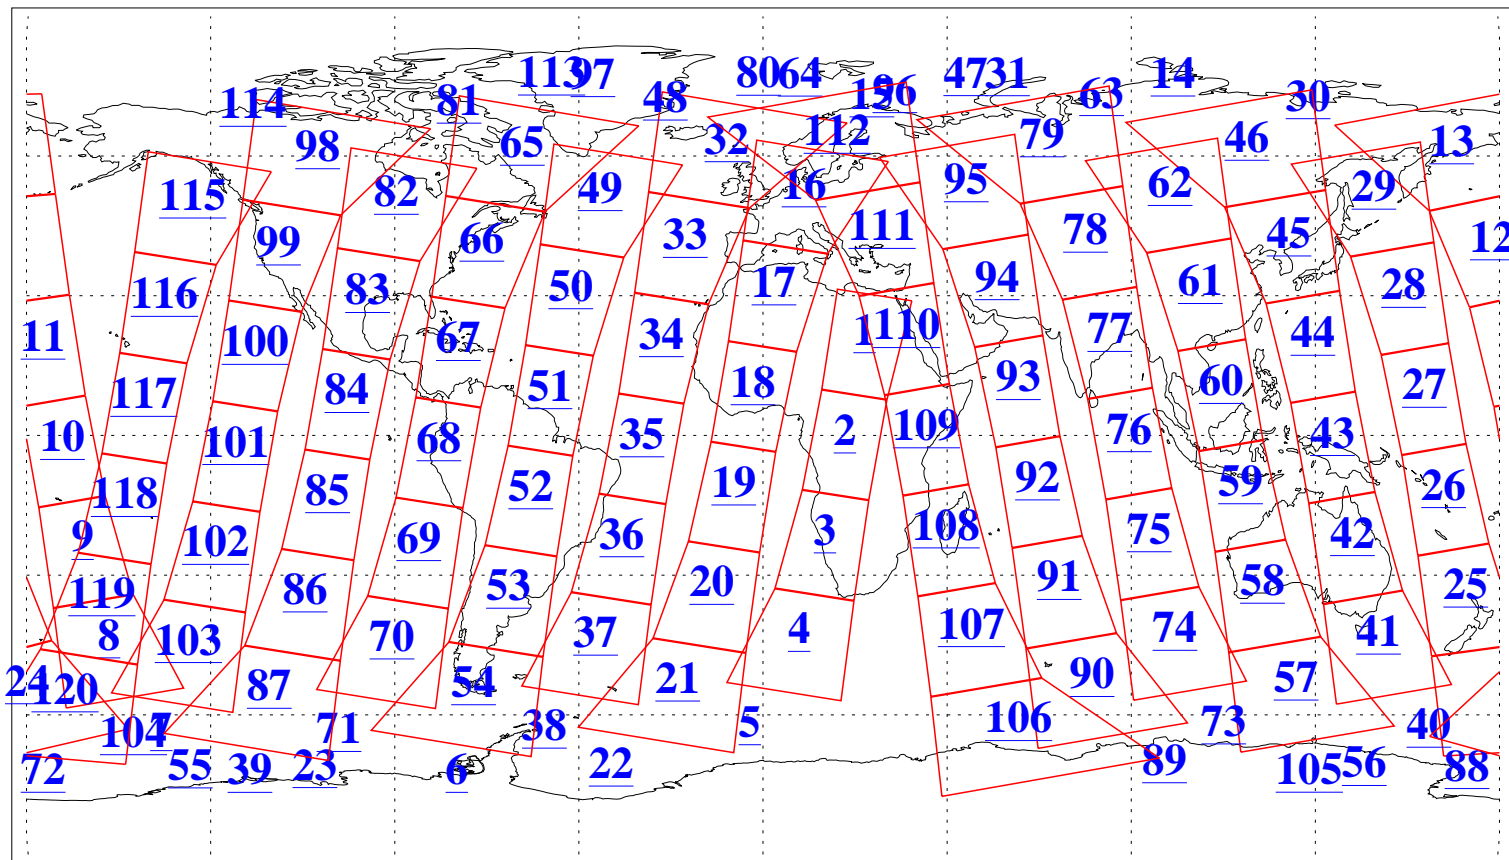

L1B Availability
AMSU Granules: 240
HSB Granules: 0
AIRS Granules: 240

3 Jul 2019
DoY 184
Aqua Day 6269
Granules: 1 to 120

Granules: 121 to 240

Legend: AMSU Available, HSB Available, AIRS Available

L1B Availability
AMSU Granules: 240
HSB Granules: 0
AIRS Granules: 240

3 Jul 2019
DoY 184
Aqua Day 6269

Ascending Granules

Descending Granules

Legend: AMSU Available, HSB Available, AIRS Available

L1B Availability
 AMSU Granules: 240
 HSB Granules: 0
 AIRS Granules: 240

3 Jul 2019
 DoY 184
 Aqua Day 6269

Northern Hemisphere Granules

Southern Hemisphere Granules

Legend: AMSU Available, HSB Available, AIRS Available