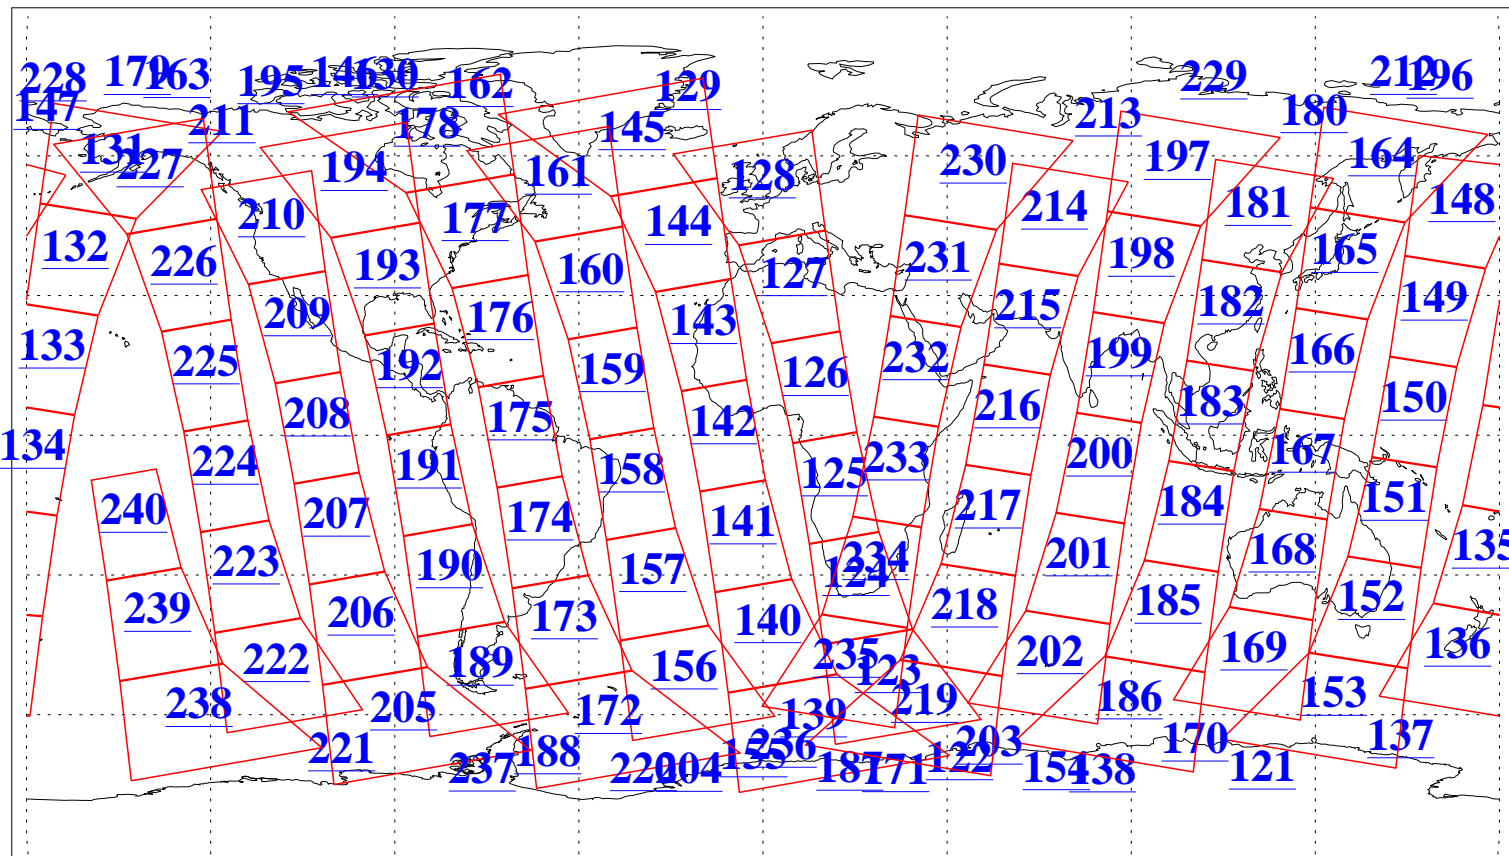

L1B Availability
AMSU Granules: 240
HSB Granules: 0
AIRS Granules: 240

3 Jul 2019
DoY 184
Aqua Day 6269
Granules: 1 to 120

Granules: 121 to 240

Legend: AMSU Available, HSB Available, AIRS Available

L1B Availability
AMSU Granules: 240
HSB Granules: 0
AIRS Granules: 240

3 Jul 2019
DoY 184
Aqua Day 6269

Ascending Granules

Descending Granules

Legend: AMSU Available, HSB Available, AIRS Available

L1B Availability
 AMSU Granules: 240
 HSB Granules: 0
 AIRS Granules: 240

3 Jul 2019
 DoY 184
 Aqua Day 6269

Northern Hemisphere Granules

Southern Hemisphere Granules

Legend: AMSU Available, HSB Available, AIRS Available