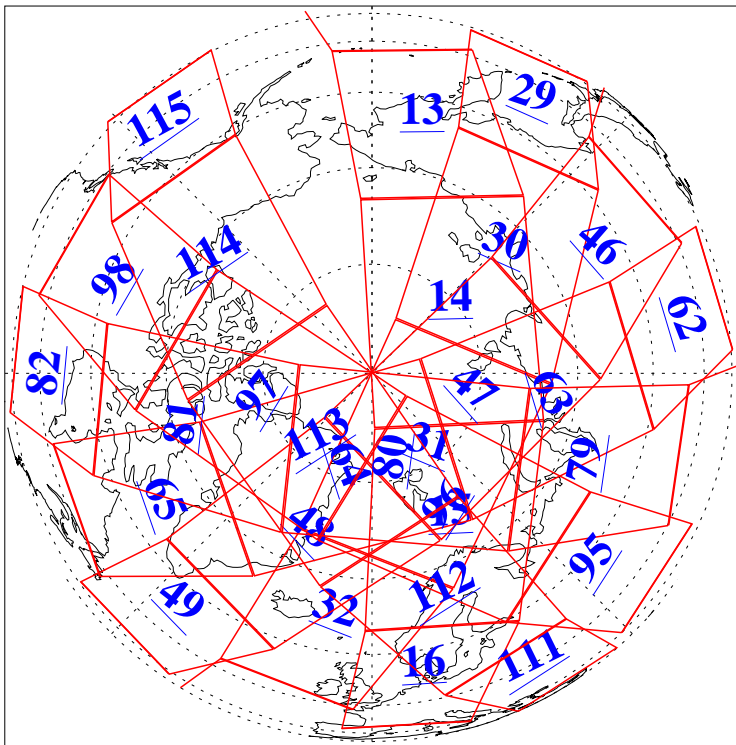

L1B Availability
AMSU Granules: 240
HSB Granules: 0
AIRS Granules: 240

3 Jul 2019
DoY 184
Aqua Day 6269
Granules: 1 to 120

Granules: 121 to 240

Legend: AMSU Available, HSB Available, AIRS Available

L1B Availability
AMSU Granules: 240
HSB Granules: 0
AIRS Granules: 240

3 Jul 2019
DoY 184
Aqua Day 6269

Ascending Granules

Descending Granules

Legend: AMSU Available, HSB Available, AIRS Available

L1B Availability
 AMSU Granules: 240
 HSB Granules: 0
 AIRS Granules: 240

3 Jul 2019
 DoY 184
 Aqua Day 6269

Northern Hemisphere Granules

Southern Hemisphere Granules

Legend: AMSU Available, HSB Available, AIRS Available