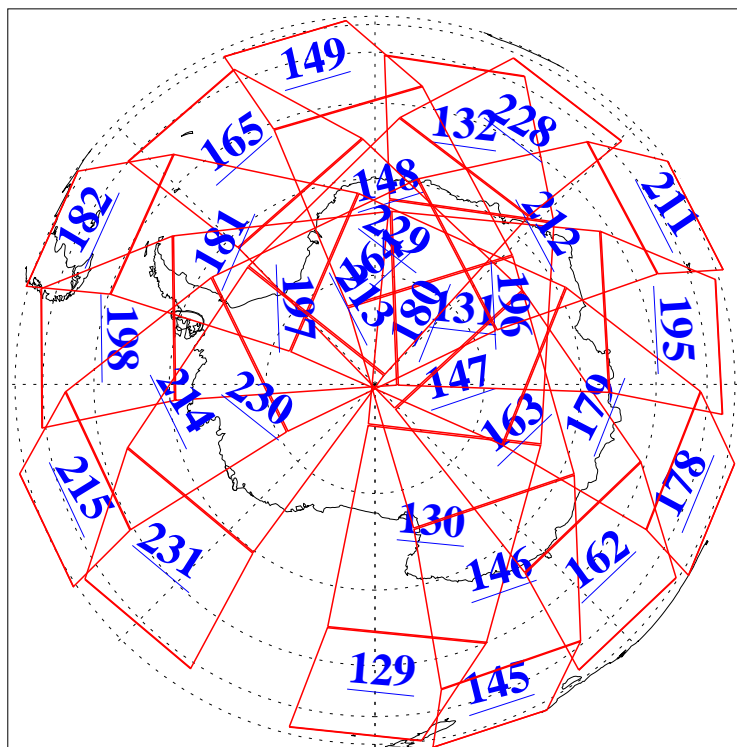

2 Jul 2019
DoY 183
Aqua Day 6268
Ascending Granules

Descending Granules

Legend: AMSU Available, HSB Available, AIRS Available

L1B Availability
 AMSU Granules: 240
 HSB Granules: 0
 AIRS Granules: 240

2 Jul 2019
 DoY 183
 Aqua Day 6268

Northern Hemisphere Granules

Southern Hemisphere Granules

Legend: AMSU Available, HSB Available, AIRS Available