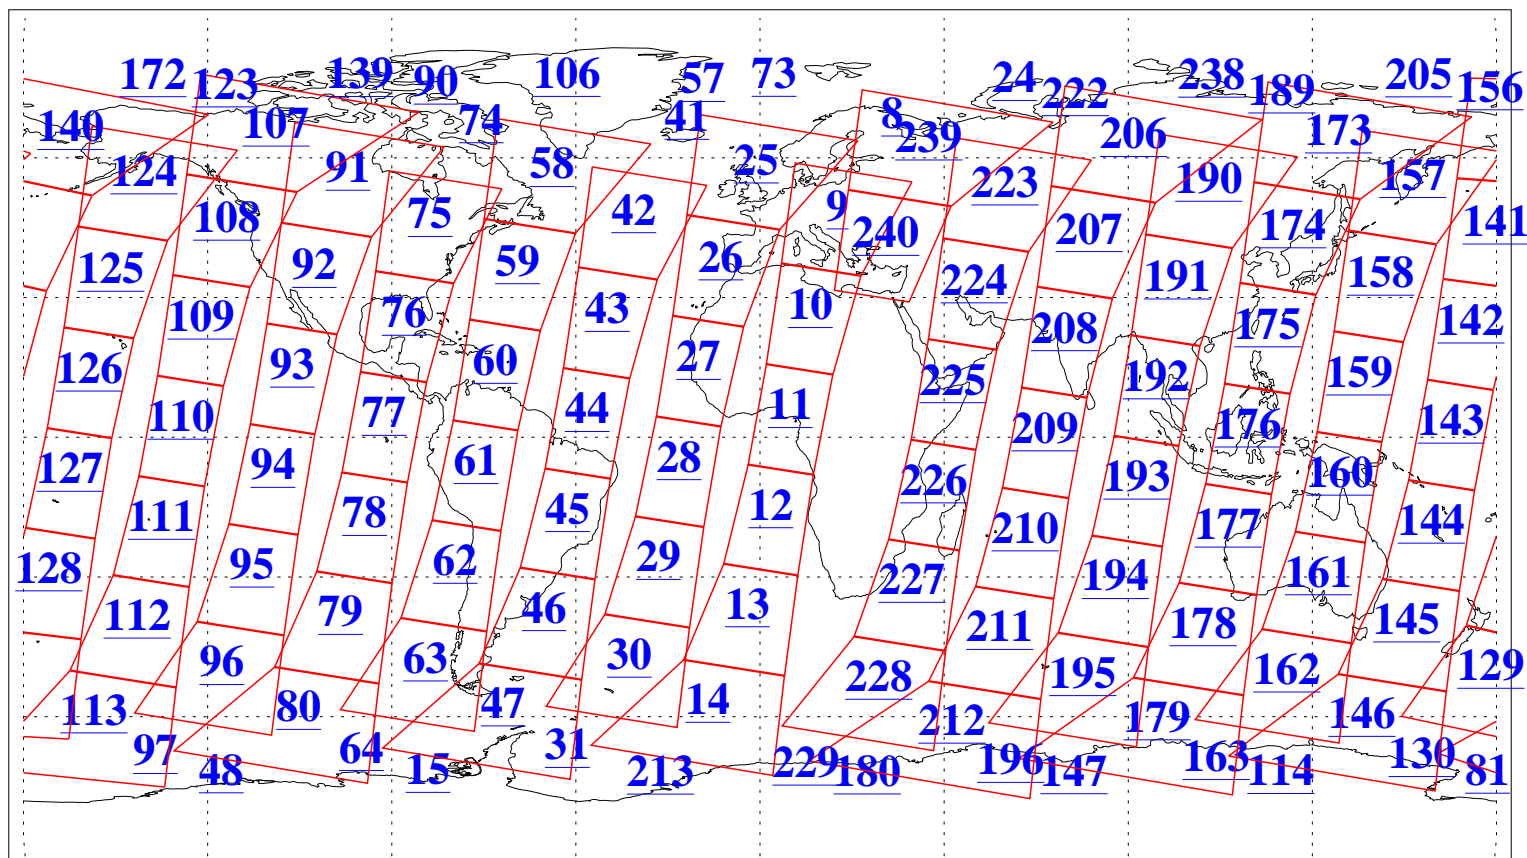

L1B Availability
AMSU Granules: 240
HSB Granules: 0
AIRS Granules: 240

2 Jul 2019
DoY 183
Aqua Day 6268
Granules: 1 to 120

Granules: 121 to 240

Legend: AMSU Available, HSB Available, AIRS Available

L1B Availability
AMSU Granules: 240
HSB Granules: 0
AIRS Granules: 240

2 Jul 2019
DoY 183
Aqua Day 6268
Ascending Granules

Descending Granules

Legend: AMSU Available, HSB Available, AIRS Available

L1B Availability
 AMSU Granules: 240
 HSB Granules: 0
 AIRS Granules: 240

2 Jul 2019
 DoY 183
 Aqua Day 6268

Northern Hemisphere Granules

Southern Hemisphere Granules

Legend: AMSU Available, HSB Available, AIRS Available