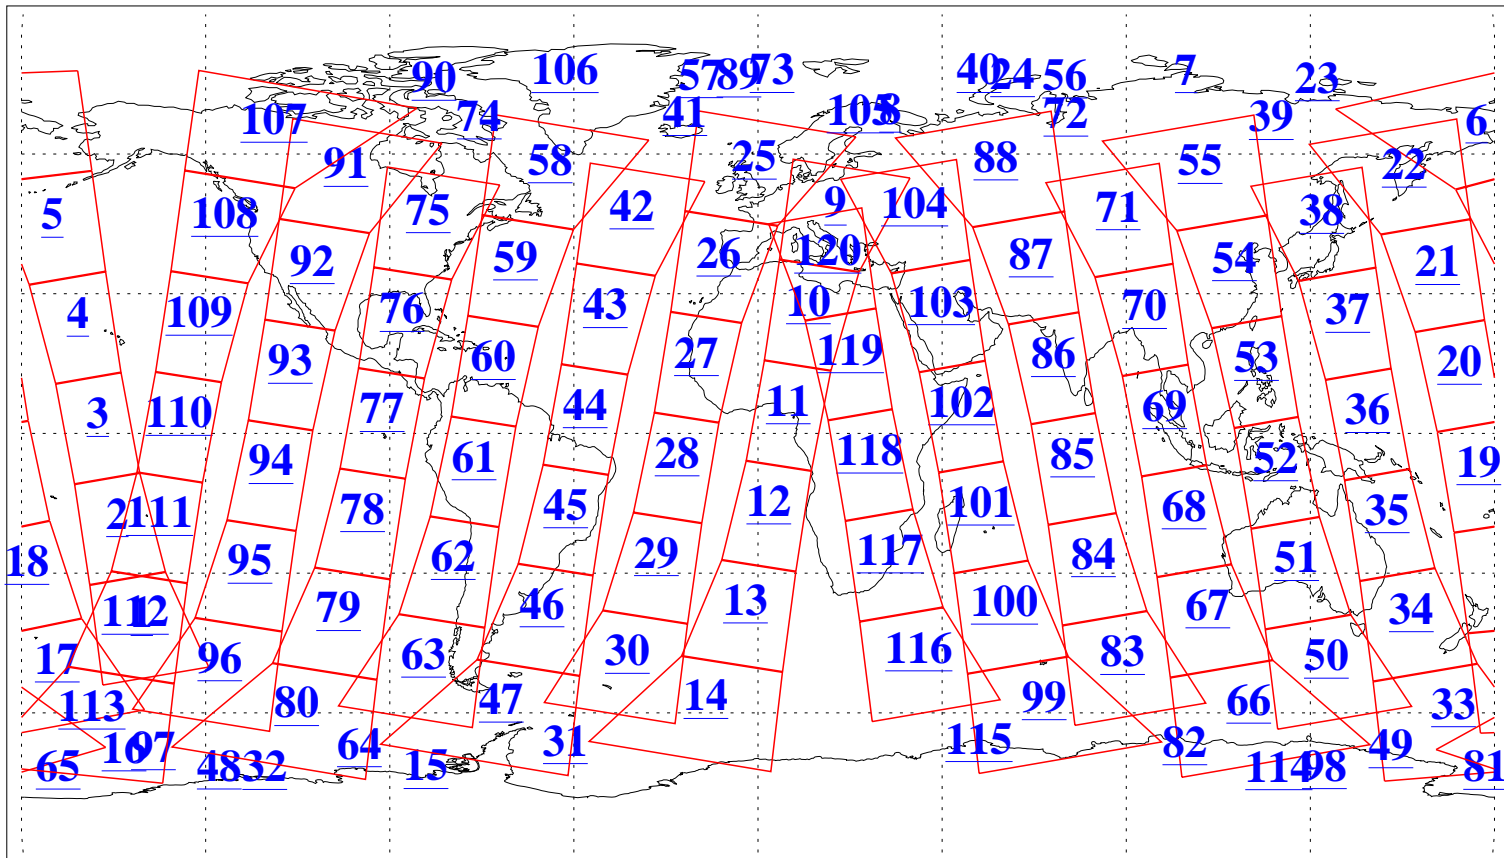

L1B Availability
AMSU Granules: 240
HSB Granules: 0
AIRS Granules: 240

2 Jul 2019
DoY 183
Aqua Day 6268
Granules: 1 to 120

Granules: 121 to 240

Legend: AMSU Available, HSB Available, AIRS Available

L1B Availability
AMSU Granules: 240
HSB Granules: 0
AIRS Granules: 240

2 Jul 2019
DoY 183
Aqua Day 6268
Ascending Granules

Descending Granules

Legend: AMSU Available, HSB Available, AIRS Available

L1B Availability
 AMSU Granules: 240
 HSB Granules: 0
 AIRS Granules: 240

2 Jul 2019
 DoY 183
 Aqua Day 6268

Northern Hemisphere Granules

Southern Hemisphere Granules

Legend: AMSU Available, HSB Available, AIRS Available