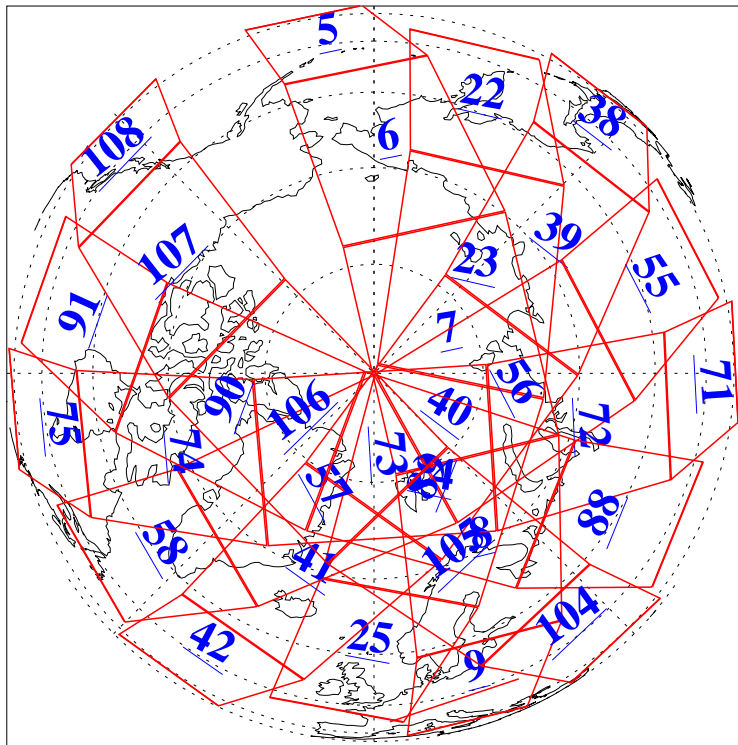

L1B Availability
AMSU Granules: 240
HSB Granules: 0
AIRS Granules: 240

2 Jul 2019
DoY 183
Aqua Day 6268
Granules: 1 to 120

Granules: 121 to 240

Legend: AMSU Available, HSB Available, AIRS Available

L1B Availability
AMSU Granules: 240
HSB Granules: 0
AIRS Granules: 240

2 Jul 2019
DoY 183
Aqua Day 6268
Ascending Granules

Descending Granules

Legend: AMSU Available, HSB Available, AIRS Available

L1B Availability
 AMSU Granules: 240
 HSB Granules: 0
 AIRS Granules: 240

2 Jul 2019
 DoY 183
 Aqua Day 6268

Northern Hemisphere Granules

Southern Hemisphere Granules

Legend: AMSU Available, HSB Available, AIRS Available