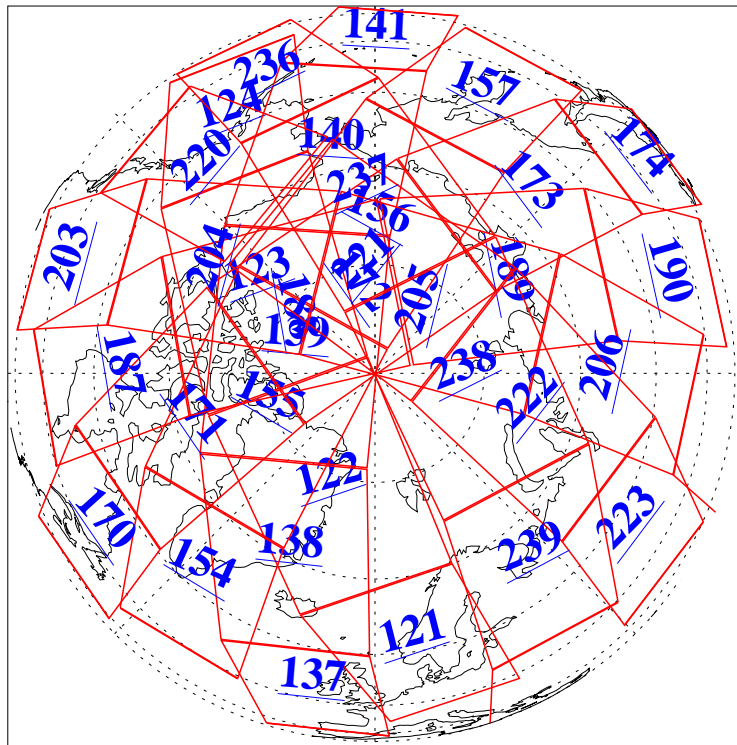

2 Jul 2019
DoY 183
Aqua Day 6268
Ascending Granules

Descending Granules

Legend: AMSU Available, HSB Available, AIRS Available

L1B Availability
 AMSU Granules: 240
 HSB Granules: 0
 AIRS Granules: 240

2 Jul 2019
 DoY 183
 Aqua Day 6268

Northern Hemisphere Granules

Southern Hemisphere Granules

Legend: AMSU Available, HSB Available, AIRS Available