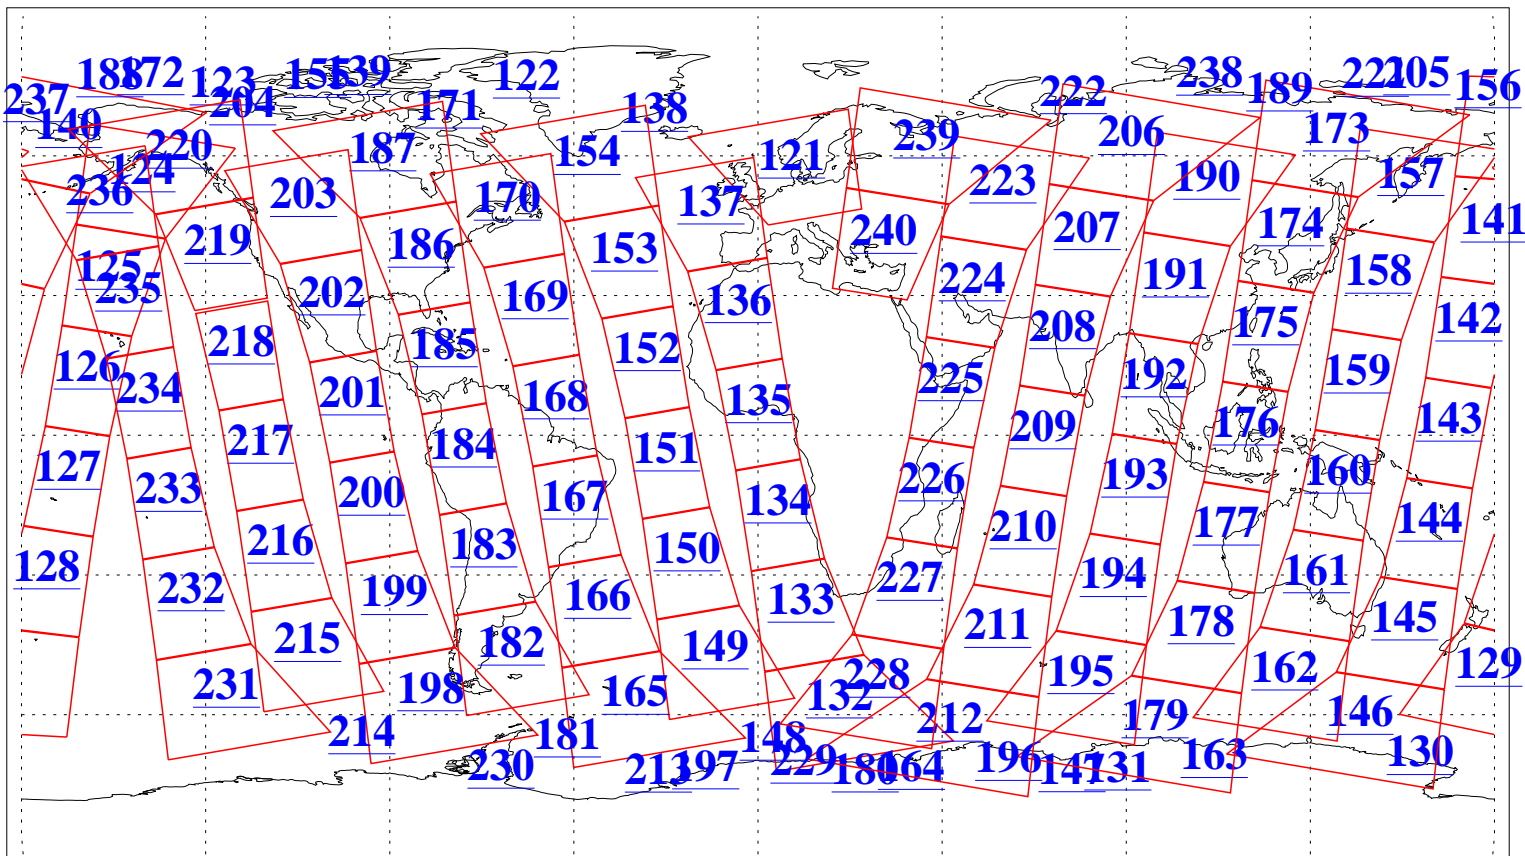

L1B Availability
AMSU Granules: 240
HSB Granules: 0
AIRS Granules: 240

2 Jul 2019
DoY 183
Aqua Day 6268
Granules: 1 to 120

Granules: 121 to 240

Legend: AMSU Available, HSB Available, AIRS Available

L1B Availability
AMSU Granules: 240
HSB Granules: 0
AIRS Granules: 240

2 Jul 2019
DoY 183
Aqua Day 6268
Ascending Granules

Descending Granules

Legend: AMSU Available, HSB Available, AIRS Available

L1B Availability
 AMSU Granules: 240
 HSB Granules: 0
 AIRS Granules: 240

2 Jul 2019
 DoY 183
 Aqua Day 6268

Northern Hemisphere Granules

Southern Hemisphere Granules

Legend: AMSU Available, HSB Available, AIRS Available