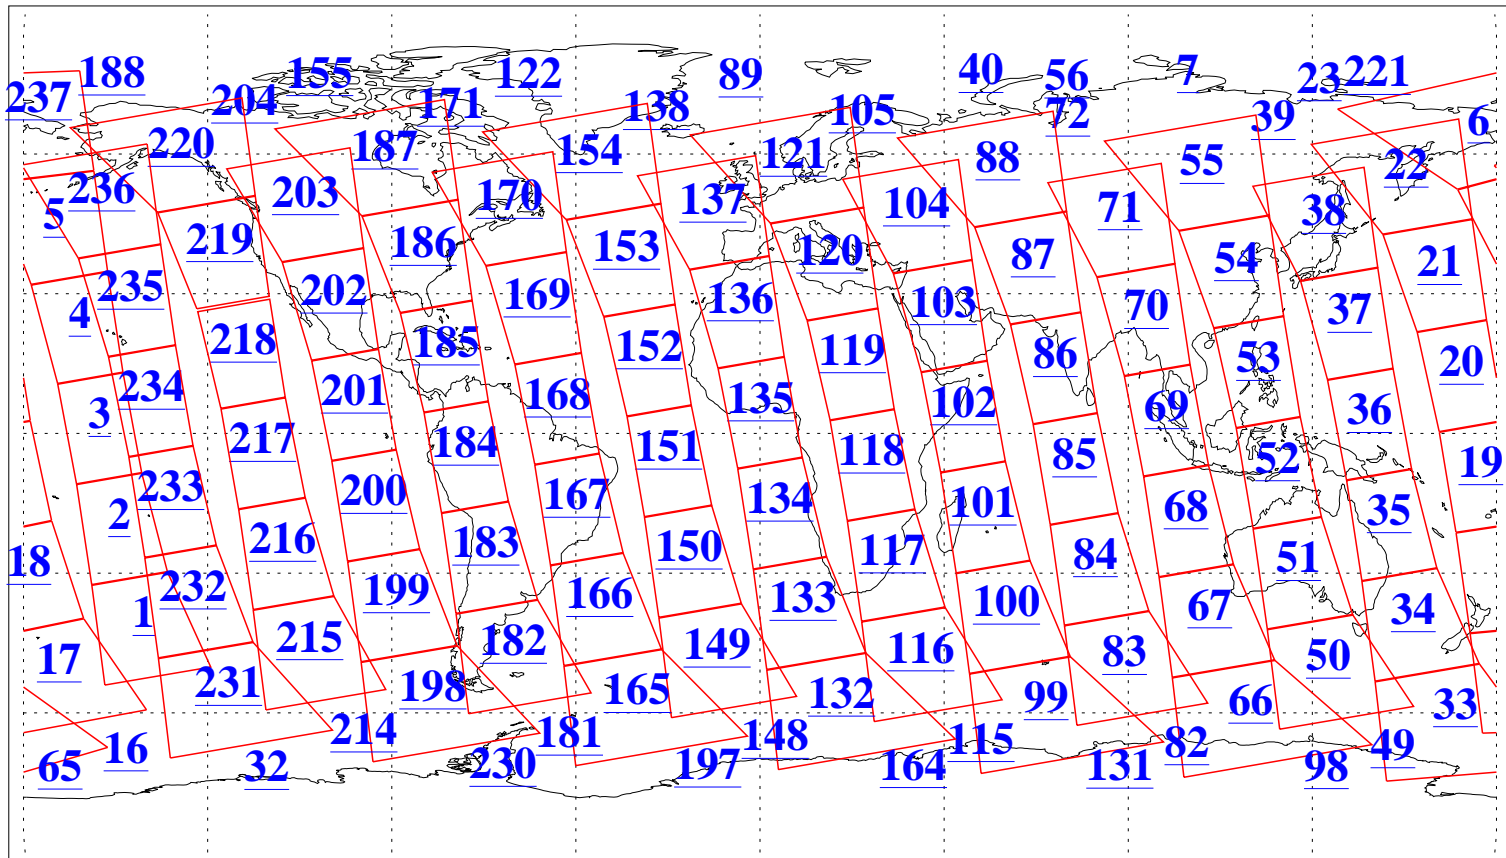

L1B Availability
AMSU Granules: 240
HSB Granules: 0
AIRS Granules: 240

2 Jul 2019
DoY 183
Aqua Day 6268
Granules: 1 to 120

Granules: 121 to 240

Legend: AMSU Available, HSB Available, AIRS Available

L1B Availability
AMSU Granules: 240
HSB Granules: 0
AIRS Granules: 240

2 Jul 2019
DoY 183
Aqua Day 6268
Ascending Granules

Descending Granules

Legend: AMSU Available, HSB Available, AIRS Available

L1B Availability
 AMSU Granules: 240
 HSB Granules: 0
 AIRS Granules: 240

2 Jul 2019
 DoY 183
 Aqua Day 6268

Northern Hemisphere Granules

Southern Hemisphere Granules

Legend: AMSU Available, HSB Available, AIRS Available