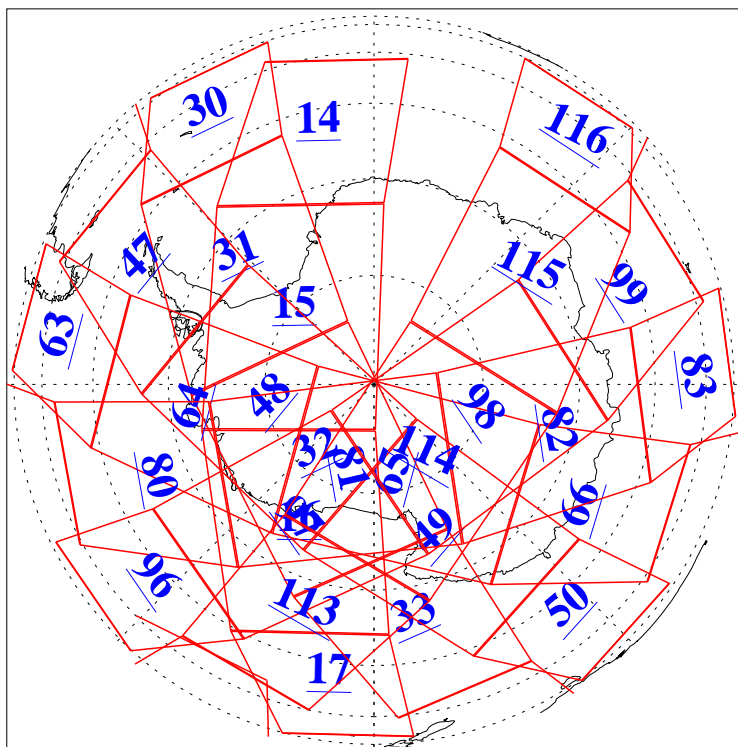

L1B Availability
AMSU Granules: 240
HSB Granules: 0
AIRS Granules: 240

2 Jul 2019
DoY 183
Aqua Day 6268
Granules: 1 to 120

Granules: 121 to 240

Legend: AMSU Available, HSB Available, AIRS Available

L1B Availability
AMSU Granules: 240
HSB Granules: 0
AIRS Granules: 240

2 Jul 2019
DoY 183
Aqua Day 6268
Ascending Granules

Descending Granules

Legend: AMSU Available, HSB Available, AIRS Available

L1B Availability
 AMSU Granules: 240
 HSB Granules: 0
 AIRS Granules: 240

2 Jul 2019
 DoY 183
 Aqua Day 6268

Northern Hemisphere Granules

Southern Hemisphere Granules

Legend: AMSU Available, HSB Available, AIRS Available