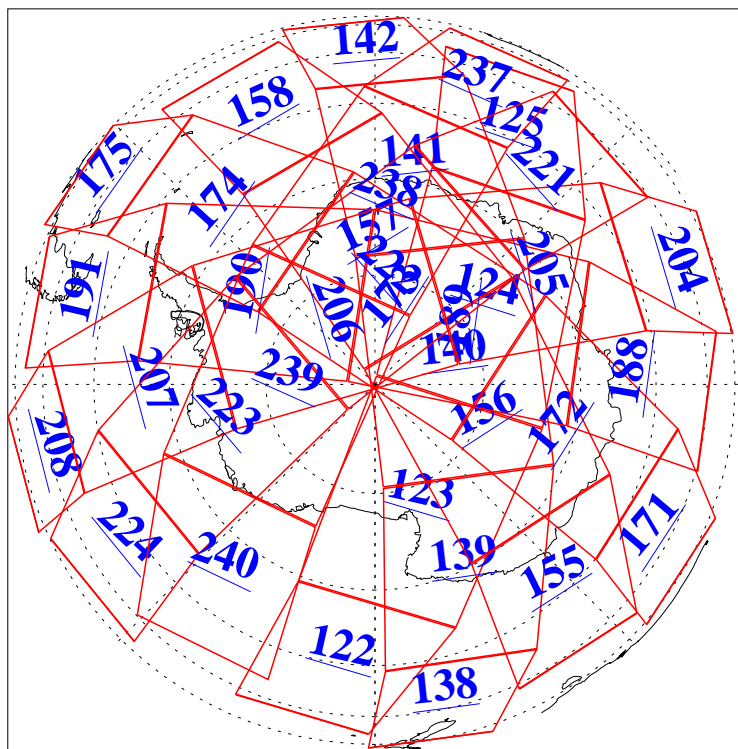

L1B Availability
AMSU Granules: 240
HSB Granules: 0
AIRS Granules: 240

1 Jul 2019
DoY 182
Aqua Day 6267
Granules: 1 to 120

Granules: 121 to 240

Legend: AMSU Available, HSB Available, AIRS Available

L1B Availability
AMSU Granules: 240
HSB Granules: 0
AIRS Granules: 240

1 Jul 2019
DoY 182
Aqua Day 6267

Ascending Granules

Descending Granules

Legend: AMSU Available, HSB Available, AIRS Available

L1B Availability
 AMSU Granules: 240
 HSB Granules: 0
 AIRS Granules: 240

1 Jul 2019
 DoY 182
 Aqua Day 6267

Northern Hemisphere Granules

Southern Hemisphere Granules

Legend: AMSU Available, HSB Available, AIRS Available