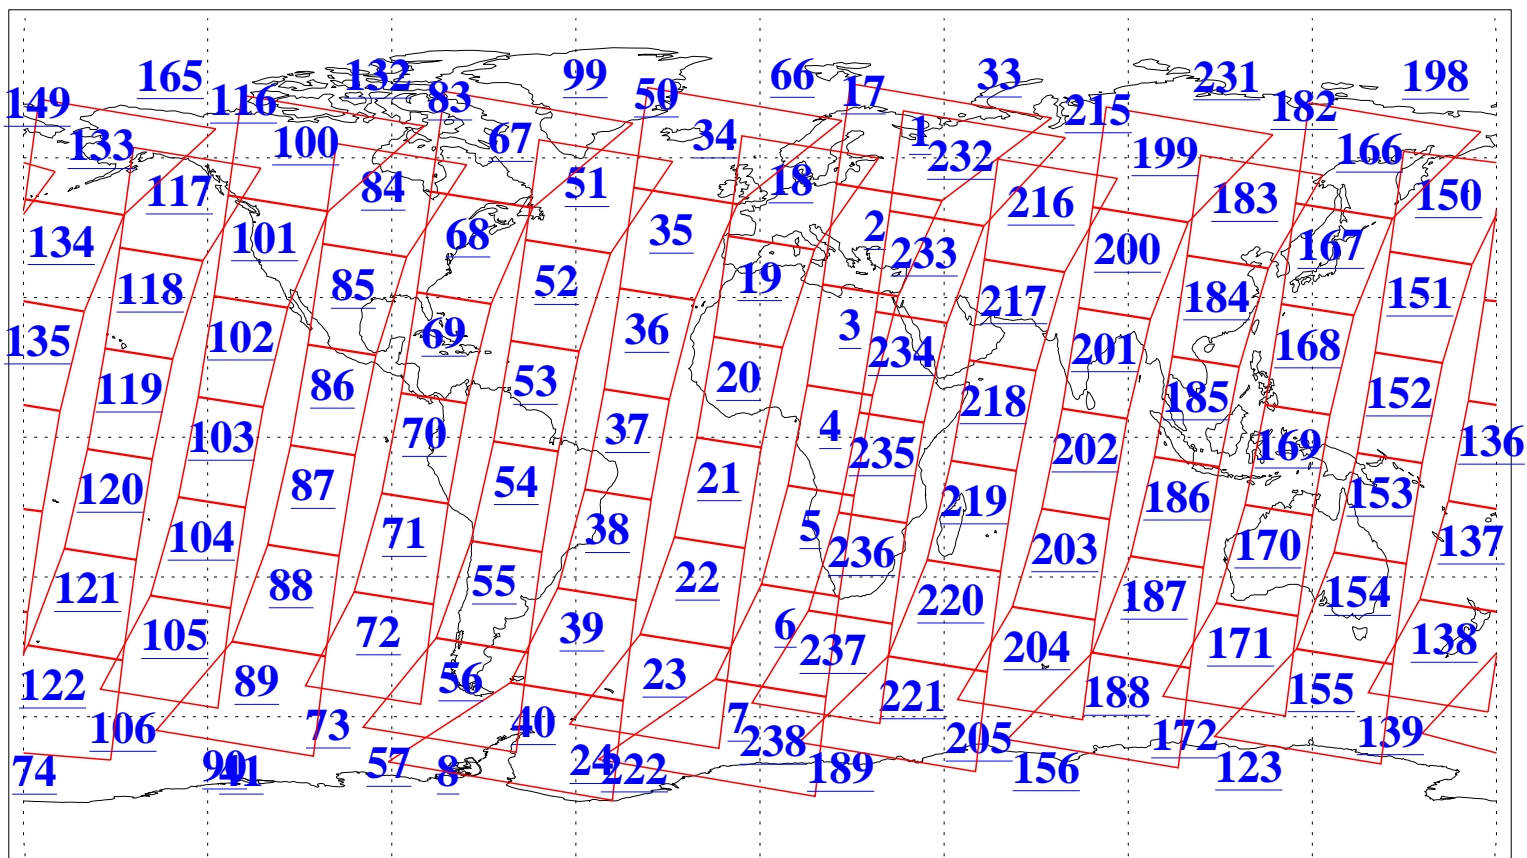

L1B Availability
AMSU Granules: 240
HSB Granules: 0
AIRS Granules: 240

1 Jul 2019
DoY 182
Aqua Day 6267
Granules: 1 to 120

Granules: 121 to 240

Legend: AMSU Available, HSB Available, AIRS Available

L1B Availability
AMSU Granules: 240
HSB Granules: 0
AIRS Granules: 240

1 Jul 2019
DoY 182
Aqua Day 6267

Ascending Granules

Descending Granules

Legend: AMSU Available, HSB Available, AIRS Available

L1B Availability
 AMSU Granules: 240
 HSB Granules: 0
 AIRS Granules: 240

1 Jul 2019
 DoY 182
 Aqua Day 6267

Northern Hemisphere Granules

Southern Hemisphere Granules

Legend: AMSU Available, HSB Available, AIRS Available