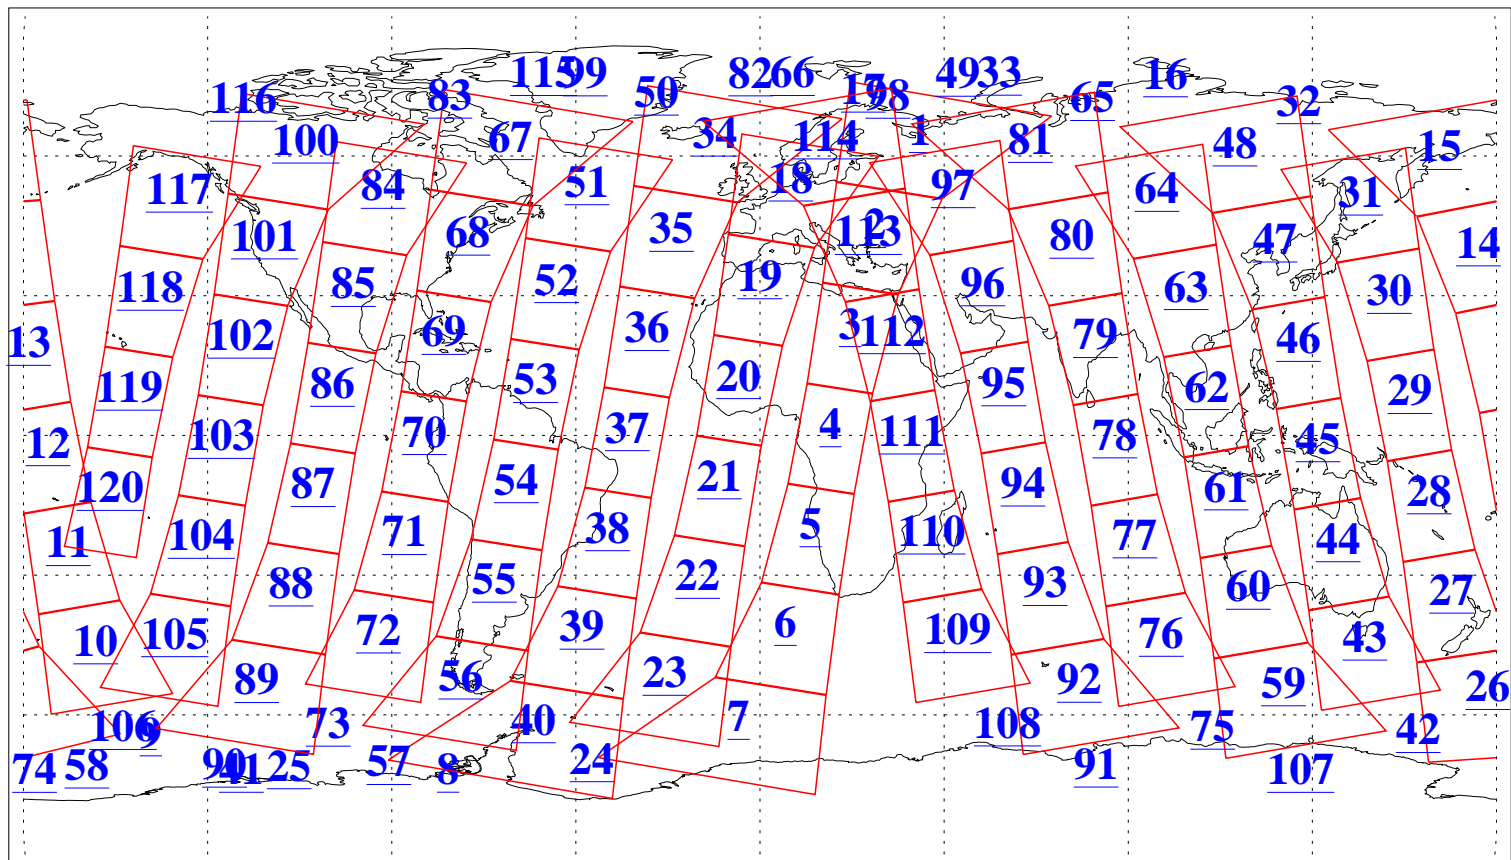

L1B Availability
AMSU Granules: 240
HSB Granules: 0
AIRS Granules: 240

1 Jul 2019
DoY 182
Aqua Day 6267
Granules: 1 to 120

Granules: 121 to 240

Legend: AMSU Available, HSB Available, AIRS Available

L1B Availability
AMSU Granules: 240
HSB Granules: 0
AIRS Granules: 240

1 Jul 2019
DoY 182
Aqua Day 6267

Ascending Granules

Descending Granules

Legend: AMSU Available, HSB Available, AIRS Available

L1B Availability
 AMSU Granules: 240
 HSB Granules: 0
 AIRS Granules: 240

1 Jul 2019
 DoY 182
 Aqua Day 6267

Northern Hemisphere Granules

Southern Hemisphere Granules

Legend: AMSU Available, HSB Available, AIRS Available