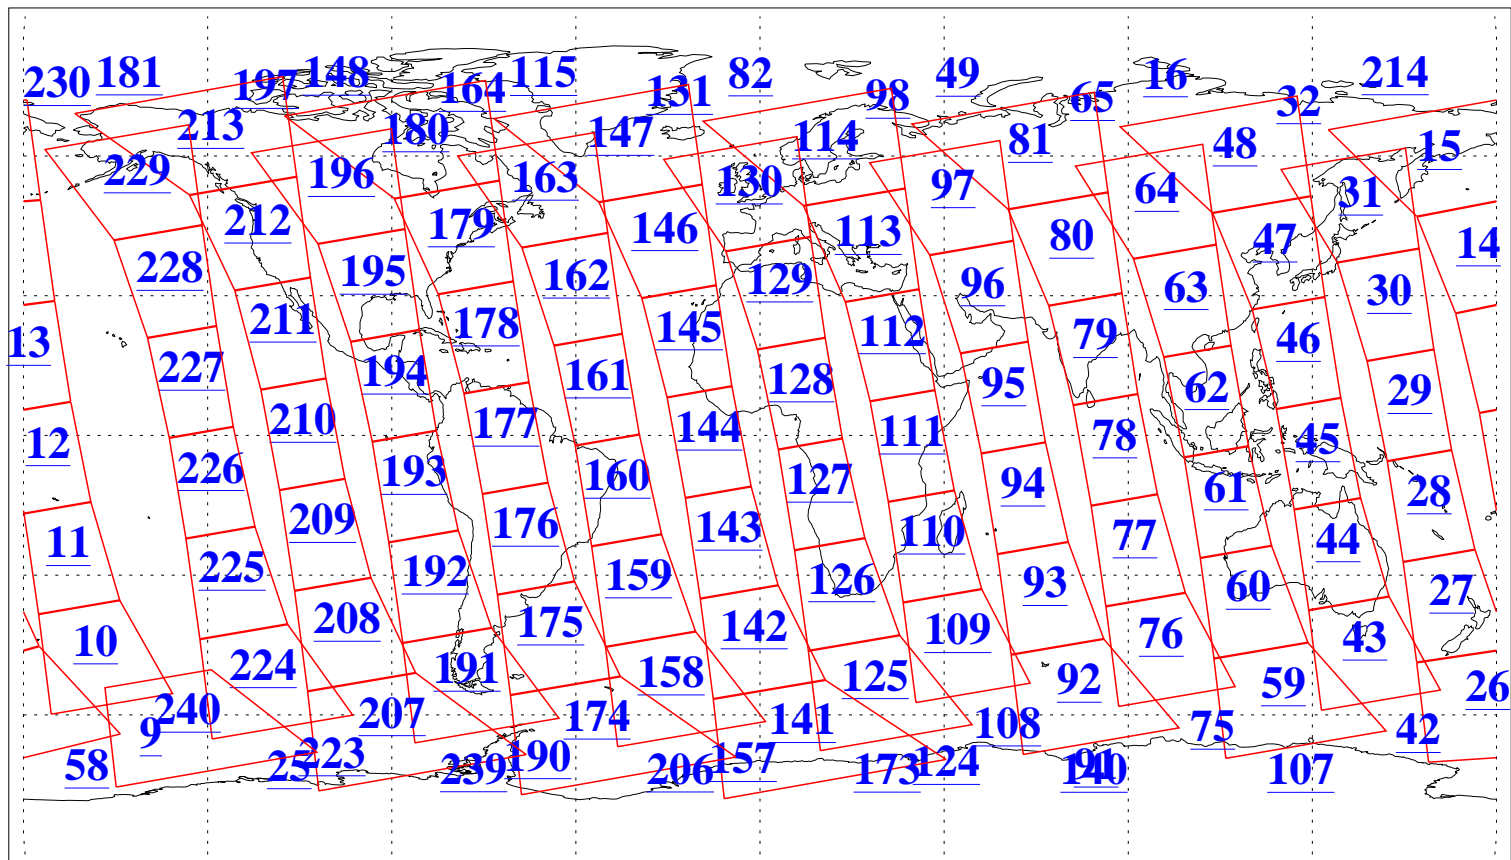

L1B Availability
AMSU Granules: 240
HSB Granules: 0
AIRS Granules: 240

1 Jul 2019
DoY 182
Aqua Day 6267
Granules: 1 to 120

Granules: 121 to 240

Legend: AMSU Available, HSB Available, AIRS Available

L1B Availability
AMSU Granules: 240
HSB Granules: 0
AIRS Granules: 240

1 Jul 2019
DoY 182
Aqua Day 6267

Ascending Granules

Descending Granules

Legend: AMSU Available, HSB Available, AIRS Available

L1B Availability
 AMSU Granules: 240
 HSB Granules: 0
 AIRS Granules: 240

1 Jul 2019
 DoY 182
 Aqua Day 6267

Northern Hemisphere Granules

Southern Hemisphere Granules

Legend: AMSU Available, HSB Available, AIRS Available