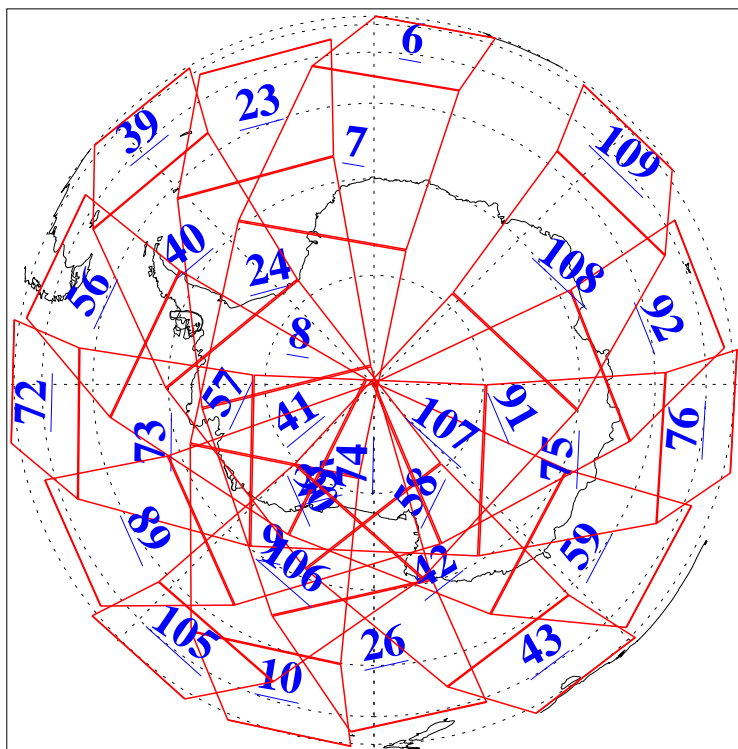

L1B Availability
AMSU Granules: 240
HSB Granules: 0
AIRS Granules: 240

1 Jul 2019
DoY 182
Aqua Day 6267
Granules: 1 to 120

Granules: 121 to 240

Legend: AMSU Available, HSB Available, AIRS Available

L1B Availability
AMSU Granules: 240
HSB Granules: 0
AIRS Granules: 240

1 Jul 2019
DoY 182
Aqua Day 6267

Ascending Granules

Descending Granules

Legend: AMSU Available, HSB Available, AIRS Available

L1B Availability
 AMSU Granules: 240
 HSB Granules: 0
 AIRS Granules: 240

1 Jul 2019
 DoY 182
 Aqua Day 6267

Northern Hemisphere Granules

Southern Hemisphere Granules

Legend: AMSU Available, HSB Available, AIRS Available