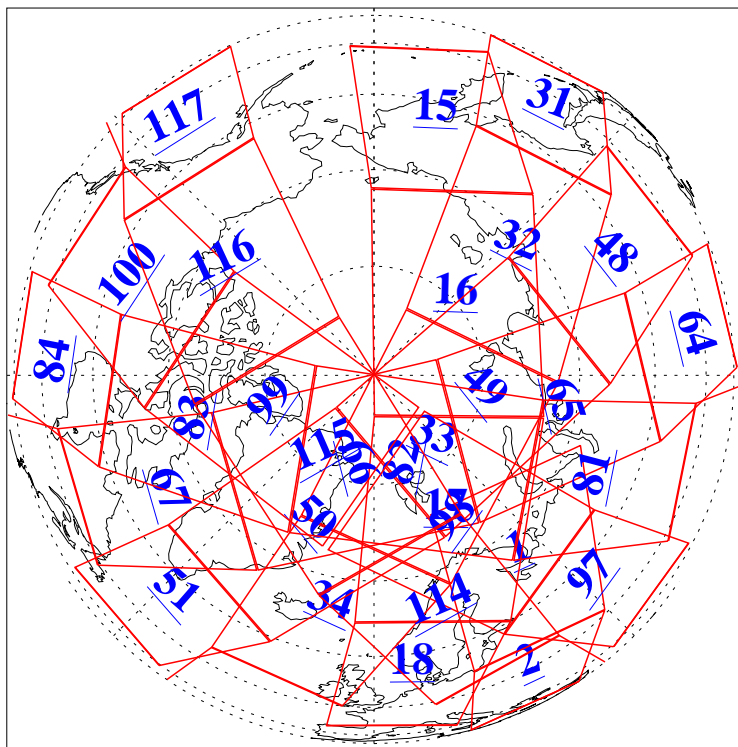

L1B Availability
AMSU Granules: 240
HSB Granules: 0
AIRS Granules: 240

1 Jul 2019
DoY 182
Aqua Day 6267
Granules: 1 to 120

Granules: 121 to 240

Legend: AMSU Available, HSB Available, AIRS Available

L1B Availability
AMSU Granules: 240
HSB Granules: 0
AIRS Granules: 240

1 Jul 2019
DoY 182
Aqua Day 6267

Ascending Granules

Descending Granules

Legend: AMSU Available, HSB Available, AIRS Available

L1B Availability
 AMSU Granules: 240
 HSB Granules: 0
 AIRS Granules: 240

1 Jul 2019
 DoY 182
 Aqua Day 6267

Northern Hemisphere Granules

Southern Hemisphere Granules

Legend: AMSU Available, HSB Available, AIRS Available