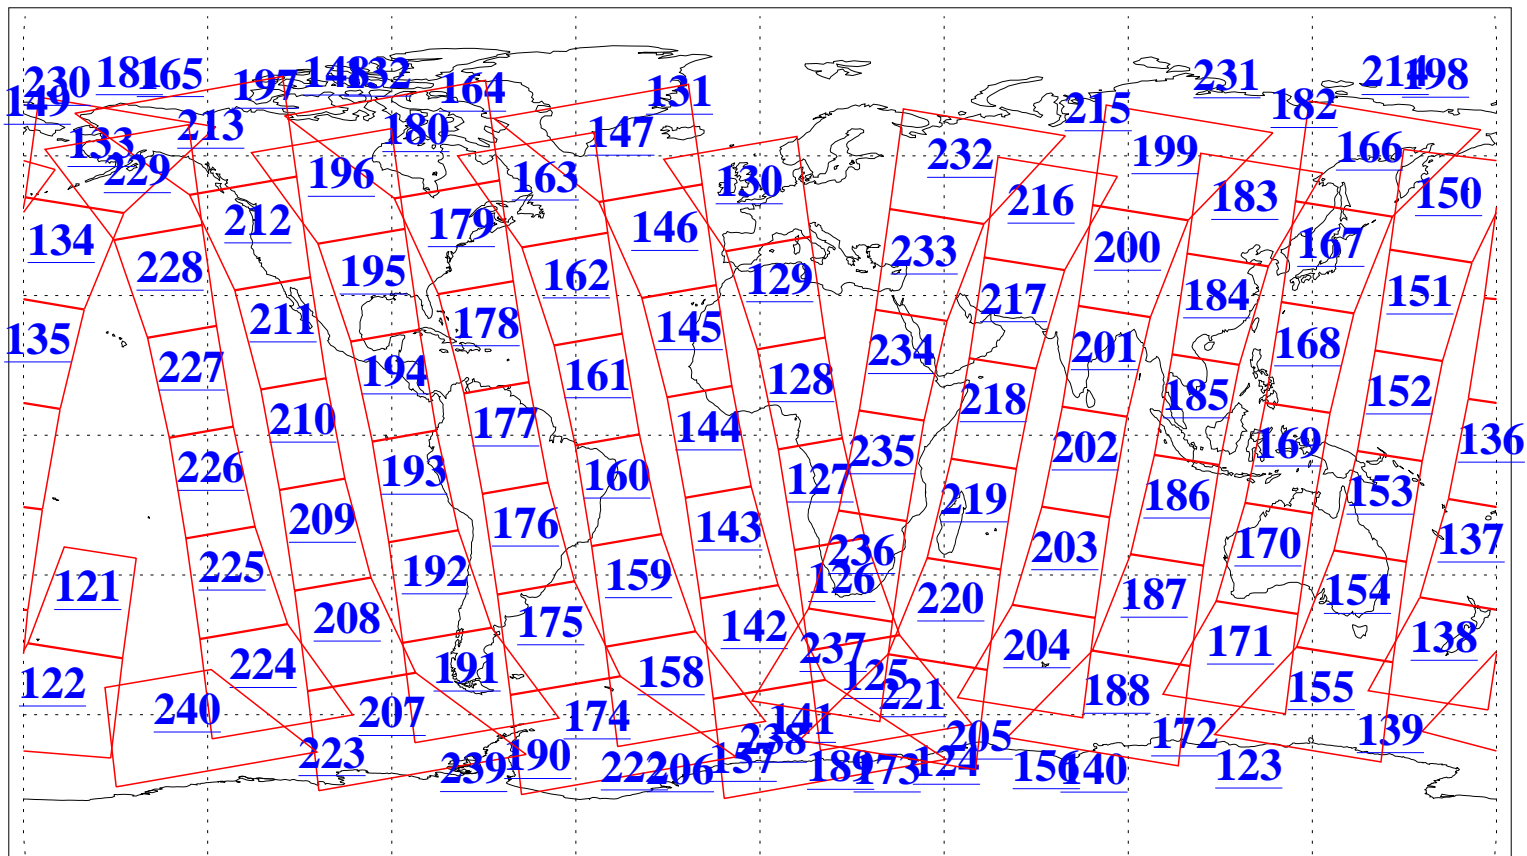

L1B Availability
AMSU Granules: 240
HSB Granules: 0
AIRS Granules: 240

1 Jul 2019
DoY 182
Aqua Day 6267
Granules: 1 to 120

Granules: 121 to 240

Legend: AMSU Available, HSB Available, AIRS Available

L1B Availability
AMSU Granules: 240
HSB Granules: 0
AIRS Granules: 240

1 Jul 2019
DoY 182
Aqua Day 6267

Ascending Granules

Descending Granules

Legend: AMSU Available, HSB Available, AIRS Available

L1B Availability
 AMSU Granules: 240
 HSB Granules: 0
 AIRS Granules: 240

1 Jul 2019
 DoY 182
 Aqua Day 6267

Northern Hemisphere Granules

Southern Hemisphere Granules

Legend: AMSU Available, HSB Available, AIRS Available