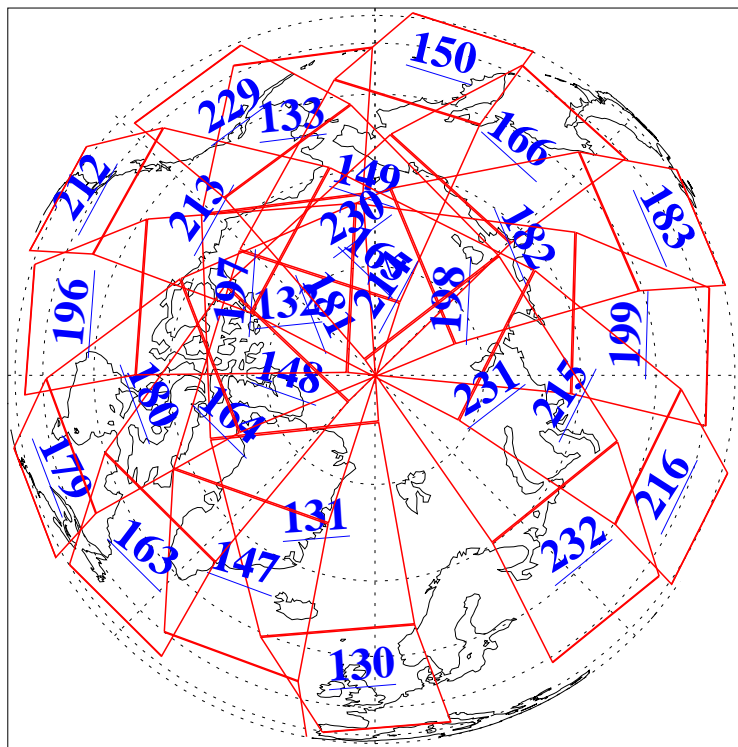

L1B Availability
AMSU Granules: 240
HSB Granules: 0
AIRS Granules: 240

1 Jul 2019
DoY 182
Aqua Day 6267
Granules: 1 to 120

Granules: 121 to 240

Legend: AMSU Available, HSB Available, AIRS Available

L1B Availability
AMSU Granules: 240
HSB Granules: 0
AIRS Granules: 240

1 Jul 2019
DoY 182
Aqua Day 6267

Ascending Granules

Descending Granules

Legend: AMSU Available, HSB Available, AIRS Available

L1B Availability
 AMSU Granules: 240
 HSB Granules: 0
 AIRS Granules: 240

1 Jul 2019
 DoY 182
 Aqua Day 6267

Northern Hemisphere Granules

Southern Hemisphere Granules

Legend: AMSU Available, HSB Available, AIRS Available