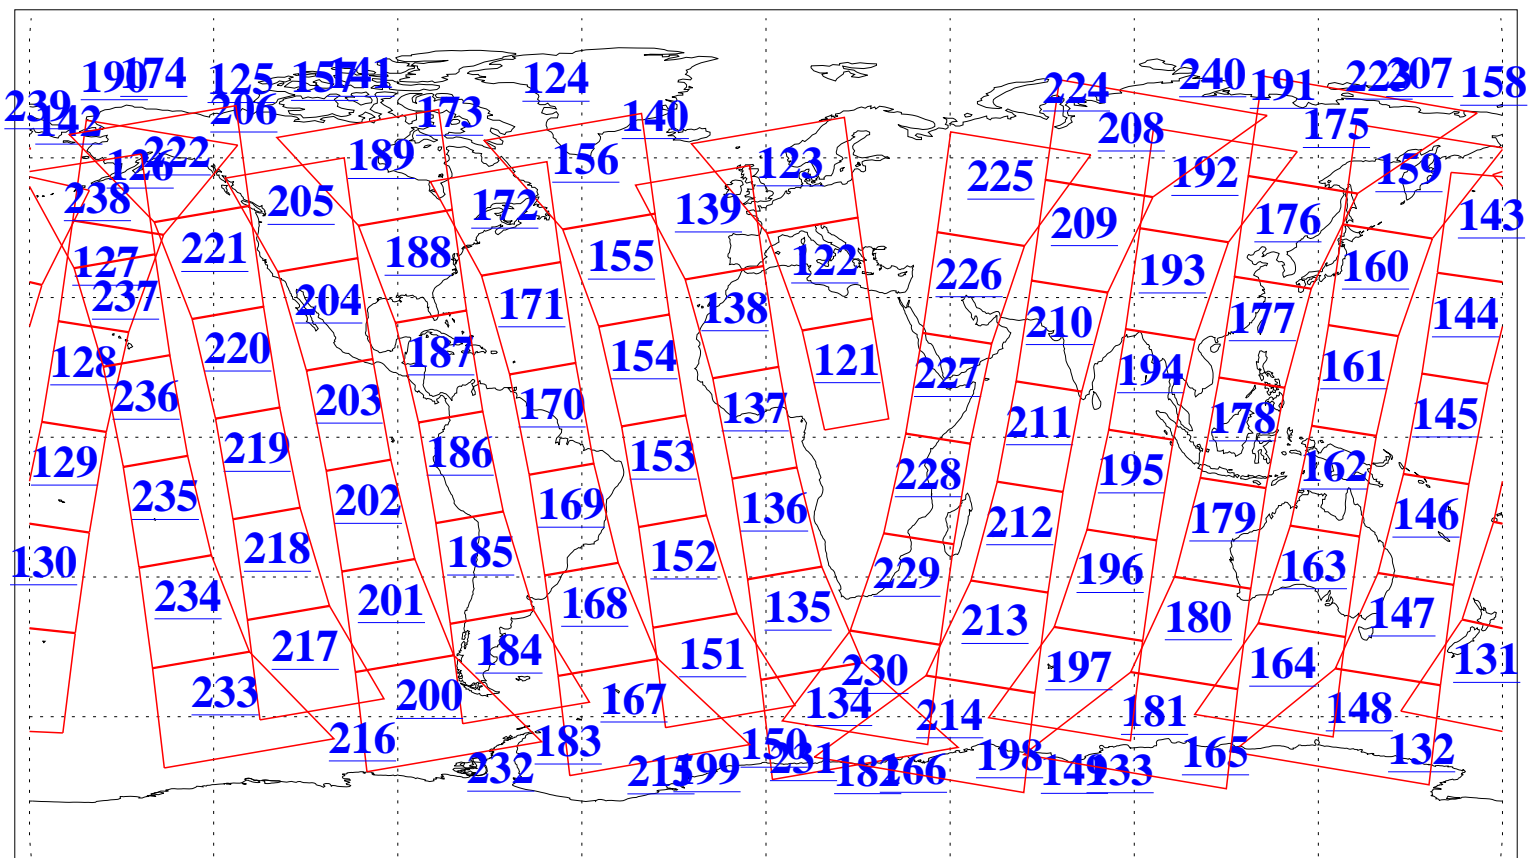

L1B Availability
AMSU Granules: 240
HSB Granules: 0
AIRS Granules: 240

30 Jun 2019
DoY 181
Aqua Day 6266
Granules: 1 to 120

Granules: 121 to 240

Legend: AMSU Available, HSB Available, AIRS Available

L1B Availability
AMSU Granules: 240
HSB Granules: 0
AIRS Granules: 240

30 Jun 2019
DoY 181
Aqua Day 6266
Ascending Granules

Descending Granules

Legend: AMSU Available, HSB Available, AIRS Available

L1B Availability
 AMSU Granules: 240
 HSB Granules: 0
 AIRS Granules: 240

30 Jun 2019
 DoY 181
 Aqua Day 6266

Northern Hemisphere Granules

Southern Hemisphere Granules

Legend: AMSU Available, HSB Available, AIRS Available