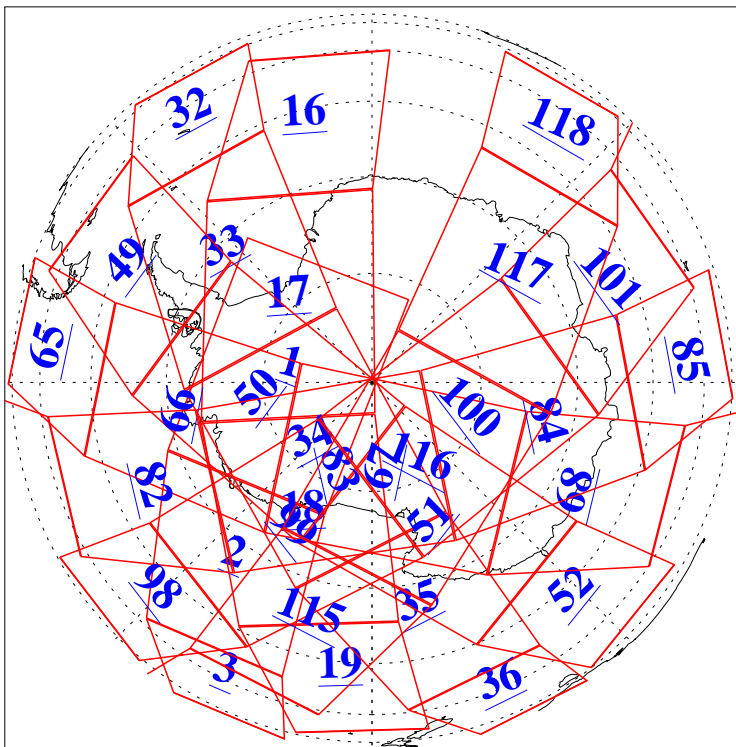

L1B Availability
AMSU Granules: 240
HSB Granules: 0
AIRS Granules: 240

30 Jun 2019
DoY 181
Aqua Day 6266
Granules: 1 to 120

Granules: 121 to 240

Legend: AMSU Available, HSB Available, AIRS Available

L1B Availability
AMSU Granules: 240
HSB Granules: 0
AIRS Granules: 240

30 Jun 2019
DoY 181
Aqua Day 6266
Ascending Granules

Descending Granules

Legend: AMSU Available, HSB Available, AIRS Available

L1B Availability
 AMSU Granules: 240
 HSB Granules: 0
 AIRS Granules: 240

30 Jun 2019
 DoY 181
 Aqua Day 6266

Northern Hemisphere Granules

Southern Hemisphere Granules

Legend: AMSU Available, HSB Available, AIRS Available