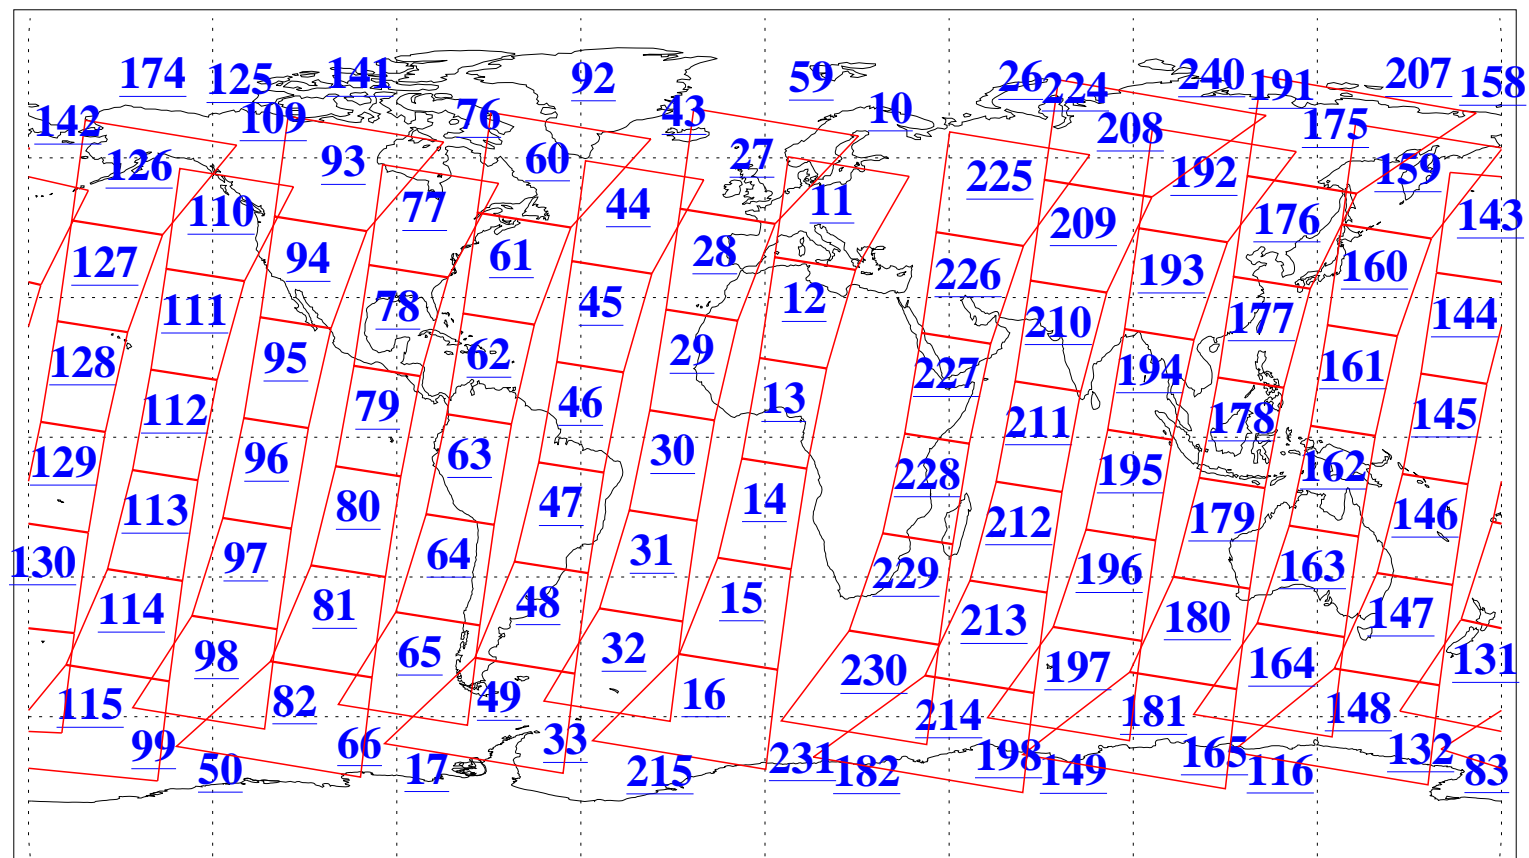

L1B Availability
AMSU Granules: 240
HSB Granules: 0
AIRS Granules: 240

30 Jun 2019
DoY 181
Aqua Day 6266
Granules: 1 to 120

Granules: 121 to 240

Legend: AMSU Available, HSB Available, AIRS Available

L1B Availability
AMSU Granules: 240
HSB Granules: 0
AIRS Granules: 240

30 Jun 2019
DoY 181
Aqua Day 6266
Ascending Granules

Descending Granules

Legend: AMSU Available, HSB Available, AIRS Available

L1B Availability
 AMSU Granules: 240
 HSB Granules: 0
 AIRS Granules: 240

30 Jun 2019
 DoY 181
 Aqua Day 6266

Northern Hemisphere Granules

Southern Hemisphere Granules

Legend: AMSU Available, HSB Available, AIRS Available