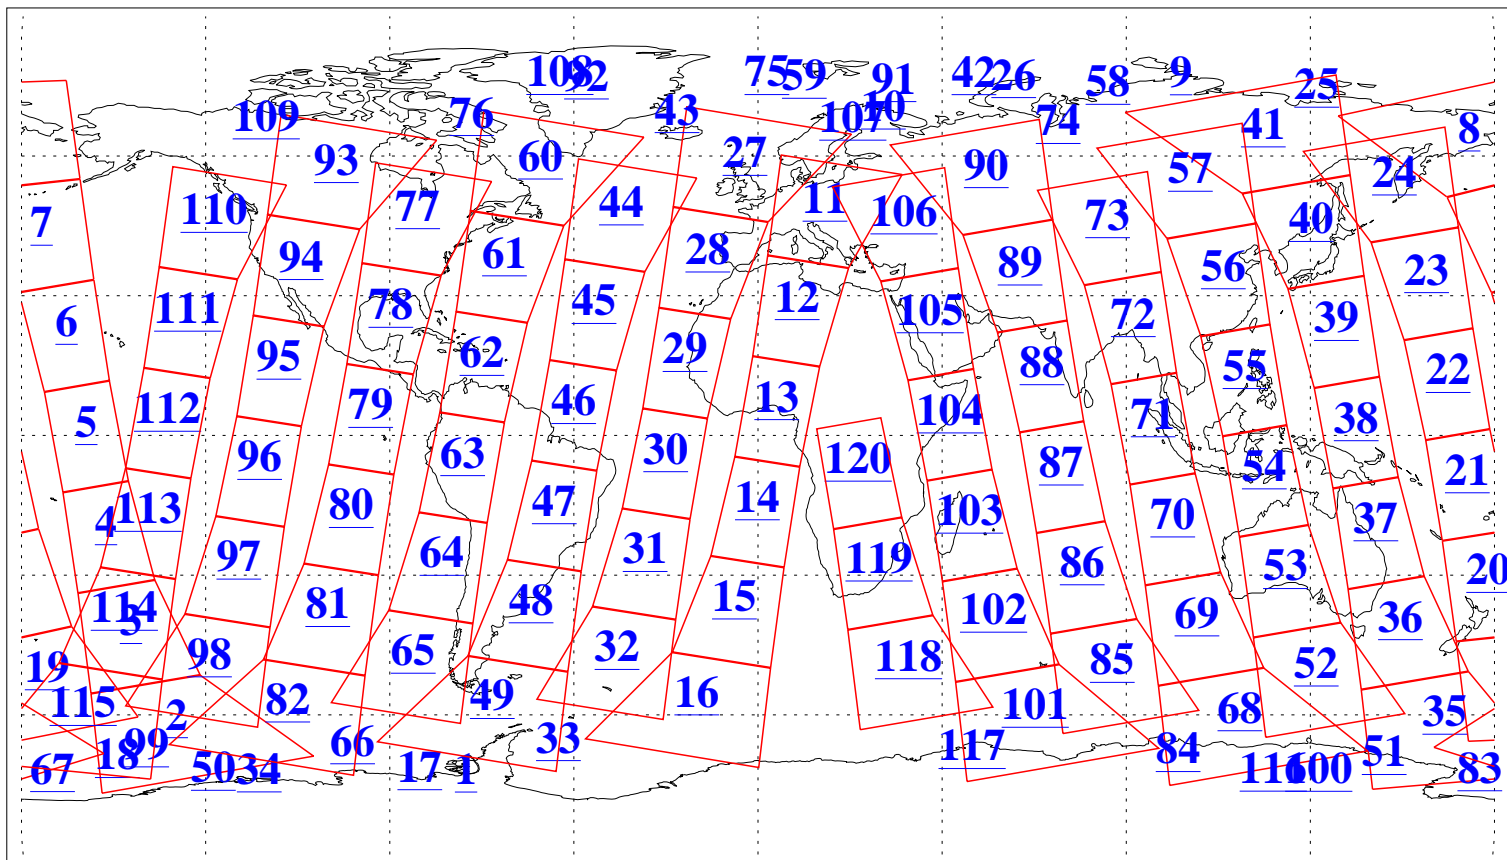

L1B Availability
AMSU Granules: 240
HSB Granules: 0
AIRS Granules: 240

30 Jun 2019
DoY 181
Aqua Day 6266
Granules: 1 to 120

Granules: 121 to 240

Legend: AMSU Available, HSB Available, AIRS Available

L1B Availability
AMSU Granules: 240
HSB Granules: 0
AIRS Granules: 240

30 Jun 2019
DoY 181
Aqua Day 6266
Ascending Granules

Descending Granules

Legend: AMSU Available, HSB Available, AIRS Available

L1B Availability
 AMSU Granules: 240
 HSB Granules: 0
 AIRS Granules: 240

30 Jun 2019
 DoY 181
 Aqua Day 6266

Northern Hemisphere Granules

Southern Hemisphere Granules

Legend: AMSU Available, HSB Available, AIRS Available