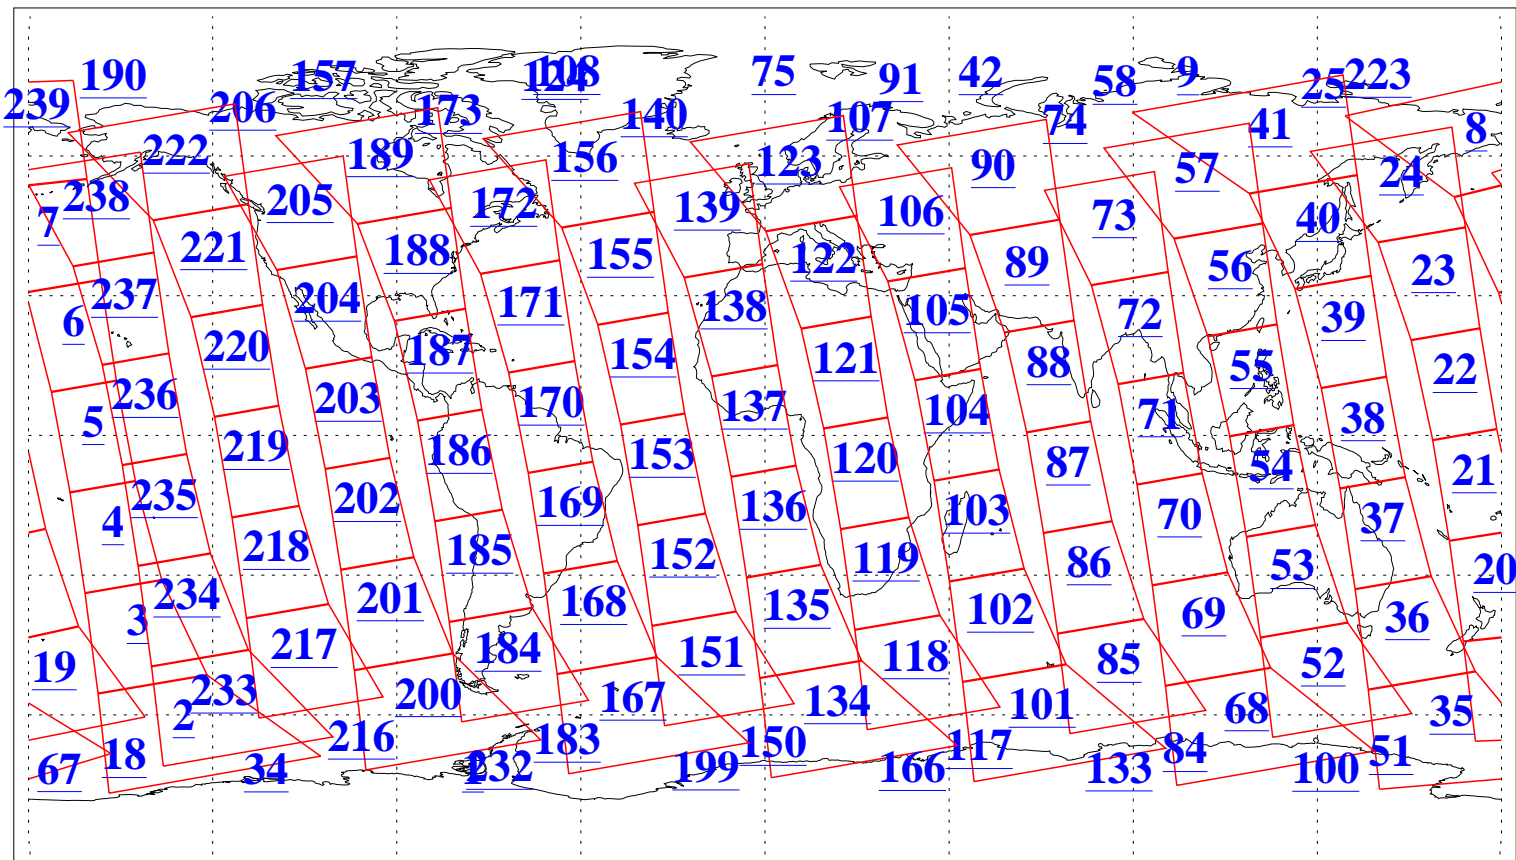

L1B Availability
AMSU Granules: 240
HSB Granules: 0
AIRS Granules: 240

30 Jun 2019
DoY 181
Aqua Day 6266
Granules: 1 to 120

Granules: 121 to 240

Legend: AMSU Available, HSB Available, AIRS Available

L1B Availability
AMSU Granules: 240
HSB Granules: 0
AIRS Granules: 240

30 Jun 2019
DoY 181
Aqua Day 6266
Ascending Granules

Descending Granules

Legend: AMSU Available, HSB Available, AIRS Available

L1B Availability
 AMSU Granules: 240
 HSB Granules: 0
 AIRS Granules: 240

30 Jun 2019
 DoY 181
 Aqua Day 6266

Northern Hemisphere Granules

Southern Hemisphere Granules

Legend: AMSU Available, HSB Available, AIRS Available