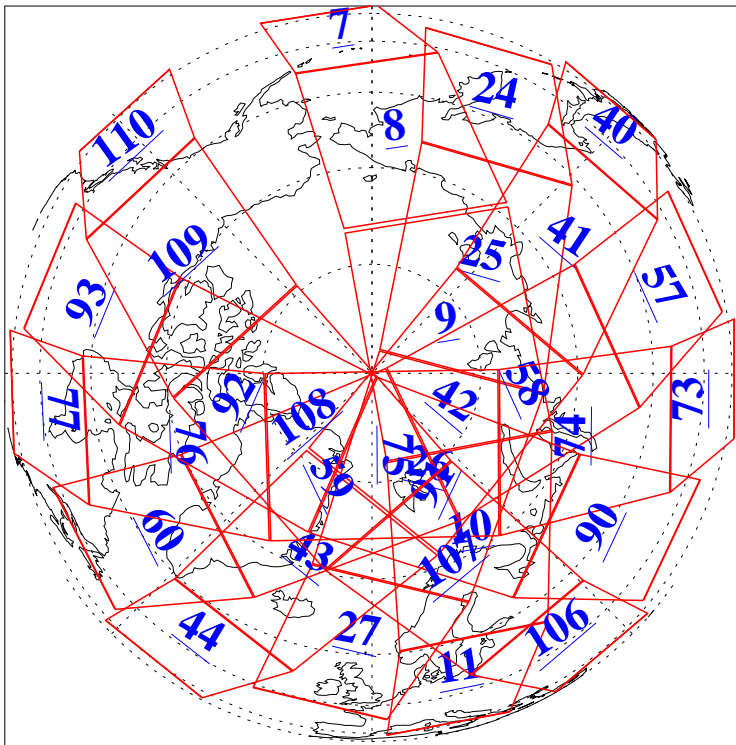

L1B Availability
AMSU Granules: 240
HSB Granules: 0
AIRS Granules: 240

30 Jun 2019
DoY 181
Aqua Day 6266
Granules: 1 to 120

Granules: 121 to 240

Legend: AMSU Available, HSB Available, AIRS Available

L1B Availability
AMSU Granules: 240
HSB Granules: 0
AIRS Granules: 240

30 Jun 2019
DoY 181
Aqua Day 6266
Ascending Granules

Descending Granules

Legend: AMSU Available, HSB Available, AIRS Available

L1B Availability
 AMSU Granules: 240
 HSB Granules: 0
 AIRS Granules: 240

30 Jun 2019
 DoY 181
 Aqua Day 6266

Northern Hemisphere Granules

Southern Hemisphere Granules

Legend: AMSU Available, HSB Available, AIRS Available