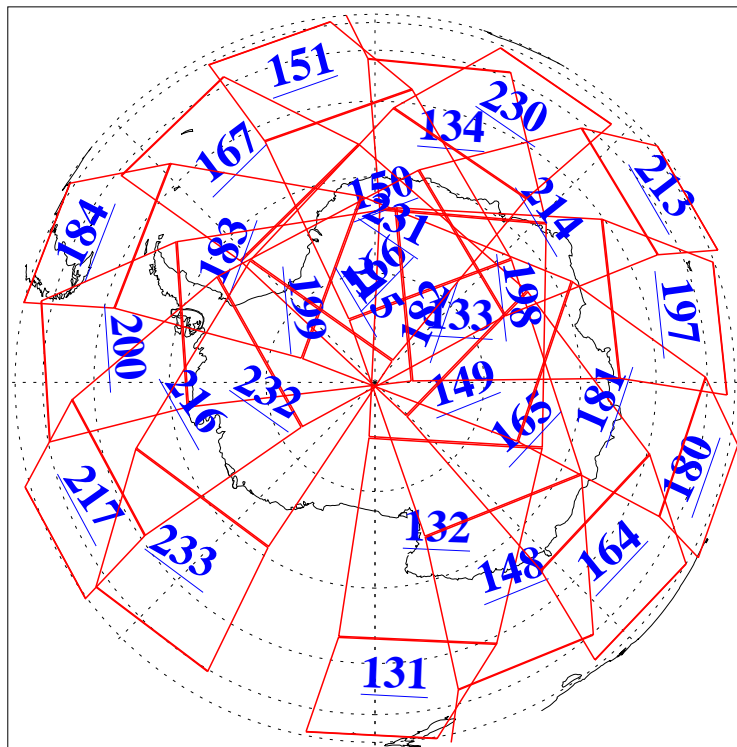

L1B Availability
AMSU Granules: 240
HSB Granules: 0
AIRS Granules: 240

30 Jun 2019
DoY 181
Aqua Day 6266
Granules: 1 to 120

Granules: 121 to 240

Legend: AMSU Available, HSB Available, AIRS Available

L1B Availability
AMSU Granules: 240
HSB Granules: 0
AIRS Granules: 240

30 Jun 2019
DoY 181
Aqua Day 6266
Ascending Granules

Descending Granules

Legend: AMSU Available, HSB Available, AIRS Available

L1B Availability
 AMSU Granules: 240
 HSB Granules: 0
 AIRS Granules: 240

30 Jun 2019
 DoY 181
 Aqua Day 6266

Northern Hemisphere Granules

Southern Hemisphere Granules

Legend: AMSU Available, HSB Available, AIRS Available