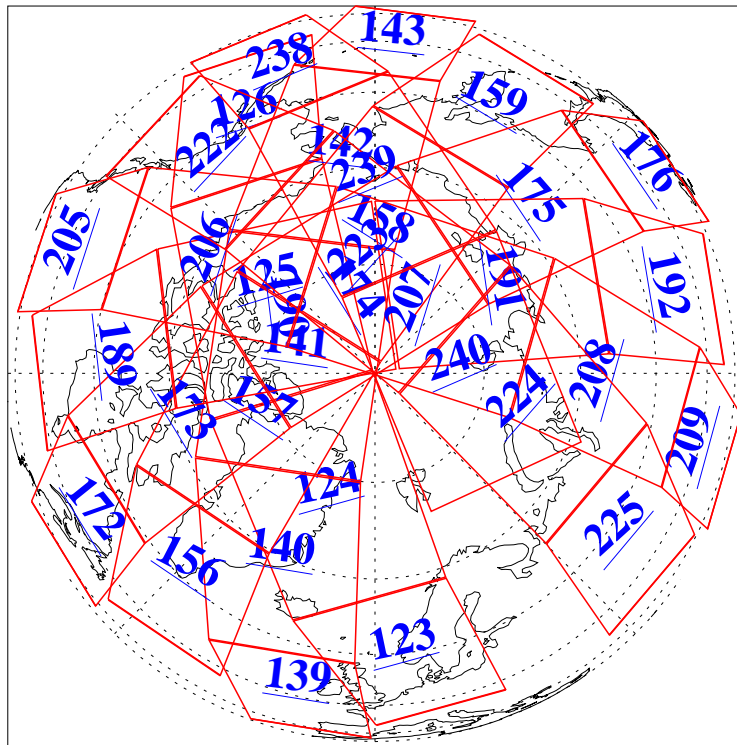

L1B Availability
AMSU Granules: 240
HSB Granules: 0
AIRS Granules: 240

30 Jun 2019
DoY 181
Aqua Day 6266
Granules: 1 to 120

Granules: 121 to 240

Legend: AMSU Available, HSB Available, AIRS Available

L1B Availability
AMSU Granules: 240
HSB Granules: 0
AIRS Granules: 240

30 Jun 2019
DoY 181
Aqua Day 6266
Ascending Granules

Descending Granules

Legend: AMSU Available, HSB Available, AIRS Available

L1B Availability
 AMSU Granules: 240
 HSB Granules: 0
 AIRS Granules: 240

30 Jun 2019
 DoY 181
 Aqua Day 6266

Northern Hemisphere Granules

Southern Hemisphere Granules

Legend: AMSU Available, HSB Available, AIRS Available