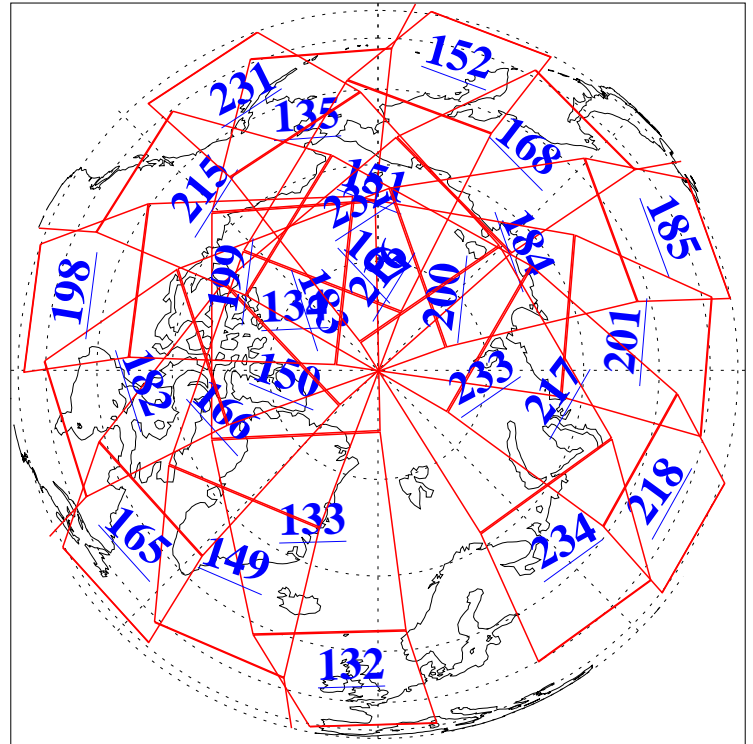

29 Jun 2019
DoY 180
Aqua Day 6265
Ascending Granules

Descending Granules

Legend: AMSU Available, HSB Available, AIRS Available

L1B Availability
 AMSU Granules: 240
 HSB Granules: 0
 AIRS Granules: 240

29 Jun 2019
 DoY 180
 Aqua Day 6265

Northern Hemisphere Granules

Southern Hemisphere Granules

Legend: AMSU Available, HSB Available, AIRS Available