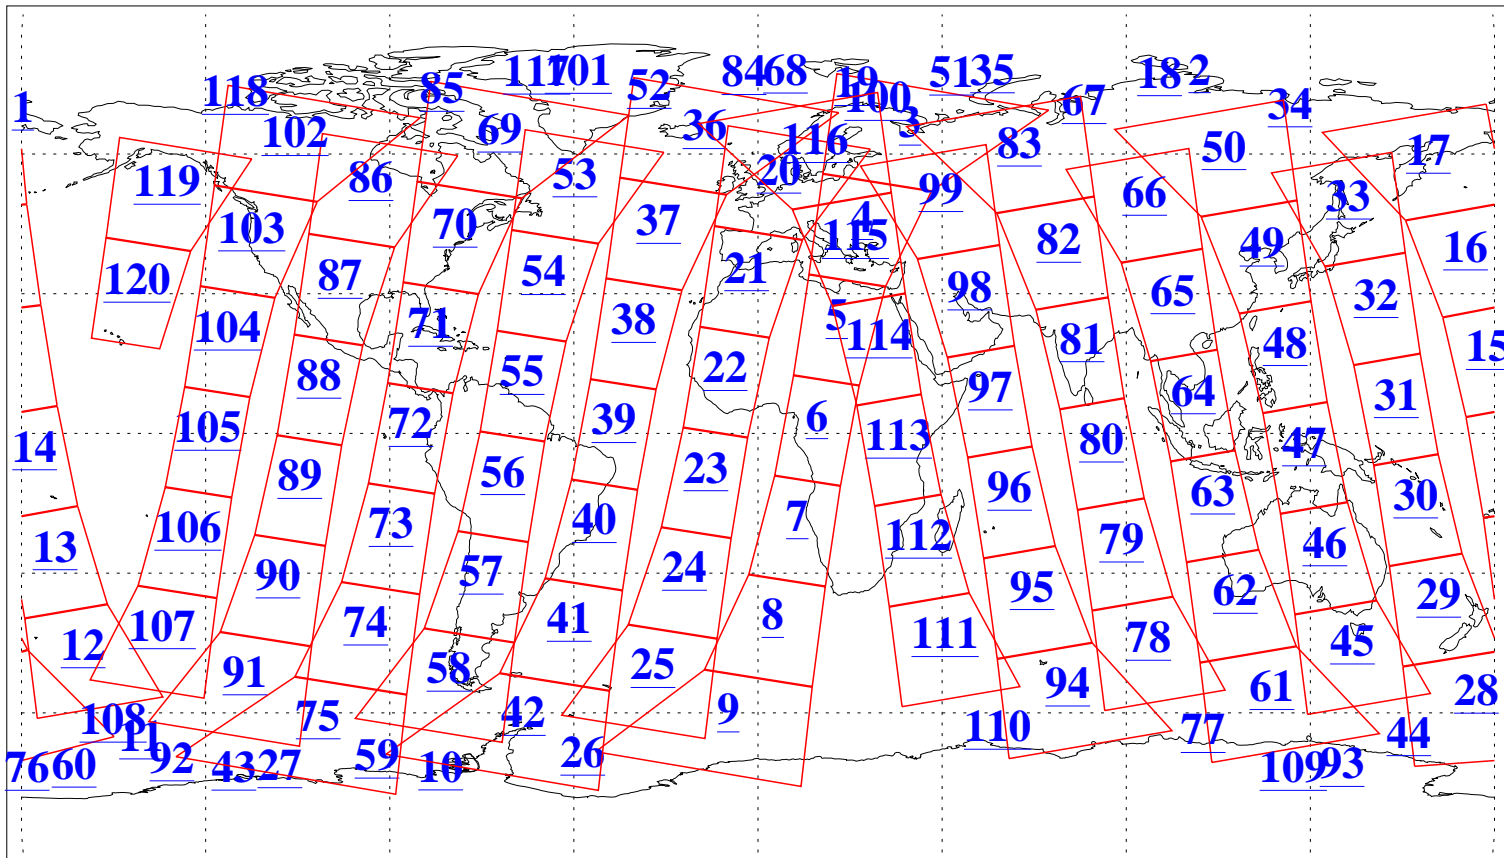

L1B Availability
AMSU Granules: 240
HSB Granules: 0
AIRS Granules: 240

29 Jun 2019
DoY 180
Aqua Day 6265
Granules: 1 to 120

Granules: 121 to 240

Legend: AMSU Available, HSB Available, AIRS Available

L1B Availability
AMSU Granules: 240
HSB Granules: 0
AIRS Granules: 240

29 Jun 2019
DoY 180
Aqua Day 6265
Ascending Granules

Descending Granules

Legend: AMSU Available, HSB Available, AIRS Available

L1B Availability
 AMSU Granules: 240
 HSB Granules: 0
 AIRS Granules: 240

29 Jun 2019
 DoY 180
 Aqua Day 6265

Northern Hemisphere Granules

Southern Hemisphere Granules

Legend: AMSU Available, HSB Available, AIRS Available