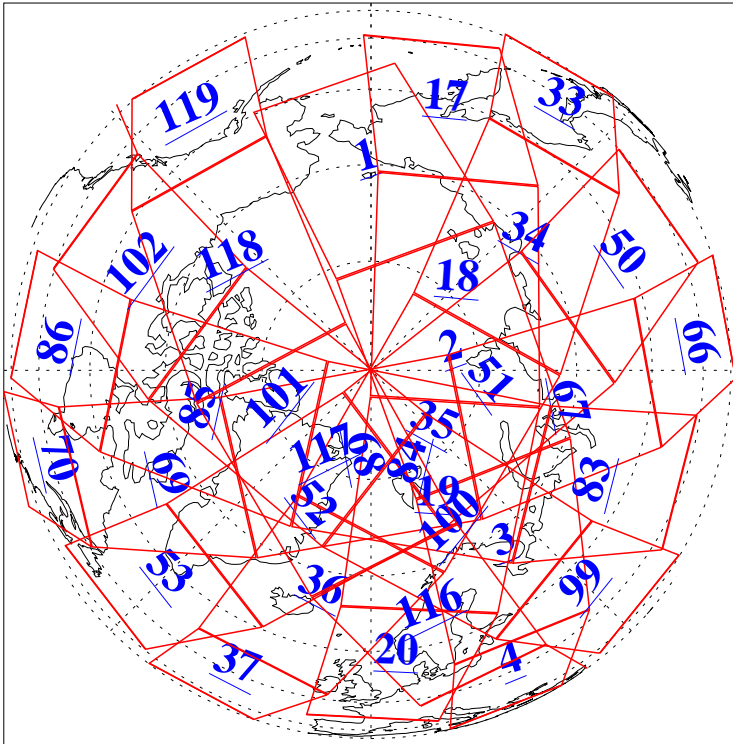

L1B Availability
AMSU Granules: 240
HSB Granules: 0
AIRS Granules: 240

29 Jun 2019
DoY 180
Aqua Day 6265
Granules: 1 to 120

Granules: 121 to 240

Legend: AMSU Available, HSB Available, AIRS Available

L1B Availability
AMSU Granules: 240
HSB Granules: 0
AIRS Granules: 240

29 Jun 2019
DoY 180
Aqua Day 6265
Ascending Granules

Descending Granules

Legend: AMSU Available, HSB Available, AIRS Available

L1B Availability
 AMSU Granules: 240
 HSB Granules: 0
 AIRS Granules: 240

29 Jun 2019
 DoY 180
 Aqua Day 6265

Northern Hemisphere Granules

Southern Hemisphere Granules

Legend: AMSU Available, HSB Available, AIRS Available