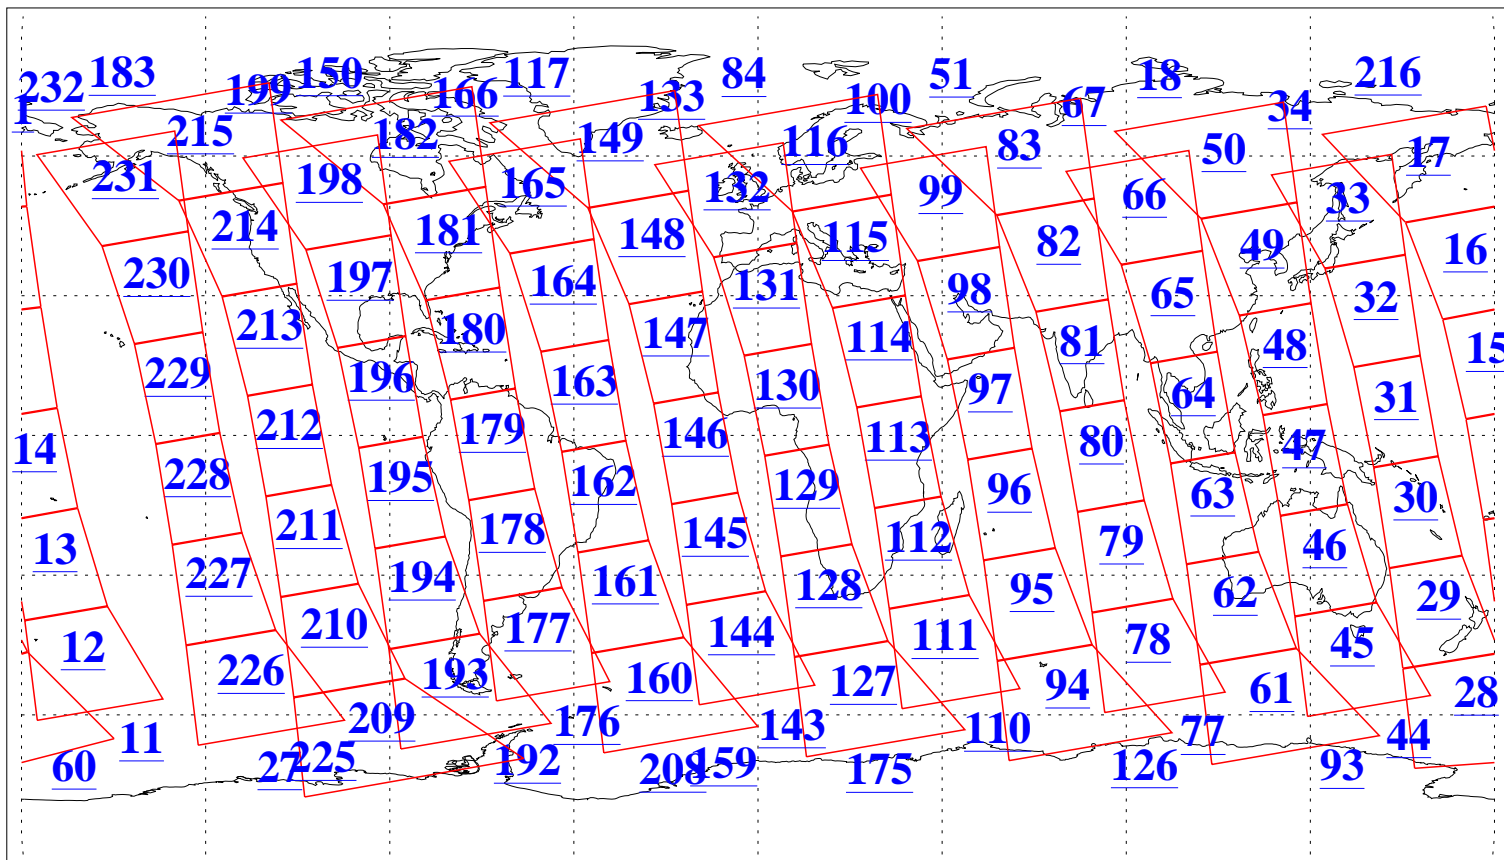

L1B Availability
AMSU Granules: 240
HSB Granules: 0
AIRS Granules: 240

29 Jun 2019
DoY 180
Aqua Day 6265
Granules: 1 to 120

Granules: 121 to 240

Legend: AMSU Available, HSB Available, AIRS Available

L1B Availability
AMSU Granules: 240
HSB Granules: 0
AIRS Granules: 240

29 Jun 2019
DoY 180
Aqua Day 6265
Ascending Granules

Descending Granules

Legend: AMSU Available, HSB Available, AIRS Available

L1B Availability
 AMSU Granules: 240
 HSB Granules: 0
 AIRS Granules: 240

29 Jun 2019
 DoY 180
 Aqua Day 6265

Northern Hemisphere Granules

Southern Hemisphere Granules

Legend: AMSU Available, HSB Available, AIRS Available