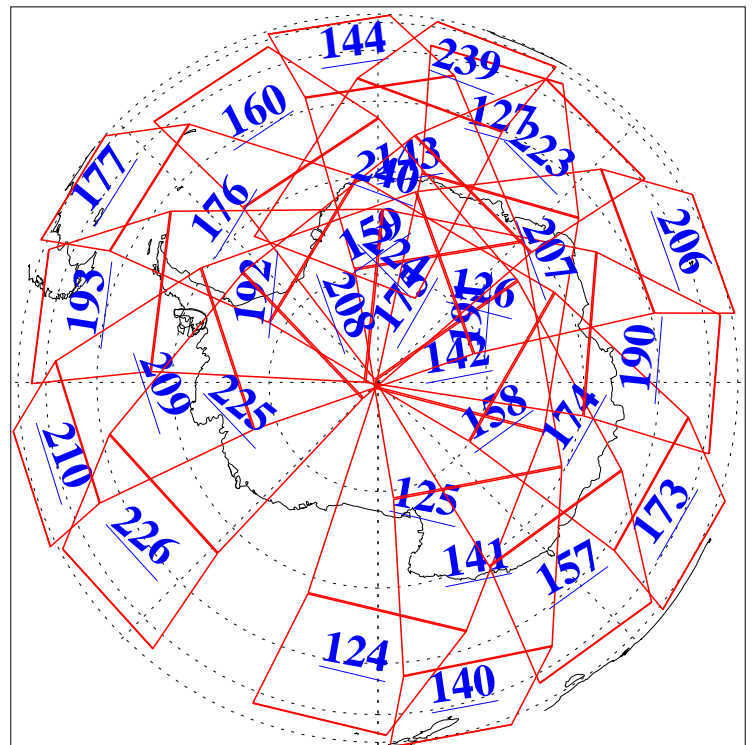

L1B Availability
AMSU Granules: 240
HSB Granules: 0
AIRS Granules: 240

29 Jun 2019
DoY 180
Aqua Day 6265
Granules: 1 to 120

Granules: 121 to 240

Legend: AMSU Available, HSB Available, AIRS Available

L1B Availability
AMSU Granules: 240
HSB Granules: 0
AIRS Granules: 240

29 Jun 2019
DoY 180
Aqua Day 6265
Ascending Granules

Descending Granules

Legend: AMSU Available, HSB Available, AIRS Available

L1B Availability
 AMSU Granules: 240
 HSB Granules: 0
 AIRS Granules: 240

29 Jun 2019
 DoY 180
 Aqua Day 6265

Northern Hemisphere Granules

Southern Hemisphere Granules

Legend: AMSU Available, HSB Available, AIRS Available