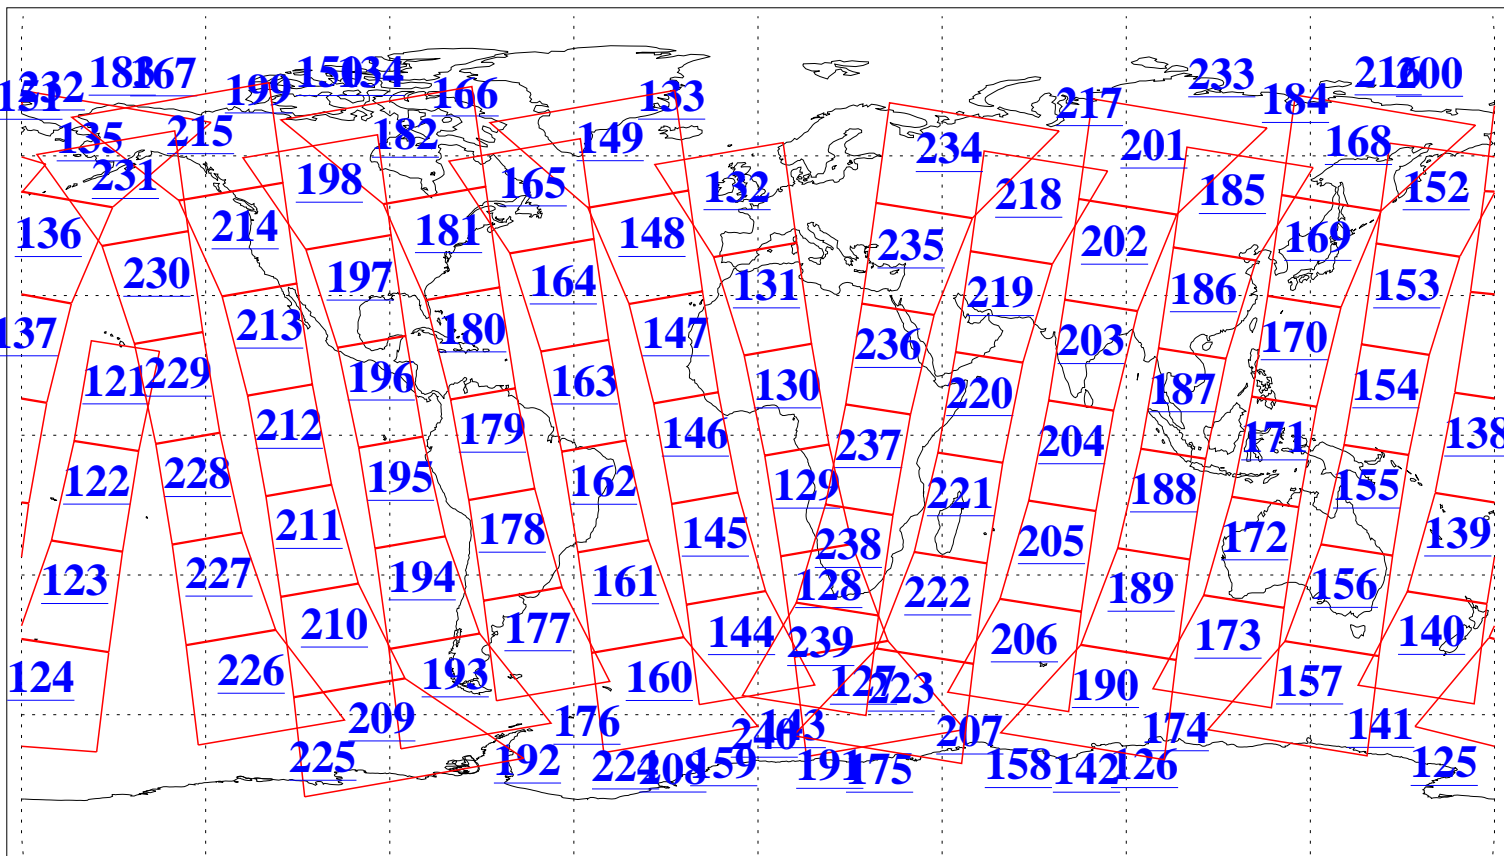

L1B Availability
AMSU Granules: 240
HSB Granules: 0
AIRS Granules: 240

29 Jun 2019
DoY 180
Aqua Day 6265
Granules: 1 to 120

Granules: 121 to 240

Legend: AMSU Available, HSB Available, AIRS Available

L1B Availability
AMSU Granules: 240
HSB Granules: 0
AIRS Granules: 240

29 Jun 2019
DoY 180
Aqua Day 6265
Ascending Granules

Descending Granules

Legend: AMSU Available, HSB Available, AIRS Available

L1B Availability
 AMSU Granules: 240
 HSB Granules: 0
 AIRS Granules: 240

29 Jun 2019
 DoY 180
 Aqua Day 6265

Northern Hemisphere Granules

Southern Hemisphere Granules

Legend: AMSU Available, HSB Available, AIRS Available