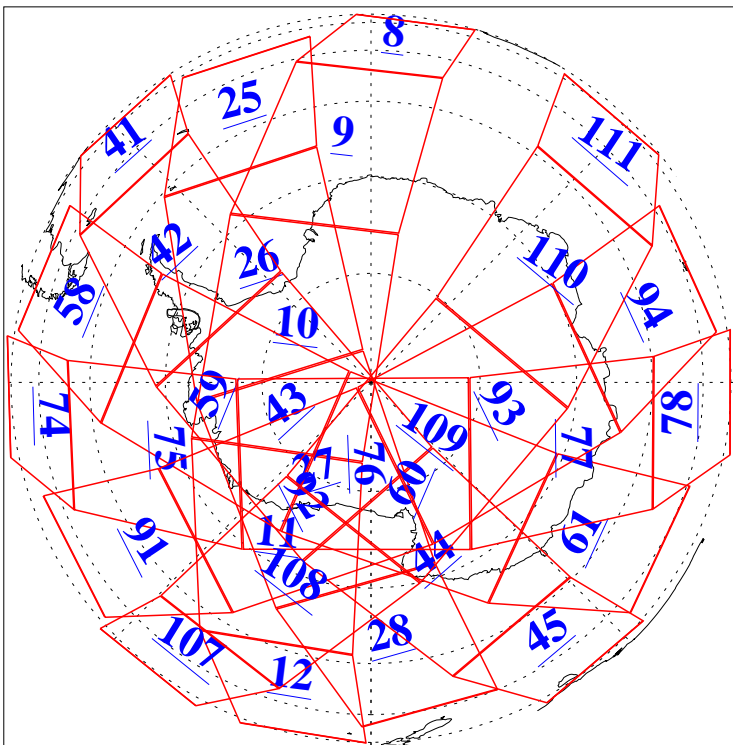

L1B Availability
AMSU Granules: 240
HSB Granules: 0
AIRS Granules: 240

29 Jun 2019
DoY 180
Aqua Day 6265
Granules: 1 to 120

Granules: 121 to 240

Legend: AMSU Available, HSB Available, AIRS Available

L1B Availability
AMSU Granules: 240
HSB Granules: 0
AIRS Granules: 240

29 Jun 2019
DoY 180
Aqua Day 6265
Ascending Granules

Descending Granules

Legend: AMSU Available, HSB Available, AIRS Available

L1B Availability
 AMSU Granules: 240
 HSB Granules: 0
 AIRS Granules: 240

29 Jun 2019
 DoY 180
 Aqua Day 6265

Northern Hemisphere Granules

Southern Hemisphere Granules

Legend: AMSU Available, HSB Available, AIRS Available