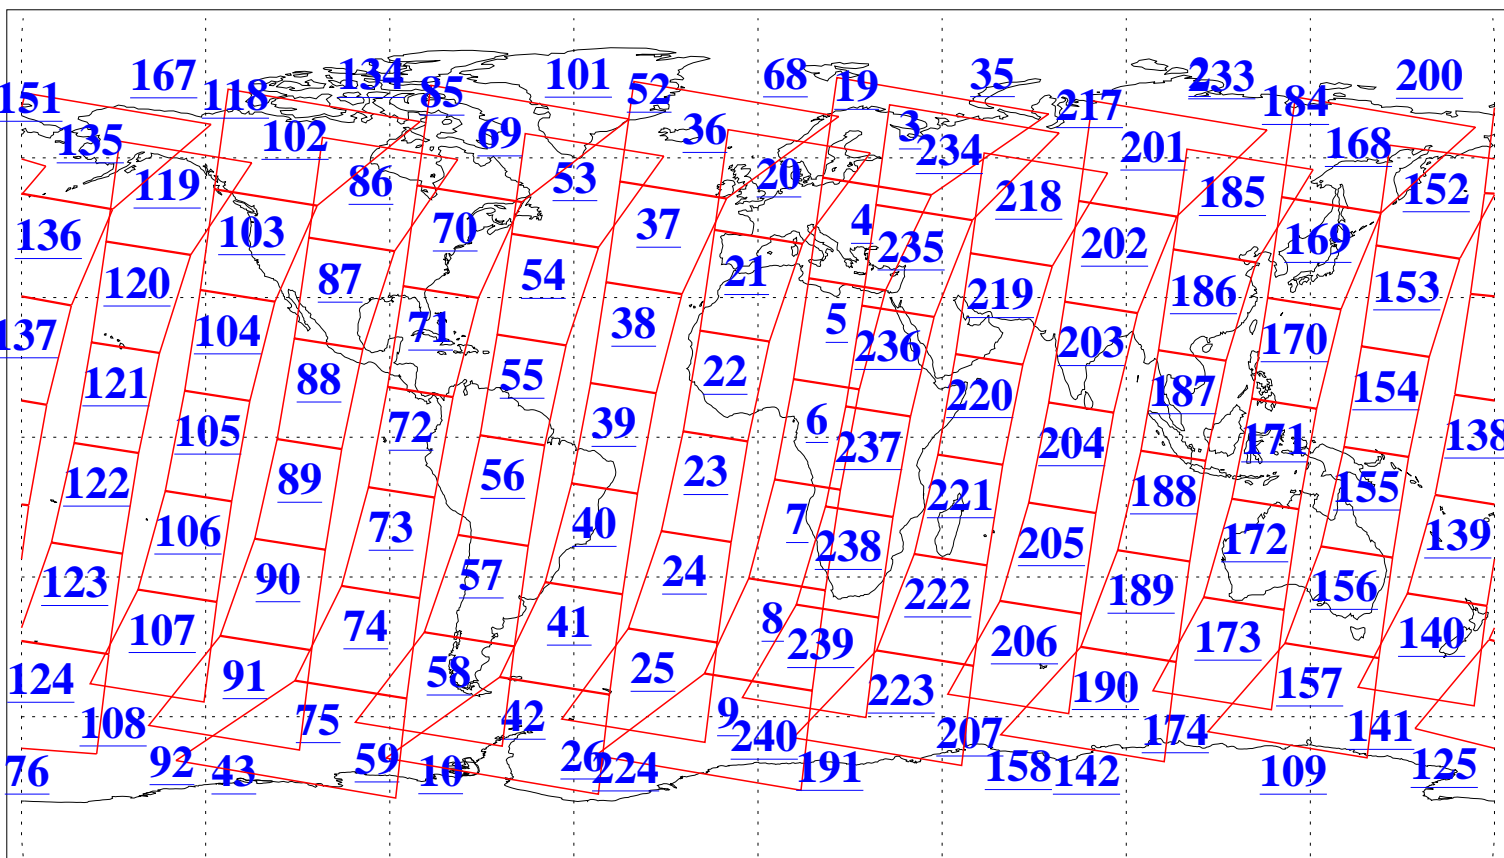

L1B Availability
AMSU Granules: 240
HSB Granules: 0
AIRS Granules: 240

29 Jun 2019
DoY 180
Aqua Day 6265
Granules: 1 to 120

Granules: 121 to 240

Legend: AMSU Available, HSB Available, AIRS Available

L1B Availability
AMSU Granules: 240
HSB Granules: 0
AIRS Granules: 240

29 Jun 2019
DoY 180
Aqua Day 6265
Ascending Granules

Descending Granules

Legend: AMSU Available, HSB Available, AIRS Available

L1B Availability
 AMSU Granules: 240
 HSB Granules: 0
 AIRS Granules: 240

29 Jun 2019
 DoY 180
 Aqua Day 6265

Northern Hemisphere Granules

Southern Hemisphere Granules

Legend: AMSU Available, HSB Available, AIRS Available