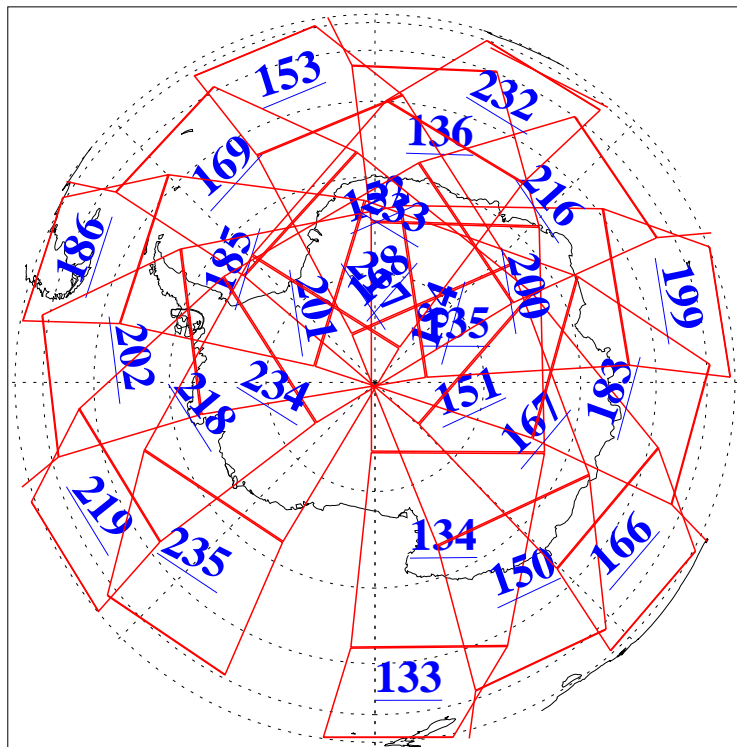

L1B Availability
AMSU Granules: 239
HSB Granules: 0
AIRS Granules: 240

28 Jun 2019
DoY 179
Aqua Day 6264
Granules: 1 to 120

Granules: 121 to 240

Legend: AMSU Available, HSB Available, AIRS Available

L1B Availability
AMSU Granules: 239
HSB Granules: 0
AIRS Granules: 240

28 Jun 2019
DoY 179
Aqua Day 6264
Ascending Granules

Descending Granules

Legend: AMSU Available, HSB Available, AIRS Available

L1B Availability
 AMSU Granules: 239
 HSB Granules: 0
 AIRS Granules: 240

28 Jun 2019
 DoY 179
 Aqua Day 6264

Northern Hemisphere Granules

Southern Hemisphere Granules

Legend: AMSU Available, HSB Available, AIRS Available