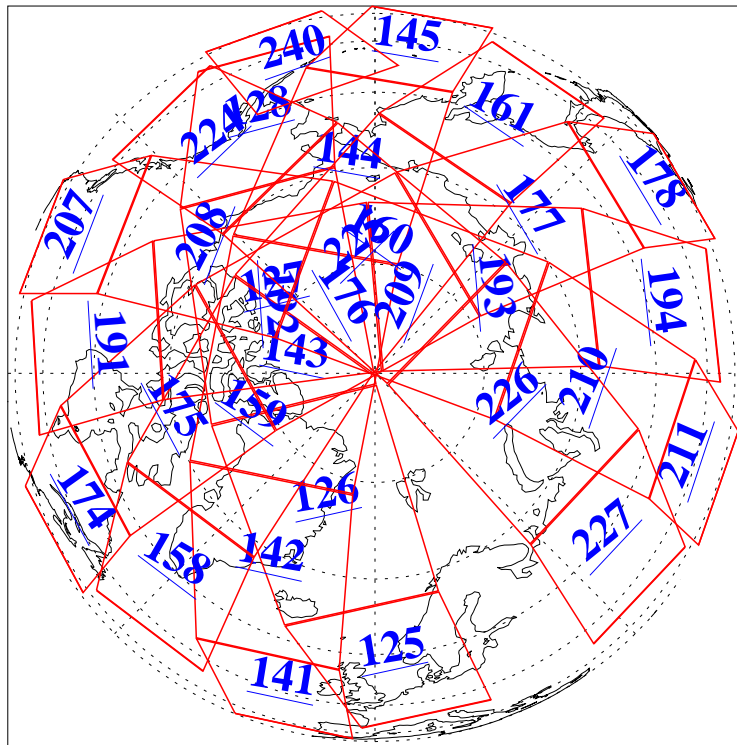

28 Jun 2019
DoY 179
Aqua Day 6264
Ascending Granules

Descending Granules

Legend: AMSU Available, HSB Available, AIRS Available

L1B Availability
 AMSU Granules: 239
 HSB Granules: 0
 AIRS Granules: 240

28 Jun 2019
 DoY 179
 Aqua Day 6264

Northern Hemisphere Granules

Southern Hemisphere Granules

Legend: AMSU Available, HSB Available, AIRS Available