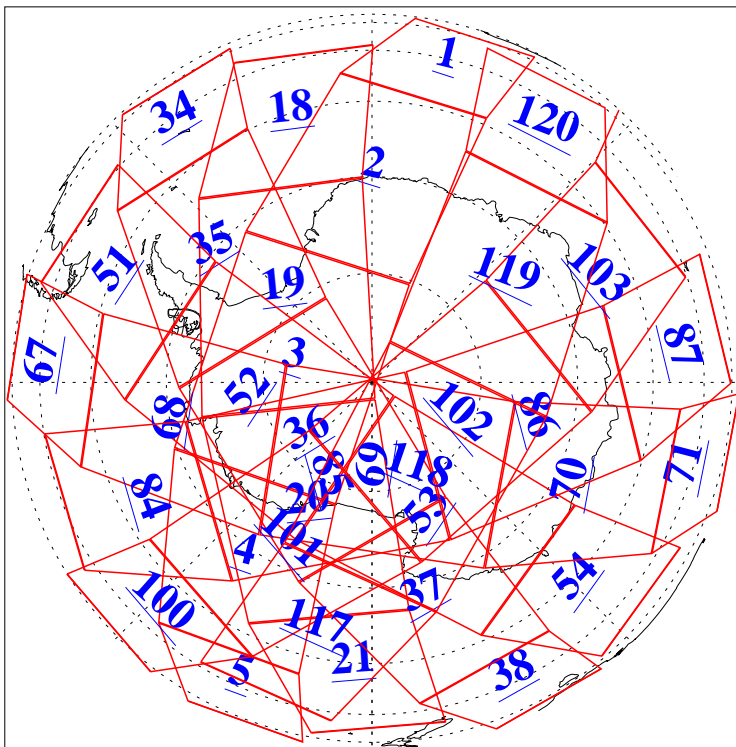

L1B Availability
AMSU Granules: 239
HSB Granules: 0
AIRS Granules: 240

28 Jun 2019
DoY 179
Aqua Day 6264
Granules: 1 to 120

Granules: 121 to 240

Legend: AMSU Available, HSB Available, AIRS Available

L1B Availability
AMSU Granules: 239
HSB Granules: 0
AIRS Granules: 240

28 Jun 2019
DoY 179
Aqua Day 6264
Ascending Granules

Descending Granules

Legend: AMSU Available, HSB Available, AIRS Available

L1B Availability
 AMSU Granules: 239
 HSB Granules: 0
 AIRS Granules: 240

28 Jun 2019
 DoY 179
 Aqua Day 6264

Northern Hemisphere Granules

Southern Hemisphere Granules

Legend: AMSU Available, HSB Available, AIRS Available