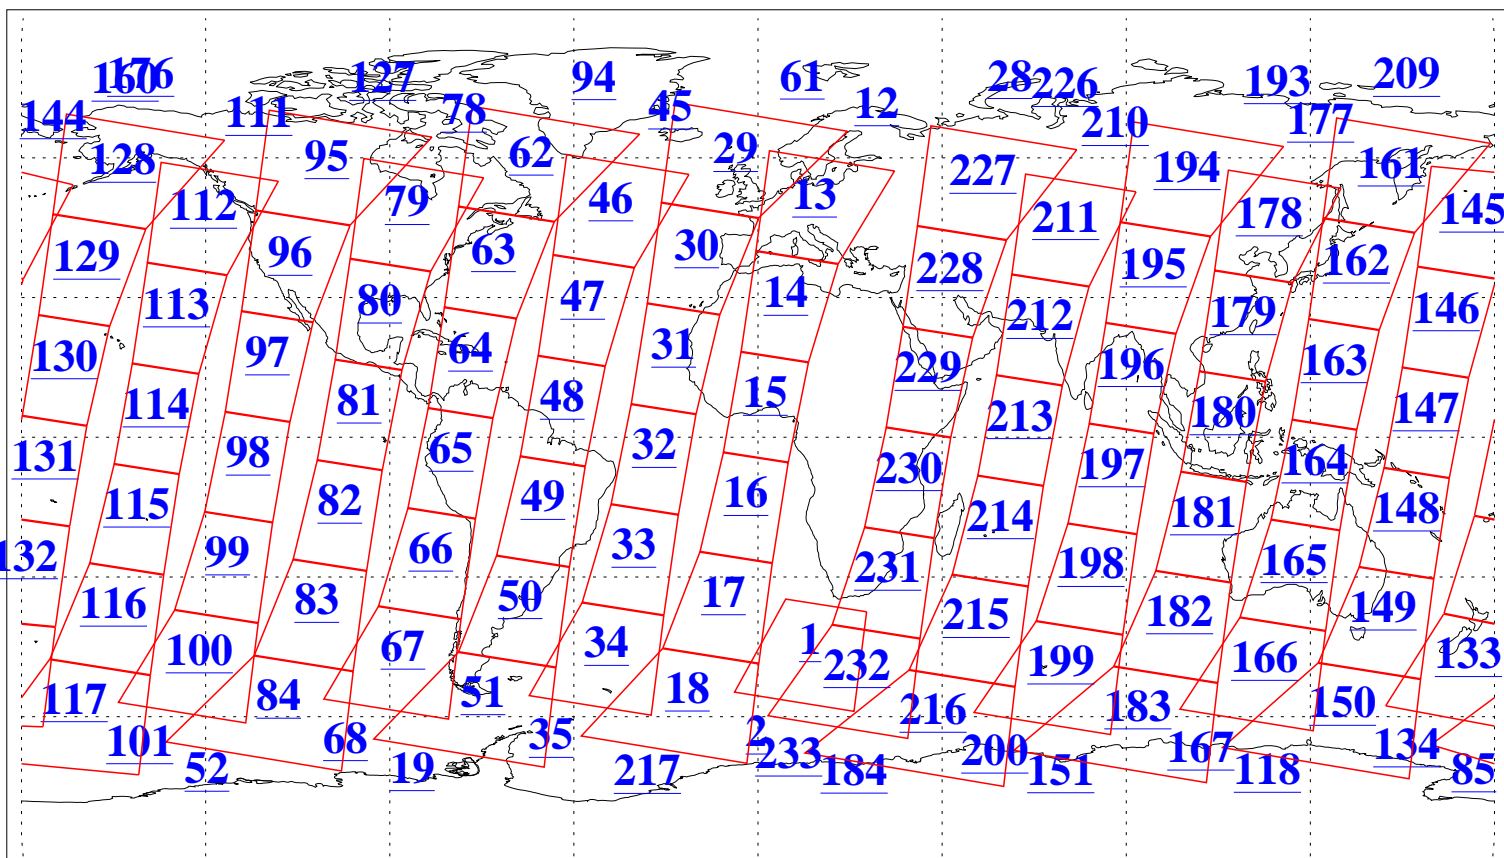

L1B Availability
AMSU Granules: 239
HSB Granules: 0
AIRS Granules: 240

28 Jun 2019
DoY 179
Aqua Day 6264
Granules: 1 to 120

Granules: 121 to 240

Legend: AMSU Available, HSB Available, AIRS Available

L1B Availability
AMSU Granules: 239
HSB Granules: 0
AIRS Granules: 240

28 Jun 2019
DoY 179
Aqua Day 6264
Ascending Granules

Descending Granules

Legend: AMSU Available, HSB Available, AIRS Available

L1B Availability
 AMSU Granules: 239
 HSB Granules: 0
 AIRS Granules: 240

28 Jun 2019
 DoY 179
 Aqua Day 6264

Northern Hemisphere Granules

Southern Hemisphere Granules

Legend: AMSU Available, HSB Available, AIRS Available