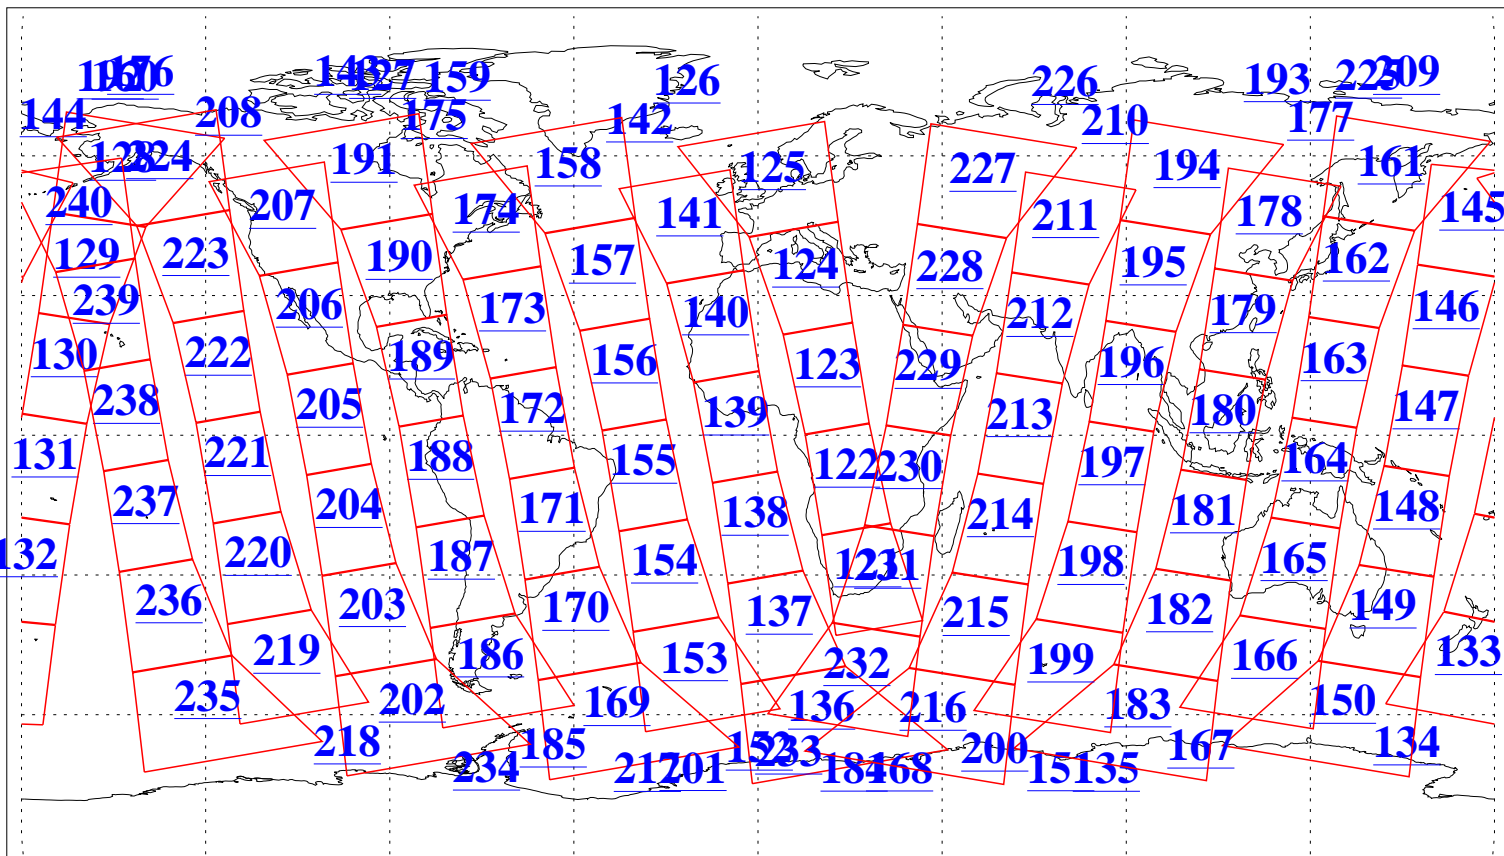

L1B Availability
AMSU Granules: 239
HSB Granules: 0
AIRS Granules: 240

28 Jun 2019
DoY 179
Aqua Day 6264
Granules: 1 to 120

Granules: 121 to 240

Legend: AMSU Available, HSB Available, AIRS Available

L1B Availability
AMSU Granules: 239
HSB Granules: 0
AIRS Granules: 240

28 Jun 2019
DoY 179
Aqua Day 6264
Ascending Granules

Descending Granules

Legend: AMSU Available, HSB Available, AIRS Available

L1B Availability
 AMSU Granules: 239
 HSB Granules: 0
 AIRS Granules: 240

28 Jun 2019
 DoY 179
 Aqua Day 6264

Northern Hemisphere Granules

Southern Hemisphere Granules

Legend: AMSU Available, HSB Available, AIRS Available