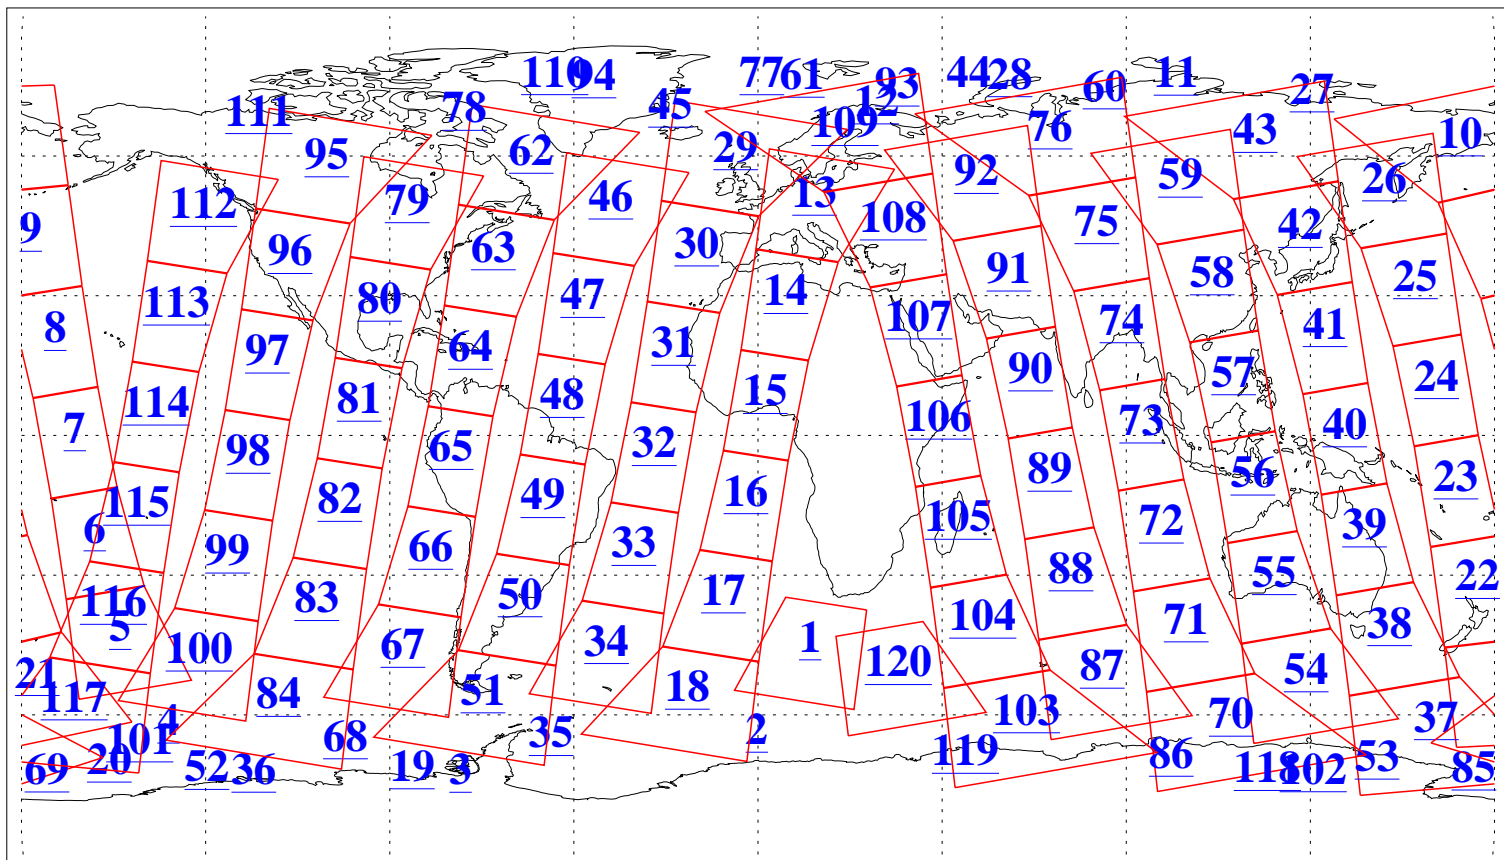

L1B Availability
AMSU Granules: 239
HSB Granules: 0
AIRS Granules: 240

28 Jun 2019
DoY 179
Aqua Day 6264
Granules: 1 to 120

Granules: 121 to 240

Legend: AMSU Available, HSB Available, AIRS Available

L1B Availability
AMSU Granules: 239
HSB Granules: 0
AIRS Granules: 240

28 Jun 2019
DoY 179
Aqua Day 6264
Ascending Granules

Descending Granules

Legend: AMSU Available, HSB Available, AIRS Available

L1B Availability
 AMSU Granules: 239
 HSB Granules: 0
 AIRS Granules: 240

28 Jun 2019
 DoY 179
 Aqua Day 6264

Northern Hemisphere Granules

Southern Hemisphere Granules

Legend: AMSU Available, HSB Available, AIRS Available