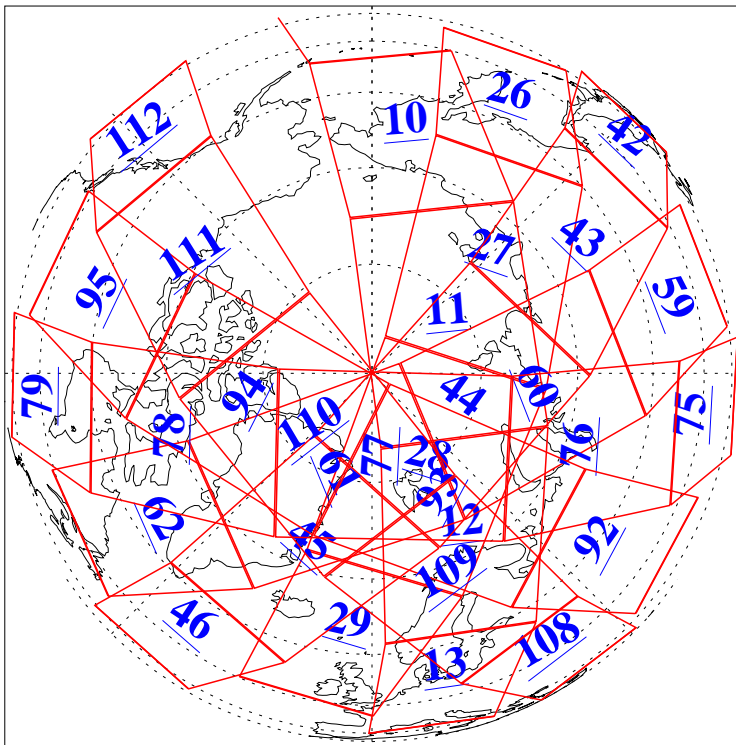

L1B Availability
AMSU Granules: 239
HSB Granules: 0
AIRS Granules: 240

28 Jun 2019
DoY 179
Aqua Day 6264
Granules: 1 to 120

Granules: 121 to 240

Legend: AMSU Available, HSB Available, AIRS Available

L1B Availability
AMSU Granules: 239
HSB Granules: 0
AIRS Granules: 240

28 Jun 2019
DoY 179
Aqua Day 6264
Ascending Granules

Descending Granules

Legend: AMSU Available, HSB Available, AIRS Available

L1B Availability
 AMSU Granules: 239
 HSB Granules: 0
 AIRS Granules: 240

28 Jun 2019
 DoY 179
 Aqua Day 6264

Northern Hemisphere Granules

Southern Hemisphere Granules

Legend: AMSU Available, HSB Available, AIRS Available