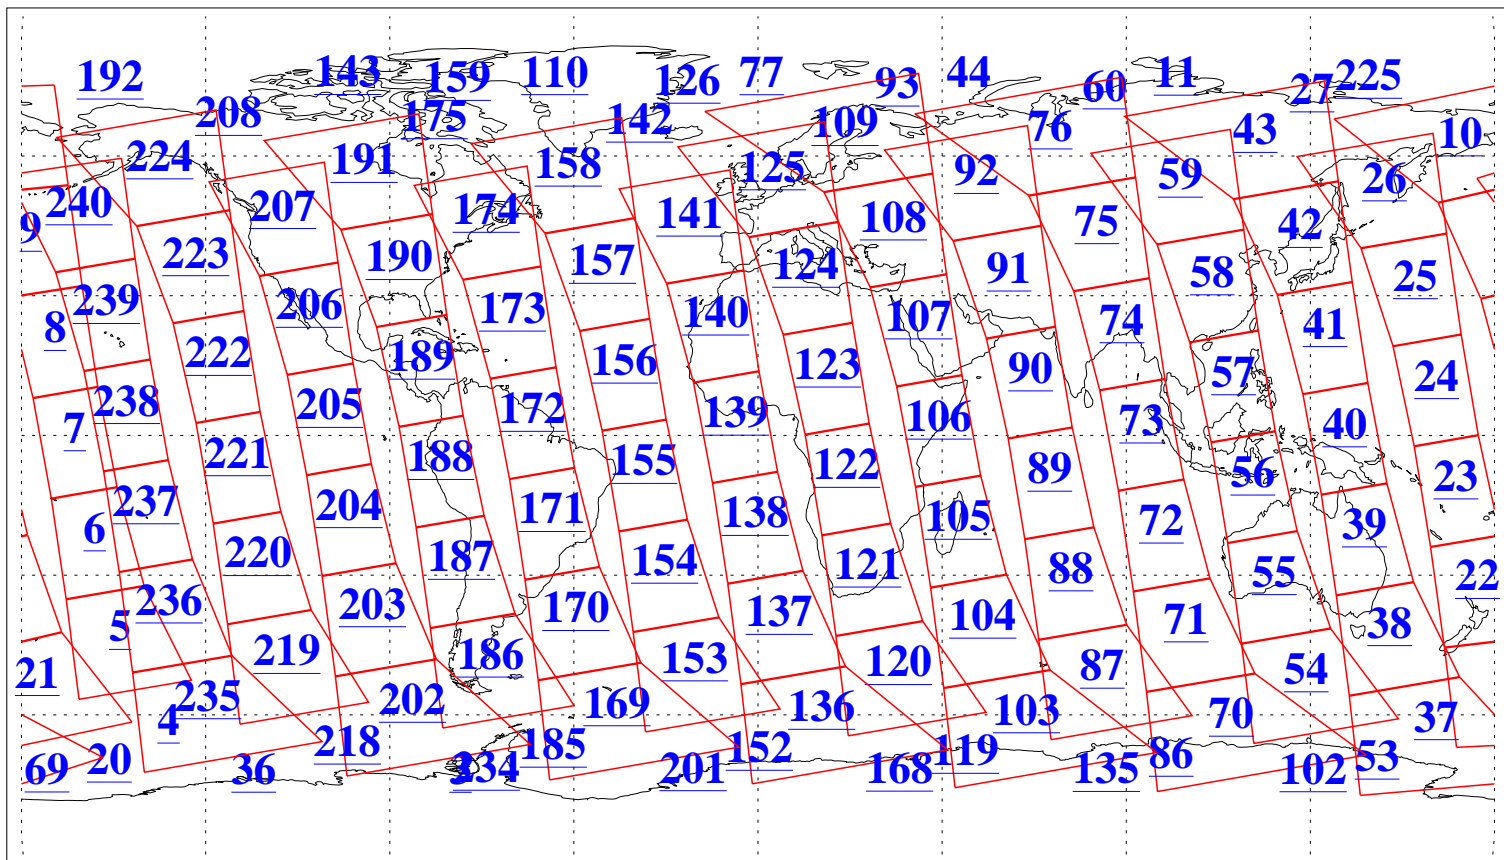

L1B Availability
AMSU Granules: 239
HSB Granules: 0
AIRS Granules: 240

28 Jun 2019
DoY 179
Aqua Day 6264
Granules: 1 to 120

Granules: 121 to 240

Legend: AMSU Available, HSB Available, AIRS Available

L1B Availability
AMSU Granules: 239
HSB Granules: 0
AIRS Granules: 240

28 Jun 2019
DoY 179
Aqua Day 6264
Ascending Granules

Descending Granules

Legend: AMSU Available, HSB Available, AIRS Available

L1B Availability
 AMSU Granules: 239
 HSB Granules: 0
 AIRS Granules: 240

28 Jun 2019
 DoY 179
 Aqua Day 6264

Northern Hemisphere Granules

Southern Hemisphere Granules

Legend: AMSU Available, HSB Available, AIRS Available