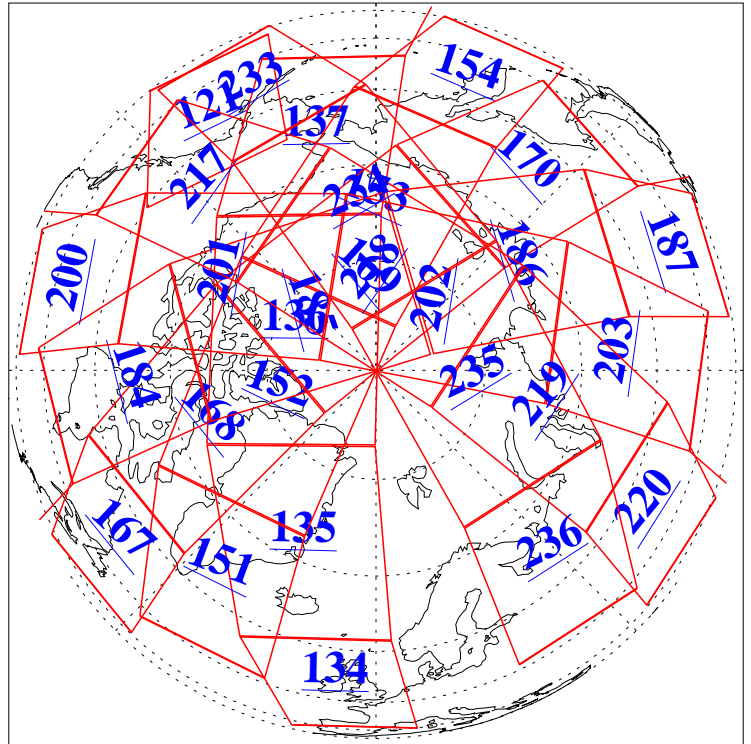

L1B Availability
AMSU Granules: 240
HSB Granules: 0
AIRS Granules: 240

27 Jun 2019
DoY 178
Aqua Day 6263
Granules: 1 to 120

Granules: 121 to 240

Legend: AMSU Available, HSB Available, AIRS Available

L1B Availability
AMSU Granules: 240
HSB Granules: 0
AIRS Granules: 240

27 Jun 2019
DoY 178
Aqua Day 6263
Ascending Granules

Descending Granules

Legend: AMSU Available, HSB Available, AIRS Available

L1B Availability
 AMSU Granules: 240
 HSB Granules: 0
 AIRS Granules: 240

27 Jun 2019
 DoY 178
 Aqua Day 6263

Northern Hemisphere Granules

Southern Hemisphere Granules

Legend: AMSU Available, HSB Available, AIRS Available