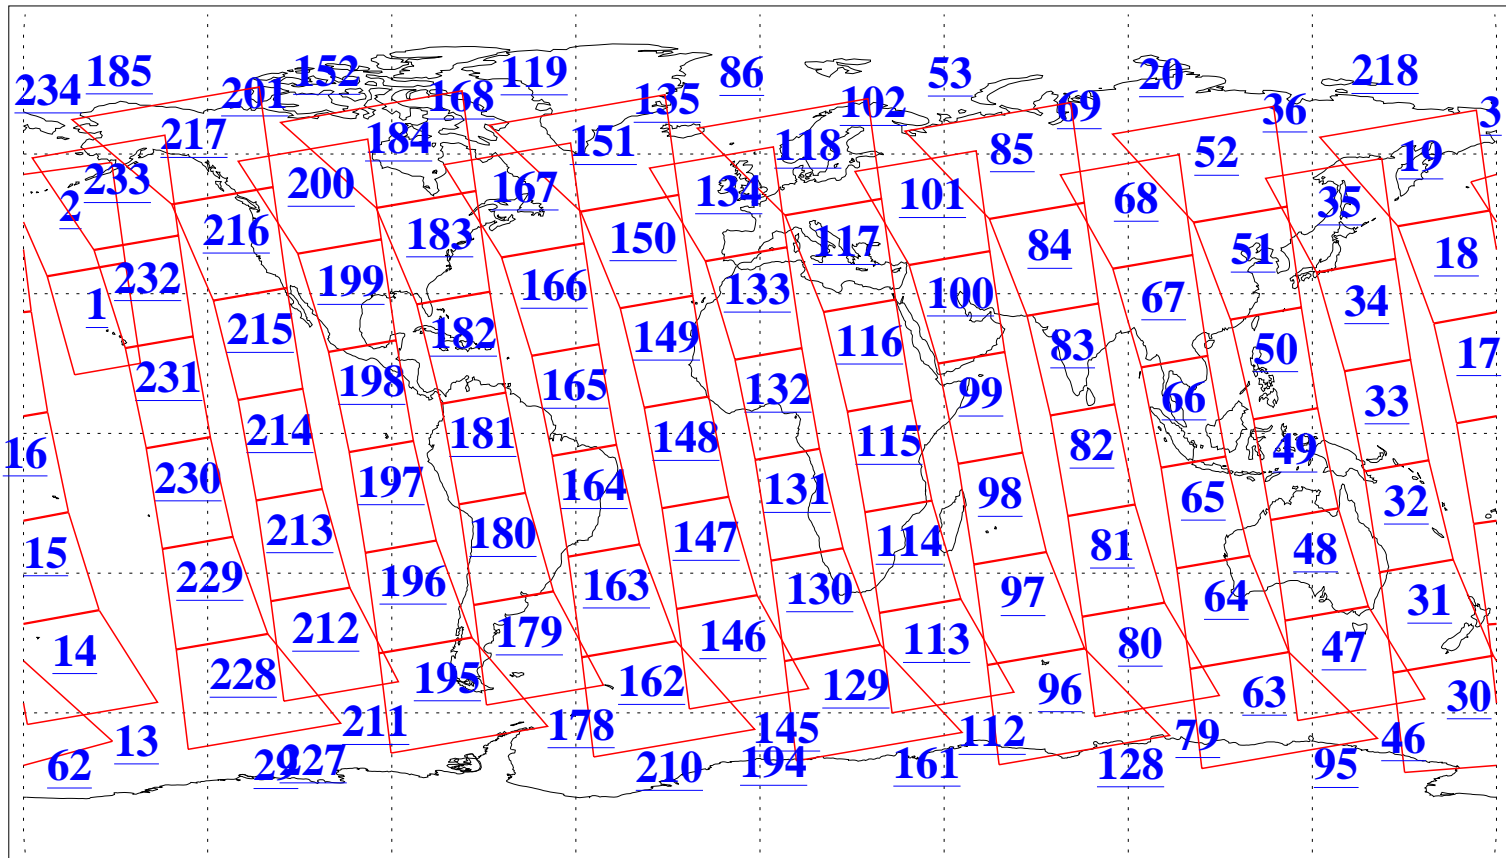

L1B Availability
AMSU Granules: 240
HSB Granules: 0
AIRS Granules: 240

27 Jun 2019
DoY 178
Aqua Day 6263
Granules: 1 to 120

Granules: 121 to 240

Legend: AMSU Available, HSB Available, AIRS Available

L1B Availability
AMSU Granules: 240
HSB Granules: 0
AIRS Granules: 240

27 Jun 2019
DoY 178
Aqua Day 6263
Ascending Granules

Descending Granules

Legend: AMSU Available, HSB Available, AIRS Available

L1B Availability
 AMSU Granules: 240
 HSB Granules: 0
 AIRS Granules: 240

27 Jun 2019
 DoY 178
 Aqua Day 6263

Northern Hemisphere Granules

Southern Hemisphere Granules

Legend: AMSU Available, HSB Available, AIRS Available