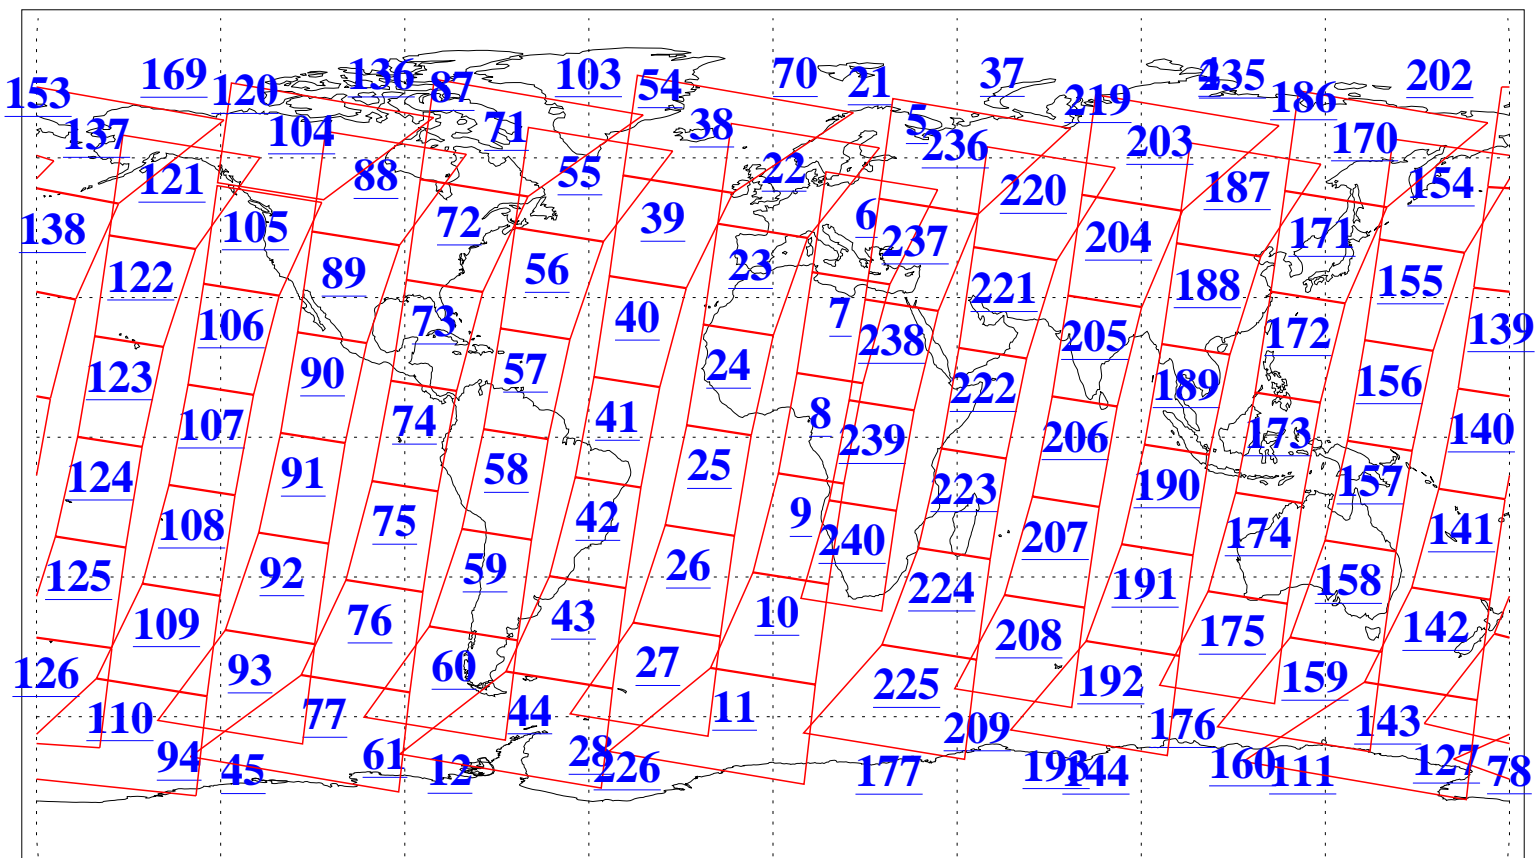

L1B Availability
AMSU Granules: 240
HSB Granules: 0
AIRS Granules: 240

27 Jun 2019
DoY 178
Aqua Day 6263
Granules: 1 to 120

Granules: 121 to 240

Legend: AMSU Available, HSB Available, AIRS Available

L1B Availability
AMSU Granules: 240
HSB Granules: 0
AIRS Granules: 240

27 Jun 2019
DoY 178
Aqua Day 6263
Ascending Granules

Descending Granules

Legend: AMSU Available, HSB Available, AIRS Available

L1B Availability
 AMSU Granules: 240
 HSB Granules: 0
 AIRS Granules: 240

27 Jun 2019
 DoY 178
 Aqua Day 6263

Northern Hemisphere Granules

Southern Hemisphere Granules

Legend: AMSU Available, HSB Available, AIRS Available