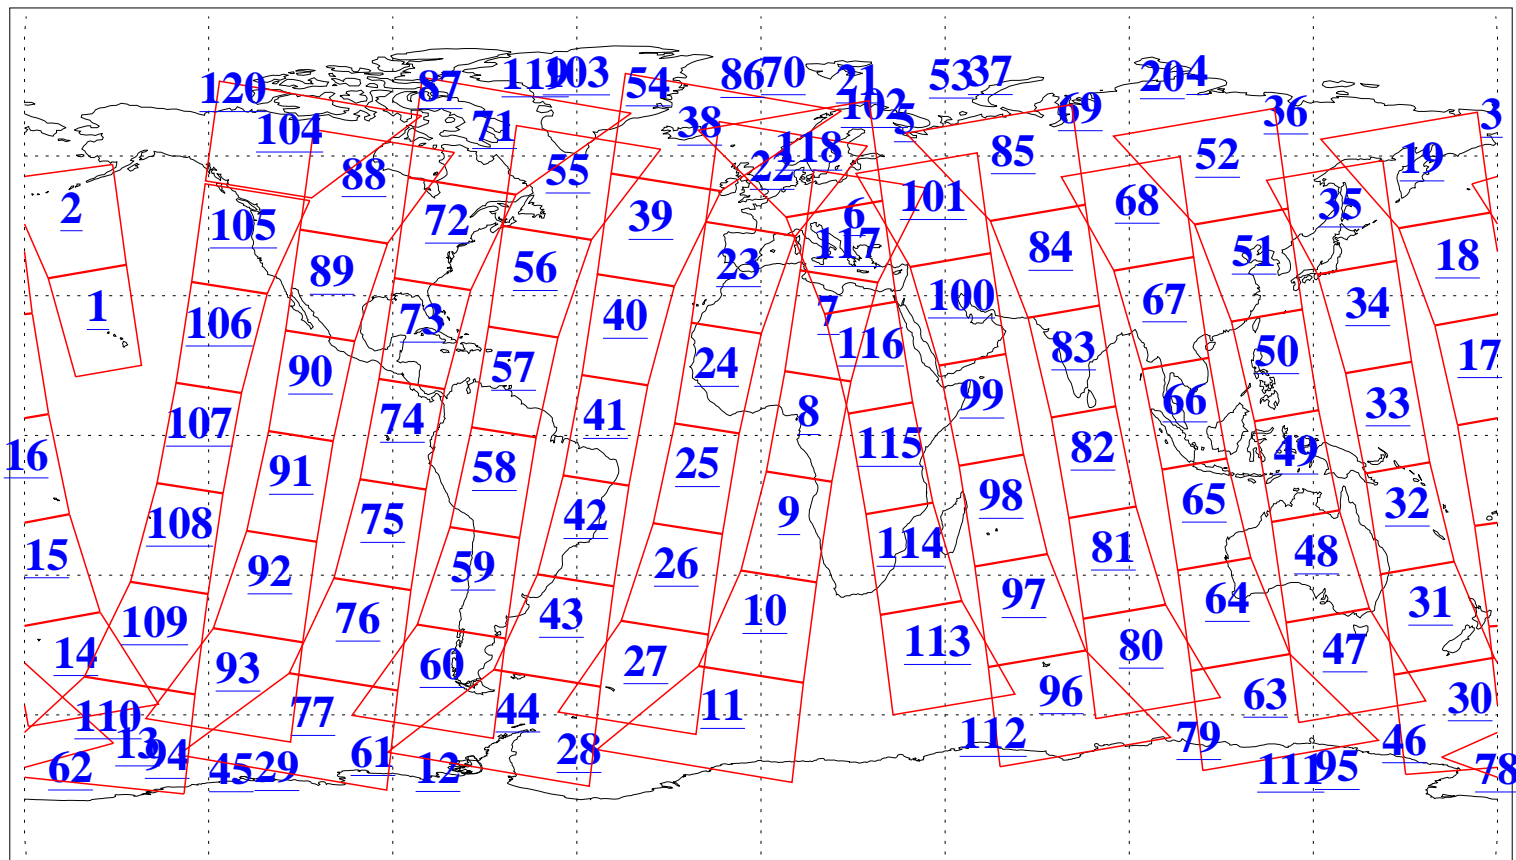

L1B Availability
AMSU Granules: 240
HSB Granules: 0
AIRS Granules: 240

27 Jun 2019
DoY 178
Aqua Day 6263
Granules: 1 to 120

Granules: 121 to 240

Legend: AMSU Available, HSB Available, AIRS Available

L1B Availability
AMSU Granules: 240
HSB Granules: 0
AIRS Granules: 240

27 Jun 2019
DoY 178
Aqua Day 6263
Ascending Granules

Descending Granules

Legend: AMSU Available, HSB Available, AIRS Available

L1B Availability
 AMSU Granules: 240
 HSB Granules: 0
 AIRS Granules: 240

27 Jun 2019
 DoY 178
 Aqua Day 6263

Northern Hemisphere Granules

Southern Hemisphere Granules

Legend: AMSU Available, HSB Available, AIRS Available