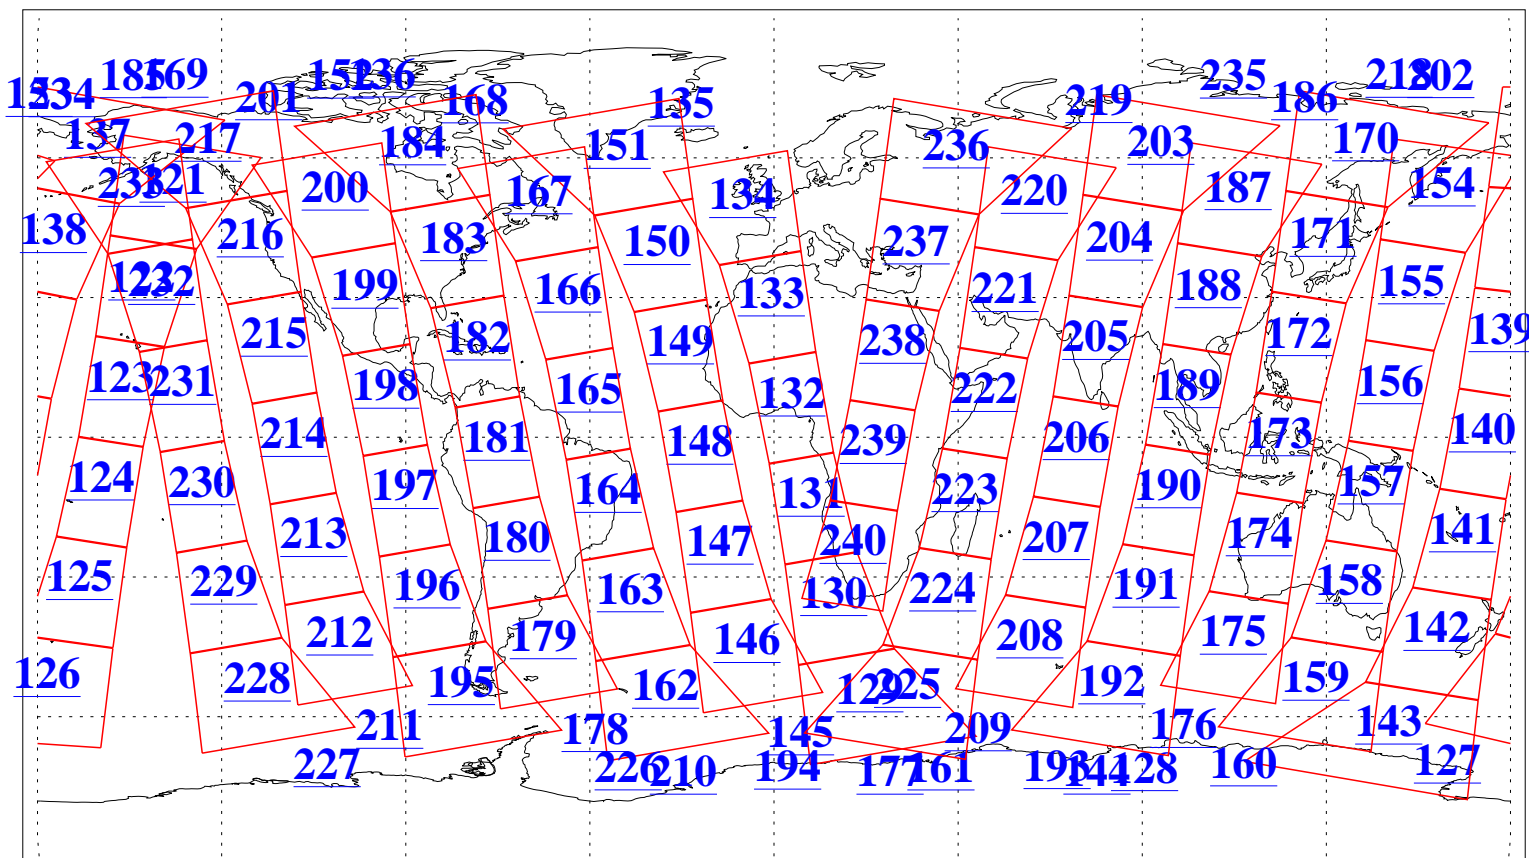

L1B Availability
AMSU Granules: 240
HSB Granules: 0
AIRS Granules: 240

27 Jun 2019
DoY 178
Aqua Day 6263
Granules: 1 to 120

Granules: 121 to 240

Legend: AMSU Available, HSB Available, AIRS Available

L1B Availability
AMSU Granules: 240
HSB Granules: 0
AIRS Granules: 240

27 Jun 2019
DoY 178
Aqua Day 6263
Ascending Granules

Descending Granules

Legend: AMSU Available, HSB Available, AIRS Available

L1B Availability
 AMSU Granules: 240
 HSB Granules: 0
 AIRS Granules: 240

27 Jun 2019
 DoY 178
 Aqua Day 6263

Northern Hemisphere Granules

Southern Hemisphere Granules

Legend: AMSU Available, HSB Available, AIRS Available