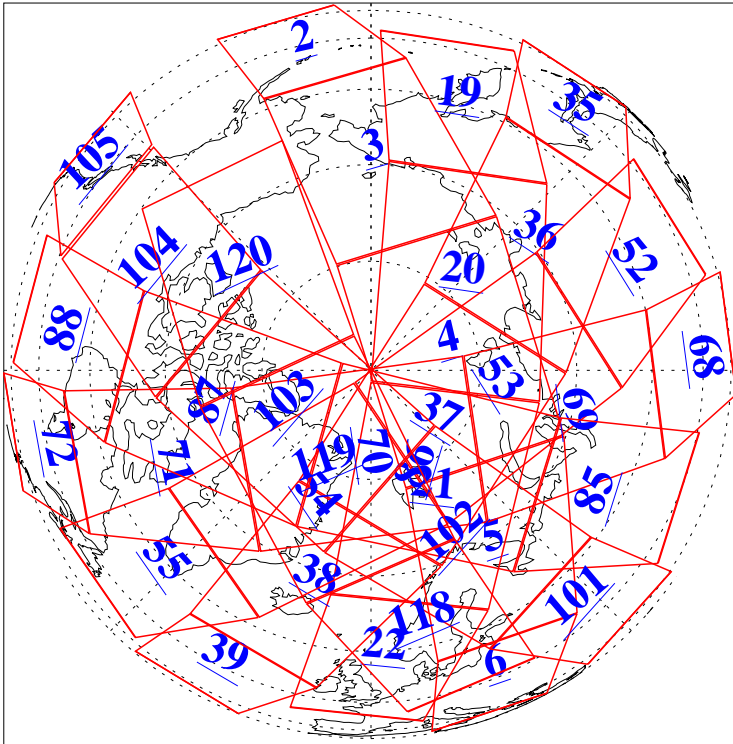

L1B Availability
AMSU Granules: 240
HSB Granules: 0
AIRS Granules: 240

27 Jun 2019
DoY 178
Aqua Day 6263
Granules: 1 to 120

Granules: 121 to 240

Legend: AMSU Available, HSB Available, AIRS Available

L1B Availability
AMSU Granules: 240
HSB Granules: 0
AIRS Granules: 240

27 Jun 2019
DoY 178
Aqua Day 6263
Ascending Granules

Descending Granules

Legend: AMSU Available, HSB Available, AIRS Available

L1B Availability
 AMSU Granules: 240
 HSB Granules: 0
 AIRS Granules: 240

27 Jun 2019
 DoY 178
 Aqua Day 6263

Northern Hemisphere Granules

Southern Hemisphere Granules

Legend: AMSU Available, HSB Available, AIRS Available