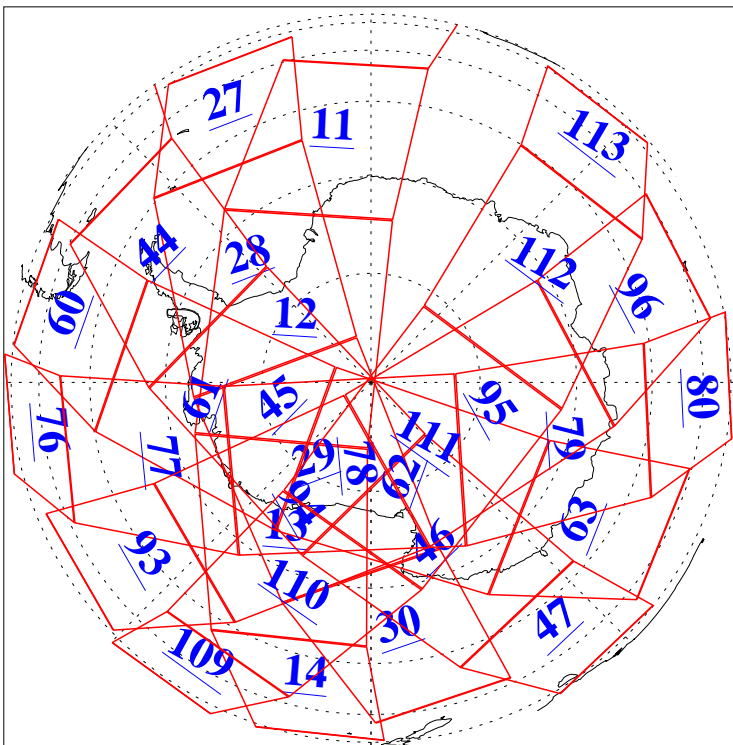

L1B Availability
AMSU Granules: 240
HSB Granules: 0
AIRS Granules: 240

27 Jun 2019
DoY 178
Aqua Day 6263
Granules: 1 to 120

Granules: 121 to 240

Legend: AMSU Available, HSB Available, AIRS Available

L1B Availability
AMSU Granules: 240
HSB Granules: 0
AIRS Granules: 240

27 Jun 2019
DoY 178
Aqua Day 6263
Ascending Granules

Descending Granules

Legend: AMSU Available, HSB Available, AIRS Available

L1B Availability
 AMSU Granules: 240
 HSB Granules: 0
 AIRS Granules: 240

27 Jun 2019
 DoY 178
 Aqua Day 6263

Northern Hemisphere Granules

Southern Hemisphere Granules

Legend: AMSU Available, HSB Available, AIRS Available