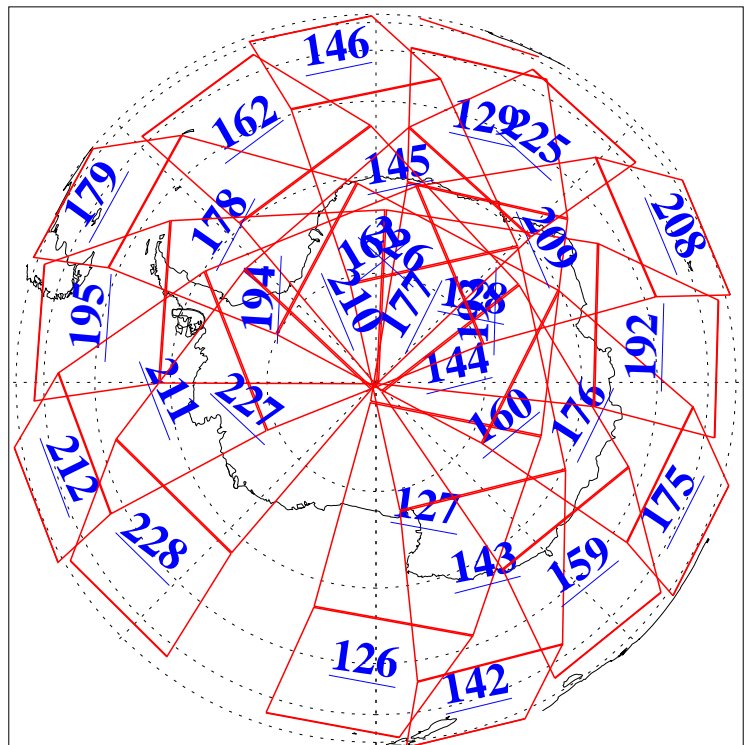

L1B Availability
AMSU Granules: 240
HSB Granules: 0
AIRS Granules: 240

27 Jun 2019
DoY 178
Aqua Day 6263
Granules: 1 to 120

Granules: 121 to 240

Legend: AMSU Available, HSB Available, AIRS Available

L1B Availability
AMSU Granules: 240
HSB Granules: 0
AIRS Granules: 240

27 Jun 2019
DoY 178
Aqua Day 6263
Ascending Granules

Descending Granules

Legend: AMSU Available, HSB Available, AIRS Available

L1B Availability
 AMSU Granules: 240
 HSB Granules: 0
 AIRS Granules: 240

27 Jun 2019
 DoY 178
 Aqua Day 6263

Northern Hemisphere Granules

Southern Hemisphere Granules

Legend: AMSU Available, HSB Available, AIRS Available