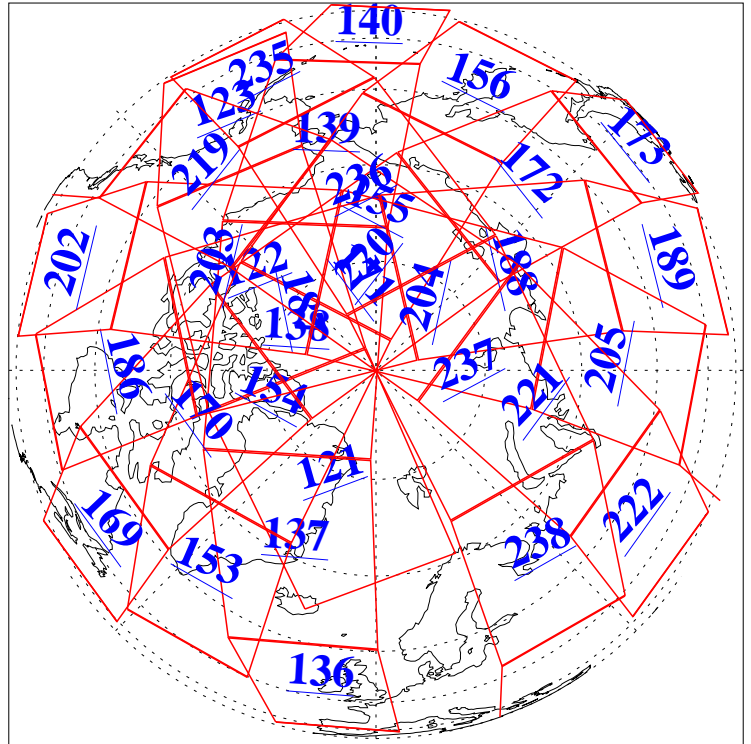

25 Jun 2019
DoY 176
Aqua Day 6261
Ascending Granules

Descending Granules

Legend: AMSU Available, HSB Available, AIRS Available

L1B Availability
 AMSU Granules: 240
 HSB Granules: 0
 AIRS Granules: 240

25 Jun 2019
 DoY 176
 Aqua Day 6261

Northern Hemisphere Granules

Southern Hemisphere Granules

Legend: AMSU Available, HSB Available, AIRS Available