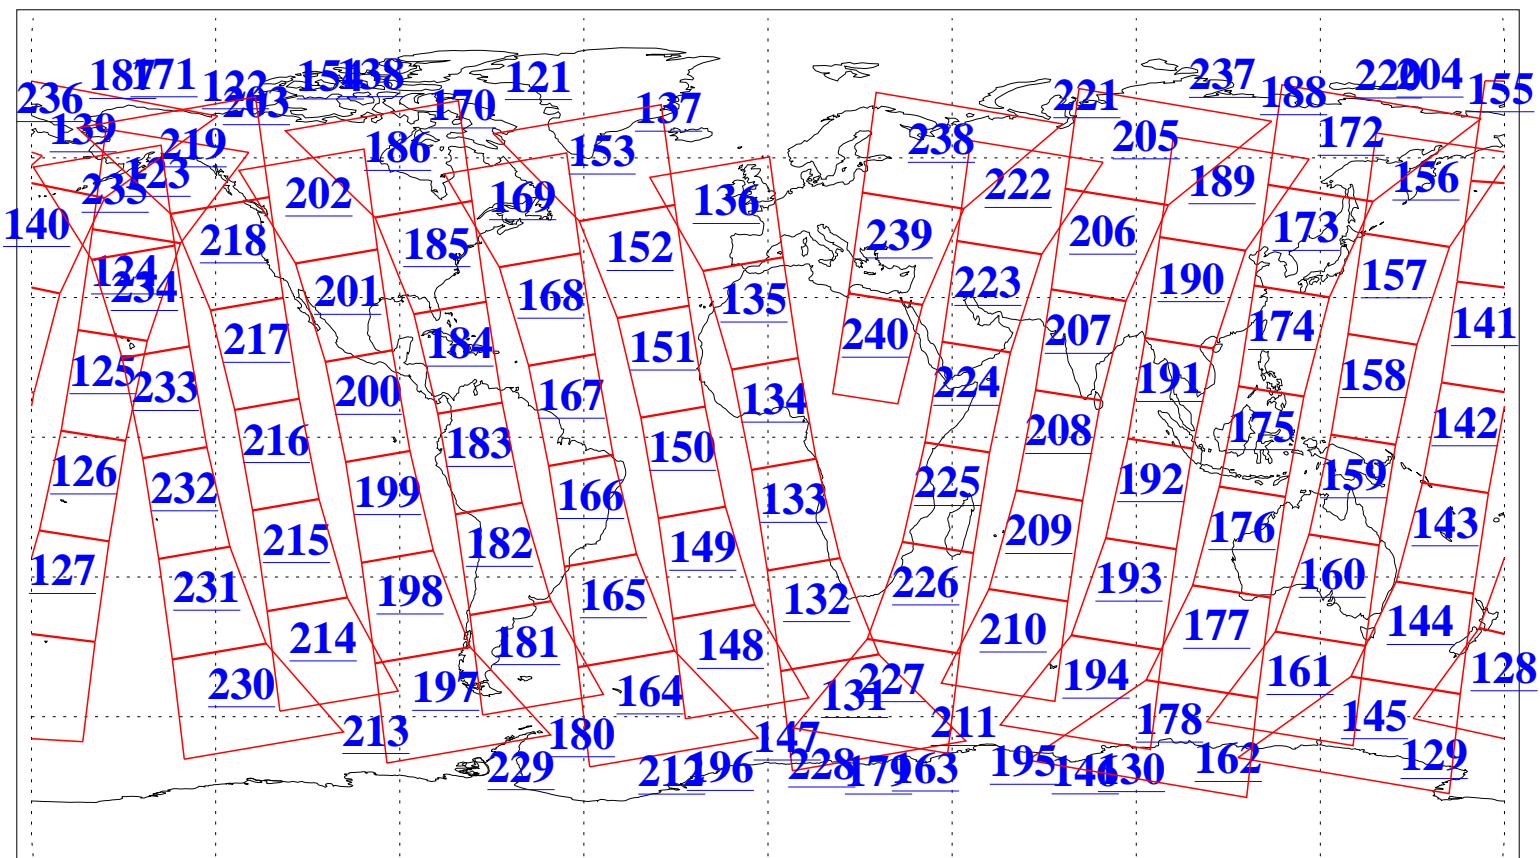

L1B Availability
AMSU Granules: 240
HSB Granules: 0
AIRS Granules: 240

25 Jun 2019
DoY 176
Aqua Day 6261
Granules: 1 to 120

Granules: 121 to 240

Legend: AMSU Available, HSB Available, AIRS Available

L1B Availability
AMSU Granules: 240
HSB Granules: 0
AIRS Granules: 240

25 Jun 2019
DoY 176
Aqua Day 6261
Ascending Granules

Descending Granules

Legend: AMSU Available, HSB Available, AIRS Available

L1B Availability
 AMSU Granules: 240
 HSB Granules: 0
 AIRS Granules: 240

25 Jun 2019
 DoY 176
 Aqua Day 6261

Northern Hemisphere Granules

Southern Hemisphere Granules

Legend: AMSU Available, HSB Available, AIRS Available