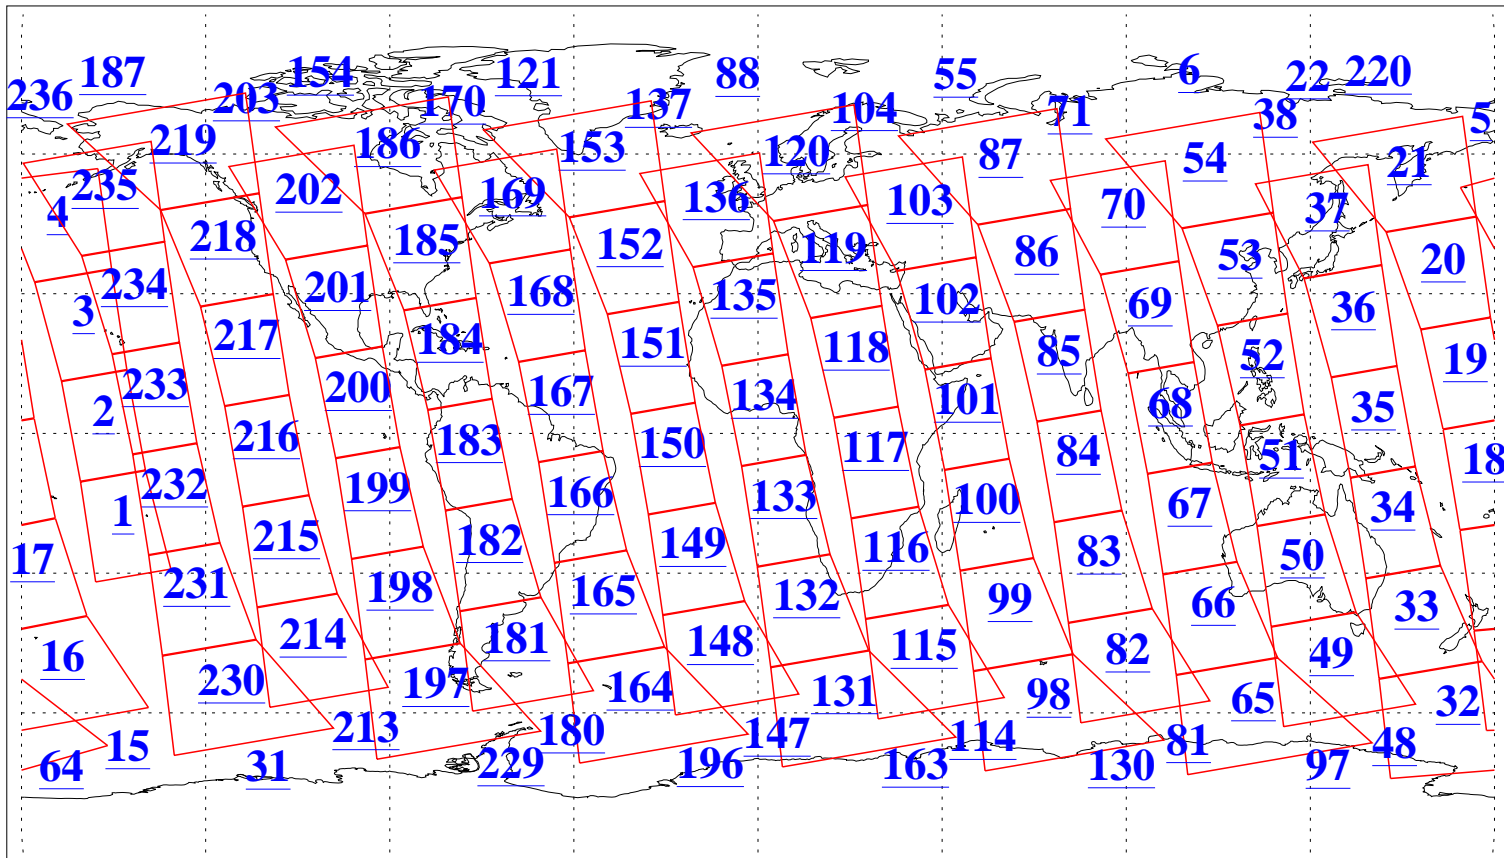

L1B Availability
AMSU Granules: 240
HSB Granules: 0
AIRS Granules: 240

25 Jun 2019
DoY 176
Aqua Day 6261
Granules: 1 to 120

Granules: 121 to 240

Legend: AMSU Available, HSB Available, AIRS Available

L1B Availability
AMSU Granules: 240
HSB Granules: 0
AIRS Granules: 240

25 Jun 2019
DoY 176
Aqua Day 6261
Ascending Granules

Descending Granules

Legend: AMSU Available, HSB Available, AIRS Available

L1B Availability
 AMSU Granules: 240
 HSB Granules: 0
 AIRS Granules: 240

25 Jun 2019
 DoY 176
 Aqua Day 6261

Northern Hemisphere Granules

Southern Hemisphere Granules

Legend: AMSU Available, HSB Available, AIRS Available