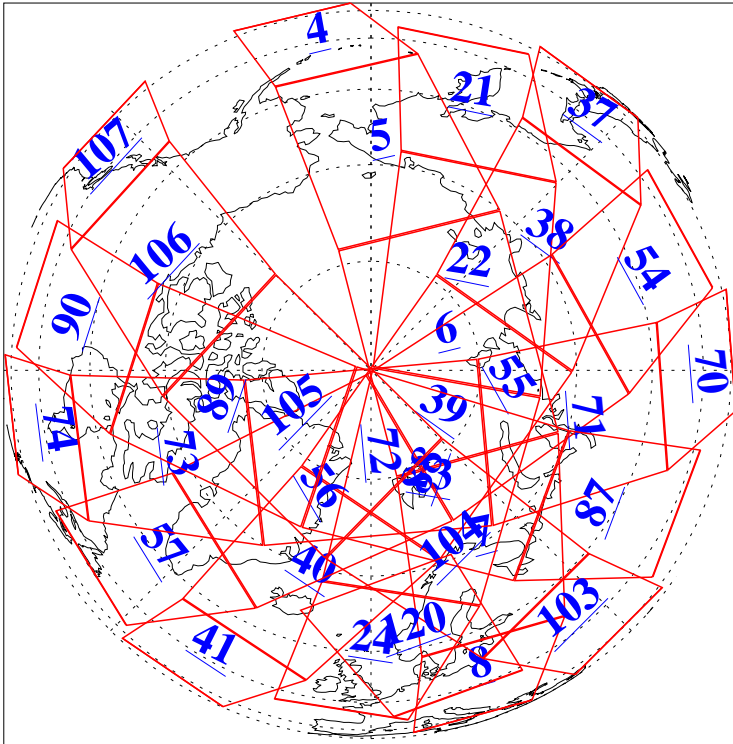

L1B Availability
AMSU Granules: 240
HSB Granules: 0
AIRS Granules: 240

25 Jun 2019
DoY 176
Aqua Day 6261
Granules: 1 to 120

Granules: 121 to 240

Legend: AMSU Available, HSB Available, AIRS Available

L1B Availability
AMSU Granules: 240
HSB Granules: 0
AIRS Granules: 240

25 Jun 2019
DoY 176
Aqua Day 6261
Ascending Granules

Descending Granules

Legend: AMSU Available, HSB Available, AIRS Available

L1B Availability
 AMSU Granules: 240
 HSB Granules: 0
 AIRS Granules: 240

25 Jun 2019
 DoY 176
 Aqua Day 6261

Northern Hemisphere Granules

Southern Hemisphere Granules

Legend: AMSU Available, HSB Available, AIRS Available