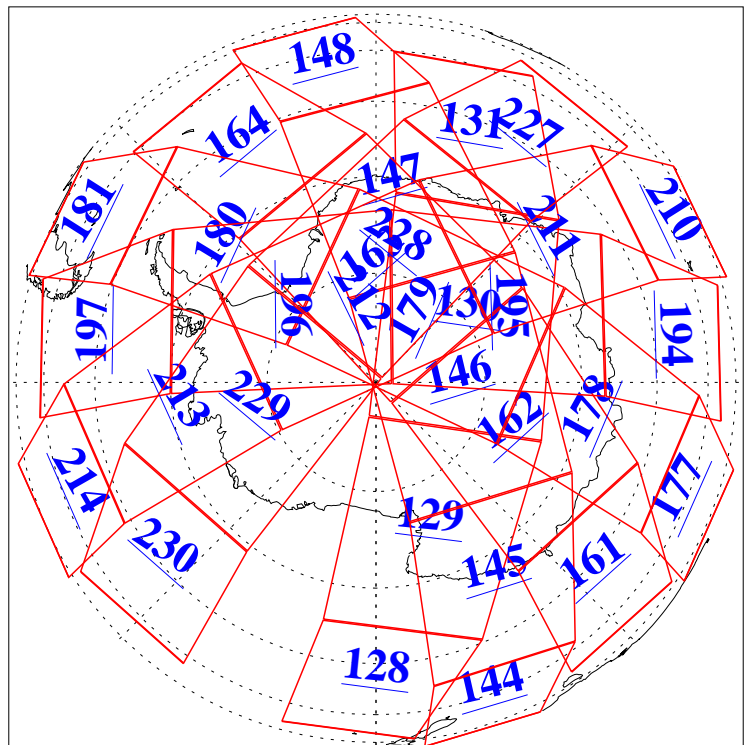

25 Jun 2019
DoY 176
Aqua Day 6261
Ascending Granules

Descending Granules

Legend: AMSU Available, HSB Available, AIRS Available

L1B Availability
 AMSU Granules: 240
 HSB Granules: 0
 AIRS Granules: 240

25 Jun 2019
 DoY 176
 Aqua Day 6261

Northern Hemisphere Granules

Southern Hemisphere Granules

Legend: AMSU Available, HSB Available, AIRS Available