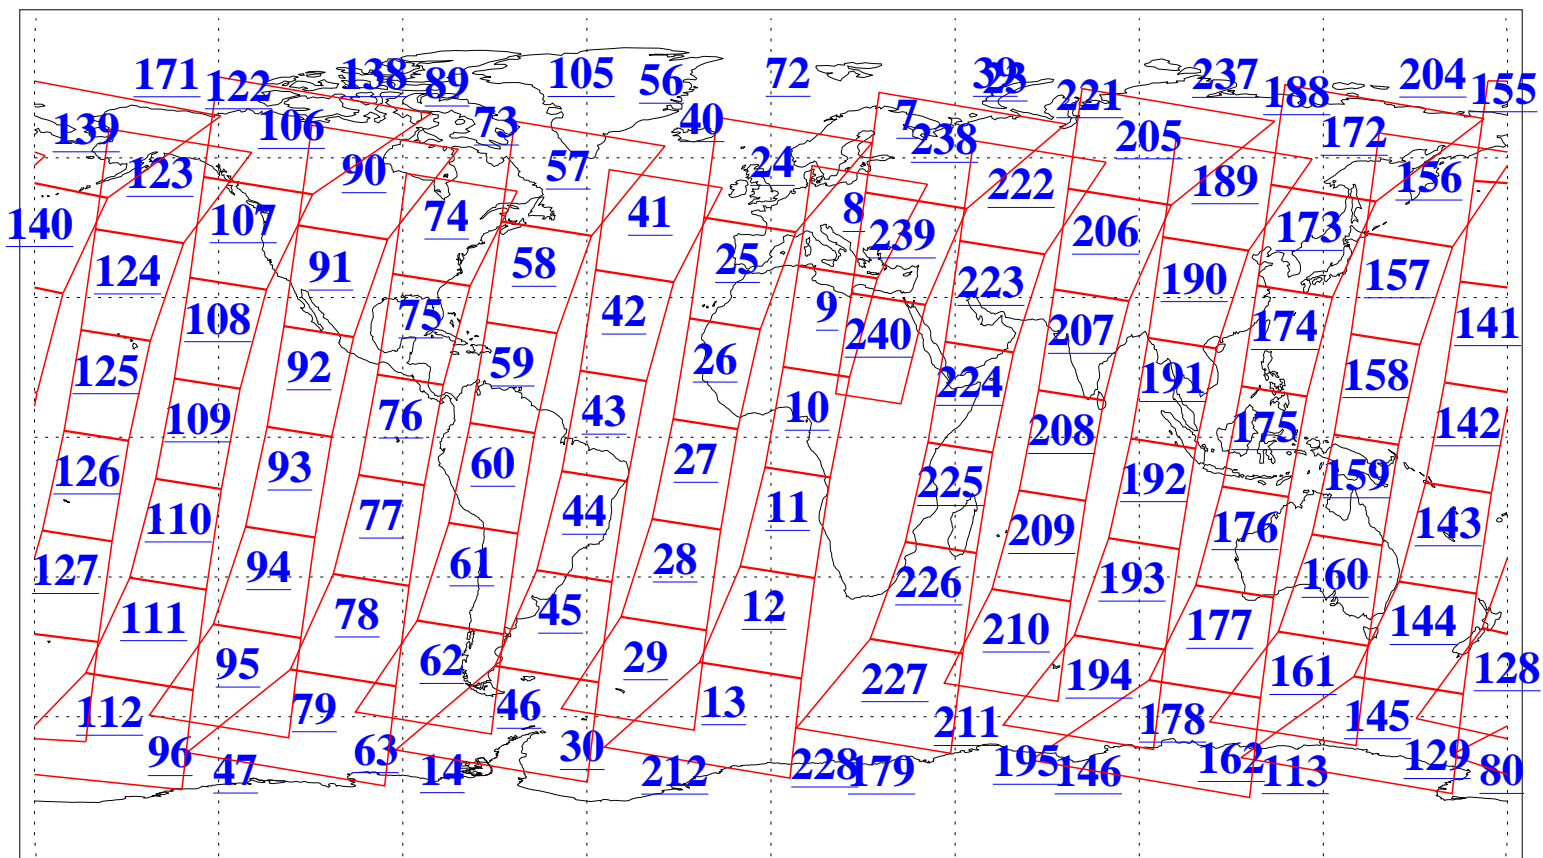

L1B Availability
AMSU Granules: 240
HSB Granules: 0
AIRS Granules: 240

25 Jun 2019
DoY 176
Aqua Day 6261
Granules: 1 to 120

Granules: 121 to 240

Legend: AMSU Available, HSB Available, AIRS Available

L1B Availability
AMSU Granules: 240
HSB Granules: 0
AIRS Granules: 240

25 Jun 2019
DoY 176
Aqua Day 6261
Ascending Granules

Descending Granules

Legend: AMSU Available, HSB Available, AIRS Available

L1B Availability
 AMSU Granules: 240
 HSB Granules: 0
 AIRS Granules: 240

25 Jun 2019
 DoY 176
 Aqua Day 6261

Northern Hemisphere Granules

Southern Hemisphere Granules

Legend: AMSU Available, HSB Available, AIRS Available