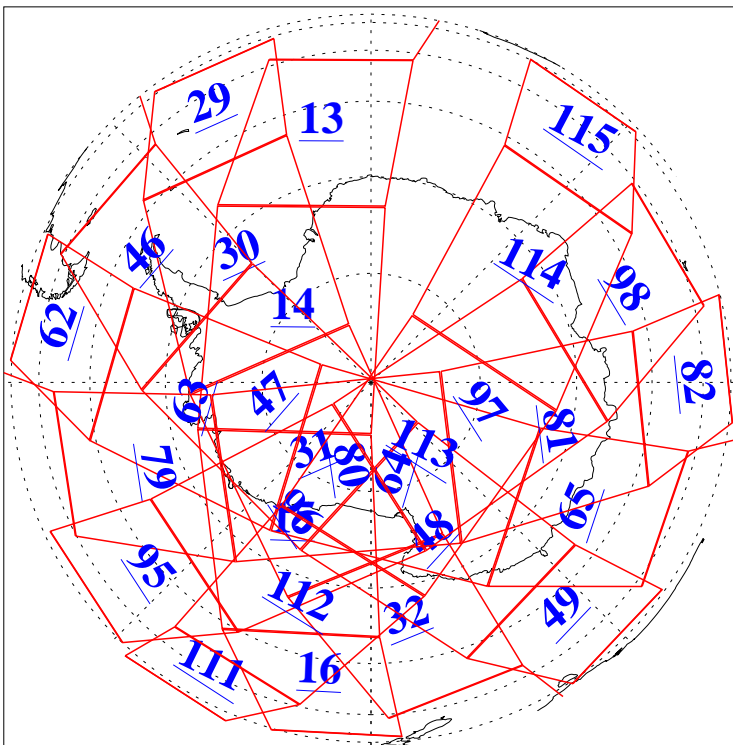

L1B Availability
AMSU Granules: 240
HSB Granules: 0
AIRS Granules: 240

25 Jun 2019
DoY 176
Aqua Day 6261
Granules: 1 to 120

Granules: 121 to 240

Legend: AMSU Available, HSB Available, AIRS Available

L1B Availability
AMSU Granules: 240
HSB Granules: 0
AIRS Granules: 240

25 Jun 2019
DoY 176
Aqua Day 6261
Ascending Granules

Descending Granules

Legend: AMSU Available, HSB Available, AIRS Available

L1B Availability
 AMSU Granules: 240
 HSB Granules: 0
 AIRS Granules: 240

25 Jun 2019
 DoY 176
 Aqua Day 6261

Northern Hemisphere Granules

Southern Hemisphere Granules

Legend: AMSU Available, HSB Available, AIRS Available