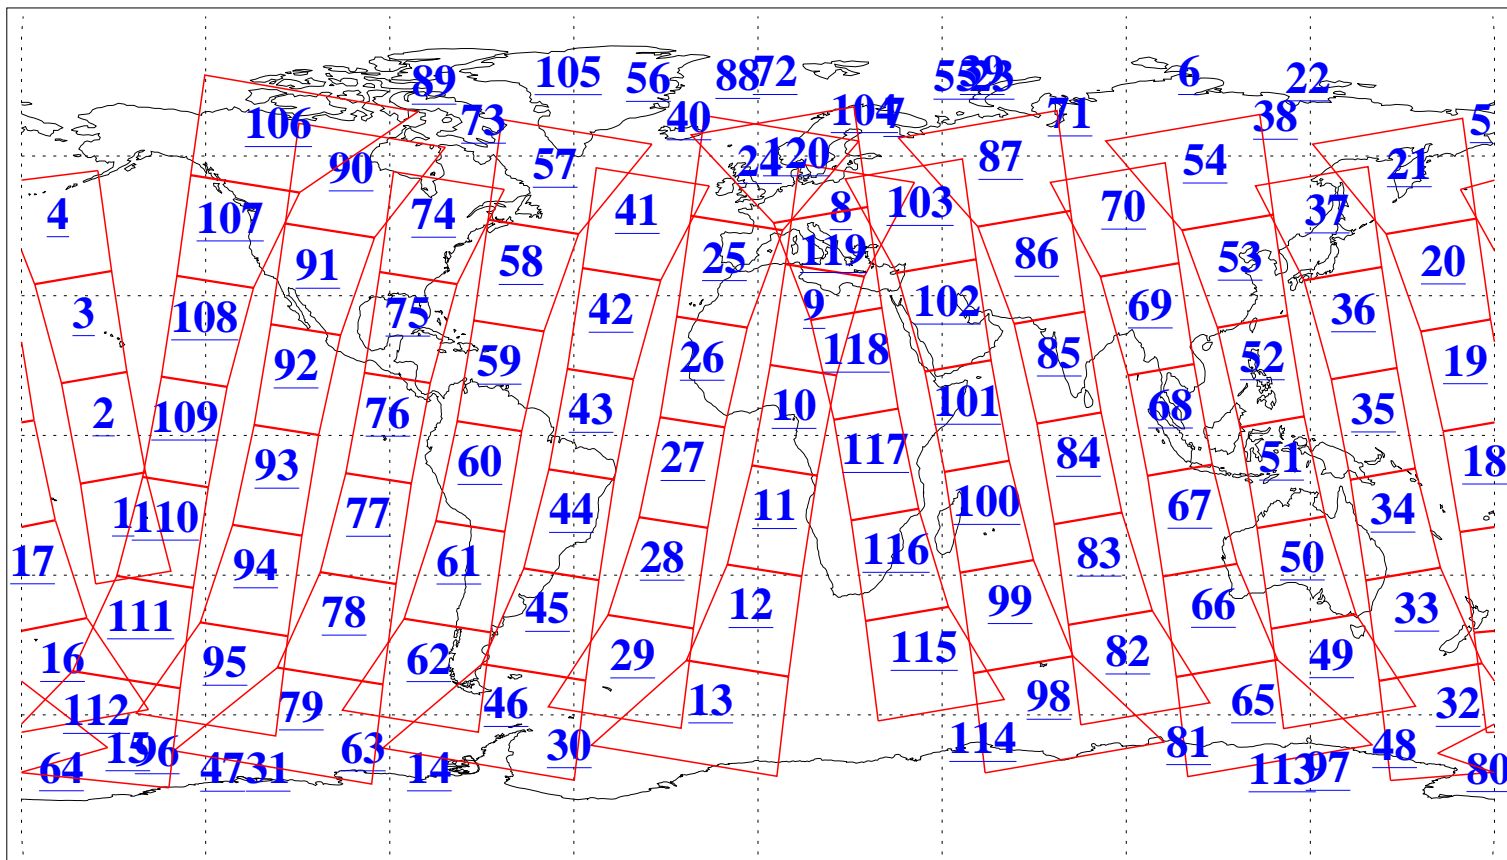

L1B Availability
AMSU Granules: 240
HSB Granules: 0
AIRS Granules: 240

25 Jun 2019
DoY 176
Aqua Day 6261
Granules: 1 to 120

Granules: 121 to 240

Legend: AMSU Available, HSB Available, AIRS Available

L1B Availability
AMSU Granules: 240
HSB Granules: 0
AIRS Granules: 240

25 Jun 2019
DoY 176
Aqua Day 6261
Ascending Granules

Descending Granules

Legend: AMSU Available, HSB Available, AIRS Available

L1B Availability
 AMSU Granules: 240
 HSB Granules: 0
 AIRS Granules: 240

25 Jun 2019
 DoY 176
 Aqua Day 6261

Northern Hemisphere Granules

Southern Hemisphere Granules

Legend: AMSU Available, HSB Available, AIRS Available