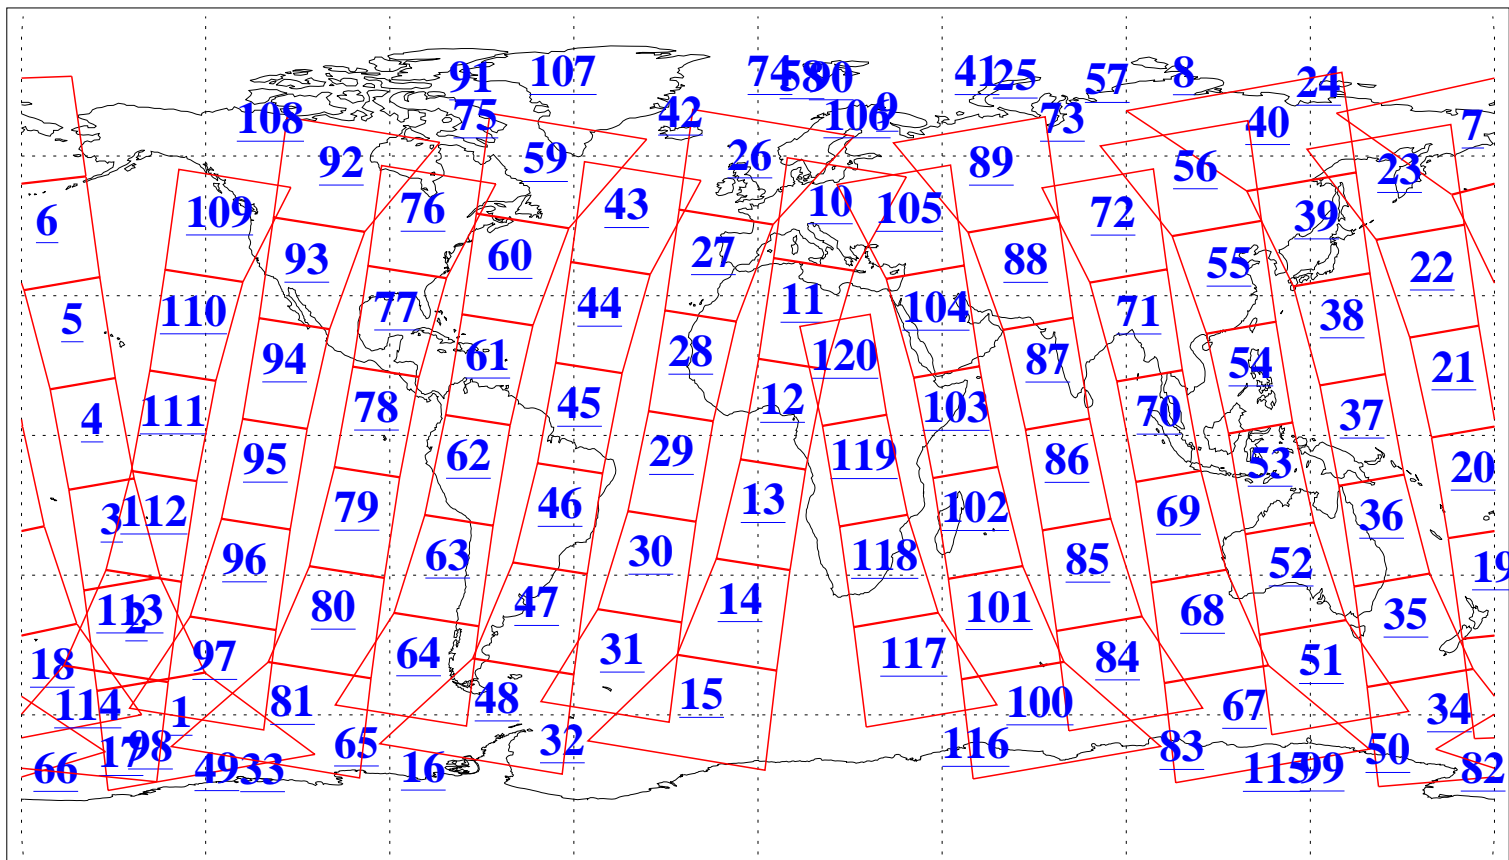

L1B Availability
AMSU Granules: 240
HSB Granules: 0
AIRS Granules: 240

23 Jun 2019
DoY 174
Aqua Day 6259
Granules: 1 to 120

Granules: 121 to 240

Legend: AMSU Available, HSB Available, AIRS Available

L1B Availability
AMSU Granules: 240
HSB Granules: 0
AIRS Granules: 240

23 Jun 2019
DoY 174
Aqua Day 6259
Ascending Granules

Descending Granules

Legend: AMSU Available, HSB Available, AIRS Available

L1B Availability
 AMSU Granules: 240
 HSB Granules: 0
 AIRS Granules: 240

23 Jun 2019
 DoY 174
 Aqua Day 6259

Northern Hemisphere Granules

Southern Hemisphere Granules

Legend: AMSU Available, HSB Available, AIRS Available