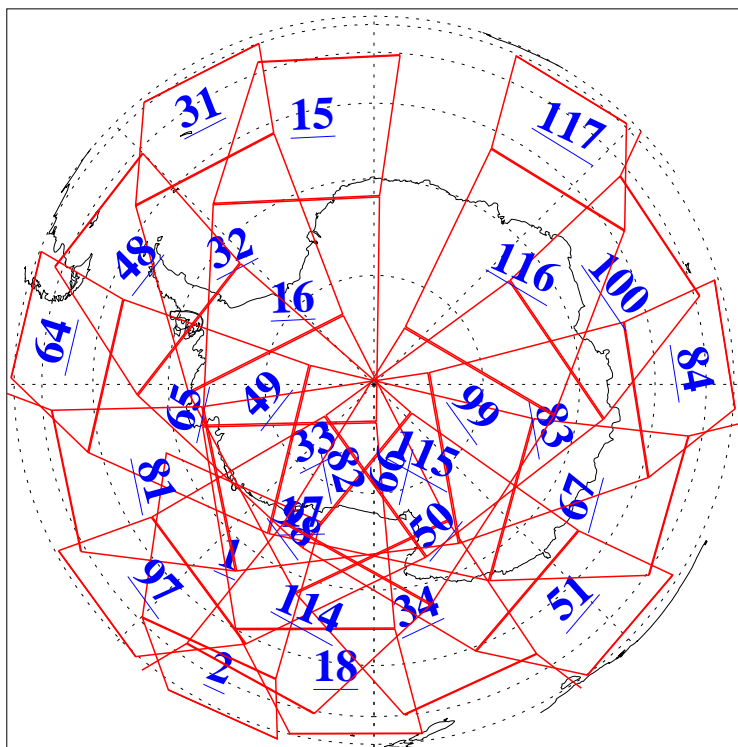

L1B Availability
AMSU Granules: 240
HSB Granules: 0
AIRS Granules: 240

23 Jun 2019
DoY 174
Aqua Day 6259
Granules: 1 to 120

Granules: 121 to 240

Legend: AMSU Available, HSB Available, AIRS Available

L1B Availability
AMSU Granules: 240
HSB Granules: 0
AIRS Granules: 240

23 Jun 2019
DoY 174
Aqua Day 6259
Ascending Granules

Descending Granules

Legend: AMSU Available, HSB Available, AIRS Available

L1B Availability
 AMSU Granules: 240
 HSB Granules: 0
 AIRS Granules: 240

23 Jun 2019
 DoY 174
 Aqua Day 6259

Northern Hemisphere Granules

Southern Hemisphere Granules

Legend: AMSU Available, HSB Available, AIRS Available