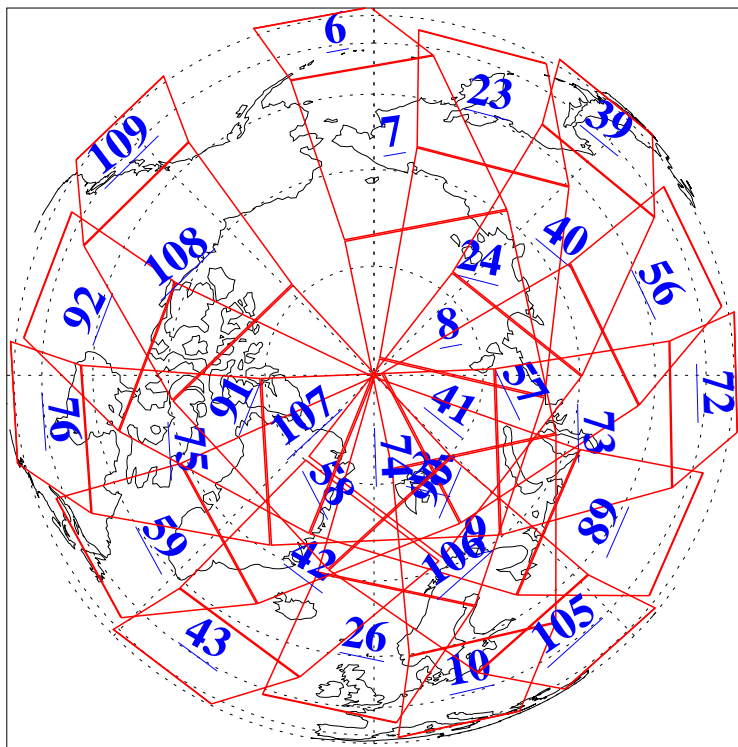

L1B Availability
AMSU Granules: 240
HSB Granules: 0
AIRS Granules: 240

23 Jun 2019
DoY 174
Aqua Day 6259
Granules: 1 to 120

Granules: 121 to 240

Legend: AMSU Available, HSB Available, AIRS Available

L1B Availability
AMSU Granules: 240
HSB Granules: 0
AIRS Granules: 240

23 Jun 2019
DoY 174
Aqua Day 6259
Ascending Granules

Descending Granules

Legend: AMSU Available, HSB Available, AIRS Available

L1B Availability
 AMSU Granules: 240
 HSB Granules: 0
 AIRS Granules: 240

23 Jun 2019
 DoY 174
 Aqua Day 6259

Northern Hemisphere Granules

Southern Hemisphere Granules

Legend: AMSU Available, HSB Available, AIRS Available