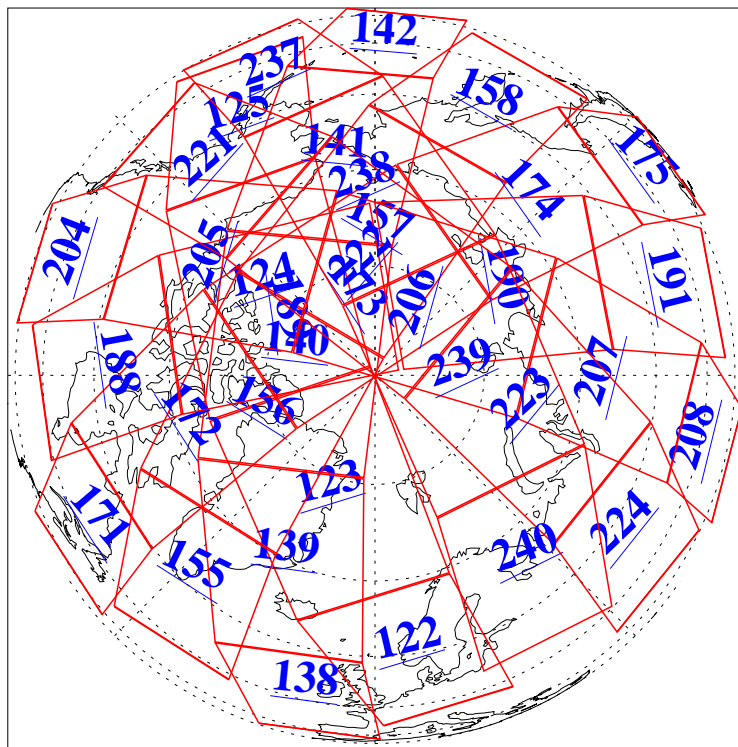

L1B Availability
AMSU Granules: 240
HSB Granules: 0
AIRS Granules: 240

23 Jun 2019
DoY 174
Aqua Day 6259
Granules: 1 to 120

Granules: 121 to 240

Legend: AMSU Available, HSB Available, AIRS Available

L1B Availability
AMSU Granules: 240
HSB Granules: 0
AIRS Granules: 240

23 Jun 2019
DoY 174
Aqua Day 6259
Ascending Granules

Descending Granules

Legend: AMSU Available, HSB Available, AIRS Available

L1B Availability
 AMSU Granules: 240
 HSB Granules: 0
 AIRS Granules: 240

23 Jun 2019
 DoY 174
 Aqua Day 6259

Northern Hemisphere Granules

Southern Hemisphere Granules

Legend: AMSU Available, HSB Available, AIRS Available