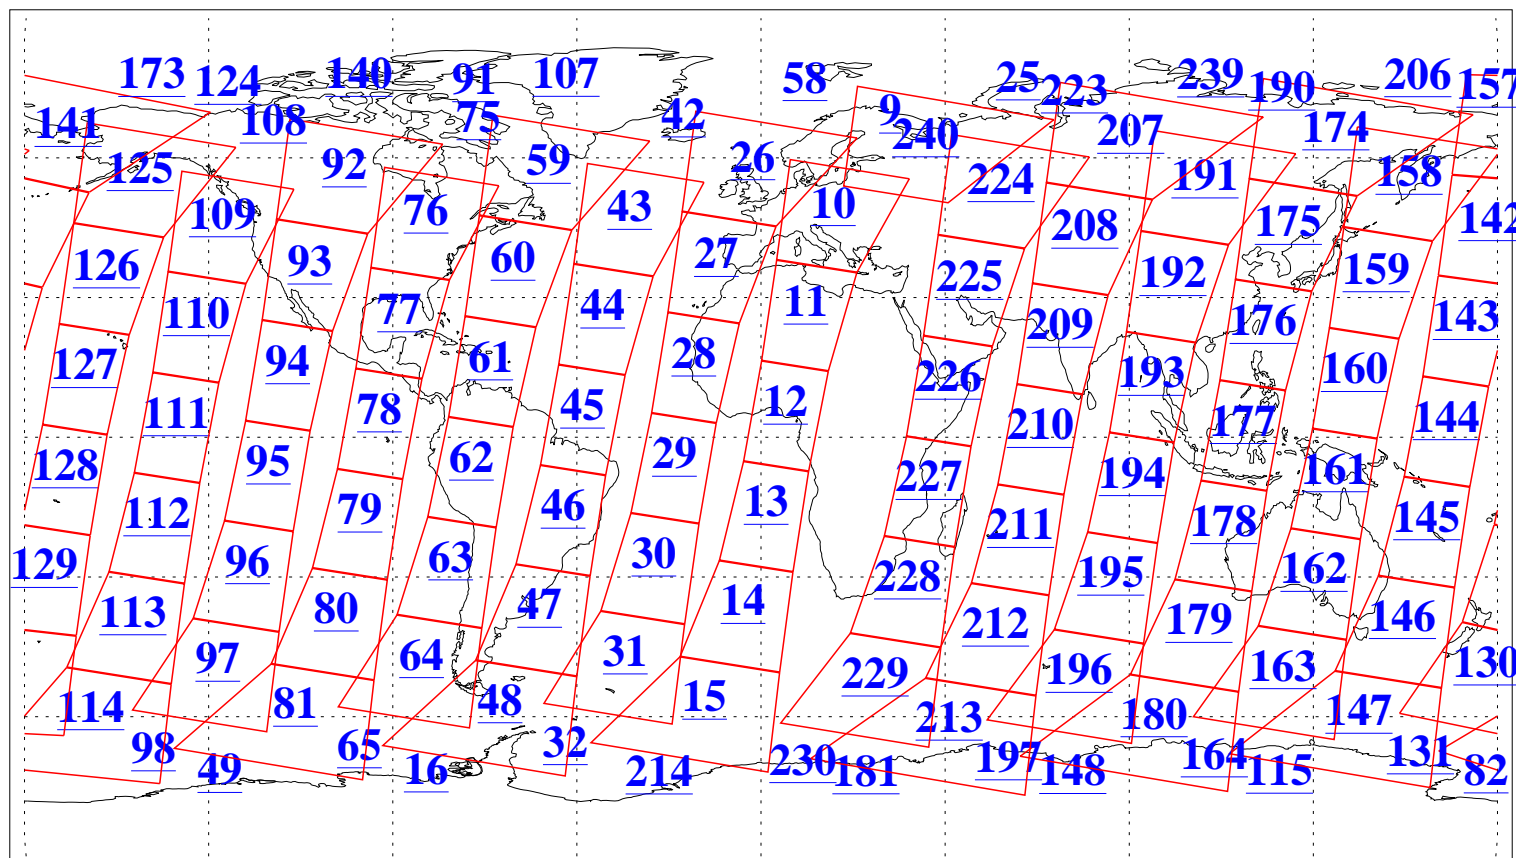

L1B Availability
AMSU Granules: 240
HSB Granules: 0
AIRS Granules: 240

23 Jun 2019
DoY 174
Aqua Day 6259
Granules: 1 to 120

Granules: 121 to 240

Legend: AMSU Available, HSB Available, AIRS Available

L1B Availability
AMSU Granules: 240
HSB Granules: 0
AIRS Granules: 240

23 Jun 2019
DoY 174
Aqua Day 6259
Ascending Granules

Descending Granules

Legend: AMSU Available, HSB Available, AIRS Available

L1B Availability
 AMSU Granules: 240
 HSB Granules: 0
 AIRS Granules: 240

23 Jun 2019
 DoY 174
 Aqua Day 6259

Northern Hemisphere Granules

Southern Hemisphere Granules

Legend: AMSU Available, HSB Available, AIRS Available