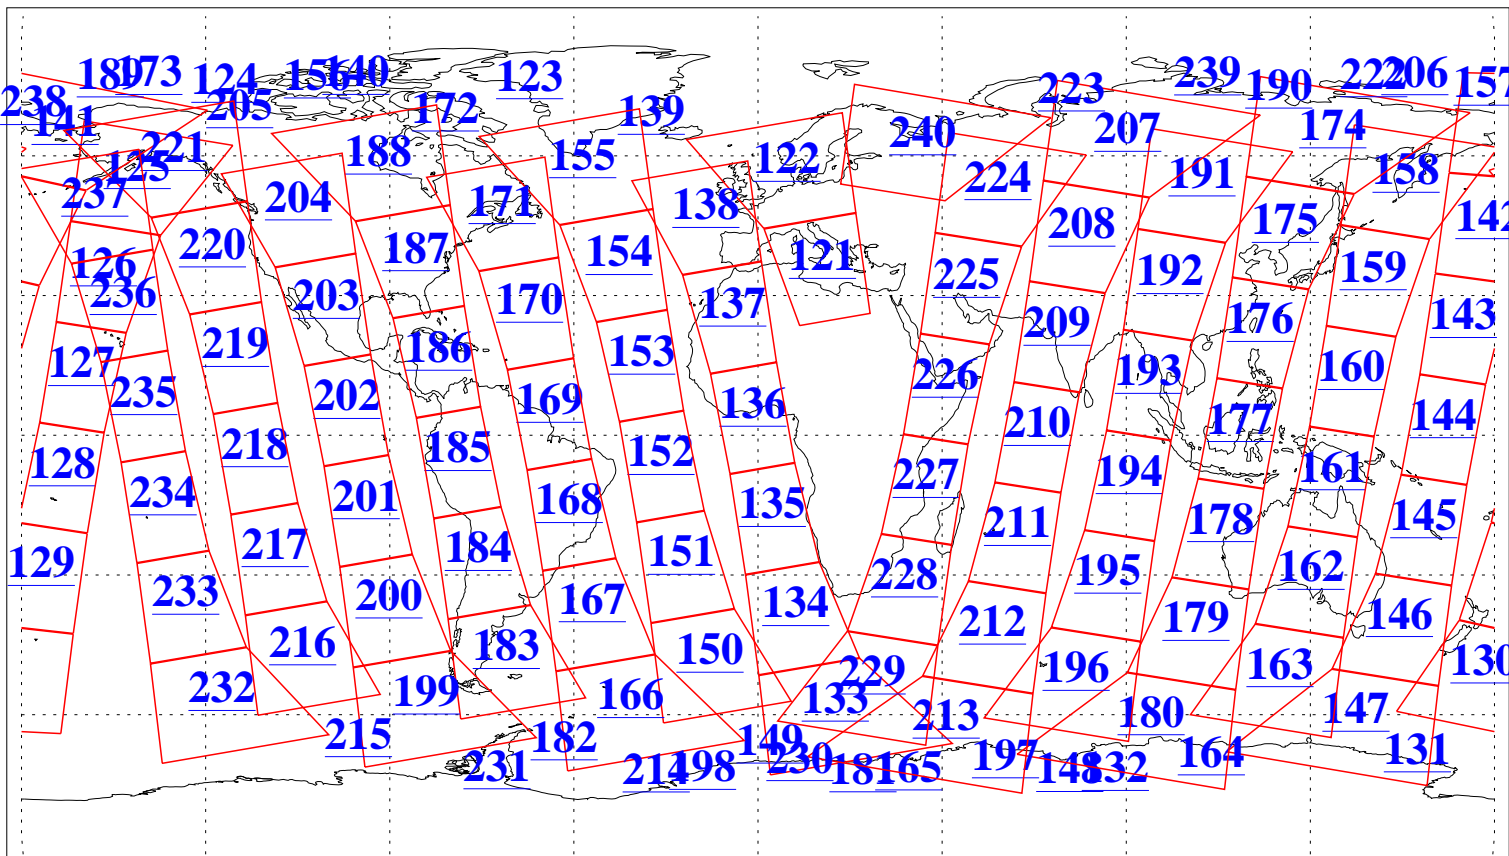

L1B Availability
AMSU Granules: 240
HSB Granules: 0
AIRS Granules: 240

23 Jun 2019
DoY 174
Aqua Day 6259
Granules: 1 to 120

Granules: 121 to 240

Legend: AMSU Available, HSB Available, AIRS Available

L1B Availability
AMSU Granules: 240
HSB Granules: 0
AIRS Granules: 240

23 Jun 2019
DoY 174
Aqua Day 6259
Ascending Granules

Descending Granules

Legend: AMSU Available, HSB Available, AIRS Available

L1B Availability
 AMSU Granules: 240
 HSB Granules: 0
 AIRS Granules: 240

23 Jun 2019
 DoY 174
 Aqua Day 6259

Northern Hemisphere Granules

Southern Hemisphere Granules

Legend: AMSU Available, HSB Available, AIRS Available