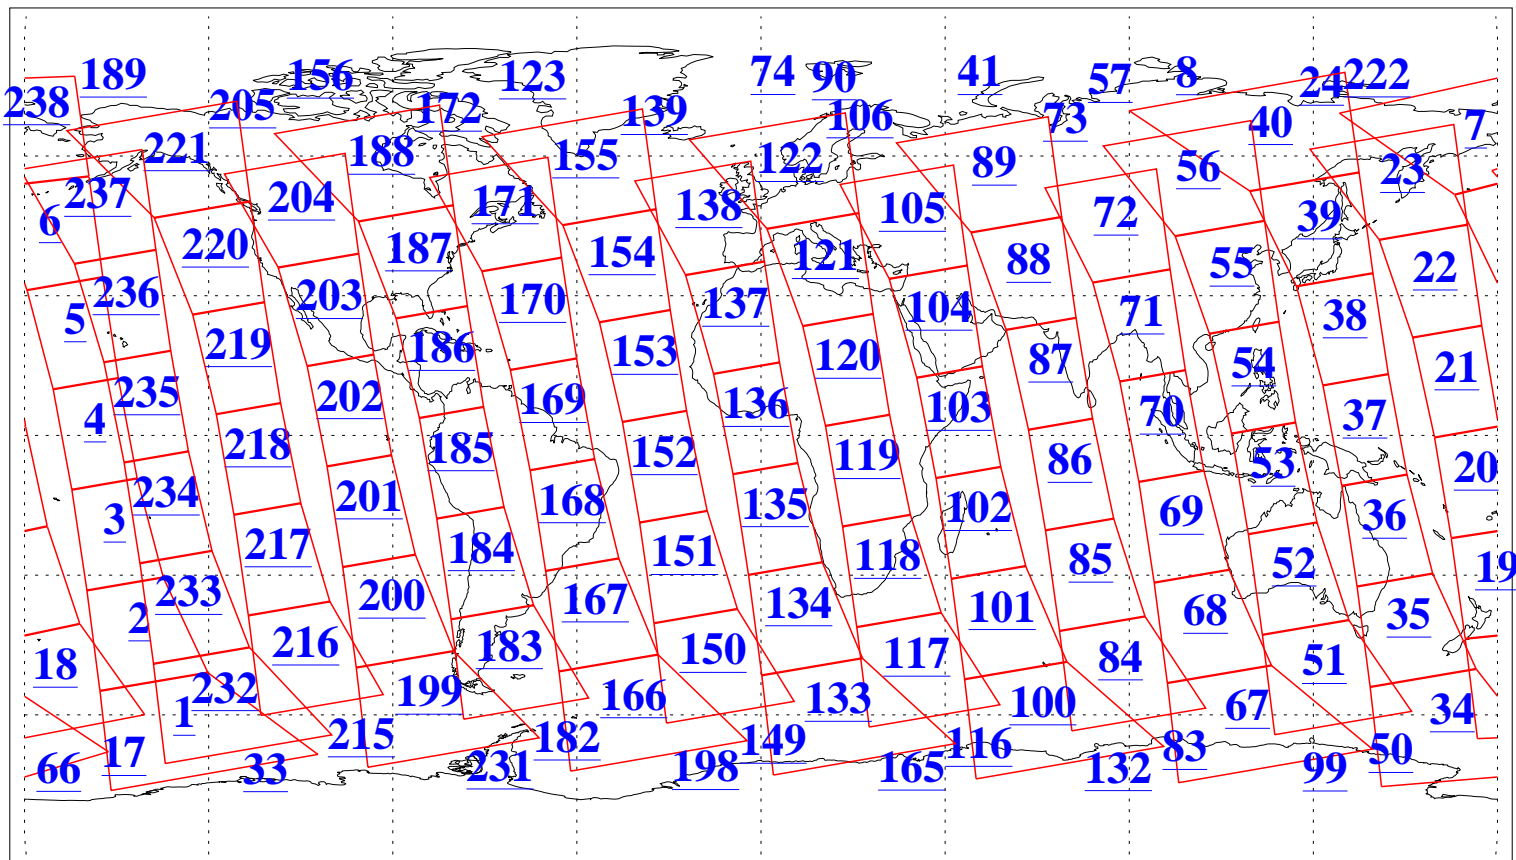

L1B Availability
AMSU Granules: 240
HSB Granules: 0
AIRS Granules: 240

23 Jun 2019
DoY 174
Aqua Day 6259
Granules: 1 to 120

Granules: 121 to 240

Legend: AMSU Available, HSB Available, AIRS Available

L1B Availability
AMSU Granules: 240
HSB Granules: 0
AIRS Granules: 240

23 Jun 2019
DoY 174
Aqua Day 6259
Ascending Granules

Descending Granules

Legend: AMSU Available, HSB Available, AIRS Available

L1B Availability
 AMSU Granules: 240
 HSB Granules: 0
 AIRS Granules: 240

23 Jun 2019
 DoY 174
 Aqua Day 6259

Northern Hemisphere Granules

Southern Hemisphere Granules

Legend: AMSU Available, HSB Available, AIRS Available