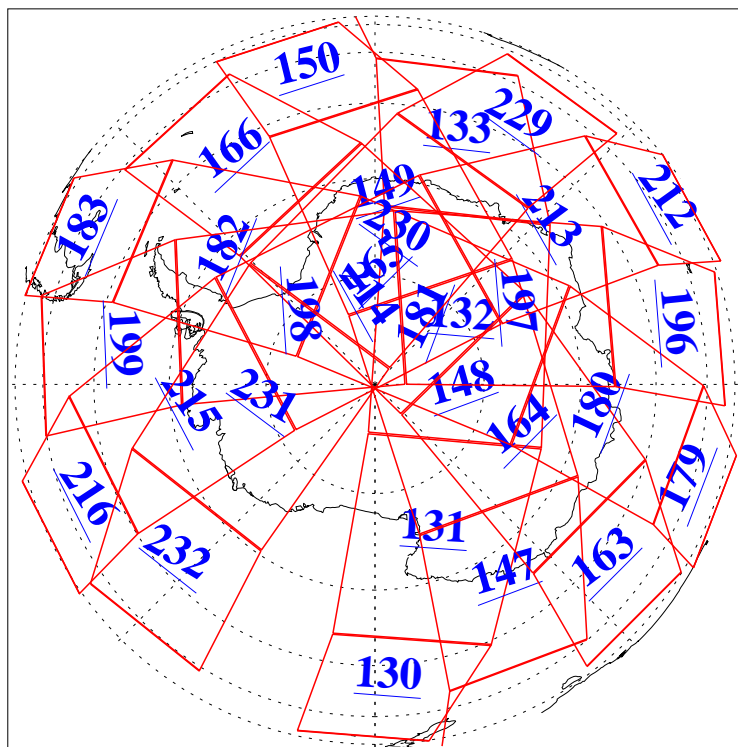

23 Jun 2019
DoY 174
Aqua Day 6259
Ascending Granules

Descending Granules

Legend: AMSU Available, HSB Available, AIRS Available

L1B Availability
 AMSU Granules: 240
 HSB Granules: 0
 AIRS Granules: 240

23 Jun 2019
 DoY 174
 Aqua Day 6259

Northern Hemisphere Granules

Southern Hemisphere Granules

Legend: AMSU Available, HSB Available, AIRS Available