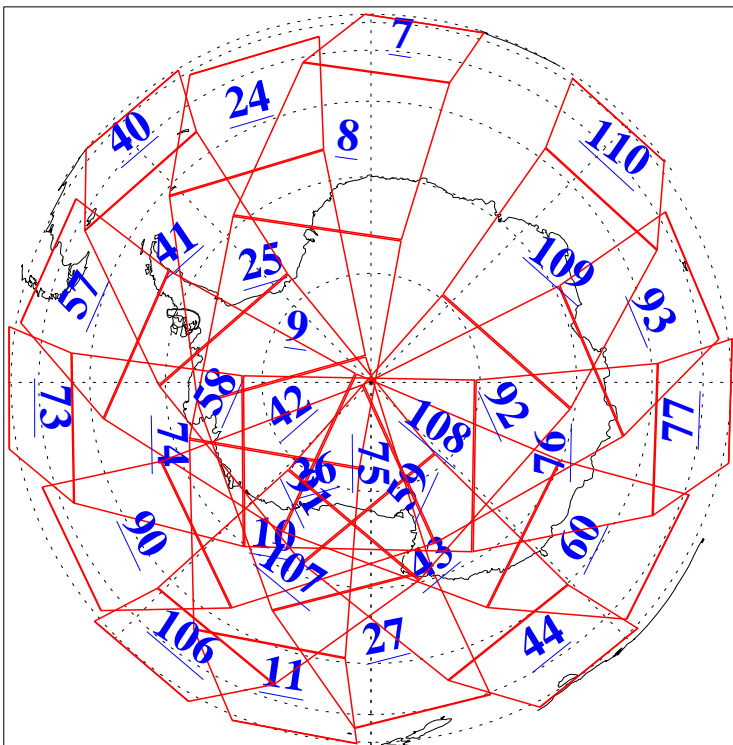

L1B Availability  
AMSU Granules: 240  
HSB Granules: 0  
AIRS Granules: 240

22 Jun 2019  
DoY 173  
Aqua Day 6258  
Granules: 1 to 120

Granules: 121 to 240

Legend: AMSU Available, HSB Available, AIRS Available

L1B Availability  
AMSU Granules: 240  
HSB Granules: 0  
AIRS Granules: 240

22 Jun 2019  
DoY 173  
Aqua Day 6258

Ascending Granules

Descending Granules

Legend: AMSU Available, HSB Available, AIRS Available

L1B Availability  
 AMSU Granules: 240  
 HSB Granules: 0  
 AIRS Granules: 240

22 Jun 2019  
 DoY 173  
 Aqua Day 6258

Northern Hemisphere Granules

Southern Hemisphere Granules

Legend: AMSU Available, HSB Available, AIRS Available