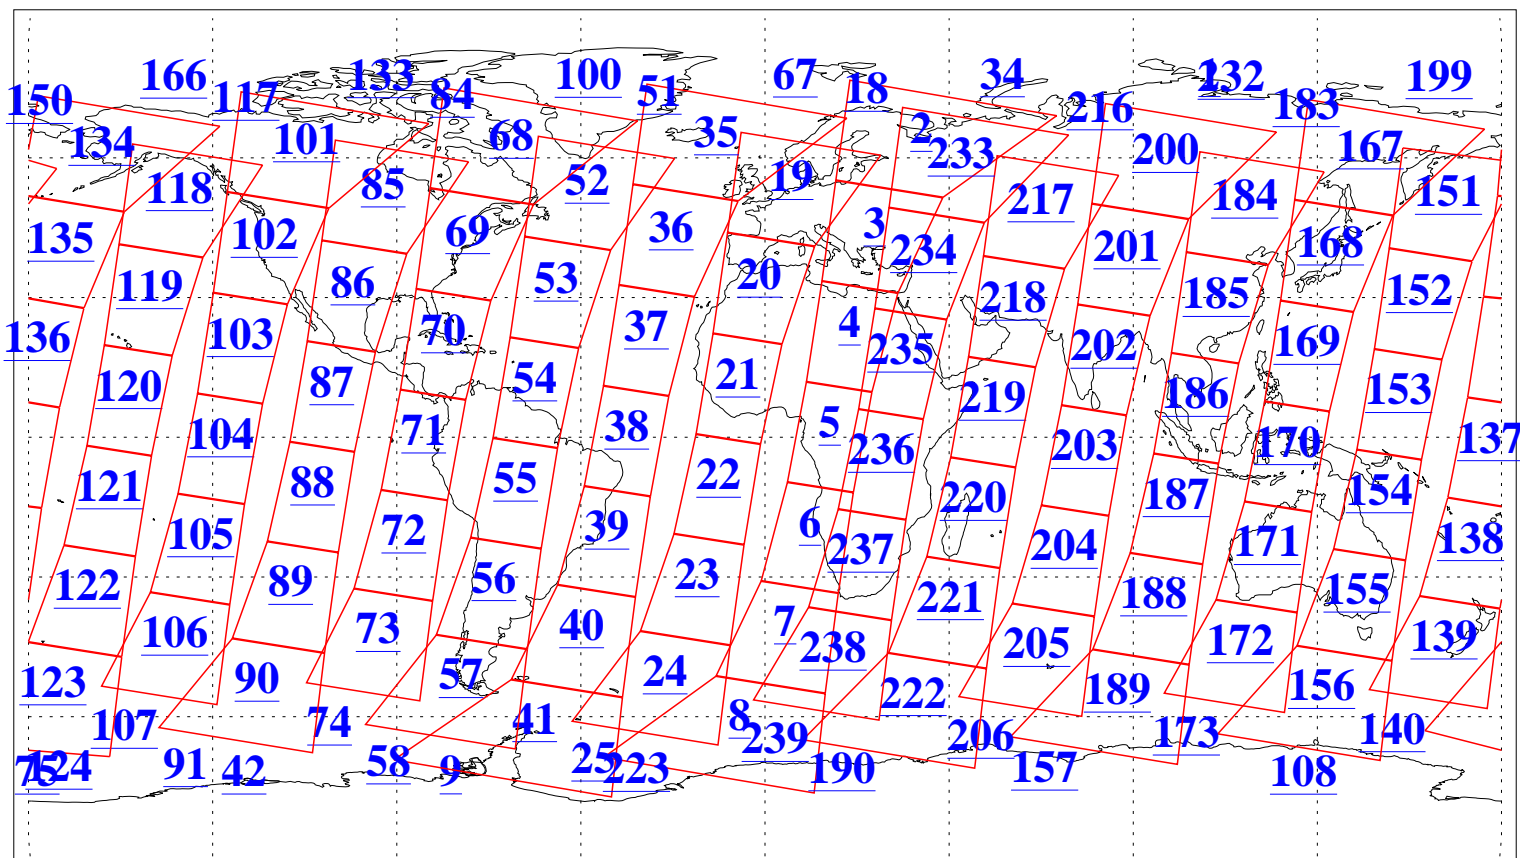

L1B Availability  
AMSU Granules: 240  
HSB Granules: 0  
AIRS Granules: 240

22 Jun 2019  
DoY 173  
Aqua Day 6258  
Granules: 1 to 120

Granules: 121 to 240

Legend: AMSU Available, HSB Available, AIRS Available

L1B Availability  
AMSU Granules: 240  
HSB Granules: 0  
AIRS Granules: 240

22 Jun 2019  
DoY 173  
Aqua Day 6258

Ascending Granules

Descending Granules

Legend: AMSU Available, HSB Available, AIRS Available

L1B Availability  
 AMSU Granules: 240  
 HSB Granules: 0  
 AIRS Granules: 240

22 Jun 2019  
 DoY 173  
 Aqua Day 6258

Northern Hemisphere Granules

Southern Hemisphere Granules

Legend: AMSU Available, HSB Available, AIRS Available