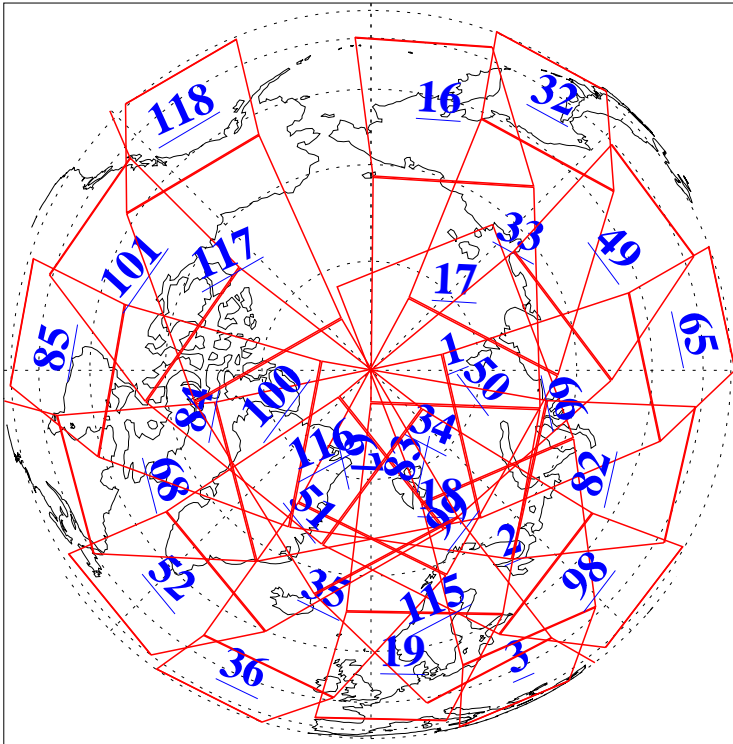

L1B Availability  
AMSU Granules: 240  
HSB Granules: 0  
AIRS Granules: 240

22 Jun 2019  
DoY 173  
Aqua Day 6258  
Granules: 1 to 120

Granules: 121 to 240

Legend: AMSU Available, HSB Available, AIRS Available

L1B Availability  
AMSU Granules: 240  
HSB Granules: 0  
AIRS Granules: 240

22 Jun 2019  
DoY 173  
Aqua Day 6258

Ascending Granules

Descending Granules

Legend: AMSU Available, HSB Available, AIRS Available

L1B Availability  
 AMSU Granules: 240  
 HSB Granules: 0  
 AIRS Granules: 240

22 Jun 2019  
 DoY 173  
 Aqua Day 6258

Northern Hemisphere Granules

Southern Hemisphere Granules

Legend: AMSU Available, HSB Available, AIRS Available