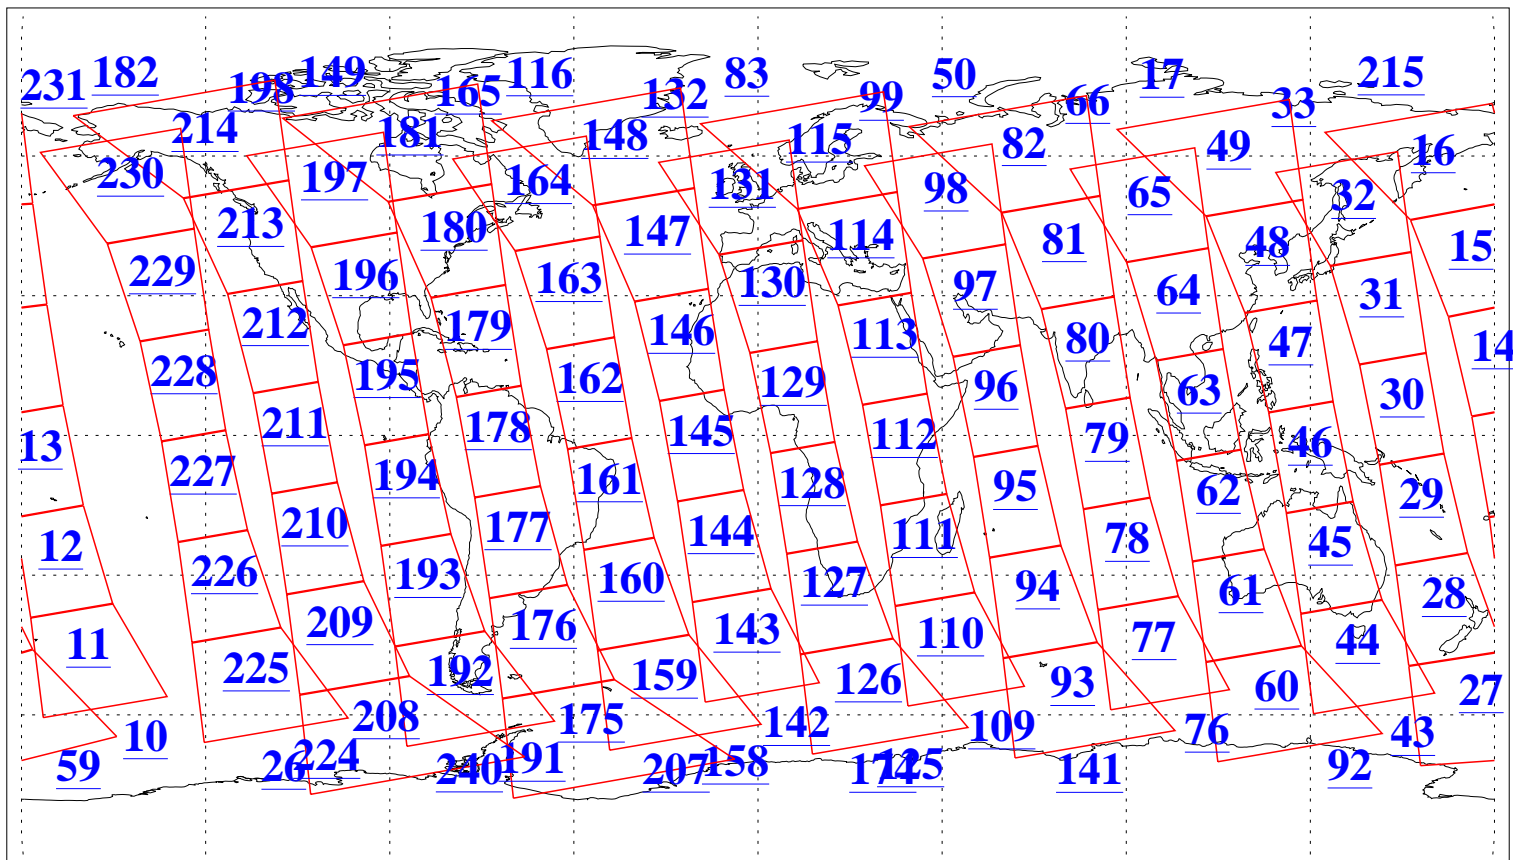

L1B Availability  
AMSU Granules: 240  
HSB Granules: 0  
AIRS Granules: 240

22 Jun 2019  
DoY 173  
Aqua Day 6258  
Granules: 1 to 120

Granules: 121 to 240

Legend: AMSU Available, HSB Available, AIRS Available

L1B Availability  
AMSU Granules: 240  
HSB Granules: 0  
AIRS Granules: 240

22 Jun 2019  
DoY 173  
Aqua Day 6258

Ascending Granules

Descending Granules

Legend: AMSU Available, HSB Available, AIRS Available