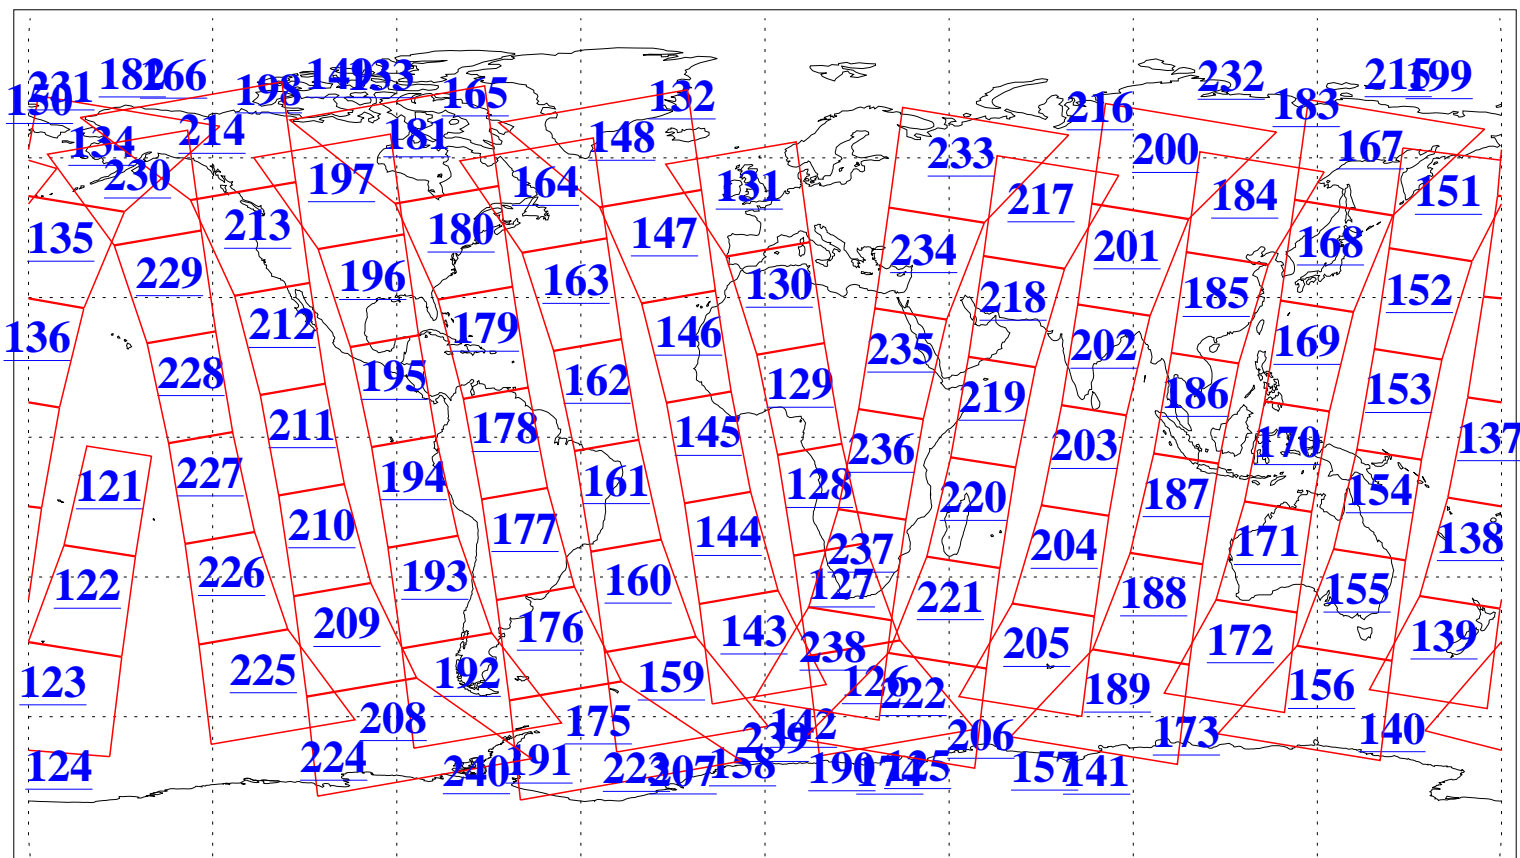

L1B Availability  
AMSU Granules: 240  
HSB Granules: 0  
AIRS Granules: 240

22 Jun 2019  
DoY 173  
Aqua Day 6258  
Granules: 1 to 120

Granules: 121 to 240

Legend: AMSU Available, HSB Available, AIRS Available

L1B Availability  
AMSU Granules: 240  
HSB Granules: 0  
AIRS Granules: 240

22 Jun 2019  
DoY 173  
Aqua Day 6258

Ascending Granules

Descending Granules

Legend: AMSU Available, HSB Available, AIRS Available

L1B Availability  
 AMSU Granules: 240  
 HSB Granules: 0  
 AIRS Granules: 240

22 Jun 2019  
 DoY 173  
 Aqua Day 6258

Northern Hemisphere Granules

Southern Hemisphere Granules

Legend: AMSU Available, HSB Available, AIRS Available