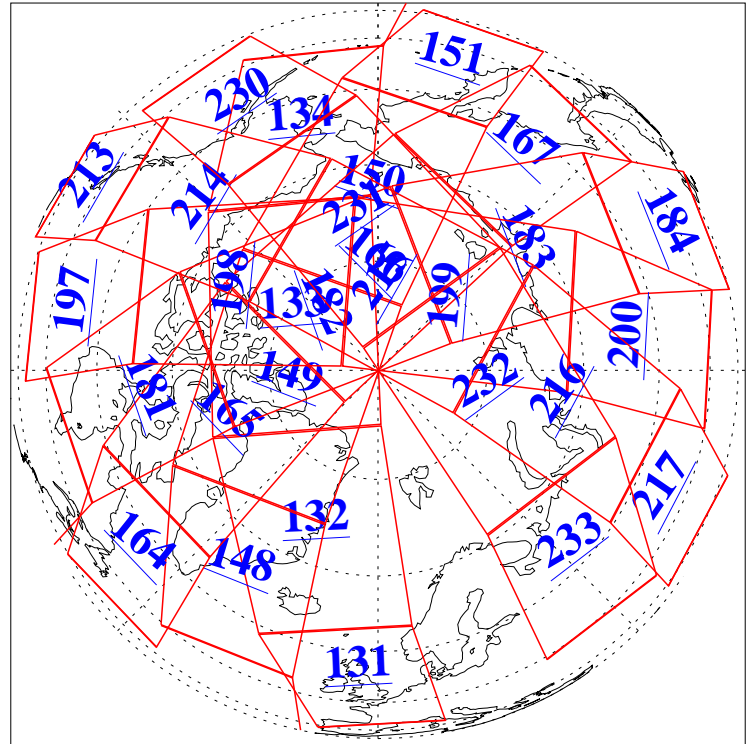

L1B Availability  
AMSU Granules: 240  
HSB Granules: 0  
AIRS Granules: 240

22 Jun 2019  
DoY 173  
Aqua Day 6258

Ascending Granules

Descending Granules

Legend: AMSU Available, HSB Available, AIRS Available

L1B Availability  
 AMSU Granules: 240  
 HSB Granules: 0  
 AIRS Granules: 240

22 Jun 2019  
 DoY 173  
 Aqua Day 6258

Northern Hemisphere Granules

Southern Hemisphere Granules

Legend: AMSU Available, HSB Available, AIRS Available