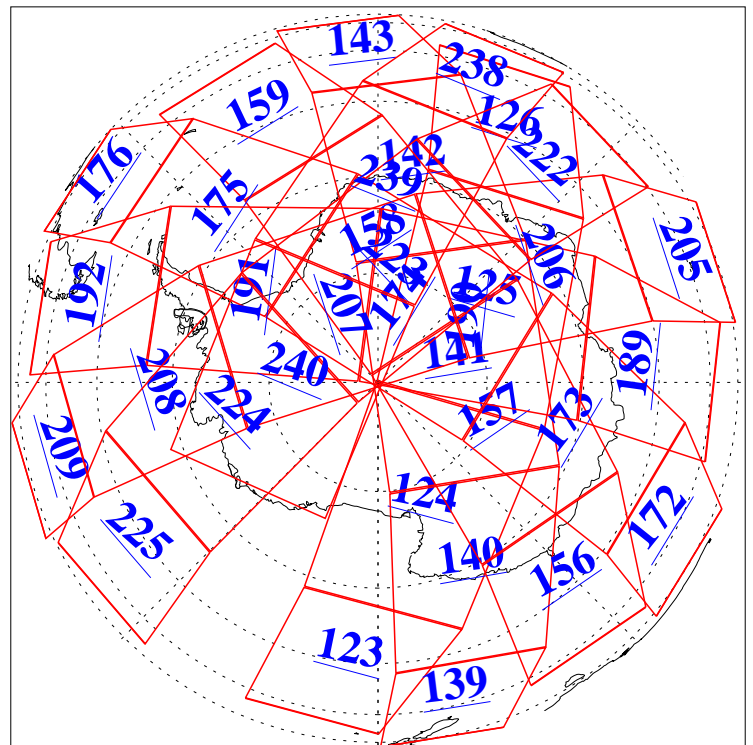

L1B Availability  
AMSU Granules: 240  
HSB Granules: 0  
AIRS Granules: 240

22 Jun 2019  
DoY 173  
Aqua Day 6258  
Granules: 1 to 120

Granules: 121 to 240

Legend: AMSU Available, HSB Available, AIRS Available

L1B Availability  
AMSU Granules: 240  
HSB Granules: 0  
AIRS Granules: 240

22 Jun 2019  
DoY 173  
Aqua Day 6258

Ascending Granules

Descending Granules

Legend: AMSU Available, HSB Available, AIRS Available

L1B Availability  
 AMSU Granules: 240  
 HSB Granules: 0  
 AIRS Granules: 240

22 Jun 2019  
 DoY 173  
 Aqua Day 6258

Northern Hemisphere Granules

Southern Hemisphere Granules

Legend: AMSU Available, HSB Available, AIRS Available