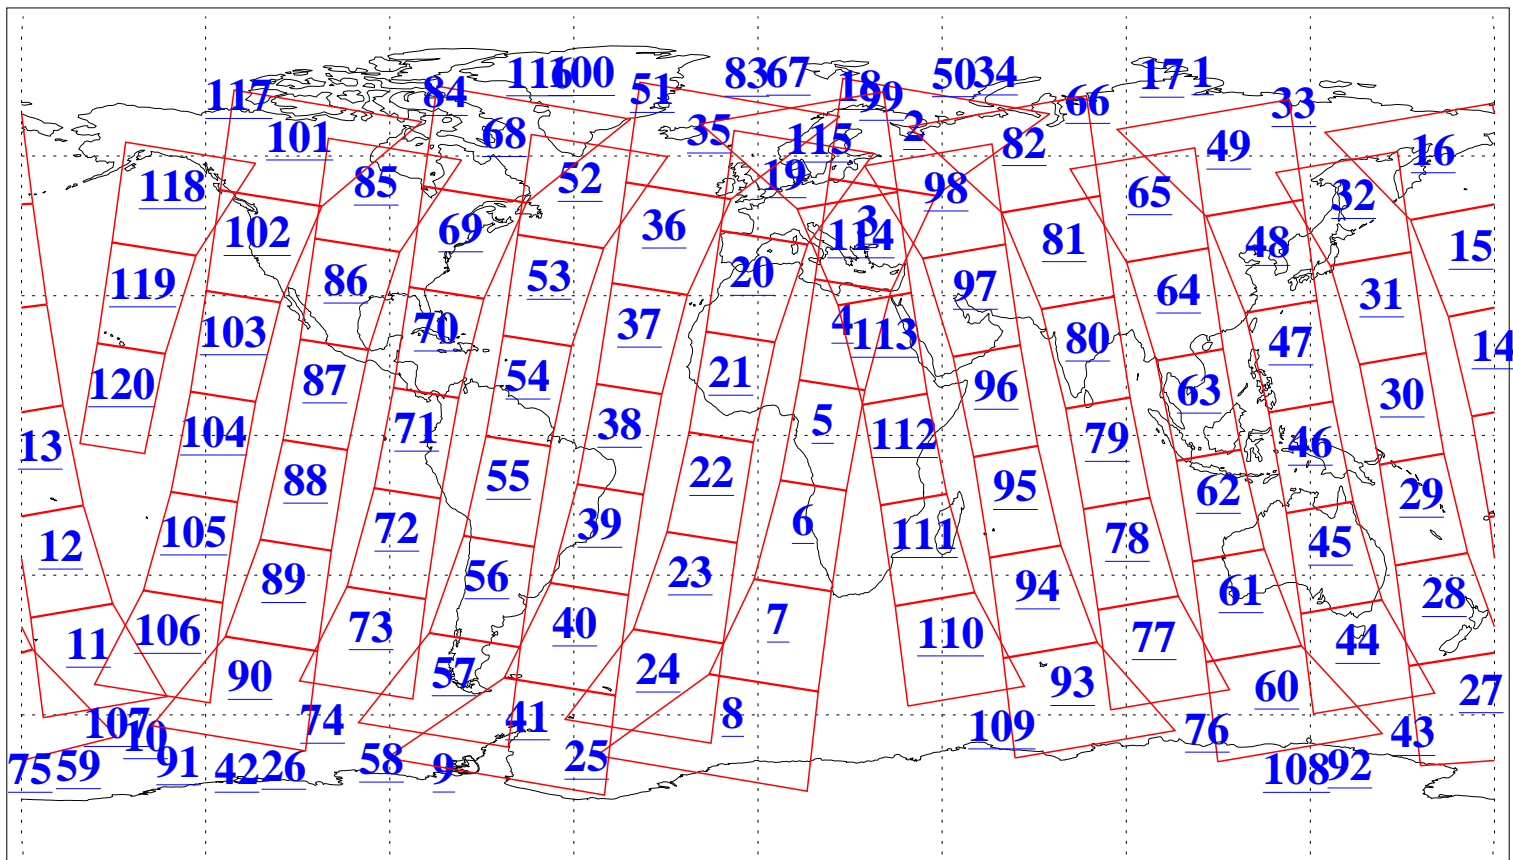

L1B Availability  
AMSU Granules: 240  
HSB Granules: 0  
AIRS Granules: 240

22 Jun 2019  
DoY 173  
Aqua Day 6258  
Granules: 1 to 120

Granules: 121 to 240

Legend: AMSU Available, HSB Available, AIRS Available

L1B Availability  
AMSU Granules: 240  
HSB Granules: 0  
AIRS Granules: 240

22 Jun 2019  
DoY 173  
Aqua Day 6258

Ascending Granules

Descending Granules

Legend: AMSU Available, HSB Available, AIRS Available

L1B Availability  
 AMSU Granules: 240  
 HSB Granules: 0  
 AIRS Granules: 240

22 Jun 2019  
 DoY 173  
 Aqua Day 6258

Northern Hemisphere Granules

Southern Hemisphere Granules

Legend: AMSU Available, HSB Available, AIRS Available